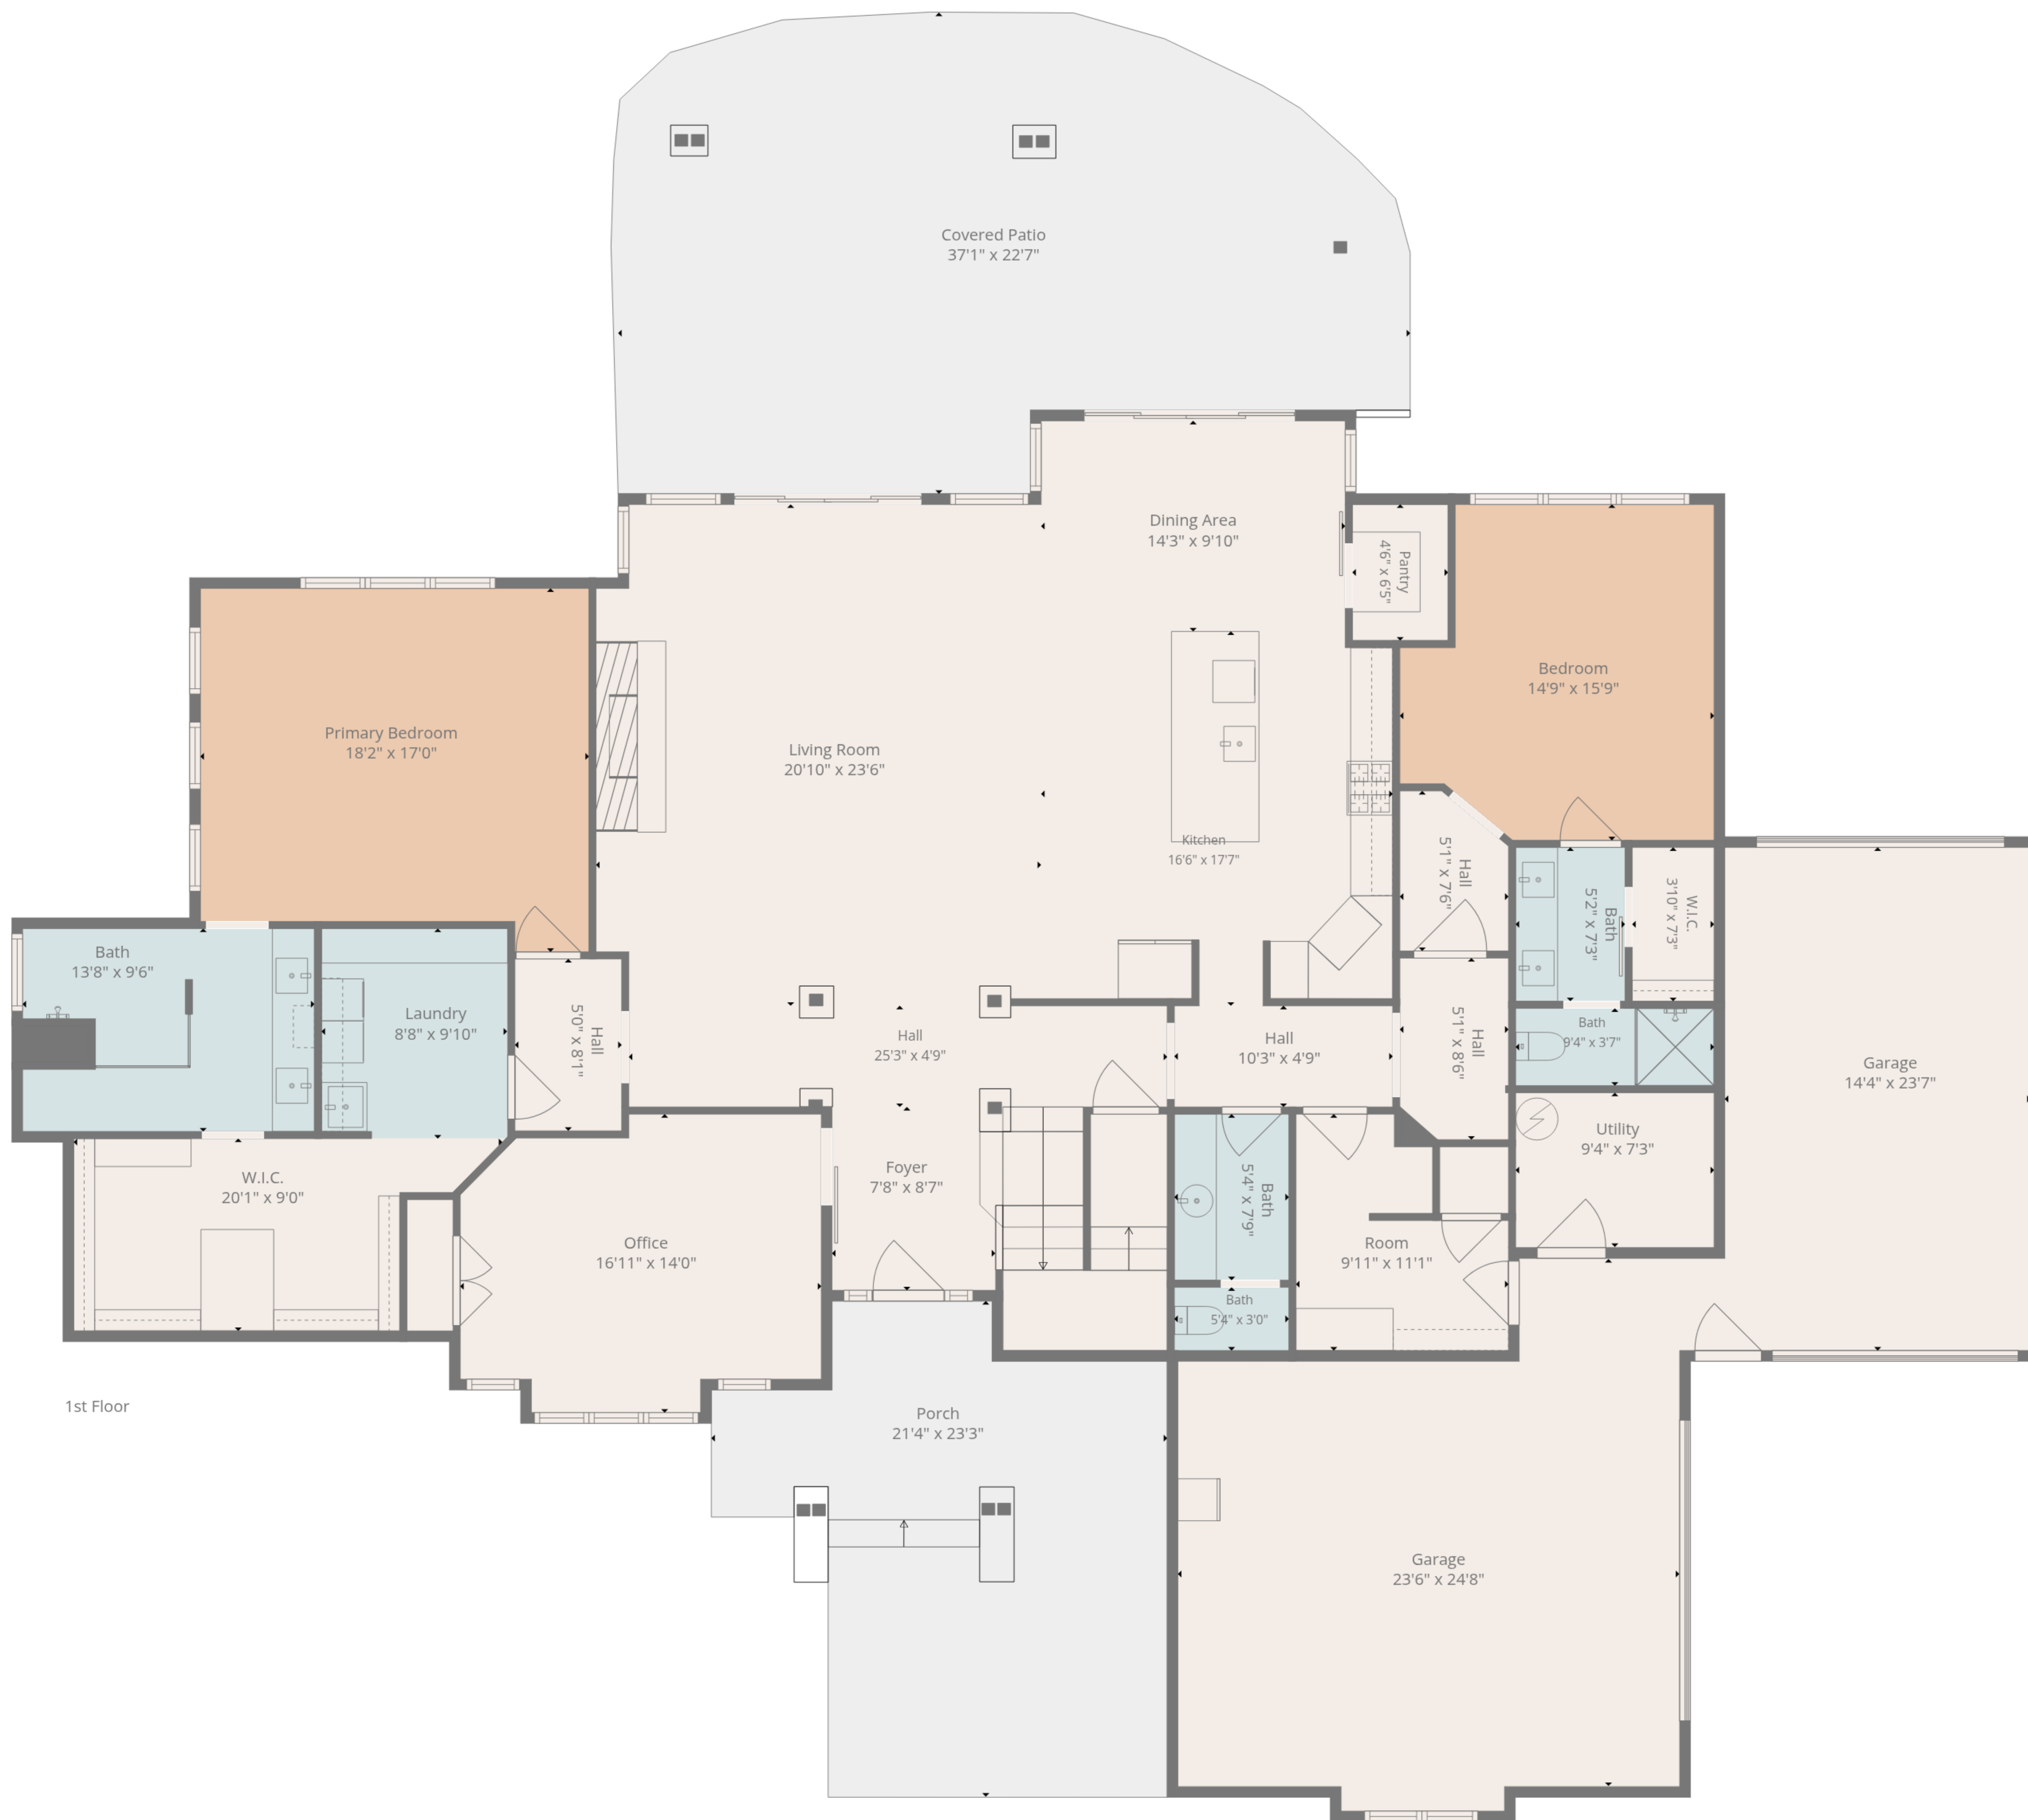

**TOTAL: 4979 sq. ft**

1st floor: 3667 sq. ft, 2nd floor: 1312 sq. ft

EXCLUDED AREAS: UTILITY: 67 sq. ft, COVERED PATIO: 700 sq. ft, PORCH: 376 sq. ft,

OPEN TO BELOW: 100 sq. ft, WALLS: 273 sq. ft

**TOTAL: 4979 sq. ft**

1st floor: 3667 sq. ft, 2nd floor: 1312 sq. ft

EXCLUDED AREAS: UTILITY: 67 sq. ft, COVERED PATIO: 700 sq. ft, PORCH: 376 sq. ft,

OPEN TO BELOW: 100 sq. ft, WALLS: 273 sq. ft

1st Floor

2nd Floor

**TOTAL: 4979 sq. ft**

1st floor: 3667 sq. ft, 2nd floor: 1312 sq. ft

EXCLUDED AREAS: UTILITY: 67 sq. ft, COVERED PATIO: 700 sq. ft, PORCH: 376 sq. ft,

OPEN TO BELOW: 100 sq. ft, WALLS: 273 sq. ft