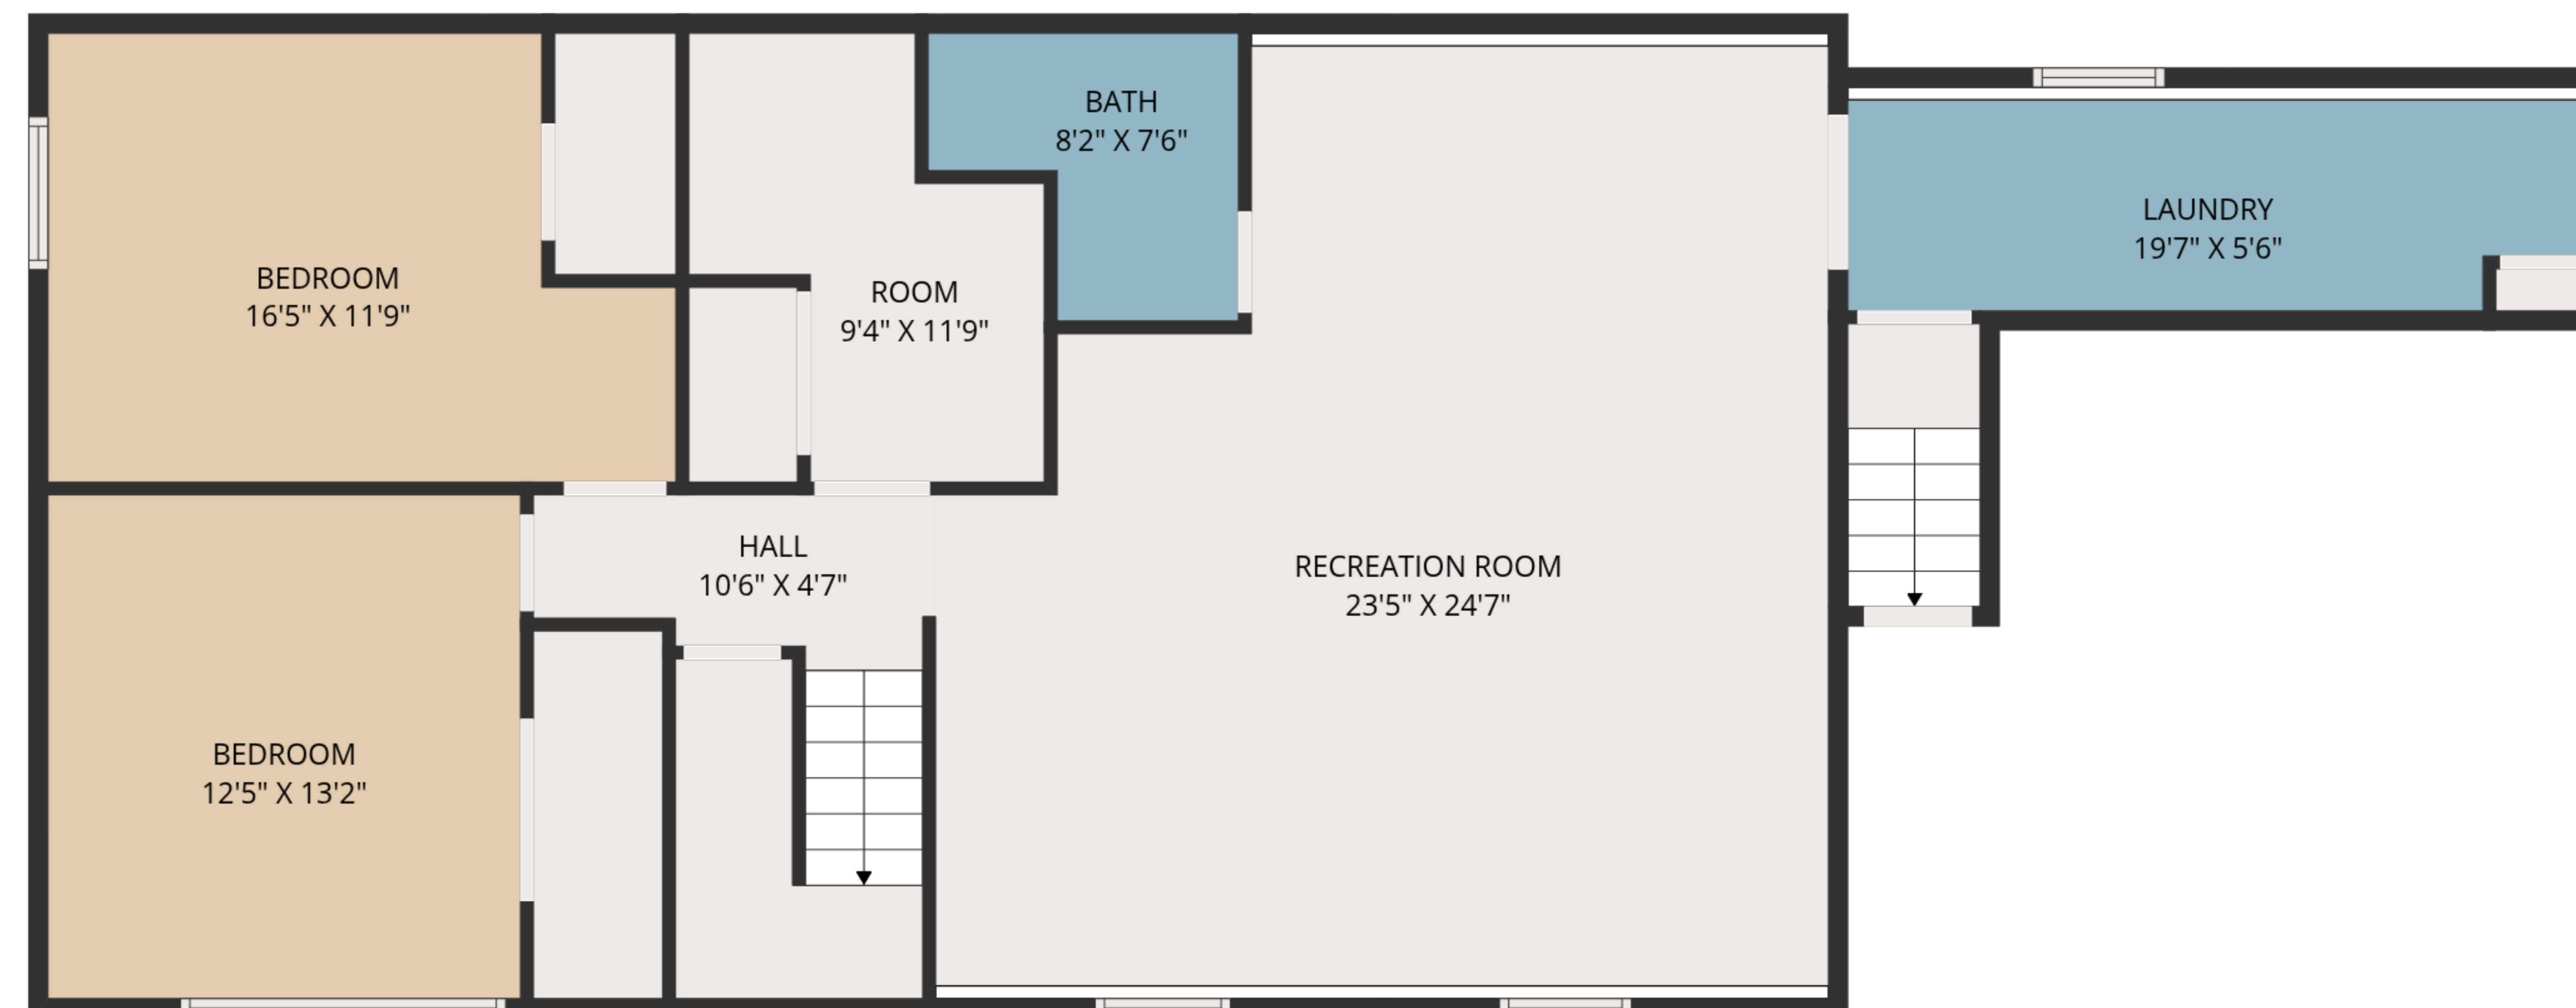

TOTAL: 2790 sq. ft

1st floor: 1327 sq. ft, 2nd floor: 1463 sq. ft

EXCLUDED AREAS: GARAGE: 269 sq. ft, SCREENED PORCH: 131 sq. ft, WALLS: 238 sq. ft

MEASUREMENTS ARE DEEMED HIGHLY RELIABLE BUT NOT GUARANTEED.

2ND FLOOR

1ST FLOOR

TOTAL: 2790 sq. ft

1st floor: 1327 sq. ft, 2nd floor: 1463 sq. ft

EXCLUDED AREAS: GARAGE: 269 sq. ft, SCREENED PORCH: 131 sq. ft, WALLS: 238 sq. ft

MEASUREMENTS ARE DEEMED HIGHLY RELIABLE BUT NOT GUARANTEED.