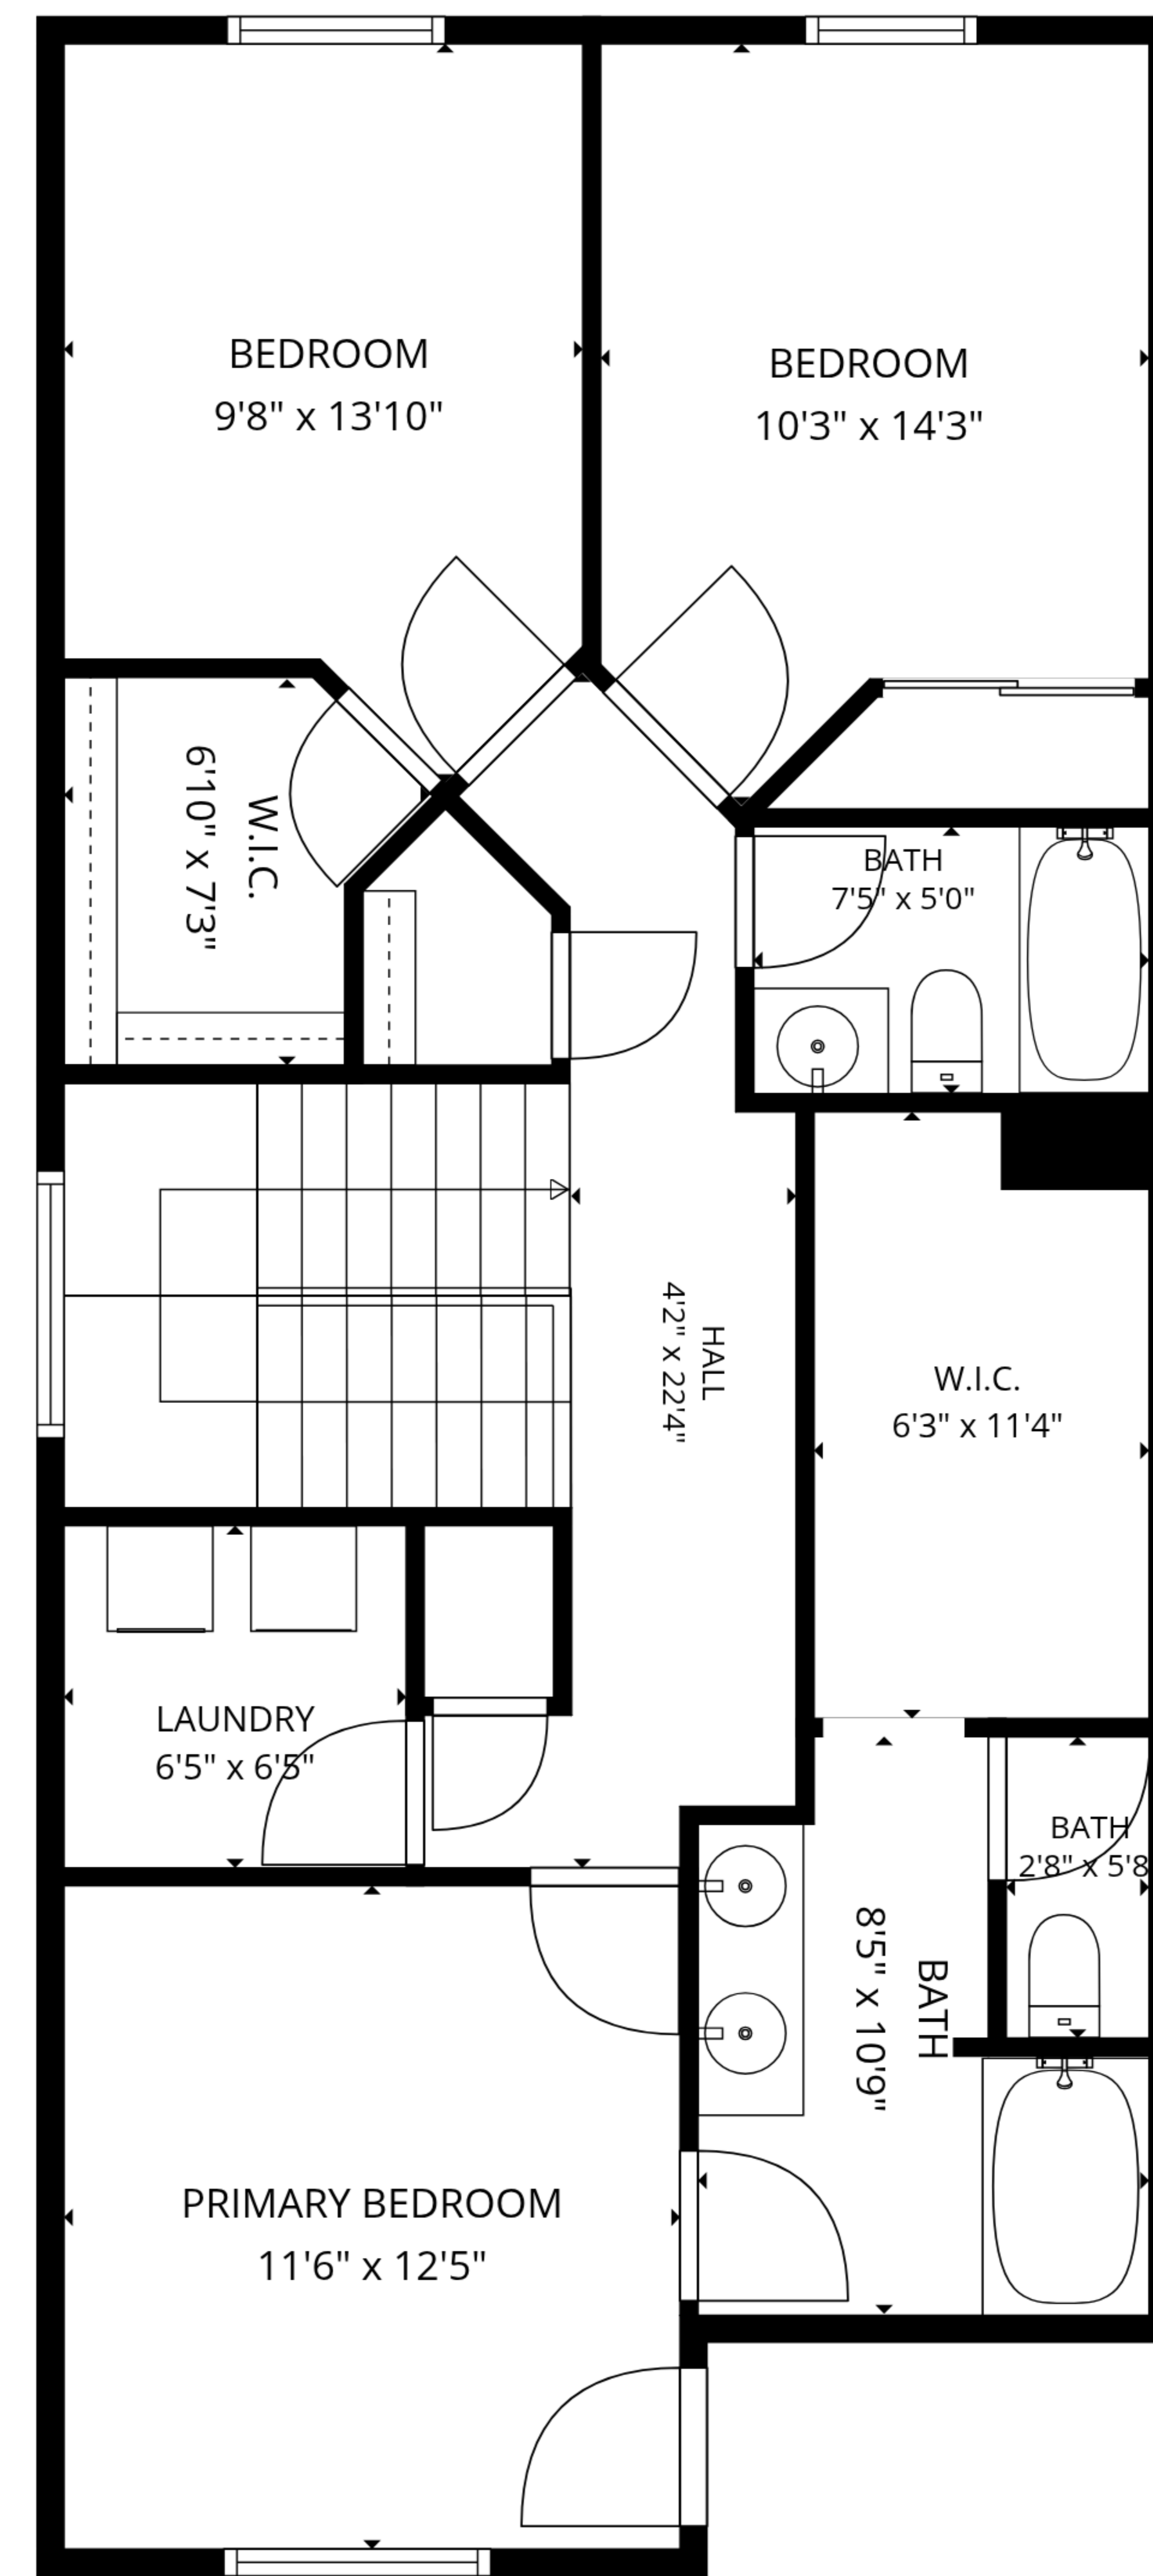

**TOTAL: 1424 sq. ft**

1st floor: 513 sq. ft, 2nd floor: 911 sq. ft

EXCLUDED AREAS: GARAGE: 383 sq. ft, WALLS: 116 sq. ft

SIZES AND DIMENSIONS ARE APPROXIMATE, ACTUAL MAY VARY.

**TOTAL: 1424 sq. ft**  
 1st floor: 513 sq. ft, 2nd floor: 911 sq. ft  
 EXCLUDED AREAS: GARAGE: 383 sq. ft, WALLS: 116 sq. ft

SIZES AND DIMENSIONS ARE APPROXIMATE, ACTUAL MAY VARY.

1st floor

2nd floor

**TOTAL: 1424 sq. ft**  
 1st floor: 513 sq. ft, 2nd floor: 911 sq. ft  
 EXCLUDED AREAS: GARAGE: 383 sq. ft, WALLS: 116 sq. ft

SIZES AND DIMENSIONS ARE APPROXIMATE, ACTUAL MAY VARY.