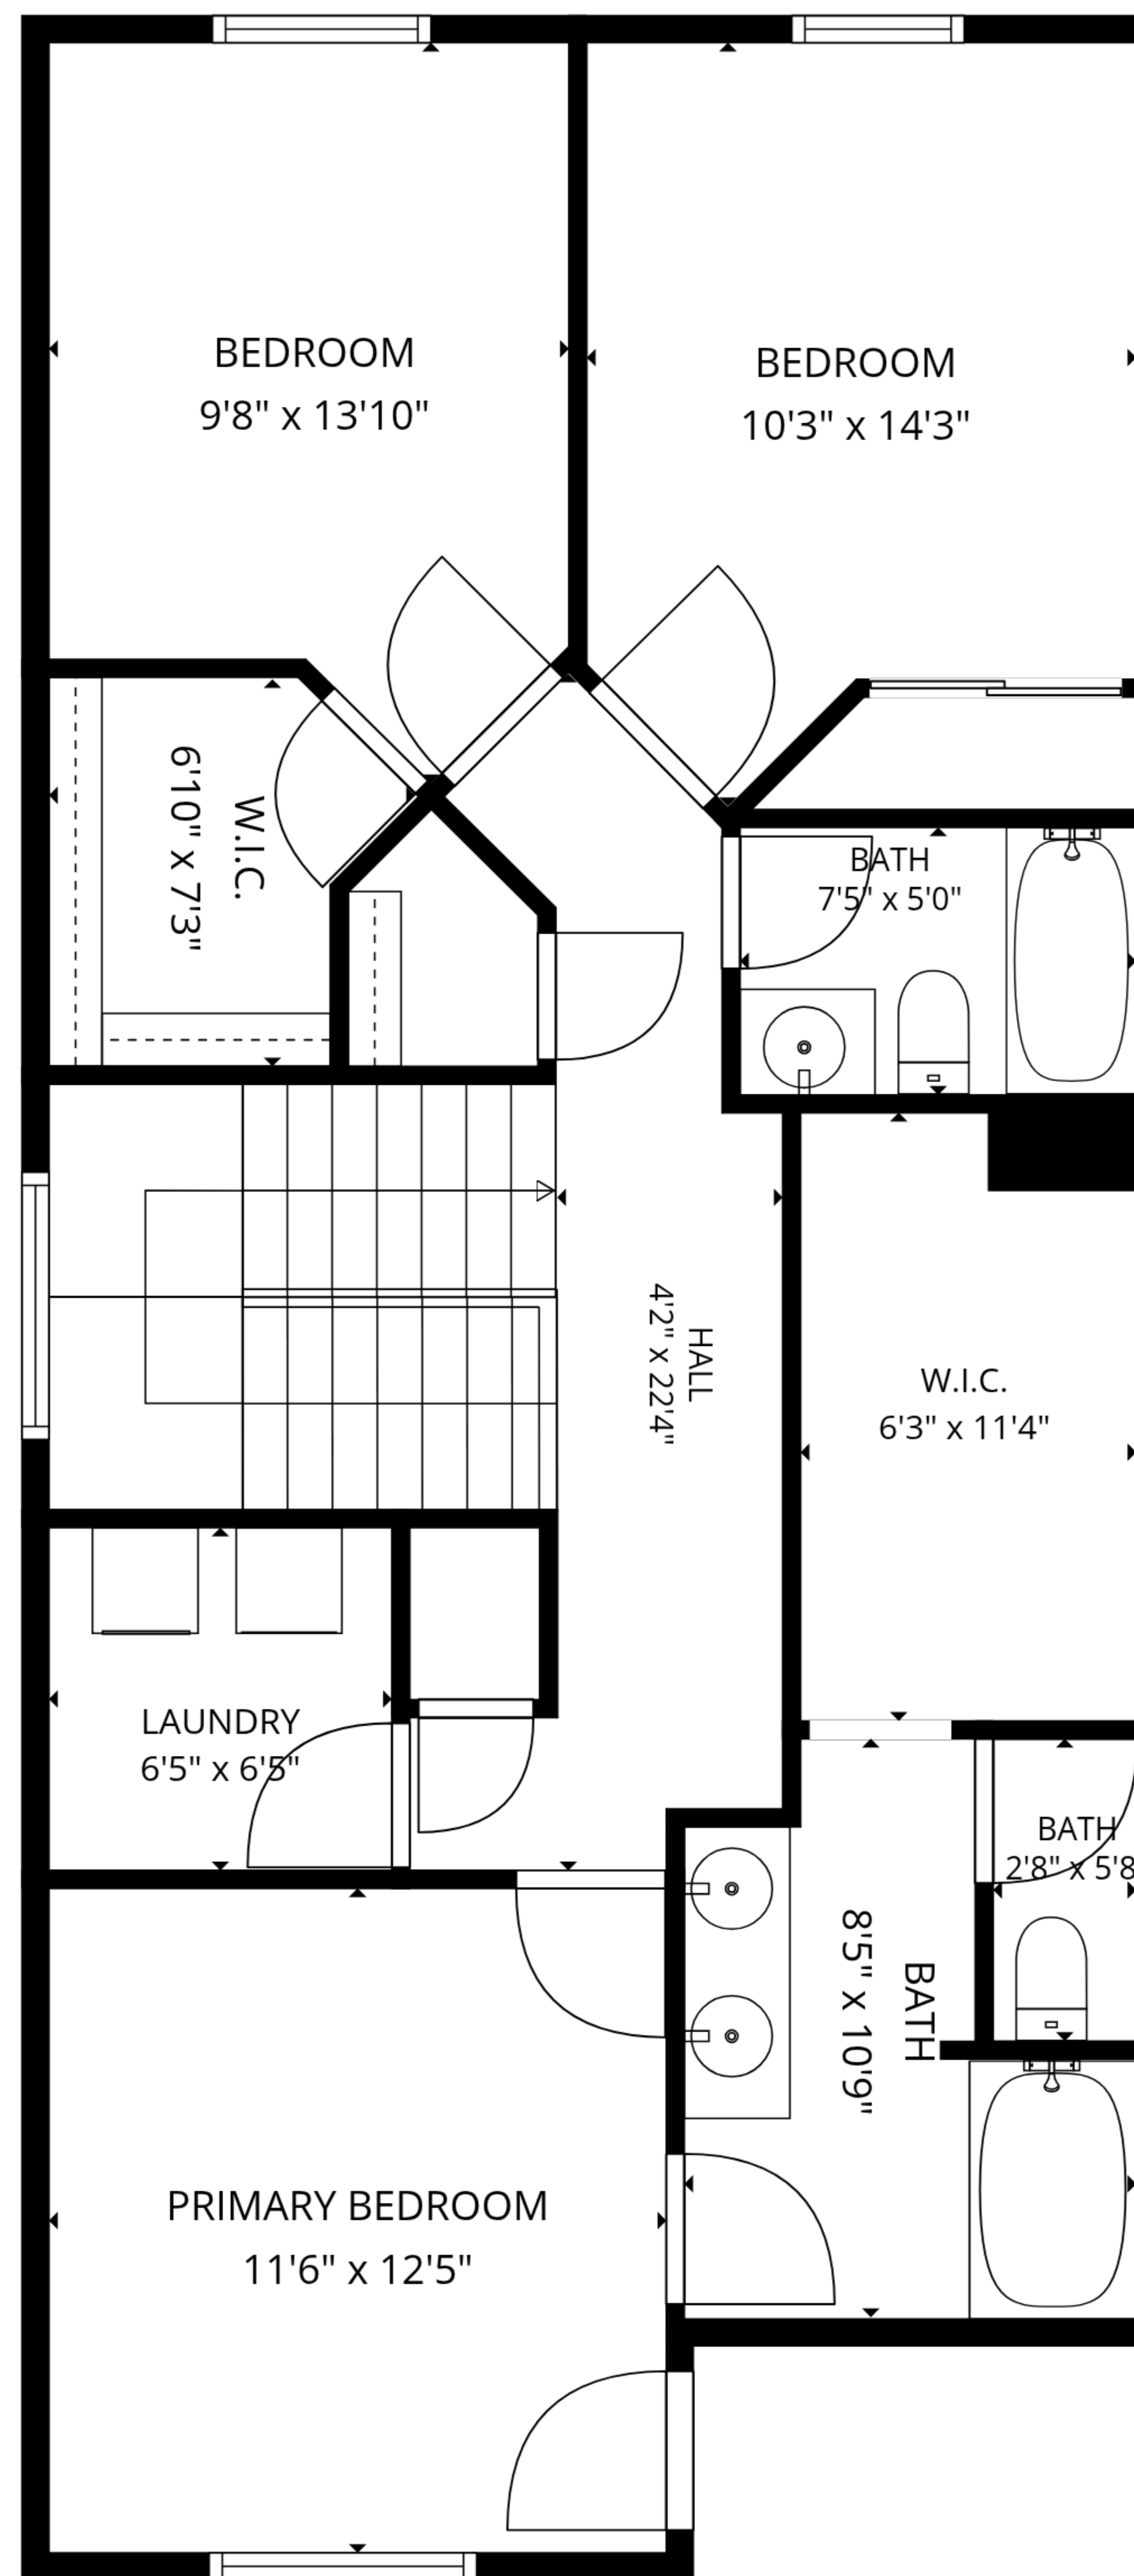

**TOTAL: 1424 sq. ft**

1st floor: 513 sq. ft, 2nd floor: 911 sq. ft

EXCLUDED AREAS: GARAGE: 383 sq. ft, WALLS: 116 sq. ft

SIZES AND DIMENSIONS ARE APPROXIMATE, ACTUAL MAY VARY.

**TOTAL: 1424 sq. ft**  
 1st floor: 513 sq. ft, 2nd floor: 911 sq. ft  
 EXCLUDED AREAS: GARAGE: 383 sq. ft, WALLS: 116 sq. ft

SIZES AND DIMENSIONS ARE APPROXIMATE, ACTUAL MAY VARY.

1st floor

2nd floor

**TOTAL: 1424 sq. ft**  
 1st floor: 513 sq. ft, 2nd floor: 911 sq. ft  
 EXCLUDED AREAS: GARAGE: 383 sq. ft, WALLS: 116 sq. ft

SIZES AND DIMENSIONS ARE APPROXIMATE, ACTUAL MAY VARY.