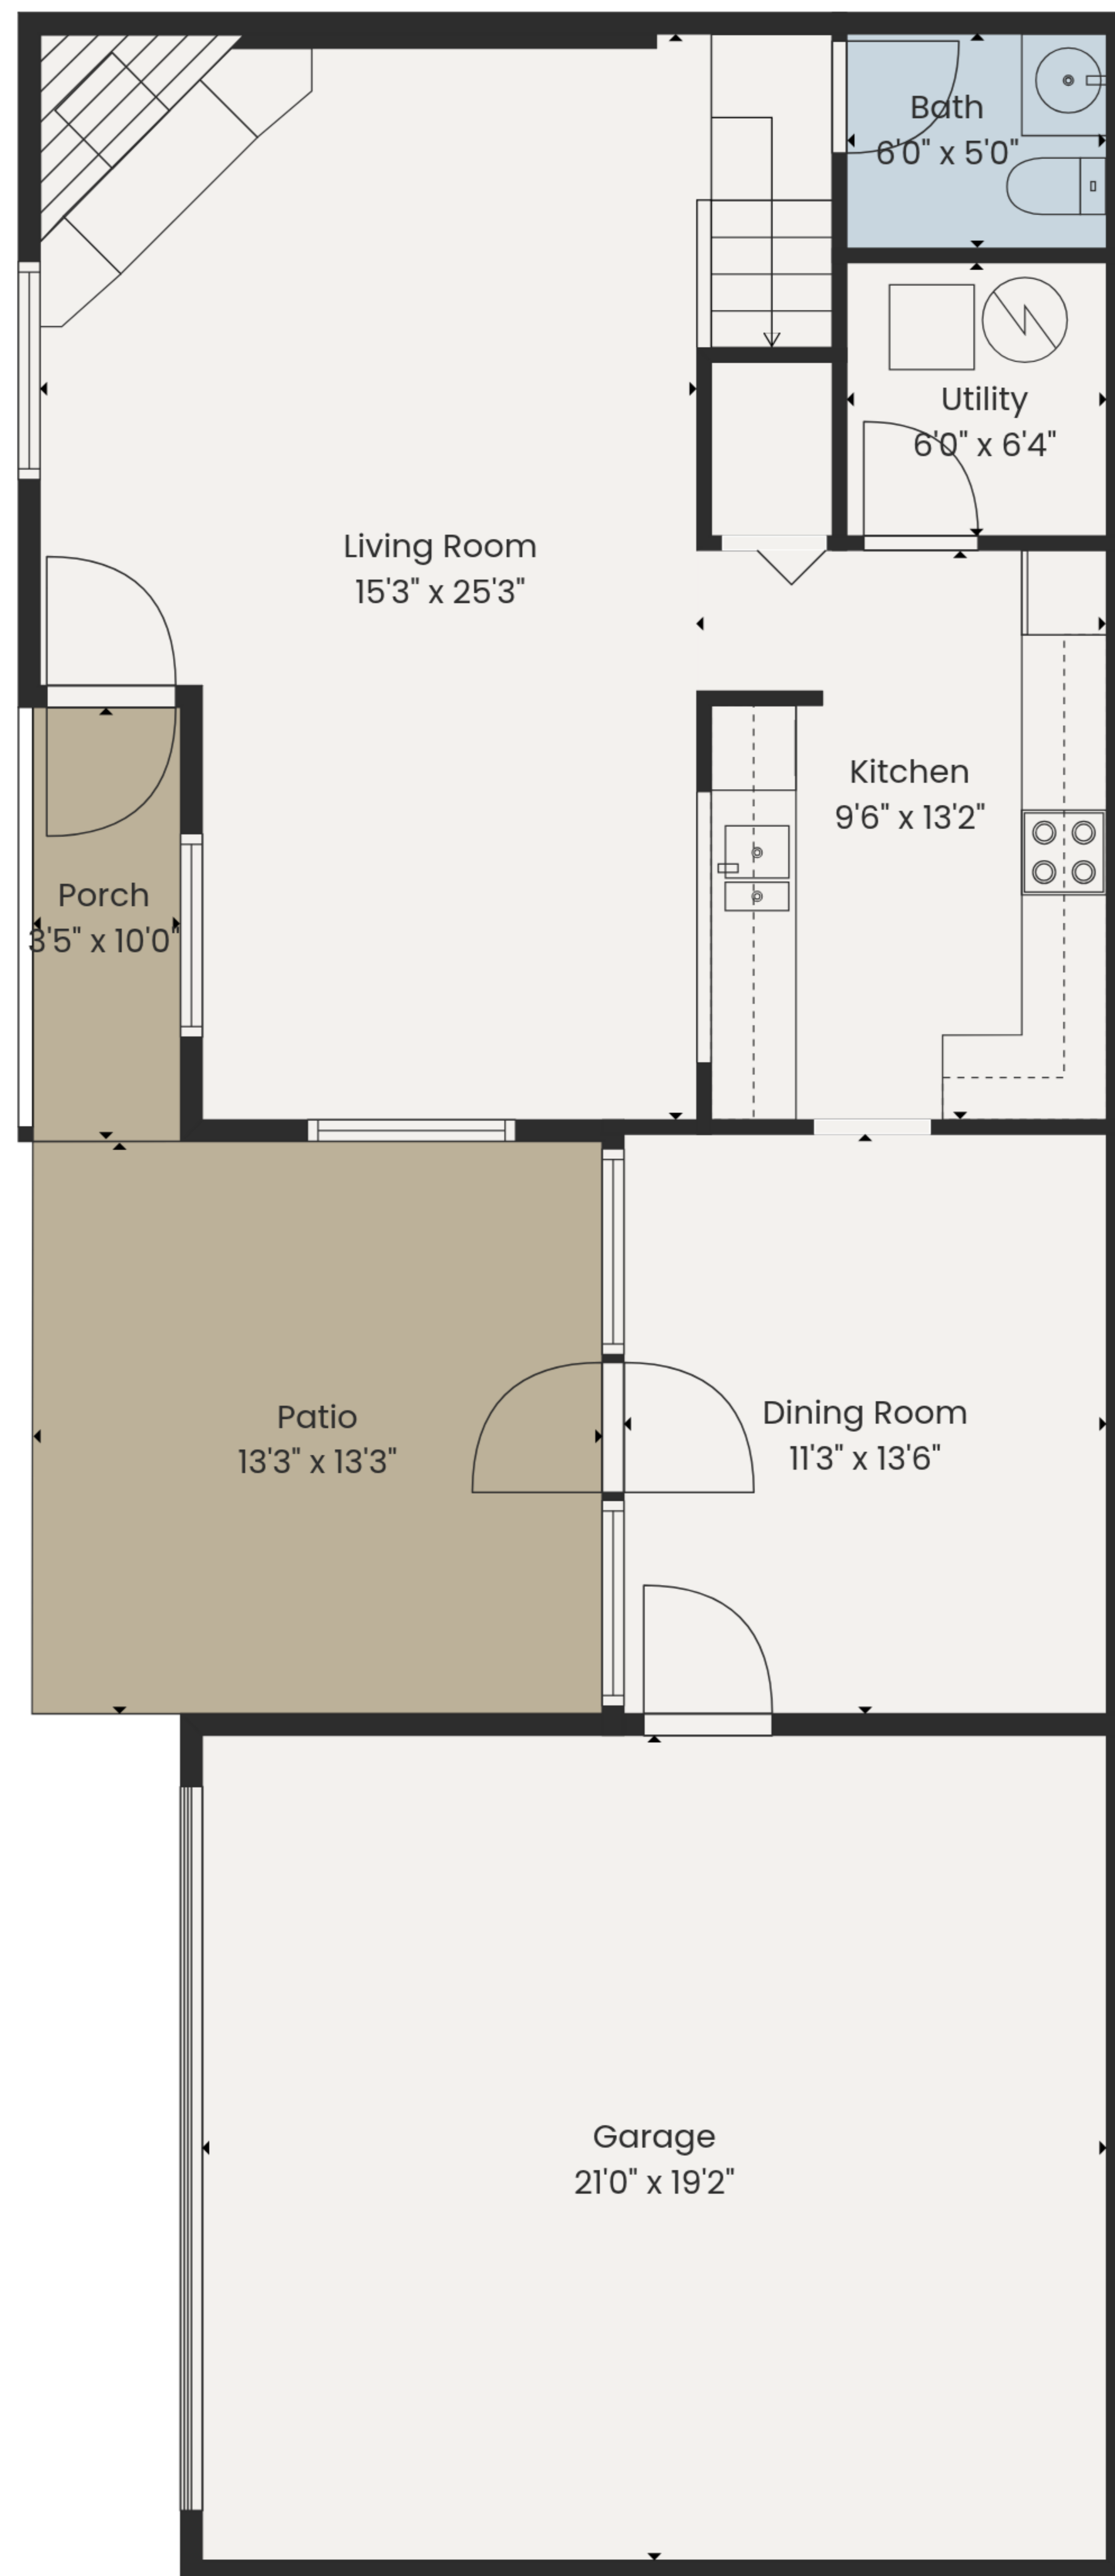

TOTAL: 1341 sq. ft

1st floor: 704 sq. ft, 2nd floor: 637 sq. ft

EXCLUDED AREAS: GARAGE: 403 sq. ft, UTILITY: 38 sq. ft, PORCH: 35 sq. ft,
 PATIO: 176 sq. ft, WALLS: 132 sq. ft

TOTAL: 1341 sq. ft

1st floor: 704 sq. ft, 2nd floor: 637 sq. ft

EXCLUDED AREAS: GARAGE: 403 sq. ft, UTILITY: 38 sq. ft, PORCH: 35 sq. ft,
 PATIO: 176 sq. ft, WALLS: 132 sq. ft

1st Floor

2nd Floor

TOTAL: 1341 sq. ft
 1st floor: 704 sq. ft, 2nd floor: 637 sq. ft
 EXCLUDED AREAS: GARAGE: 403 sq. ft, UTILITY: 38 sq. ft, PORCH: 35 sq. ft,
 PATIO: 176 sq. ft, WALLS: 132 sq. ft