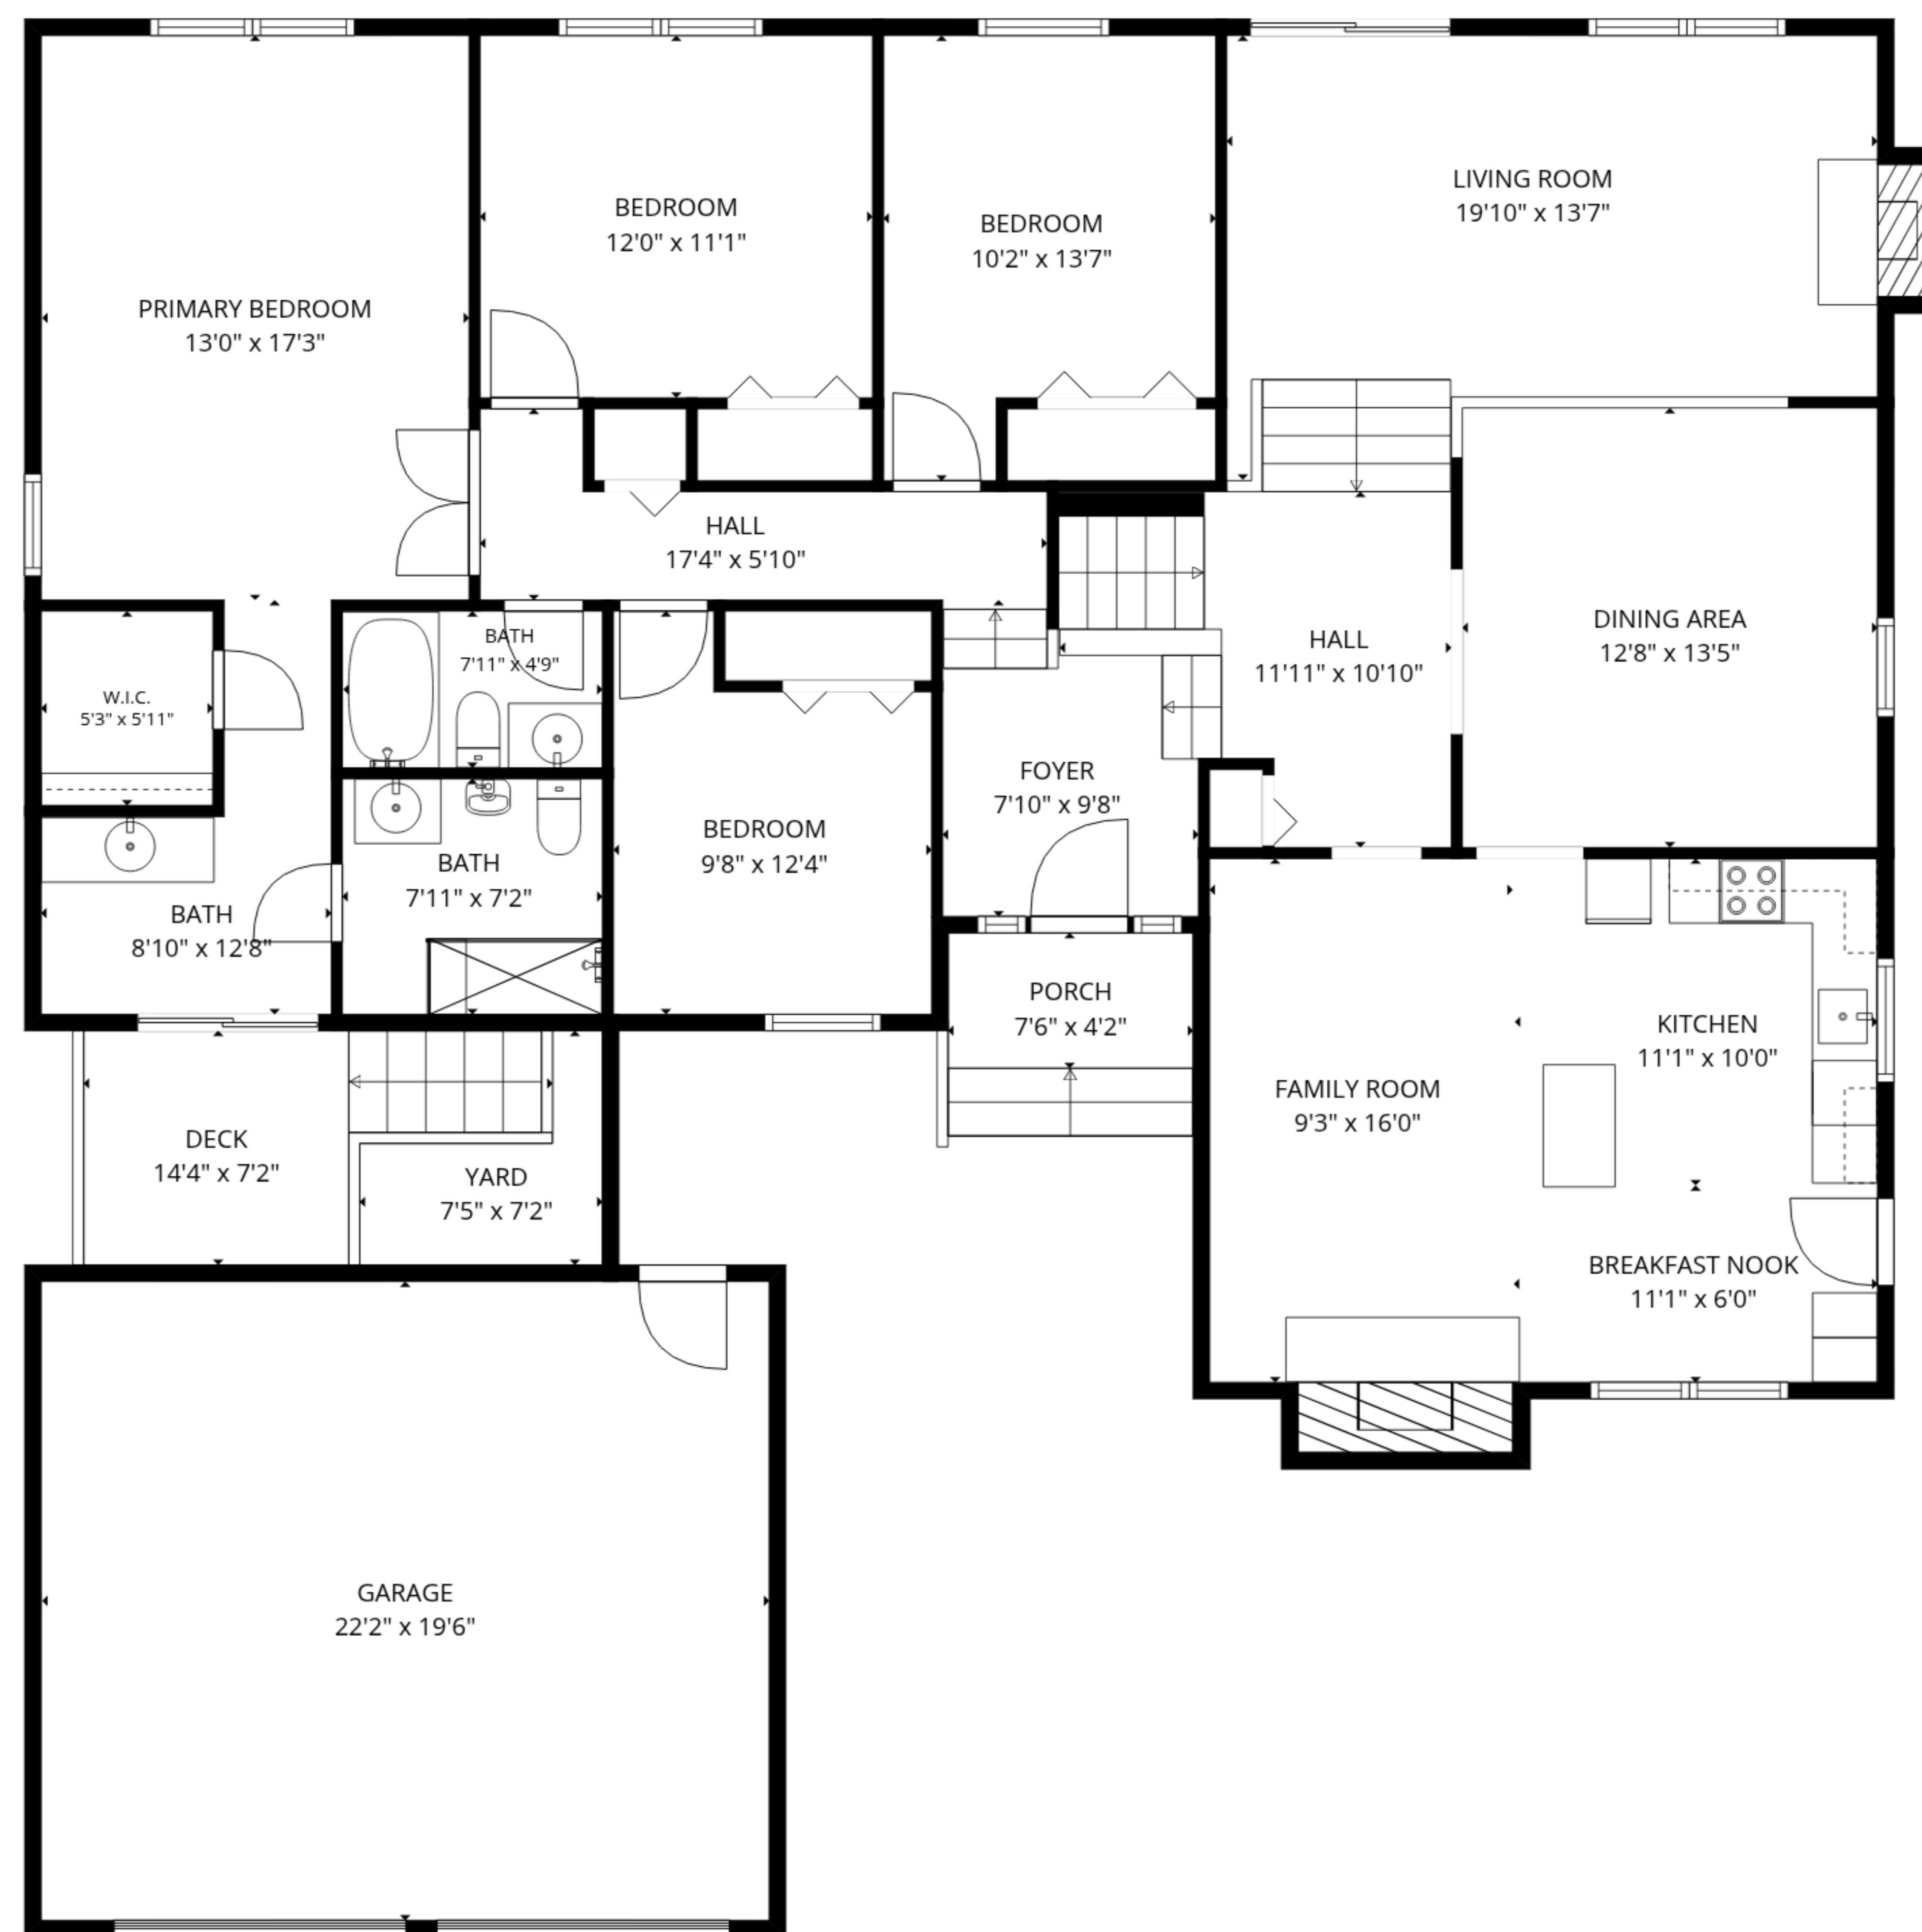

TOTAL: 2456 sq. ft
Basement: 583 sq. ft, 1st floor: 1873 sq. ft
EXCLUDED AREAS: UTILITY: 263 sq. ft, GARAGE: 432 sq. ft, DECK: 77 sq. ft,
PORCH: 46 sq. ft, FIREPLACE: 25 sq. ft, WALLS: 201 sq. ft

TOTAL: 2456 sq. ft

Basement: 583 sq. ft, 1st floor: 1873 sq. ft

EXCLUDED AREAS: UTILITY: 263 sq. ft, GARAGE: 432 sq. ft, DECK: 77 sq. ft,

PORCH: 46 sq. ft, FIREPLACE: 25 sq. ft, WALLS: 201 sq. ft

1st floor

Basement

TOTAL: 2456 sq. ft

Basement: 583 sq. ft, 1st floor: 1873 sq. ft

EXCLUDED AREAS: UTILITY: 263 sq. ft, GARAGE: 432 sq. ft, DECK: 77 sq. ft,
 PORCH: 46 sq. ft, FIREPLACE: 25 sq. ft, WALLS: 201 sq. ft