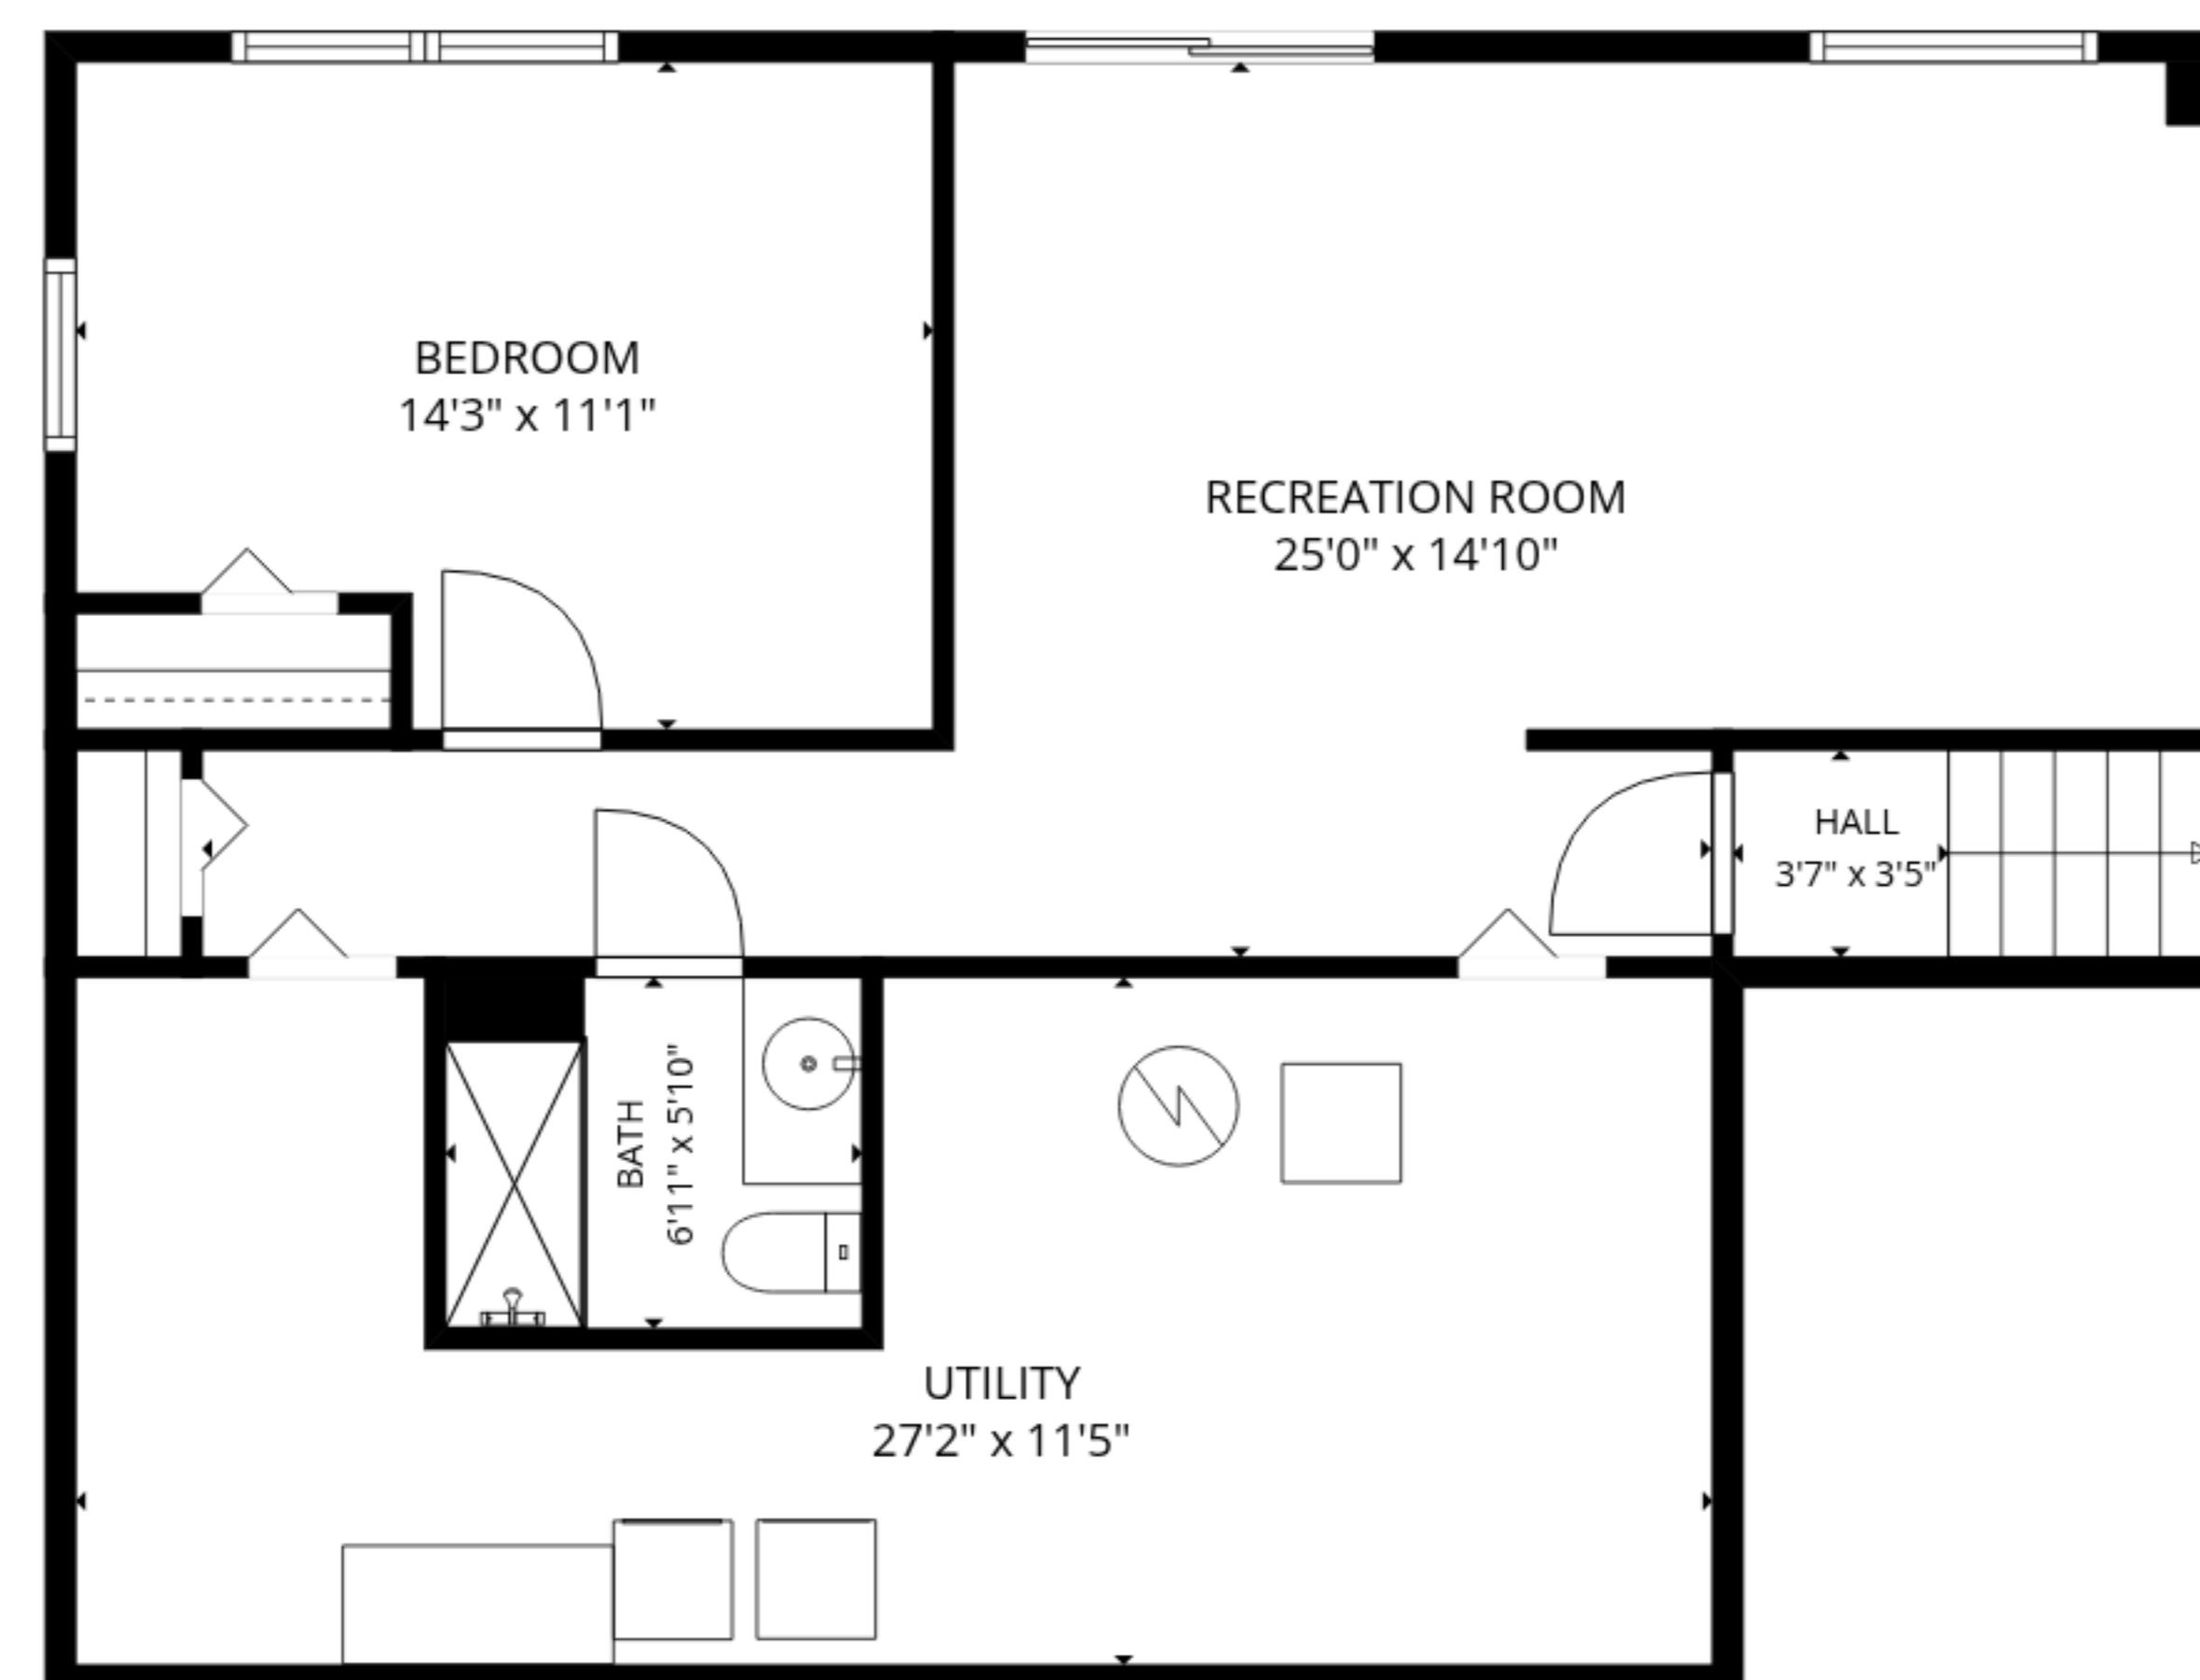

TOTAL: 2456 sq. ft
Basement: 583 sq. ft, 1st floor: 1873 sq. ft
EXCLUDED AREAS: UTILITY: 263 sq. ft, GARAGE: 432 sq. ft, DECK: 77 sq. ft,
PORCH: 46 sq. ft, FIREPLACE: 25 sq. ft, WALLS: 201 sq. ft

TOTAL: 2456 sq. ft

Basement: 583 sq. ft, 1st floor: 1873 sq. ft

EXCLUDED AREAS: UTILITY: 263 sq. ft, GARAGE: 432 sq. ft, DECK: 77 sq. ft,

PORCH: 46 sq. ft, FIREPLACE: 25 sq. ft, WALLS: 201 sq. ft

1st floor

Basement

TOTAL: 2456 sq. ft

Basement: 583 sq. ft, 1st floor: 1873 sq. ft

EXCLUDED AREAS: UTILITY: 263 sq. ft, GARAGE: 432 sq. ft, DECK: 77 sq. ft,
 PORCH: 46 sq. ft, FIREPLACE: 25 sq. ft, WALLS: 201 sq. ft