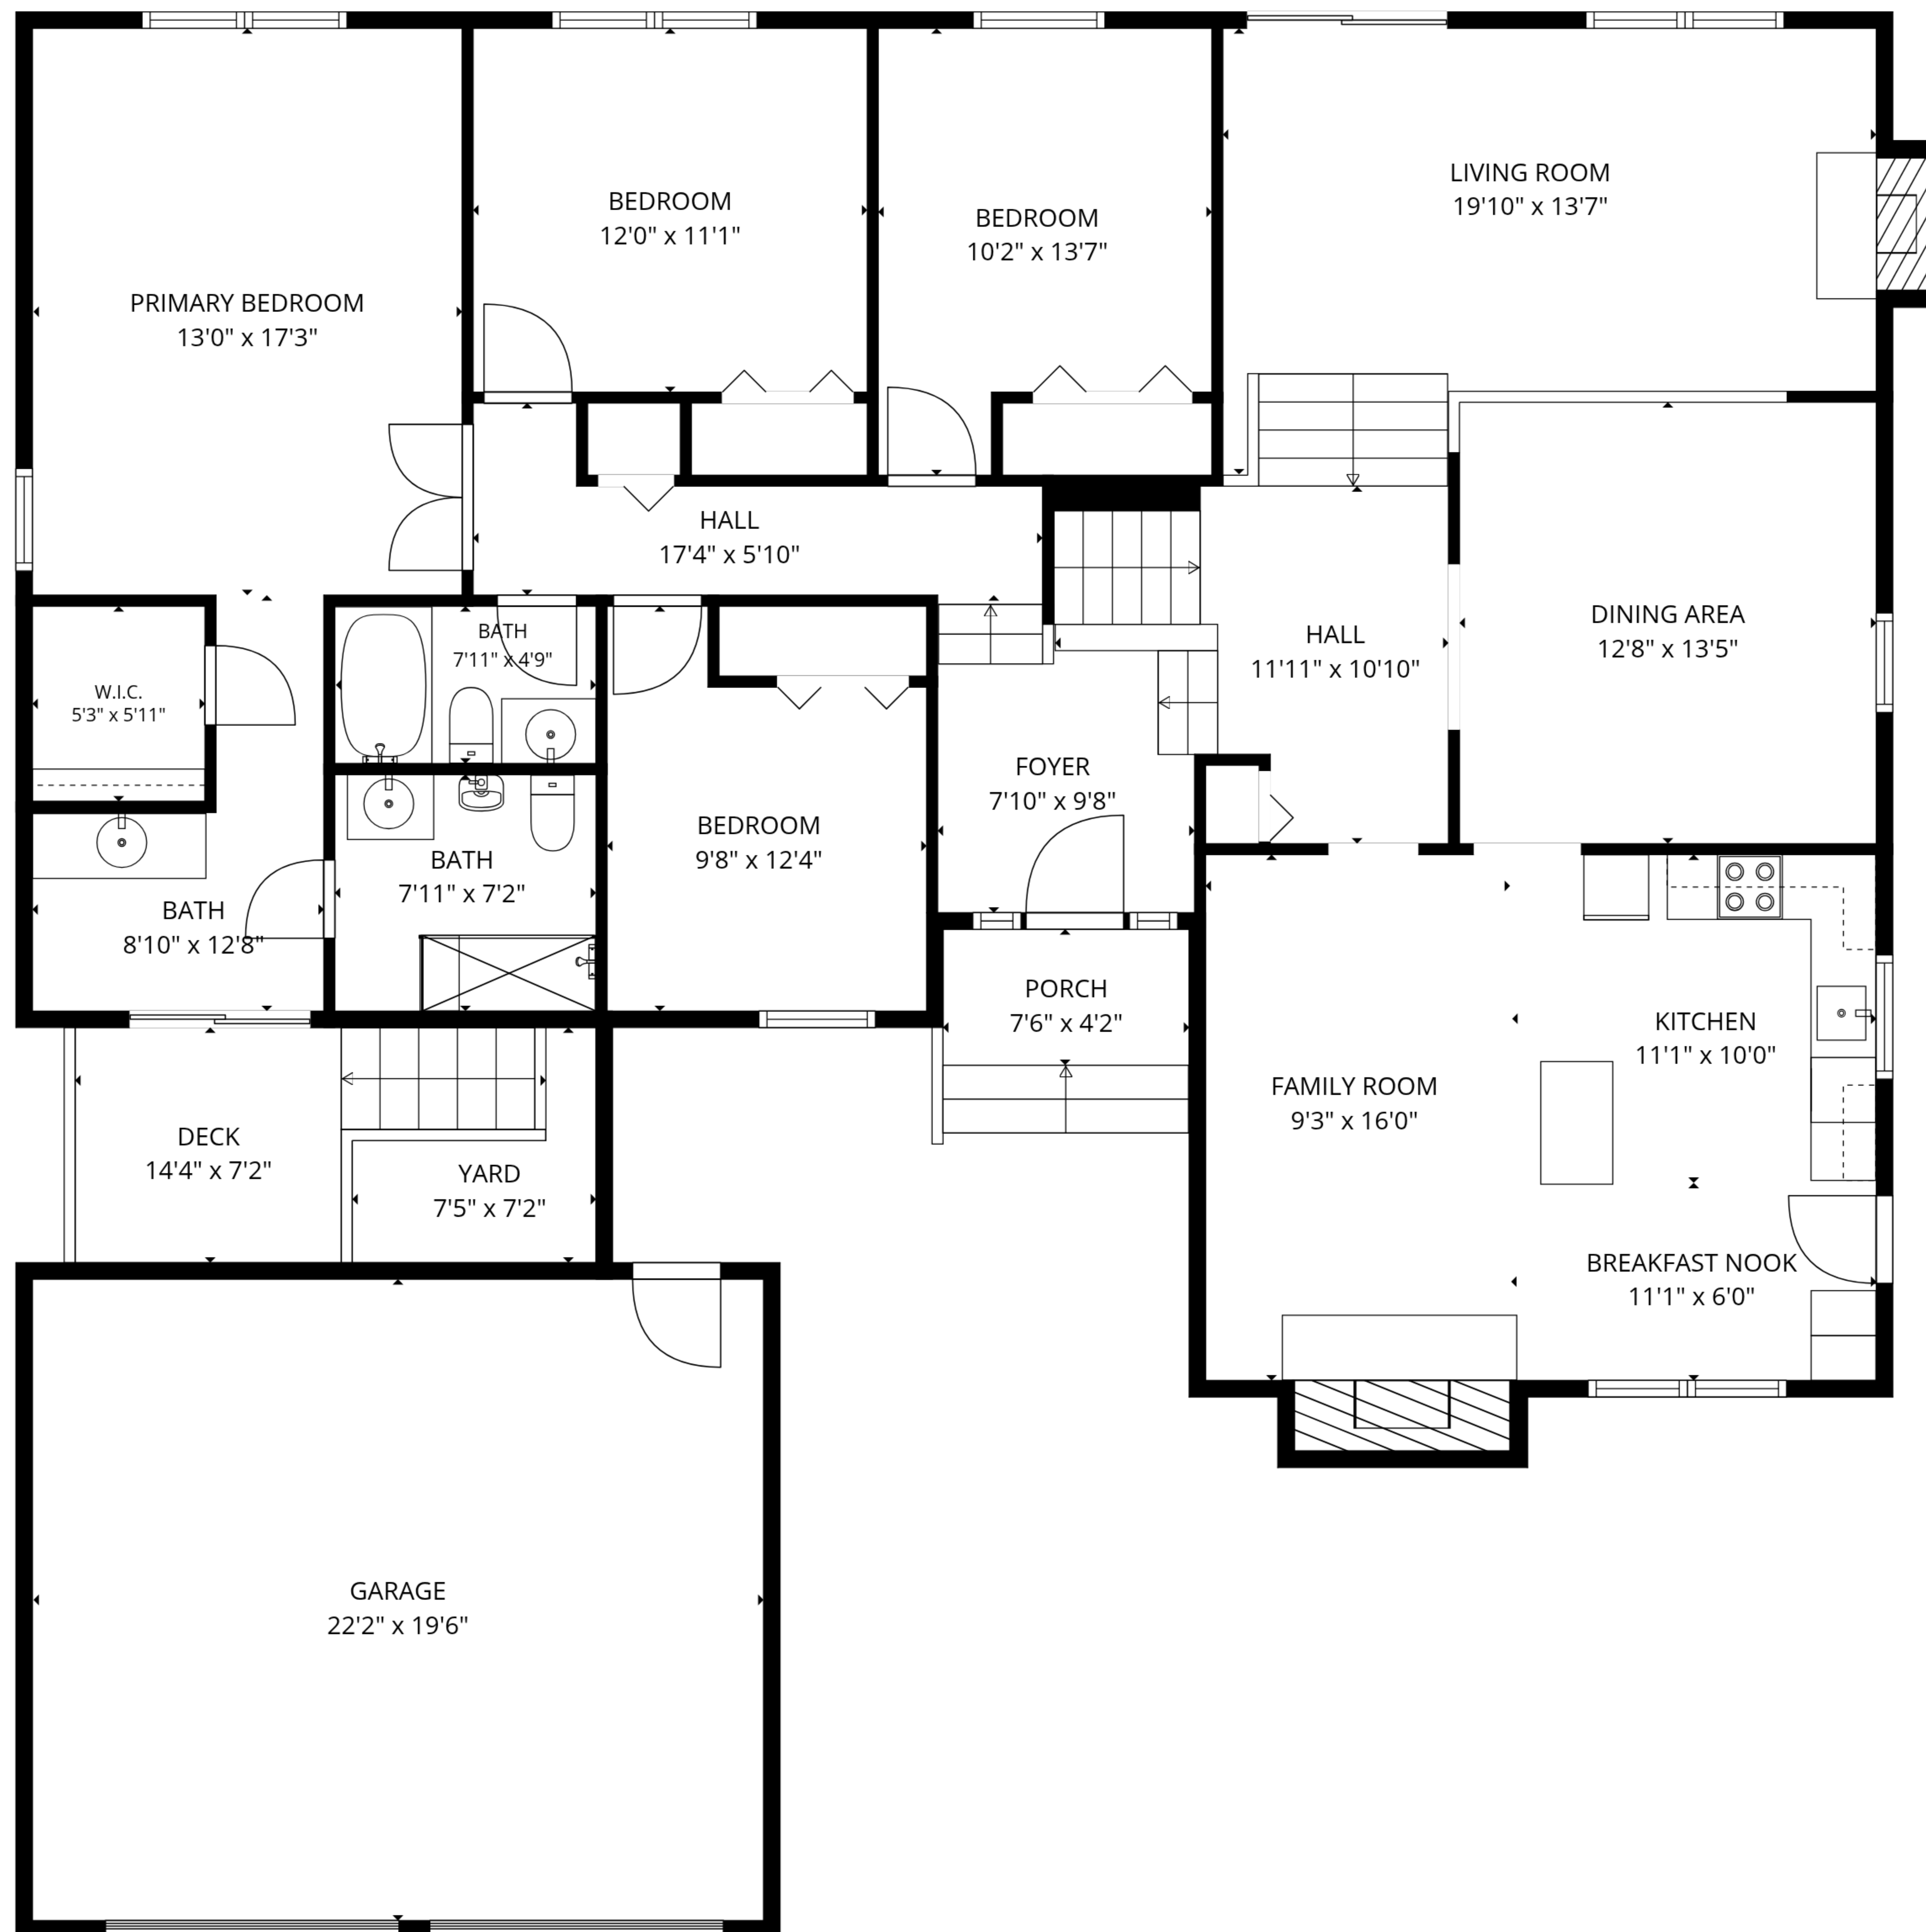

TOTAL: 2456 sq. ft
Basement: 583 sq. ft, 1st floor: 1873 sq. ft
EXCLUDED AREAS: UTILITY: 263 sq. ft, GARAGE: 432 sq. ft, DECK: 77 sq. ft,
PORCH: 46 sq. ft, FIREPLACE: 25 sq. ft, WALLS: 201 sq. ft

TOTAL: 2456 sq. ft

Basement: 583 sq. ft, 1st floor: 1873 sq. ft

EXCLUDED AREAS: UTILITY: 263 sq. ft, GARAGE: 432 sq. ft, DECK: 77 sq. ft,

PORCH: 46 sq. ft, FIREPLACE: 25 sq. ft, WALLS: 201 sq. ft

1st floor

Basement

TOTAL: 2456 sq. ft

Basement: 583 sq. ft, 1st floor: 1873 sq. ft

EXCLUDED AREAS: UTILITY: 263 sq. ft, GARAGE: 432 sq. ft, DECK: 77 sq. ft,
 PORCH: 46 sq. ft, FIREPLACE: 25 sq. ft, WALLS: 201 sq. ft