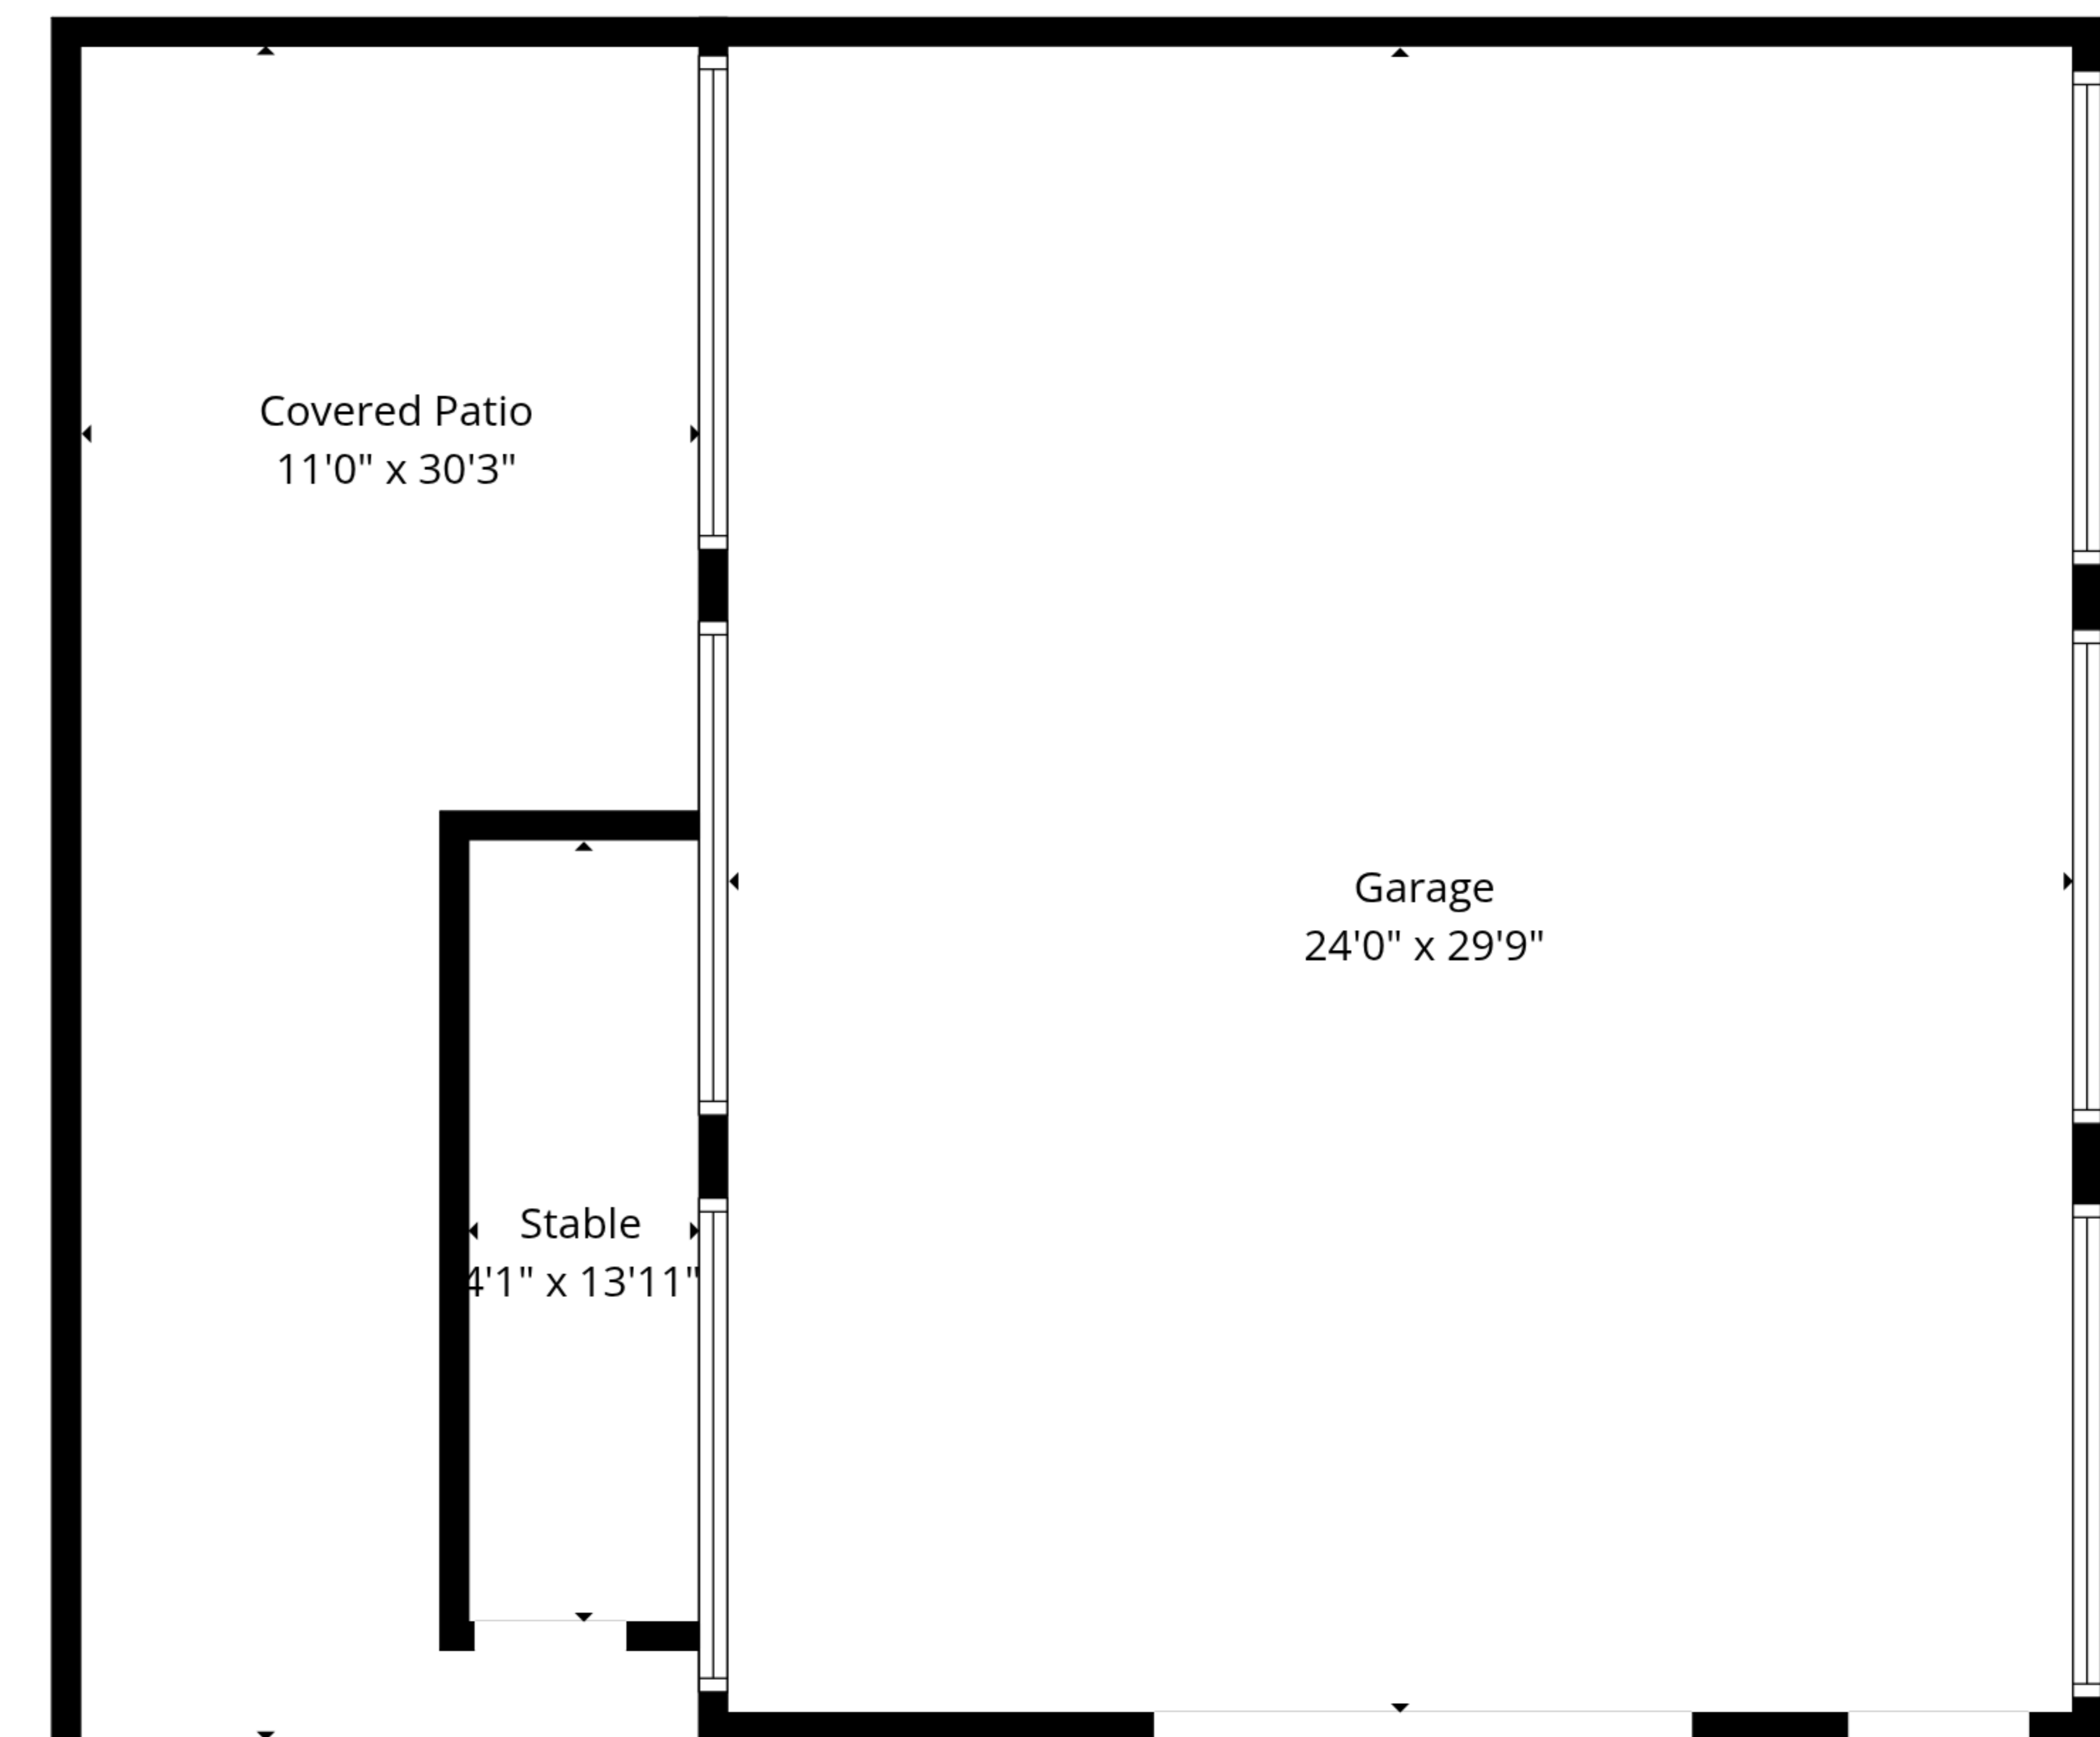

Garage
39'2" x 30'0"

Covered Patio
15'0" x 30'5"

TOTAL: 0 sq. ft

1st floor: 0 sq. ft, 2nd floor: 0 sq. ft

EXCLUDED AREAS: GARAGE: 1890 sq. ft, COVERED PATIO: 723 sq. ft, STABLE: 57 sq. ft,
WALLS: 181 sq. ft

Covered Patio
11'0" x 30'3"

Garage
24'0" x 29'9"

Stable
4'1" x 13'11"

TOTAL: 0 sq. ft

1st floor: 0 sq. ft, 2nd floor: 0 sq. ft

EXCLUDED AREAS: GARAGE: 1890 sq. ft, COVERED PATIO: 723 sq. ft, STABLE: 57 sq. ft,
WALLS: 181 sq. ft

1st Floor

2nd Floor

TOTAL: 0 sq. ft

1st floor: 0 sq. ft, 2nd floor: 0 sq. ft

EXCLUDED AREAS: GARAGE: 1890 sq. ft, COVERED PATIO: 723 sq. ft, STABLE: 57 sq. ft,
WALLS: 181 sq. ft