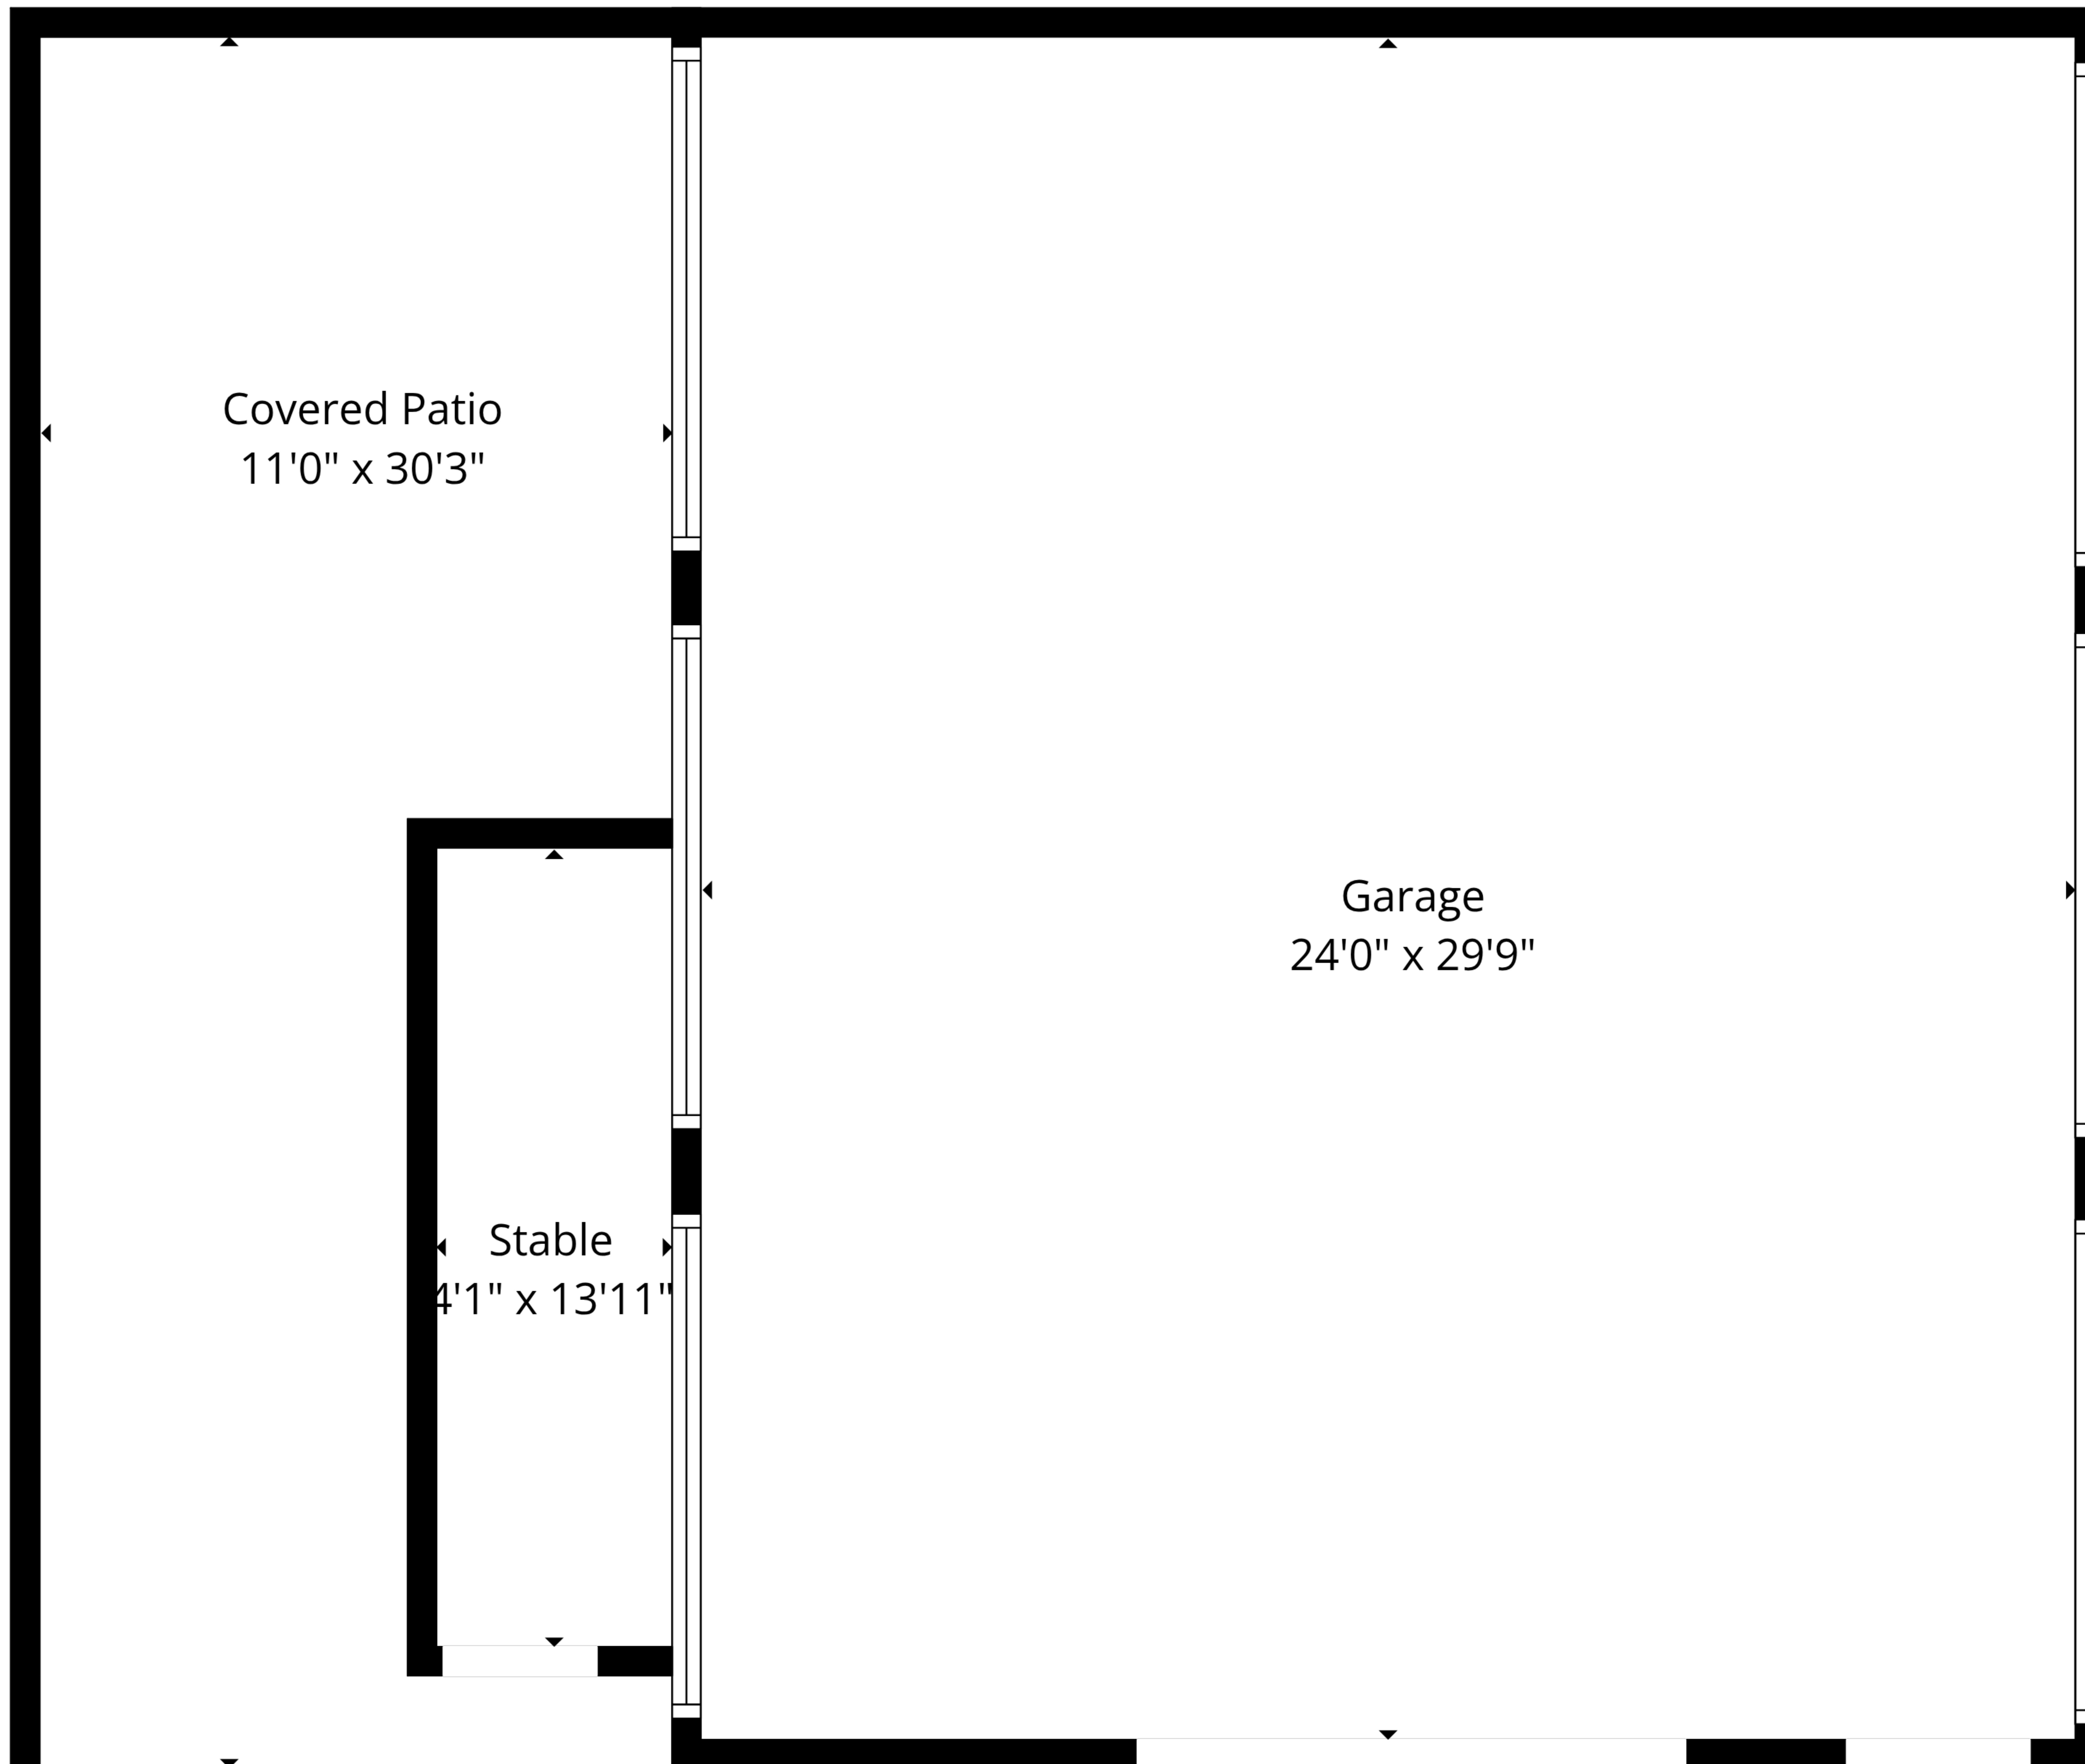

Garage
39'2" x 30'0"

Covered Patio
15'0" x 30'5"

TOTAL: 0 sq. ft

1st floor: 0 sq. ft, 2nd floor: 0 sq. ft

EXCLUDED AREAS: GARAGE: 1890 sq. ft, COVERED PATIO: 723 sq. ft, STABLE: 57 sq. ft,
WALLS: 181 sq. ft

Covered Patio
11'0" x 30'3"

Garage
24'0" x 29'9"

Stable
4'1" x 13'11"

TOTAL: 0 sq. ft

1st floor: 0 sq. ft, 2nd floor: 0 sq. ft

EXCLUDED AREAS: GARAGE: 1890 sq. ft, COVERED PATIO: 723 sq. ft, STABLE: 57 sq. ft,
WALLS: 181 sq. ft

1st Floor

2nd Floor

TOTAL: 0 sq. ft

1st floor: 0 sq. ft, 2nd floor: 0 sq. ft

EXCLUDED AREAS: GARAGE: 1890 sq. ft, COVERED PATIO: 723 sq. ft, STABLE: 57 sq. ft,
WALLS: 181 sq. ft