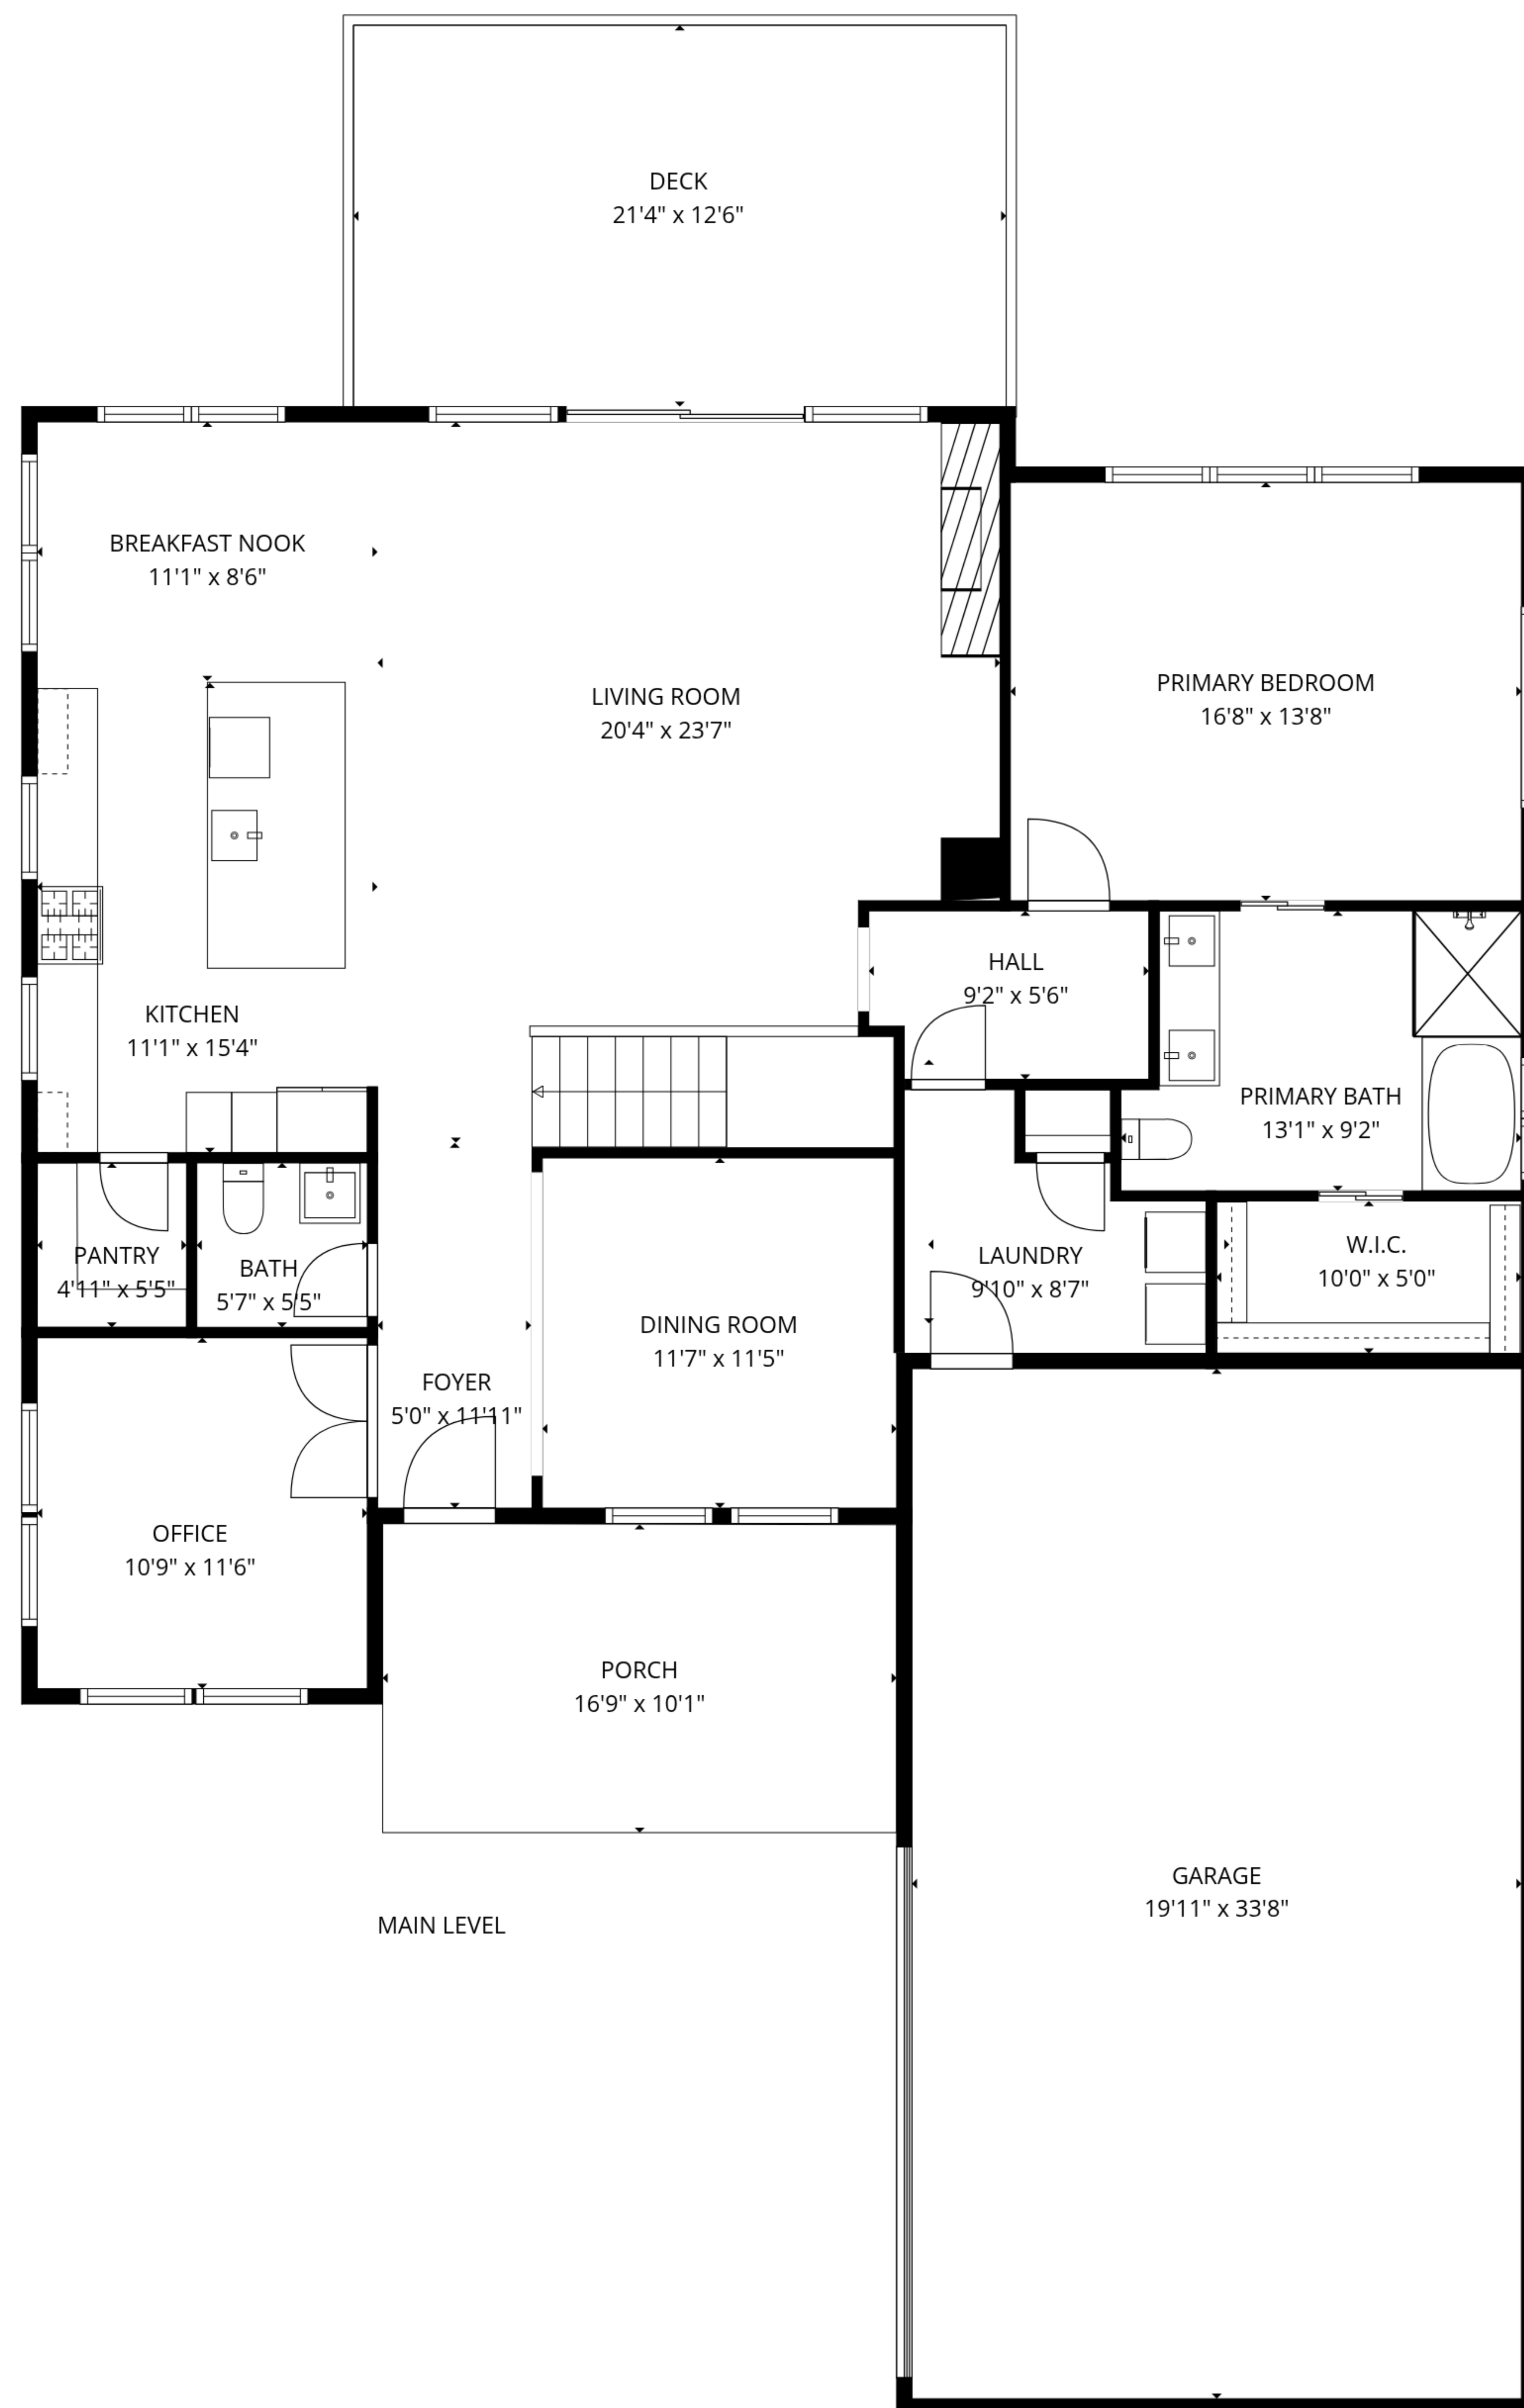

**TOTAL: 2637 sq. ft**

LOWER LEVEL: 990 sq. ft, MAIN LEVEL: 1647 sq. ft

EXCLUDED AREAS: UTILITY/STORAGE: 255 sq. ft, PATIO: 269 sq. ft, GARAGE: 670 sq. ft,

DECK: 266 sq. ft, PORCH: 169 sq. ft, WALLS: 213 sq. ft

SIZES AND DIMENSIONS ARE APPROXIMATE, ACTUAL MAY VARY.

**TOTAL: 2637 sq. ft**

LOWER LEVEL: 990 sq. ft, MAIN LEVEL: 1647 sq. ft

EXCLUDED AREAS: UTILITY/STORAGE: 255 sq. ft, PATIO: 269 sq. ft, GARAGE: 670 sq. ft,

DECK: 266 sq. ft, PORCH: 169 sq. ft, WALLS: 213 sq. ft

SIZES AND DIMENSIONS ARE APPROXIMATE, ACTUAL MAY VARY.

**TOTAL: 2637 sq. ft**  
 LOWER LEVEL: 990 sq. ft, MAIN LEVEL: 1647 sq. ft  
 EXCLUDED AREAS: UTILITY/STORAGE: 255 sq. ft, PATIO: 269 sq. ft, GARAGE: 670 sq. ft,  
 DECK: 266 sq. ft, PORCH: 169 sq. ft, WALLS: 213 sq. ft

SIZES AND DIMENSIONS ARE APPROXIMATE, ACTUAL MAY VARY.