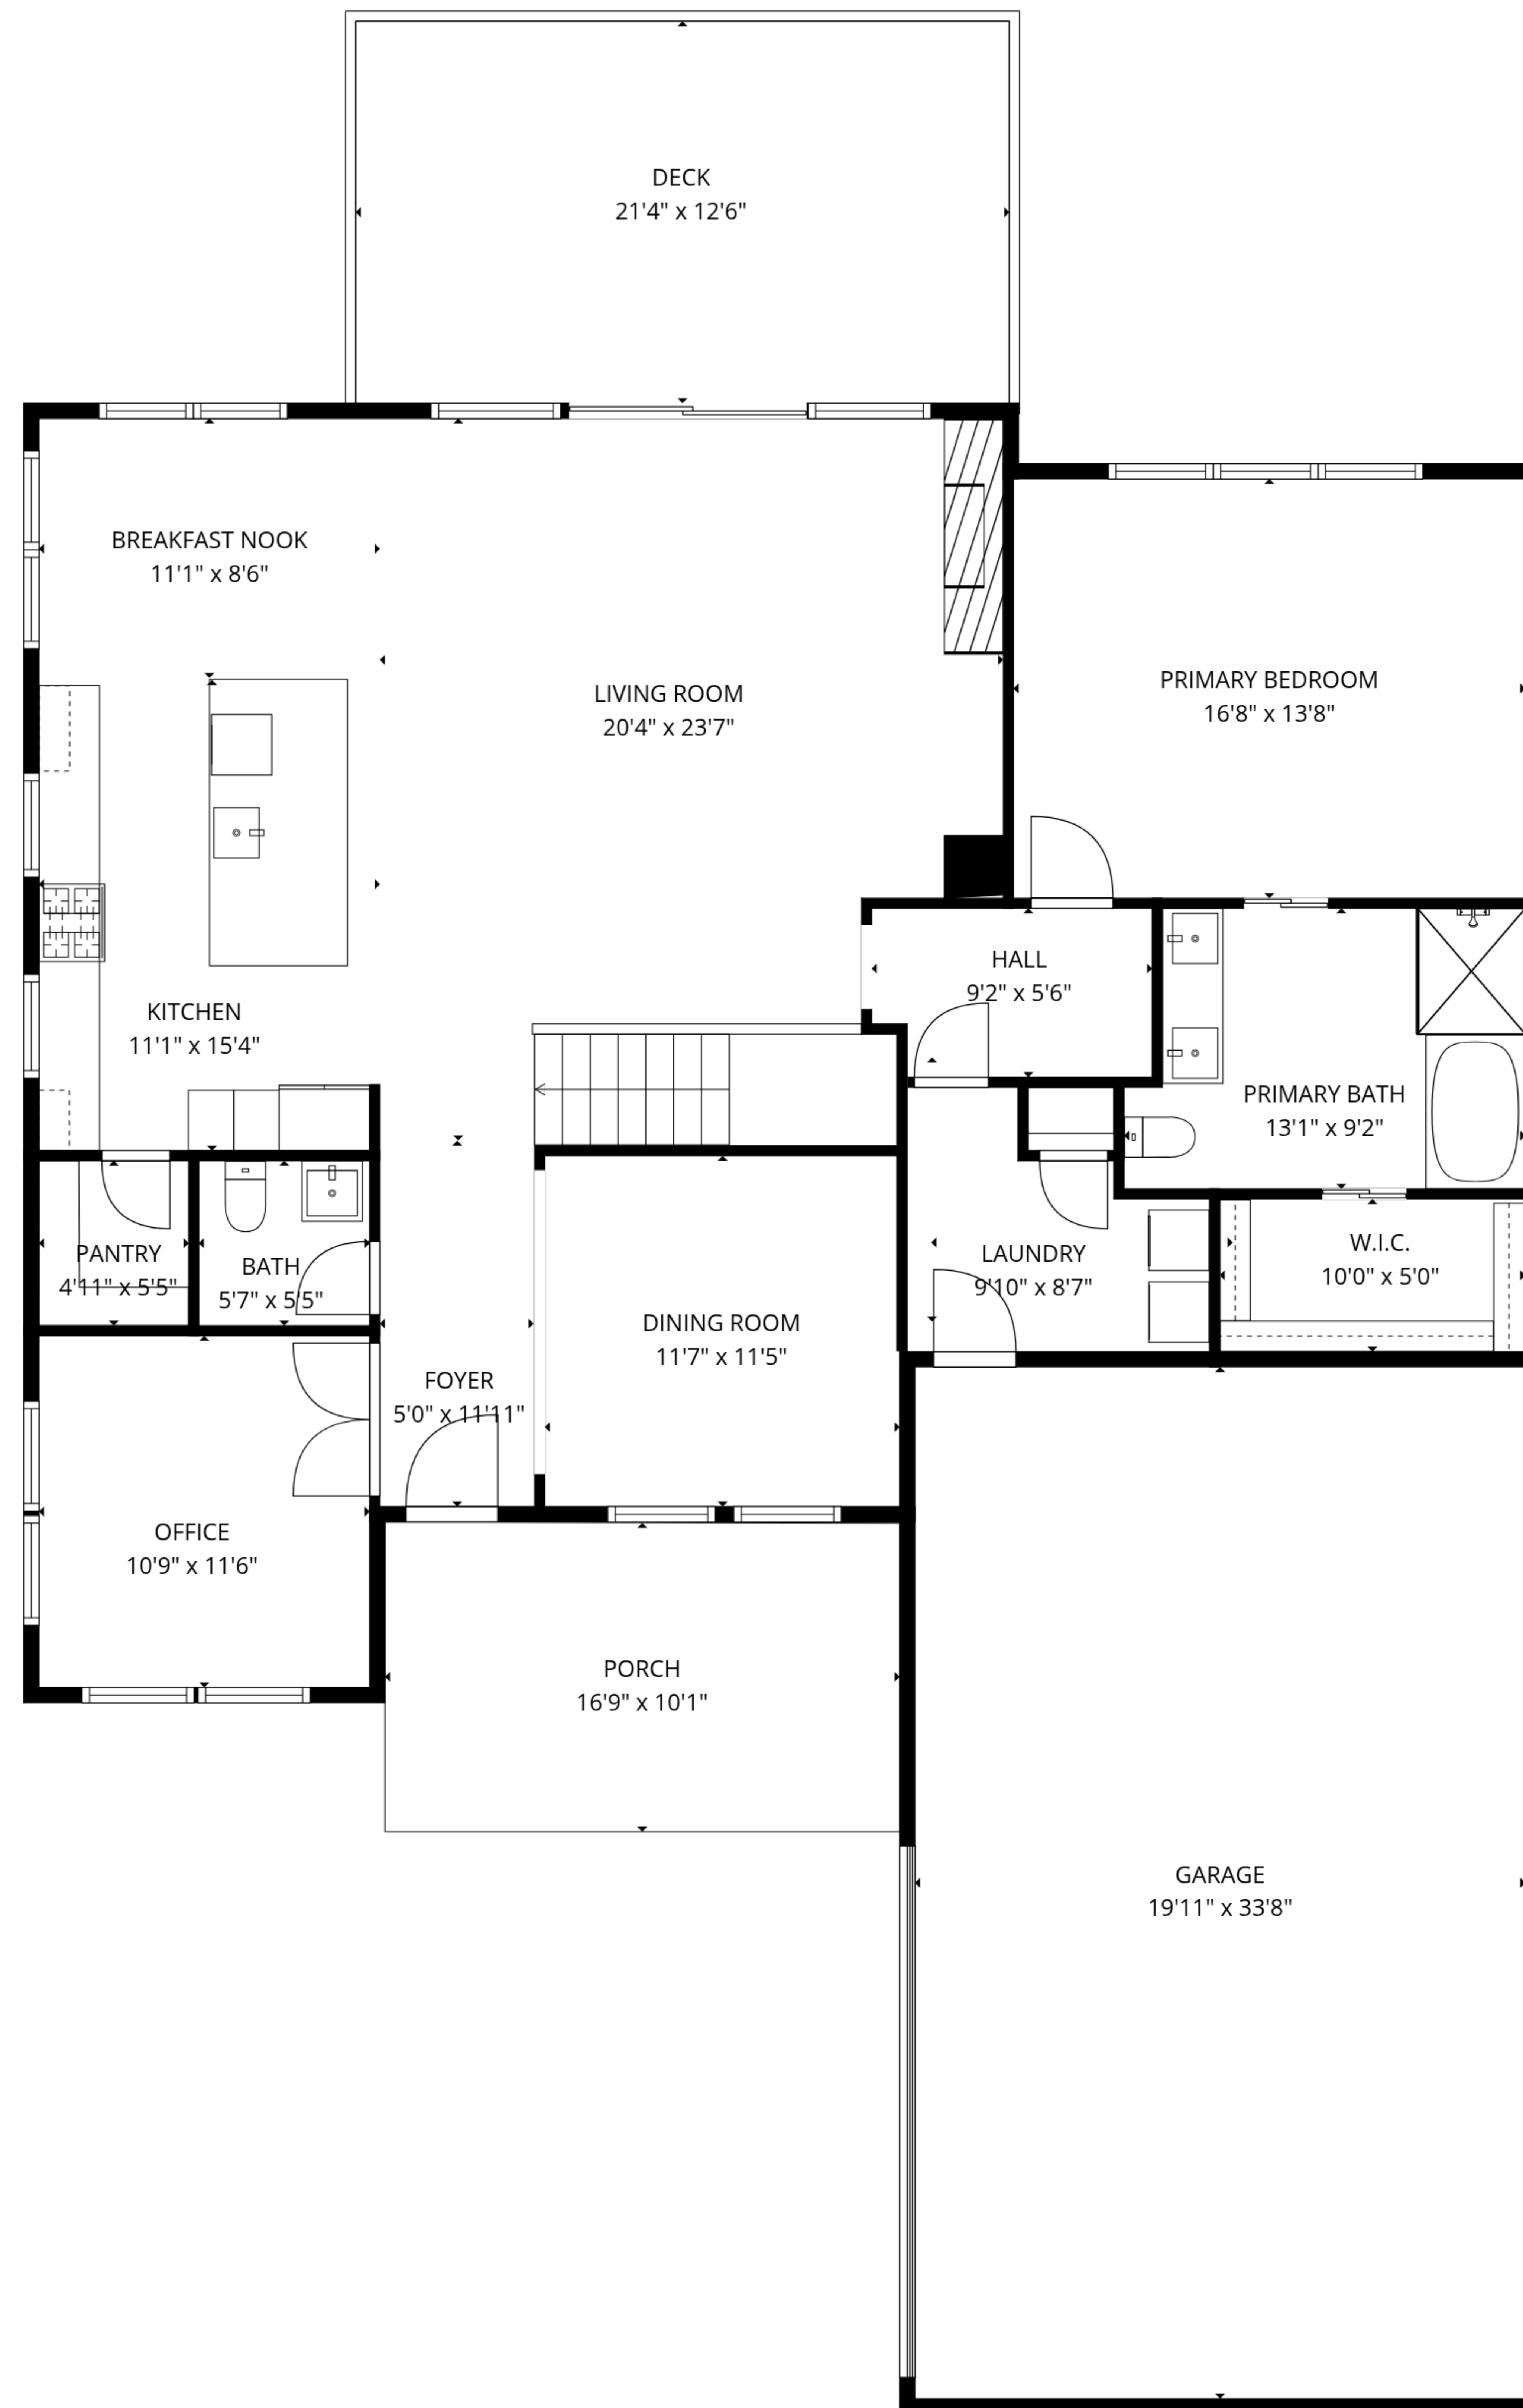

**TOTAL: 2637 sq. ft**

LOWER LEVEL: 990 sq. ft, MAIN LEVEL: 1647 sq. ft

EXCLUDED AREAS: UTILITY/STORAGE: 255 sq. ft, PATIO: 269 sq. ft, GARAGE: 670 sq. ft,

DECK: 266 sq. ft, PORCH: 169 sq. ft, WALLS: 213 sq. ft

SIZES AND DIMENSIONS ARE APPROXIMATE, ACTUAL MAY VARY.

**TOTAL: 2637 sq. ft**

LOWER LEVEL: 990 sq. ft, MAIN LEVEL: 1647 sq. ft

EXCLUDED AREAS: UTILITY/STORAGE: 255 sq. ft, PATIO: 269 sq. ft, GARAGE: 670 sq. ft,

DECK: 266 sq. ft, PORCH: 169 sq. ft, WALLS: 213 sq. ft

SIZES AND DIMENSIONS ARE APPROXIMATE, ACTUAL MAY VARY.

**TOTAL: 2637 sq. ft**  
 LOWER LEVEL: 990 sq. ft, MAIN LEVEL: 1647 sq. ft  
 EXCLUDED AREAS: UTILITY/STORAGE: 255 sq. ft, PATIO: 269 sq. ft, GARAGE: 670 sq. ft,  
 DECK: 266 sq. ft, PORCH: 169 sq. ft, WALLS: 213 sq. ft

SIZES AND DIMENSIONS ARE APPROXIMATE, ACTUAL MAY VARY.