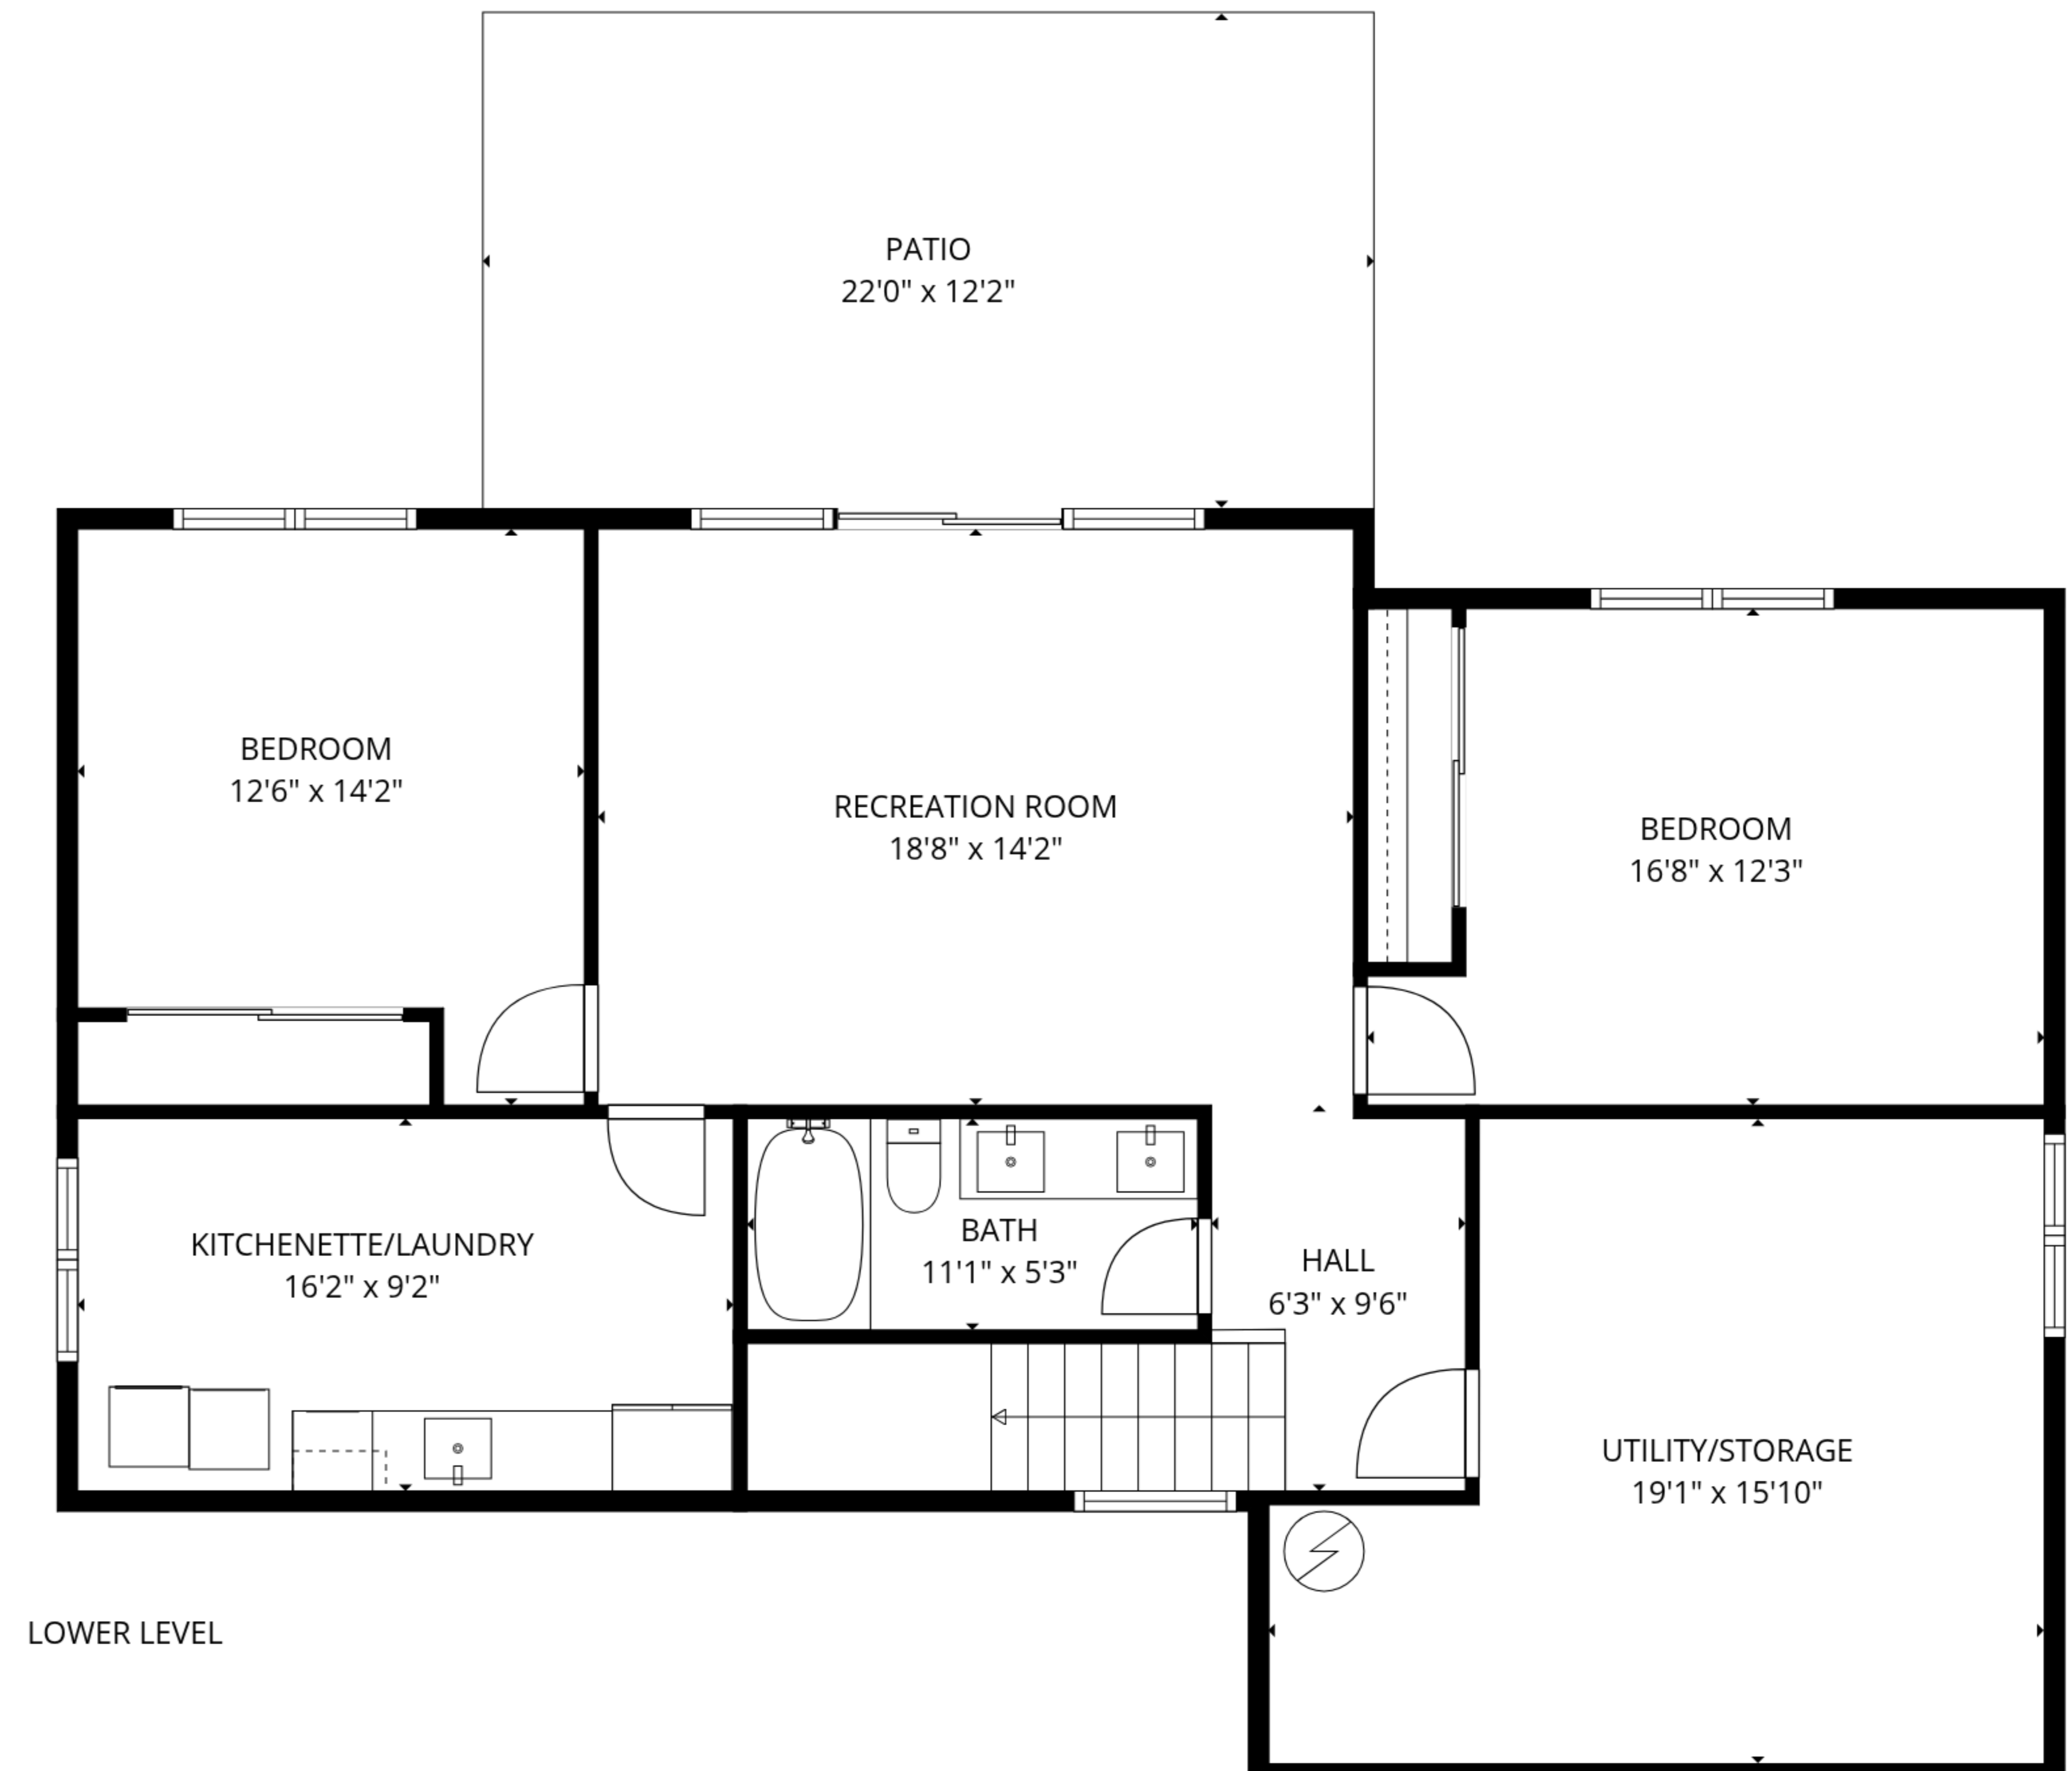

**TOTAL: 2637 sq. ft**

LOWER LEVEL: 990 sq. ft, MAIN LEVEL: 1647 sq. ft

EXCLUDED AREAS: UTILITY/STORAGE: 255 sq. ft, PATIO: 269 sq. ft, GARAGE: 670 sq. ft,

DECK: 266 sq. ft, PORCH: 169 sq. ft, WALLS: 213 sq. ft

SIZES AND DIMENSIONS ARE APPROXIMATE, ACTUAL MAY VARY.

**TOTAL: 2637 sq. ft**

LOWER LEVEL: 990 sq. ft, MAIN LEVEL: 1647 sq. ft

EXCLUDED AREAS: UTILITY/STORAGE: 255 sq. ft, PATIO: 269 sq. ft, GARAGE: 670 sq. ft,

DECK: 266 sq. ft, PORCH: 169 sq. ft, WALLS: 213 sq. ft

SIZES AND DIMENSIONS ARE APPROXIMATE, ACTUAL MAY VARY.

**TOTAL: 2637 sq. ft**  
 LOWER LEVEL: 990 sq. ft, MAIN LEVEL: 1647 sq. ft  
 EXCLUDED AREAS: UTILITY/STORAGE: 255 sq. ft, PATIO: 269 sq. ft, GARAGE: 670 sq. ft,  
 DECK: 266 sq. ft, PORCH: 169 sq. ft, WALLS: 213 sq. ft

SIZES AND DIMENSIONS ARE APPROXIMATE, ACTUAL MAY VARY.