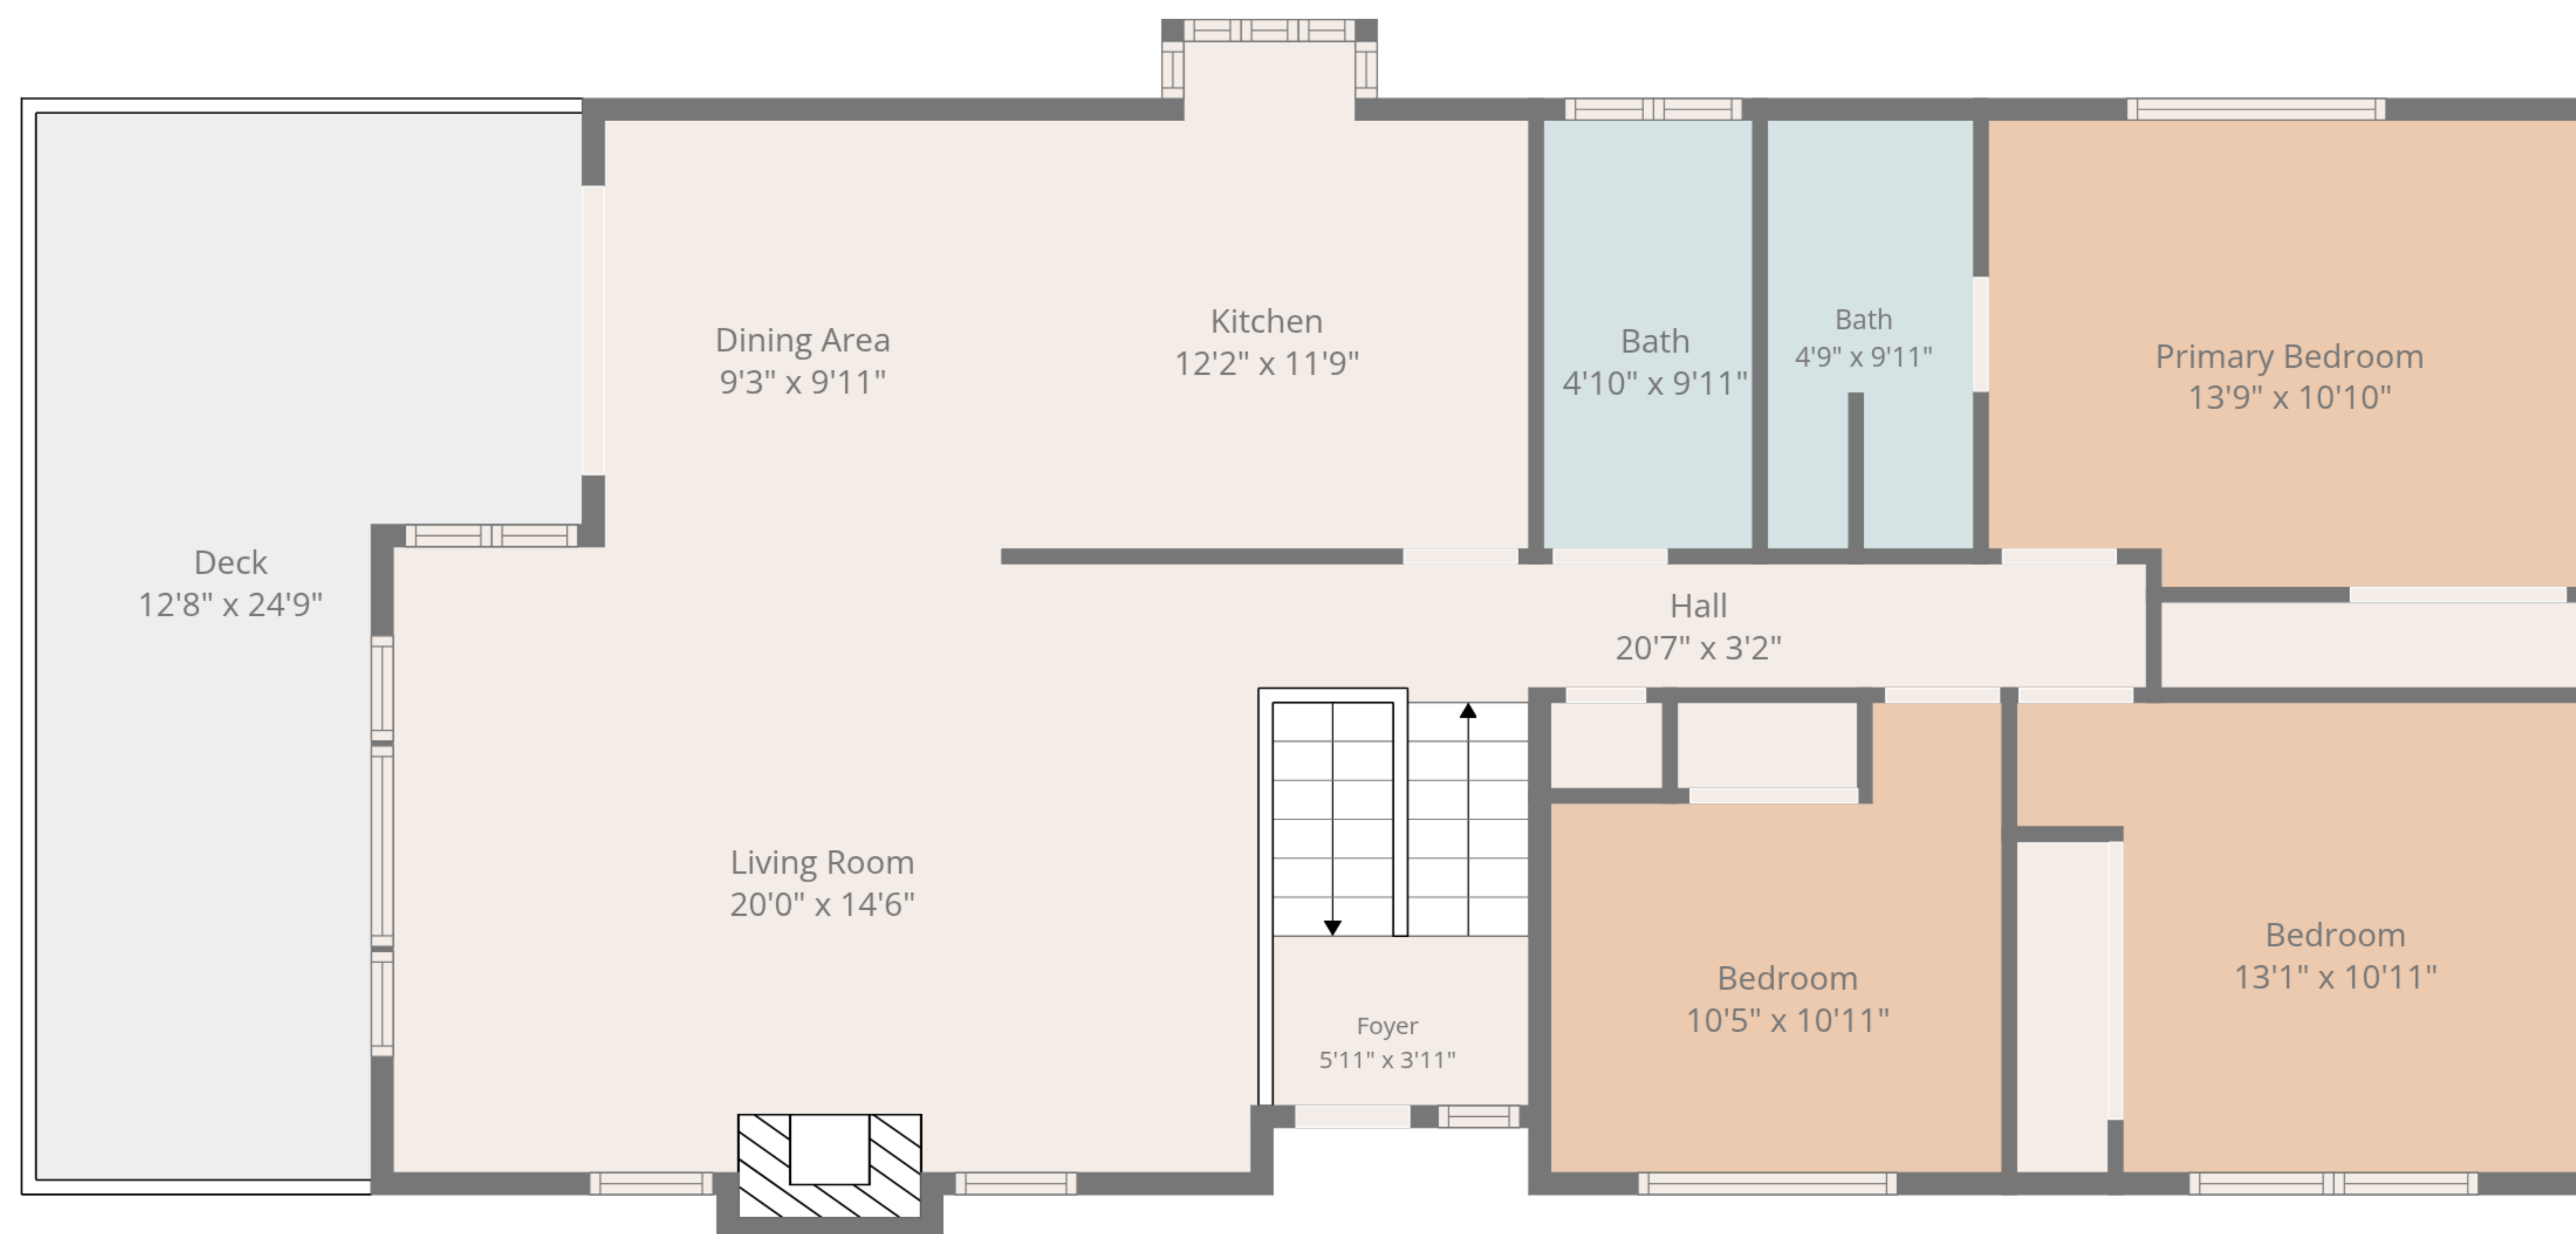

Total: 1260 sq. ft

Basement: 74 sq. Ft, 1st Floor: 1186 sq. ft

Excluded Areas: Garage: 547 sq. Ft, Deck: 239 sq. Ft, Fireplace: 6 sq. Ft,
Walls: 138 sq. ft

Total: 1260 sq. ft
 Basement: 74 sq. Ft, 1st Floor: 1186 sq. ft
 Excluded Areas: Garage: 547 sq. Ft, Deck: 239 sq. Ft, Fireplace: 6 sq. Ft,
 Walls: 138 sq. ft

1st Floor

Basement

Total: 1260 sq. ft
 Basement: 74 sq. Ft, 1st Floor: 1186 sq. ft
 Excluded Areas: Garage: 547 sq. Ft, Deck: 239 sq. Ft, Fireplace: 6 sq. Ft,
 Walls: 138 sq. ft