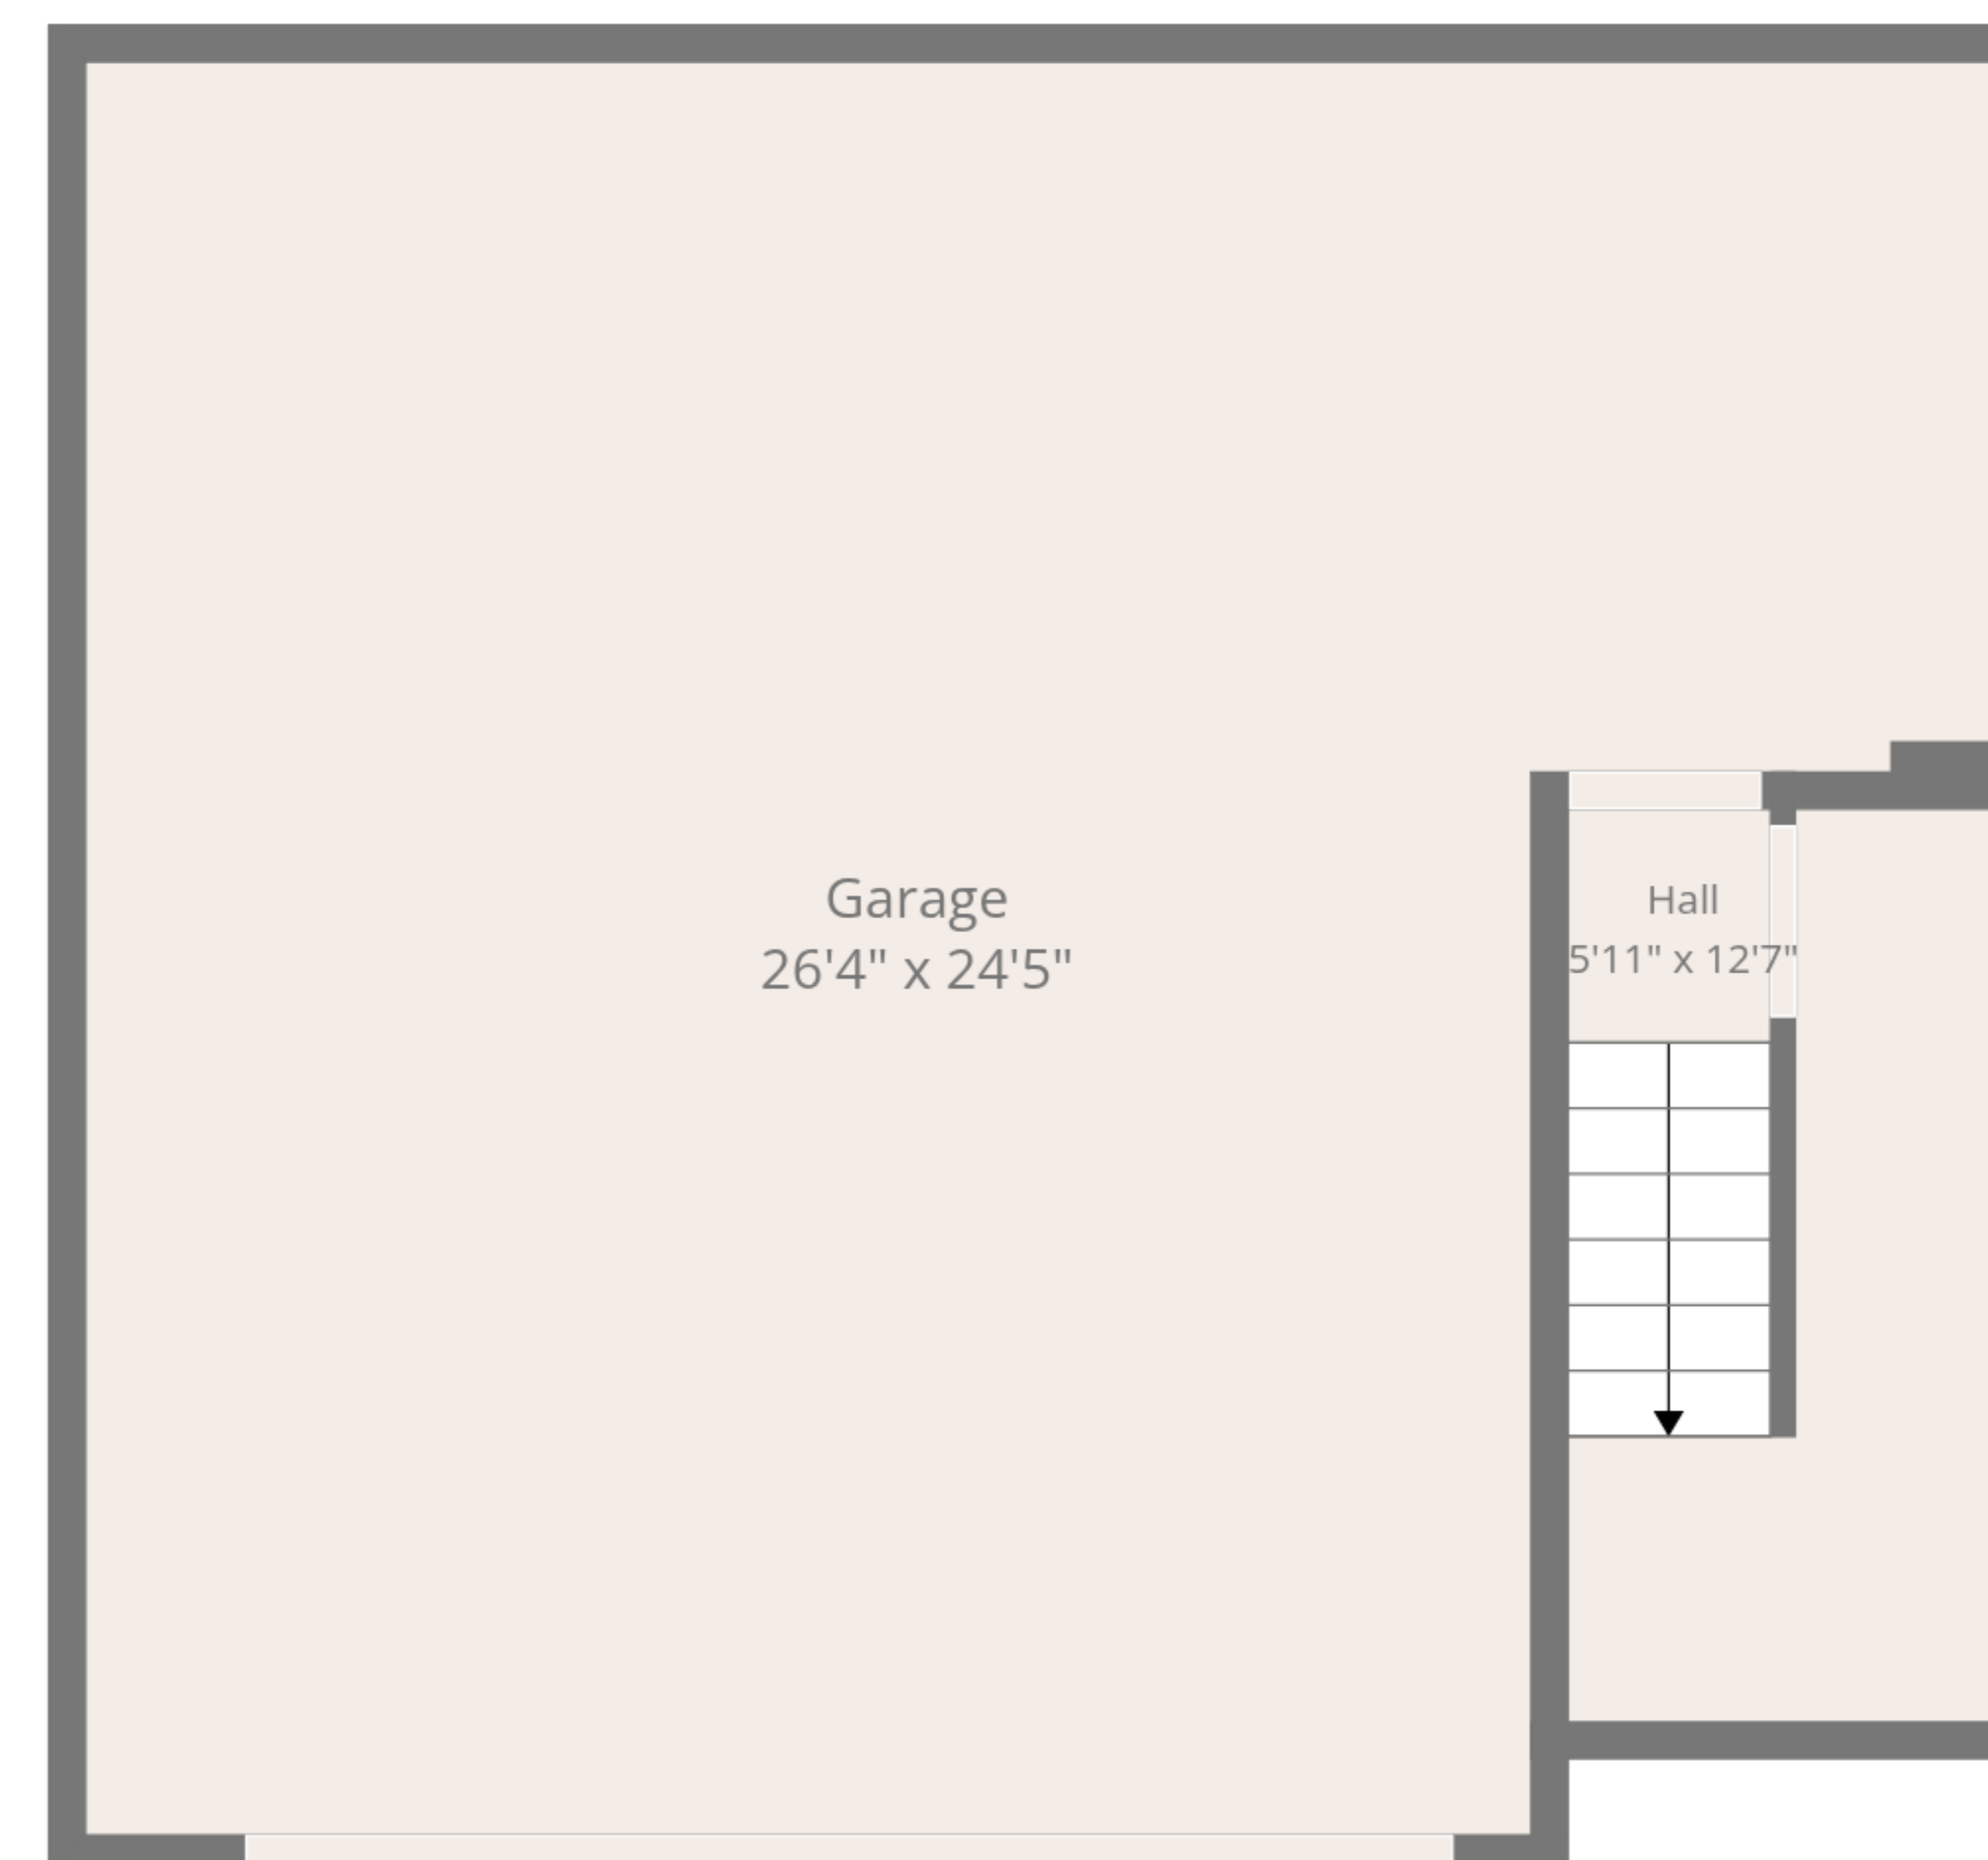

Total: 1260 sq. ft

Basement: 74 sq. Ft, 1st Floor: 1186 sq. ft

Excluded Areas: Garage: 547 sq. Ft, Deck: 239 sq. Ft, Fireplace: 6 sq. Ft,
Walls: 138 sq. ft

Total: 1260 sq. ft
 Basement: 74 sq. Ft, 1st Floor: 1186 sq. ft
 Excluded Areas: Garage: 547 sq. Ft, Deck: 239 sq. Ft, Fireplace: 6 sq. Ft,
 Walls: 138 sq. ft

1st Floor

Basement

Total: 1260 sq. ft
 Basement: 74 sq. Ft, 1st Floor: 1186 sq. ft
 Excluded Areas: Garage: 547 sq. Ft, Deck: 239 sq. Ft, Fireplace: 6 sq. Ft,
 Walls: 138 sq. ft