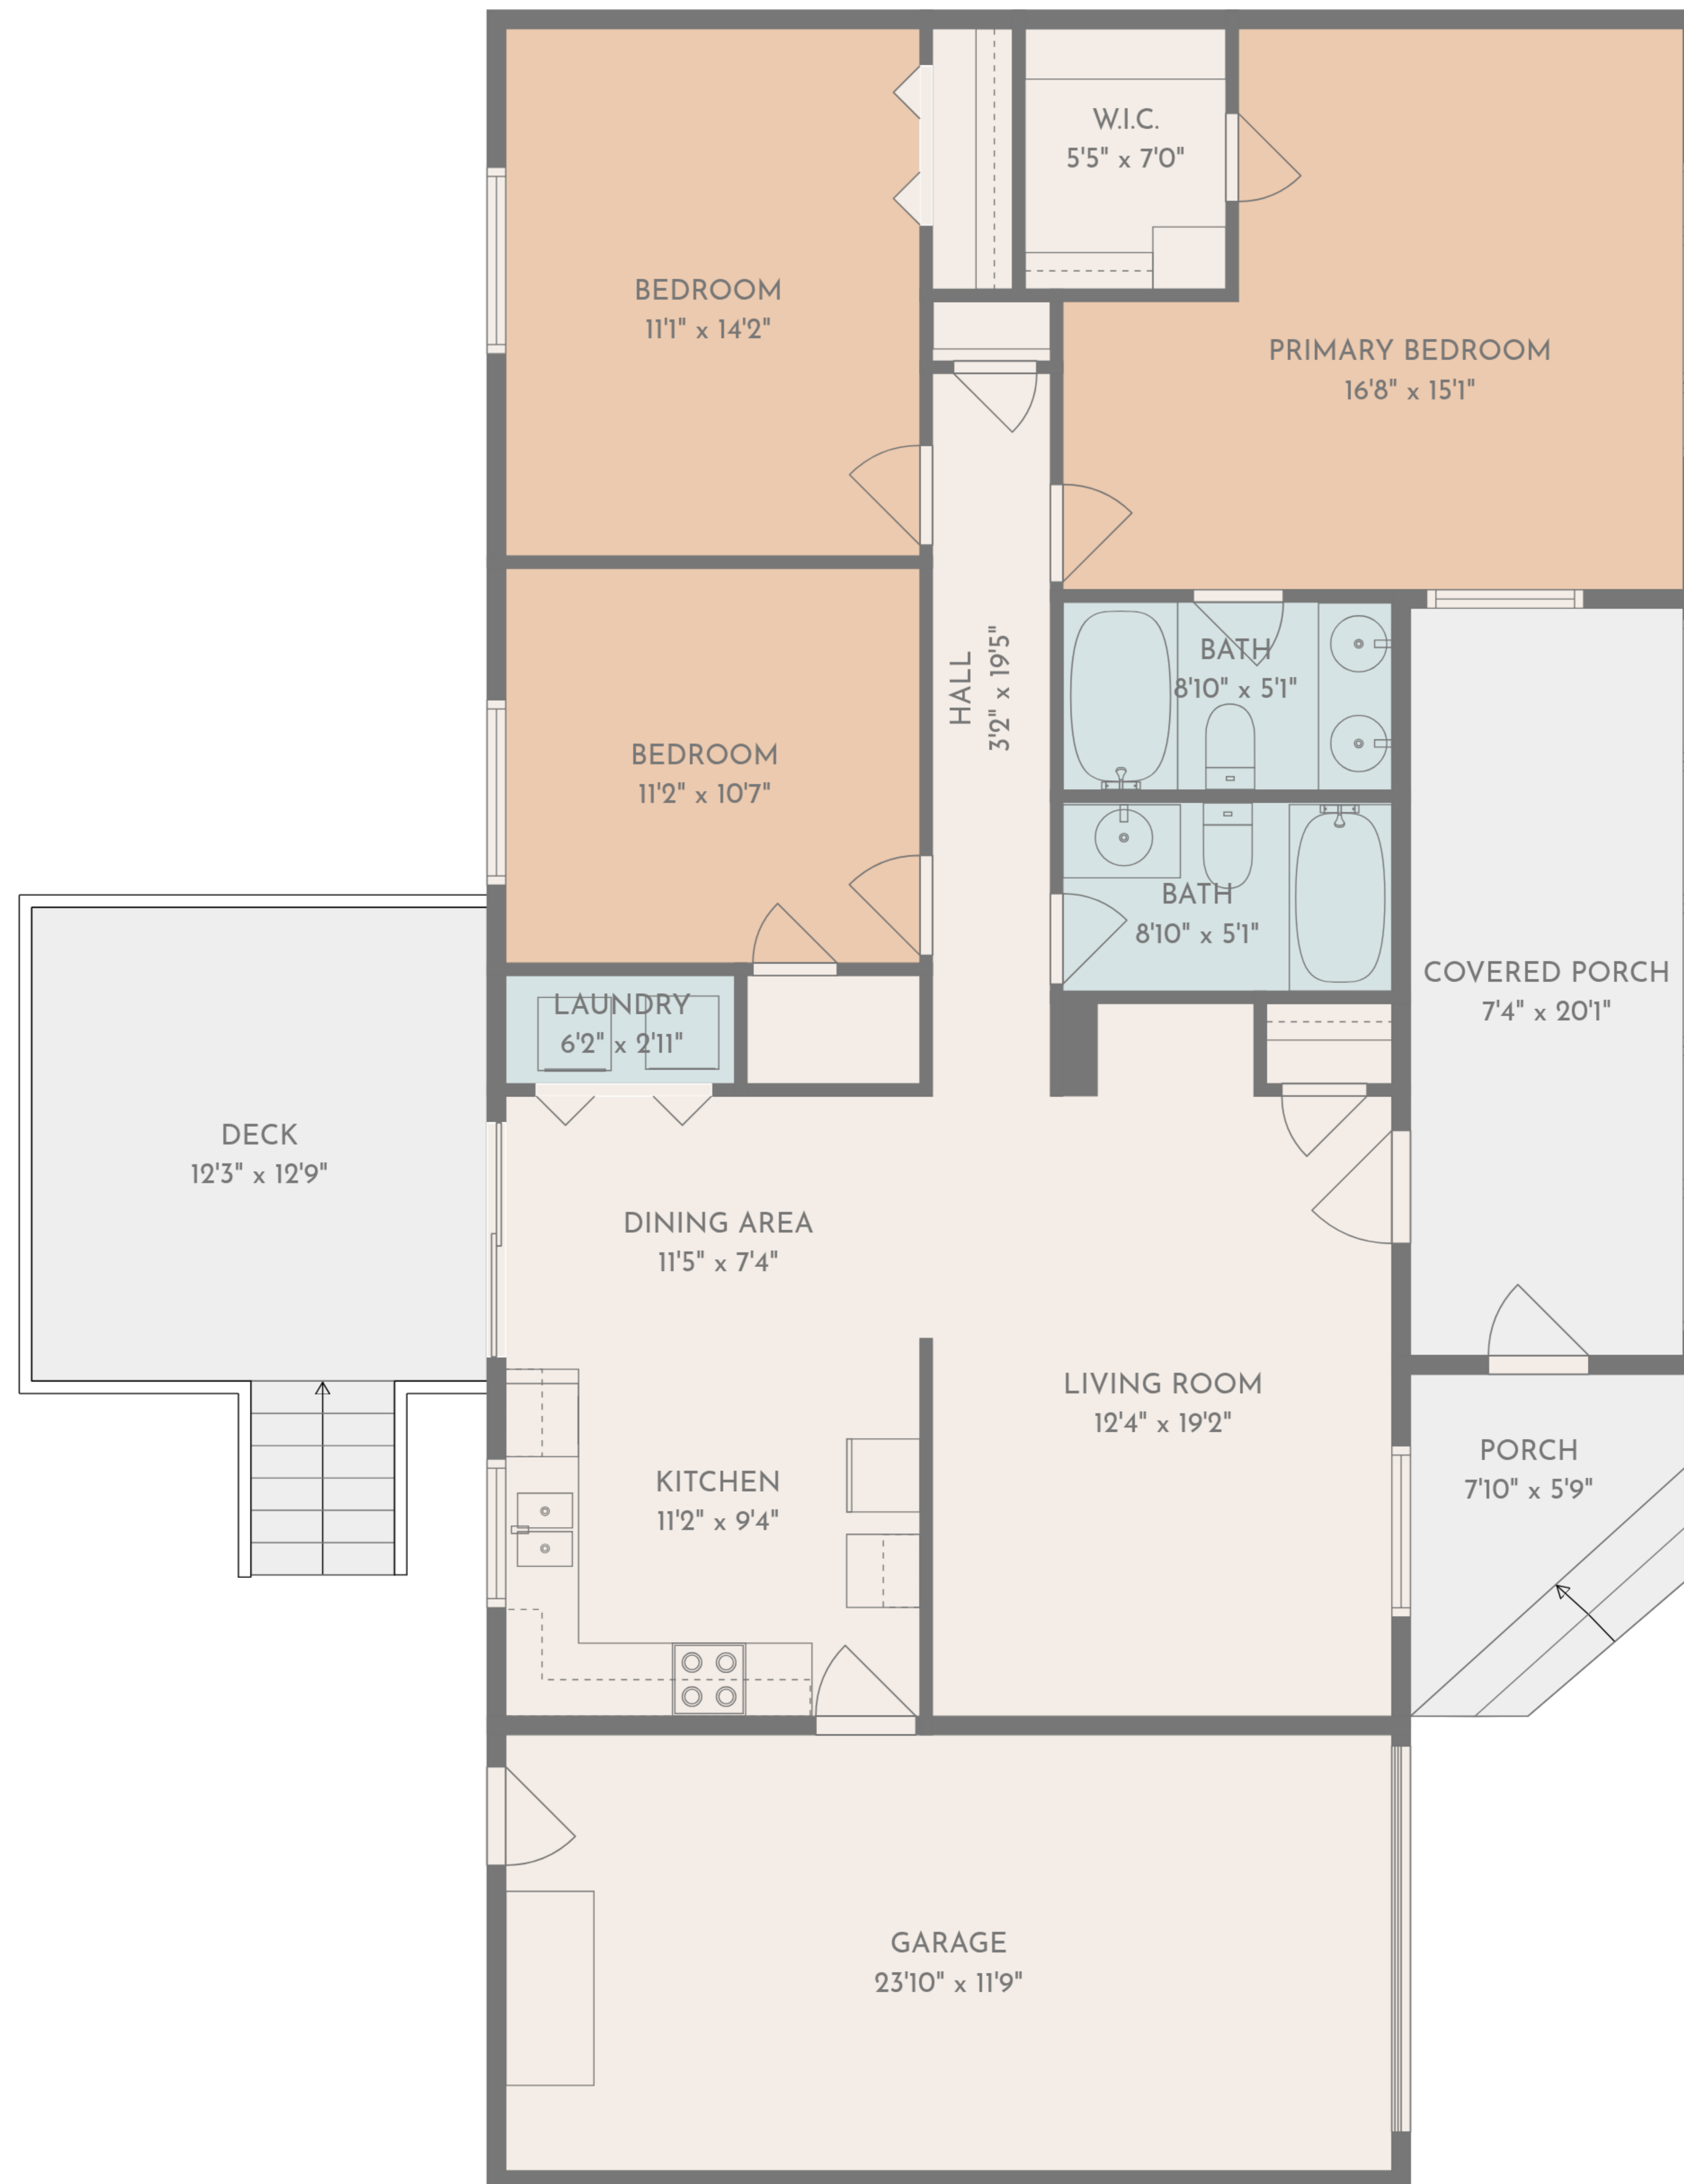

TOTAL: 1202 sq. ft

1st floor: 1202 sq. ft

EXCLUDED AREAS: GARAGE: 280 sq. ft, COVERED PORCH: 148 sq. ft, PORCH: 63 sq. ft,
DECK: 176 sq. ft, WALLS: 116 sq. ft

TOTAL: 1202 sq. ft

1st floor: 1202 sq. ft

EXCLUDED AREAS: GARAGE: 280 sq. ft, COVERED PORCH: 148 sq. ft, PORCH: 63 sq. ft,
DECK: 176 sq. ft, WALLS: 116 sq. ft