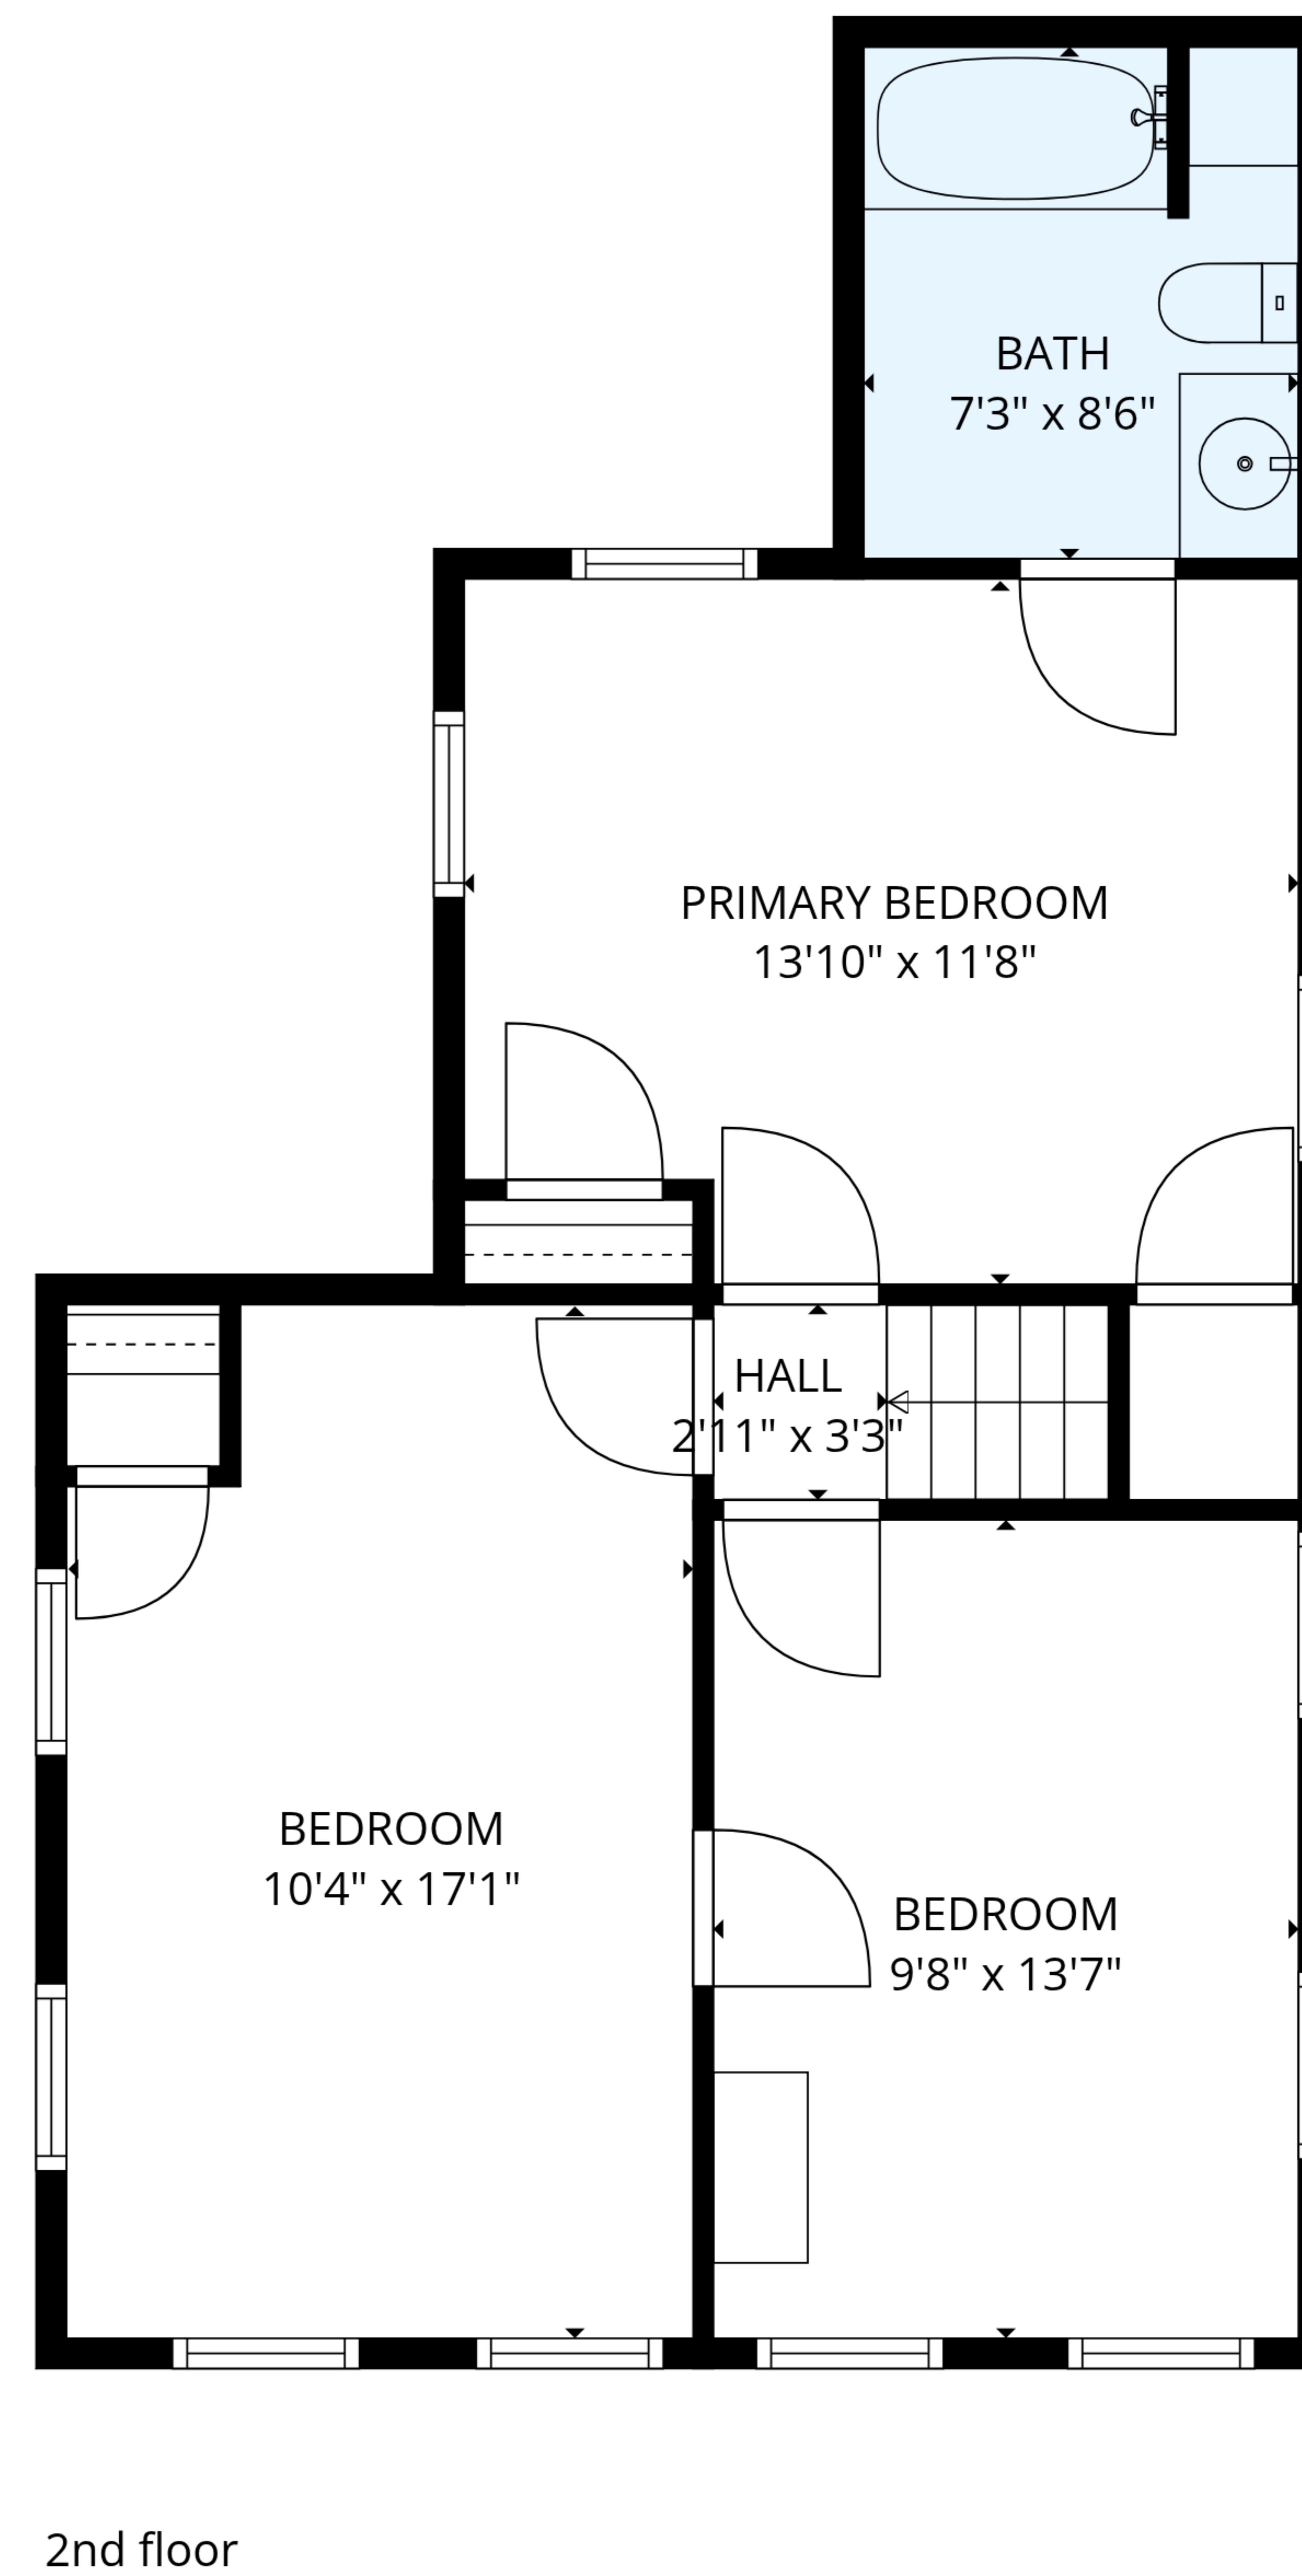

TOTAL: 1156 sq. ft

1st floor: 575 sq. ft, 2nd floor: 581 sq. ft

EXCLUDED AREAS: PORCH: 47 sq. ft, COVERED PATIO: 79 sq. ft, WALLS: 118 sq. ft

MEASUREMENTS ARE DEEMED RELIABLE BUT ARE NOT GUARANTEED.

TOTAL: 1156 sq. ft

1st floor: 575 sq. ft, 2nd floor: 581 sq. ft

EXCLUDED AREAS: PORCH: 47 sq. ft, COVERED PATIO: 79 sq. ft, WALLS: 118 sq. ft

MEASUREMENTS ARE DEEMED RELIABLE BUT ARE NOT GUARANTEED.

TOTAL: 1156 sq. ft
 1st floor: 575 sq. ft, 2nd floor: 581 sq. ft
 EXCLUDED AREAS: PORCH: 47 sq. ft, COVERED PATIO: 79 sq. ft, WALLS: 118 sq. ft