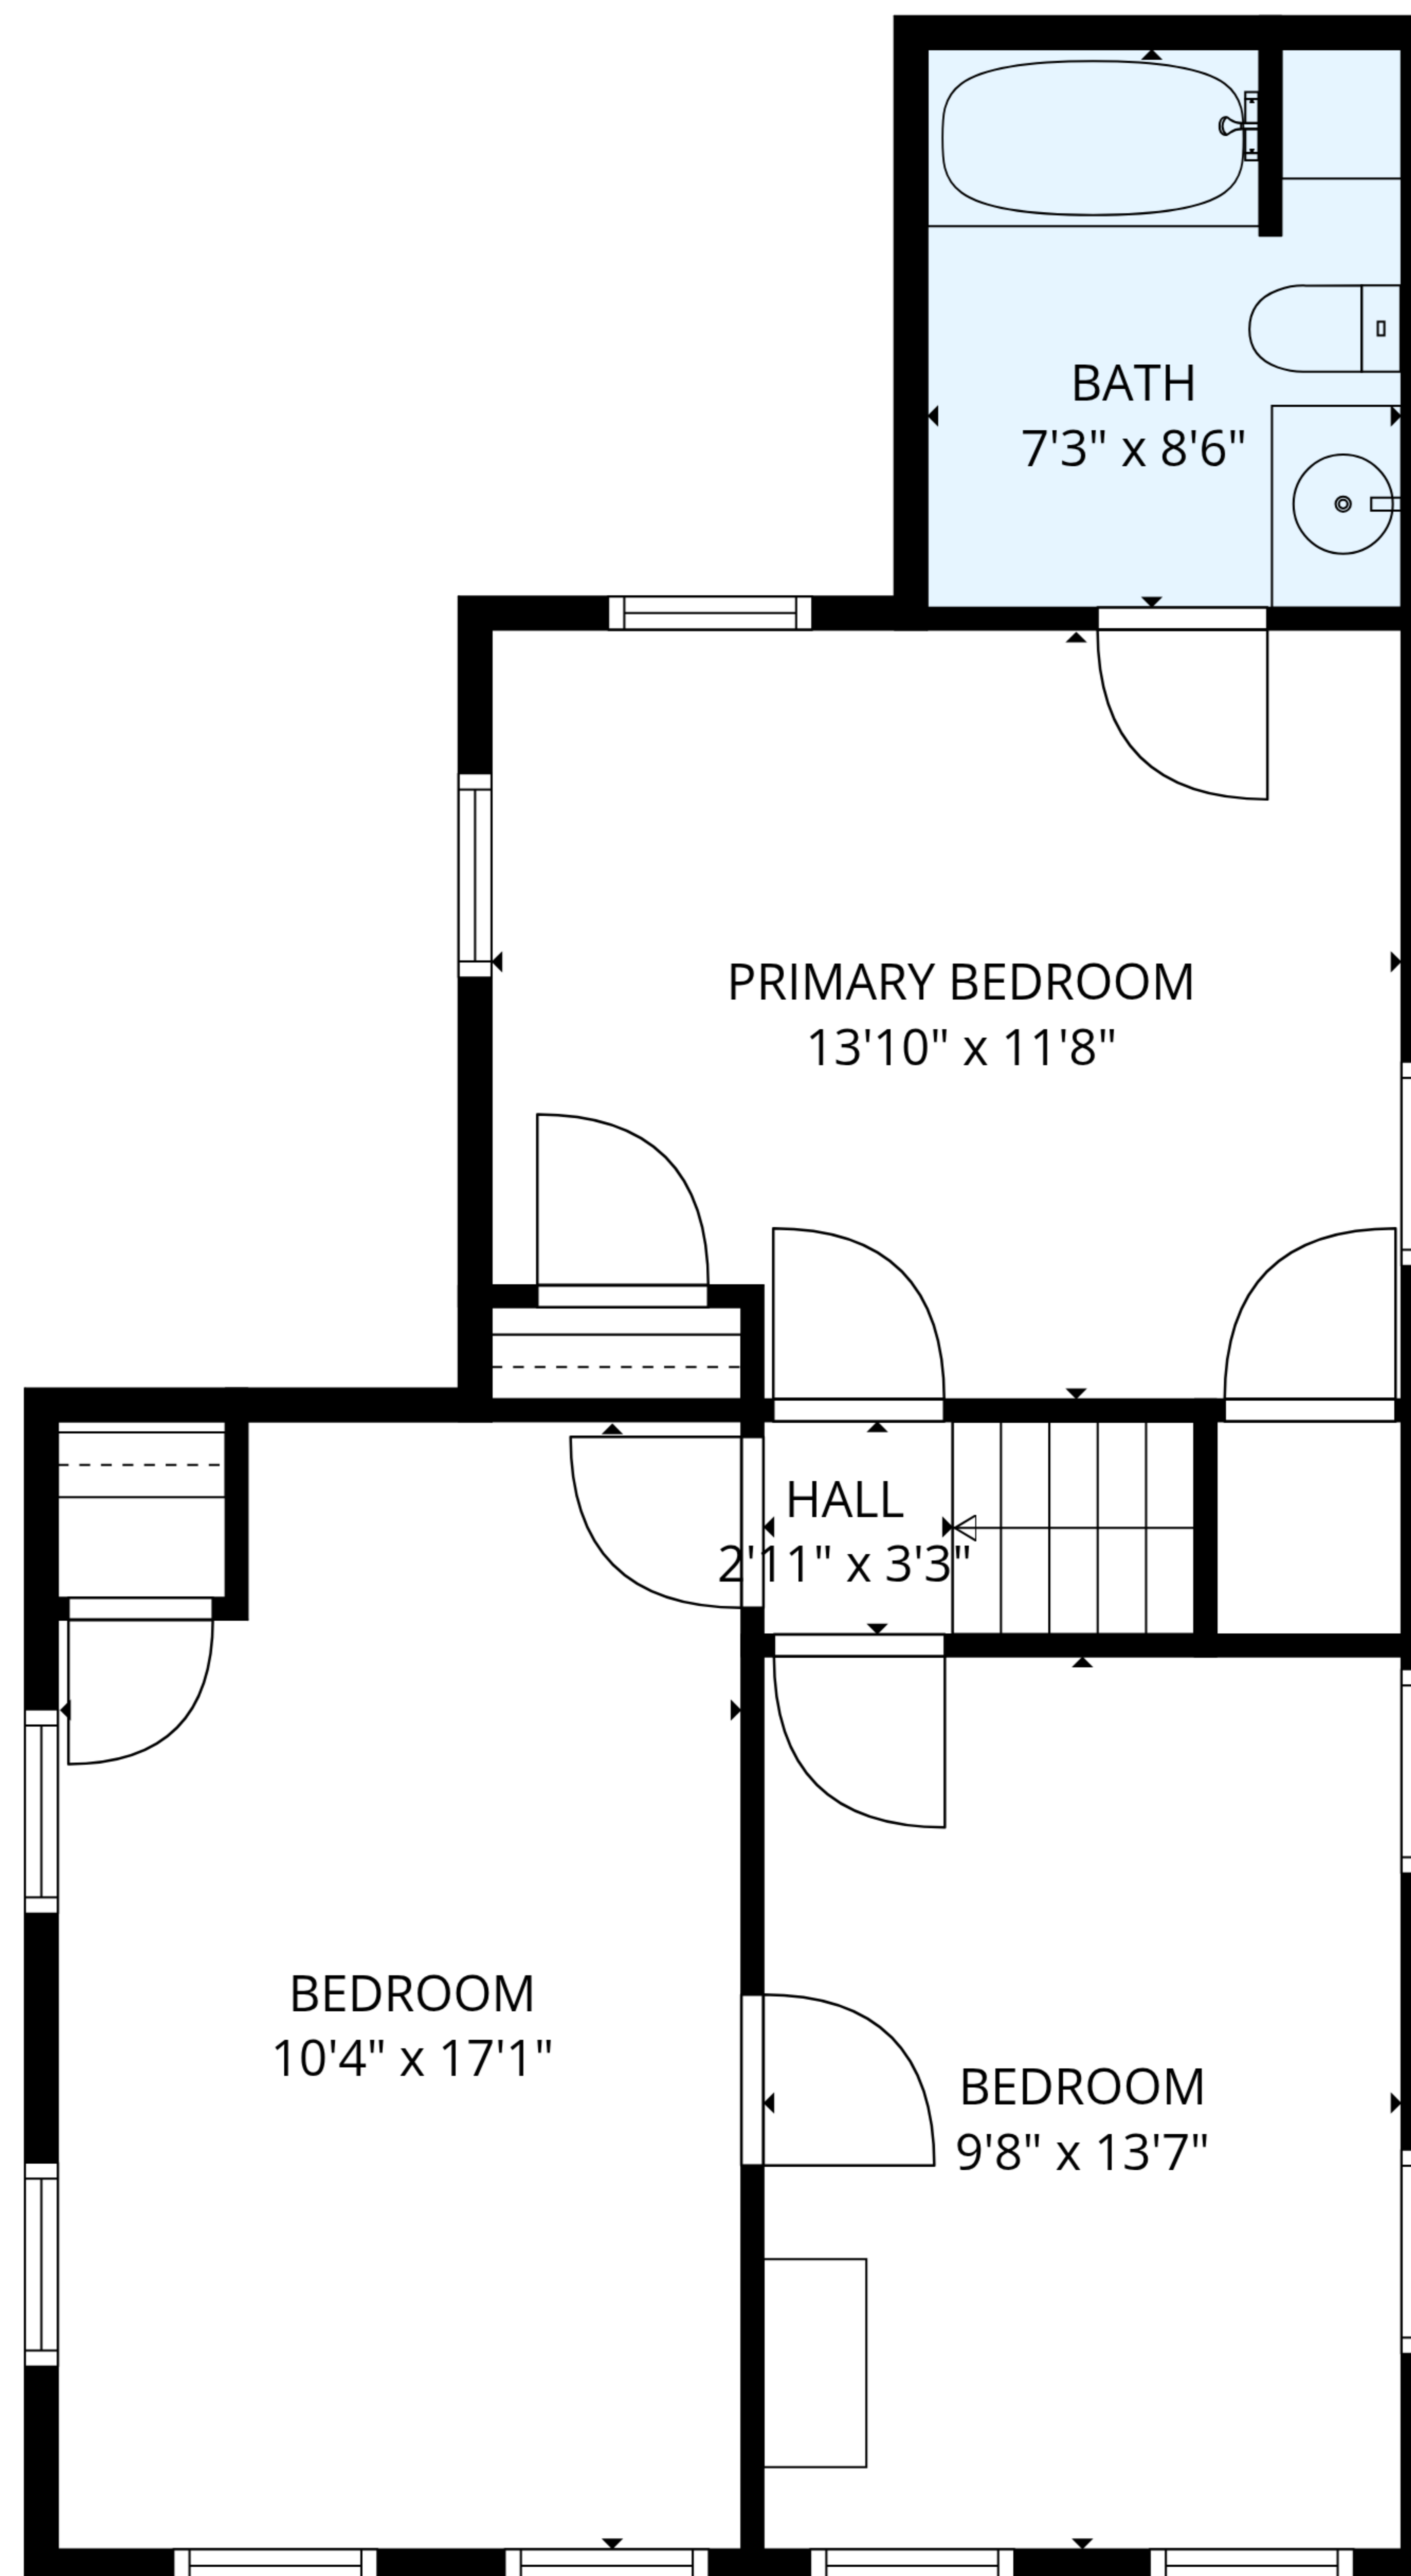

TOTAL: 1156 sq. ft

1st floor: 575 sq. ft, 2nd floor: 581 sq. ft

EXCLUDED AREAS: PORCH: 47 sq. ft, COVERED PATIO: 79 sq. ft, WALLS: 118 sq. ft

MEASUREMENTS ARE DEEMED RELIABLE BUT ARE NOT GUARANTEED.

TOTAL: 1156 sq. ft

1st floor: 575 sq. ft, 2nd floor: 581 sq. ft

EXCLUDED AREAS: PORCH: 47 sq. ft, COVERED PATIO: 79 sq. ft, WALLS: 118 sq. ft

MEASUREMENTS ARE DEEMED RELIABLE BUT ARE NOT GUARANTEED.

TOTAL: 1156 sq. ft
 1st floor: 575 sq. ft, 2nd floor: 581 sq. ft
 EXCLUDED AREAS: PORCH: 47 sq. ft, COVERED PATIO: 79 sq. ft, WALLS: 118 sq. ft