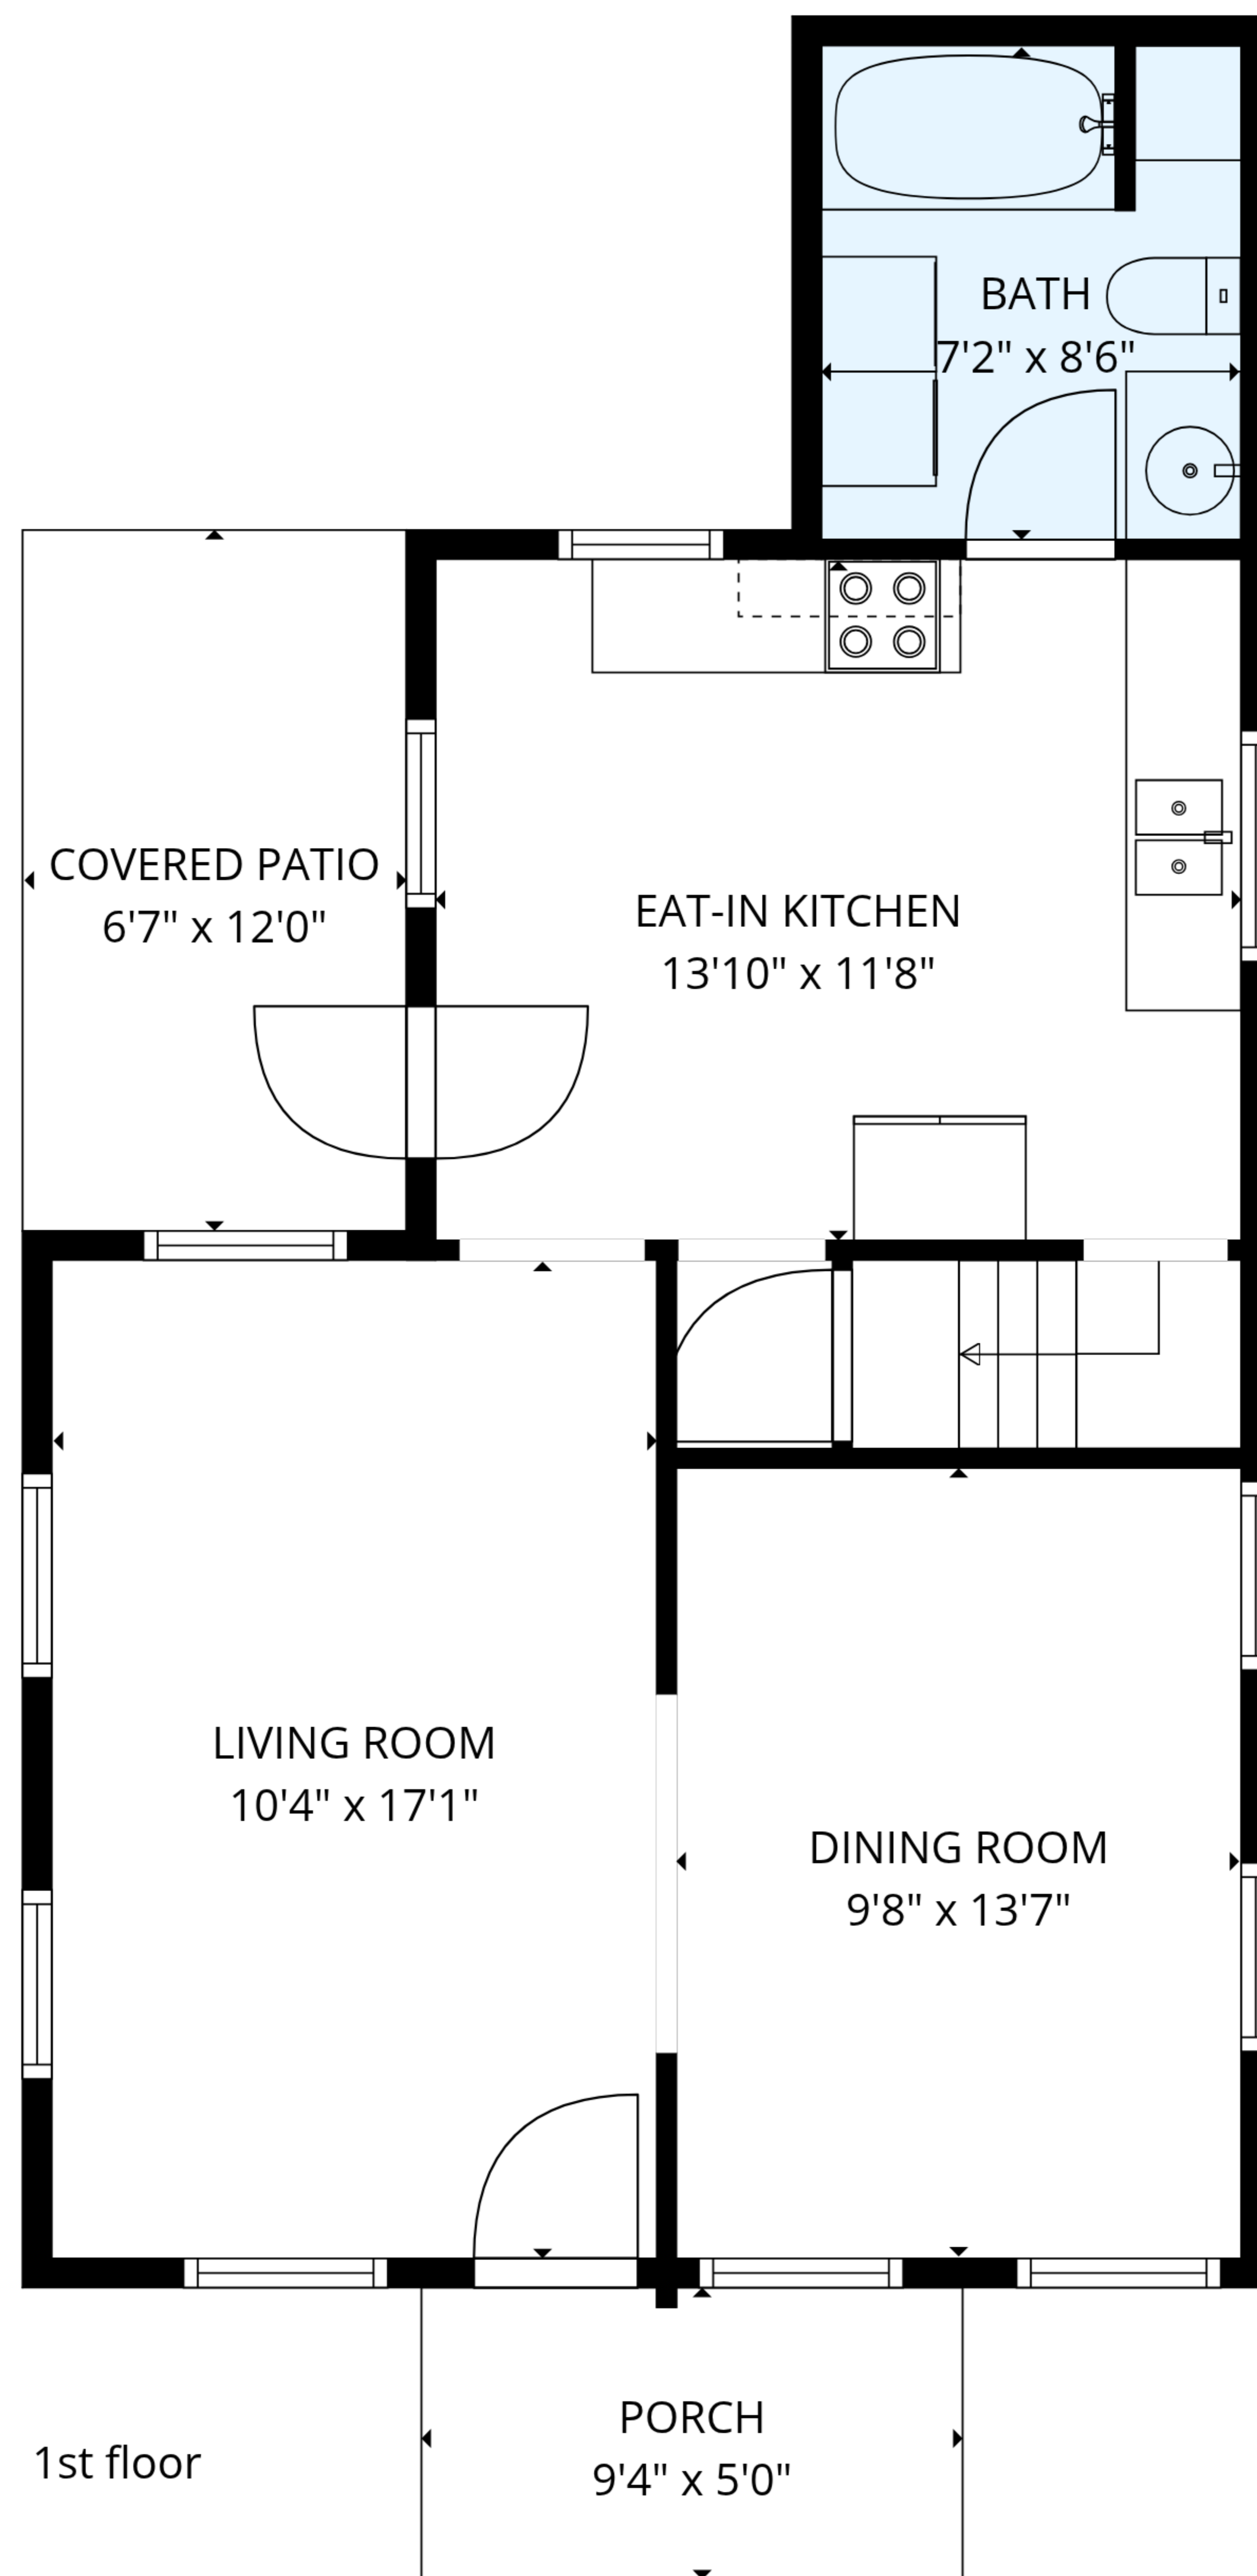

TOTAL: 1156 sq. ft

1st floor: 575 sq. ft, 2nd floor: 581 sq. ft

EXCLUDED AREAS: PORCH: 47 sq. ft, COVERED PATIO: 79 sq. ft, WALLS: 118 sq. ft

MEASUREMENTS ARE DEEMED RELIABLE BUT ARE NOT GUARANTEED.

TOTAL: 1156 sq. ft

1st floor: 575 sq. ft, 2nd floor: 581 sq. ft

EXCLUDED AREAS: PORCH: 47 sq. ft, COVERED PATIO: 79 sq. ft, WALLS: 118 sq. ft

MEASUREMENTS ARE DEEMED RELIABLE BUT ARE NOT GUARANTEED.

TOTAL: 1156 sq. ft
 1st floor: 575 sq. ft, 2nd floor: 581 sq. ft
 EXCLUDED AREAS: PORCH: 47 sq. ft, COVERED PATIO: 79 sq. ft, WALLS: 118 sq. ft