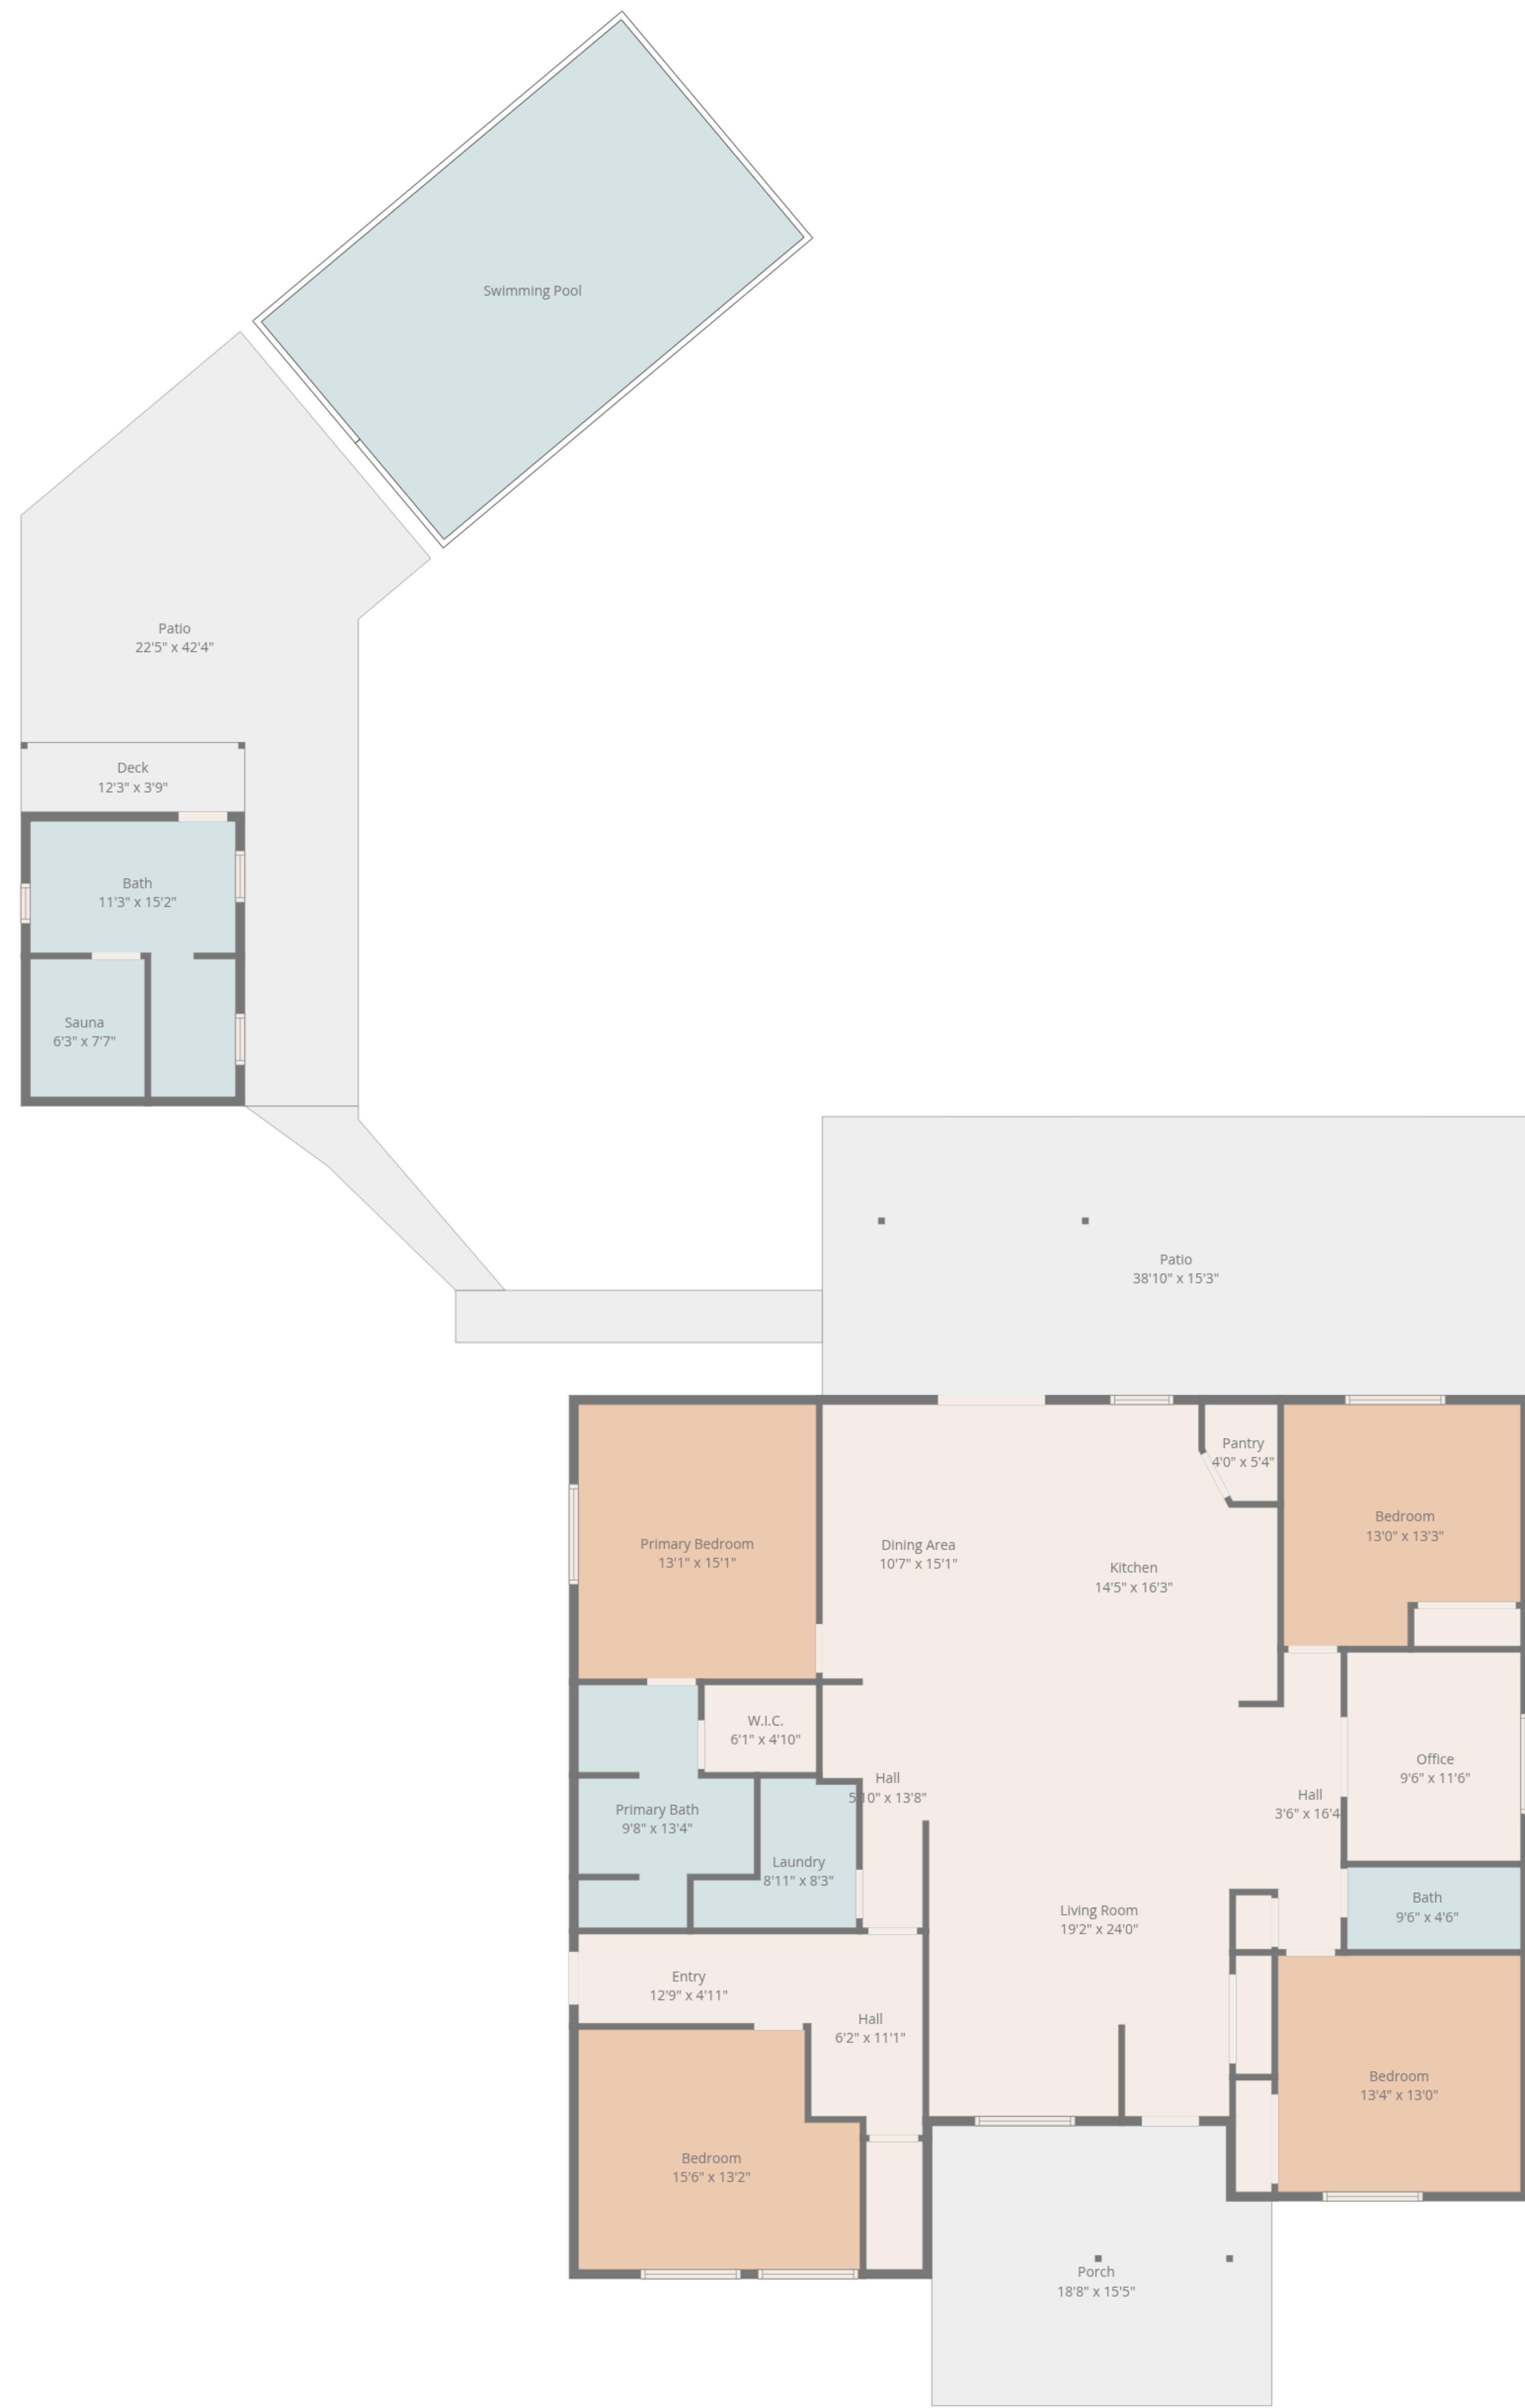

Total: 2418 sq. ft
 1st Floor: 2418 sq. ft
 Excluded Areas: Porch: 277 sq. Ft, Deck: 47 sq. Ft, Patio: 1068 sq. Ft,
 Walls: 132 sq. ft

Total: 2418 sq. ft

1st Floor: 2418 sq. ft

Excluded Areas: Porch: 277 sq. Ft, Deck: 47 sq. Ft, Patio: 1068 sq. Ft,
Walls: 132 sq. ft