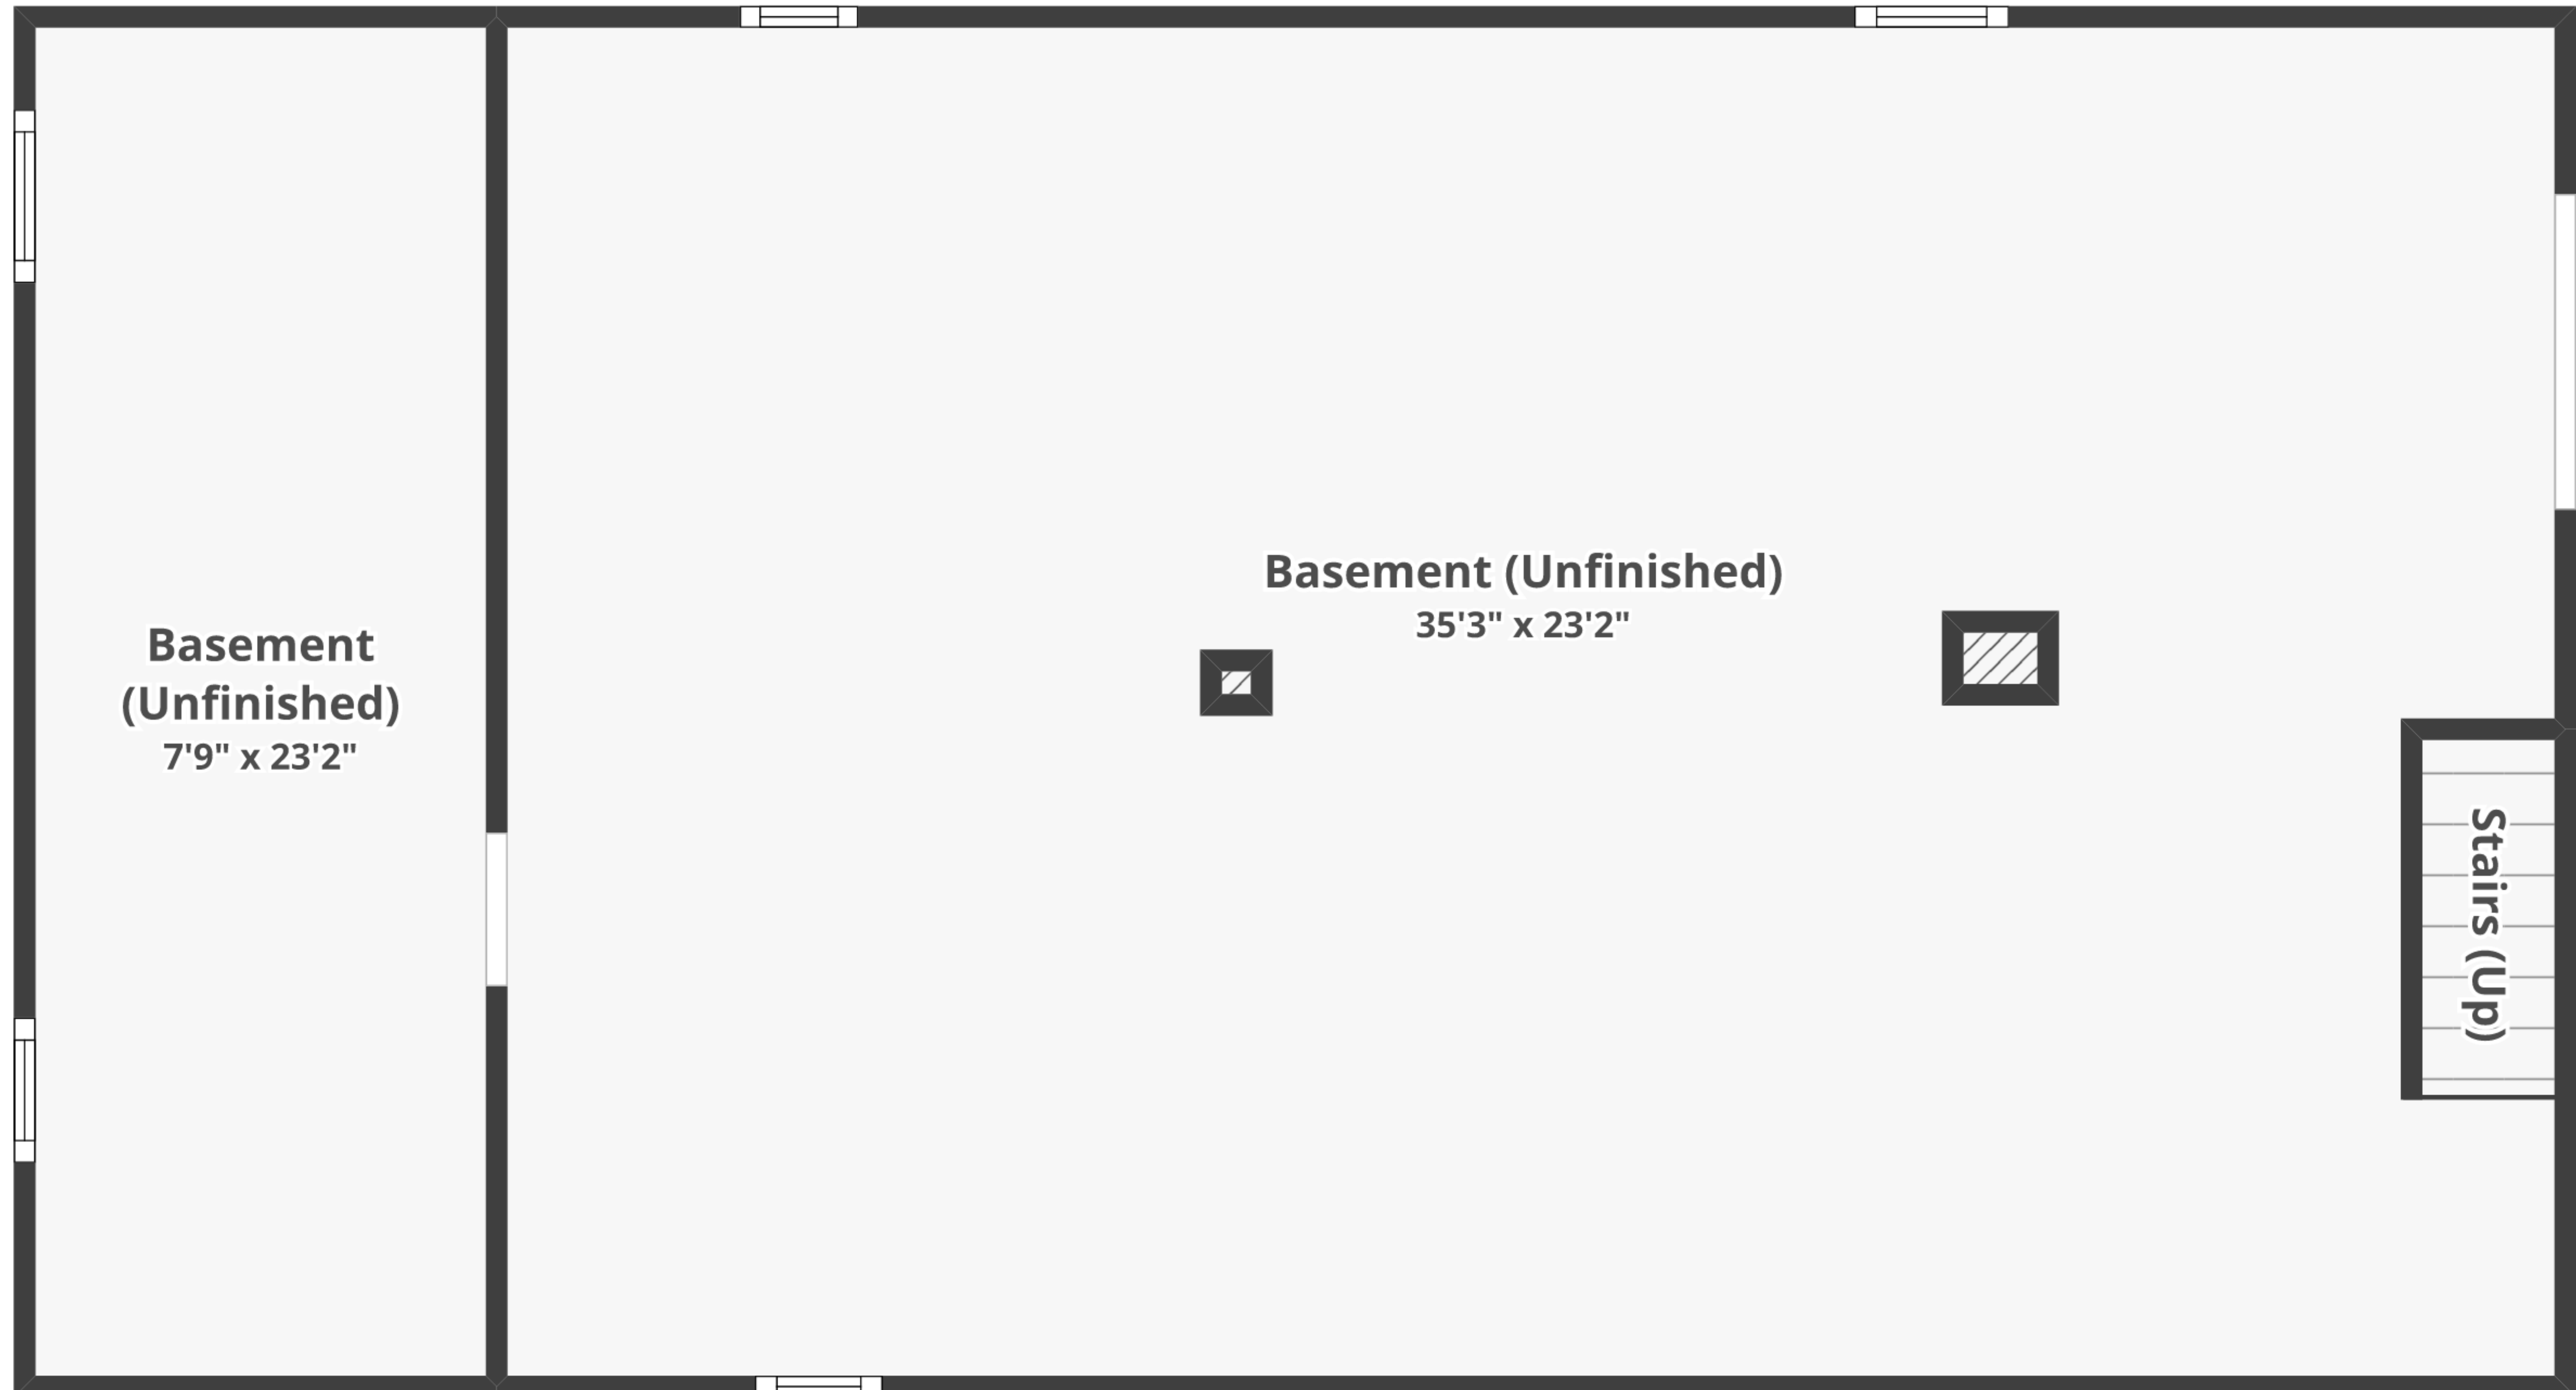

73 Schuylkill St, Cressona, PA 17929

Basement