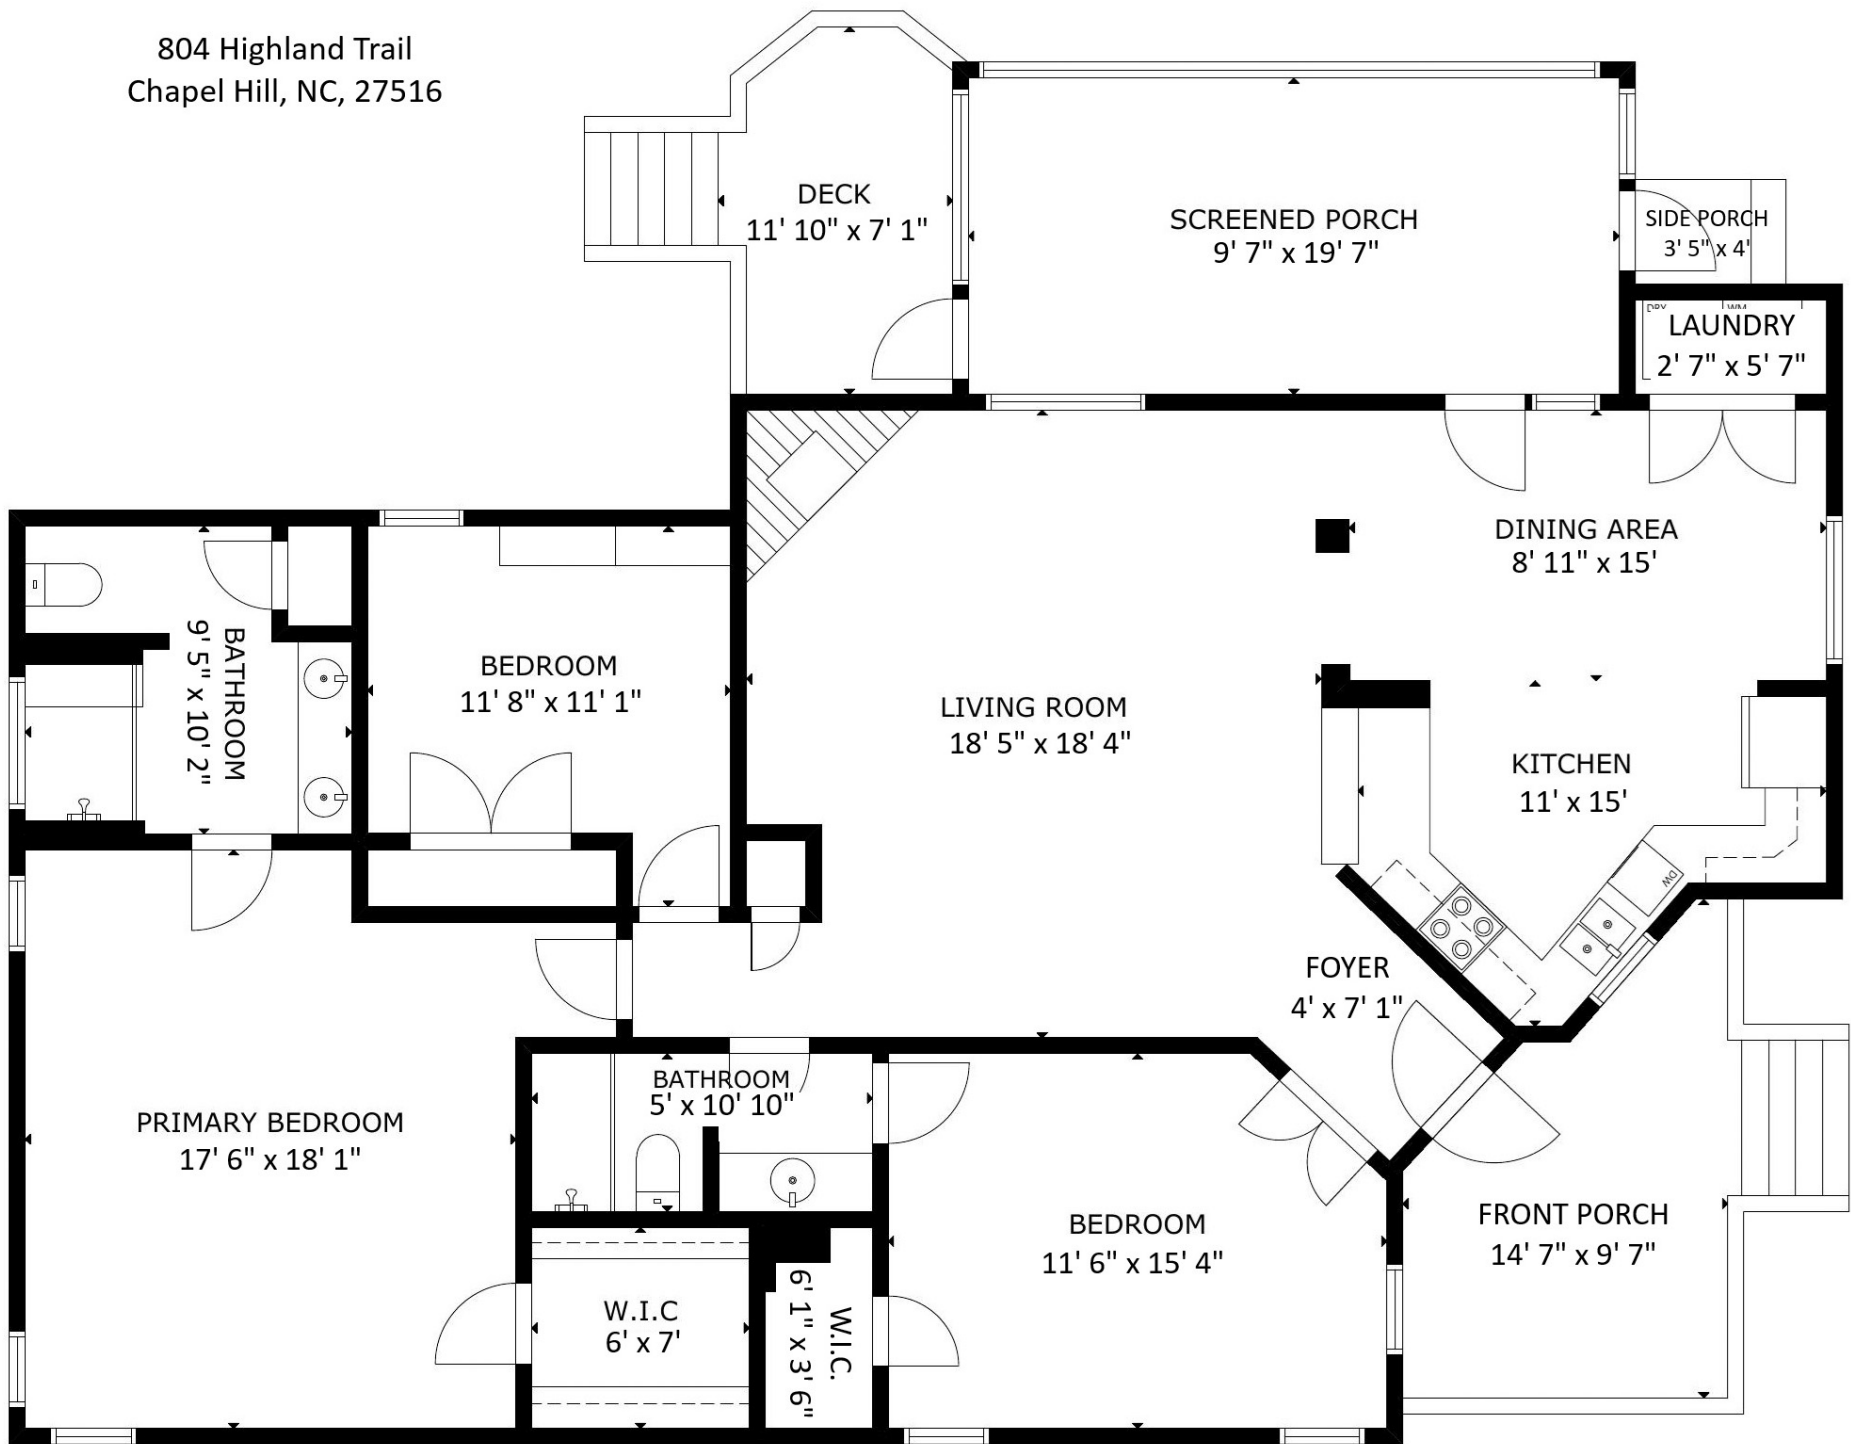

804 Highland Trail  
Chapel Hill, NC, 27516

MAIN FLOOR

The following dimensions are approximate interior wall to wall dimensions, measured on site, from the widest portion of each room, then calculated to Feet/Inches from Rounded Decimal Feet. Information deemed reliable, but not guaranteed.