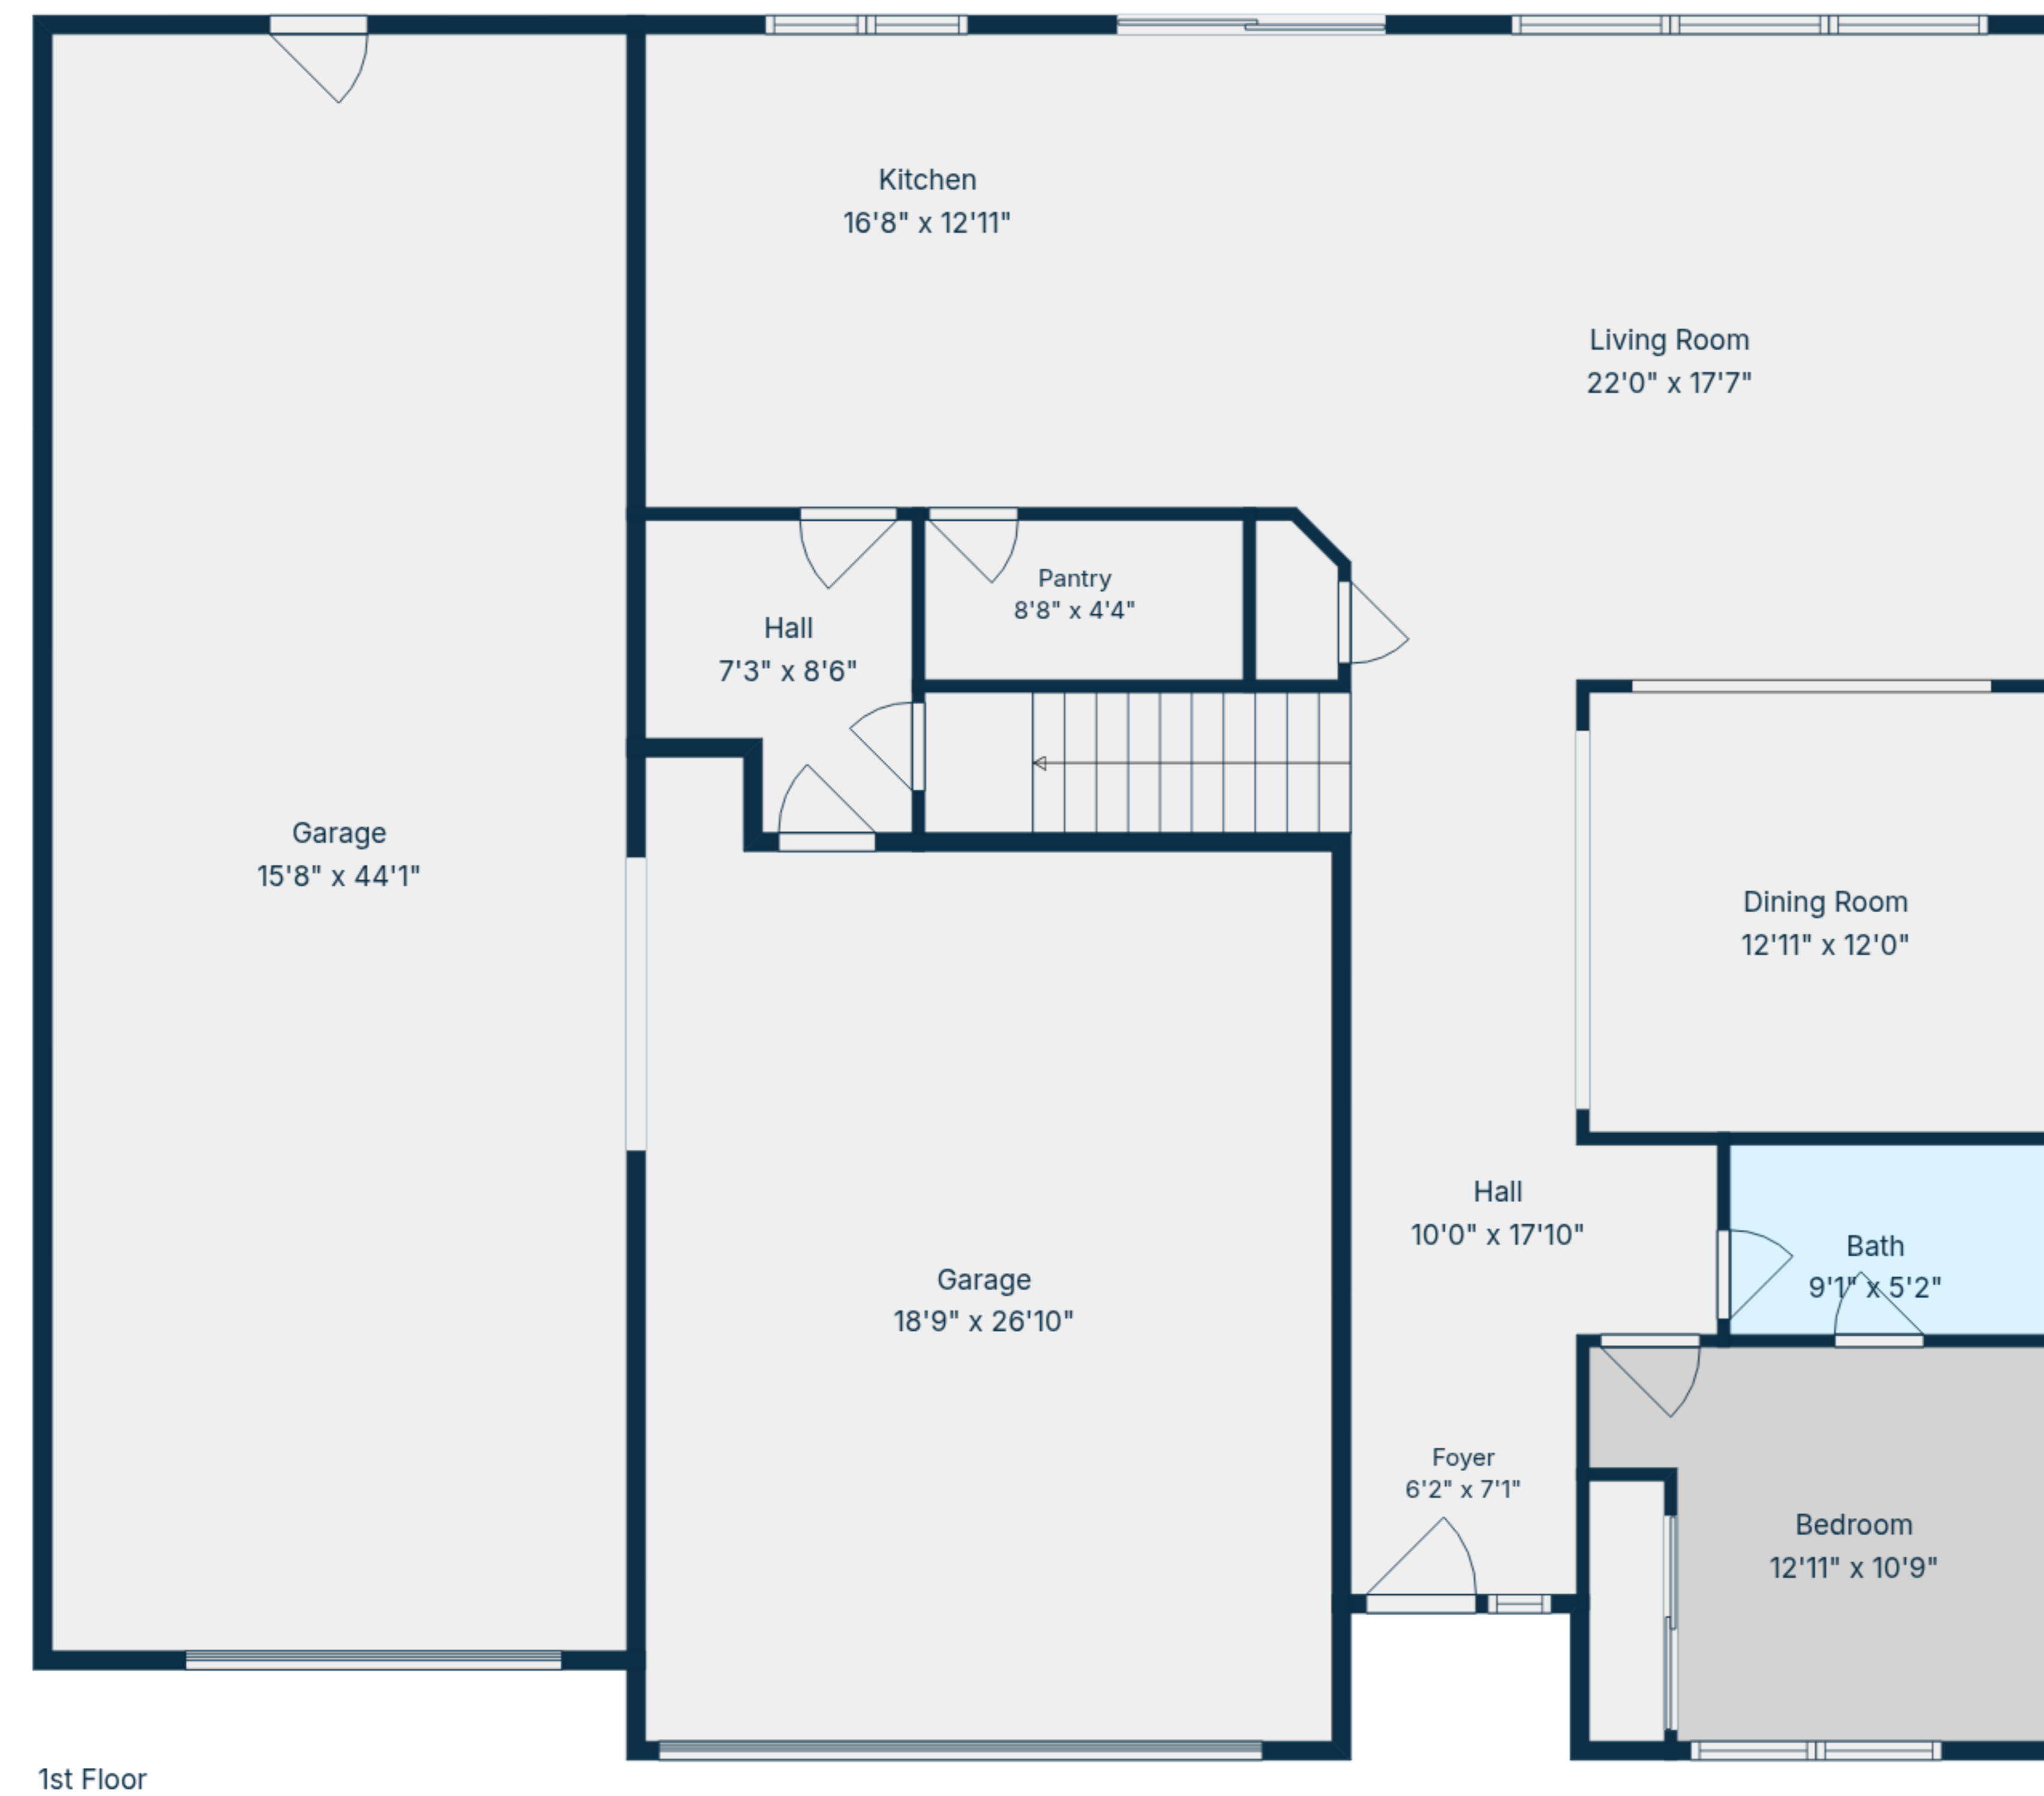

Total: 2939 sq. ft

1st Floor: 1288 sq. Ft, 2nd Floor: 1651 sq. ft

Excluded Areas: Garage: 1152 sq. Ft, Walls: 235 sq. ft

Total: 2939 sq. ft

1st Floor: 1288 sq. Ft, 2nd Floor: 1651 sq. ft

Excluded Areas: Garage: 1152 sq. Ft, Walls: 235 sq. ft

Total: 2939 sq. ft
 1st Floor: 1288 sq. Ft, 2nd Floor: 1651 sq. ft
 Excluded Areas: Garage: 1152 sq. Ft, Walls: 235 sq. ft