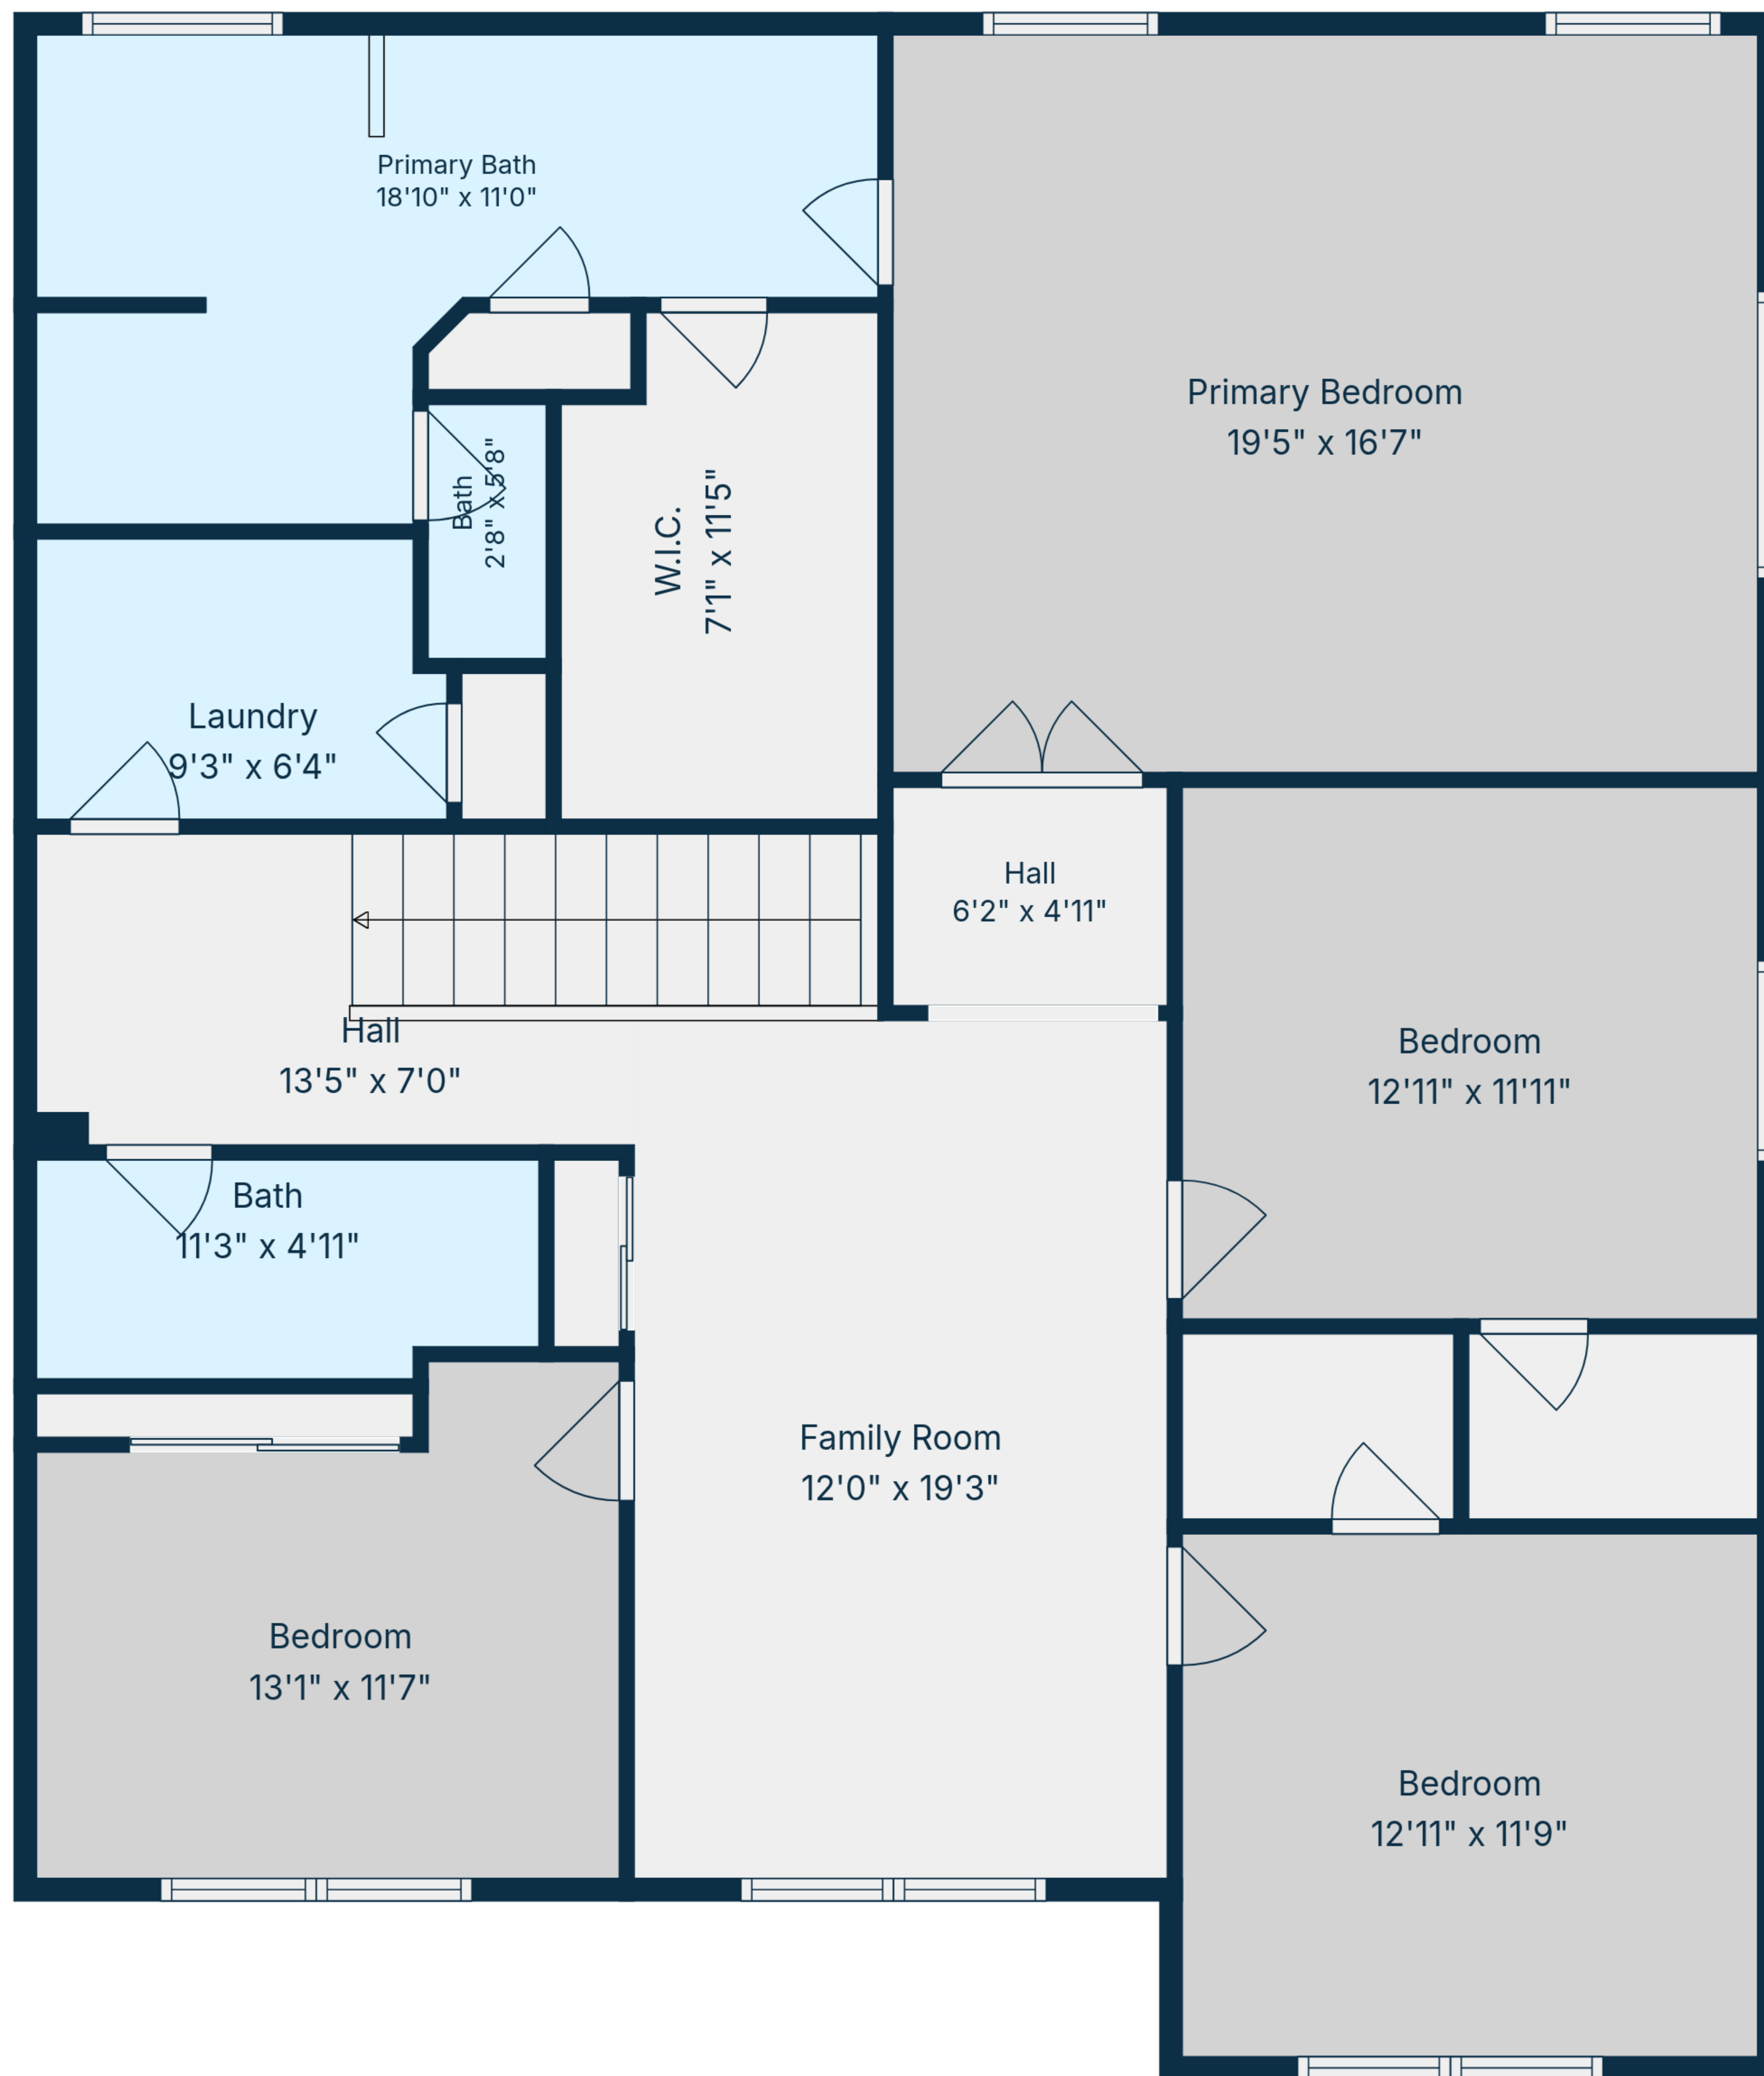

Total: 2939 sq. ft

1st Floor: 1288 sq. Ft, 2nd Floor: 1651 sq. ft

Excluded Areas: Garage: 1152 sq. Ft, Walls: 235 sq. ft

Total: 2939 sq. ft

1st Floor: 1288 sq. Ft, 2nd Floor: 1651 sq. ft

Excluded Areas: Garage: 1152 sq. Ft, Walls: 235 sq. ft

Total: 2939 sq. ft
 1st Floor: 1288 sq. Ft, 2nd Floor: 1651 sq. ft
 Excluded Areas: Garage: 1152 sq. Ft, Walls: 235 sq. ft