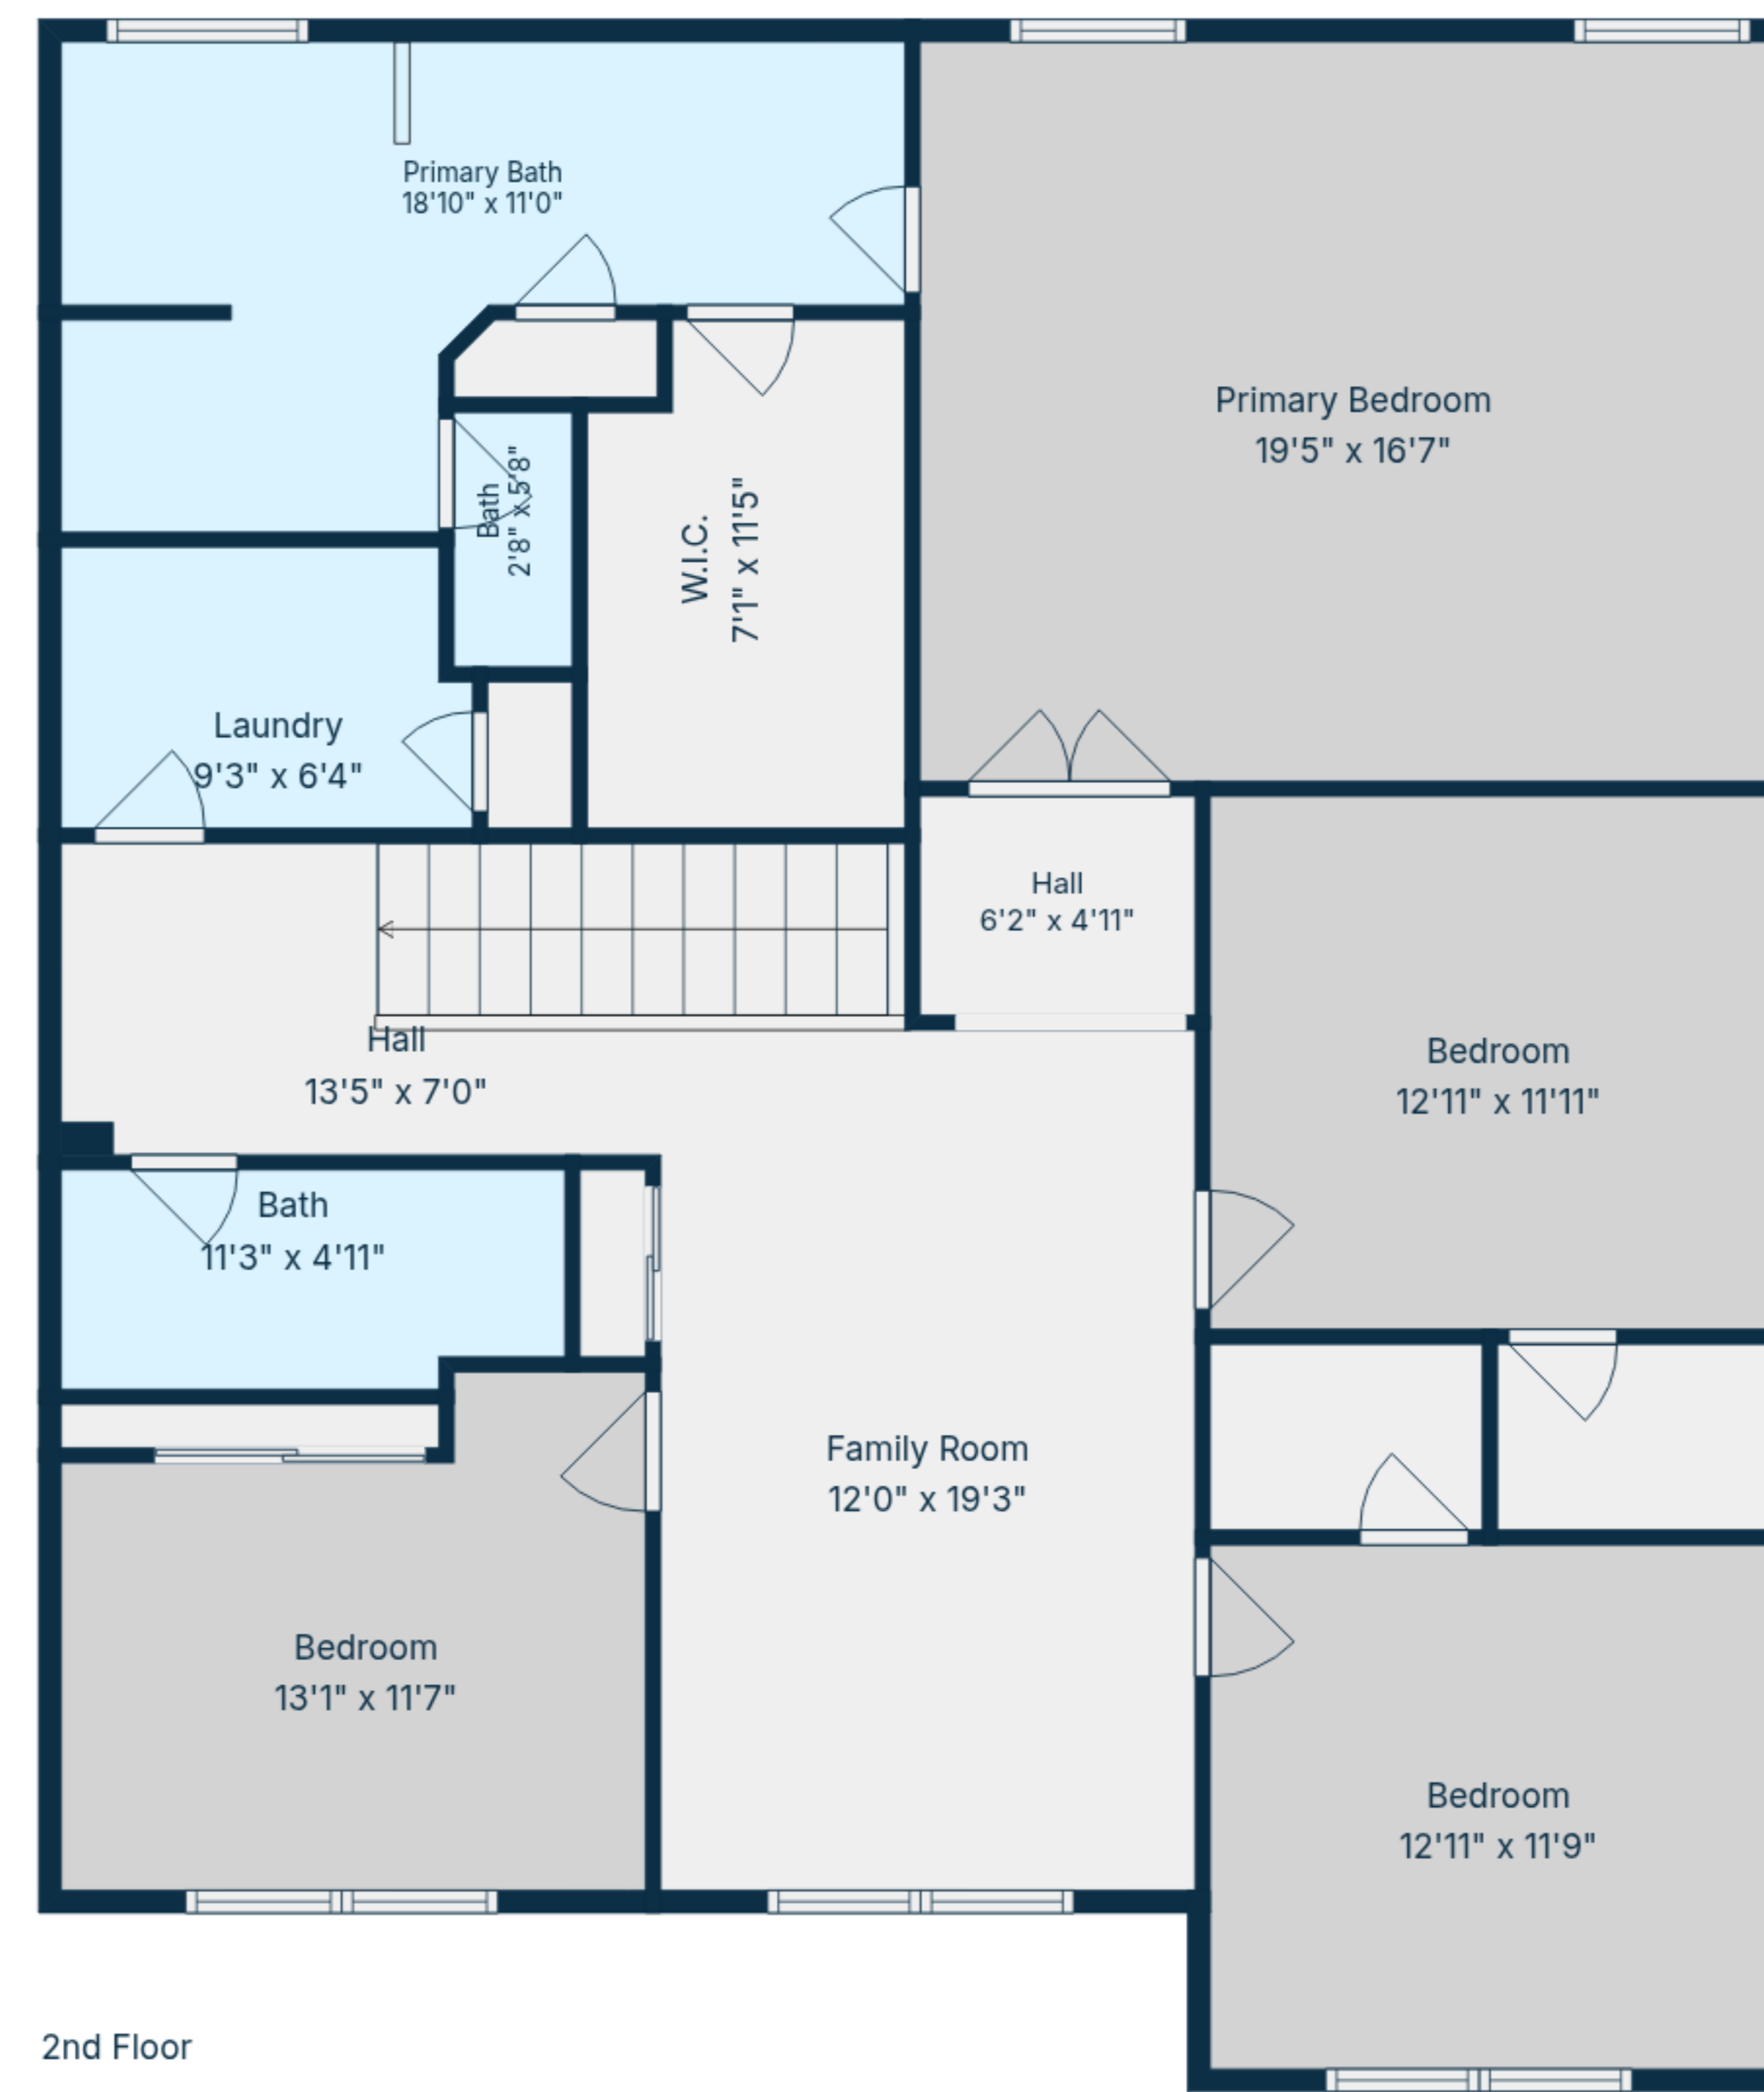

Total: 2939 sq. ft

1st Floor: 1288 sq. Ft, 2nd Floor: 1651 sq. ft

Excluded Areas: Garage: 1152 sq. Ft, Walls: 235 sq. ft

Total: 2939 sq. ft

1st Floor: 1288 sq. Ft, 2nd Floor: 1651 sq. ft

Excluded Areas: Garage: 1152 sq. Ft, Walls: 235 sq. ft

Total: 2939 sq. ft
 1st Floor: 1288 sq. Ft, 2nd Floor: 1651 sq. ft
 Excluded Areas: Garage: 1152 sq. Ft, Walls: 235 sq. ft