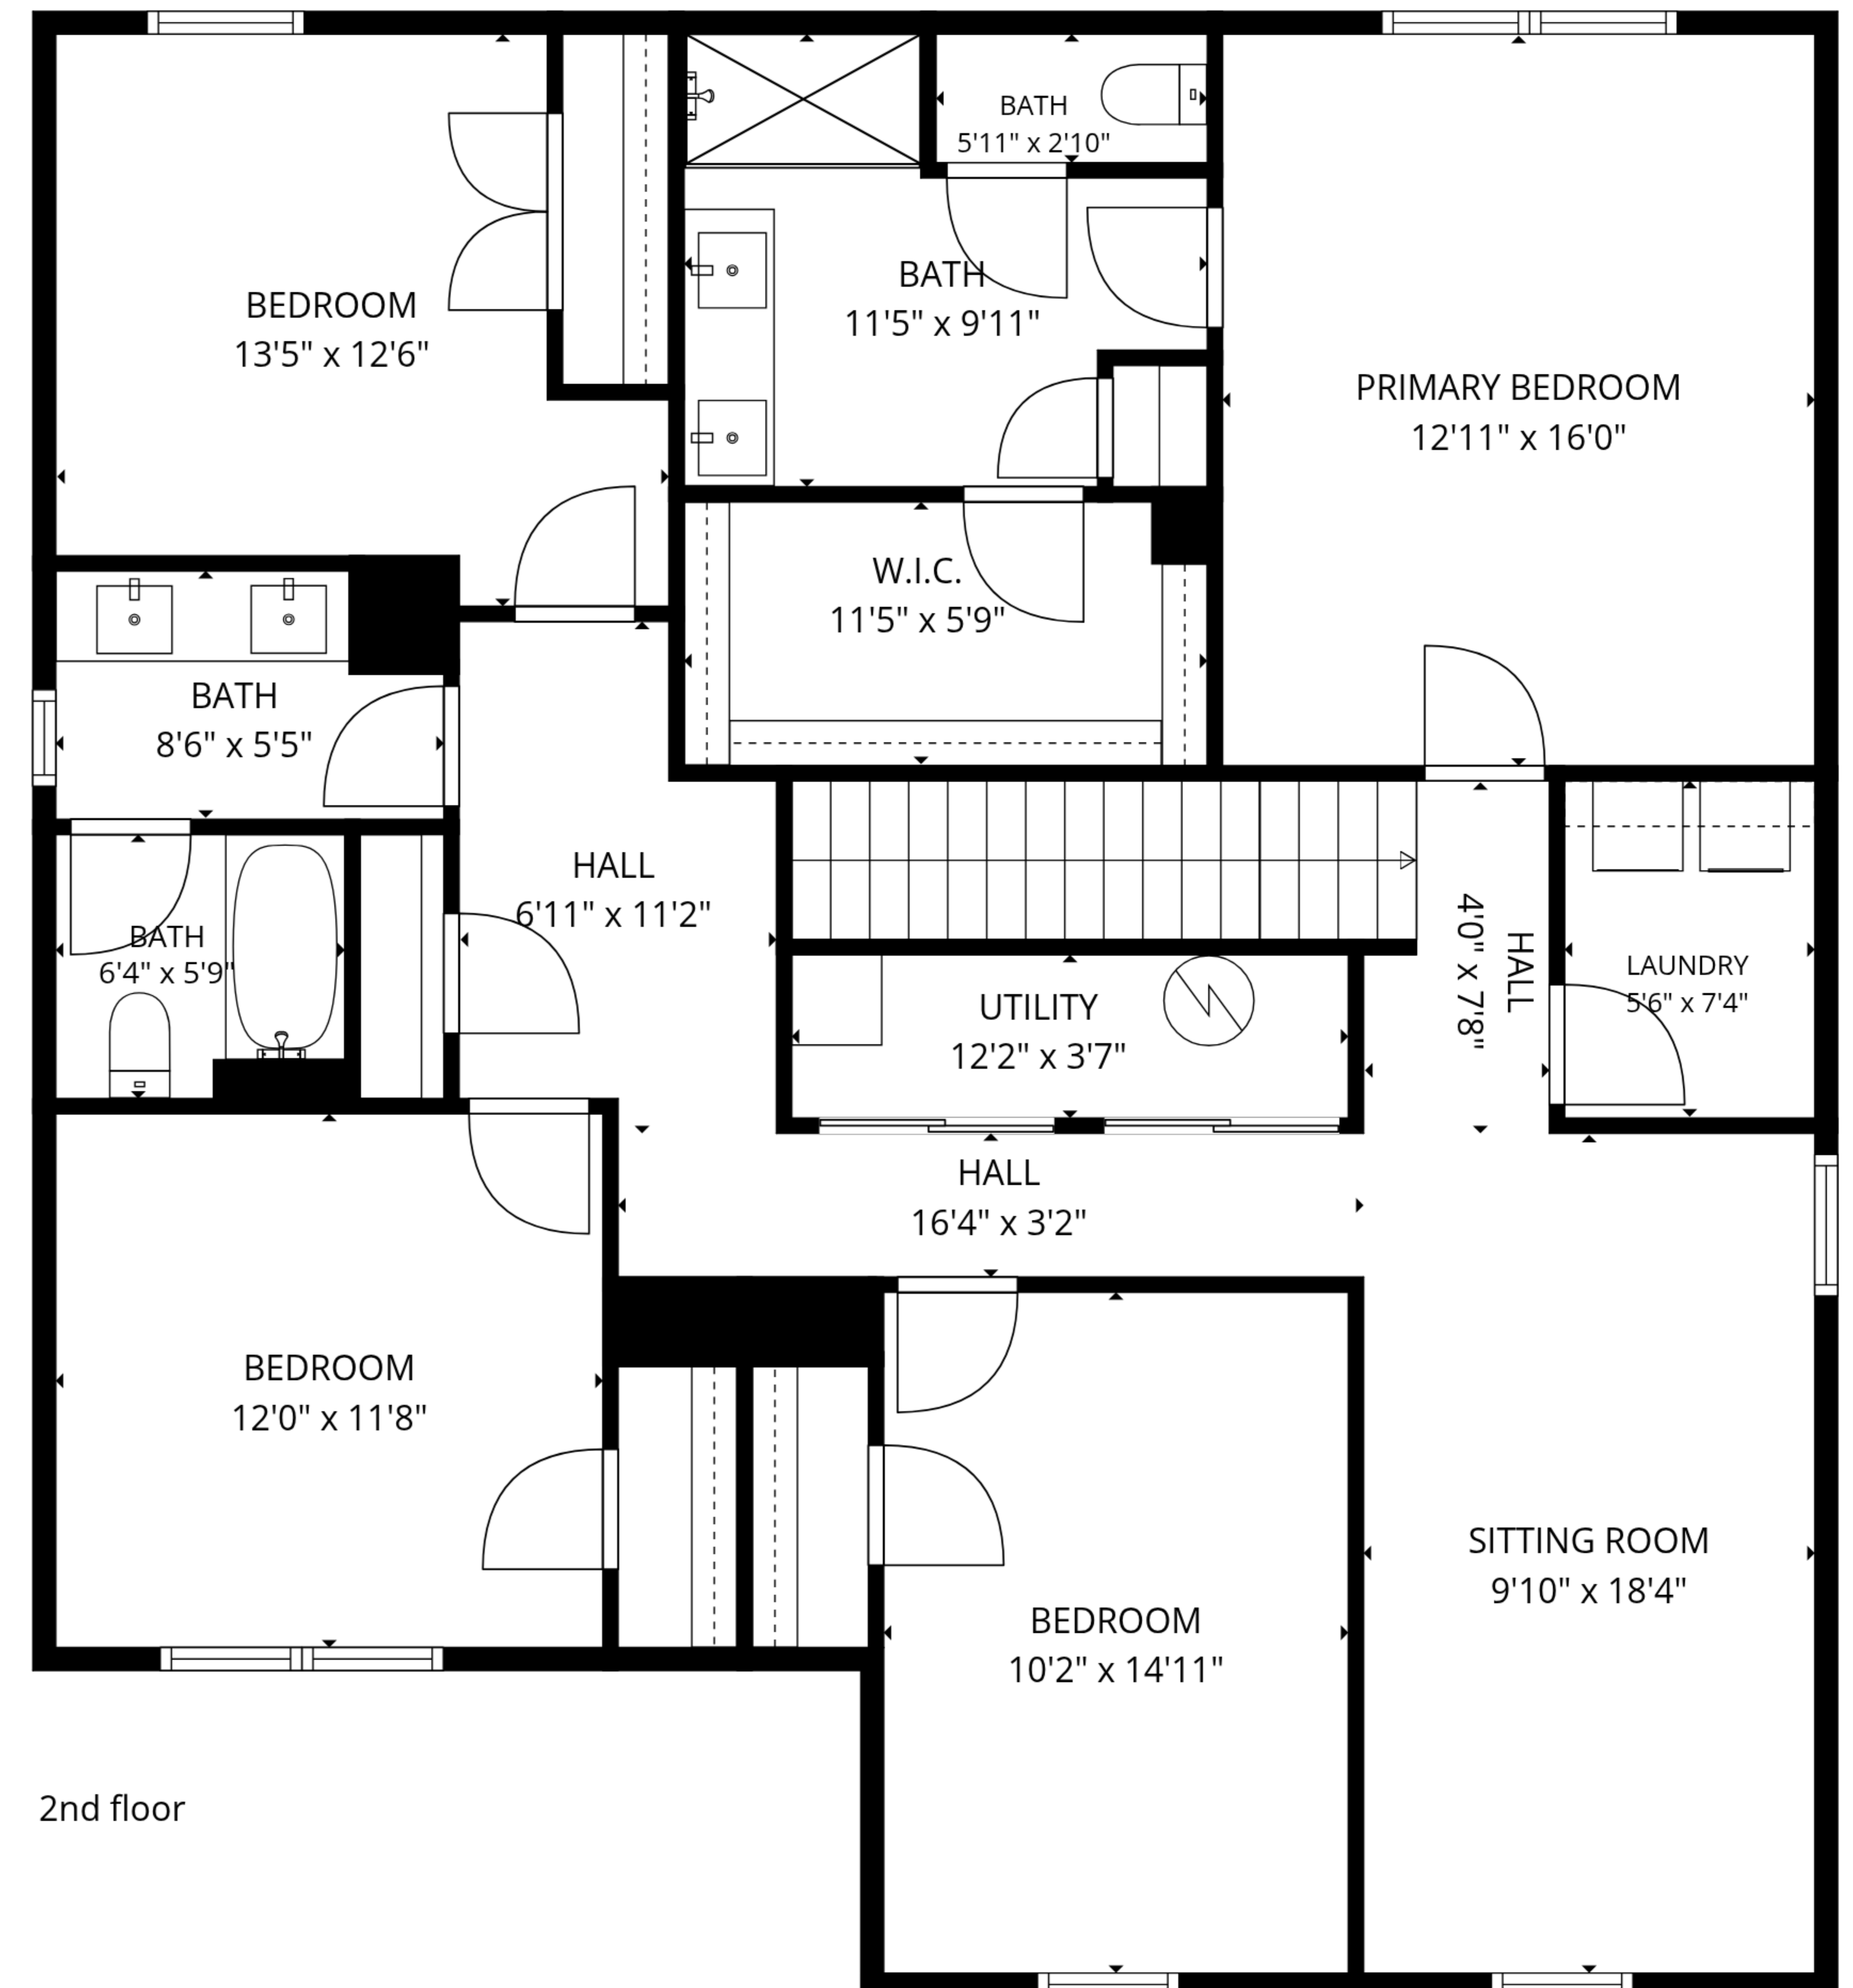

**TOTAL: 2545 sq. ft**

1st floor: 1042 sq. ft, 2nd floor: 1503 sq. ft

EXCLUDED AREAS: PORCH: 89 sq. ft, PATIO: 89 sq. ft, GARAGE: 443 sq. ft,  
WALLS: 181 sq. ft

**TOTAL: 2545 sq. ft**

1st floor: 1042 sq. ft, 2nd floor: 1503 sq. ft

EXCLUDED AREAS: PORCH: 89 sq. ft, PATIO: 89 sq. ft, GARAGE: 443 sq. ft,  
WALLS: 181 sq. ft

1st floor

2nd floor

**TOTAL: 2545 sq. ft**  
 1st floor: 1042 sq. ft, 2nd floor: 1503 sq. ft  
 EXCLUDED AREAS: PORCH: 89 sq. ft, PATIO: 89 sq. ft, GARAGE: 443 sq. ft,  
 WALLS: 181 sq. ft