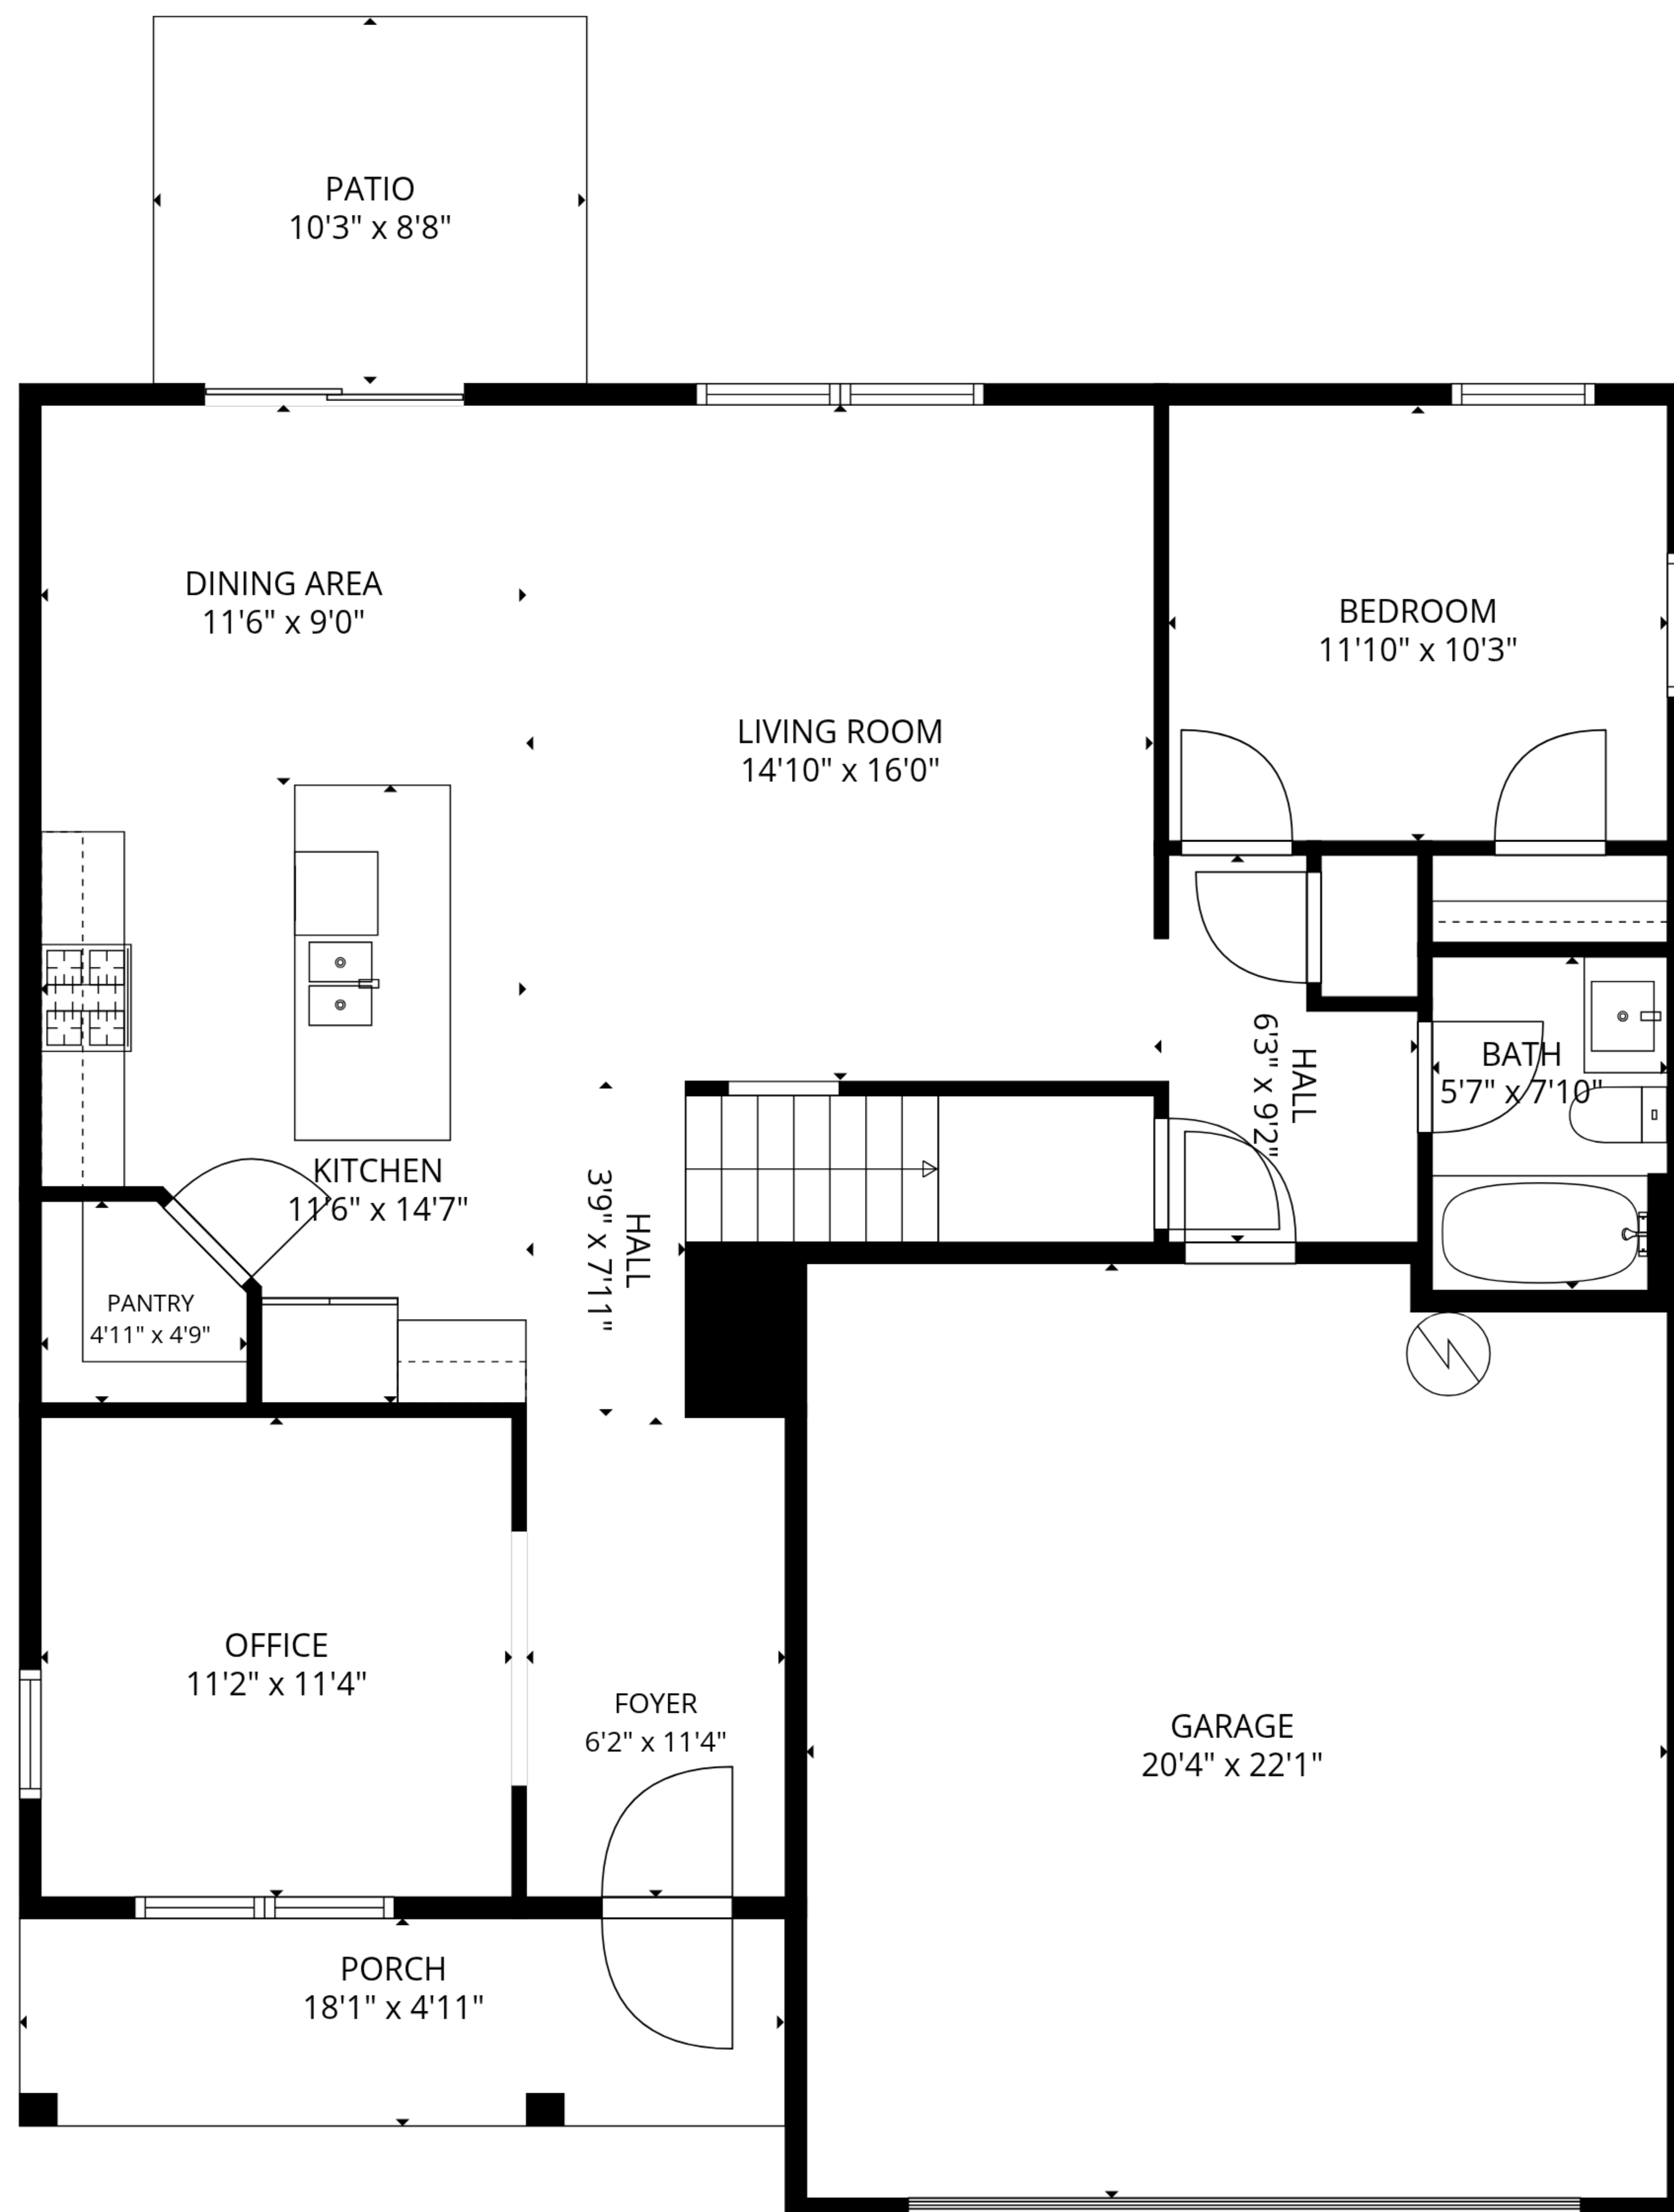

**TOTAL: 2545 sq. ft**

1st floor: 1042 sq. ft, 2nd floor: 1503 sq. ft

EXCLUDED AREAS: PORCH: 89 sq. ft, PATIO: 89 sq. ft, GARAGE: 443 sq. ft,  
WALLS: 181 sq. ft

**TOTAL: 2545 sq. ft**

1st floor: 1042 sq. ft, 2nd floor: 1503 sq. ft

EXCLUDED AREAS: PORCH: 89 sq. ft, PATIO: 89 sq. ft, GARAGE: 443 sq. ft,  
WALLS: 181 sq. ft

1st floor

2nd floor

**TOTAL: 2545 sq. ft**  
 1st floor: 1042 sq. ft, 2nd floor: 1503 sq. ft  
 EXCLUDED AREAS: PORCH: 89 sq. ft, PATIO: 89 sq. ft, GARAGE: 443 sq. ft,  
 WALLS: 181 sq. ft