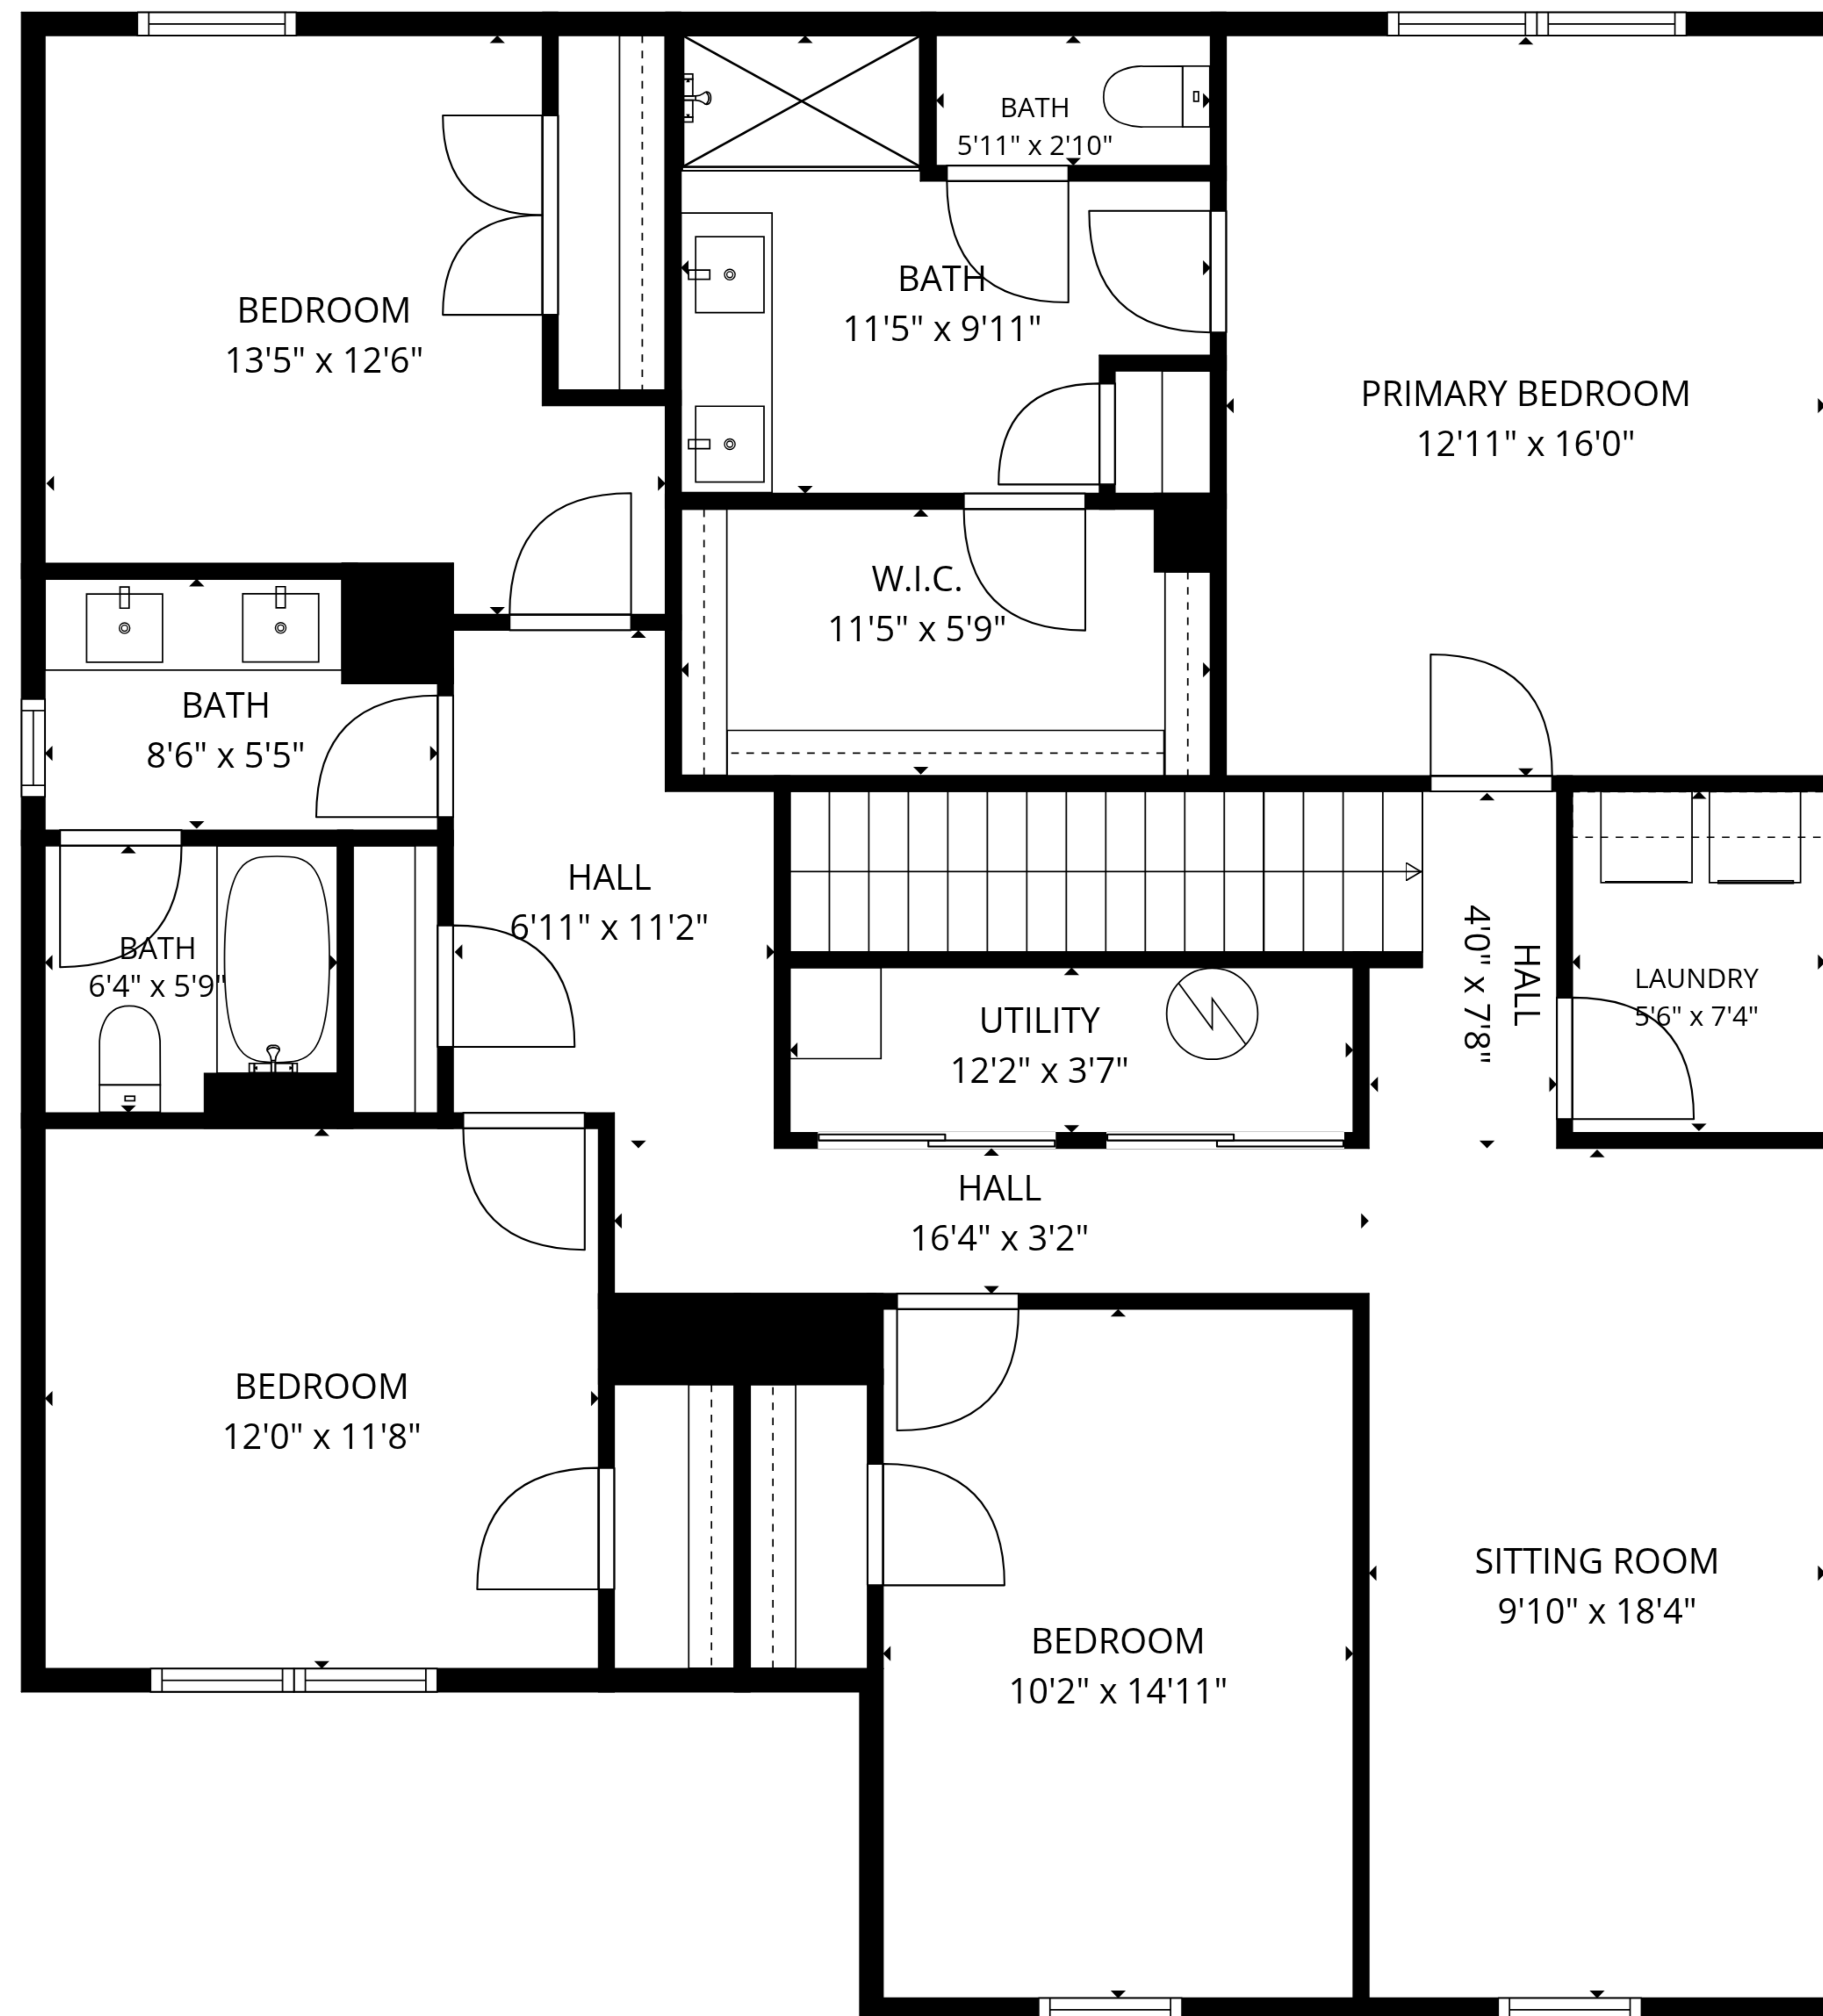

**TOTAL: 2545 sq. ft**

1st floor: 1042 sq. ft, 2nd floor: 1503 sq. ft

EXCLUDED AREAS: PORCH: 89 sq. ft, PATIO: 89 sq. ft, GARAGE: 443 sq. ft,  
WALLS: 181 sq. ft

**TOTAL: 2545 sq. ft**

1st floor: 1042 sq. ft, 2nd floor: 1503 sq. ft

EXCLUDED AREAS: PORCH: 89 sq. ft, PATIO: 89 sq. ft, GARAGE: 443 sq. ft,  
WALLS: 181 sq. ft

1st floor

2nd floor

**TOTAL: 2545 sq. ft**  
 1st floor: 1042 sq. ft, 2nd floor: 1503 sq. ft  
 EXCLUDED AREAS: PORCH: 89 sq. ft, PATIO: 89 sq. ft, GARAGE: 443 sq. ft,  
 WALLS: 181 sq. ft