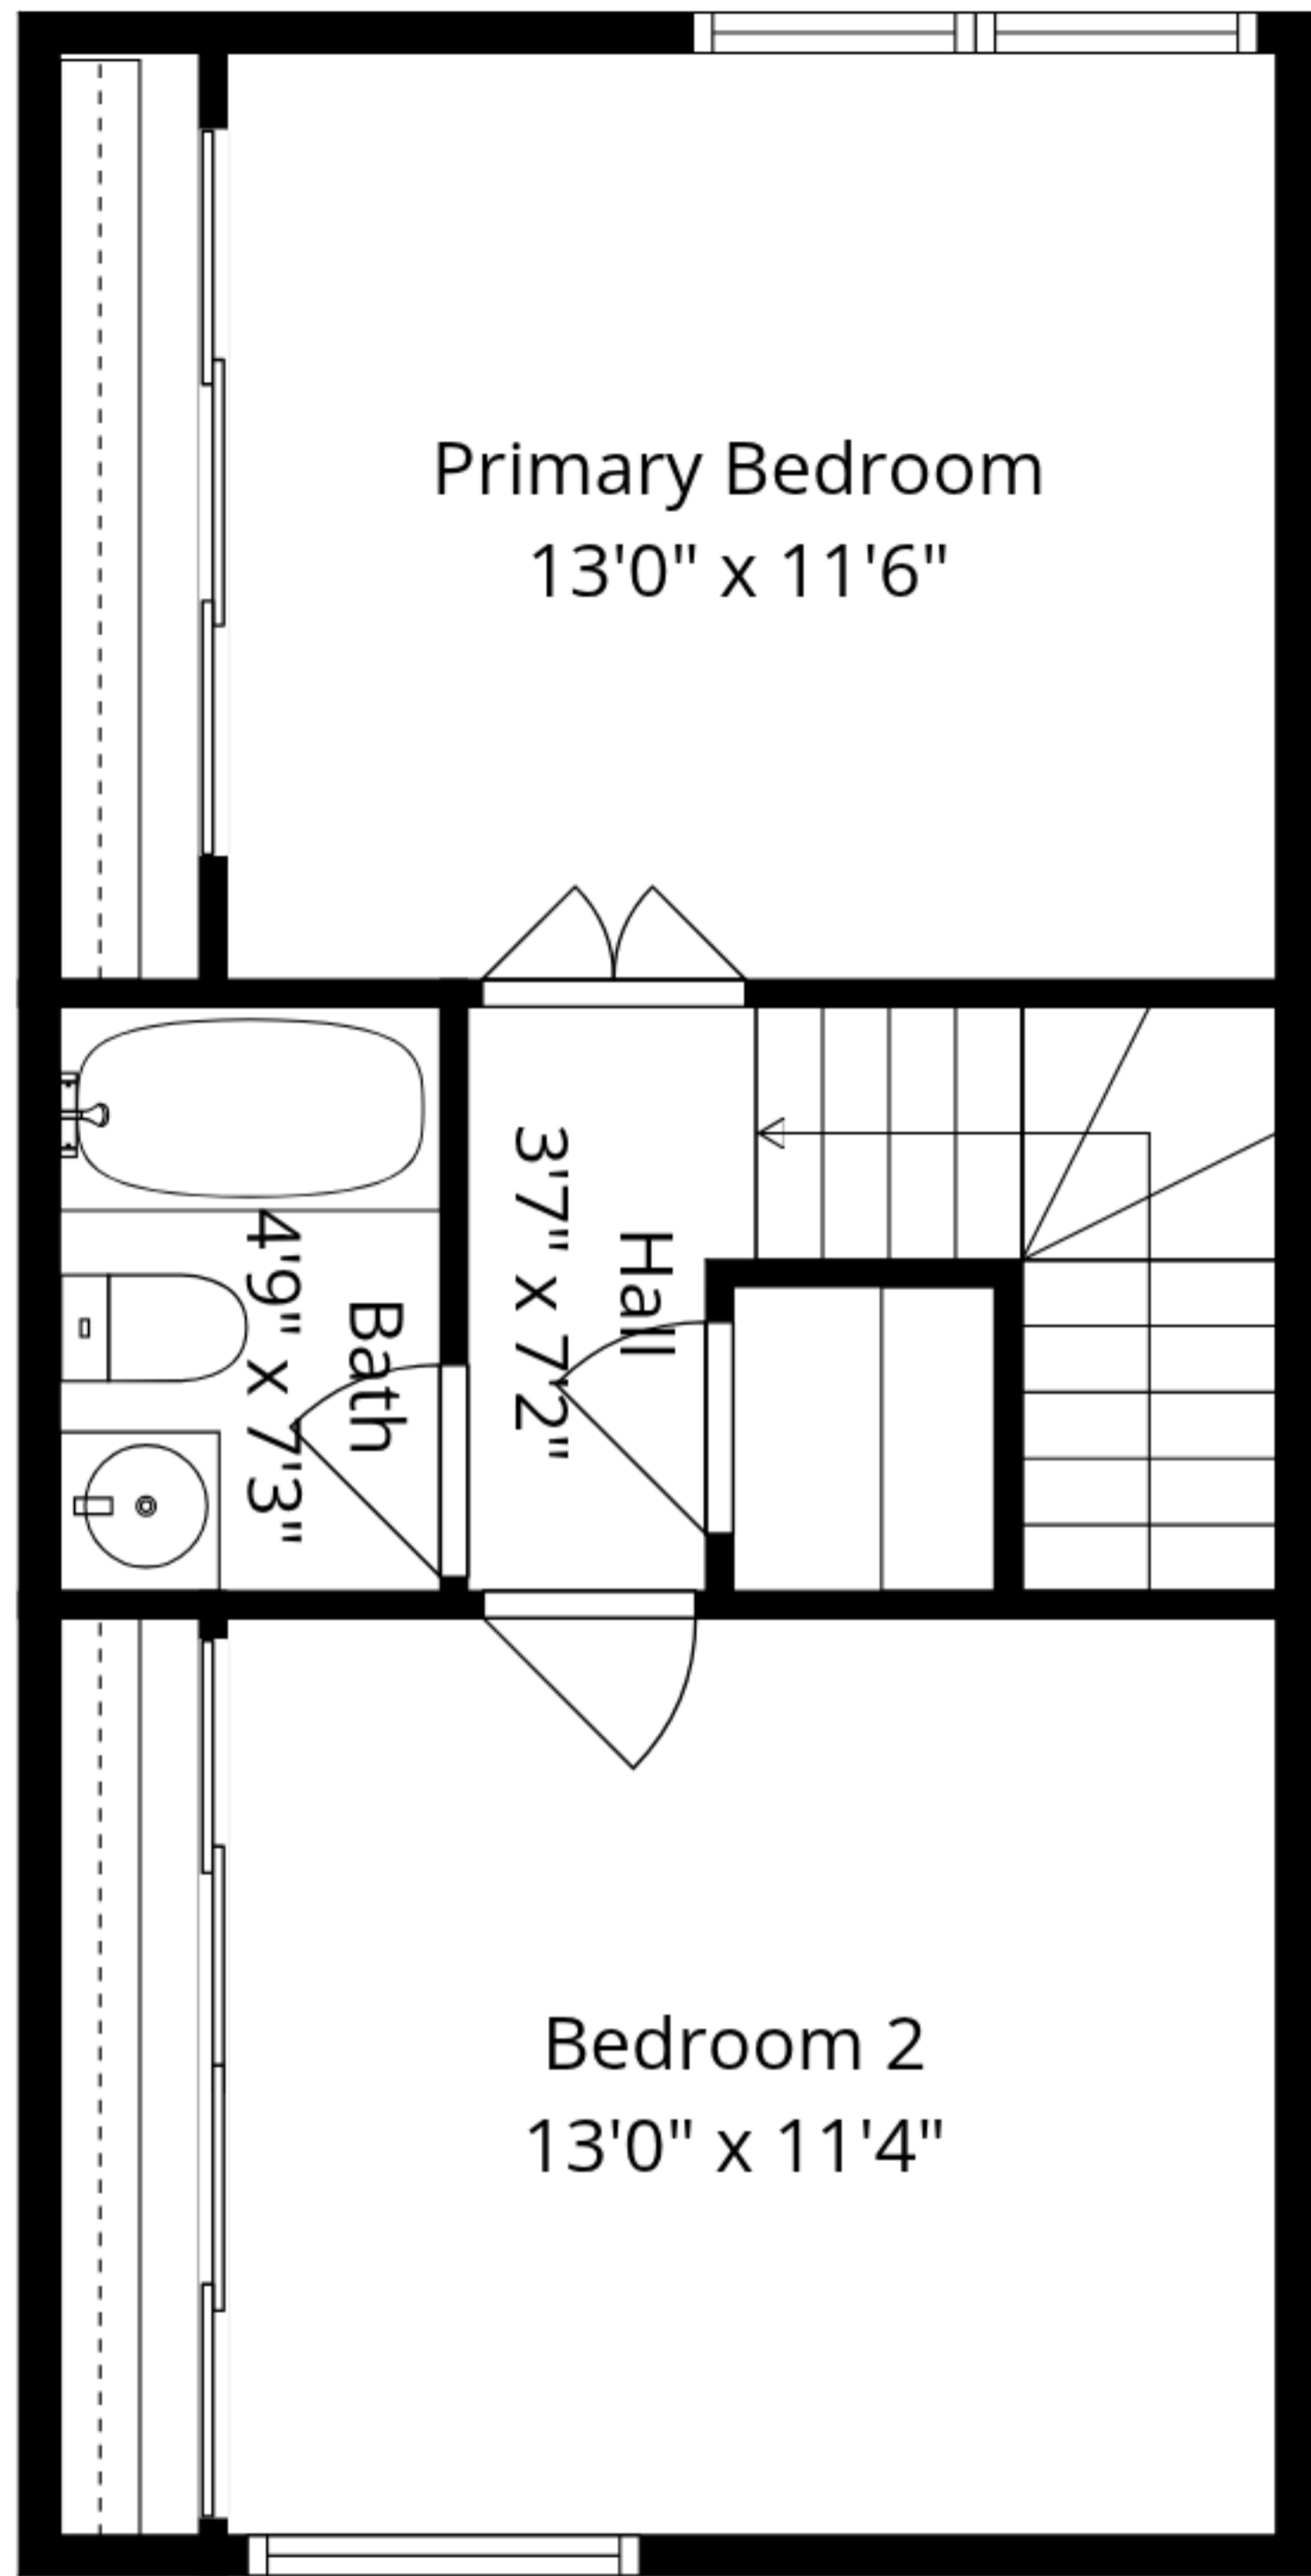

Total GLA: 1018 sq. ft | Total: 1018 sq. ft
Main floor: 509 sq. ft
Upper floor: 509 sq. ft

Sizes And Dimensions Are Approximate. Actual May Vary.

Total GLA: 1018 sq. ft | Total: 1018 sq. ft
Main floor: 509 sq. ft
Upper floor: 509 sq. ft

Sizes And Dimensions Are Approximate. Actual May Vary.

Main Floor

Upper Floor

Total GLA: 1018 sq. ft | Total: 1018 sq. ft

Main floor: 509 sq. ft

Upper floor: 509 sq. ft

Sizes And Dimensions Are Approximate. Actual May Vary.