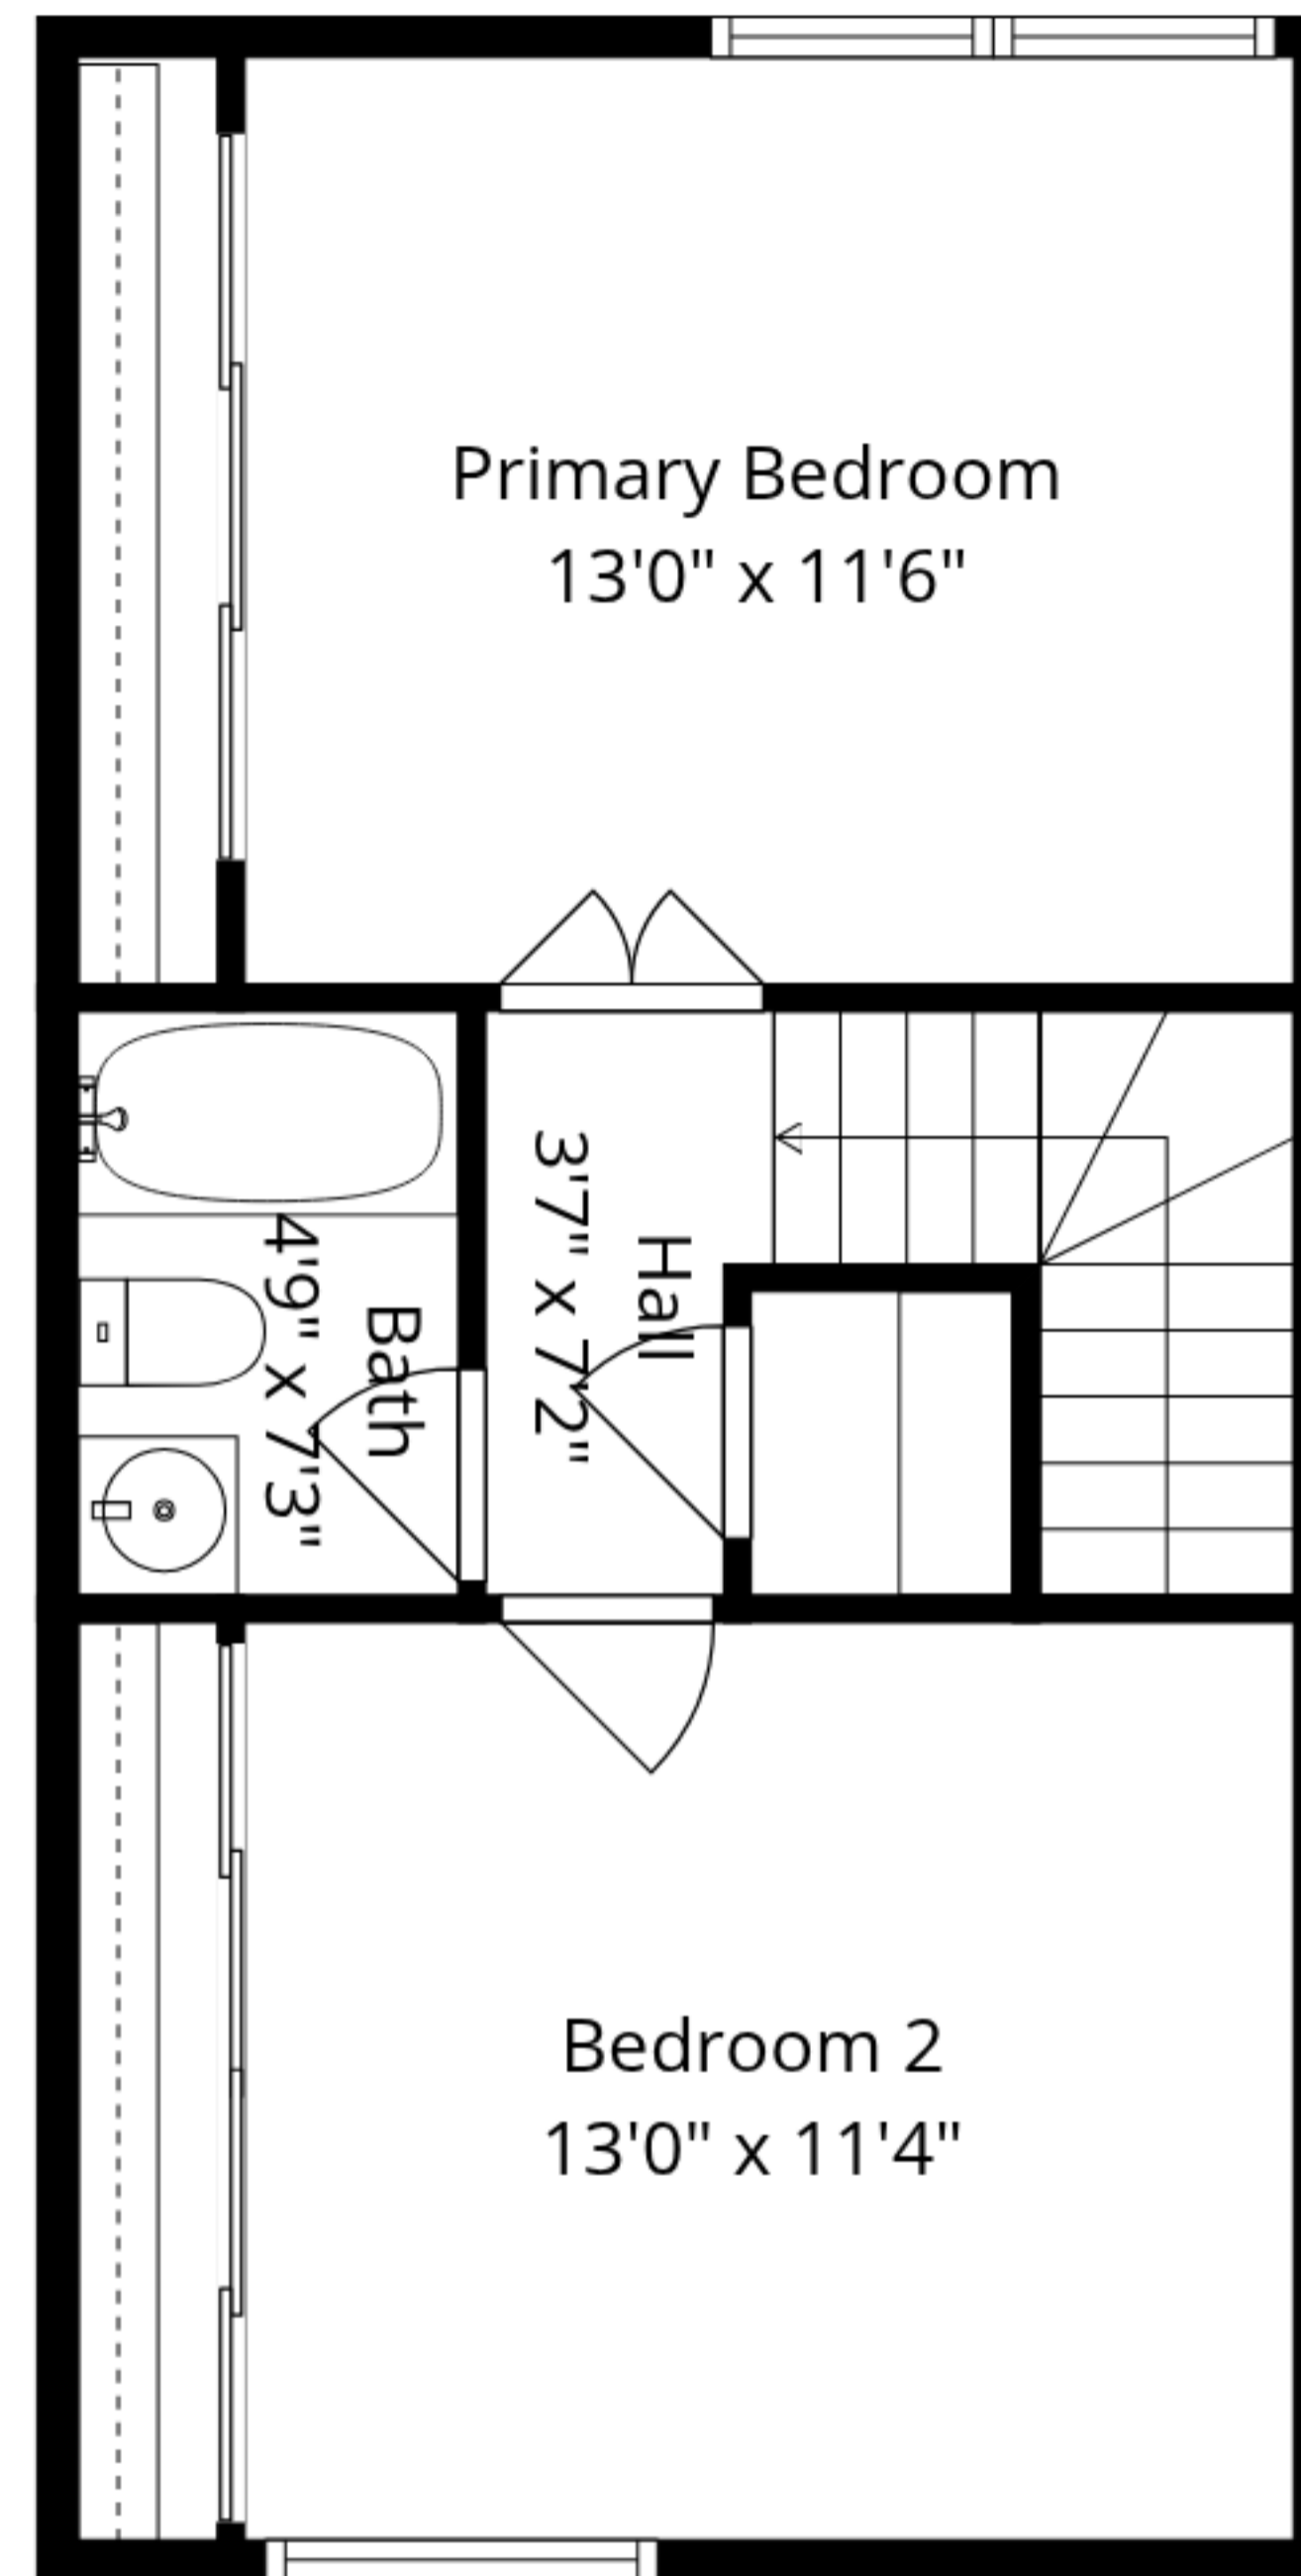

Total GLA: 1018 sq. ft | Total: 1018 sq. ft
Main floor: 509 sq. ft
Upper floor: 509 sq. ft

Sizes And Dimensions Are Approximate. Actual May Vary.

Total GLA: 1018 sq. ft | Total: 1018 sq. ft
Main floor: 509 sq. ft
Upper floor: 509 sq. ft

Sizes And Dimensions Are Approximate. Actual May Vary.

Main Floor

Upper Floor

Total GLA: 1018 sq. ft | Total: 1018 sq. ft

Main floor: 509 sq. ft

Upper floor: 509 sq. ft

Sizes And Dimensions Are Approximate. Actual May Vary.