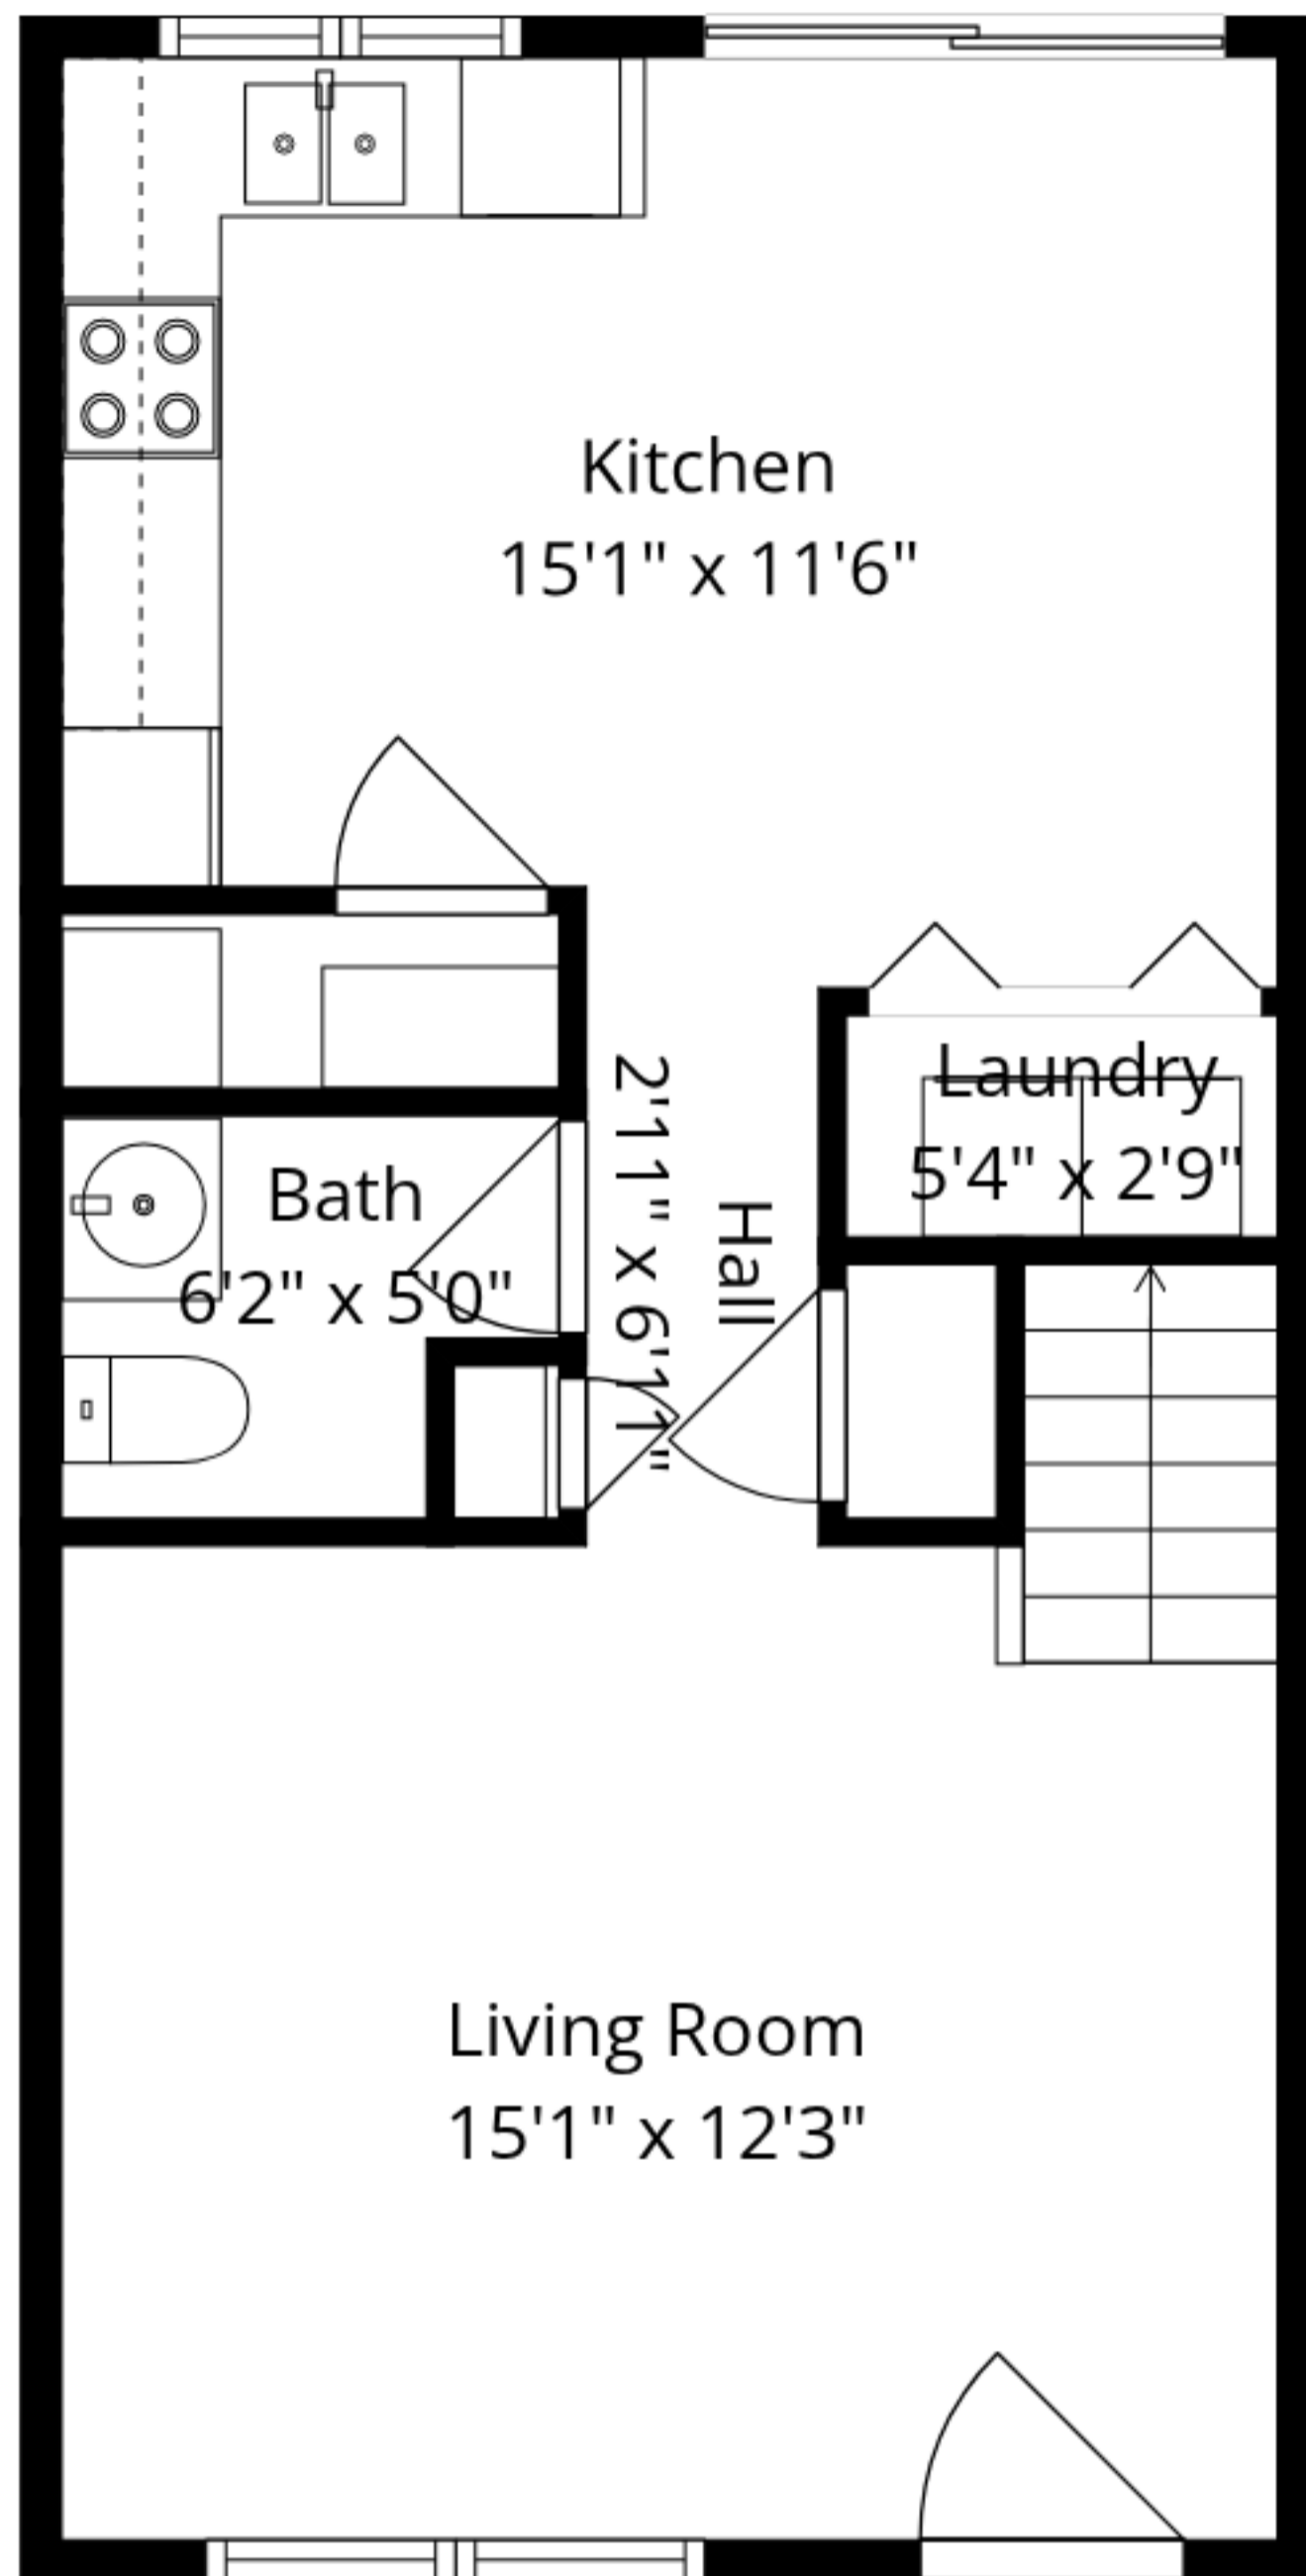

Total GLA: 1018 sq. ft | Total: 1018 sq. ft
Main floor: 509 sq. ft
Upper floor: 509 sq. ft

Sizes And Dimensions Are Approximate. Actual May Vary.

Total GLA: 1018 sq. ft | Total: 1018 sq. ft
Main floor: 509 sq. ft
Upper floor: 509 sq. ft

Sizes And Dimensions Are Approximate. Actual May Vary.

Main Floor

Upper Floor

Total GLA: 1018 sq. ft | Total: 1018 sq. ft

Main floor: 509 sq. ft

Upper floor: 509 sq. ft

Sizes And Dimensions Are Approximate. Actual May Vary.