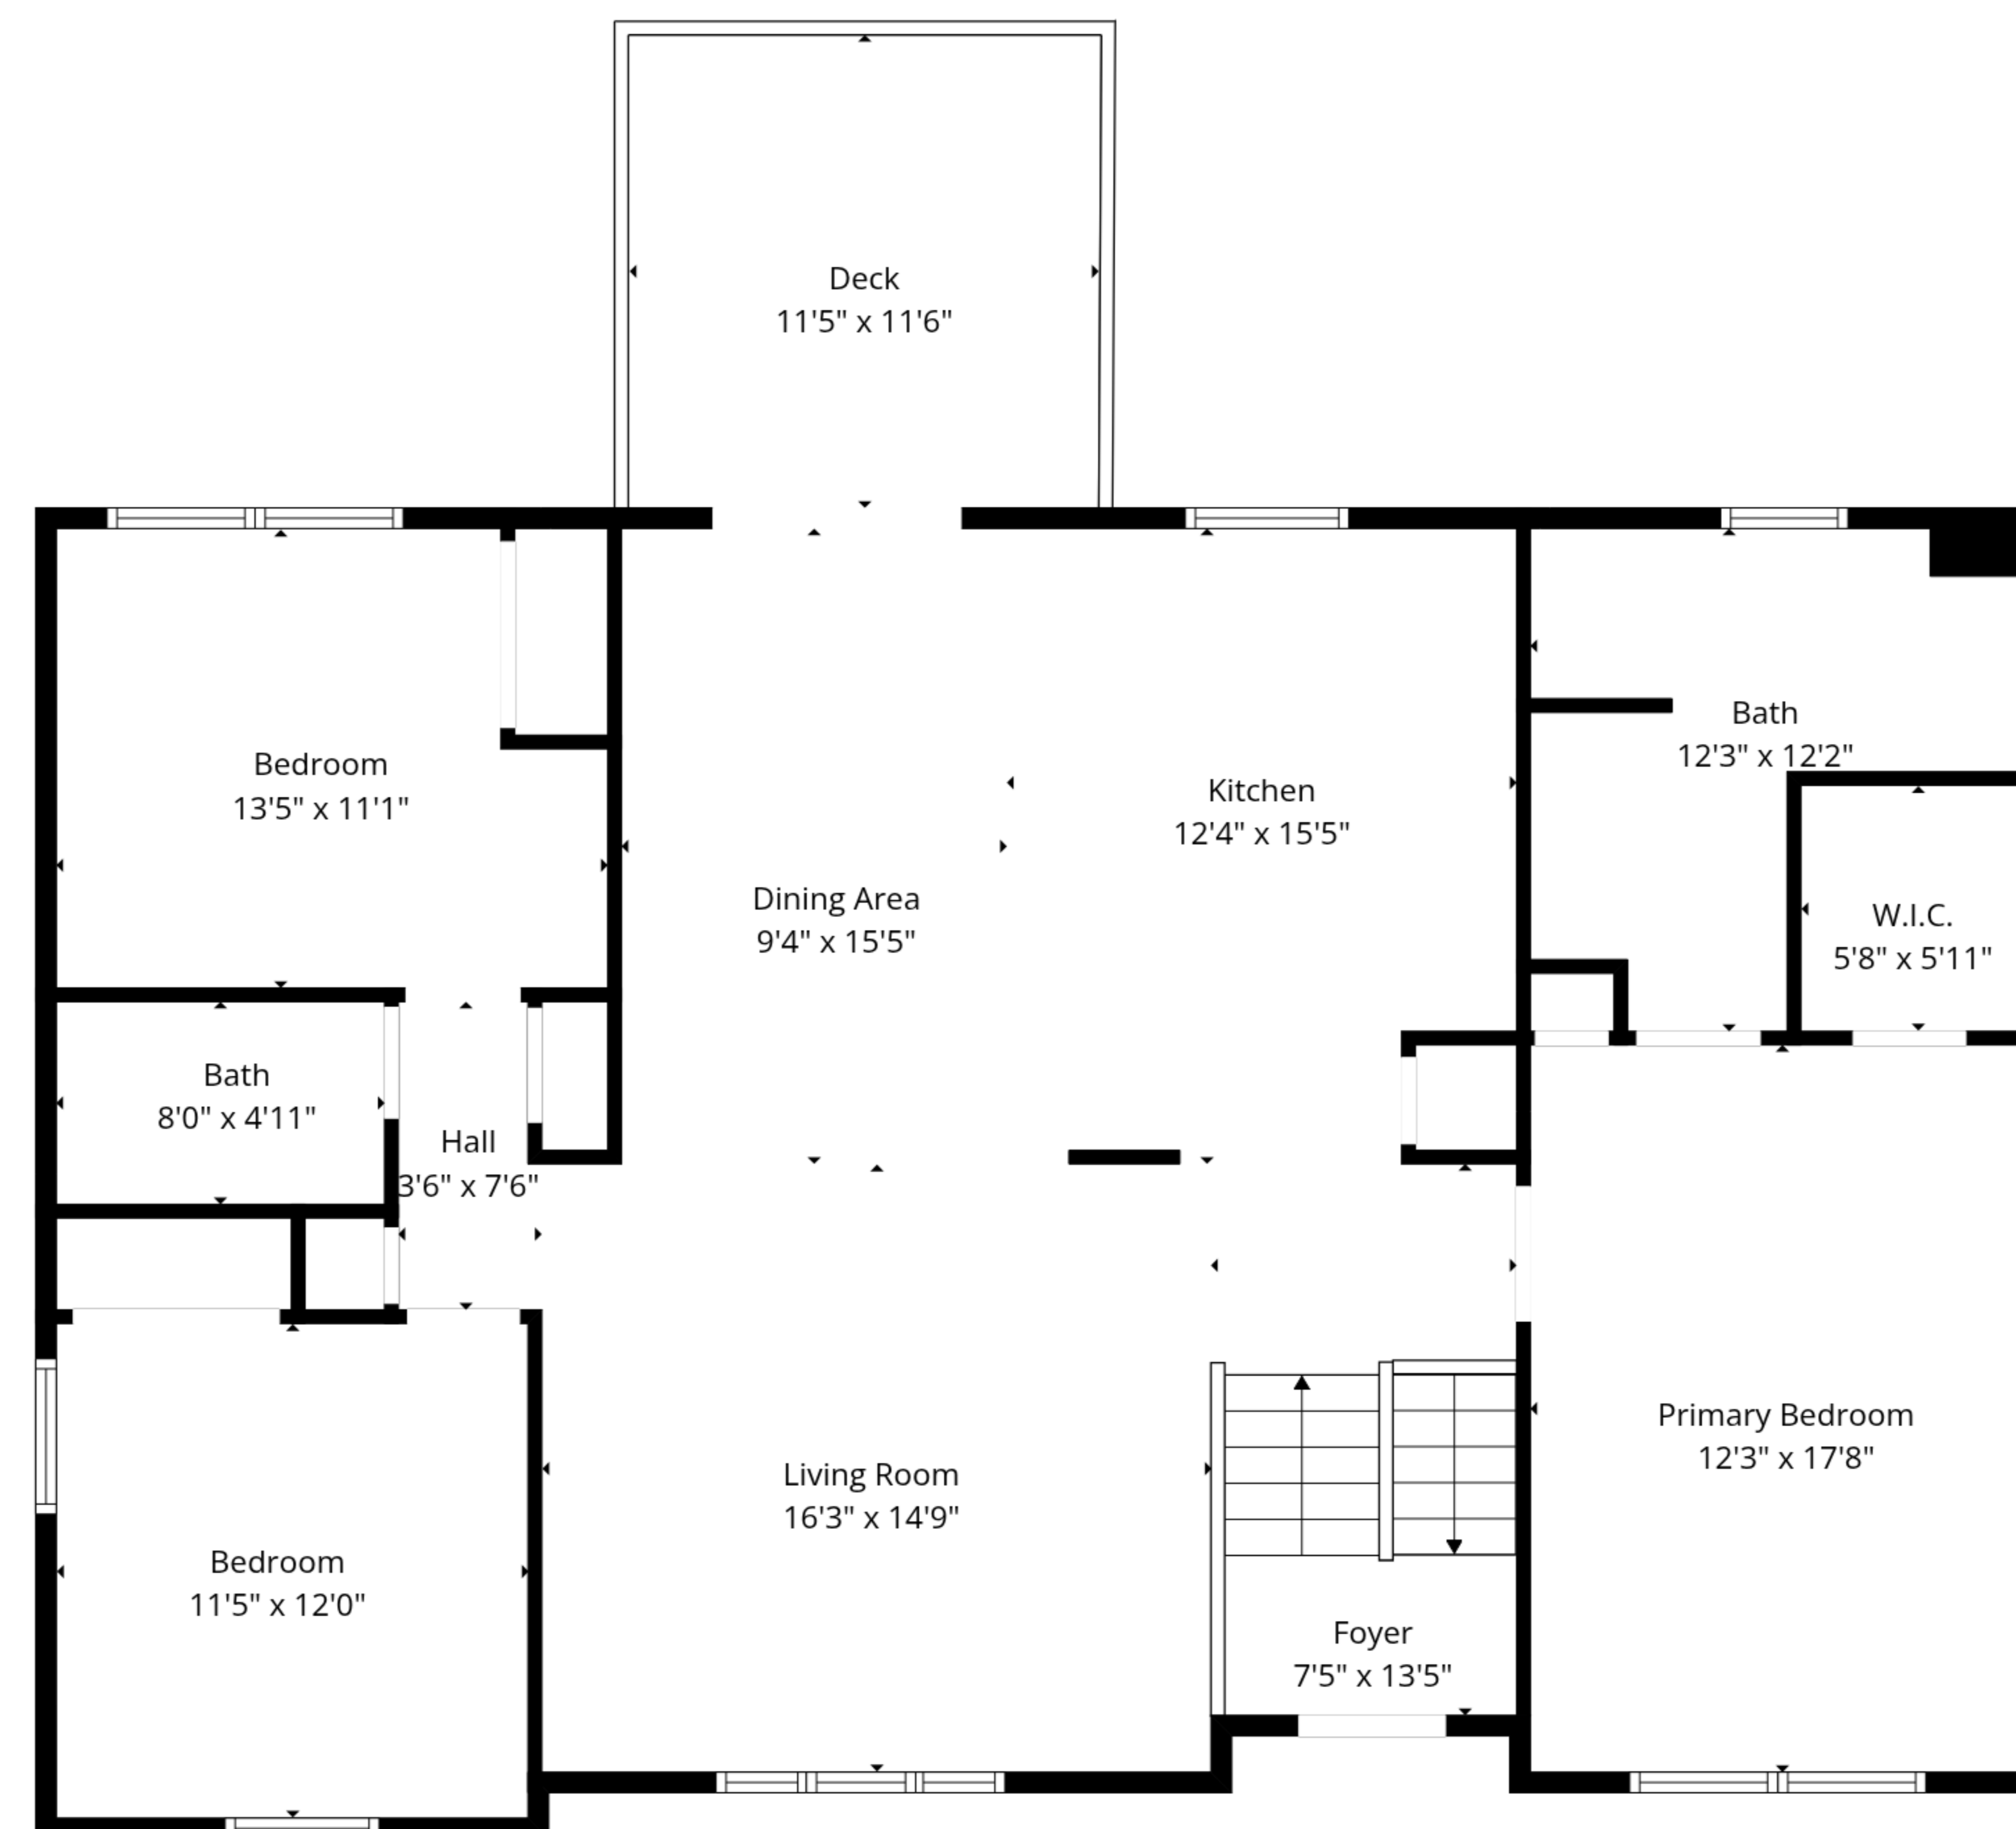

**TOTAL: 2778 sq. ft**  
 1st floor: 1326 sq. ft, 2nd floor: 1452 sq. ft  
 EXCLUDED AREAS: DECK: 131 sq. ft, WALLS: 171 sq. ft

Measurements Deemed Highly Reliable But Not Guaranteed. Measured By Cubicasa Tech.

2nd Floor

1st Floor

**TOTAL: 2778 sq. ft**  
 1st floor: 1326 sq. ft, 2nd floor: 1452 sq. ft  
 EXCLUDED AREAS: DECK: 131 sq. ft, WALLS: 171 sq. ft

Measurements Deemed Highly Reliable But Not Guaranteed. Measured By Cubicasa Tech.