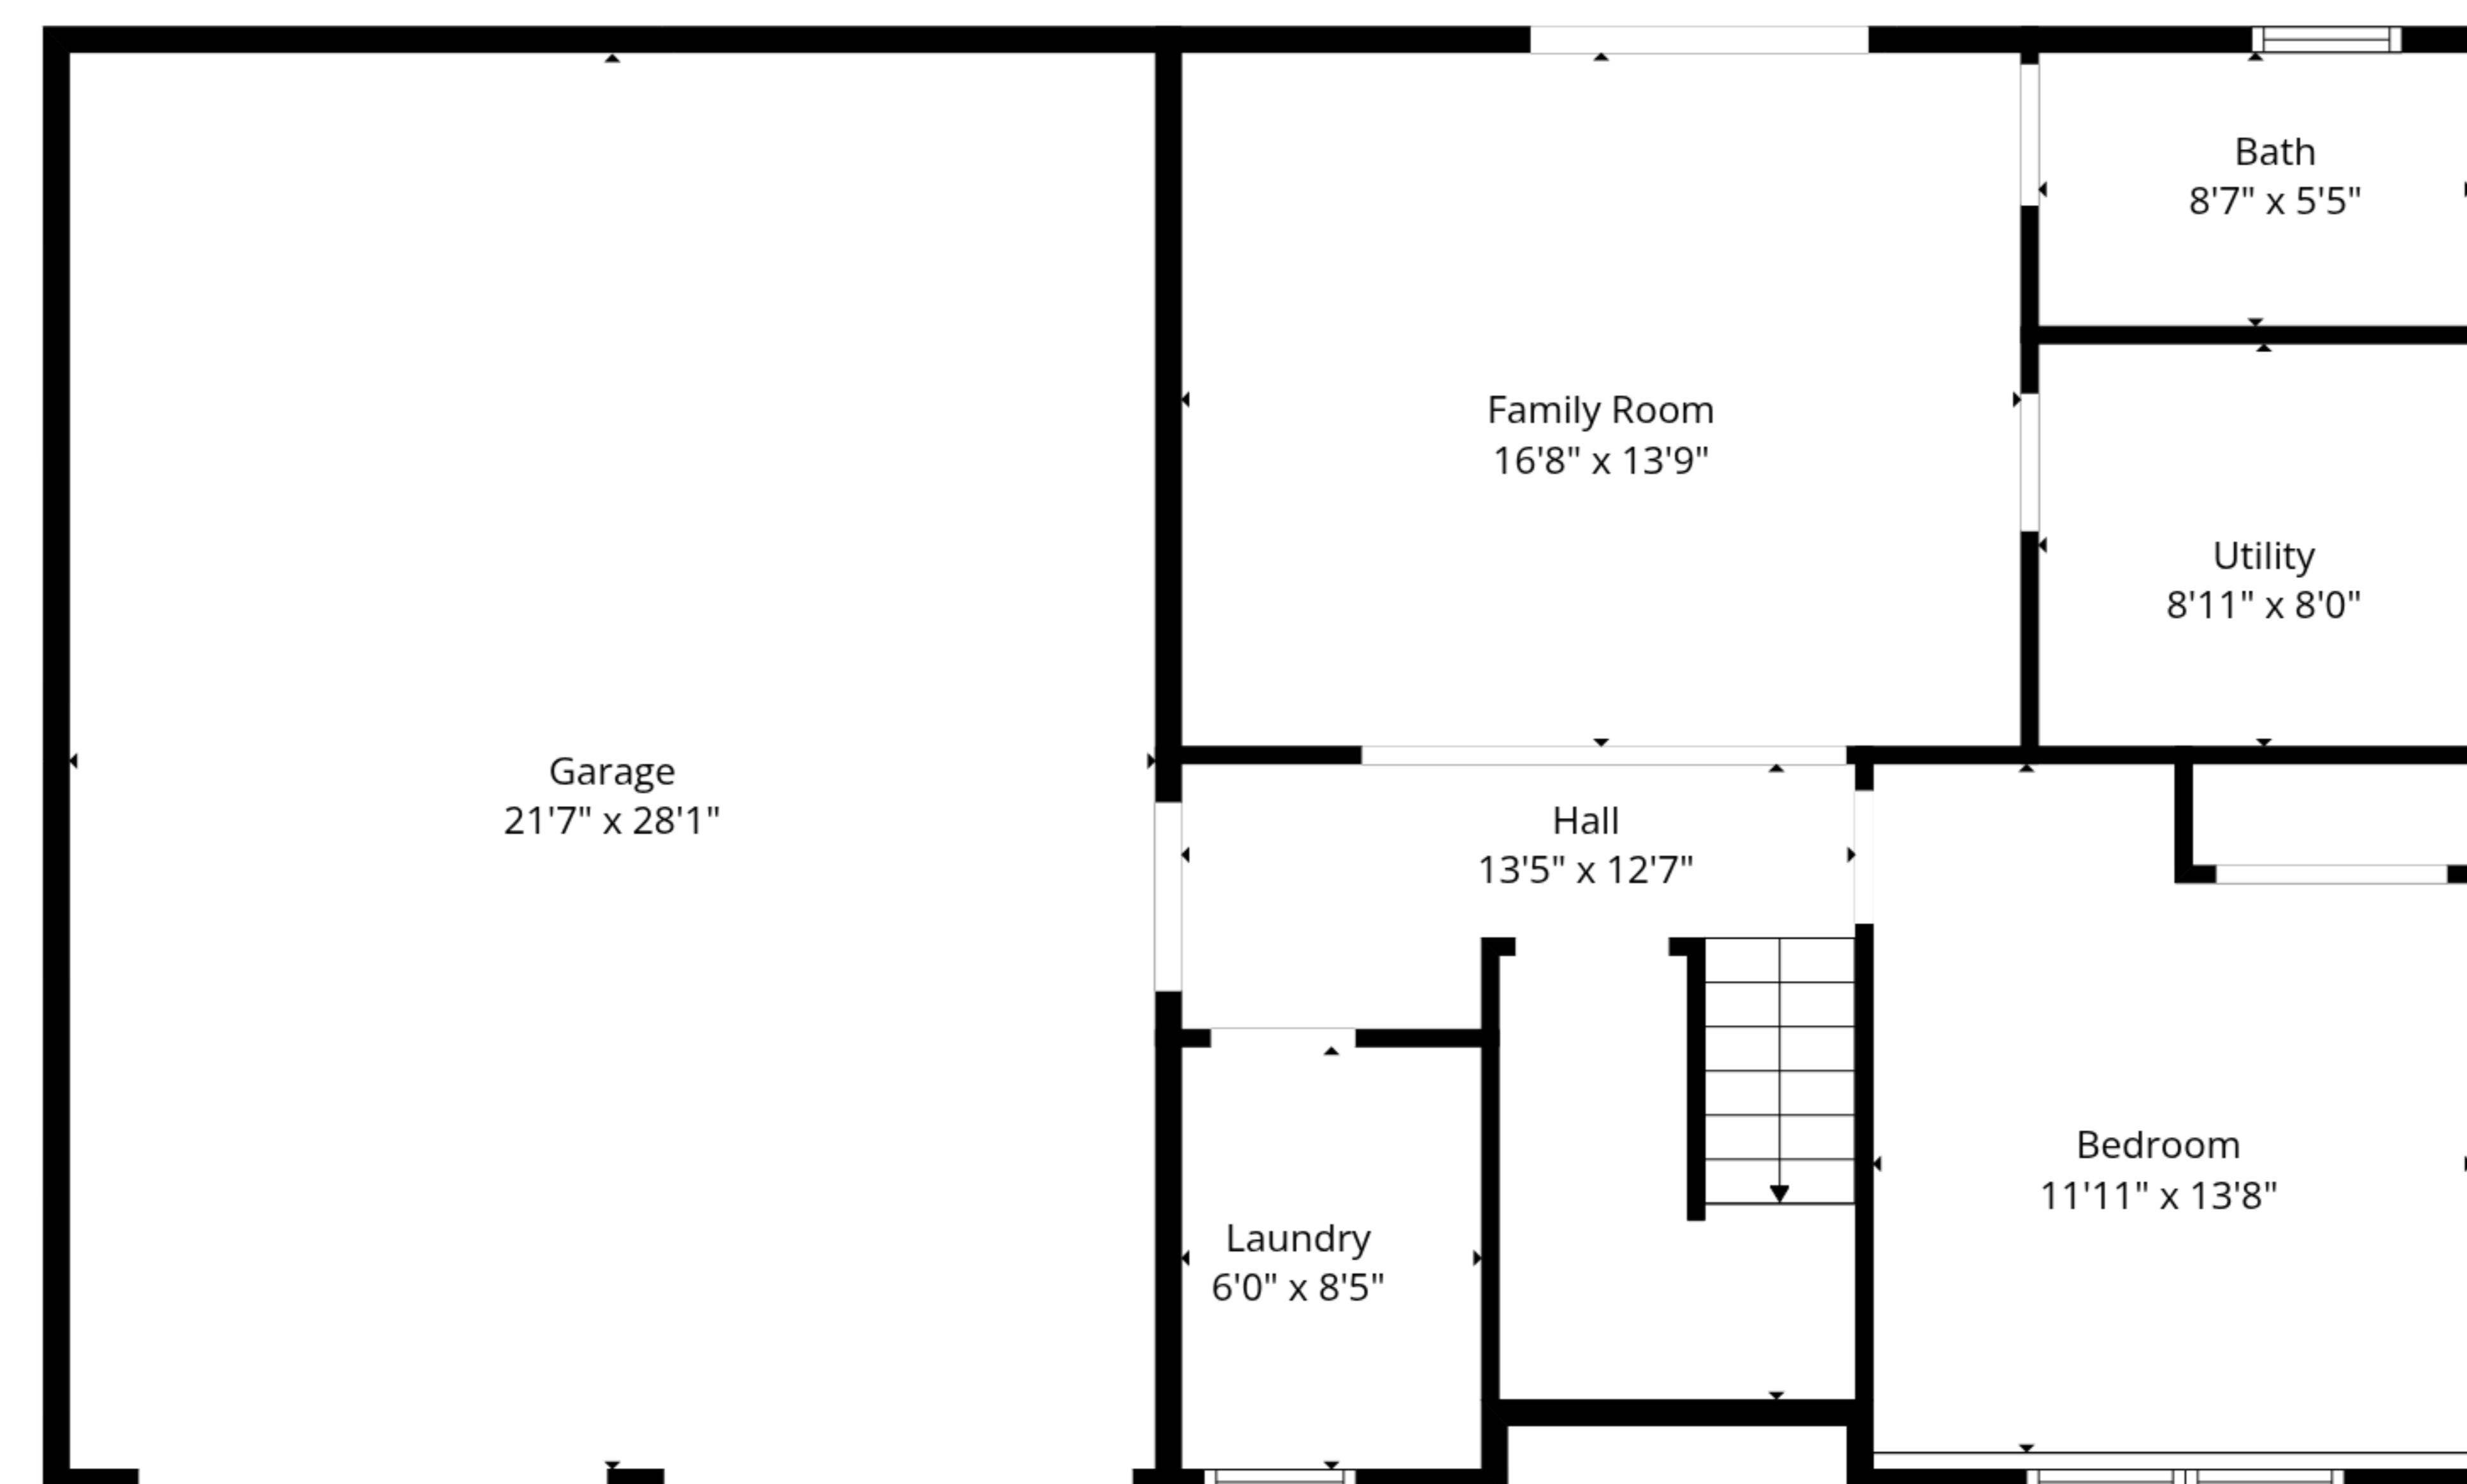

**TOTAL: 2778 sq. ft**  
 1st floor: 1326 sq. ft, 2nd floor: 1452 sq. ft  
 EXCLUDED AREAS: DECK: 131 sq. ft, WALLS: 171 sq. ft

Measurements Deemed Highly Reliable But Not Guaranteed. Measured By Cubicasa Tech.

2nd Floor

1st Floor

**TOTAL: 2778 sq. ft**  
 1st floor: 1326 sq. ft, 2nd floor: 1452 sq. ft  
 EXCLUDED AREAS: DECK: 131 sq. ft, WALLS: 171 sq. ft

Measurements Deemed Highly Reliable But Not Guaranteed. Measured By Cubicasa Tech.