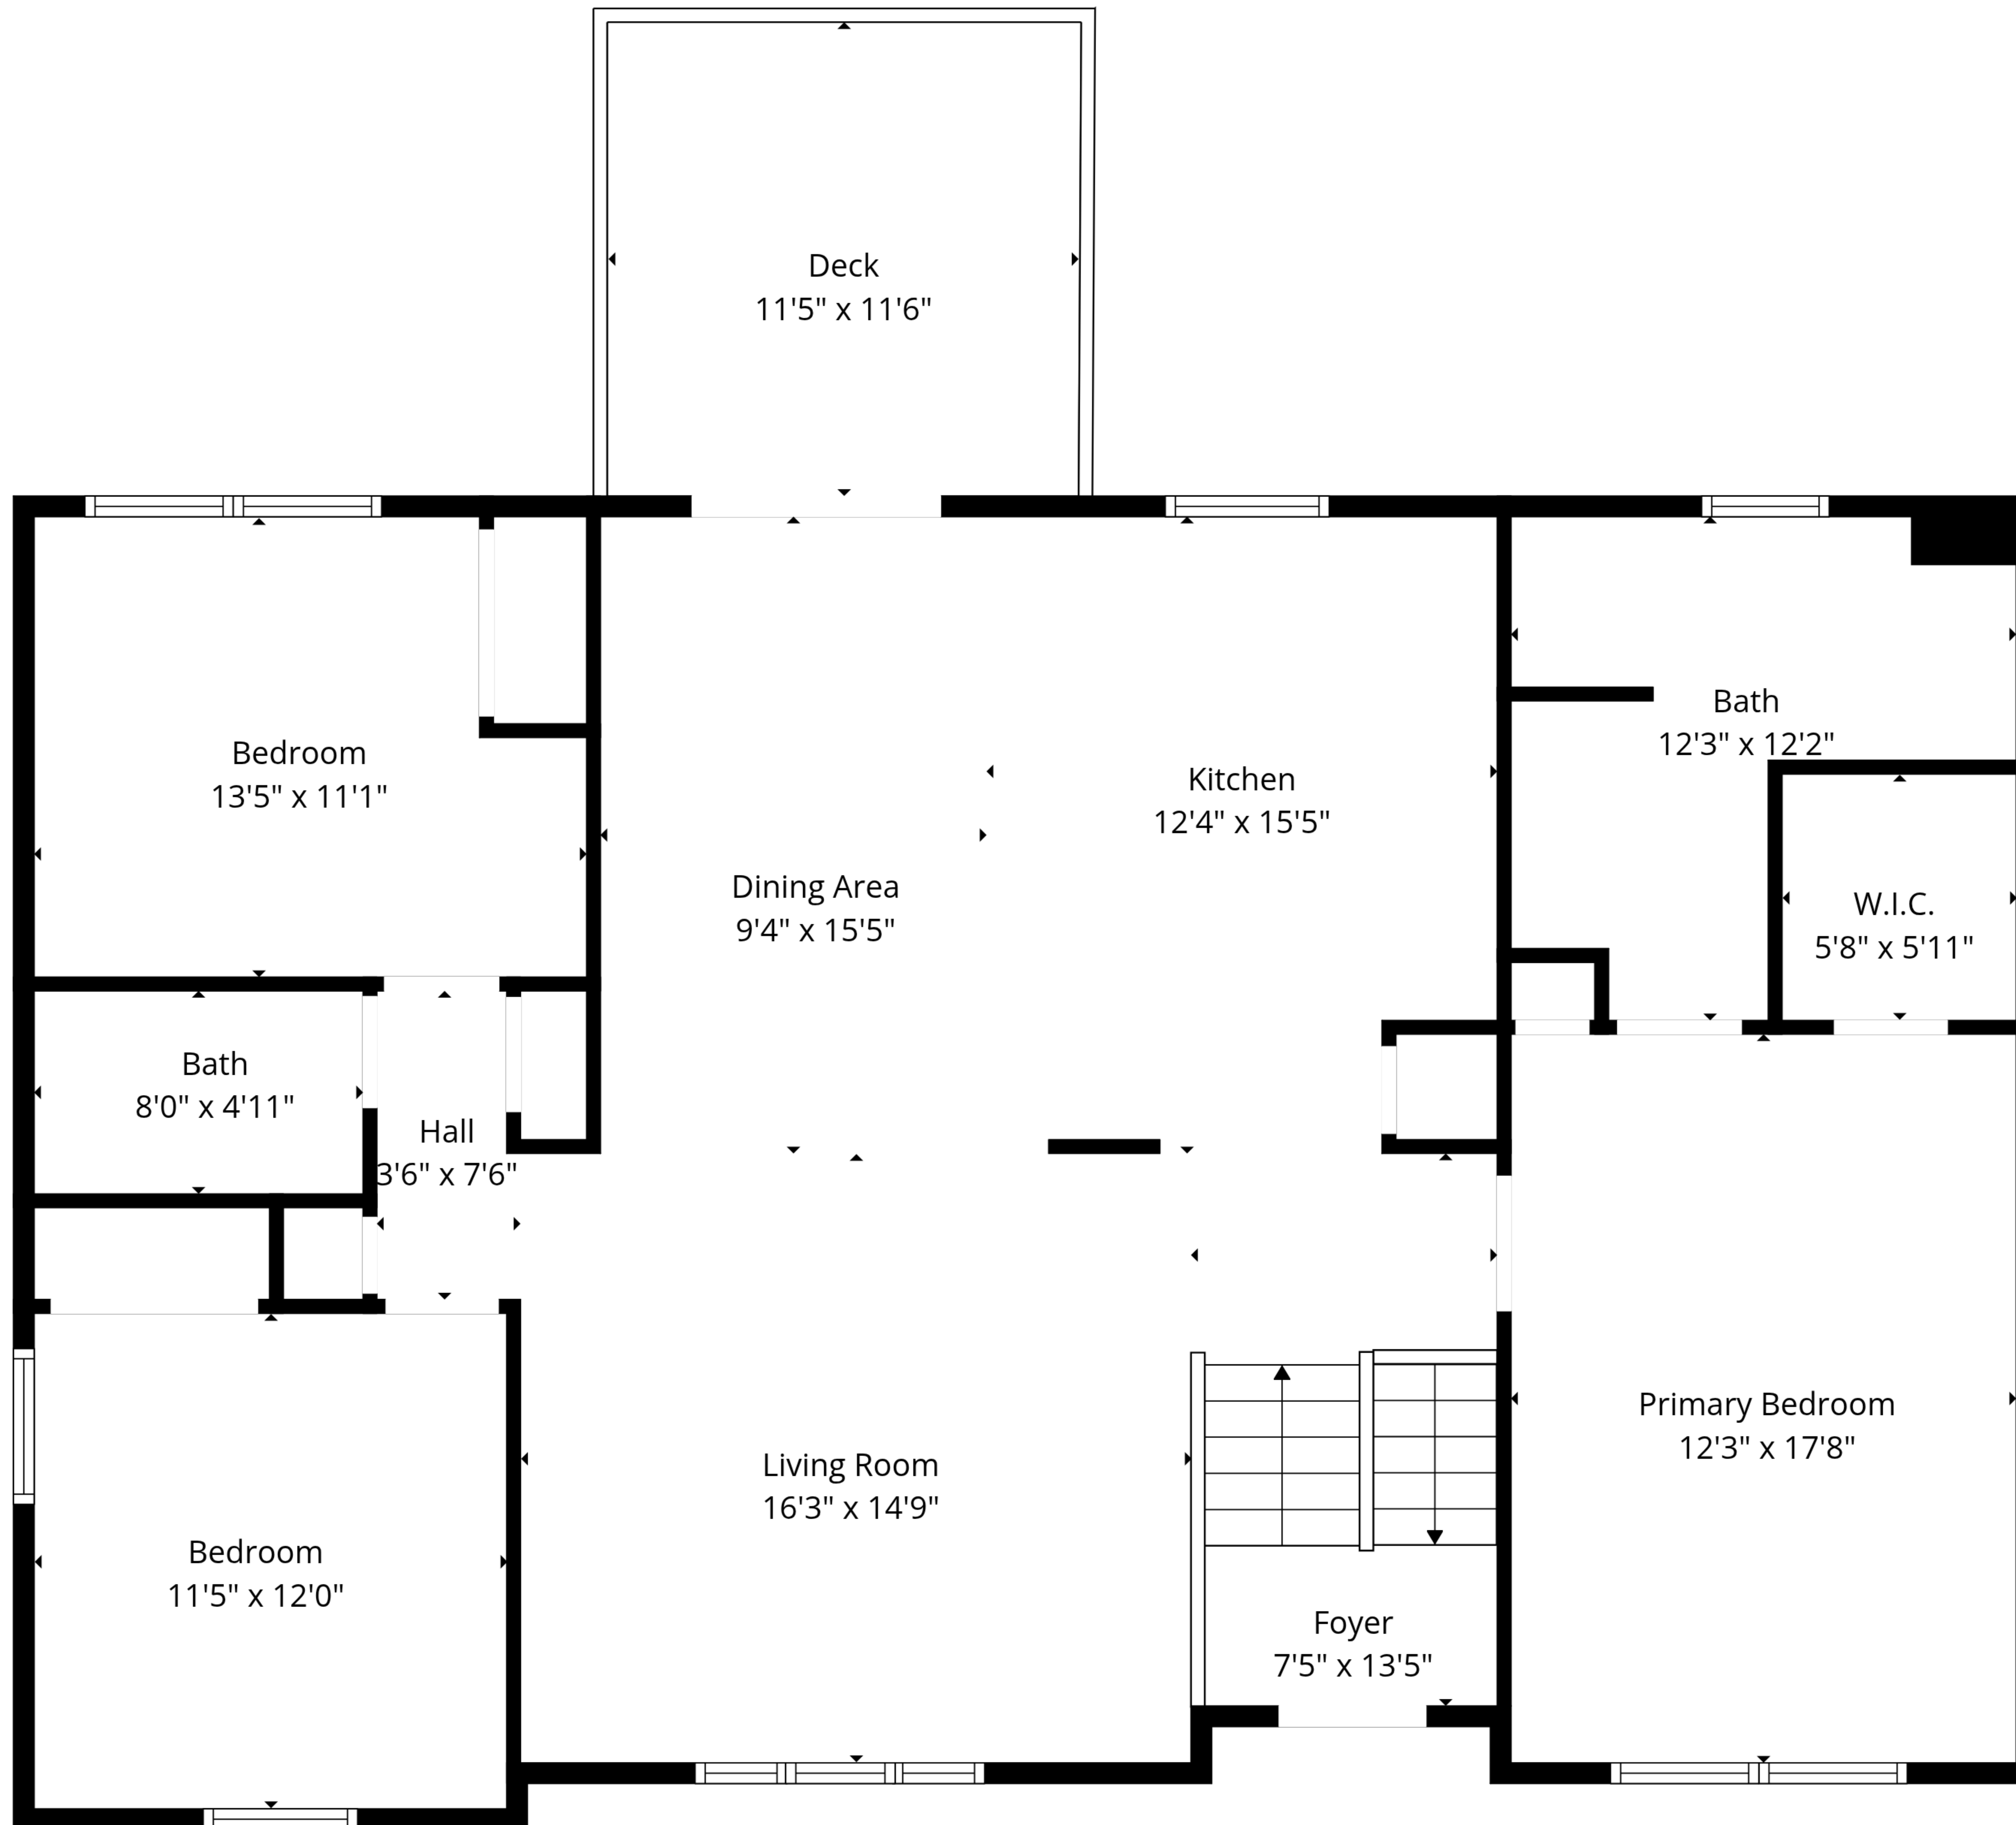

**TOTAL: 2778 sq. ft**  
 1st floor: 1326 sq. ft, 2nd floor: 1452 sq. ft  
 EXCLUDED AREAS: DECK: 131 sq. ft, WALLS: 171 sq. ft

Measurements Deemed Highly Reliable But Not Guaranteed. Measured By Cubicasa Tech.

2nd Floor

1st Floor

**TOTAL: 2778 sq. ft**  
 1st floor: 1326 sq. ft, 2nd floor: 1452 sq. ft  
 EXCLUDED AREAS: DECK: 131 sq. ft, WALLS: 171 sq. ft

Measurements Deemed Highly Reliable But Not Guaranteed. Measured By Cubicasa Tech.