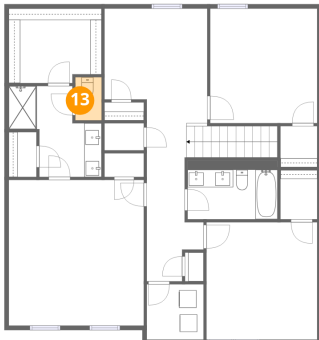

13 Floor 2 - Bath

Dimensions: 3'0" x 4'11"
Area: 15 sq. ft
Counted as living area: Yes

Heated: Yes
Finished: Yes
Enclosed: Yes
Contiguous: Yes
Permitted: Yes
Wet space: Yes
Addition: No
Conversion: No