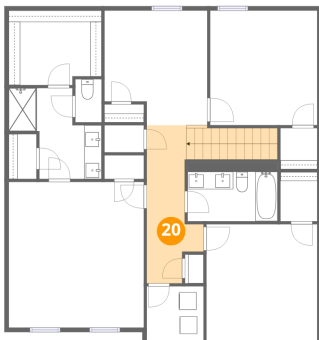

18 Floor 2 - Sitting Room

Dimensions: 11'10" x 13'2"
Area: 155 sq. ft
Counted as living area: Yes

Heated: Yes
Finished: Yes
Enclosed: Yes
Contiguous: Yes
Permitted: Yes
Wet space: No
Addition: No
Conversion: No

19 Floor 2 - W.I.C.

Dimensions: 4'3" x 4'9"
Area: 20 sq. ft
Counted as living area: Yes

Heated: Yes
Finished: Yes
Enclosed: Yes
Contiguous: Yes
Permitted: Yes
Wet space: No
Addition: No
Conversion: No

20 Floor 2 - Hall