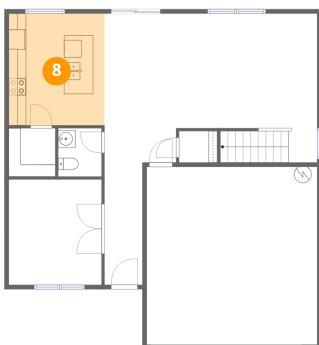

8 Floor 1 - Kitchen

Dimensions: 10'11" x 12'10"
Area: 141 sq. ft
Counted as living area: Yes

Heated: Yes
Finished: Yes
Enclosed: Yes
Contiguous: Yes
Permitted: Yes
Wet space: No
Addition: No
Conversion: No