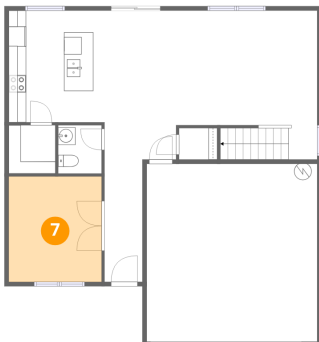

6 Floor 1 - Living Room

Dimensions: 16'2" x 17'1"
Area: 276 sq. ft
Counted as living area: Yes

Heated: Yes
Finished: Yes
Enclosed: Yes
Contiguous: Yes
Permitted: Yes
Wet space: No
Addition: No
Conversion: No

7 Floor 1 - Office

Dimensions: 10'7" x 12'1"
Area: 128 sq. ft
Counted as living area: Yes

Heated: Yes
Finished: Yes
Enclosed: Yes
Contiguous: Yes
Permitted: Yes
Wet space: No
Addition: No
Conversion: No