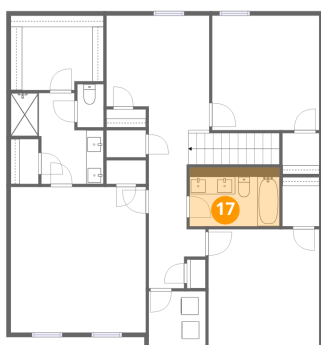

Dimensions: 12'3" x 13'1"
Area: 161 sq. ft
Counted as living area: Yes

Heated: Yes
Finished: Yes
Enclosed: Yes
Contiguous: Yes
Permitted: Yes
Wet space: No
Addition: No
Conversion: No

1338 Hickory Point Drive, Lexington, Davidson County, North Carolina, United States, 27292

15 Floor 2 - Bedroom

Dimensions: 12'9" x 13'6"
Area: 171 sq. ft
Counted as living area: Yes

Heated: Yes
Finished: Yes
Enclosed: Yes
Contiguous: Yes
Permitted: Yes
Wet space: No
Addition: No
Conversion: No

16 Floor 2 - W.I.C.

Dimensions: 4'3" x 5'8"
Area: 24 sq. ft
Counted as living area: Yes

Heated: Yes
Finished: Yes
Enclosed: Yes
Contiguous: Yes
Permitted: Yes
Wet space: No
Addition: No
Conversion: No

17 Floor 2 - Bath

Dimensions: 10'4" x 5'8"
Area: 58 sq. ft
Counted as living area: Yes

Heated: Yes
Finished: Yes
Enclosed: Yes
Contiguous: Yes
Permitted: Yes
Wet space: Yes
Addition: No
Conversion: No

1338 Hickory Point Drive, Lexington, Davidson County, North Carolina, United States, 27292