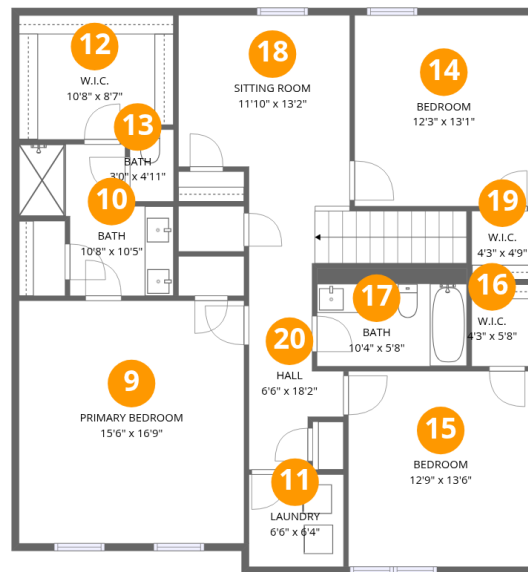

Room dimensions

Floor 1

Total:888sqft Excluded: 423sqft

#		Dimensions	sqft	Counted as living area
1	Foyer	4'4" x 14'1"	61 sq. ft	Yes
2	Bath	4'11" x 5'6"	27 sq. ft	Yes
3	Garage	19'7" x 20'5"	399 sq. ft	No
4	Dining Area	8'2" x 17'1"	139 sq. ft	Yes
5	Pantry	5'4" x 5'6"	29 sq. ft	Yes
6	Living Room	16'2" x 17'1"	276 sq. ft	Yes
7	Office	10'7" x 12'1"	128 sq. ft	Yes
8	Kitchen	10'11" x 12'10"	141 sq. ft	Yes

Home data report

1338 Hickory Point Drive, Lexington, Davidson County, North Carolina, United States, 27292

Room dimensions

Floor 2

Total:1394sqft

Excluded: 0sqft

#		Dimensions	sqft	Counted as living area
9	Primary Bedroom	15'6" x 16'9"	259 sq. ft	Yes
10	Bath	10'8" x 10'5"	111 sq. ft	Yes
11	Laundry	6'6" x 6'4"	41 sq. ft	Yes
12	W.I.C.	10'8" x 8'7"	91 sq. ft	Yes
13	Bath	3'0" x 4'11"	15 sq. ft	Yes
14	Bedroom	12'3" x 13'1"	161 sq. ft	Yes
15	Bedroom	12'9" x 13'6"	171 sq. ft	Yes
16	W.I.C.	4'3" x 5'8"	24 sq. ft	Yes
17	Bath	10'4" x 5'8"	58 sq. ft	Yes
18	Sitting Room	11'10" x 13'2"	155 sq. ft	Yes
19	W.I.C.	4'3" x 4'9"	20 sq. ft	Yes

1 Floor 1 - Foyer

Dimensions: 4'4" x 14'1"
Area: 61 sq. ft
Counted as living area: Yes

Heated: Yes
Finished: Yes
Enclosed: Yes
Contiguous: Yes
Permitted: Yes
Wet space: No
Addition: No
Conversion: No

2 Floor 1 - Bath

18 Floor 2 - Sitting Room

Dimensions: 11'10" x 13'2"
Area: 155 sq. ft
Counted as living area: Yes

Heated: Yes
Finished: Yes
Enclosed: Yes
Contiguous: Yes
Permitted: Yes
Wet space: No
Addition: No
Conversion: No