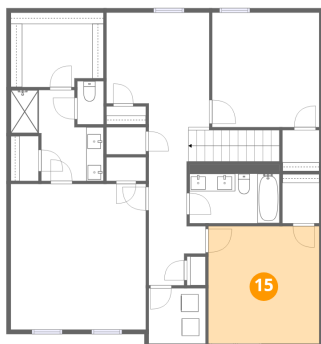

1338 Hickory Point Drive, Lexington, Davidson County, North Carolina, United States, 27292

15 Floor 2 - Bedroom

Dimensions: 12'9" x 13'6"
Area: 171 sq. ft
Counted as living area: Yes

Heated: Yes
Finished: Yes
Enclosed: Yes
Contiguous: Yes
Permitted: Yes
Wet space: No
Addition: No
Conversion: No