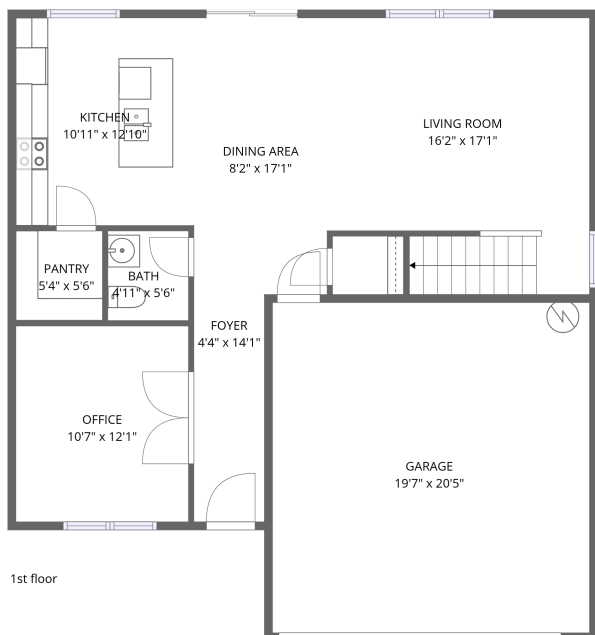

Home data report

1338 Hickory Point Drive, Lexington, Davidson County, North Carolina, United States, 27292

Total Area: 2282 sq. ft

1st Floor: 888 sq. ft, 2nd Floor: 1394 sq. ft

Excluded: Garage 423 sq. ft

Room dimensions

Floor 1

Total:888sqft Excluded: 423sqft

#		Dimensions	sqft	Counted as living area
1	Foyer	4'4" x 14'1"	61 sq. ft	Yes
2	Bath	4'11" x 5'6"	27 sq. ft	Yes
3	Garage	19'7" x 20'5"	399 sq. ft	No
4	Dining Area	8'2" x 17'1"	139 sq. ft	Yes
5	Pantry	5'4" x 5'6"	29 sq. ft	Yes
6	Living Room	16'2" x 17'1"	276 sq. ft	Yes
7	Office	10'7" x 12'1"	128 sq. ft	Yes
8	Kitchen	10'11" x 12'10"	141 sq. ft	Yes

Home data report

1338 Hickory Point Drive, Lexington, Davidson County, North Carolina, United States, 27292

Room dimensions

Floor 2

Total:1394sqft

Excluded: 0sqft

#		Dimensions	sqft	Counted as living area
9	Primary Bedroom	15'6" x 16'9"	259 sq. ft	Yes
10	Bath	10'8" x 10'5"	111 sq. ft	Yes
11	Laundry	6'6" x 6'4"	41 sq. ft	Yes
12	W.I.C.	10'8" x 8'7"	91 sq. ft	Yes
13	Bath	3'0" x 4'11"	15 sq. ft	Yes
14	Bedroom	12'3" x 13'1"	161 sq. ft	Yes
15	Bedroom	12'9" x 13'6"	171 sq. ft	Yes
16	W.I.C.	4'3" x 5'8"	24 sq. ft	Yes
17	Bath	10'4" x 5'8"	58 sq. ft	Yes
18	Sitting Room	11'10" x 13'2"	155 sq. ft	Yes
19	W.I.C.	4'3" x 4'9"	20 sq. ft	Yes

1 Floor 1 - Foyer

Dimensions: 4'4" x 14'1"
Area: 61 sq. ft
Counted as living area: Yes

Heated: Yes
Finished: Yes
Enclosed: Yes
Contiguous: Yes
Permitted: Yes
Wet space: No
Addition: No
Conversion: No

2 Floor 1 - Bath