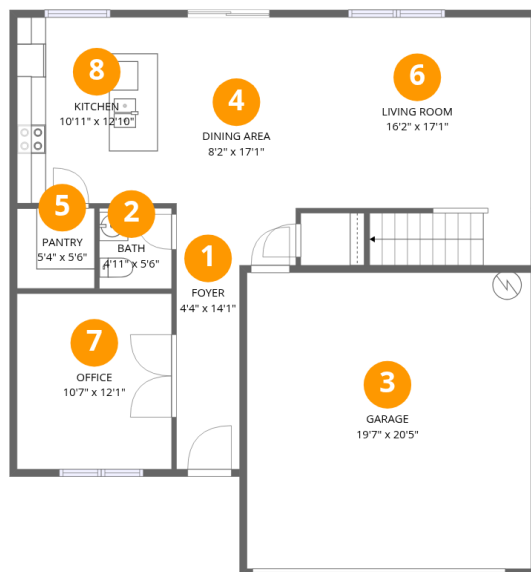

Room dimensions

Floor 1

Total:888sqft Excluded: 423sqft

#		Dimensions	sqft	Counted as living area
1	Foyer	4'4" x 14'1"	61 sq. ft	Yes
2	Bath	4'11" x 5'6"	27 sq. ft	Yes
3	Garage	19'7" x 20'5"	399 sq. ft	No
4	Dining Area	8'2" x 17'1"	139 sq. ft	Yes
5	Pantry	5'4" x 5'6"	29 sq. ft	Yes
6	Living Room	16'2" x 17'1"	276 sq. ft	Yes
7	Office	10'7" x 12'1"	128 sq. ft	Yes
8	Kitchen	10'11" x 12'10"	141 sq. ft	Yes

Home data report

1338 Hickory Point Drive, Lexington, Davidson County, North Carolina, United States, 27292

Room dimensions

Floor 2

Total:1394sqft

Excluded: 0sqft

#		Dimensions	sqft	Counted as living area
9	Primary Bedroom	15'6" x 16'9"	259 sq. ft	Yes
10	Bath	10'8" x 10'5"	111 sq. ft	Yes
11	Laundry	6'6" x 6'4"	41 sq. ft	Yes
12	W.I.C.	10'8" x 8'7"	91 sq. ft	Yes
13	Bath	3'0" x 4'11"	15 sq. ft	Yes
14	Bedroom	12'3" x 13'1"	161 sq. ft	Yes
15	Bedroom	12'9" x 13'6"	171 sq. ft	Yes
16	W.I.C.	4'3" x 5'8"	24 sq. ft	Yes
17	Bath	10'4" x 5'8"	58 sq. ft	Yes
18	Sitting Room	11'10" x 13'2"	155 sq. ft	Yes
19	W.I.C.	4'3" x 4'9"	20 sq. ft	Yes

1 Floor 1 - Foyer

Dimensions: 4'4" x 14'1"
Area: 61 sq. ft
Counted as living area: Yes

Heated: Yes
Finished: Yes
Enclosed: Yes
Contiguous: Yes
Permitted: Yes
Wet space: No
Addition: No
Conversion: No

2 Floor 1 - Bath

18 Floor 2 - Sitting Room

Dimensions: 11'10" x 13'2"
Area: 155 sq. ft
Counted as living area: Yes

Heated: Yes
Finished: Yes
Enclosed: Yes
Contiguous: Yes
Permitted: Yes
Wet space: No
Addition: No
Conversion: No