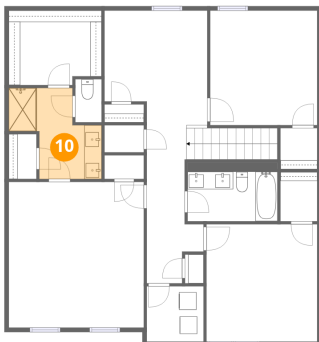

10 Floor 2 - Bath

Dimensions: 10'8" x 10'5"
Area: 111 sq. ft
Counted as living area: Yes

Heated: Yes
Finished: Yes
Enclosed: Yes
Contiguous: Yes
Permitted: Yes
Wet space: Yes
Addition: No
Conversion: No