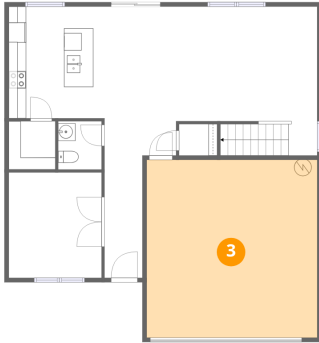

1 Floor 1 - Foyer

Dimensions: 4'4" x 14'1"
Area: 61 sq. ft
Counted as living area: Yes

Heated: Yes
Finished: Yes
Enclosed: Yes
Contiguous: Yes
Permitted: Yes
Wet space: No
Addition: No
Conversion: No

2 Floor 1 - Bath

Dimensions: 4'11" x 5'6"
Area: 27 sq. ft
Counted as living area: Yes

Heated: Yes
Finished: Yes
Enclosed: Yes
Contiguous: Yes
Permitted: Yes
Wet space: Yes
Addition: No
Conversion: No

1338 Hickory Point Drive, Lexington, Davidson County, North Carolina, United States, 27292

3 Floor 1 - Garage

Dimensions: 19'7" x 20'5"
Area: 399 sq. ft
Counted as living area: No

Heated: No
Finished: No
Enclosed: Yes
Contiguous: Yes
Permitted: Yes
Wet space: No
Addition: No
Conversion: No

4 Floor 1 - Dining Area