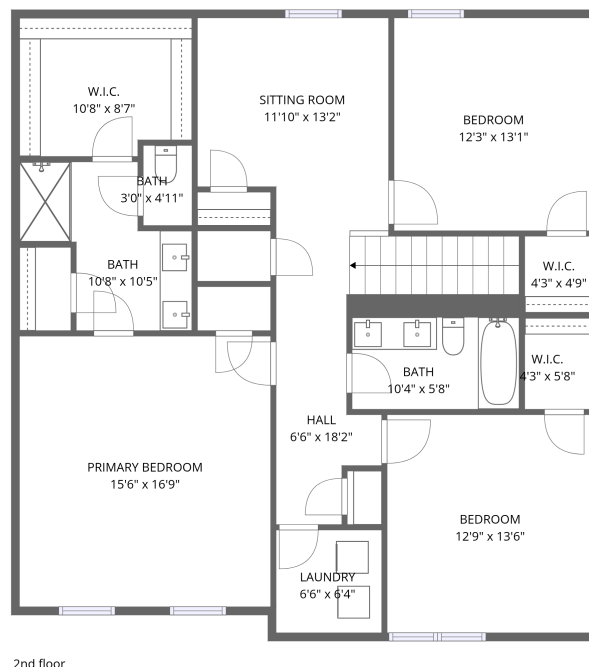

Home data report

1338 Hickory Point Drive, Lexington, Davidson County, North Carolina, United States, 27292

Total Area: 2282 sq. ft

1st Floor: 888 sq. ft, 2nd Floor: 1394 sq. ft

Excluded: Garage 423 sq. ft

Room dimensions

Floor 1

Total:888sqft Excluded: 423sqft

#		Dimensions	sqft	Counted as living area
1	Foyer	4'4" x 14'1"	61 sq. ft	Yes
2	Bath	4'11" x 5'6"	27 sq. ft	Yes
3	Garage	19'7" x 20'5"	399 sq. ft	No
4	Dining Area	8'2" x 17'1"	139 sq. ft	Yes
5	Pantry	5'4" x 5'6"	29 sq. ft	Yes
6	Living Room	16'2" x 17'1"	276 sq. ft	Yes
7	Office	10'7" x 12'1"	128 sq. ft	Yes
8	Kitchen	10'11" x 12'10"	141 sq. ft	Yes

Home data report

1338 Hickory Point Drive, Lexington, Davidson County, North Carolina, United States, 27292

Room dimensions

Floor 2

Total:1394sqft

Excluded: 0sqft

#		Dimensions	sqft	Counted as living area
9	Primary Bedroom	15'6" x 16'9"	259 sq. ft	Yes
10	Bath	10'8" x 10'5"	111 sq. ft	Yes
11	Laundry	6'6" x 6'4"	41 sq. ft	Yes
12	W.I.C.	10'8" x 8'7"	91 sq. ft	Yes
13	Bath	3'0" x 4'11"	15 sq. ft	Yes
14	Bedroom	12'3" x 13'1"	161 sq. ft	Yes
15	Bedroom	12'9" x 13'6"	171 sq. ft	Yes
16	W.I.C.	4'3" x 5'8"	24 sq. ft	Yes
17	Bath	10'4" x 5'8"	58 sq. ft	Yes
18	Sitting Room	11'10" x 13'2"	155 sq. ft	Yes
19	W.I.C.	4'3" x 4'9"	20 sq. ft	Yes

1 Floor 1 - Foyer

Dimensions: 4'4" x 14'1"
Area: 61 sq. ft
Counted as living area: Yes

Heated: Yes
Finished: Yes
Enclosed: Yes
Contiguous: Yes
Permitted: Yes
Wet space: No
Addition: No
Conversion: No

2 Floor 1 - Bath