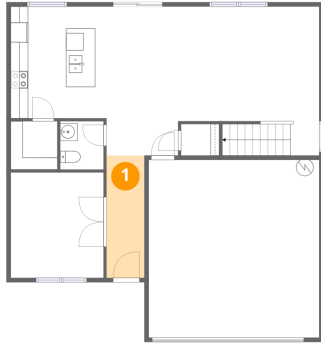

Home data report

1338 Hickory Point Drive, Lexington, Davidson County, North Carolina, United States, 27292

Room dimensions

Floor 2

Total:1394sqft

Excluded: 0sqft

#		Dimensions	sqft	Counted as living area
9	Primary Bedroom	15'6" x 16'9"	259 sq. ft	Yes
10	Bath	10'8" x 10'5"	111 sq. ft	Yes
11	Laundry	6'6" x 6'4"	41 sq. ft	Yes
12	W.I.C.	10'8" x 8'7"	91 sq. ft	Yes
13	Bath	3'0" x 4'11"	15 sq. ft	Yes
14	Bedroom	12'3" x 13'1"	161 sq. ft	Yes
15	Bedroom	12'9" x 13'6"	171 sq. ft	Yes
16	W.I.C.	4'3" x 5'8"	24 sq. ft	Yes
17	Bath	10'4" x 5'8"	58 sq. ft	Yes
18	Sitting Room	11'10" x 13'2"	155 sq. ft	Yes
19	W.I.C.	4'3" x 4'9"	20 sq. ft	Yes

1 Floor 1 - Foyer

Dimensions: 4'4" x 14'1"
Area: 61 sq. ft
Counted as living area: Yes

Heated: Yes
Finished: Yes
Enclosed: Yes
Contiguous: Yes
Permitted: Yes
Wet space: No
Addition: No
Conversion: No

2 Floor 1 - Bath