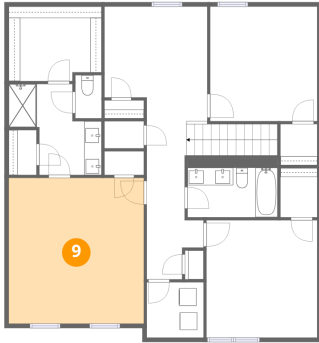

8 Floor 1 - Kitchen

Dimensions: 10'11" x 12'10"
Area: 141 sq. ft
Counted as living area: Yes

Heated: Yes
Finished: Yes
Enclosed: Yes
Contiguous: Yes
Permitted: Yes
Wet space: No
Addition: No
Conversion: No

1338 Hickory Point Drive, Lexington, Davidson County, North Carolina, United States, 27292

9 Floor 2 - Primary Bedroom

Dimensions: 15'6" x 16'9"
Area: 259 sq. ft
Counted as living area: Yes

Heated: Yes
Finished: Yes
Enclosed: Yes
Contiguous: Yes
Permitted: Yes
Wet space: No
Addition: No
Conversion: No