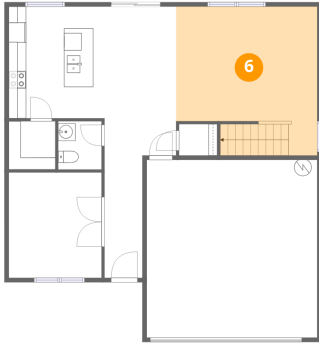

1338 Hickory Point Drive, Lexington, Davidson County, North Carolina, United States, 27292

6 Floor 1 - Living Room

Dimensions: 16'2" x 17'1"
Area: 276 sq. ft
Counted as living area: Yes

Heated: Yes
Finished: Yes
Enclosed: Yes
Contiguous: Yes
Permitted: Yes
Wet space: No
Addition: No
Conversion: No