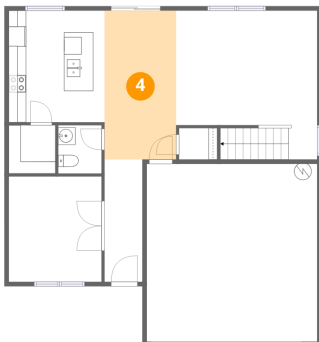

1 Floor 1 - Foyer

Dimensions: 4'4" x 14'1"
Area: 61 sq. ft
Counted as living area: Yes

Heated: Yes
Finished: Yes
Enclosed: Yes
Contiguous: Yes
Permitted: Yes
Wet space: No
Addition: No
Conversion: No

2 Floor 1 - Bath

Dimensions: 4'11" x 5'6"
Area: 27 sq. ft
Counted as living area: Yes

Heated: Yes
Finished: Yes
Enclosed: Yes
Contiguous: Yes
Permitted: Yes
Wet space: Yes
Addition: No
Conversion: No

1338 Hickory Point Drive, Lexington, Davidson County, North Carolina, United States, 27292

3 Floor 1 - Garage

Dimensions: 19'7" x 20'5"
Area: 399 sq. ft
Counted as living area: No

Heated: No
Finished: No
Enclosed: Yes
Contiguous: Yes
Permitted: Yes
Wet space: No
Addition: No
Conversion: No

4 Floor 1 - Dining Area