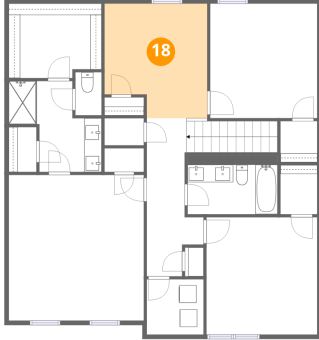

1338 Hickory Point Drive, Lexington, Davidson County, North Carolina, United States, 27292

18 Floor 2 - Sitting Room

Dimensions: 11'10" x 13'2"
Area: 155 sq. ft
Counted as living area: Yes

Heated: Yes
Finished: Yes
Enclosed: Yes
Contiguous: Yes
Permitted: Yes
Wet space: No
Addition: No
Conversion: No