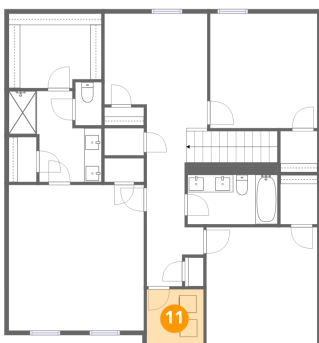

1338 Hickory Point Drive, Lexington, Davidson County, North Carolina, United States, 27292

9 Floor 2 - Primary Bedroom

Dimensions: 15'6" x 16'9"
Area: 259 sq. ft
Counted as living area: Yes

Heated: Yes
Finished: Yes
Enclosed: Yes
Contiguous: Yes
Permitted: Yes
Wet space: No
Addition: No
Conversion: No

11 Floor 2 - Laundry

Dimensions: 6'6" x 6'4"
Area: 41 sq. ft
Counted as living area: Yes

Heated: Yes
Finished: Yes
Enclosed: Yes
Contiguous: Yes
Permitted: Yes
Wet space: No
Addition: No
Conversion: No

1338 Hickory Point Drive, Lexington, Davidson County, North Carolina, United States, 27292