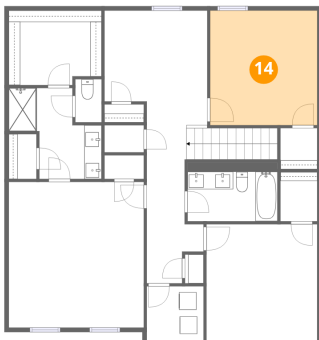

14 Floor 2 - Bedroom

Dimensions: 12'3" x 13'1"
Area: 161 sq. ft
Counted as living area: Yes

Heated: Yes
Finished: Yes
Enclosed: Yes
Contiguous: Yes
Permitted: Yes
Wet space: No
Addition: No
Conversion: No