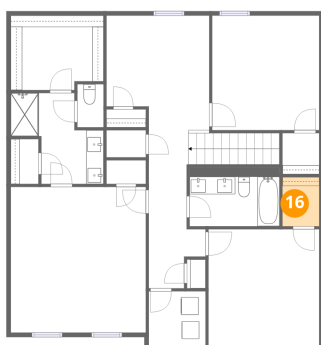

16 Floor 2 - W.I.C.

Dimensions: 4'3" x 5'8"
Area: 24 sq. ft
Counted as living area: Yes

Heated: Yes
Finished: Yes
Enclosed: Yes
Contiguous: Yes
Permitted: Yes
Wet space: No
Addition: No
Conversion: No