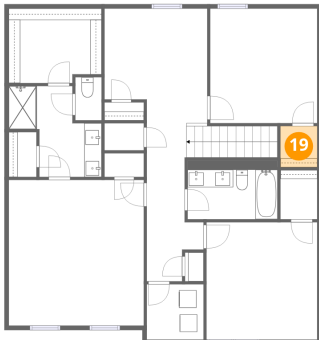

19 Floor 2 - W.I.C.

Dimensions: 4'3" x 4'9"
Area: 20 sq. ft
Counted as living area: Yes

Heated: Yes
Finished: Yes
Enclosed: Yes
Contiguous: Yes
Permitted: Yes
Wet space: No
Addition: No
Conversion: No