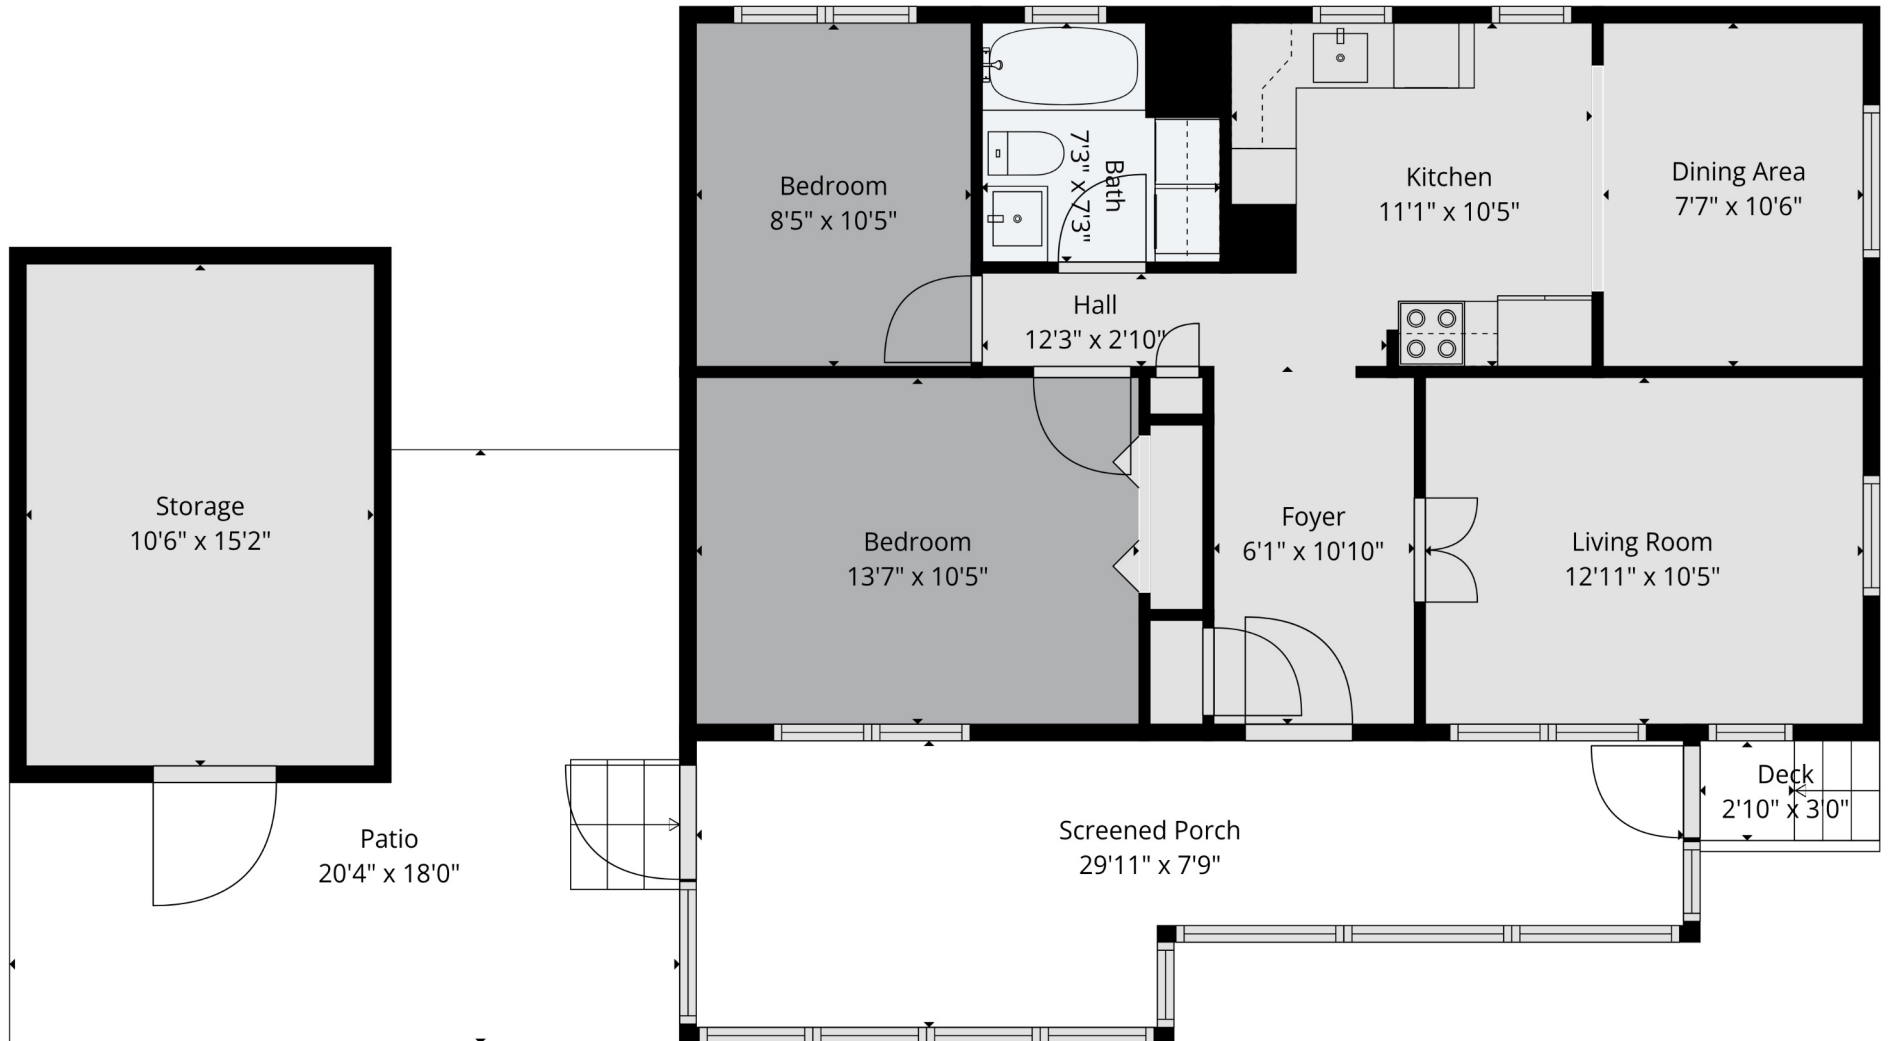

60 45640 Watson Rd

Estimated Areas:

Main Floor: 809 sq. ft

Total: 809 Sq. Ft