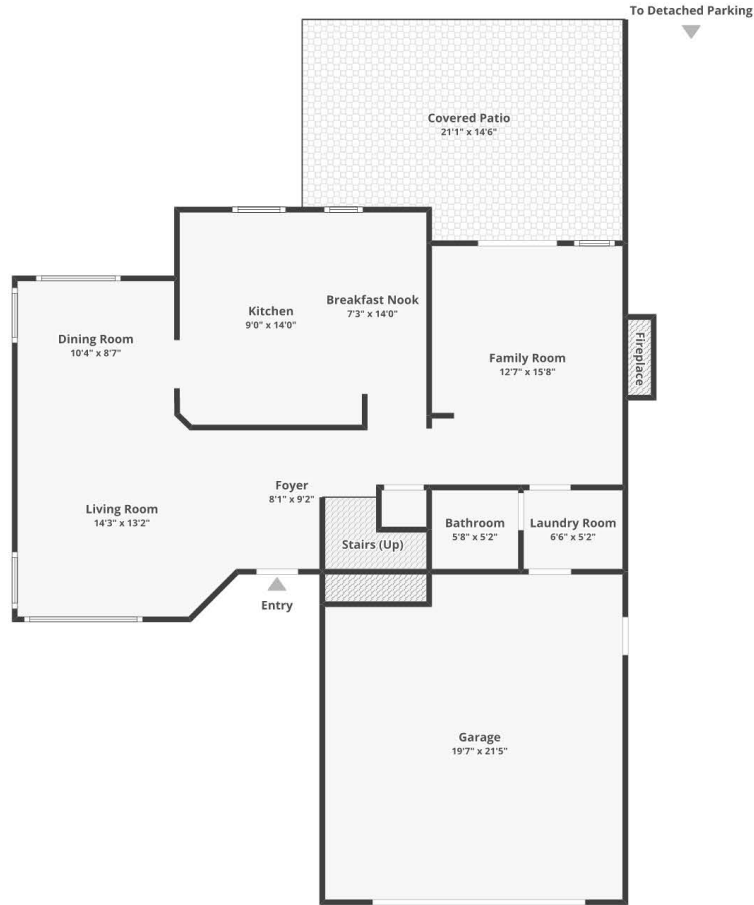

# 1565 Daniels St, Manteca, CA 95337

Total finished area: ~1,733.7 sq. ft.

**FLOOR 1**  
Finished area: ~854.53 sq. ft.

◀ To Home

**DETACHED PARKING 3**  
Finished area: ~0 sq. ft.

**FLOOR 2**  
Finished area: ~879.16 sq. ft.