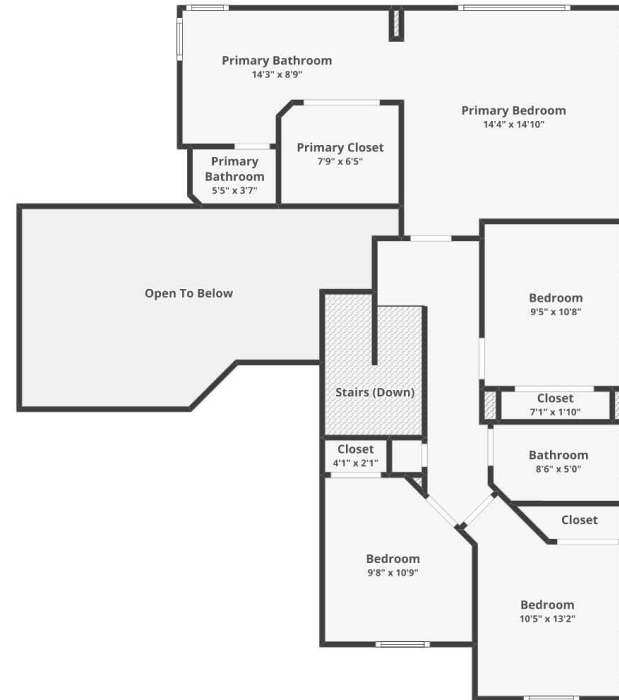

# 1565 Daniels St, Manteca, CA 95337

Total finished area: ~1,733.7 sq. ft.

**FLOOR 1**  
Finished area: ~854.53 sq. ft.

◀ To Home

**DETACHED PARKING 3**  
Finished area: ~0 sq. ft.

**FLOOR 2**  
Finished area: ~879.16 sq. ft.