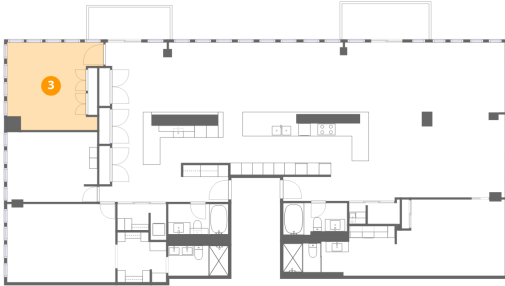

200 East Delaware Place, Streeterville, Chicago, Cook County, Illinois, United States, 60611, 32AF

3 Floor 1 - Bedroom 3

Dimensions: 16'0" x 14'6"
Area: 232 sq. ft
Counted as living area: Yes

Heated: Yes
Finished: Yes
Enclosed: Yes
Contiguous: Yes
Permitted: Yes
Wet space: No
Addition: No
Conversion: No