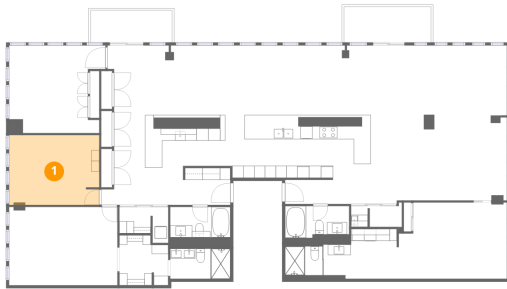

Property summary

 **1** Floors

 **4** Bedrooms

 **4** Bathrooms

Home data report

200 East Delaware Place, Streeterville, Chicago, Cook County, Illinois, United States, 60611, 32AF

Room dimensions

Floor 1

Home data report

200 East Delaware Place, Streeterville, Chicago, Cook County, Illinois, United States, 60611, 32AF

#		Dimensions	sqft	Counted as living area
12	Bedroom 4	17'11" x 12'8"	226 sq. ft	Yes
13	Bath	10'7" x 5'3"	56 sq. ft	Yes
14	Bath	10'0" x 5'0"	50 sq. ft	Yes
15	W.I.C.	8'1" x 8'3"	67 sq. ft	Yes
16	Primary Bedroom	18'0" x 13'0"	233 sq. ft	Yes
17	Dining Area	20'11" x 11'1"	232 sq. ft	Yes
18	Foyer	14'2" x 4'4"	62 sq. ft	Yes

200 East Delaware Place, Streeterville, Chicago, Cook County, Illinois, United States, 60611, 32AF

1 Floor 1 - Bedroom 2

Dimensions: 14'11" x 11'7"
Area: 173 sq. ft
Counted as living area: Yes

Heated: Yes
Finished: Yes
Enclosed: Yes
Contiguous: Yes
Permitted: Yes
Wet space: No
Addition: No
Conversion: No

2 Floor 1 - Hall

Dimensions: 21'5" x 15'4"
Area: 328 sq. ft
Counted as living area: Yes

Heated: Yes
Finished: Yes
Enclosed: Yes
Contiguous: Yes
Permitted: Yes
Wet space: No
Addition: No
Conversion: No

200 East Delaware Place, Streeterville, Chicago, Cook County, Illinois, United States, 60611, 32AF