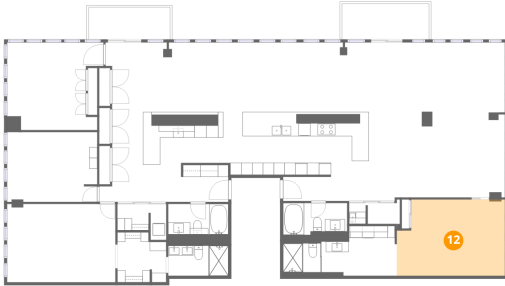

200 East Delaware Place, Streeterville, Chicago, Cook County, Illinois, United States, 60611, 32AF

12 Floor 1 - Bedroom 4

Dimensions: 17'11" x 12'8"
Area: 226 sq. ft
Counted as living area: Yes

Heated: Yes
Finished: Yes
Enclosed: Yes
Contiguous: Yes
Permitted: Yes
Wet space: No
Addition: No
Conversion: No