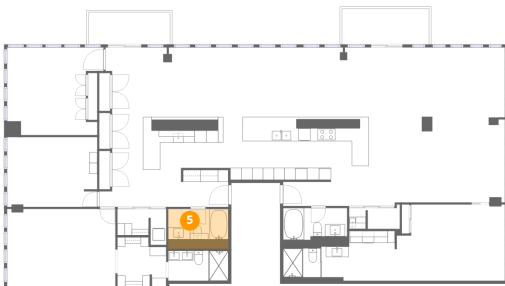

2 Floor 1 - Hall

Dimensions: 21'5" x 15'4"
Area: 328 sq. ft
Counted as living area: Yes

Heated: Yes
Finished: Yes
Enclosed: Yes
Contiguous: Yes
Permitted: Yes
Wet space: No
Addition: No
Conversion: No

200 East Delaware Place, Streeterville, Chicago, Cook County, Illinois, United States, 60611, 32AF

5 Floor 1 - Bath

Dimensions: 10'0" x 5'0"
Area: 50 sq. ft
Counted as living area: Yes

Heated: Yes
Finished: Yes
Enclosed: Yes
Contiguous: Yes
Permitted: Yes
Wet space: Yes
Addition: No
Conversion: No

200 East Delaware Place, Streeterville, Chicago, Cook County, Illinois, United States, 60611, 32AF