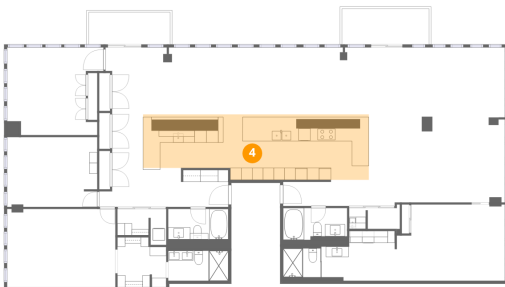

4 Floor 1 - Kitchen

Dimensions: 37'6" x 10'10"
Area: 406 sq. ft
Counted as living area: Yes

Heated: Yes
Finished: Yes
Enclosed: Yes
Contiguous: Yes
Permitted: Yes
Wet space: No
Addition: No
Conversion: No