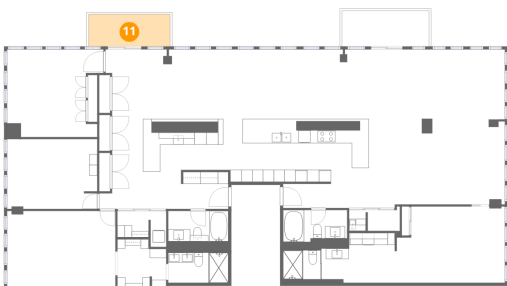

Dimensions: 2'11" x 5'11"
Area: 17 sq. ft
Counted as living area: Yes

Heated: Yes
Finished: Yes
Enclosed: Yes
Contiguous: Yes
Permitted: Yes
Wet space: No
Addition: No
Conversion: No

200 East Delaware Place, Streeterville, Chicago, Cook County, Illinois, United States, 60611, 32AF

9 Floor 1 - Family Room

Dimensions: 22'9" x 11'1"
Area: 252 sq. ft
Counted as living area: Yes

Heated: Yes
Finished: Yes
Enclosed: Yes
Contiguous: Yes
Permitted: Yes
Wet space: No
Addition: No
Conversion: No

11 Floor 1 - Balcony

Dimensions: 13'6" x 5'3"
Area: 71 sq. ft
Counted as living area: No

Heated: No
Finished: No
Enclosed: No
Contiguous: Yes
Permitted: Yes
Wet space: No
Addition: No
Conversion: No

200 East Delaware Place, Streeterville, Chicago, Cook County, Illinois, United States, 60611, 32AF