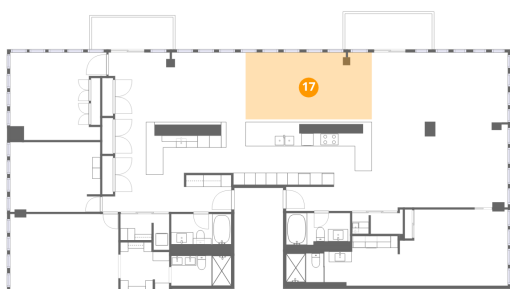

Dimensions: 10'0" x 5'0"
Area: 50 sq. ft
Counted as living area: Yes

Heated: Yes
Finished: Yes
Enclosed: Yes
Contiguous: Yes
Permitted: Yes
Wet space: Yes
Addition: No
Conversion: No

200 East Delaware Place, Streeterville, Chicago, Cook County, Illinois, United States, 60611, 32AF

15 Floor 1 - W.I.C.

Dimensions: 8'1" x 8'3"
Area: 67 sq. ft
Counted as living area: Yes

Heated: Yes
Finished: Yes
Enclosed: Yes
Contiguous: Yes
Permitted: Yes
Wet space: No
Addition: No
Conversion: No

16 Floor 1 - Primary Bedroom

Dimensions: 20'11" x 11'1"
Area: 232 sq. ft
Counted as living area: Yes

Heated: Yes
Finished: Yes
Enclosed: Yes
Contiguous: Yes
Permitted: Yes
Wet space: No
Addition: No
Conversion: No

200 East Delaware Place, Streeterville, Chicago, Cook County, Illinois, United States, 60611, 32AF