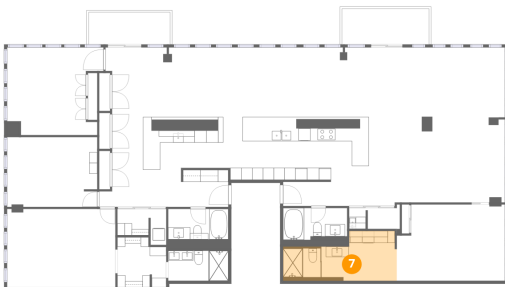

7 Floor 1 - Bath

Dimensions: 18'10" x 8'3"
Area: 156 sq. ft
Counted as living area: Yes

Heated: Yes
Finished: Yes
Enclosed: Yes
Contiguous: Yes
Permitted: Yes
Wet space: Yes
Addition: No
Conversion: No