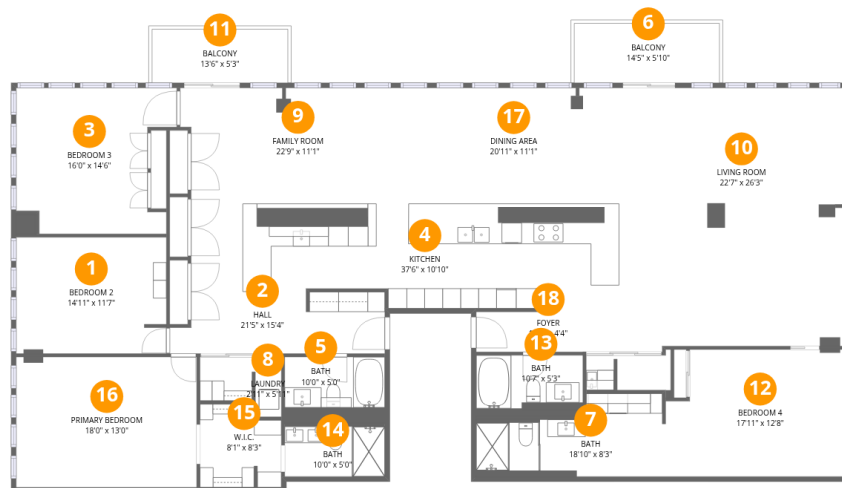

Home data report

200 East Delaware Place, Streeterville, Chicago, Cook County, Illinois, United States, 60611, 32AF

1st floor

Total Area: 3071 sq. ft

1st Floor: 3071 sq. ft

Excluded: Balcony 158 sq. ft, Walls: 0 sq. ft

Property summary

 **1** Floors

 **4** Bedrooms

 **4** Bathrooms

Home data report

200 East Delaware Place, Streeterville, Chicago, Cook County, Illinois, United States, 60611, 32AF

Room dimensions

Floor 1

Home data report

200 East Delaware Place, Streeterville, Chicago, Cook County, Illinois, United States, 60611, 32AF

#		Dimensions	sqft	Counted as living area
12	Bedroom 4	17'11" x 12'8"	226 sq. ft	Yes
13	Bath	10'7" x 5'3"	56 sq. ft	Yes
14	Bath	10'0" x 5'0"	50 sq. ft	Yes
15	W.I.C.	8'1" x 8'3"	67 sq. ft	Yes
16	Primary Bedroom	18'0" x 13'0"	233 sq. ft	Yes
17	Dining Area	20'11" x 11'1"	232 sq. ft	Yes
18	Foyer	14'2" x 4'4"	62 sq. ft	Yes

200 East Delaware Place, Streeterville, Chicago, Cook County, Illinois, United States, 60611, 32AF

1 Floor 1 - Bedroom 2

Dimensions: 14'11" x 11'7"
Area: 173 sq. ft
Counted as living area: Yes

Heated: Yes
Finished: Yes
Enclosed: Yes
Contiguous: Yes
Permitted: Yes
Wet space: No
Addition: No
Conversion: No