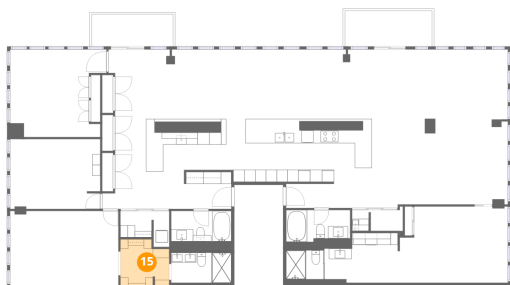

200 East Delaware Place, Streeterville, Chicago, Cook County, Illinois, United States, 60611, 32AF

15 Floor 1 - W.I.C.

Dimensions: 8'1" x 8'3"
Area: 67 sq. ft
Counted as living area: Yes

Heated: Yes
Finished: Yes
Enclosed: Yes
Contiguous: Yes
Permitted: Yes
Wet space: No
Addition: No
Conversion: No