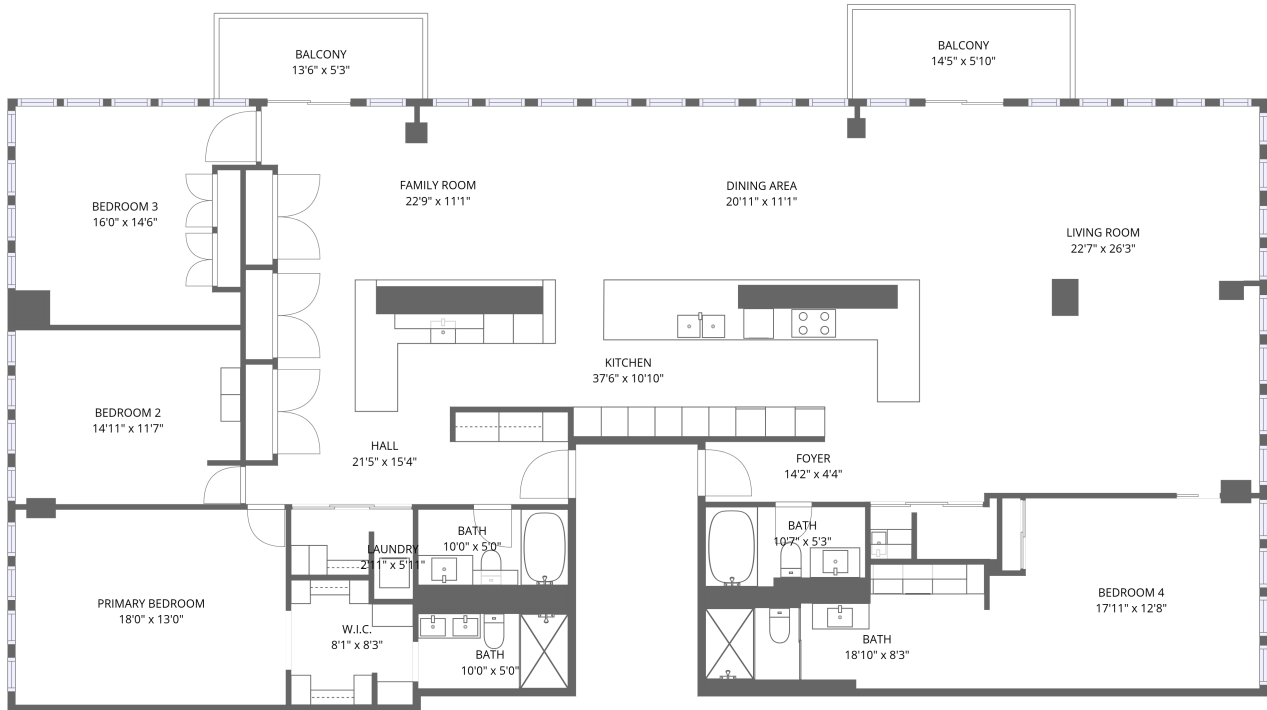

Home data report

200 East Delaware Place, Streeterville, Chicago, Cook County, Illinois, United States, 60611, 32AF

1st floor

Total Area: 3071 sq. ft

1st Floor: 3071 sq. ft

Excluded: Balcony 158 sq. ft, Walls: 0 sq. ft

Property summary

 **1** Floors

 **4** Bedrooms

 **4** Bathrooms

Home data report

200 East Delaware Place, Streeterville, Chicago, Cook County, Illinois, United States, 60611, 32AF

Room dimensions

Floor 1

Home data report

200 East Delaware Place, Streeterville, Chicago, Cook County, Illinois, United States, 60611, 32AF

#		Dimensions	sqft	Counted as living area
12	Bedroom 4	17'11" x 12'8"	226 sq. ft	Yes
13	Bath	10'7" x 5'3"	56 sq. ft	Yes
14	Bath	10'0" x 5'0"	50 sq. ft	Yes
15	W.I.C.	8'1" x 8'3"	67 sq. ft	Yes
16	Primary Bedroom	18'0" x 13'0"	233 sq. ft	Yes
17	Dining Area	20'11" x 11'1"	232 sq. ft	Yes
18	Foyer	14'2" x 4'4"	62 sq. ft	Yes

200 East Delaware Place, Streeterville, Chicago, Cook County, Illinois, United States, 60611, 32AF

1 Floor 1 - Bedroom 2

Dimensions: 14'11" x 11'7"
Area: 173 sq. ft
Counted as living area: Yes

Heated: Yes
Finished: Yes
Enclosed: Yes
Contiguous: Yes
Permitted: Yes
Wet space: No
Addition: No
Conversion: No