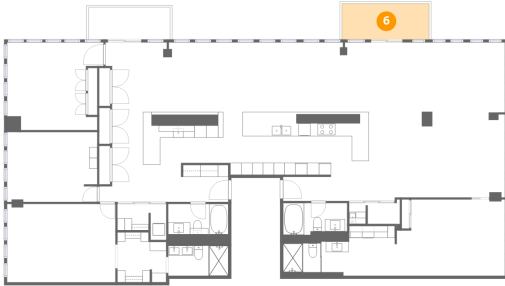

200 East Delaware Place, Streeterville, Chicago, Cook County, Illinois, United States, 60611, 32AF

6 Floor 1 - Balcony

Dimensions: 14'5" x 5'10"
Area: 85 sq. ft
Counted as living area: No

Heated: No
Finished: No
Enclosed: No
Contiguous: Yes
Permitted: Yes
Wet space: No
Addition: No
Conversion: No