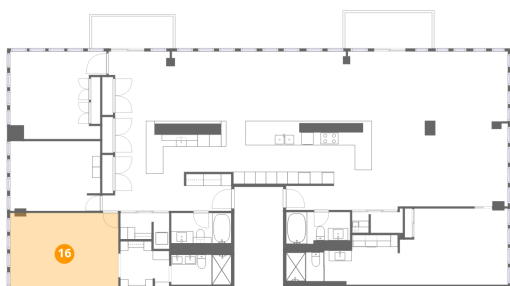

16 Floor 1 - Primary Bedroom

Dimensions: 18'0" x 13'0"
Area: 233 sq. ft
Counted as living area: Yes

Heated: Yes
Finished: Yes
Enclosed: Yes
Contiguous: Yes
Permitted: Yes
Wet space: No
Addition: No
Conversion: No