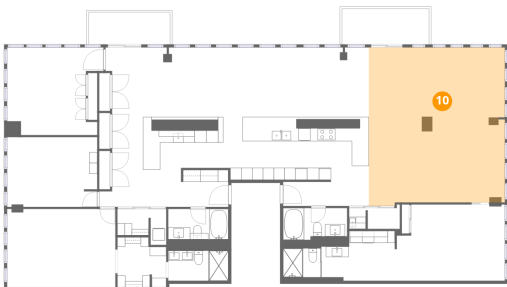

10 Floor 1 - Living Room

Dimensions: 22'7" x 26'3"
Area: 593 sq. ft
Counted as living area: Yes

Heated: Yes
Finished: Yes
Enclosed: Yes
Contiguous: Yes
Permitted: Yes
Wet space: No
Addition: No
Conversion: No