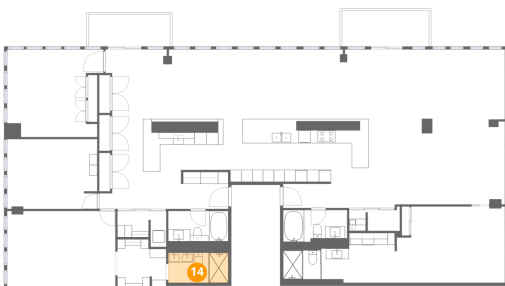

11 Floor 1 - Balcony

Dimensions: 13'6" x 5'3"
Area: 71 sq. ft
Counted as living area: No

Heated: No
Finished: No
Enclosed: No
Contiguous: Yes
Permitted: Yes
Wet space: No
Addition: No
Conversion: No

200 East Delaware Place, Streeterville, Chicago, Cook County, Illinois, United States, 60611, 32AF

Dimensions: 10'0" x 5'0"
Area: 50 sq. ft
Counted as living area: Yes

Heated: Yes
Finished: Yes
Enclosed: Yes
Contiguous: Yes
Permitted: Yes
Wet space: Yes
Addition: No
Conversion: No

200 East Delaware Place, Streeterville, Chicago, Cook County, Illinois, United States, 60611, 32AF