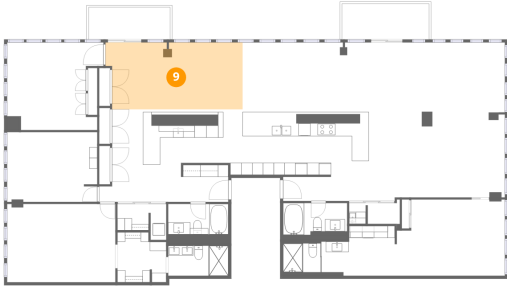

200 East Delaware Place, Streeterville, Chicago, Cook County, Illinois, United States, 60611, 32AF

9 Floor 1 - Family Room

Dimensions: 22'9" x 11'1"
Area: 252 sq. ft
Counted as living area: Yes

Heated: Yes
Finished: Yes
Enclosed: Yes
Contiguous: Yes
Permitted: Yes
Wet space: No
Addition: No
Conversion: No