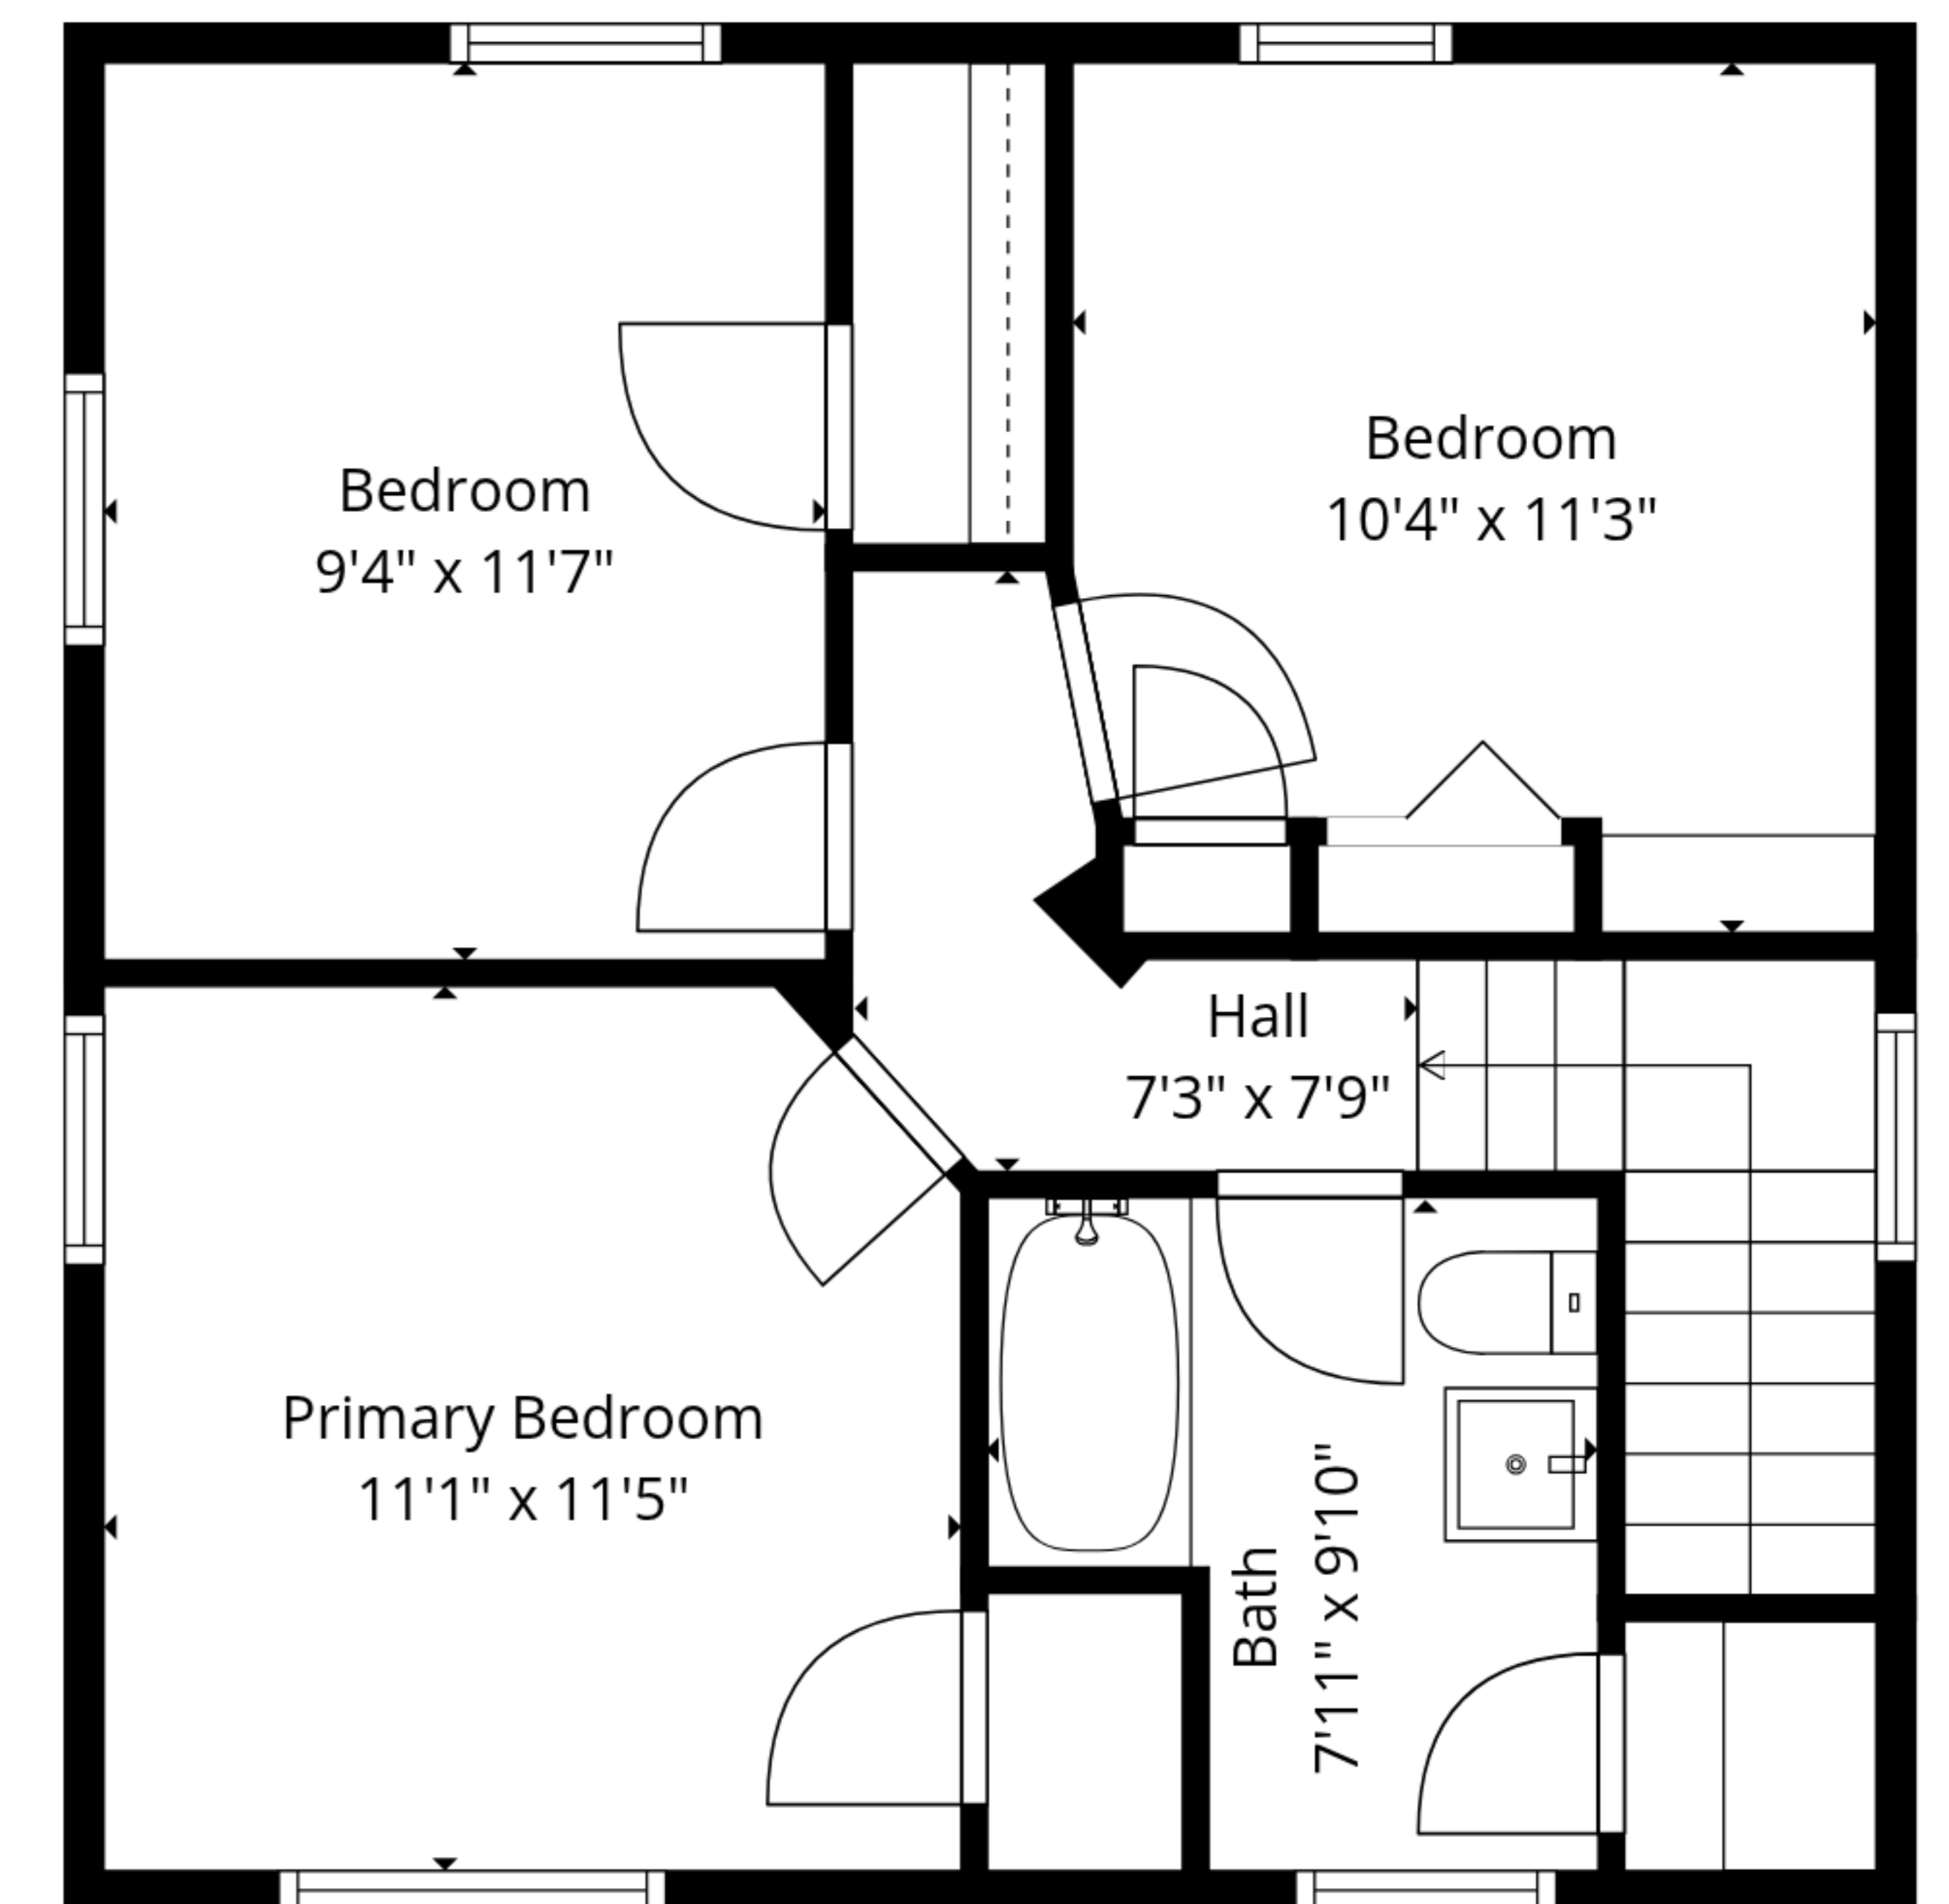

TOTAL: 1490 sq. ft

Basement: 0 sq. ft, 1st floor: 958 sq. ft, 2nd floor: 532 sq. ft
 EXCLUDED AREAS: LAUNDRY: 259 sq. ft, UTILITY: 251 sq. ft, STORAGE: 264 sq. ft,
 UNDEFINED: 42 sq. ft, BACK PORCH: 72 sq. ft, SCREENED PORCH: 177 sq. ft,
 FIREPLACE: 11 sq. ft, WALLS: 216 sq. ft

Basement

1st Floor

2nd Floor

TOTAL: 1490 sq. ft

Basement: 0 sq. ft, 1st floor: 958 sq. ft, 2nd floor: 532 sq. ft

EXCLUDED AREAS: LAUNDRY: 259 sq. ft, UTILITY: 251 sq. ft, STORAGE: 264 sq. ft,

UNDEFINED: 42 sq. ft, BACK PORCH: 72 sq. ft, SCREENED PORCH: 177 sq. ft,