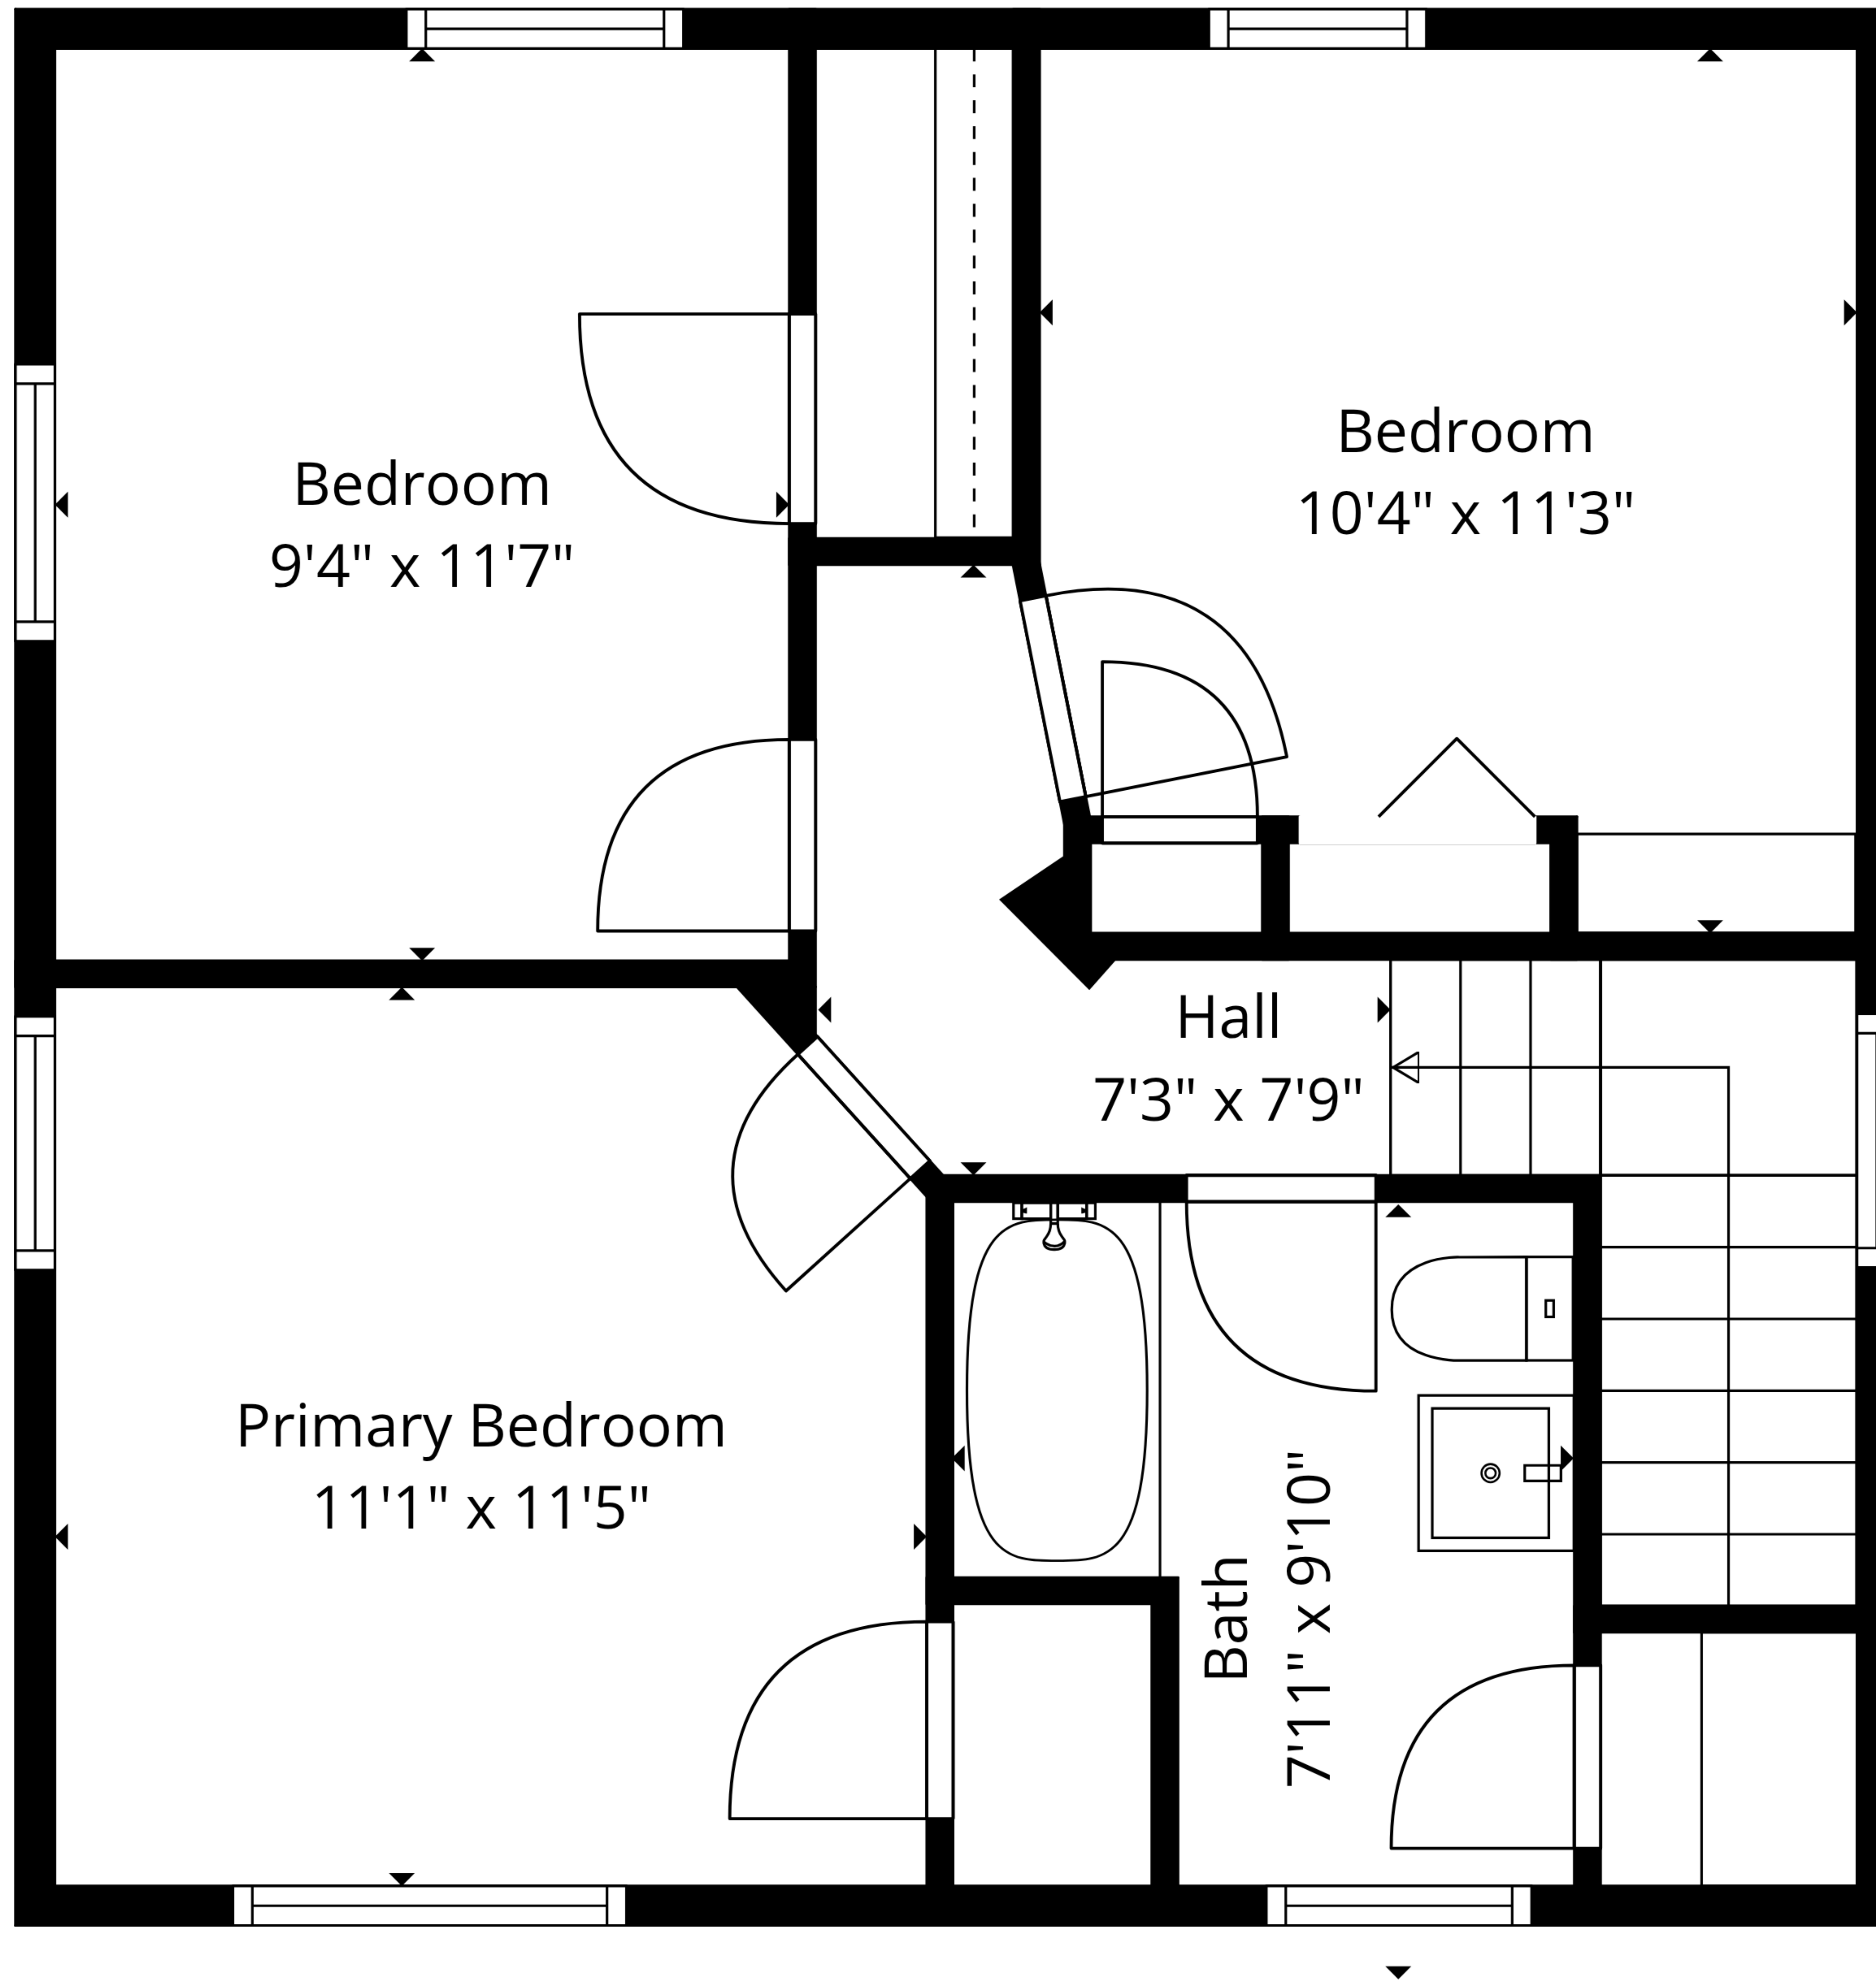

TOTAL: 1490 sq. ft

Basement: 0 sq. ft, 1st floor: 958 sq. ft, 2nd floor: 532 sq. ft
 EXCLUDED AREAS: LAUNDRY: 259 sq. ft, UTILITY: 251 sq. ft, STORAGE: 264 sq. ft,
 UNDEFINED: 42 sq. ft, BACK PORCH: 72 sq. ft, SCREENED PORCH: 177 sq. ft,
 FIREPLACE: 11 sq. ft, WALLS: 216 sq. ft

Basement

1st Floor

2nd Floor

TOTAL: 1490 sq. ft

Basement: 0 sq. ft, 1st floor: 958 sq. ft, 2nd floor: 532 sq. ft

EXCLUDED AREAS: LAUNDRY: 259 sq. ft, UTILITY: 251 sq. ft, STORAGE: 264 sq. ft,

UNDEFINED: 42 sq. ft, BACK PORCH: 72 sq. ft, SCREENED PORCH: 177 sq. ft,