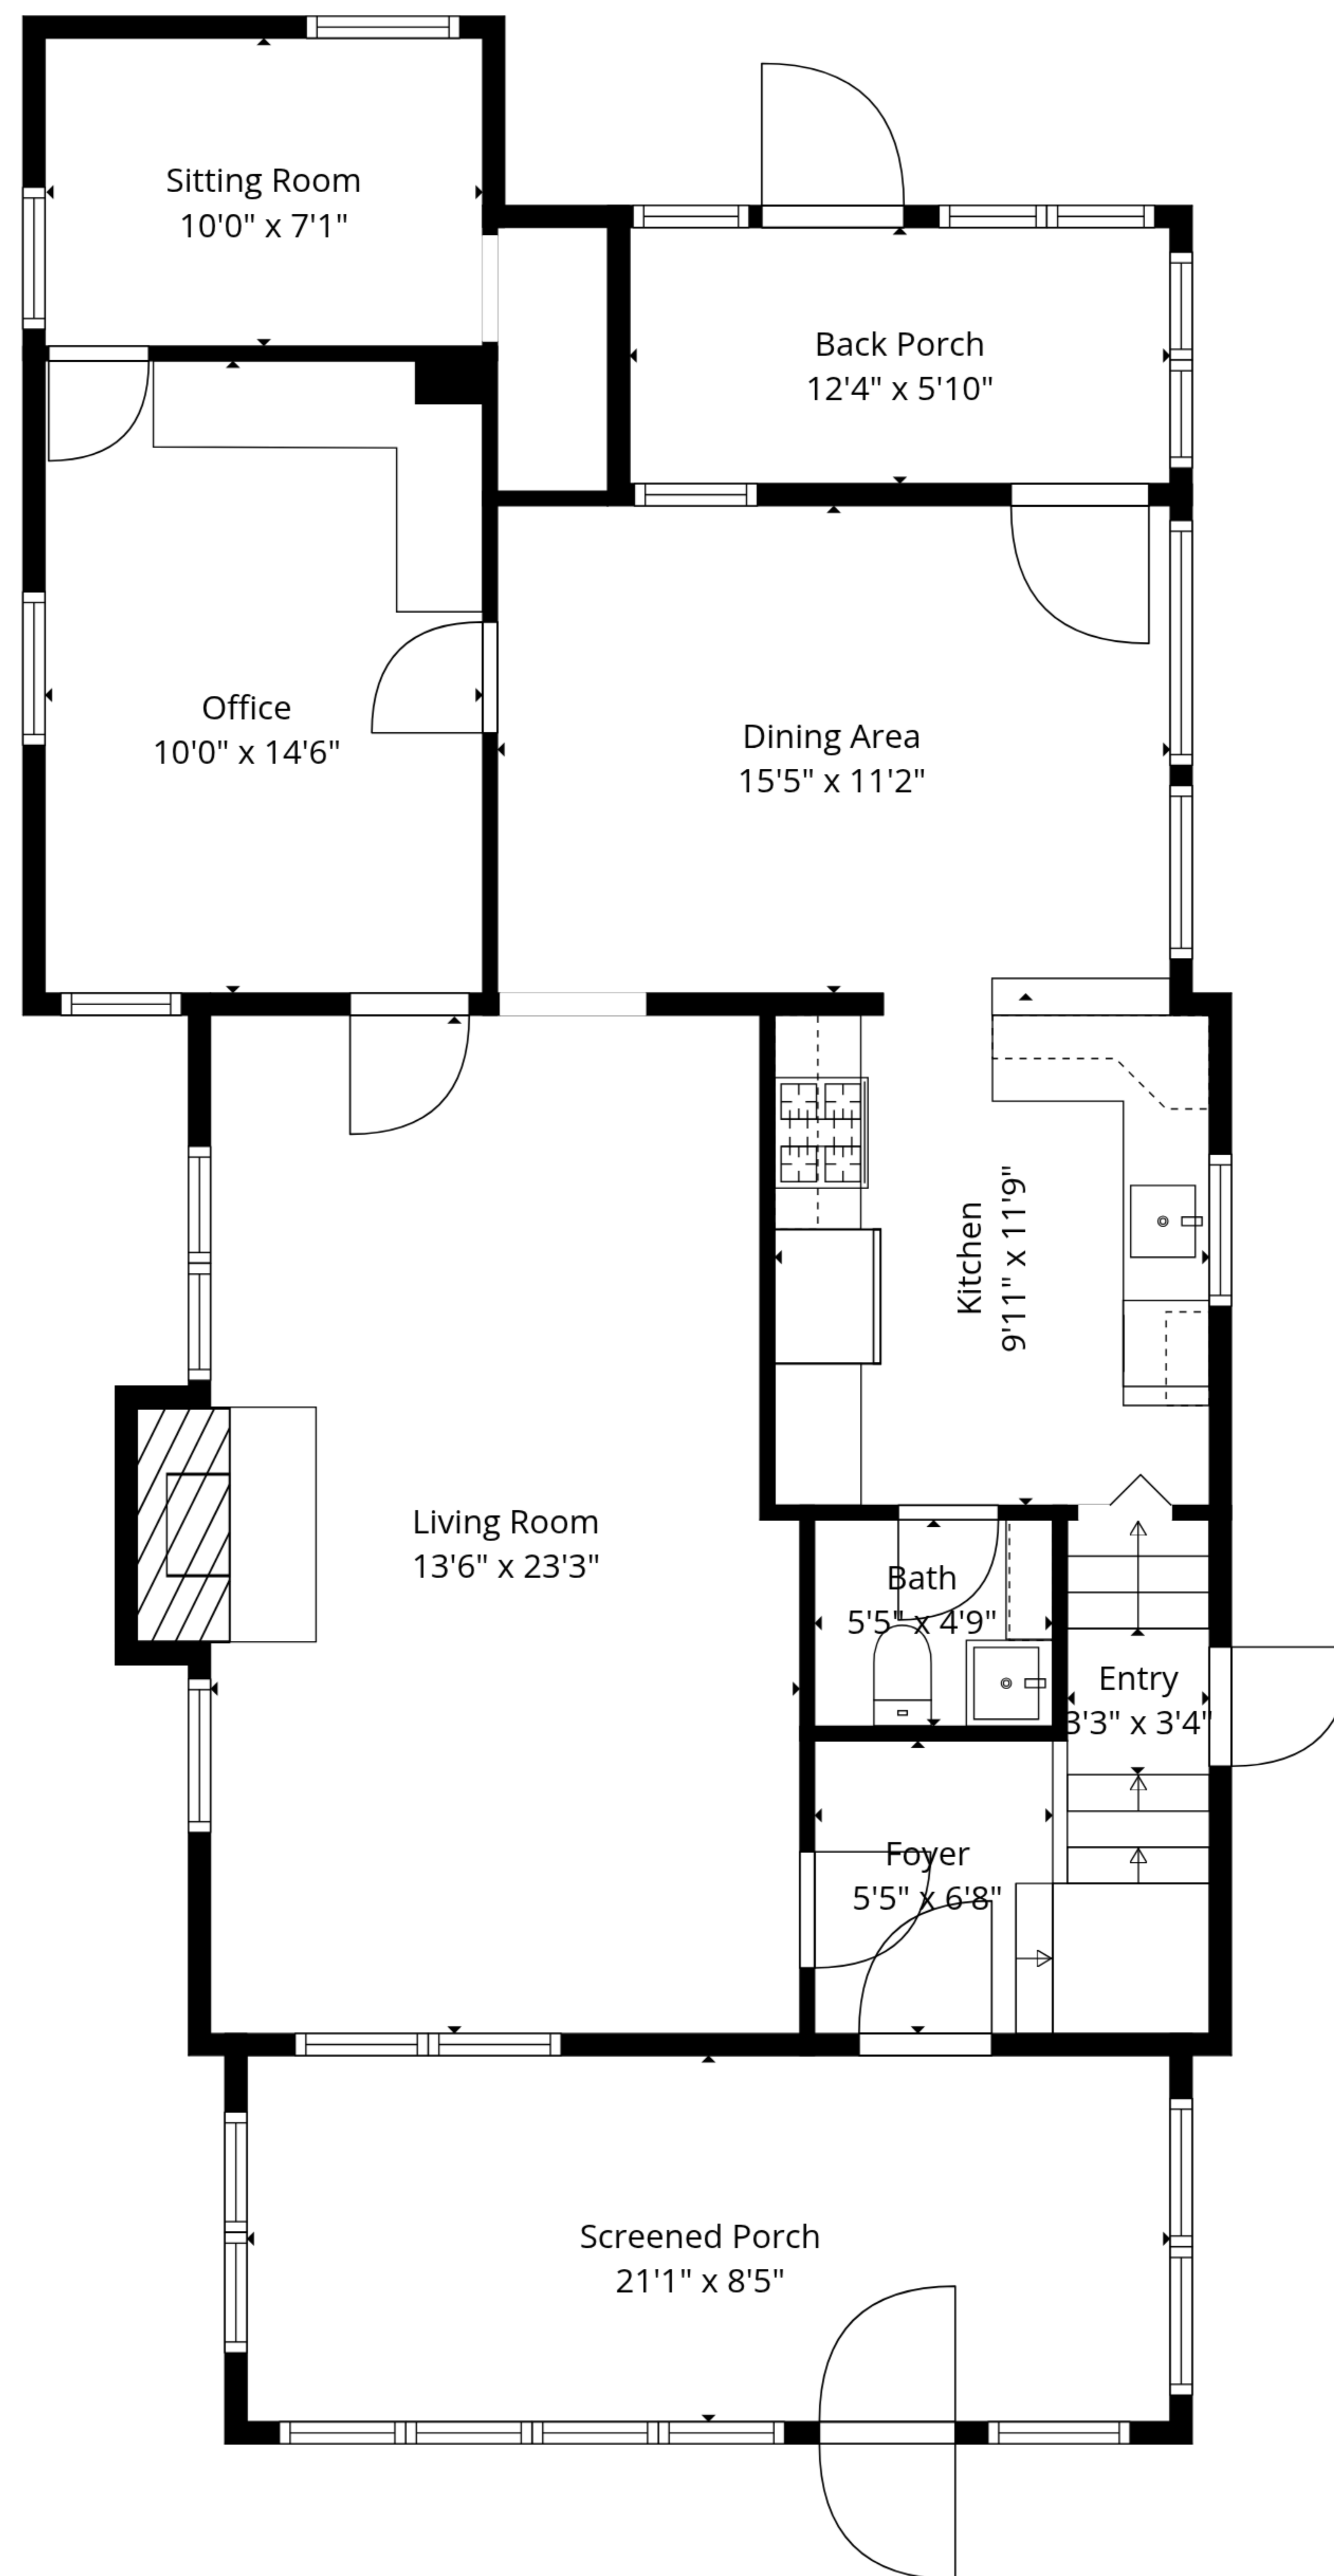

TOTAL: 1490 sq. ft

Basement: 0 sq. ft, 1st floor: 958 sq. ft, 2nd floor: 532 sq. ft
 EXCLUDED AREAS: LAUNDRY: 259 sq. ft, UTILITY: 251 sq. ft, STORAGE: 264 sq. ft,
 UNDEFINED: 42 sq. ft, BACK PORCH: 72 sq. ft, SCREENED PORCH: 177 sq. ft,
 FIREPLACE: 11 sq. ft, WALLS: 216 sq. ft

Basement

1st Floor

2nd Floor

TOTAL: 1490 sq. ft

Basement: 0 sq. ft, 1st floor: 958 sq. ft, 2nd floor: 532 sq. ft

EXCLUDED AREAS: LAUNDRY: 259 sq. ft, UTILITY: 251 sq. ft, STORAGE: 264 sq. ft,

UNDEFINED: 42 sq. ft, BACK PORCH: 72 sq. ft, SCREENED PORCH: 177 sq. ft,