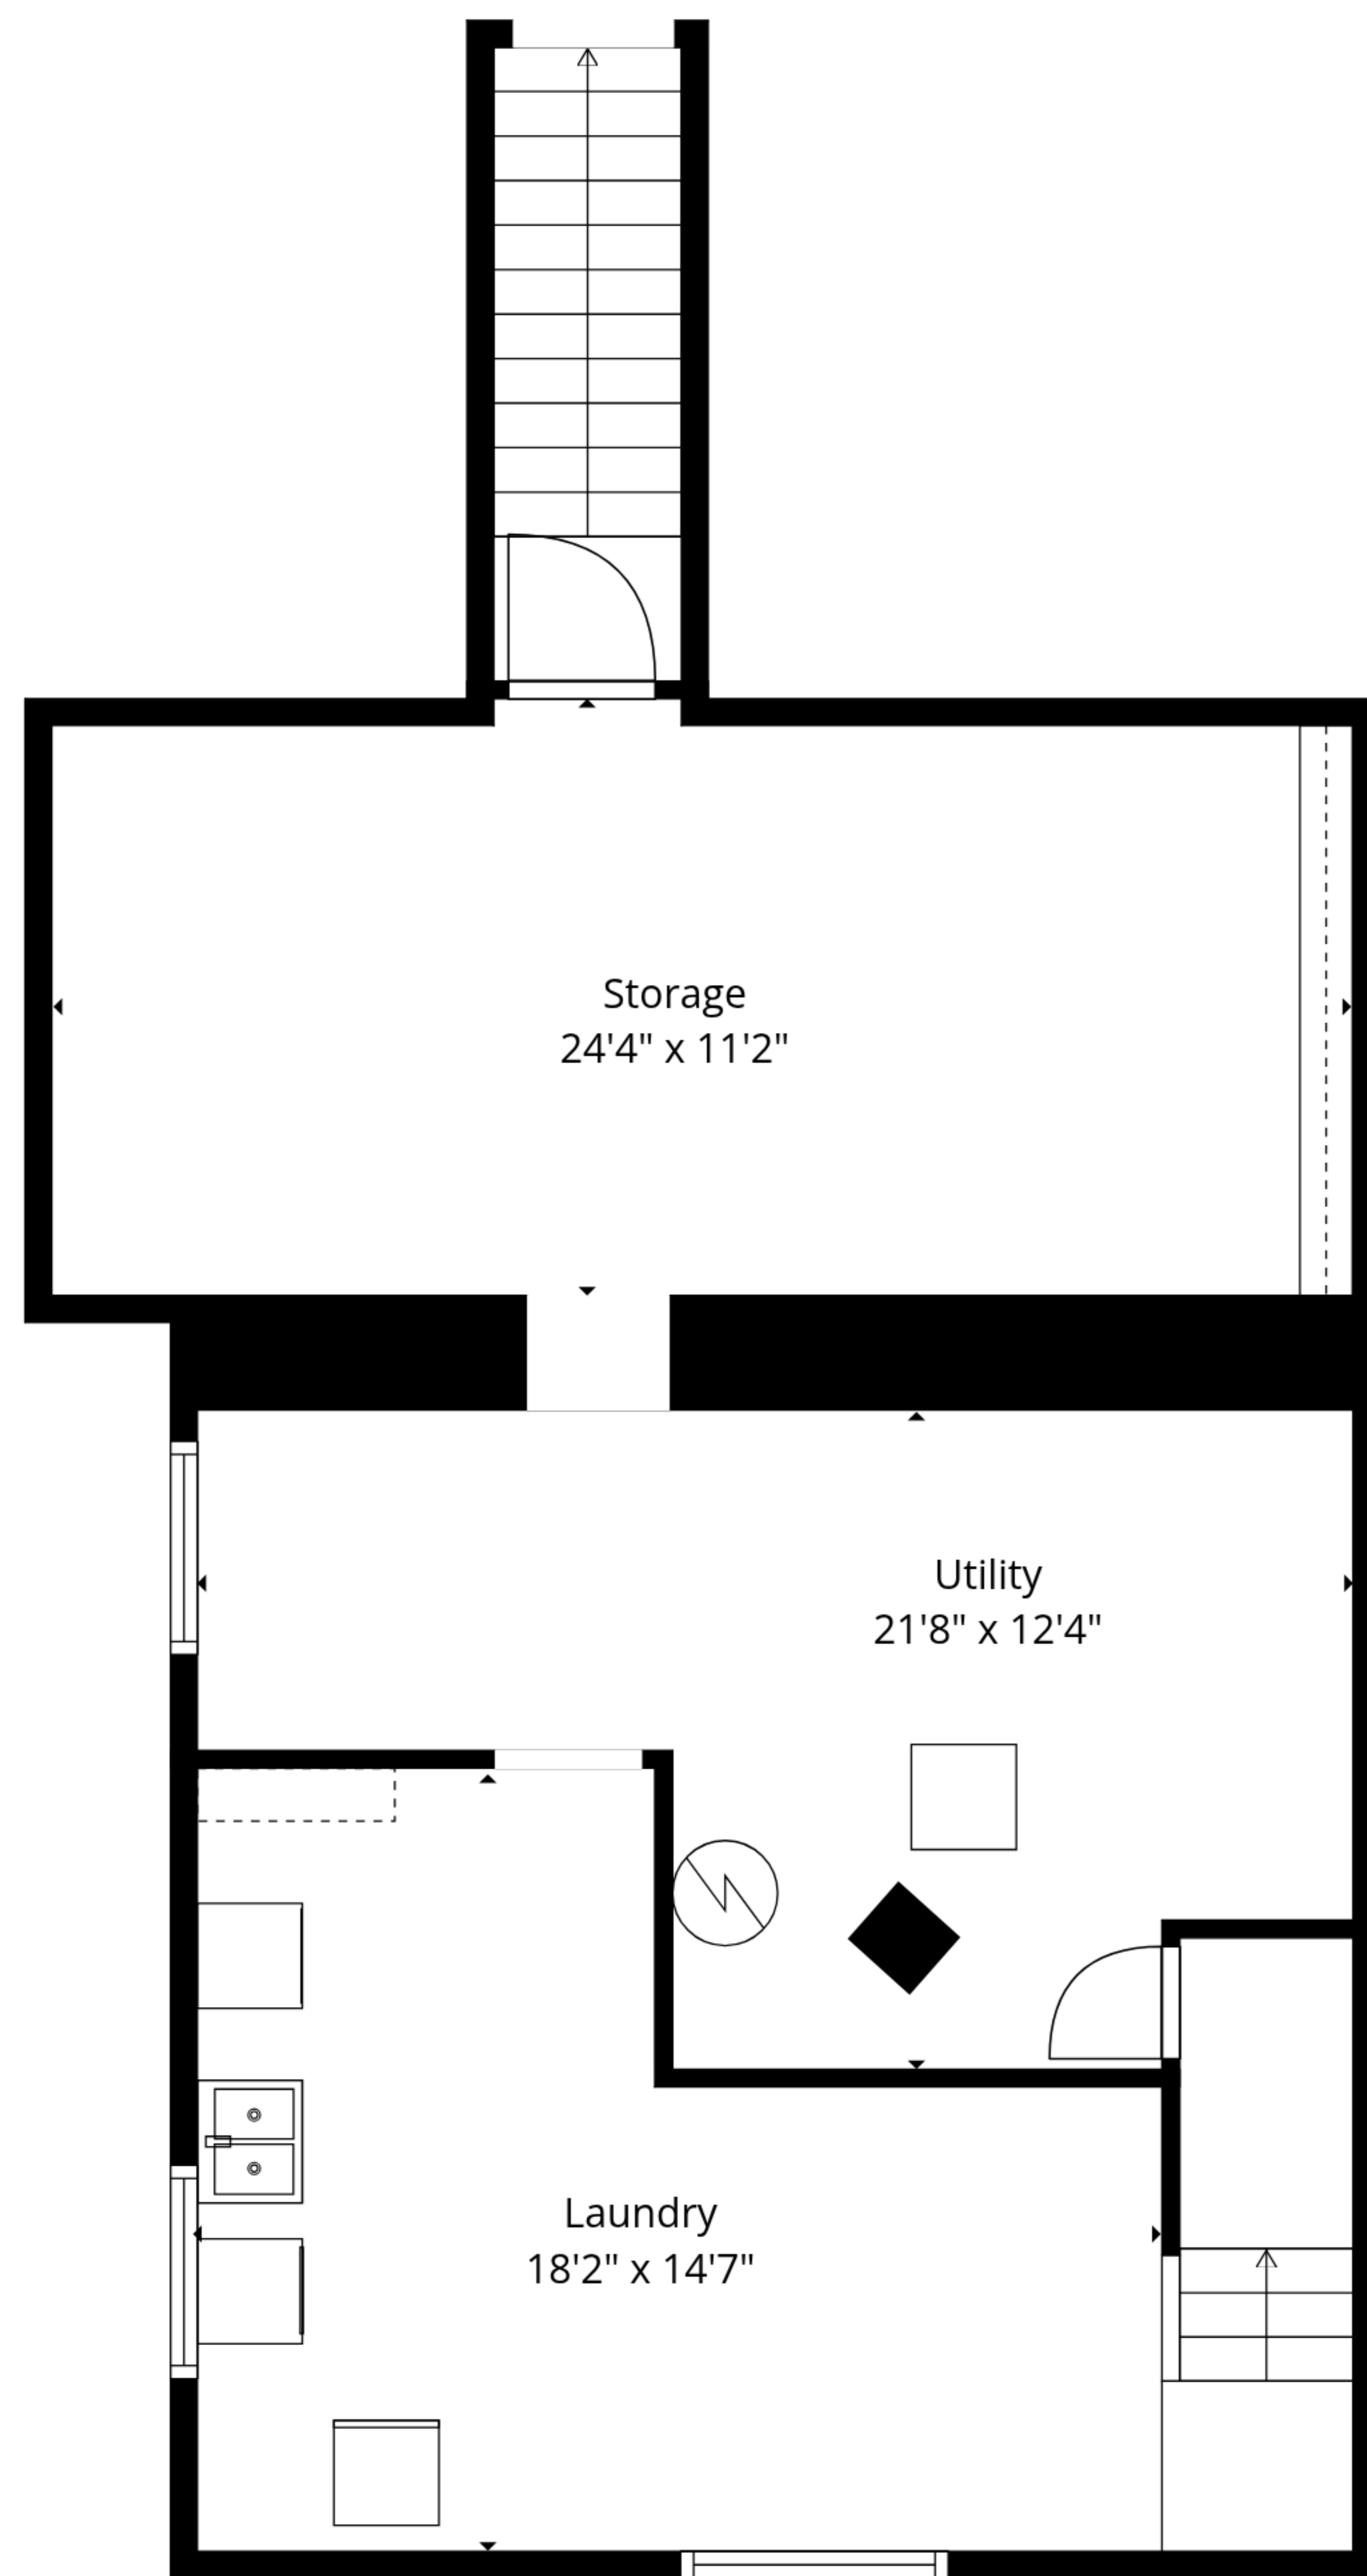

TOTAL: 1490 sq. ft

Basement: 0 sq. ft, 1st floor: 958 sq. ft, 2nd floor: 532 sq. ft
 EXCLUDED AREAS: LAUNDRY: 259 sq. ft, UTILITY: 251 sq. ft, STORAGE: 264 sq. ft,
 UNDEFINED: 42 sq. ft, BACK PORCH: 72 sq. ft, SCREENED PORCH: 177 sq. ft,
 FIREPLACE: 11 sq. ft, WALLS: 216 sq. ft

Basement

1st Floor

2nd Floor

TOTAL: 1490 sq. ft

Basement: 0 sq. ft, 1st floor: 958 sq. ft, 2nd floor: 532 sq. ft

EXCLUDED AREAS: LAUNDRY: 259 sq. ft, UTILITY: 251 sq. ft, STORAGE: 264 sq. ft,

UNDEFINED: 42 sq. ft, BACK PORCH: 72 sq. ft, SCREENED PORCH: 177 sq. ft,