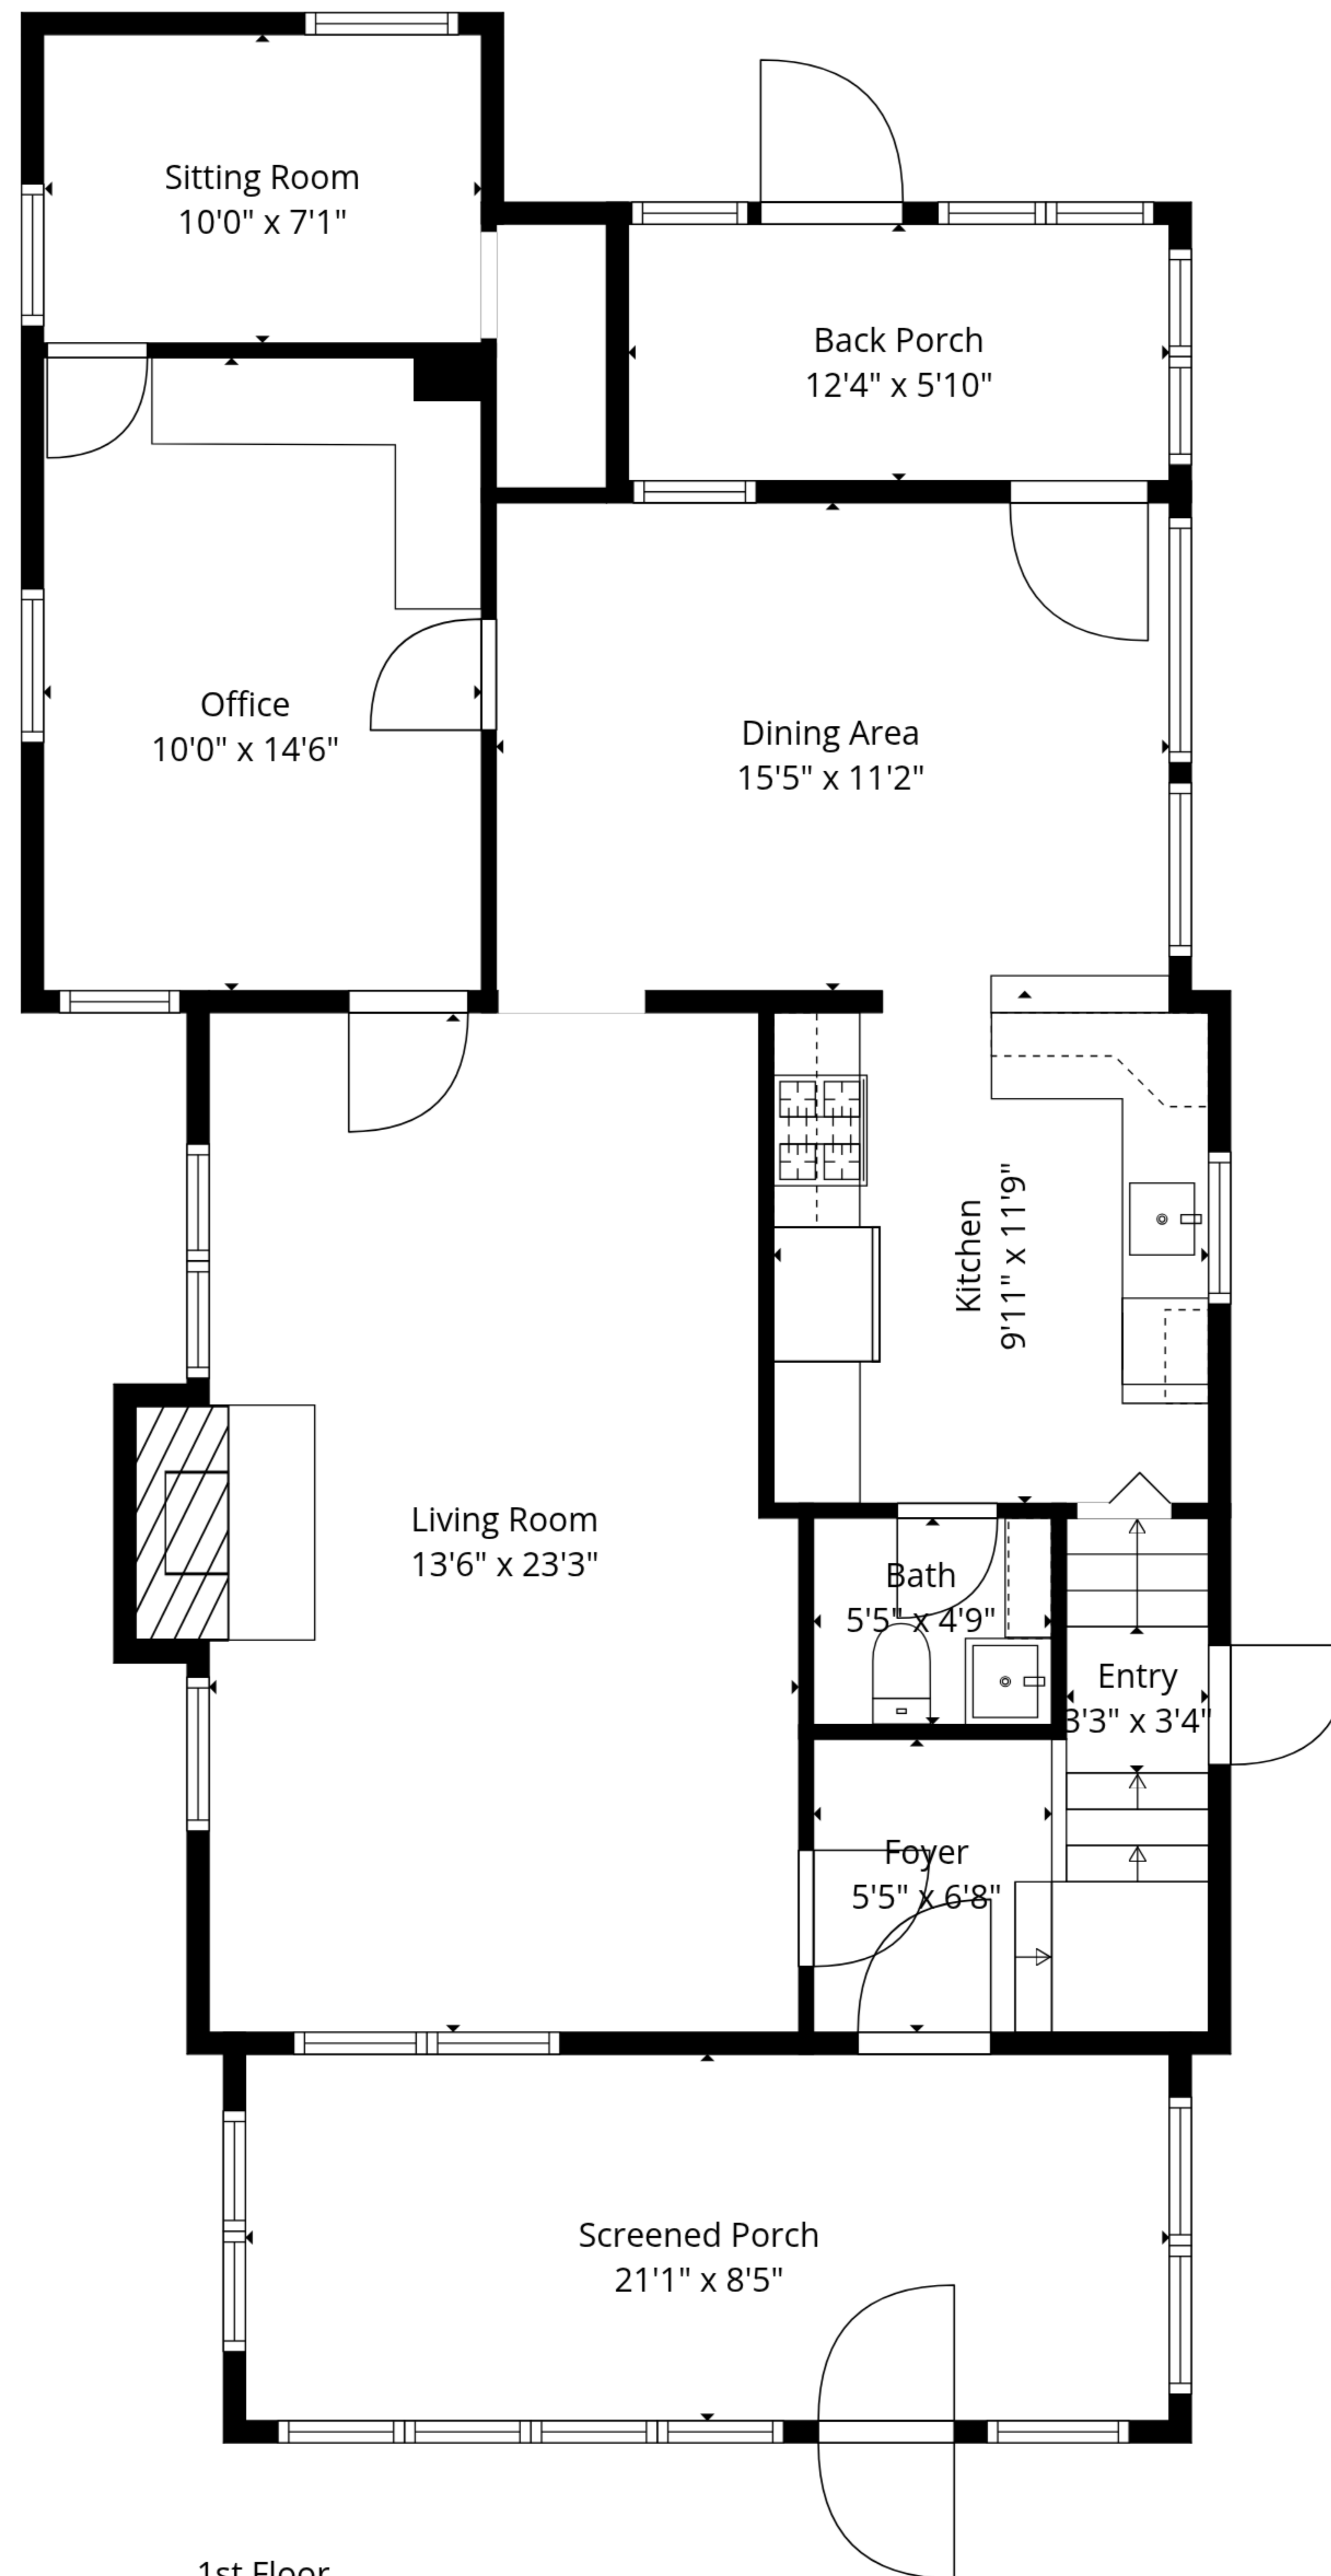

TOTAL: 1490 sq. ft

Basement: 0 sq. ft, 1st floor: 958 sq. ft, 2nd floor: 532 sq. ft
 EXCLUDED AREAS: LAUNDRY: 259 sq. ft, UTILITY: 251 sq. ft, STORAGE: 264 sq. ft,
 UNDEFINED: 42 sq. ft, BACK PORCH: 72 sq. ft, SCREENED PORCH: 177 sq. ft,
 FIREPLACE: 11 sq. ft, WALLS: 216 sq. ft

Basement

1st Floor

2nd Floor

TOTAL: 1490 sq. ft

Basement: 0 sq. ft, 1st floor: 958 sq. ft, 2nd floor: 532 sq. ft

EXCLUDED AREAS: LAUNDRY: 259 sq. ft, UTILITY: 251 sq. ft, STORAGE: 264 sq. ft,

UNDEFINED: 42 sq. ft, BACK PORCH: 72 sq. ft, SCREENED PORCH: 177 sq. ft,