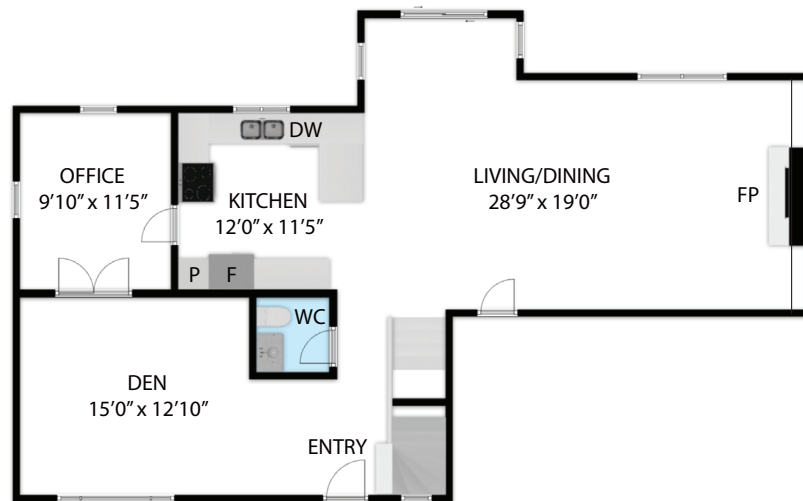

**SECOND FLOOR**

**BASEMENT**

**FIRST FLOOR**

135 Glen Haven Ct, Oregon, WI, 53575  
TOTAL APPROX. FLOOR AREA 2,478 SQ.FT

Whilst every attempt has been made to ensure the accuracy of the floor plan contained here, measurements of doors, windows, rooms and any other items are approximate and no responsibility is taken for any error, omission, or misstatement. This plan is for illustrative purposes only and should be used as such by any prospective purchaser.