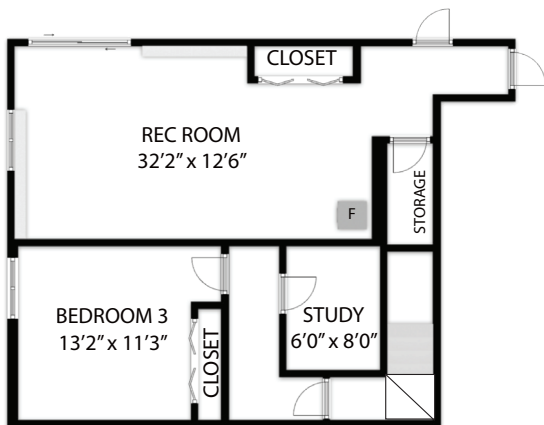

**SECOND FLOOR**

**BASEMENT**

**FIRST FLOOR**

135 Glen Haven Ct, Oregon, WI, 53575  
TOTAL APPROX. FLOOR AREA 2,478 SQ.FT

Whilst every attempt has been made to ensure the accuracy of the floor plan contained here, measurements of doors, windows, rooms and any other items are approximate and no responsibility is taken for any error, omission, or misstatement. This plan is for illustrative purposes only and should be used as such by any prospective purchaser.