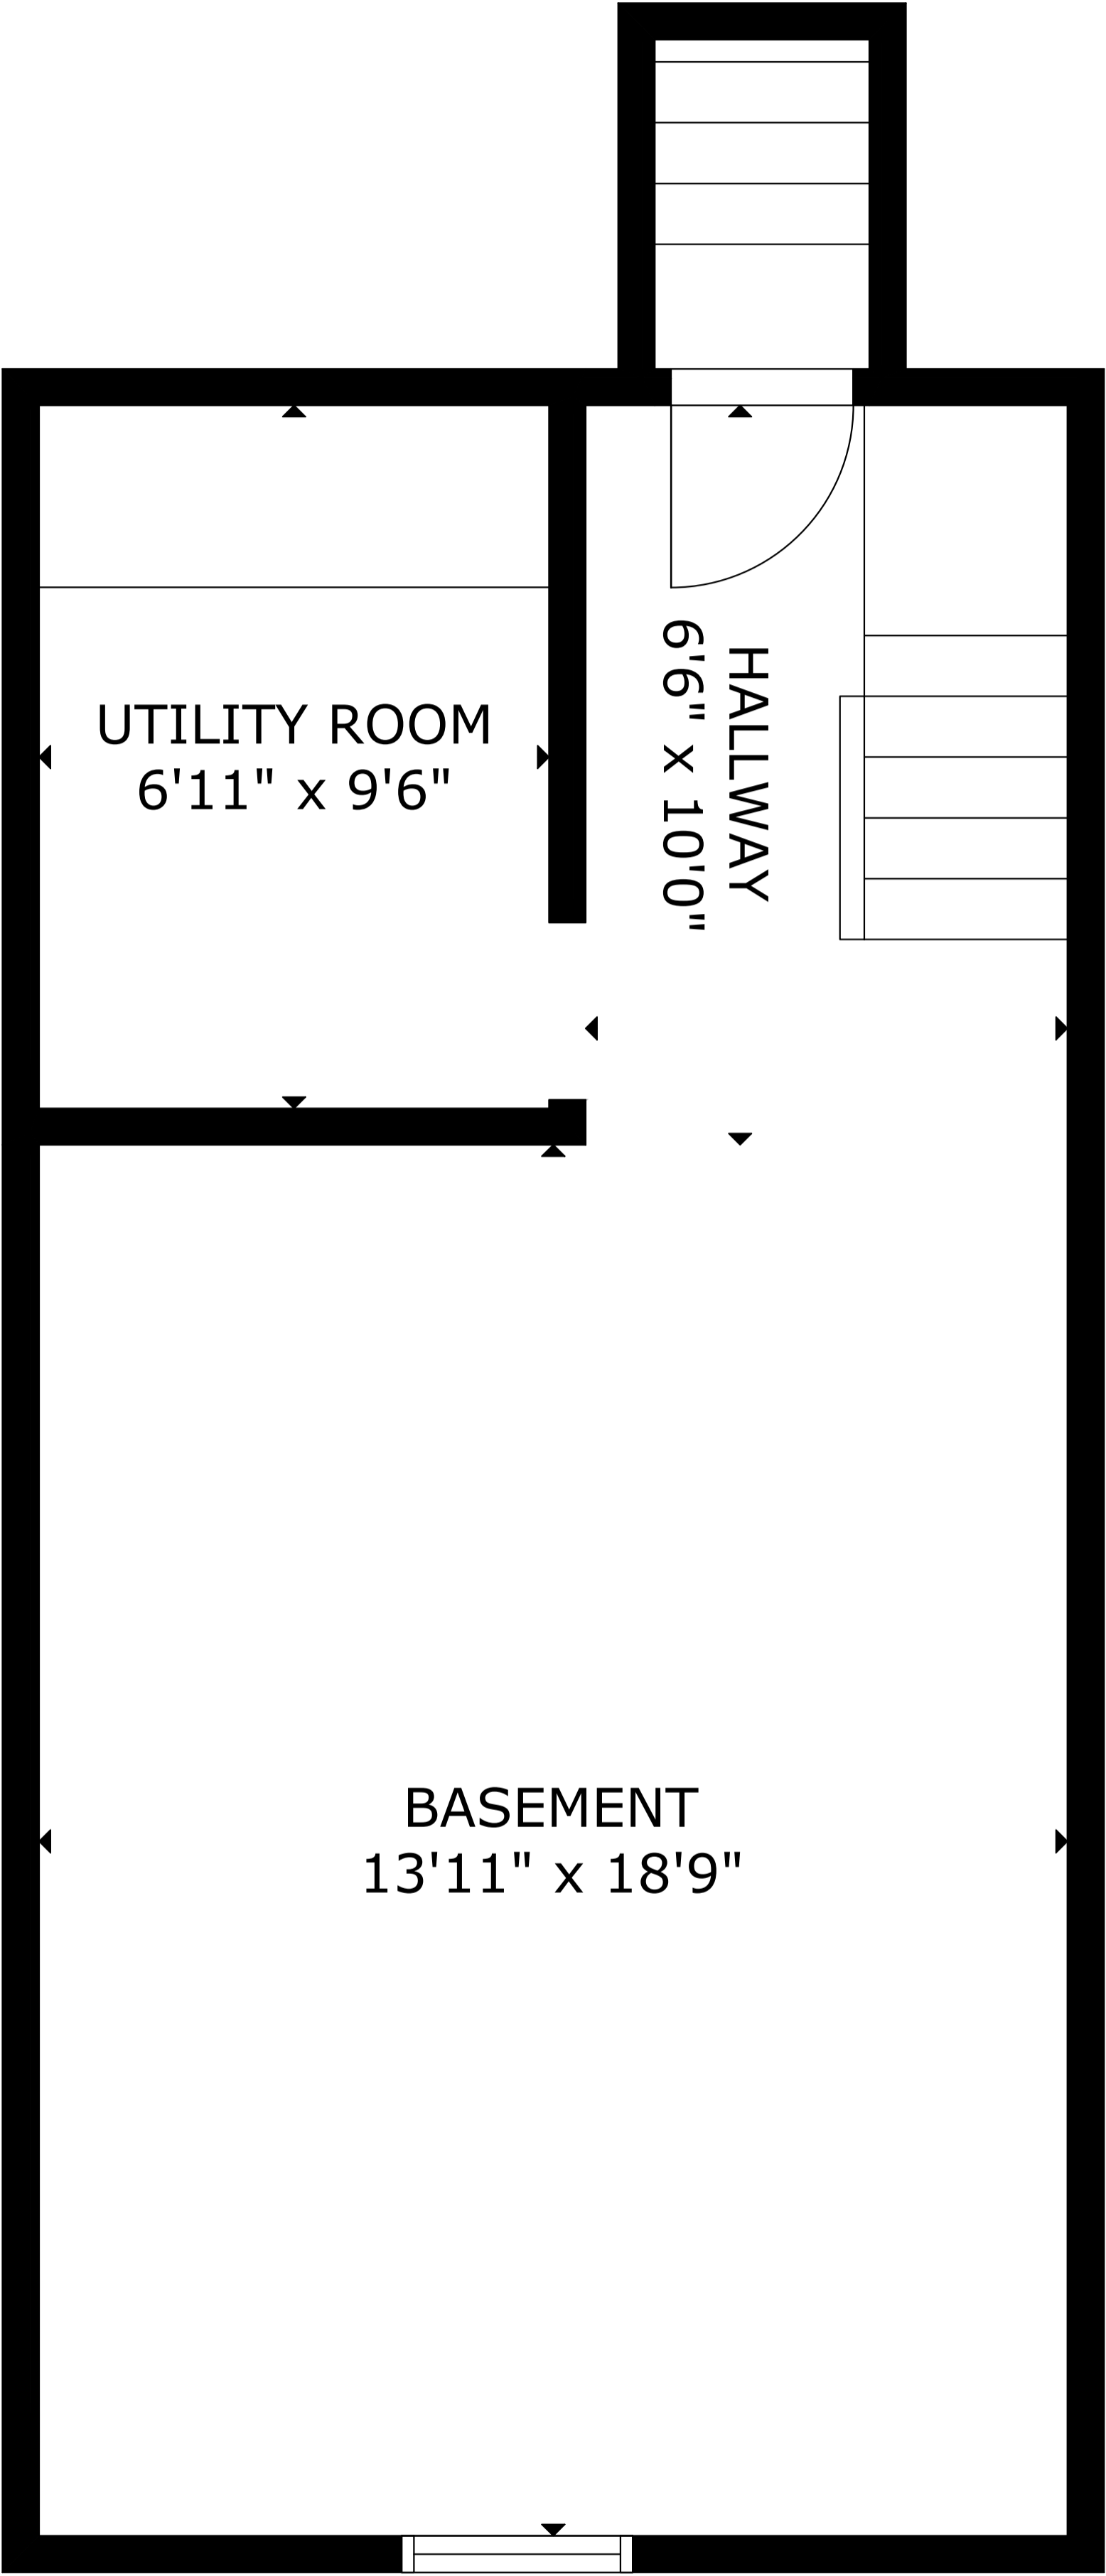

21 CENTER ST, , BUDD LAKE, NJ, 07828, UNITED STATES

GROSS INTERNAL AREA
TOTAL: 2,171 sq ft

LOWER FLOOR: 413 sq ft, MAIN FLOOR: 1,028 sq ft, SECOND FLOOR: 730 sq ft

EXCLUDED AREAS: PORCH: 248 sq ft

THIS FLOOR PLAN IS PROVIDED FOR ILLUSTRATION PURPOSES ONLY WITH THE PERMISSION OF THE SELLER. ROOM POSITIONS AND DIMENSIONS ARE APPROXIMATE AND ARE NOT GUARANTEED TO BE EXACT OR TO SCALE. THE BUYER SHOULD CONFIRM MEASUREMENTS FOR ACCURACY.