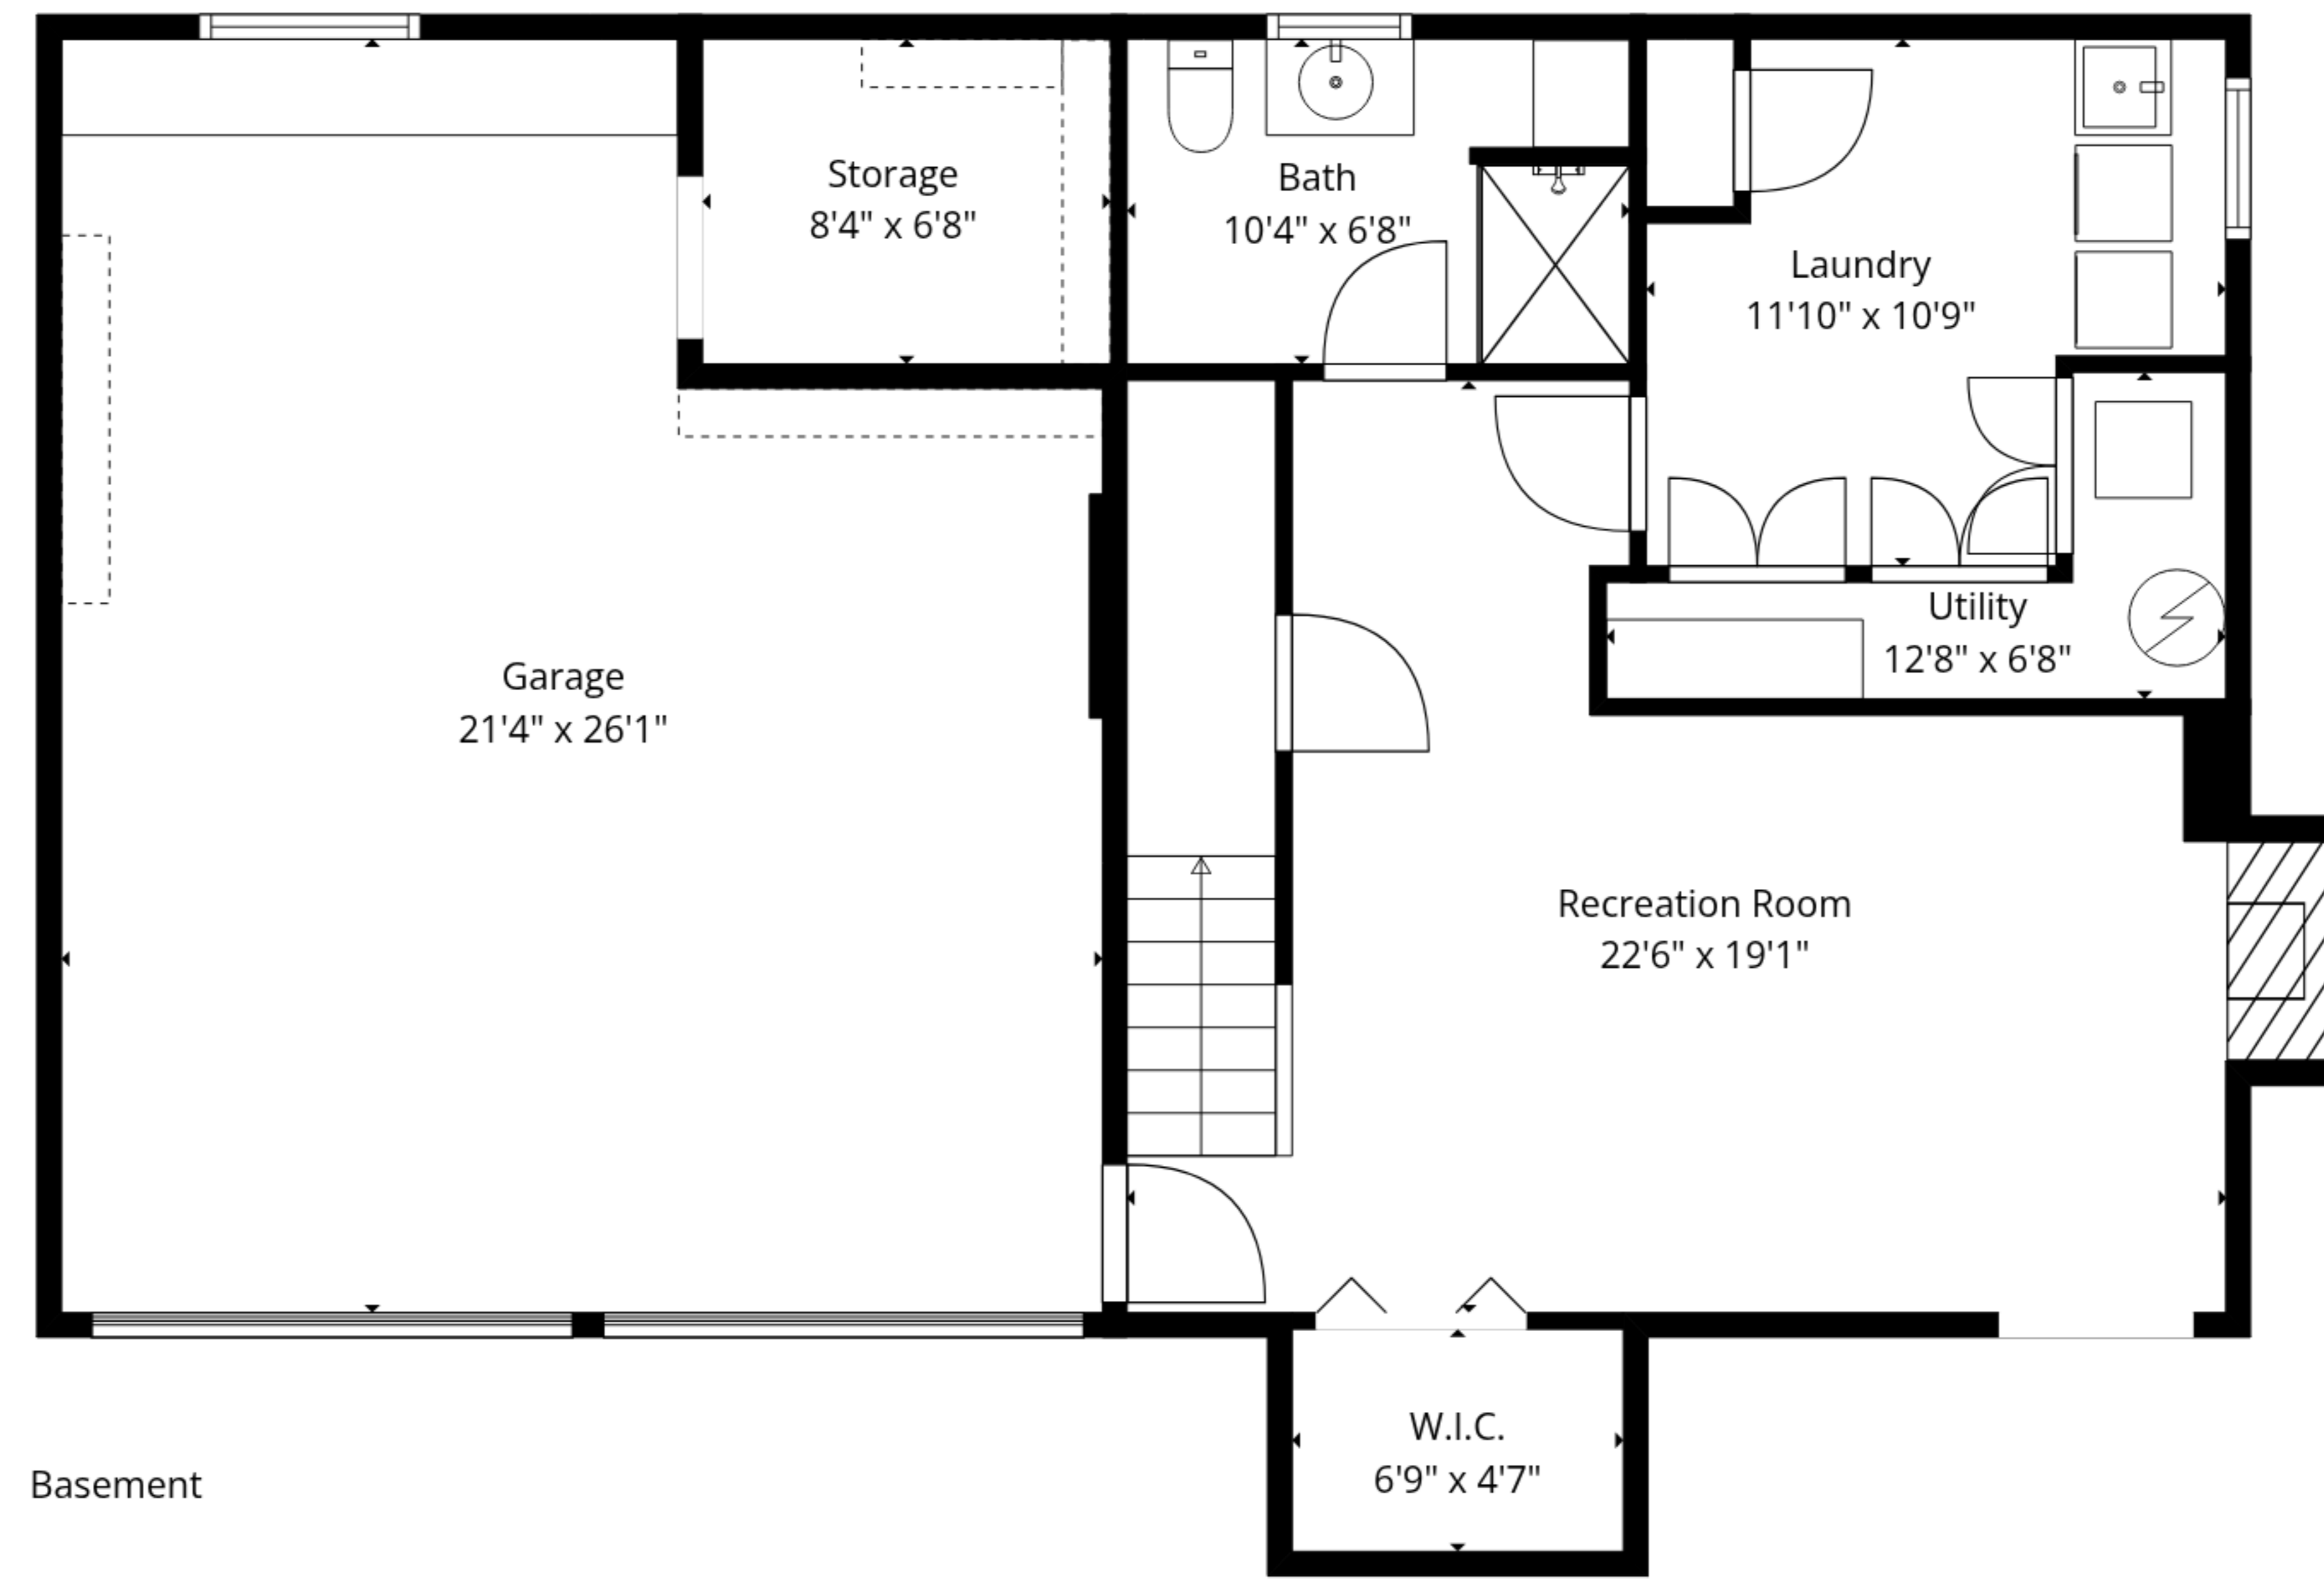

TOTAL: 1915 sq. ft

Basement: 581 sq. ft, 1st floor: 1334 sq. ft

EXCLUDED AREAS: GARAGE: 494 sq. ft, UTILITY: 44 sq. ft, STORAGE: 56 sq. ft,

FIREPLACE: 32 sq. ft, PORCH: 64 sq. ft, PATIO: 481 sq. ft,

WALLS: 170 sq. ft

1st Floor

Basement

TOTAL: 1915 sq. ft

Basement: 581 sq. ft, 1st floor: 1334 sq. ft

EXCLUDED AREAS: GARAGE: 494 sq. ft, UTILITY: 44 sq. ft, STORAGE: 56 sq. ft,

FIREPLACE: 32 sq. ft, PORCH: 64 sq. ft, PATIO: 481 sq. ft,

WALLS: 170 sq. ft