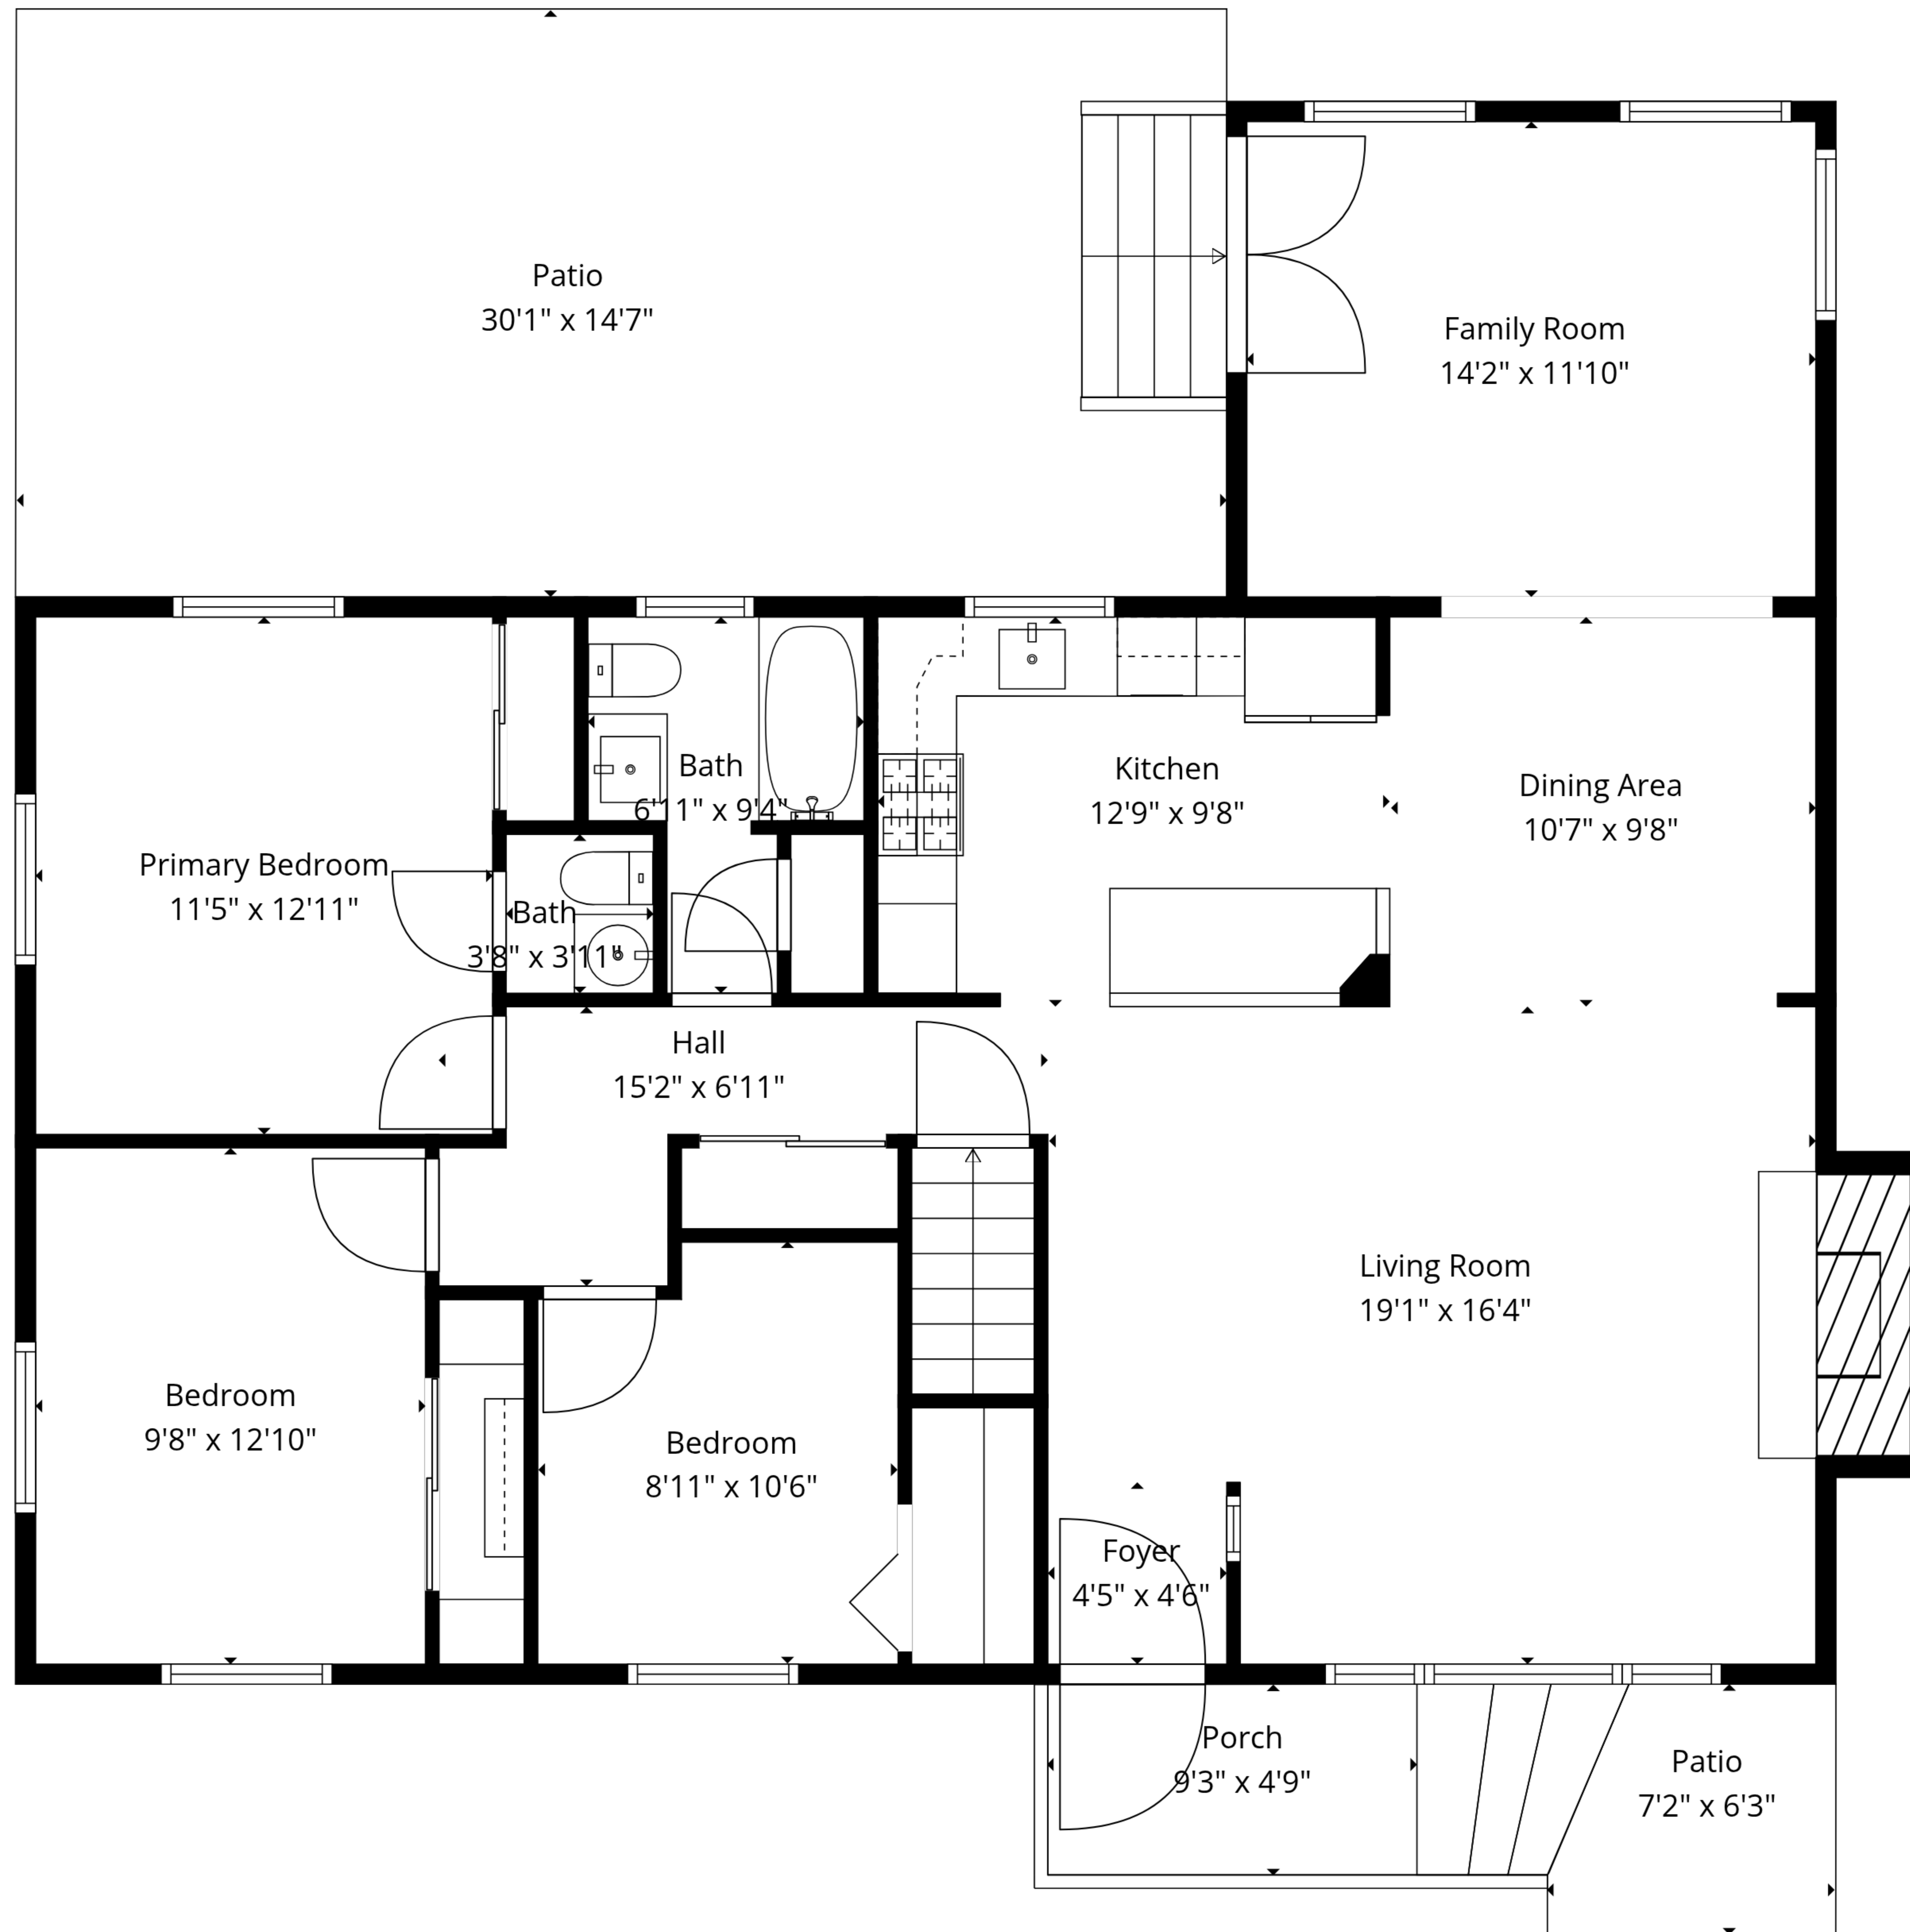

TOTAL: 1915 sq. ft

Basement: 581 sq. ft, 1st floor: 1334 sq. ft

EXCLUDED AREAS: GARAGE: 494 sq. ft, UTILITY: 44 sq. ft, STORAGE: 56 sq. ft,

FIREPLACE: 32 sq. ft, PORCH: 64 sq. ft, PATIO: 481 sq. ft,

WALLS: 170 sq. ft

1st Floor

Basement

TOTAL: 1915 sq. ft

Basement: 581 sq. ft, 1st floor: 1334 sq. ft

EXCLUDED AREAS: GARAGE: 494 sq. ft, UTILITY: 44 sq. ft, STORAGE: 56 sq. ft,

FIREPLACE: 32 sq. ft, PORCH: 64 sq. ft, PATIO: 481 sq. ft,

WALLS: 170 sq. ft