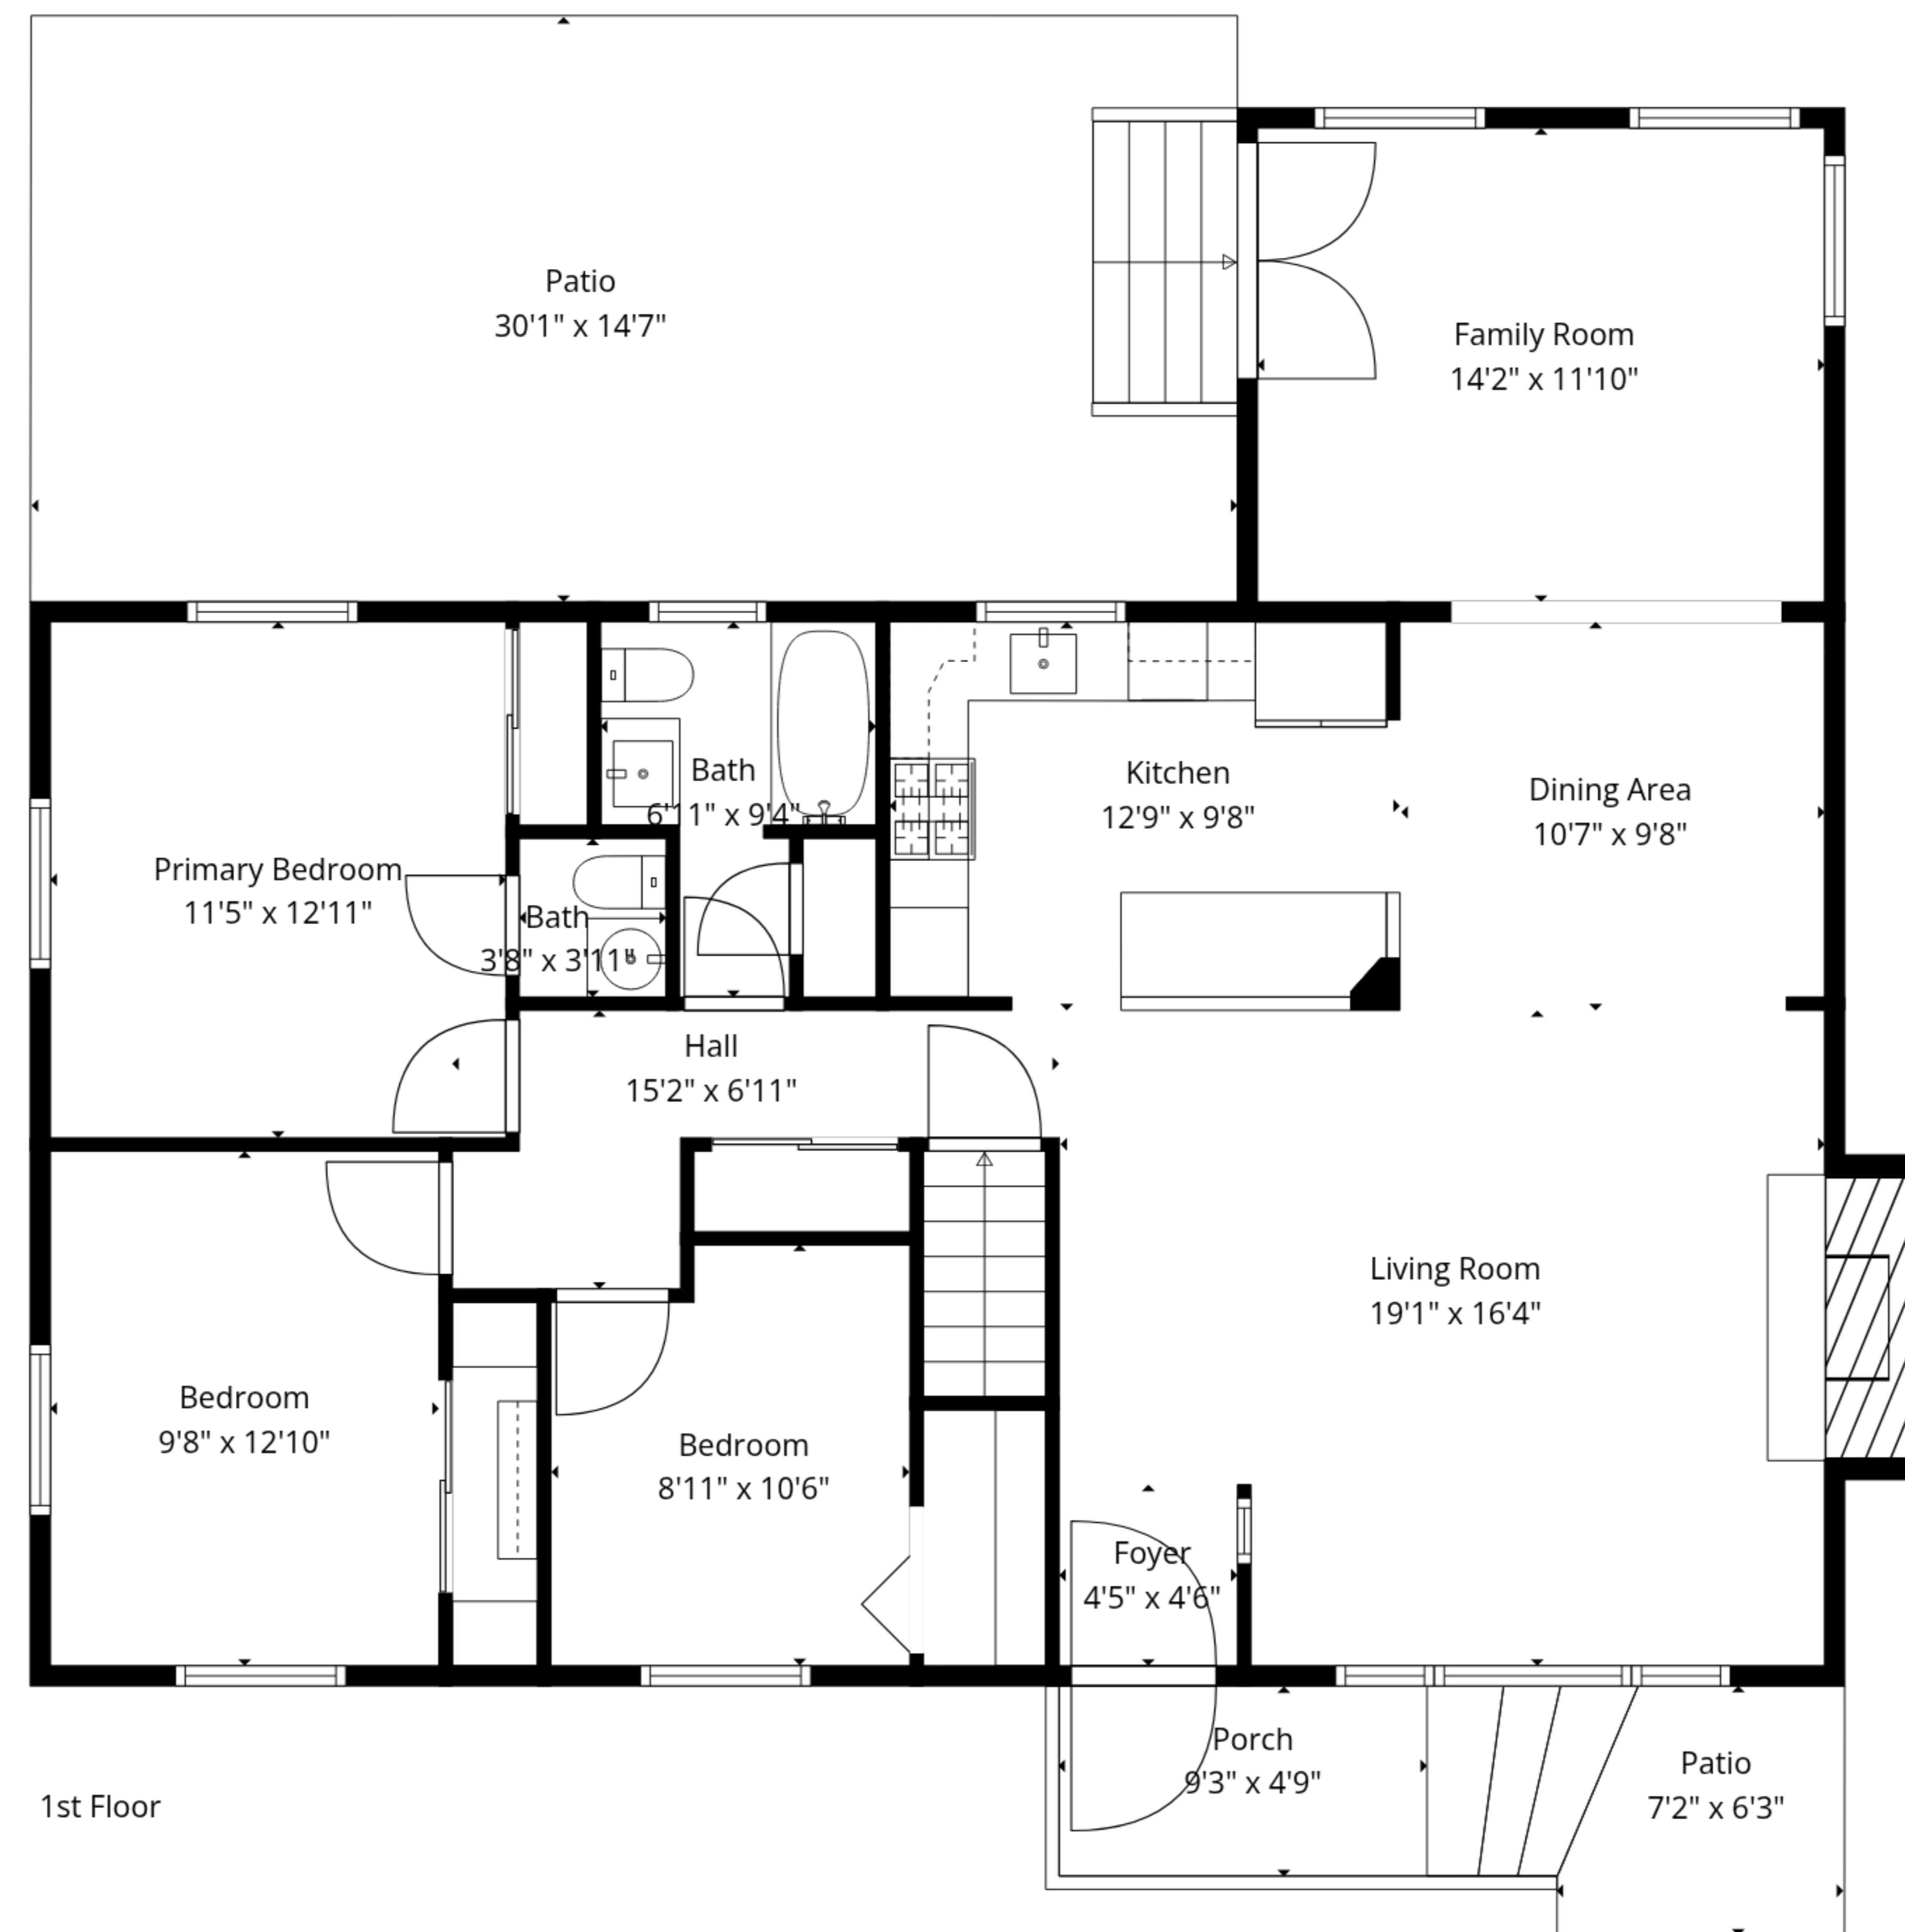

TOTAL: 1915 sq. ft

Basement: 581 sq. ft, 1st floor: 1334 sq. ft

EXCLUDED AREAS: GARAGE: 494 sq. ft, UTILITY: 44 sq. ft, STORAGE: 56 sq. ft,

FIREPLACE: 32 sq. ft, PORCH: 64 sq. ft, PATIO: 481 sq. ft,

WALLS: 170 sq. ft

1st Floor

Basement

TOTAL: 1915 sq. ft

Basement: 581 sq. ft, 1st floor: 1334 sq. ft

EXCLUDED AREAS: GARAGE: 494 sq. ft, UTILITY: 44 sq. ft, STORAGE: 56 sq. ft,

FIREPLACE: 32 sq. ft, PORCH: 64 sq. ft, PATIO: 481 sq. ft,

WALLS: 170 sq. ft