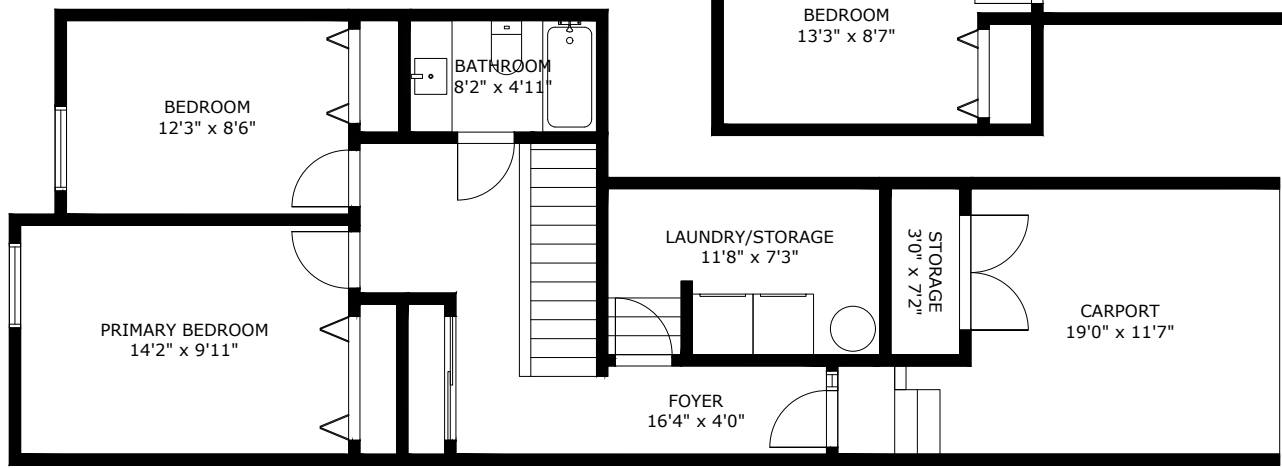

44-1240 Falcon Dr

Coquitlam BC V3E 2B4

Lower Level Area: 575 SQ.FT.
Upper Level Area: 645 SQ.FT.
Total Area: 1,220 SQ.FT.

3

BEDROOMS

2

BATHROOMS

1,220

TOTAL SQ.FT.

44-1240 FALCON DR COQUITLAM BC V3E 2B4