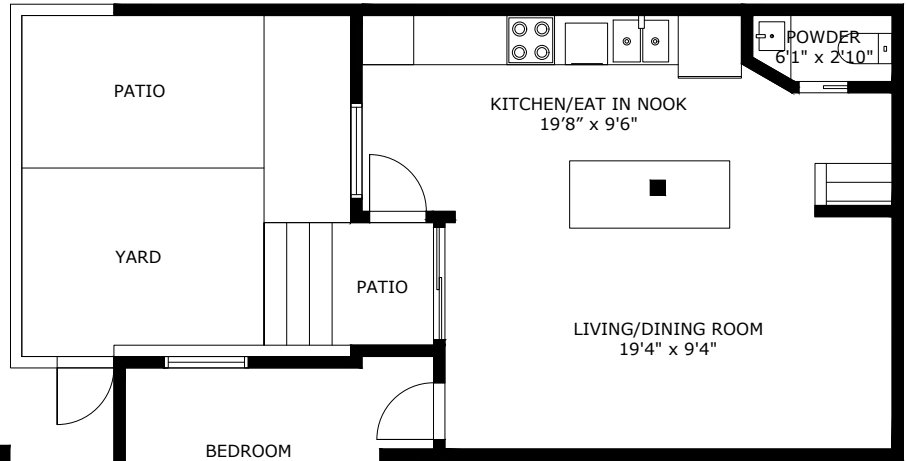

44-1240 Falcon Dr

Coquitlam BC V3E 2B4

Lower Level Area: 575 SQ.FT.
Upper Level Area: 645 SQ.FT.
Total Area: 1,220 SQ.FT.

3

BEDROOMS

2

BATHROOMS

1,220

TOTAL SQ.FT.

44-1240 FALCON DR COQUITLAM BC V3E 2B4