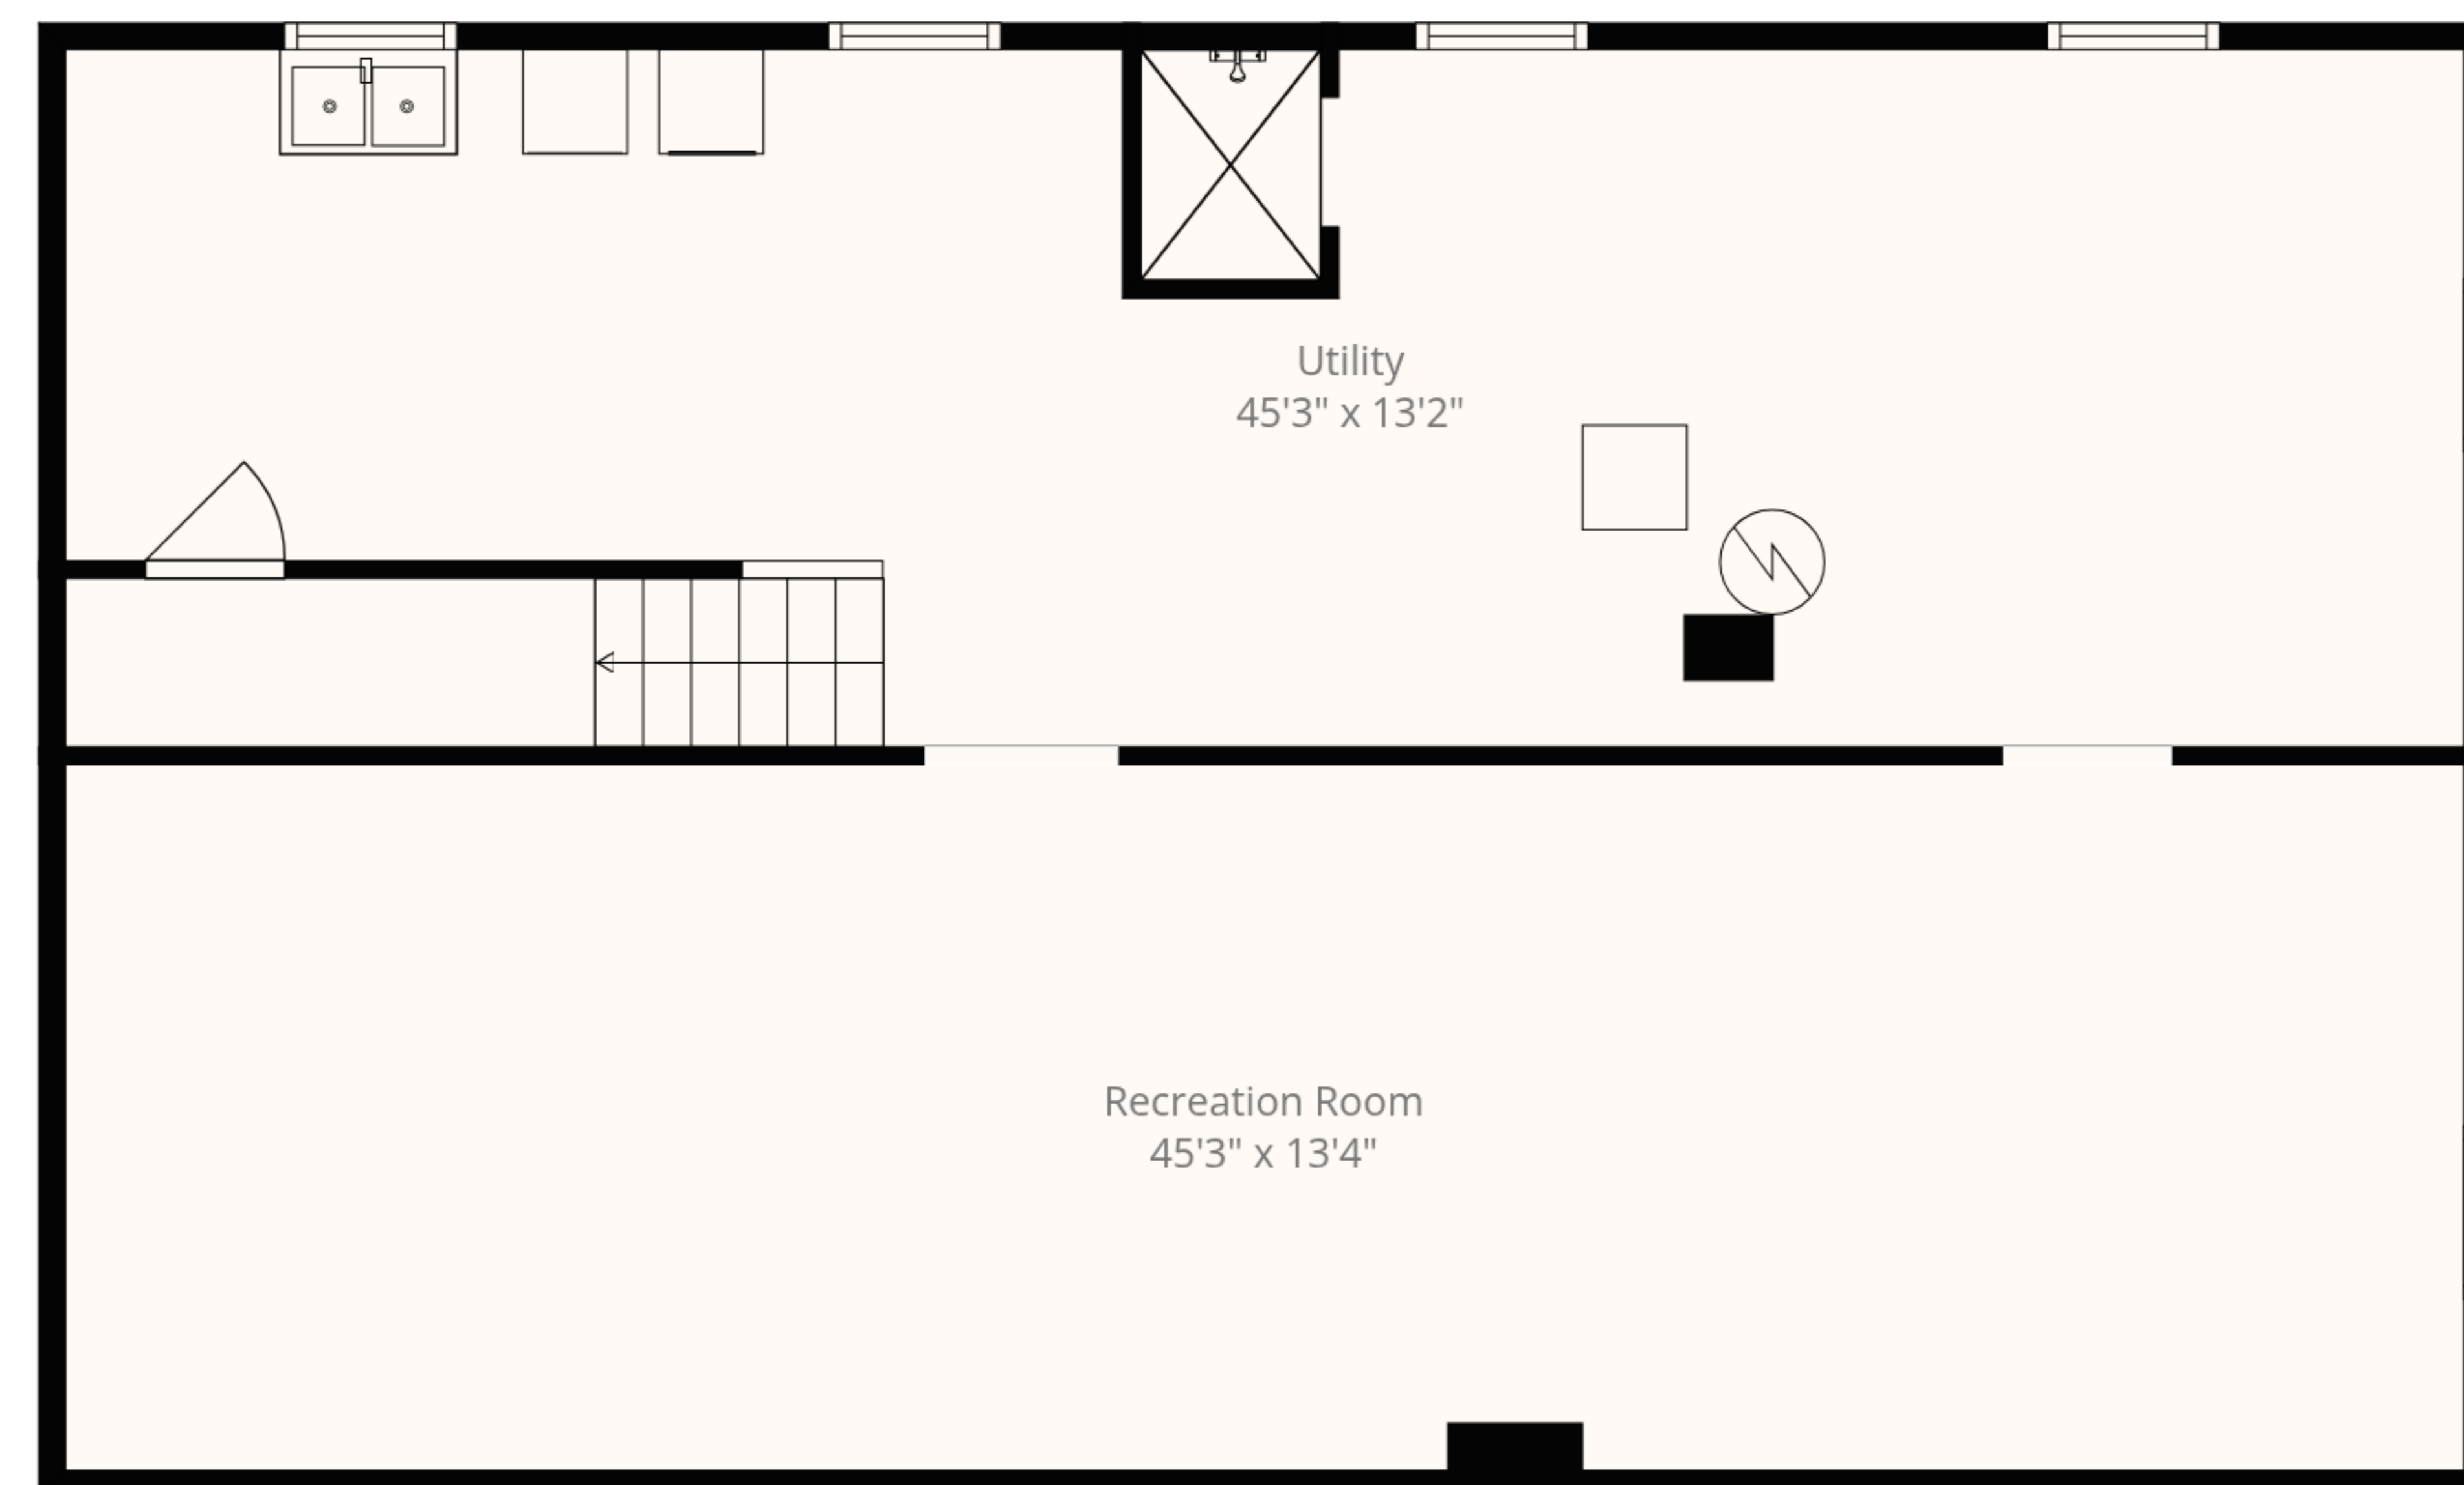

Utility
45'3" x 13'2"

Recreation Room
45'3" x 13'4"

Total: 1829 sq. ft
Basement: 617 sq. Ft, 1st Floor: 1212 sq. ft
Excluded Areas: Utility: 595 sq. Ft, Garage: 447 sq. Ft, Deck: 386 sq. Ft,
Walls: 168 sq. ft

Total: 1829 sq. ft
 Basement: 617 sq. Ft, 1st Floor: 1212 sq. ft
 Excluded Areas: Utility: 595 sq. Ft, Garage: 447 sq. Ft, Deck: 386 sq. Ft,
 Walls: 168 sq. ft

Total: 1829 sq. ft
 Basement: 617 sq. Ft, 1st Floor: 1212 sq. ft
 Excluded Areas: Utility: 595 sq. Ft, Garage: 447 sq. Ft, Deck: 386 sq. Ft,
 Walls: 168 sq. ft