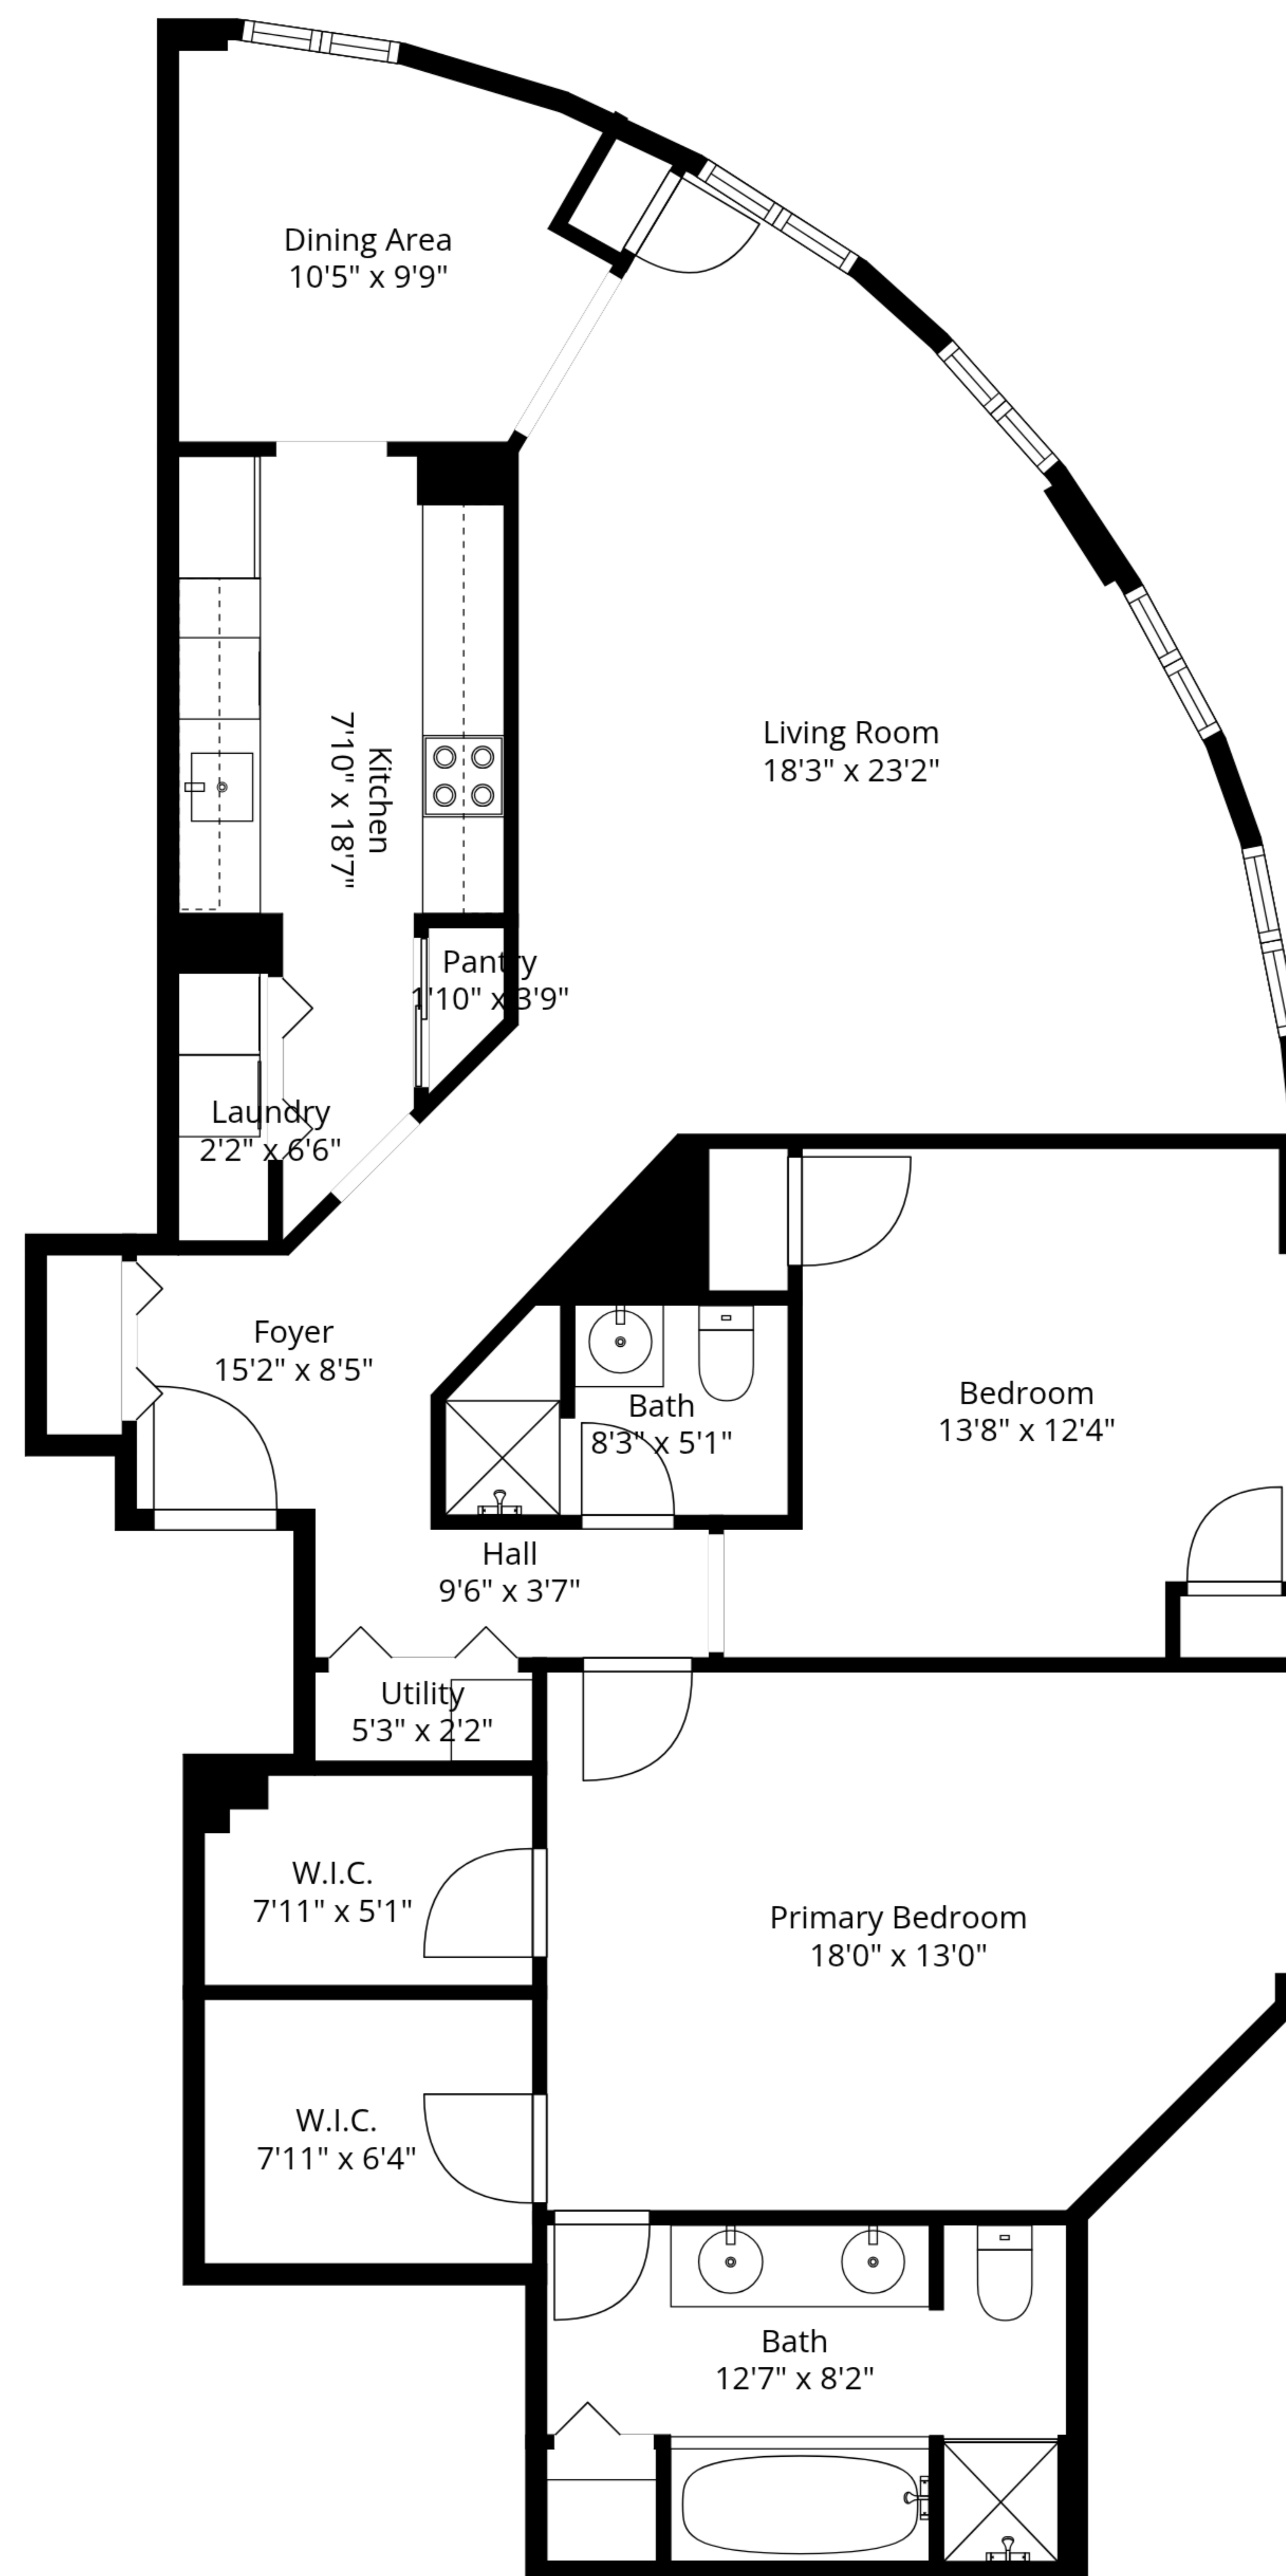

**TOTAL: 1323 sq. ft**  
 Basement: 1323 sq. ft  
 EXCLUDED AREAS: UTILITY: 11 sq. ft, WALLS: 87 sq. ft

Measurements Are Approximate - Deemed Highly Reliable But Not Guaranteed

**TOTAL: 1323 sq. ft**  
 Basement: 1323 sq. ft  
 EXCLUDED AREAS: UTILITY: 11 sq. ft, WALLS: 87 sq. ft