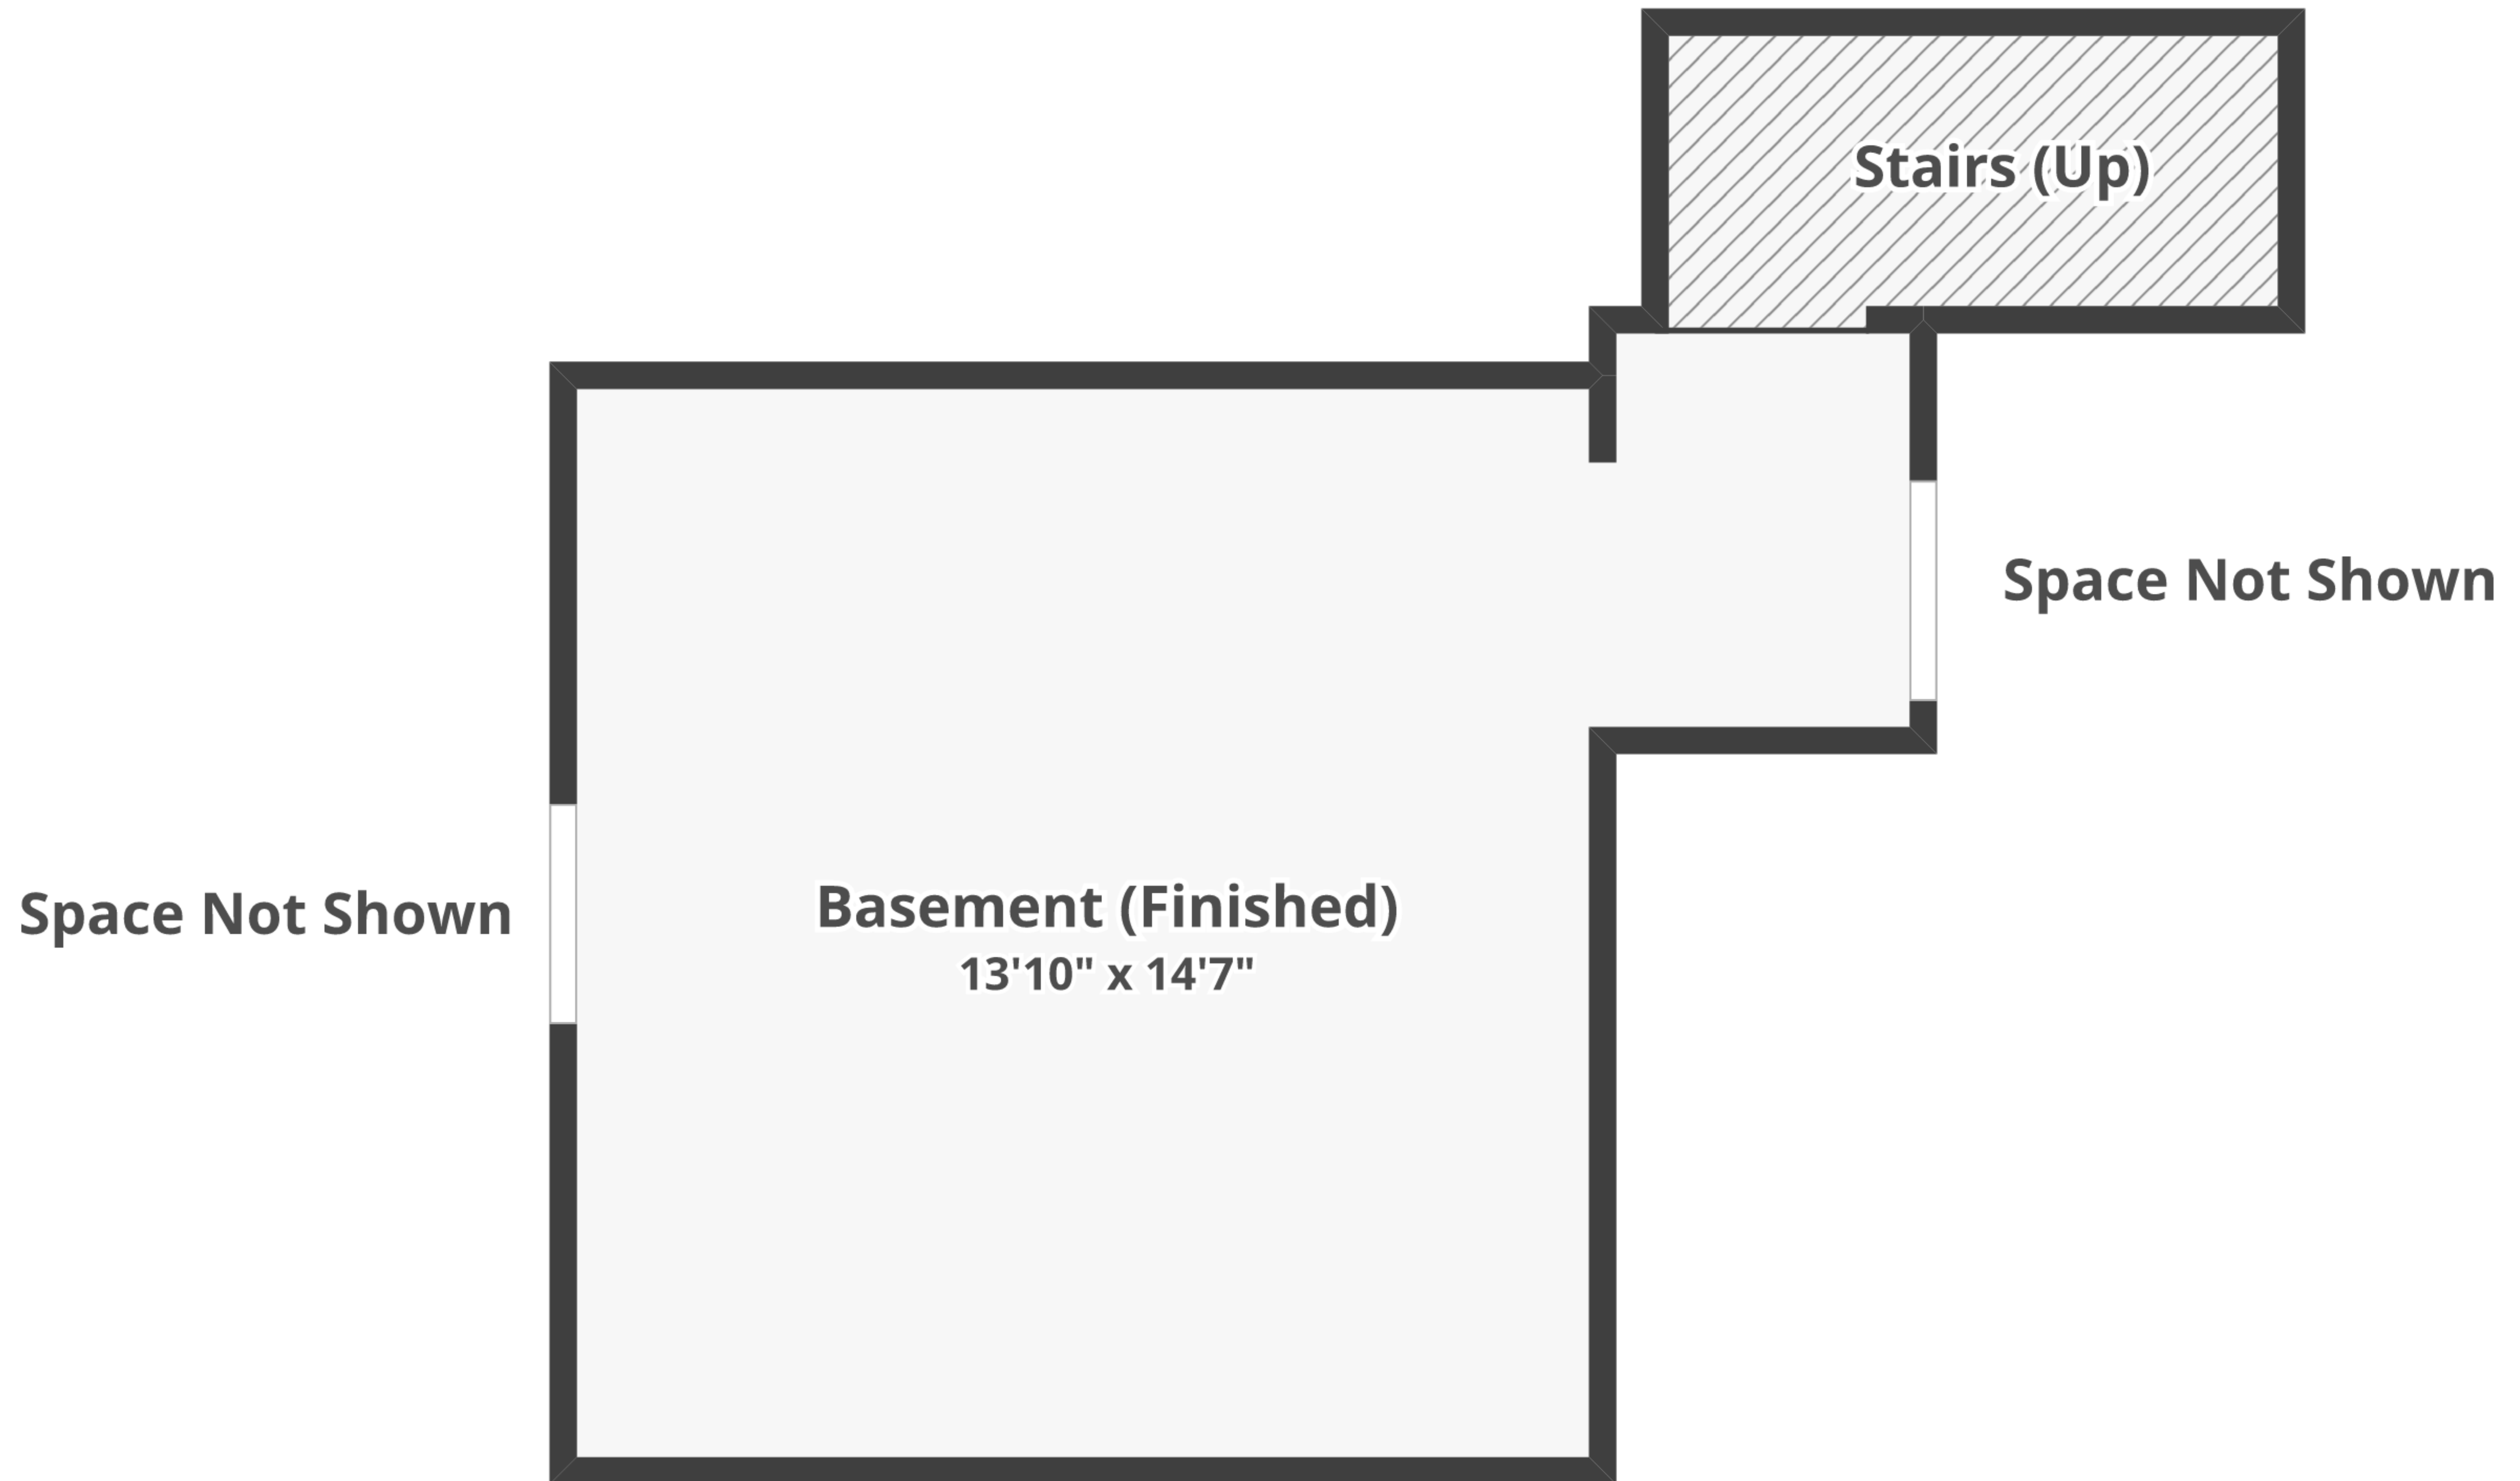

**7 Hill Wood Way, East Sandwich, MA 02537**

Total finished area: ~4,541.02 sq. ft.

Total unfinished area: ~559.45 sq. ft.

**Basement**

Finished area: ~224.21 sq. ft.

Unfinished area: ~0 sq. ft.