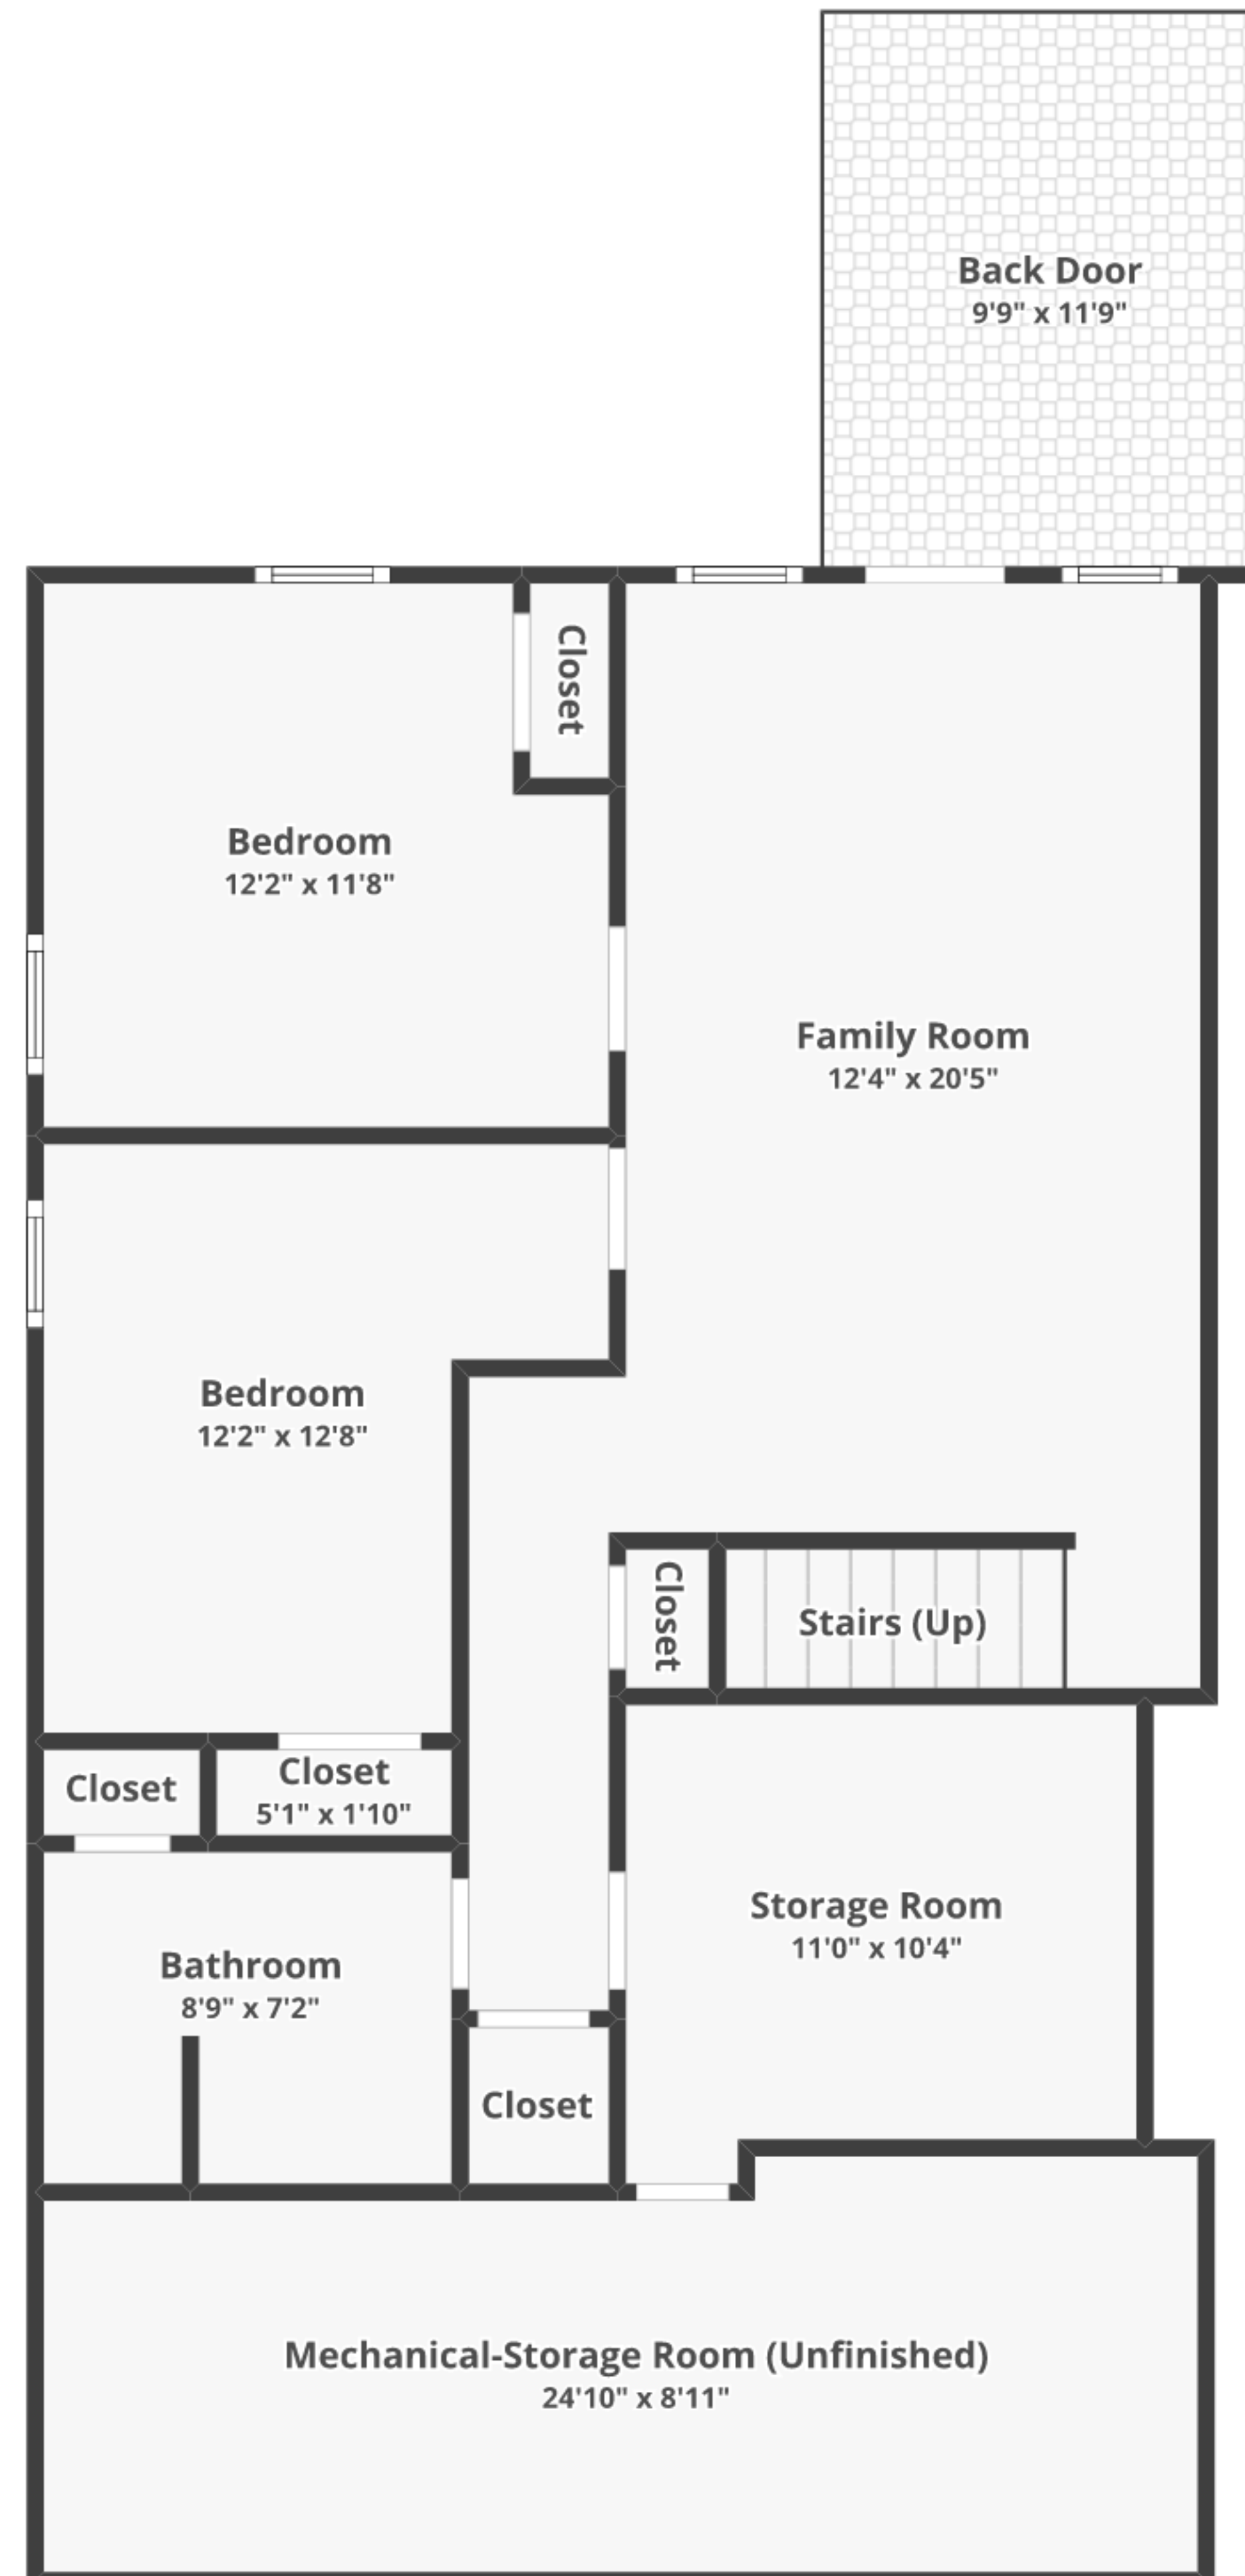

464 Wynonah Dr, Auburn, PA 17922

Total finished area: ~2,617.64 sq. ft.

Total unfinished area: ~226.4 sq. ft.

Basement

Finished area: ~768.08 sq. ft.

Unfinished area: ~207.42 sq. ft.