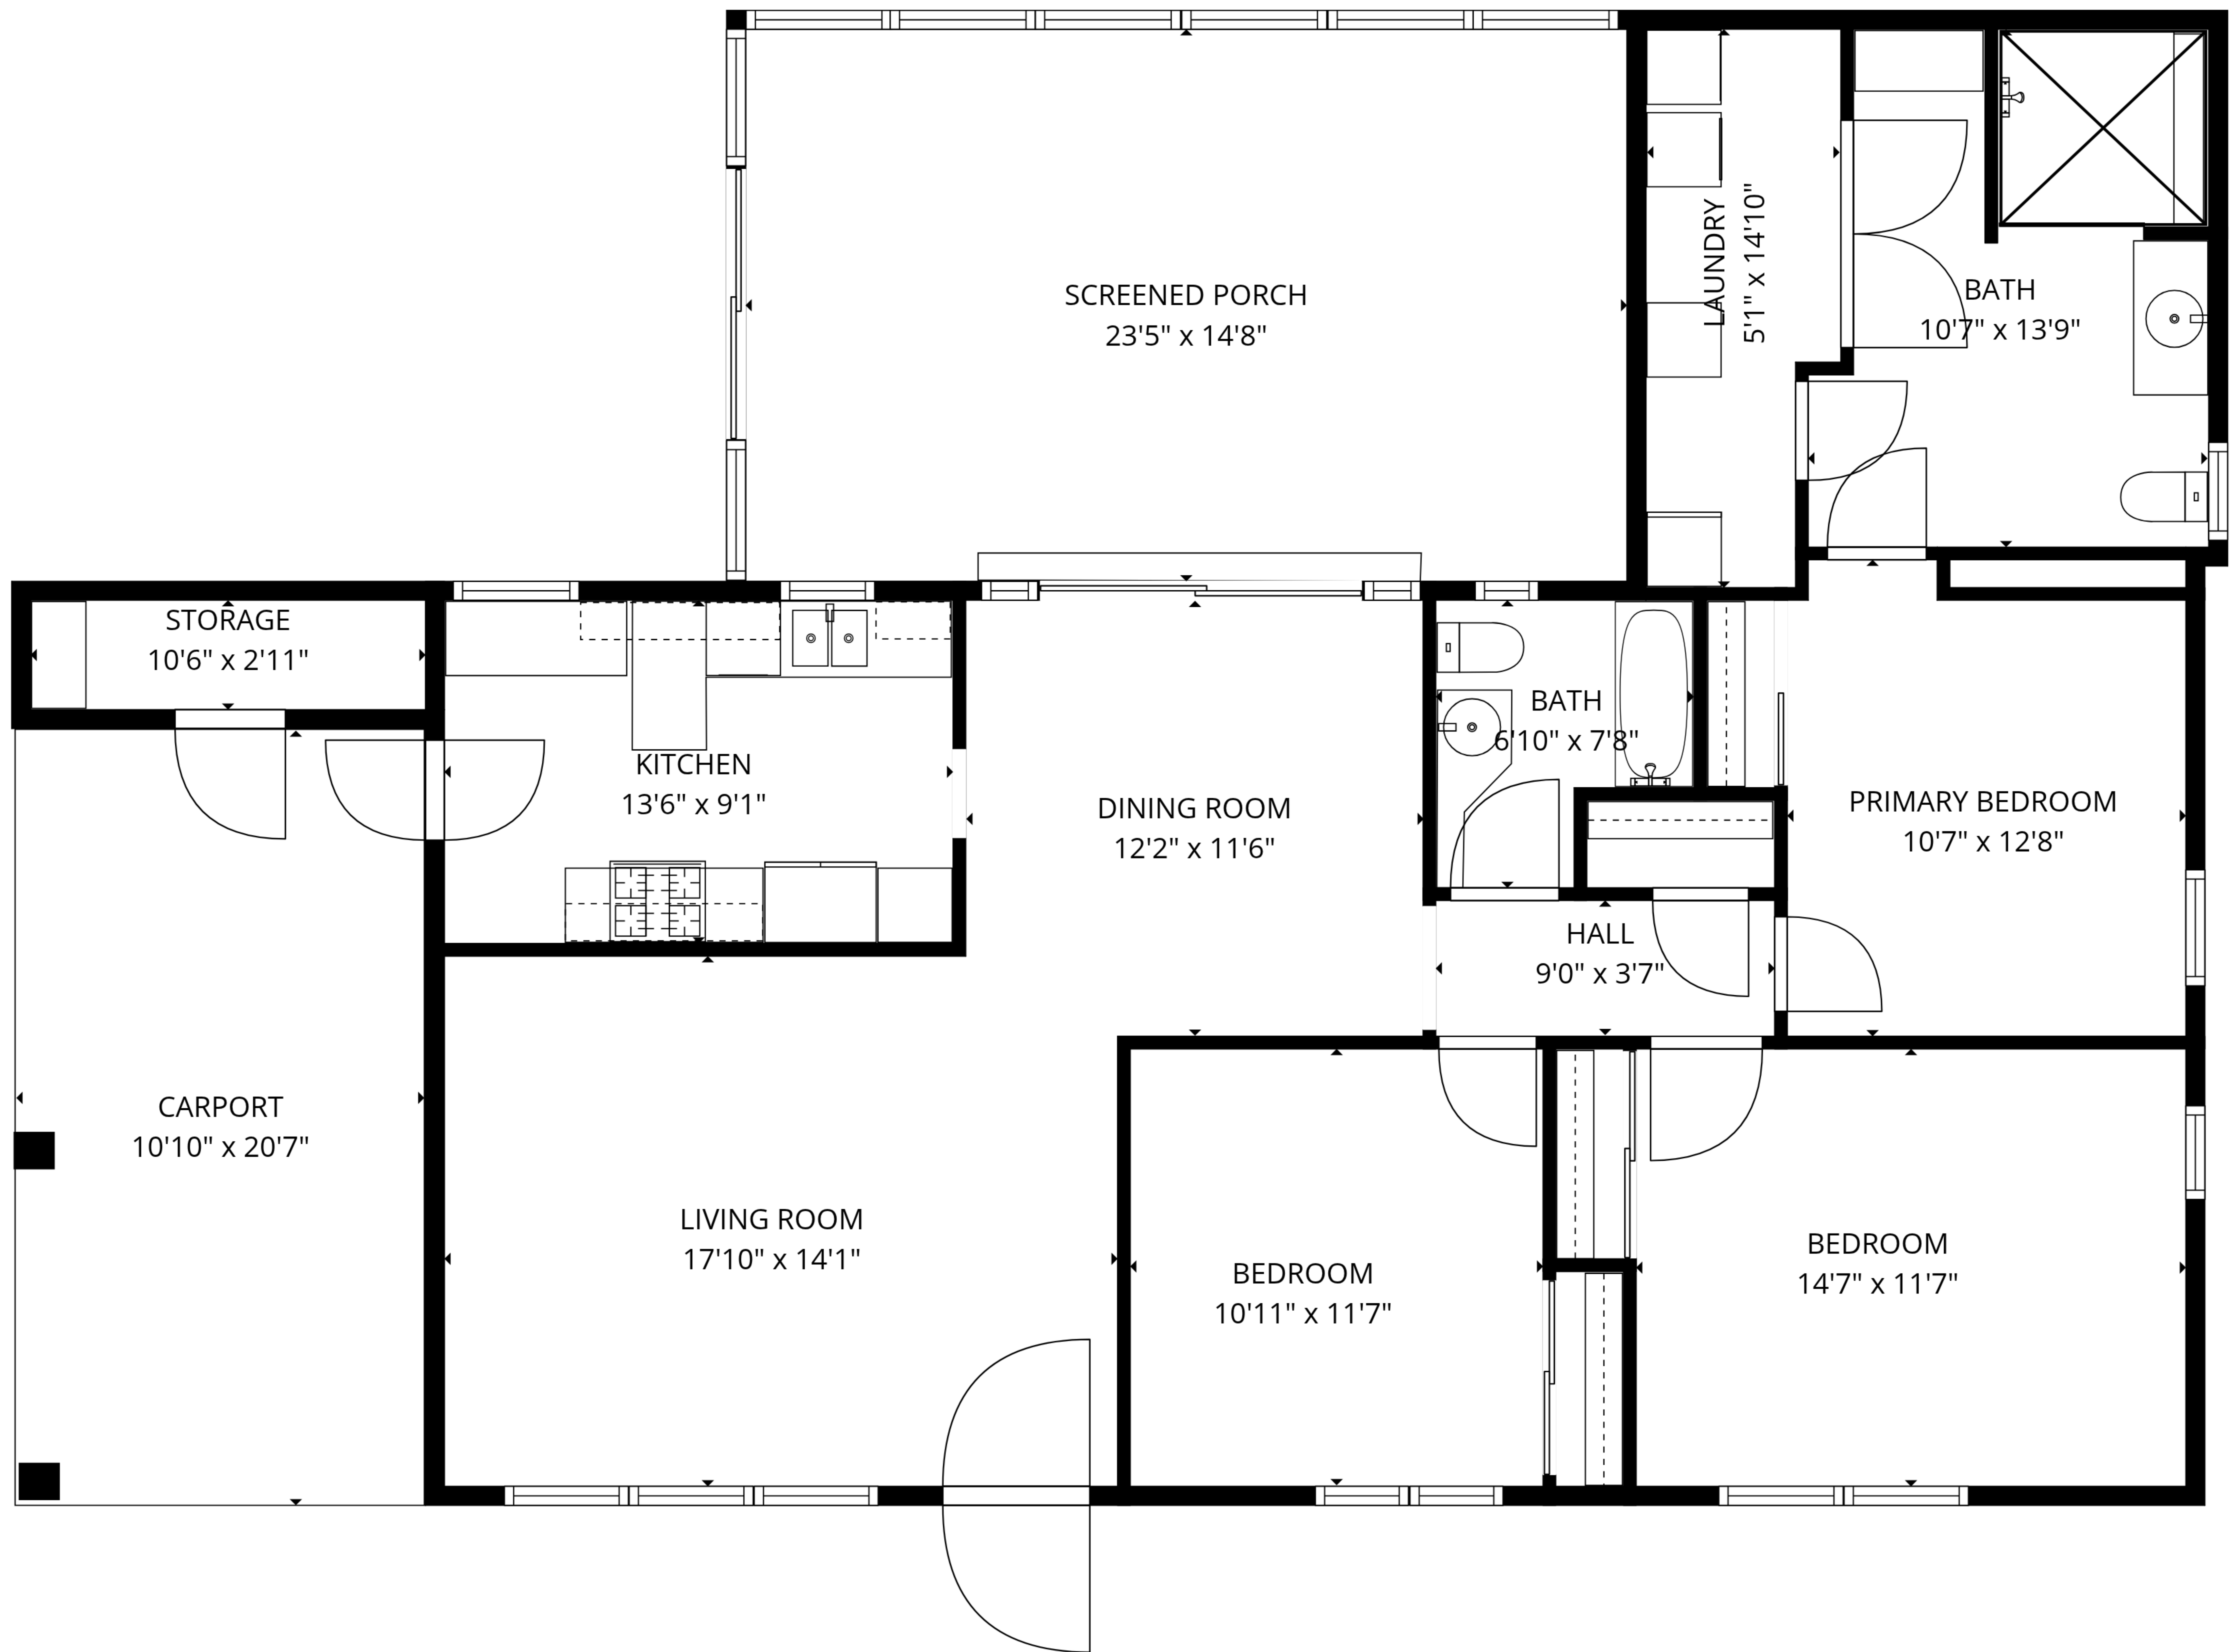

TOTAL: 1311 sq. ft

1st floor: 1311 sq. ft

EXCLUDED AREAS: STORAGE: 30 sq. ft, SCREENED PORCH: 342 sq. ft, CARPORT: 223 sq. ft,

WALLS: 120 sq. ft

SIZES AND DIMENSIONS ARE APPROXIMATE, ACTUAL MAY VARY.

TOTAL: 1311 sq. ft

1st floor: 1311 sq. ft

EXCLUDED AREAS: STORAGE: 30 sq. ft, SCREENED PORCH: 342 sq. ft, CARPORT: 223 sq. ft,

WALLS: 120 sq. ft

SIZES AND DIMENSIONS ARE APPROXIMATE, ACTUAL MAY VARY.