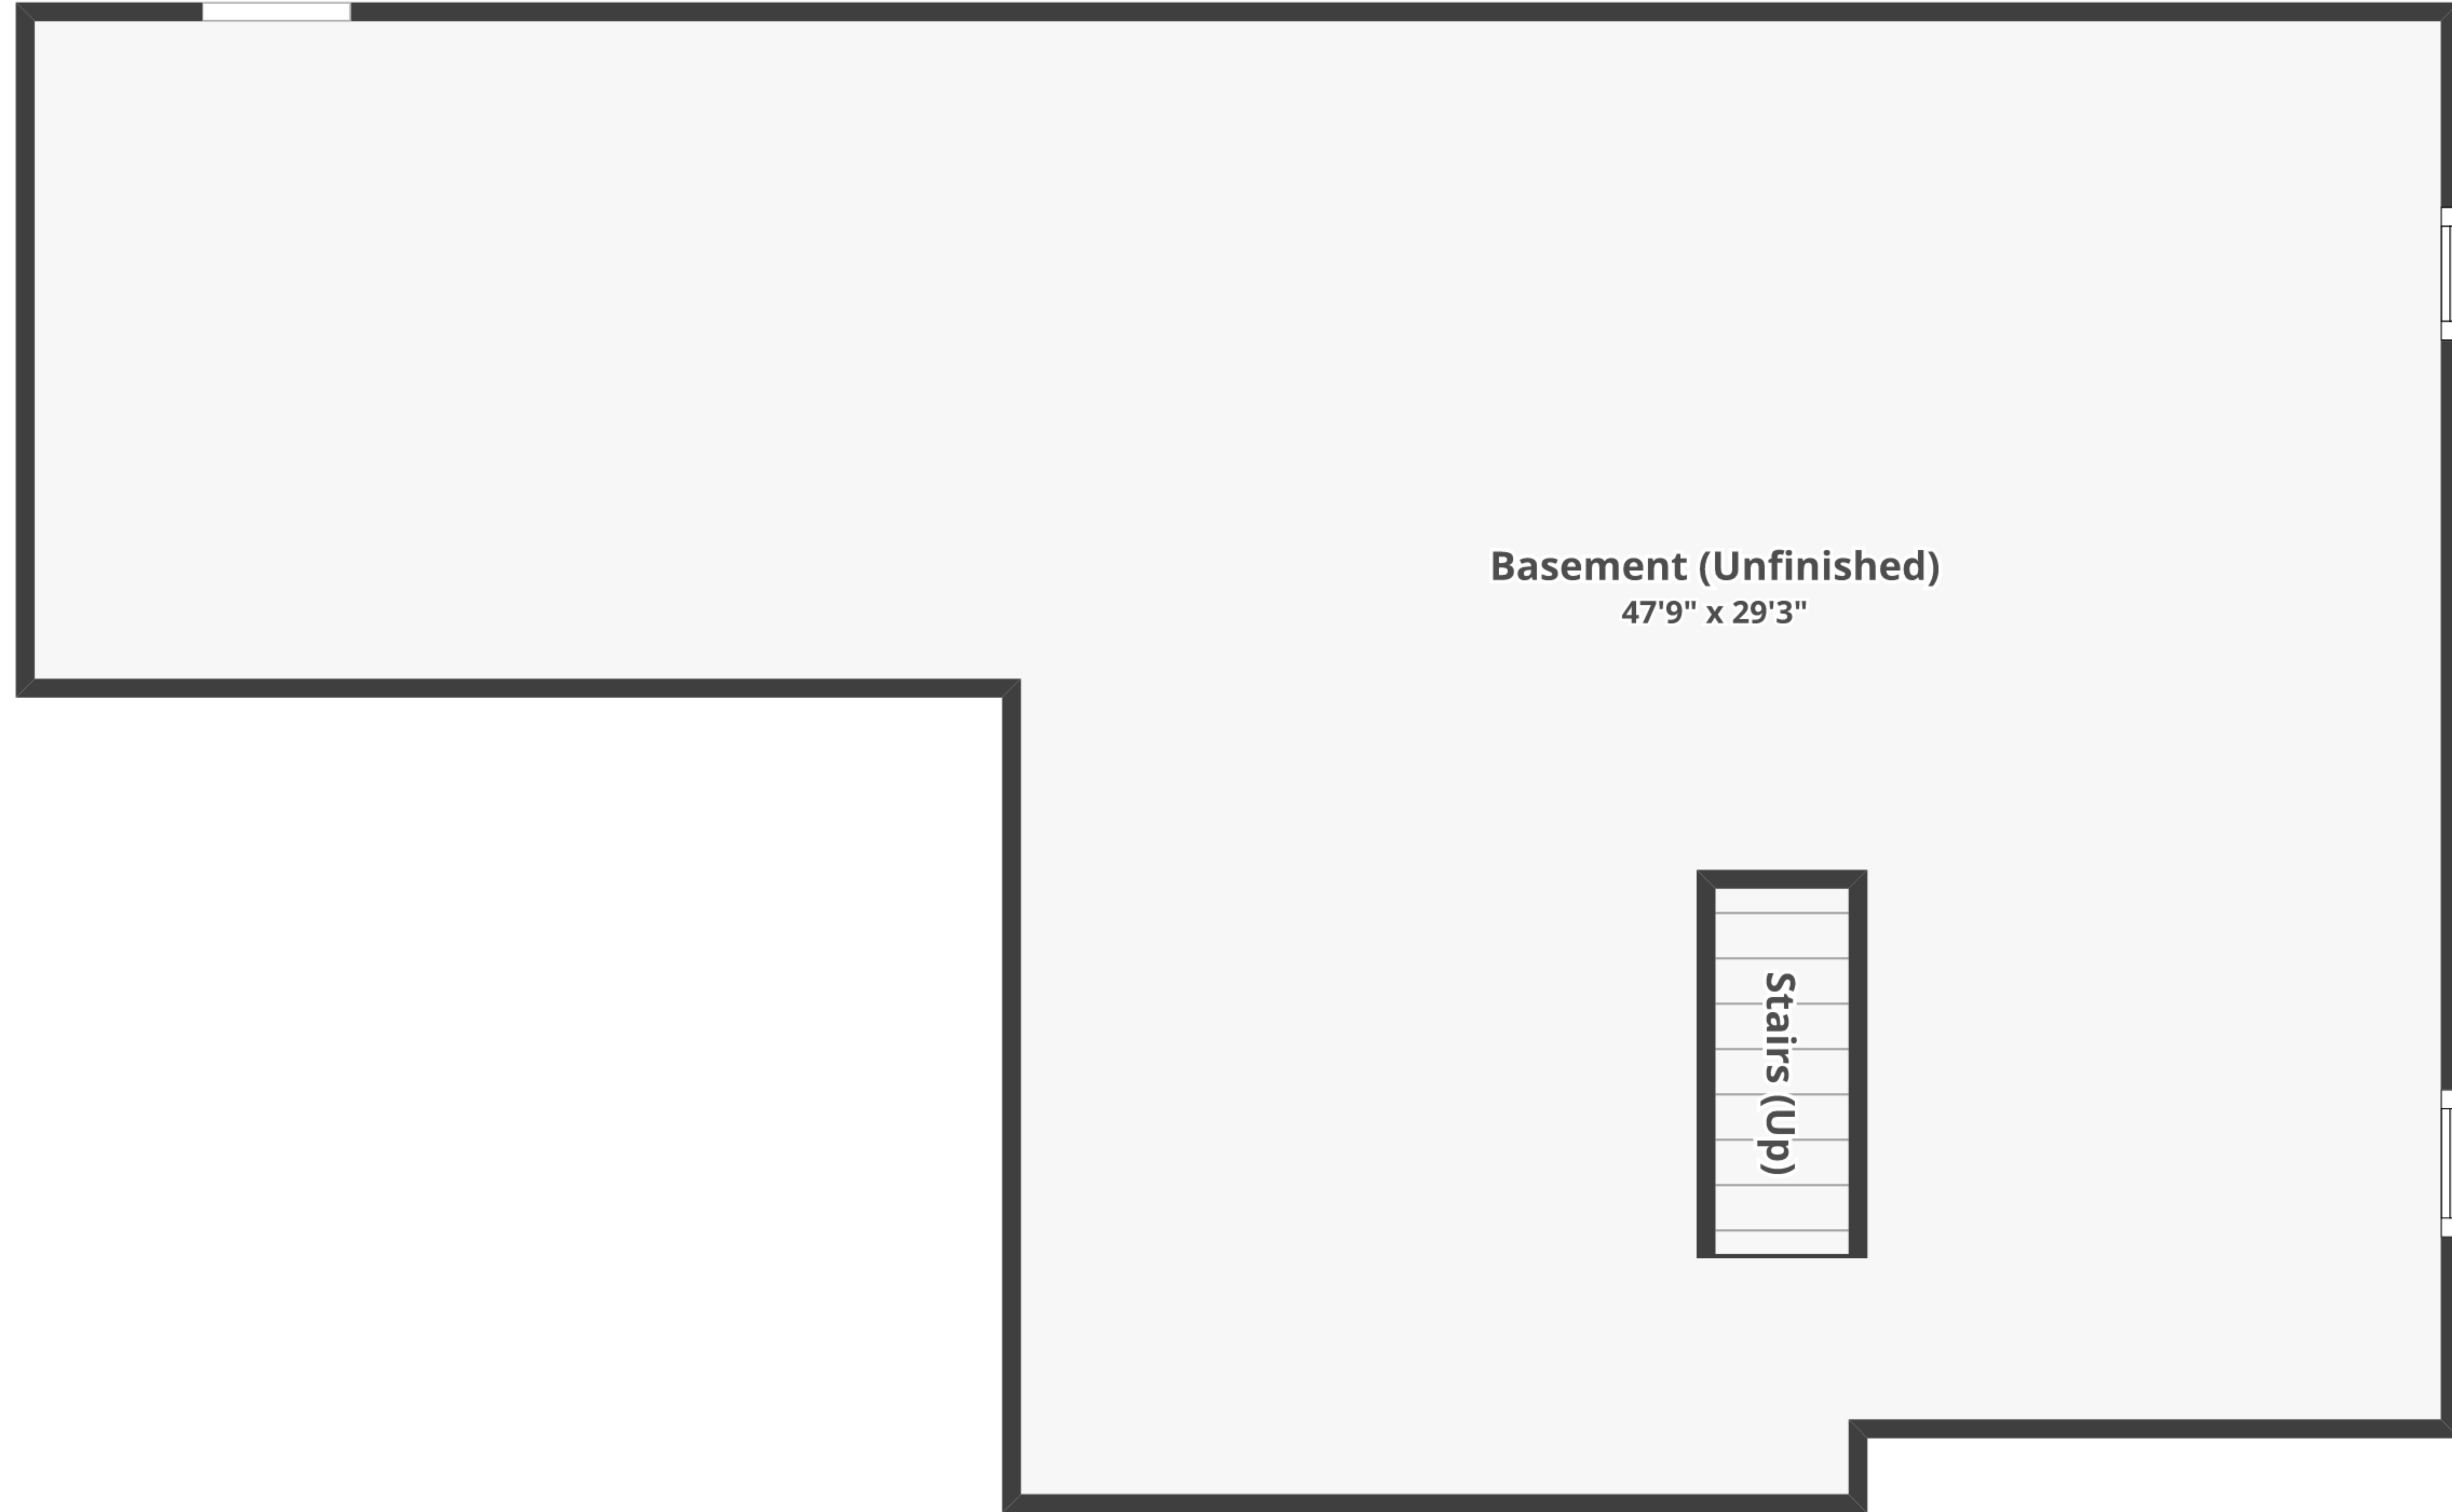

1018 Shilo St, Reading, PA 19605

Total finished area: ~1,832.14 sq. ft.

Total unfinished area: ~1,053.89 sq. ft.

Space Not Shown

Basement

Finished area: ~0 sq. ft.

Unfinished area: ~1,043.31 sq. ft.