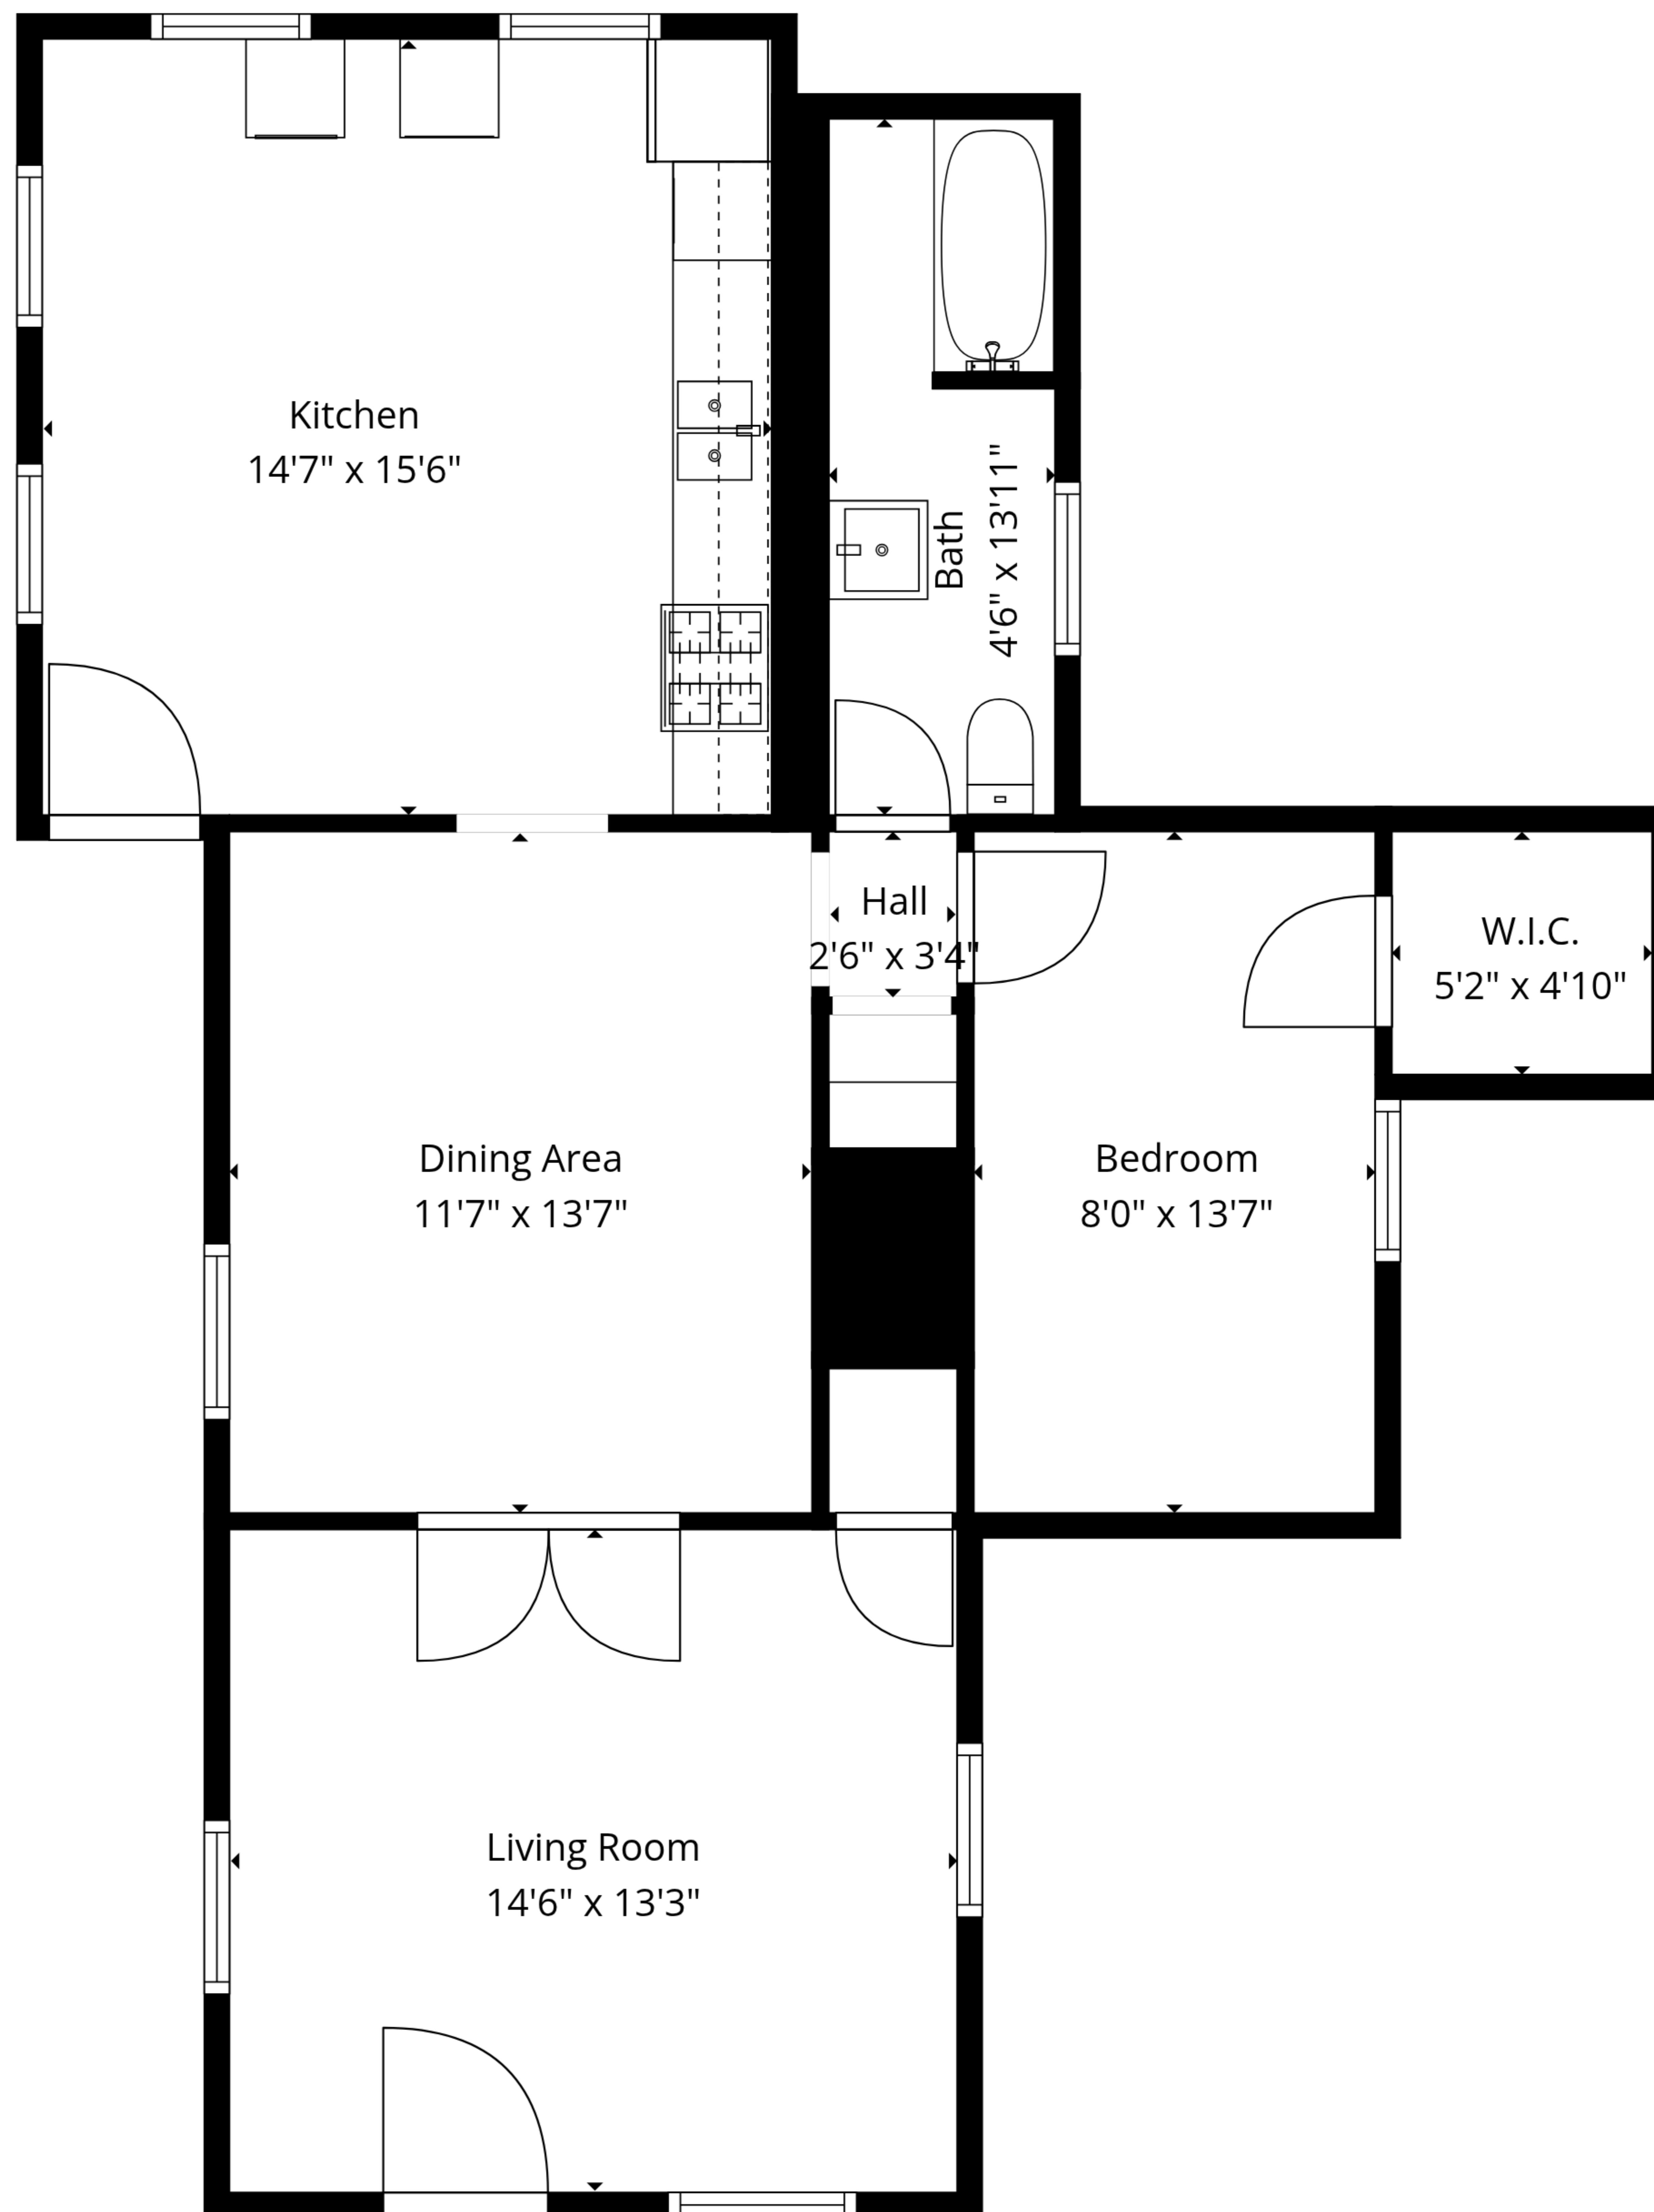

TOTAL: 846 sq. ft
1st floor: 846 sq. ft
EXCLUDED AREAS: WALLS: 76 sq. ft

TOTAL: 846 sq. ft
1st floor: 846 sq. ft
EXCLUDED AREAS: WALLS: 76 sq. ft