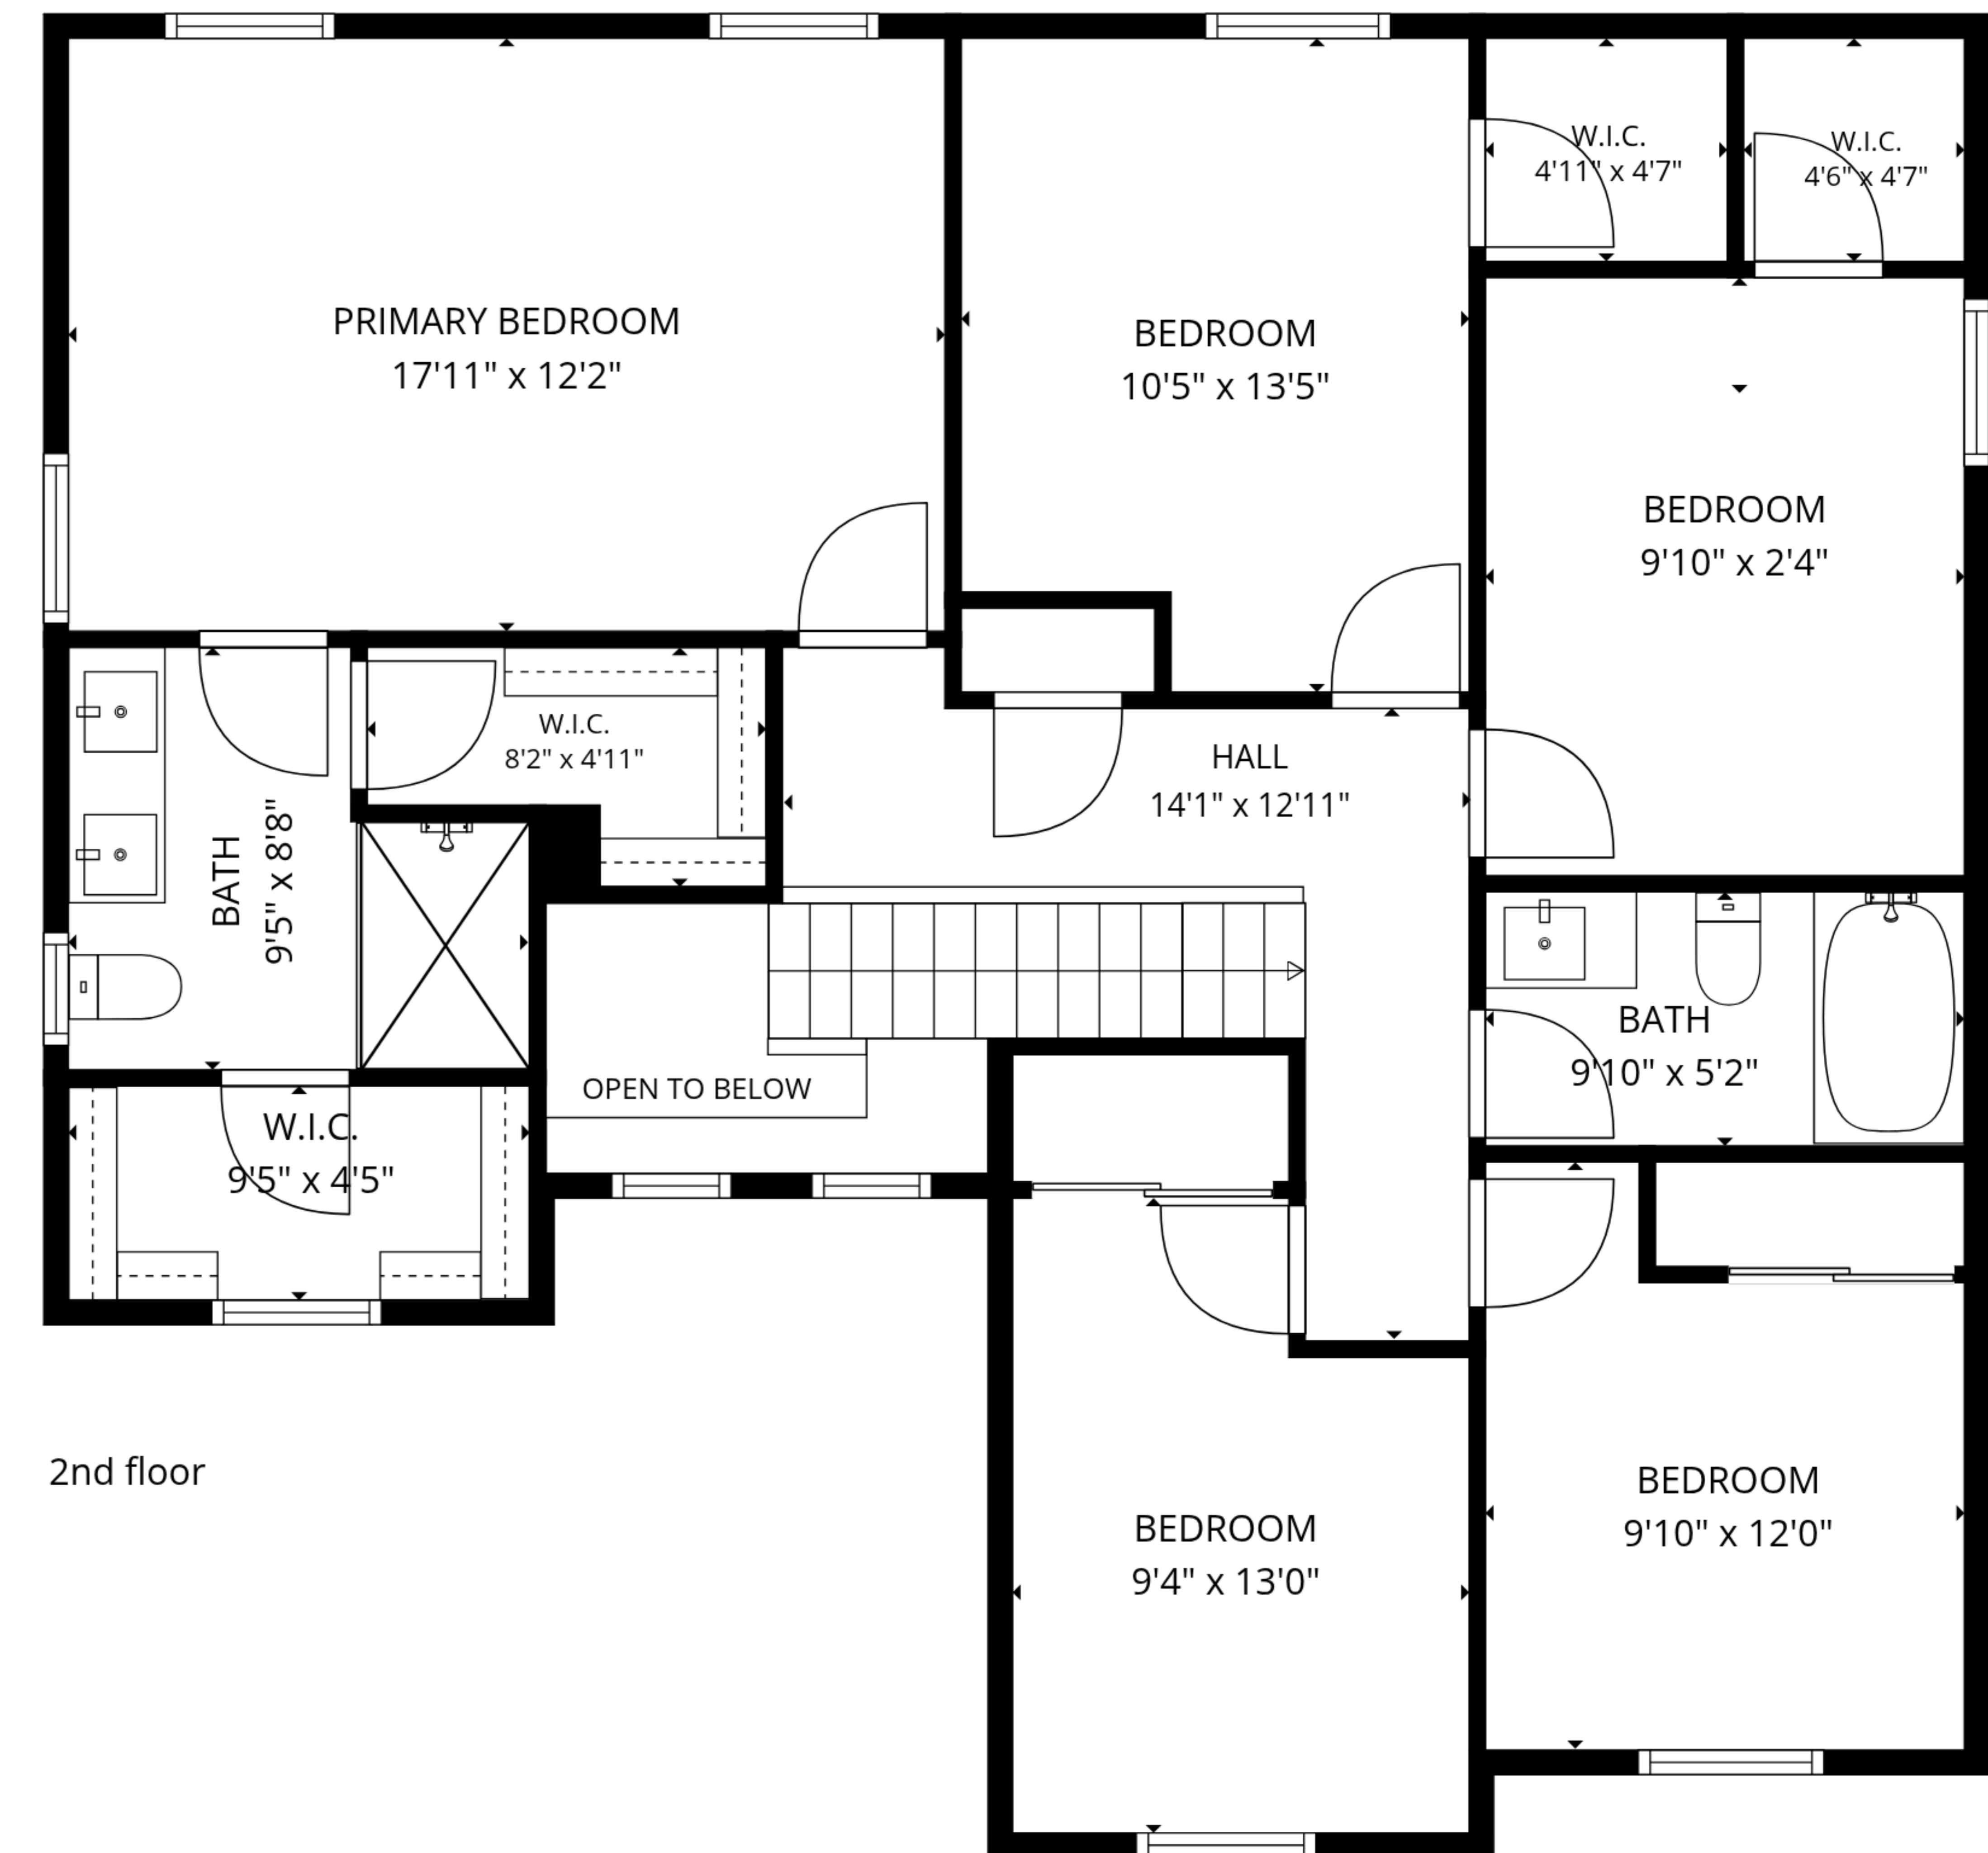

TOTAL: 2021 sq. ft

1st floor: 871 sq. ft, 2nd floor: 1150 sq. ft

EXCLUDED AREAS: PORCH: 54 sq. ft, GARAGE: 635 sq. ft, OPEN TO BELOW: 23 sq. ft,
WALLS: 183 sq. ft

TOTAL: 2021 sq. ft

1st floor: 871 sq. ft, 2nd floor: 1150 sq. ft

EXCLUDED AREAS: PORCH: 54 sq. ft, GARAGE: 635 sq. ft, OPEN TO BELOW: 23 sq. ft,

WALLS: 183 sq. ft

TOTAL: 2021 sq. ft
 1st floor: 871 sq. ft, 2nd floor: 1150 sq. ft
 EXCLUDED AREAS: PORCH: 54 sq. ft, GARAGE: 635 sq. ft, OPEN TO BELOW: 23 sq. ft,
 WALLS: 183 sq. ft