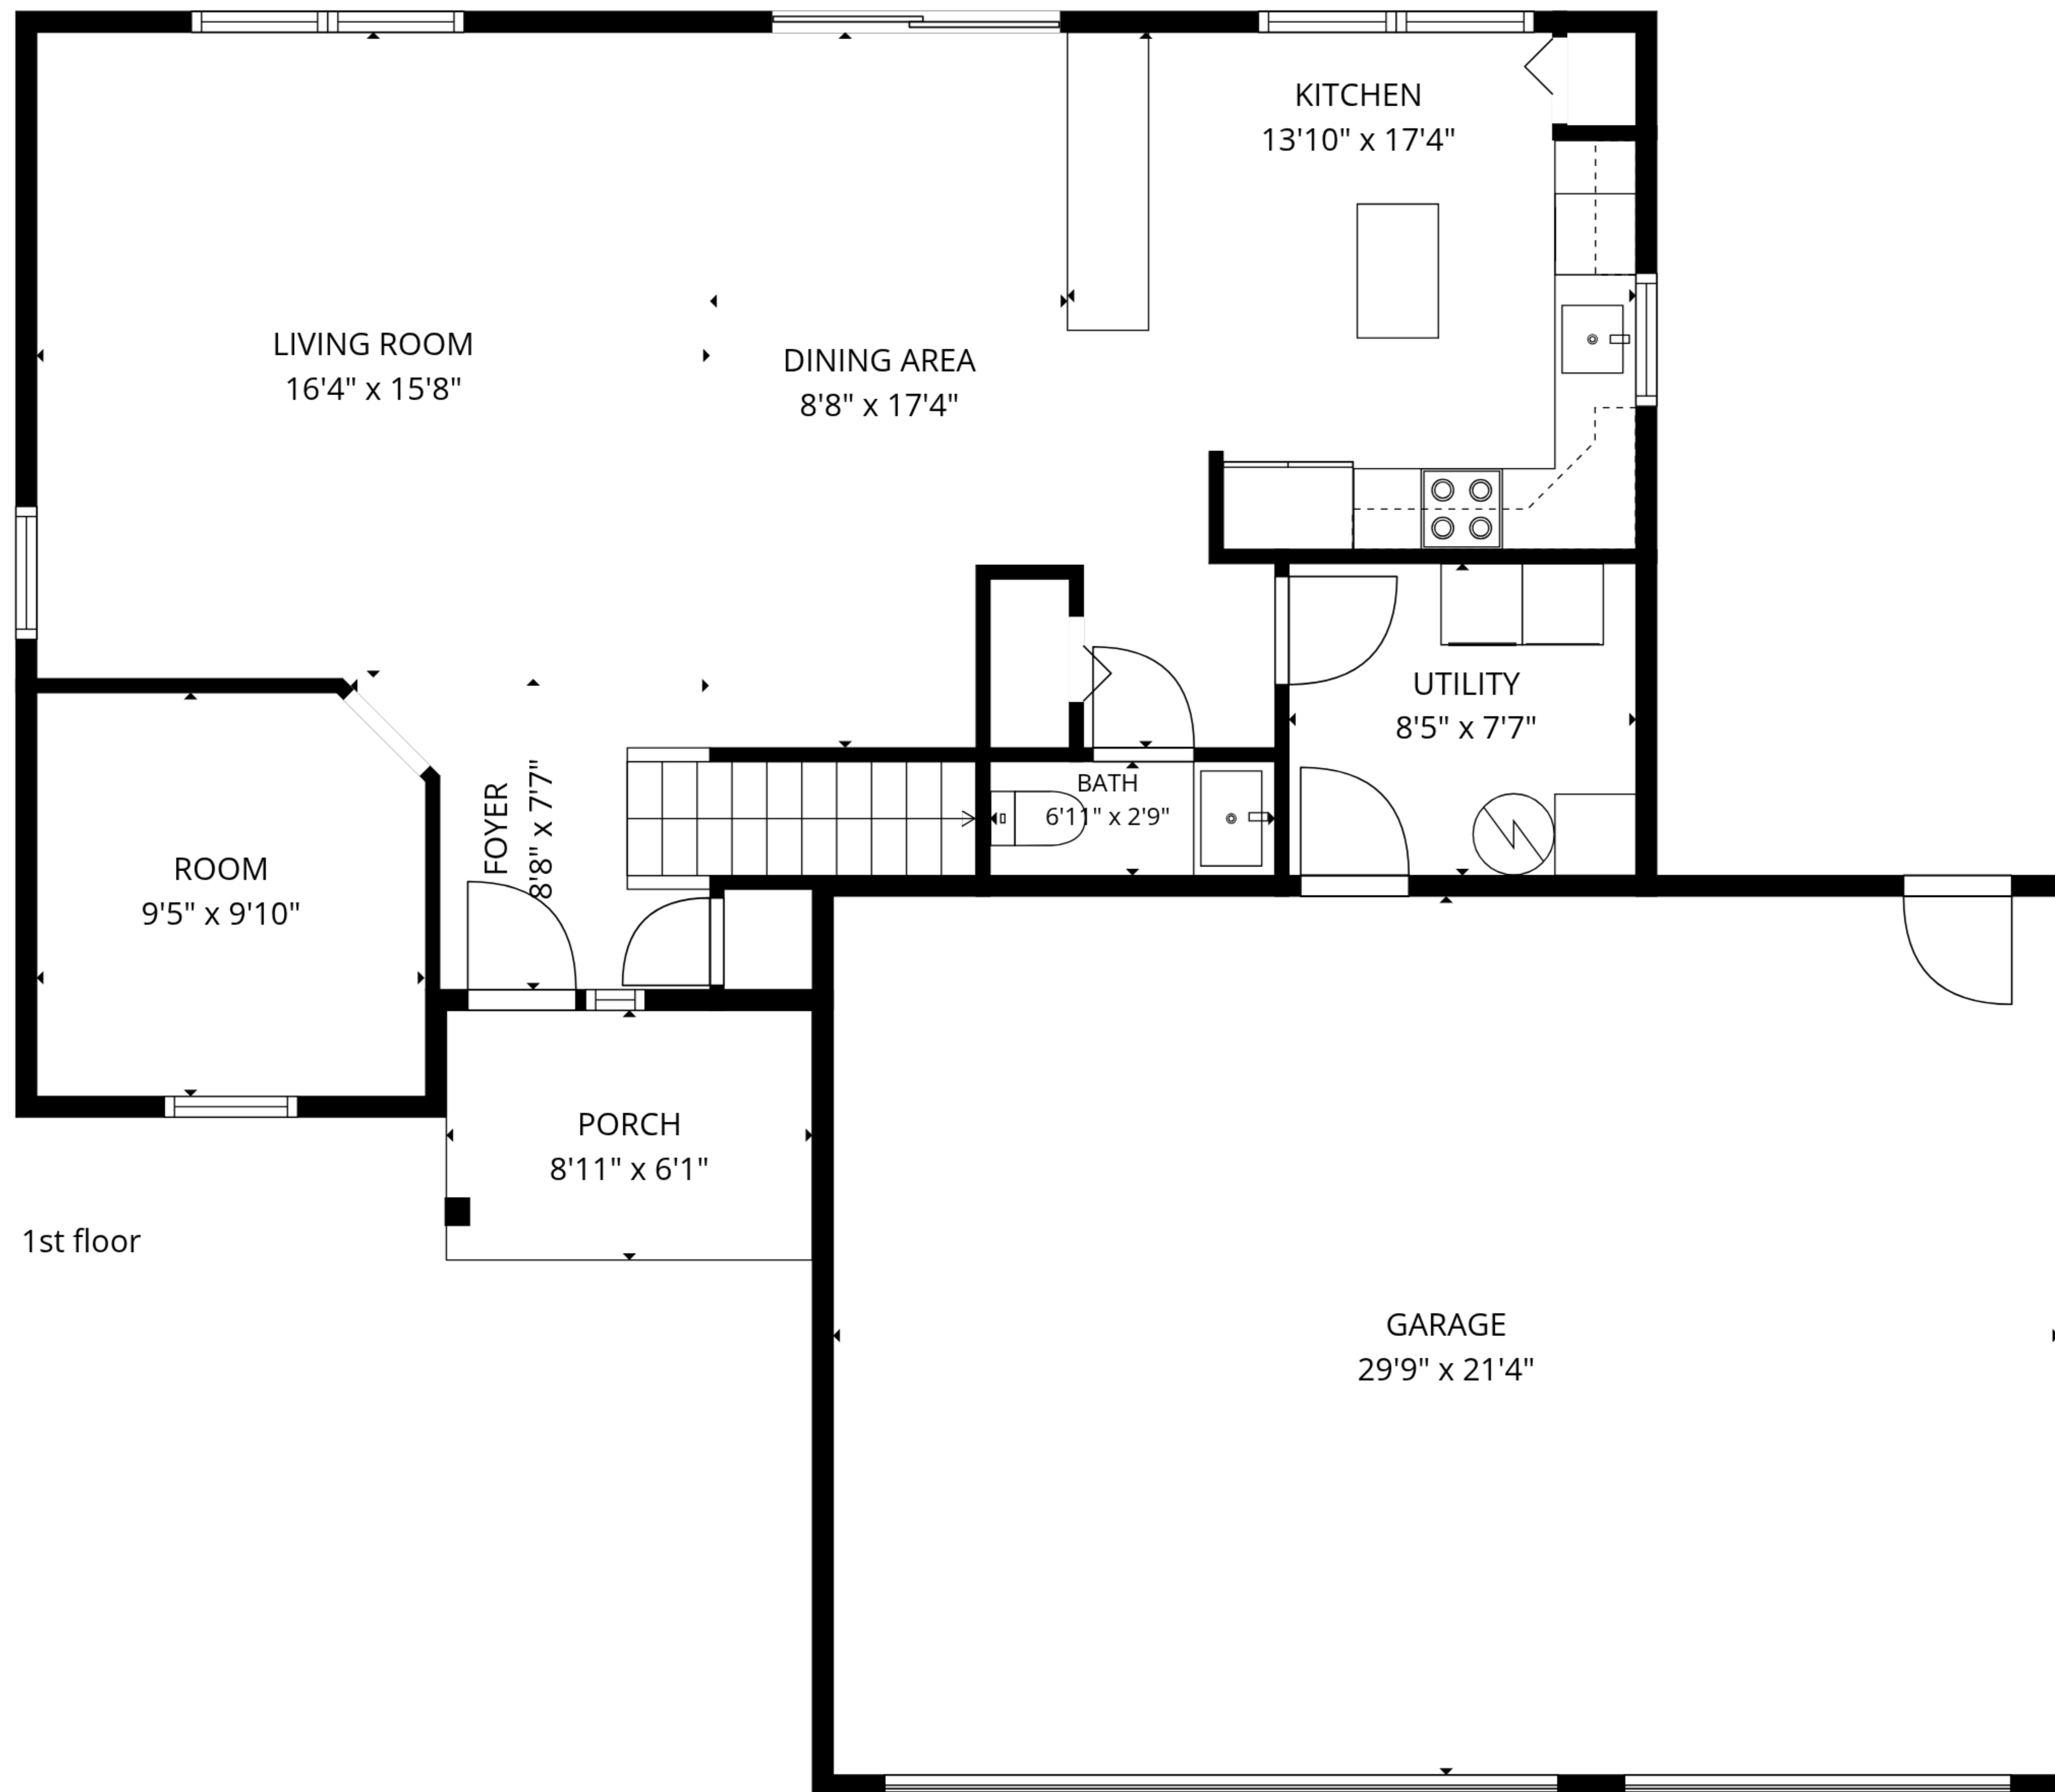

TOTAL: 2021 sq. ft

1st floor: 871 sq. ft, 2nd floor: 1150 sq. ft

EXCLUDED AREAS: PORCH: 54 sq. ft, GARAGE: 635 sq. ft, OPEN TO BELOW: 23 sq. ft,
WALLS: 183 sq. ft

TOTAL: 2021 sq. ft

1st floor: 871 sq. ft, 2nd floor: 1150 sq. ft

EXCLUDED AREAS: PORCH: 54 sq. ft, GARAGE: 635 sq. ft, OPEN TO BELOW: 23 sq. ft,

WALLS: 183 sq. ft

TOTAL: 2021 sq. ft
 1st floor: 871 sq. ft, 2nd floor: 1150 sq. ft
 EXCLUDED AREAS: PORCH: 54 sq. ft, GARAGE: 635 sq. ft, OPEN TO BELOW: 23 sq. ft,
 WALLS: 183 sq. ft