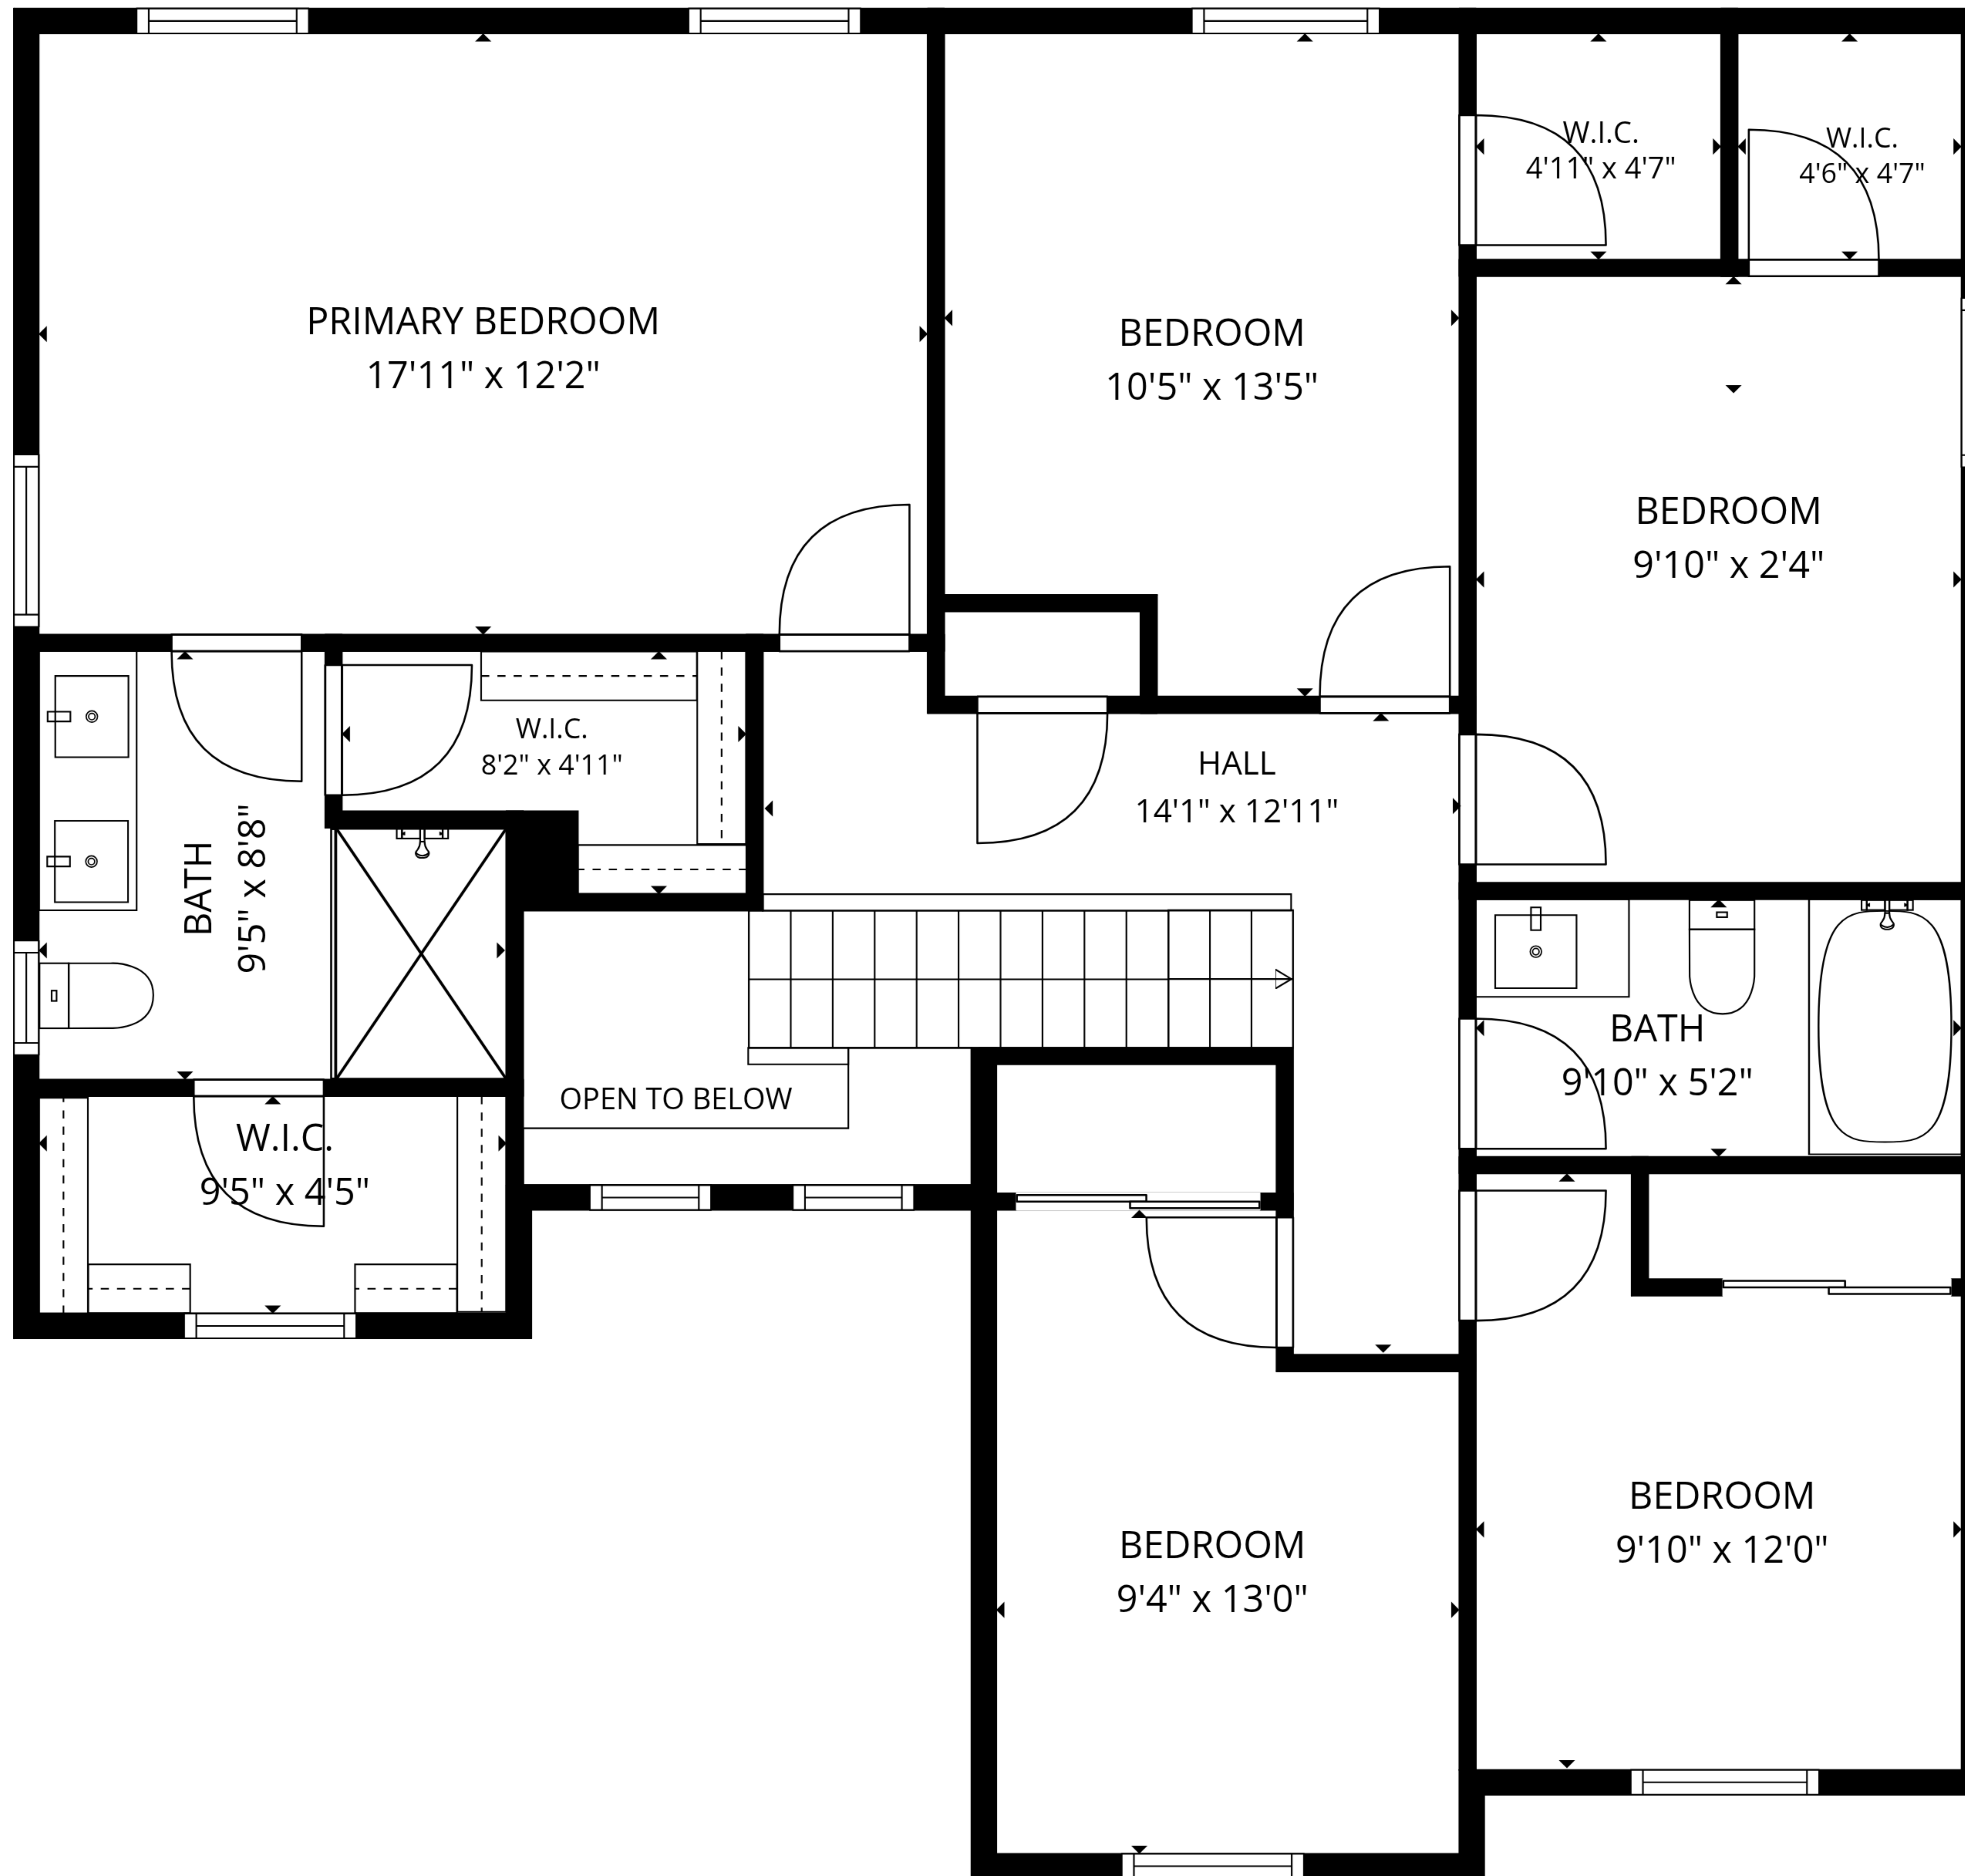

TOTAL: 2021 sq. ft

1st floor: 871 sq. ft, 2nd floor: 1150 sq. ft

EXCLUDED AREAS: PORCH: 54 sq. ft, GARAGE: 635 sq. ft, OPEN TO BELOW: 23 sq. ft,
WALLS: 183 sq. ft

TOTAL: 2021 sq. ft

1st floor: 871 sq. ft, 2nd floor: 1150 sq. ft

EXCLUDED AREAS: PORCH: 54 sq. ft, GARAGE: 635 sq. ft, OPEN TO BELOW: 23 sq. ft,

WALLS: 183 sq. ft

TOTAL: 2021 sq. ft
 1st floor: 871 sq. ft, 2nd floor: 1150 sq. ft
 EXCLUDED AREAS: PORCH: 54 sq. ft, GARAGE: 635 sq. ft, OPEN TO BELOW: 23 sq. ft,
 WALLS: 183 sq. ft