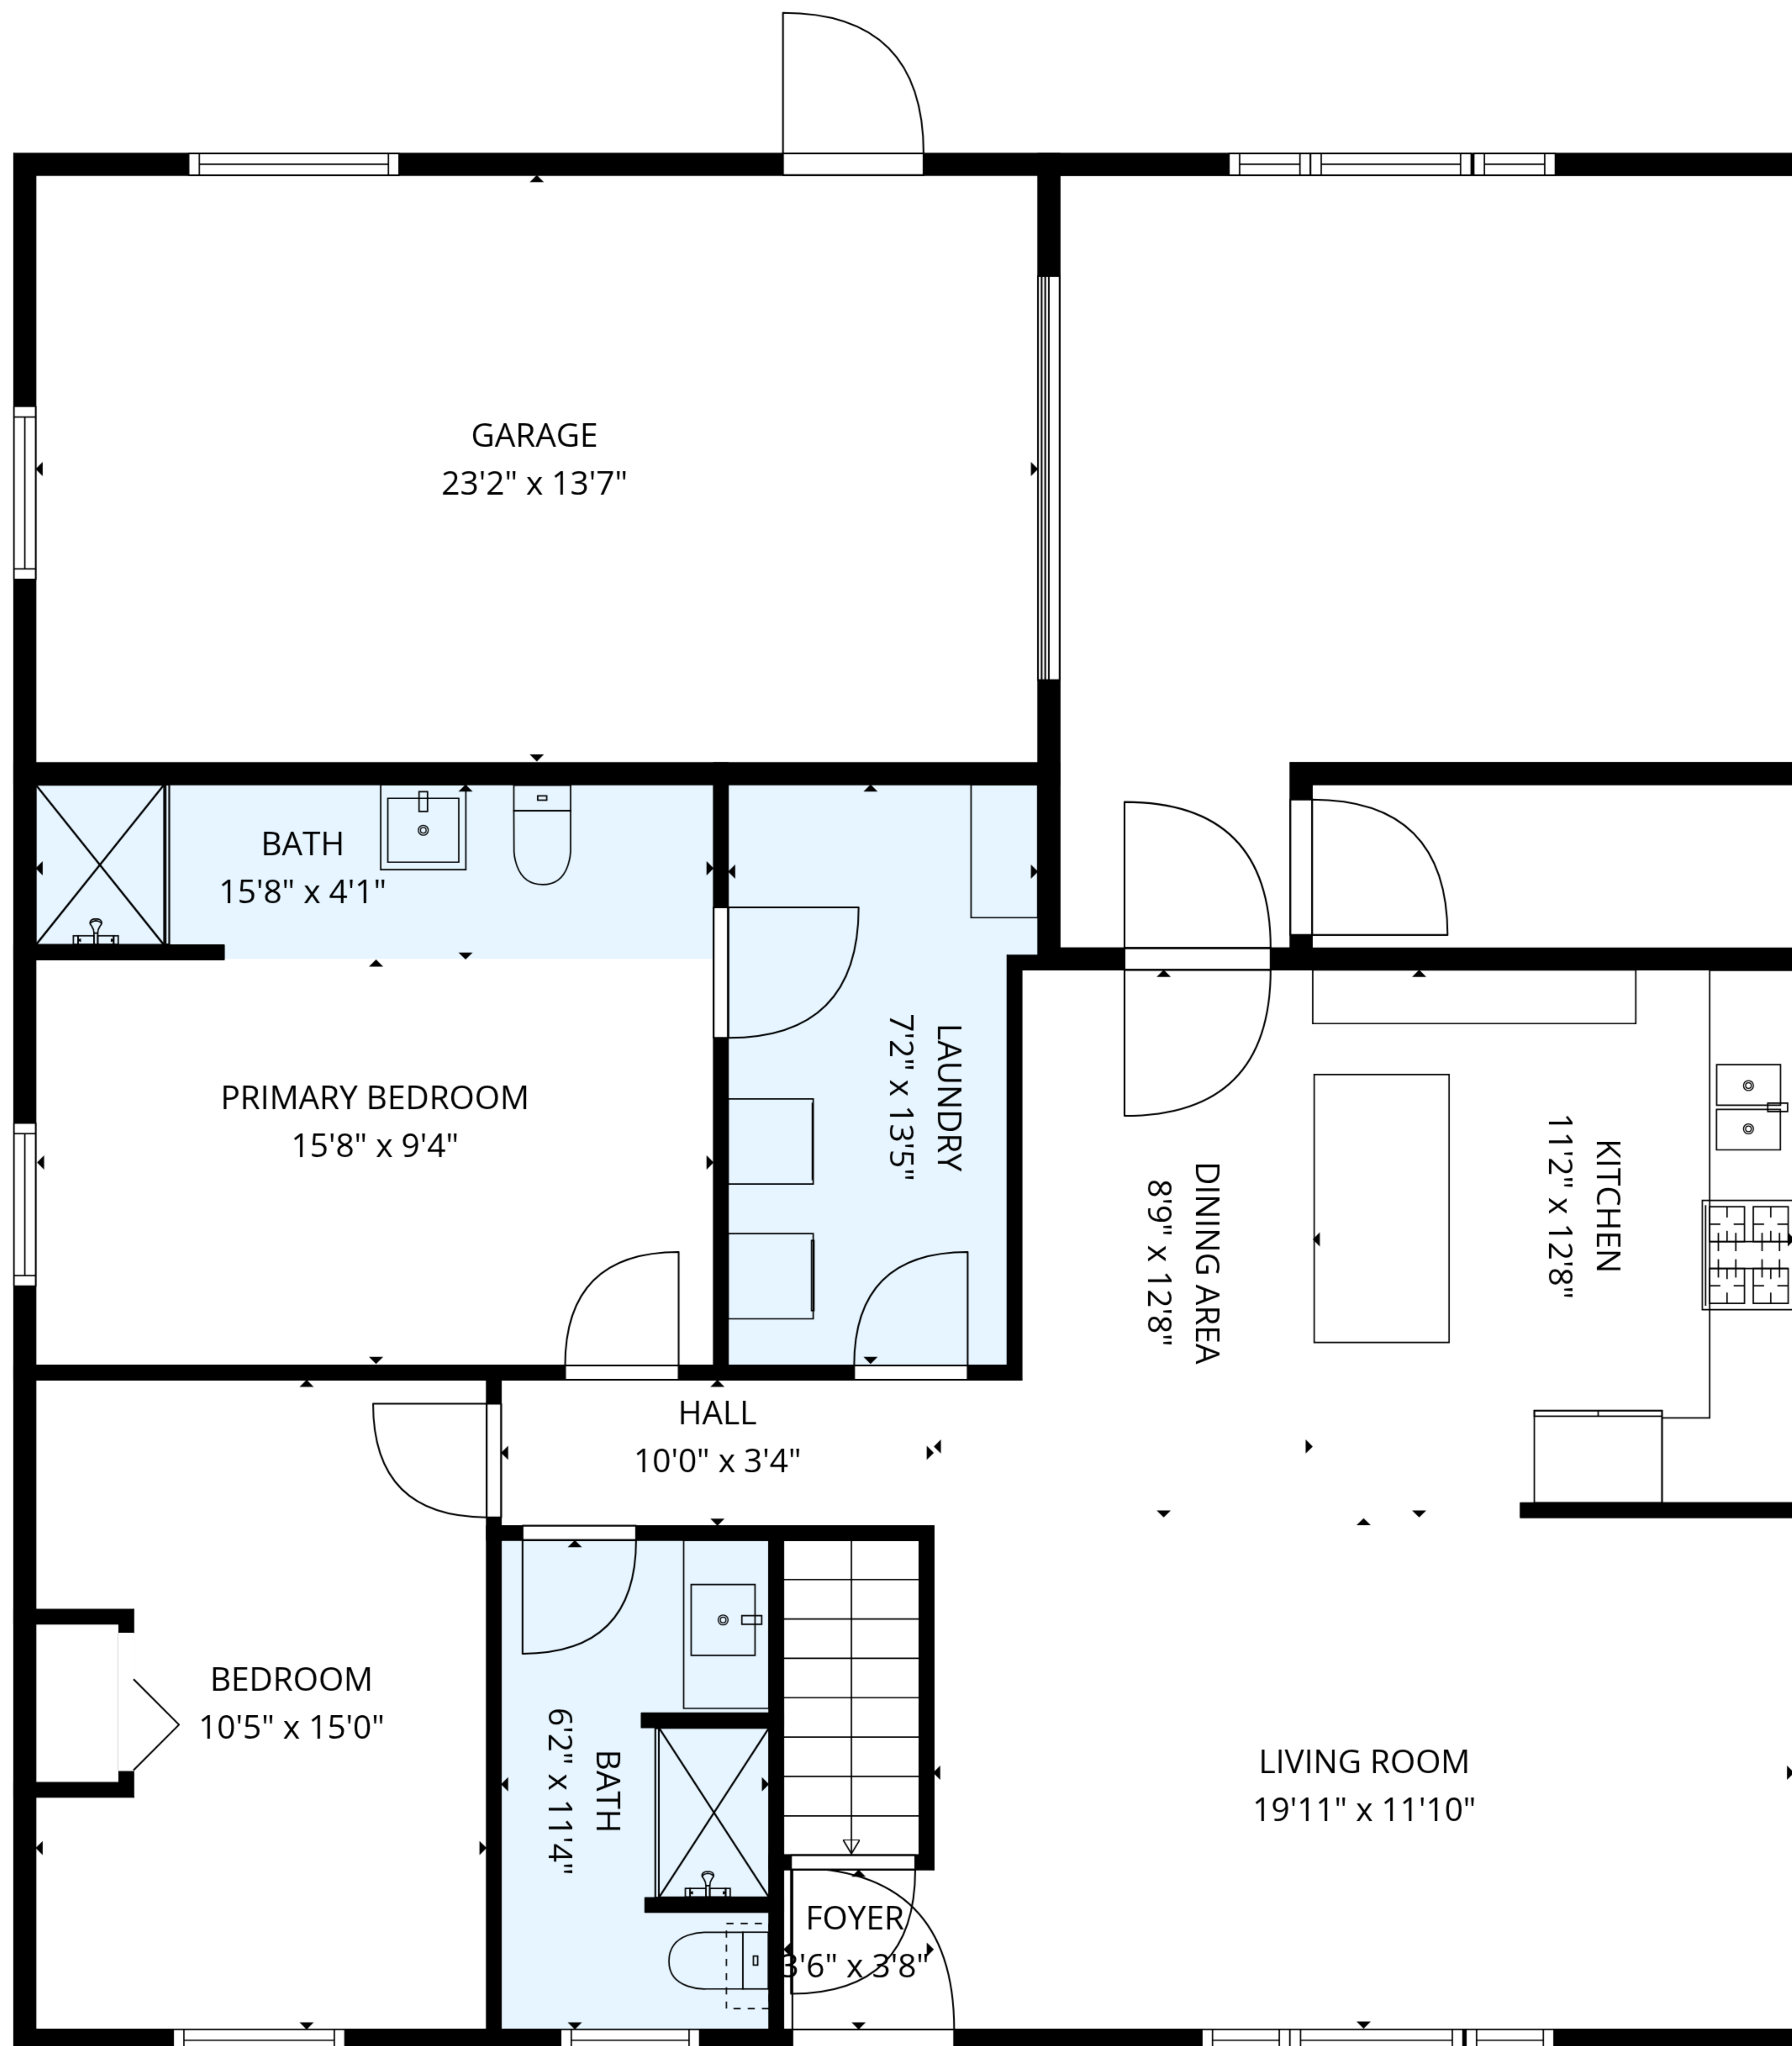

TOTAL: 1096 sq. ft

Basement: 0 sq. ft, 1st floor: 1096 sq. ft

EXCLUDED AREAS: STORAGE: 43 sq. ft, UTILITY: 953 sq. ft, UNDEFINED: 42 sq. ft,

GARAGE: 315 sq. ft, WALLS: 172 sq. ft

MEASUREMENTS ARE DEEMED RELIABLE BUT ARE NOT GUARANTEED.

Basement

1st floor

TOTAL: 1096 sq. ft
 Basement: 0 sq. ft, 1st floor: 1096 sq. ft
 EXCLUDED AREAS: STORAGE: 43 sq. ft, UTILITY: 953 sq. ft, UNDEFINED: 42 sq. ft,
 GARAGE: 315 sq. ft, WALLS: 172 sq. ft

MEASUREMENTS ARE DEEMED RELIABLE BUT ARE NOT GUARANTEED.