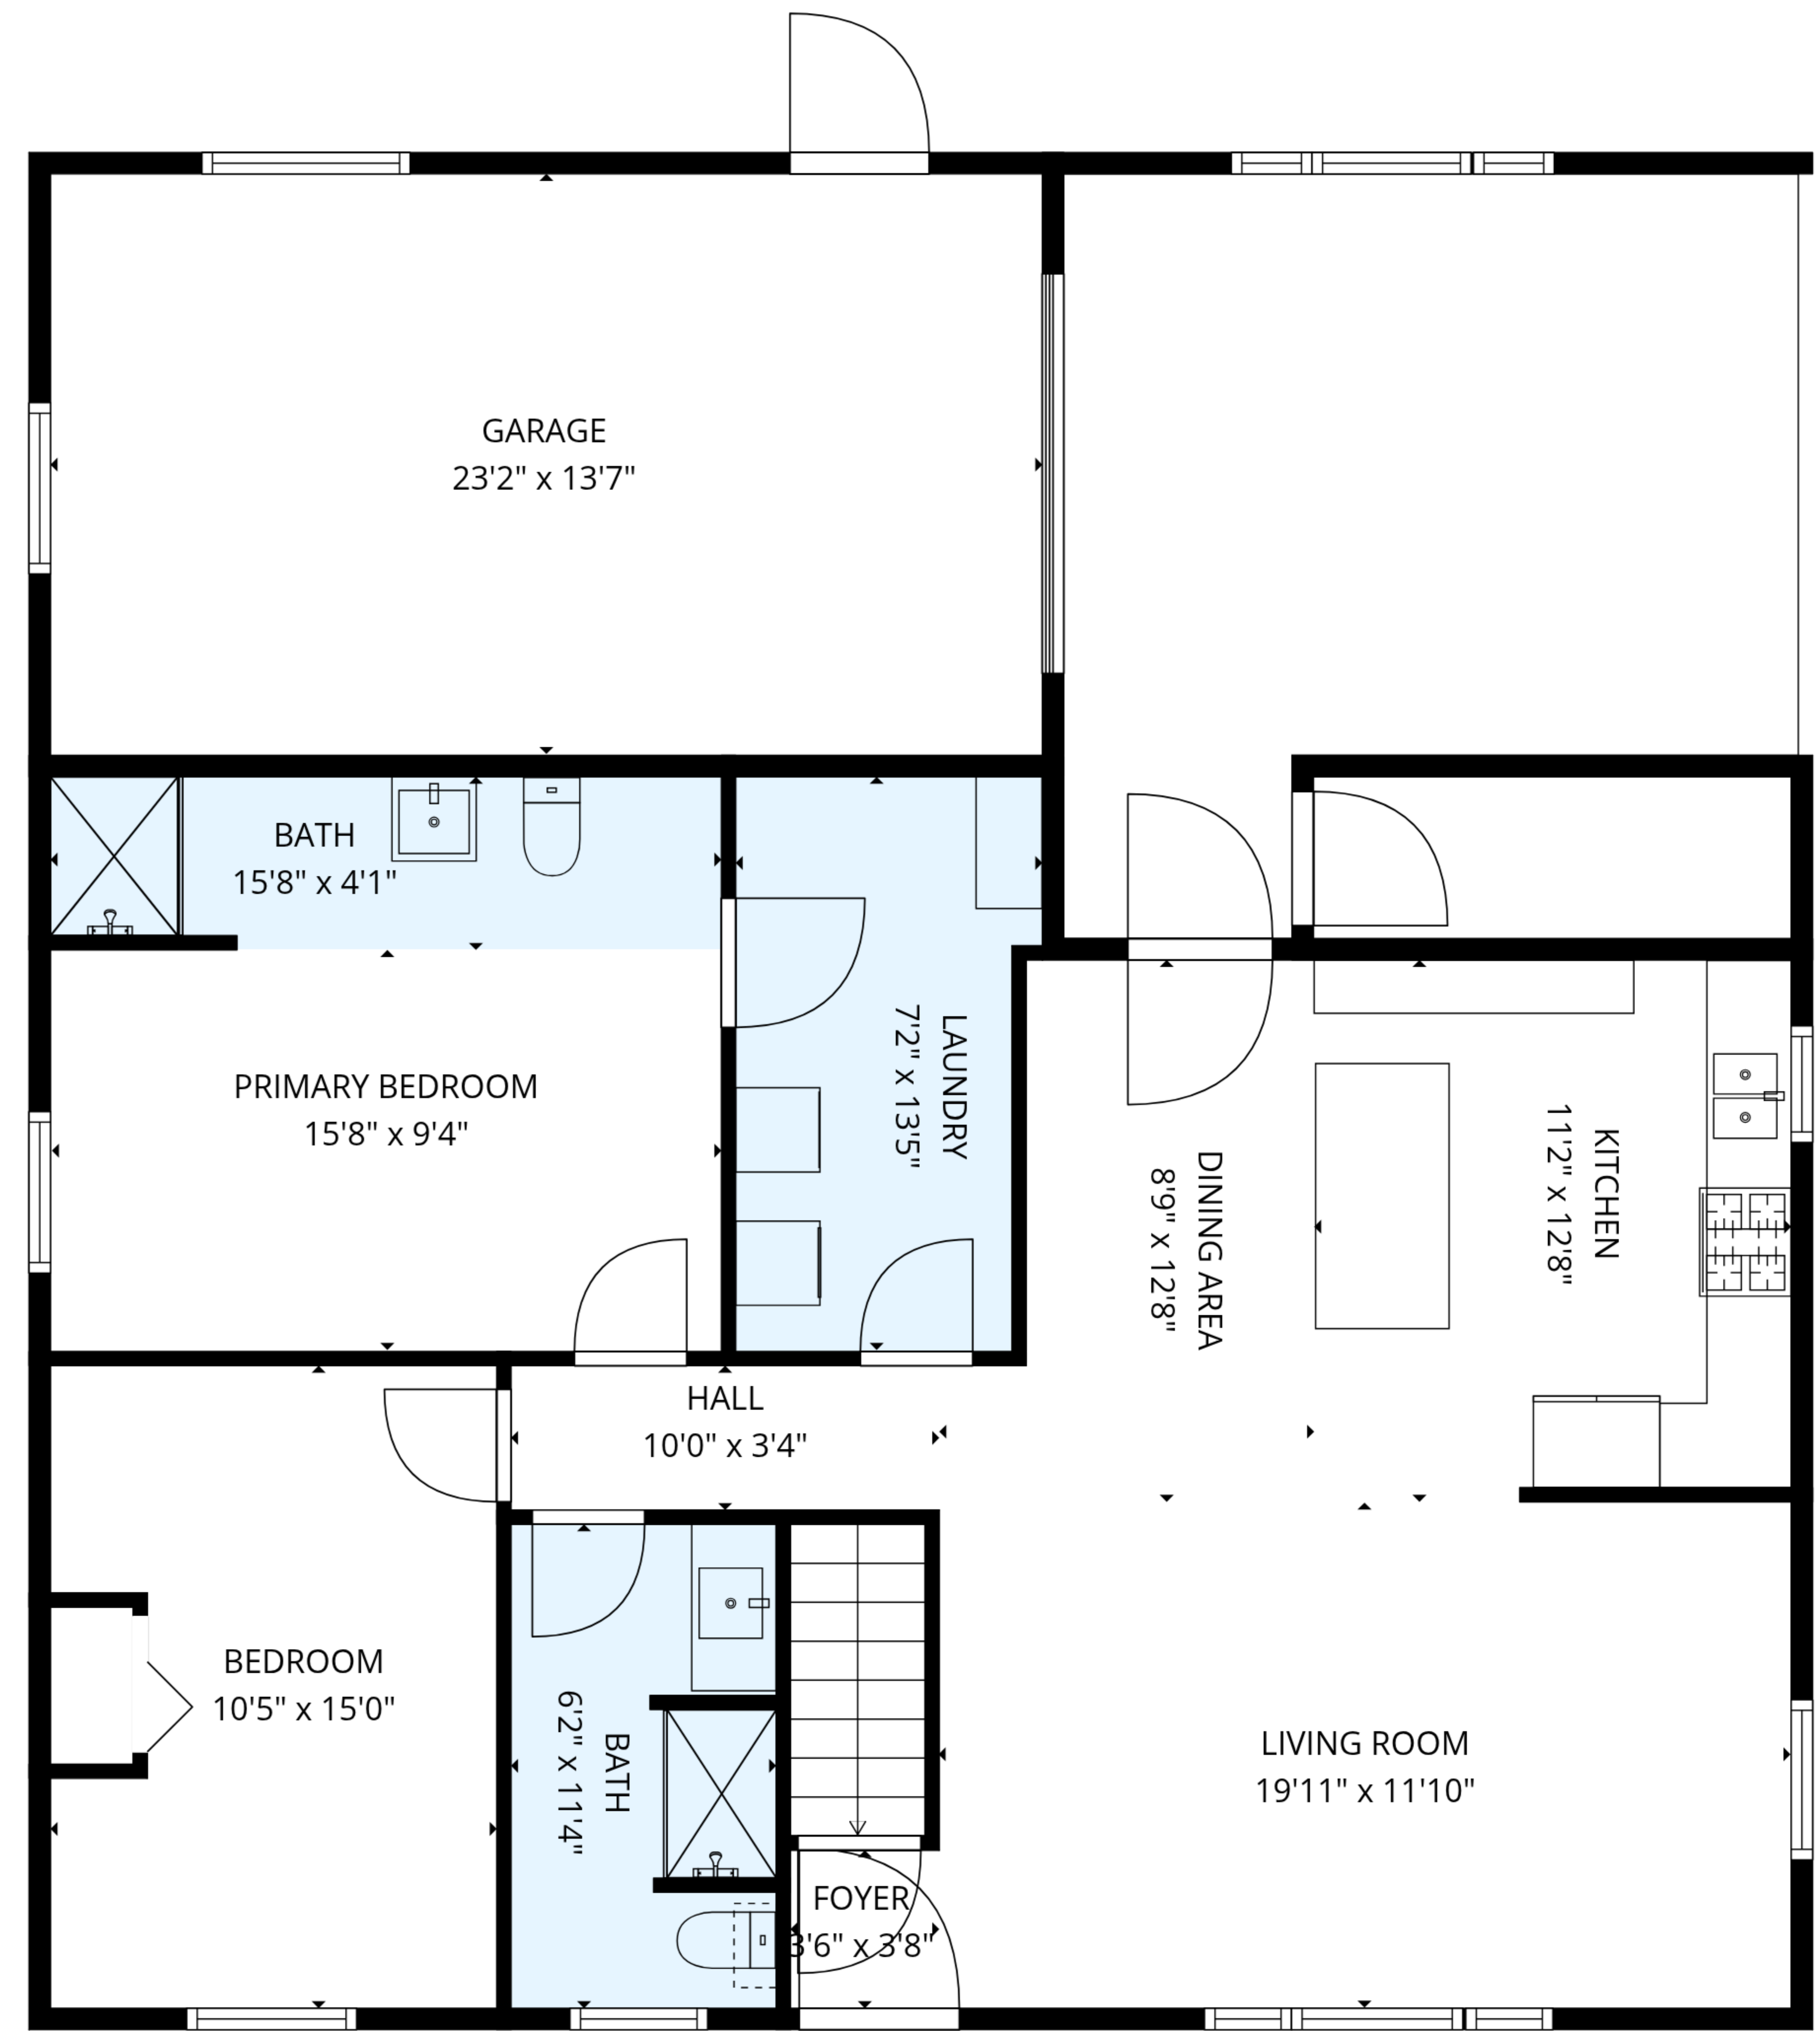

TOTAL: 1096 sq. ft

Basement: 0 sq. ft, 1st floor: 1096 sq. ft

EXCLUDED AREAS: STORAGE: 43 sq. ft, UTILITY: 953 sq. ft, UNDEFINED: 42 sq. ft,

GARAGE: 315 sq. ft, WALLS: 172 sq. ft

MEASUREMENTS ARE DEEMED RELIABLE BUT ARE NOT GUARANTEED.

Basement

1st floor

TOTAL: 1096 sq. ft
 Basement: 0 sq. ft, 1st floor: 1096 sq. ft
 EXCLUDED AREAS: STORAGE: 43 sq. ft, UTILITY: 953 sq. ft, UNDEFINED: 42 sq. ft,
 GARAGE: 315 sq. ft, WALLS: 172 sq. ft

MEASUREMENTS ARE DEEMED RELIABLE BUT ARE NOT GUARANTEED.