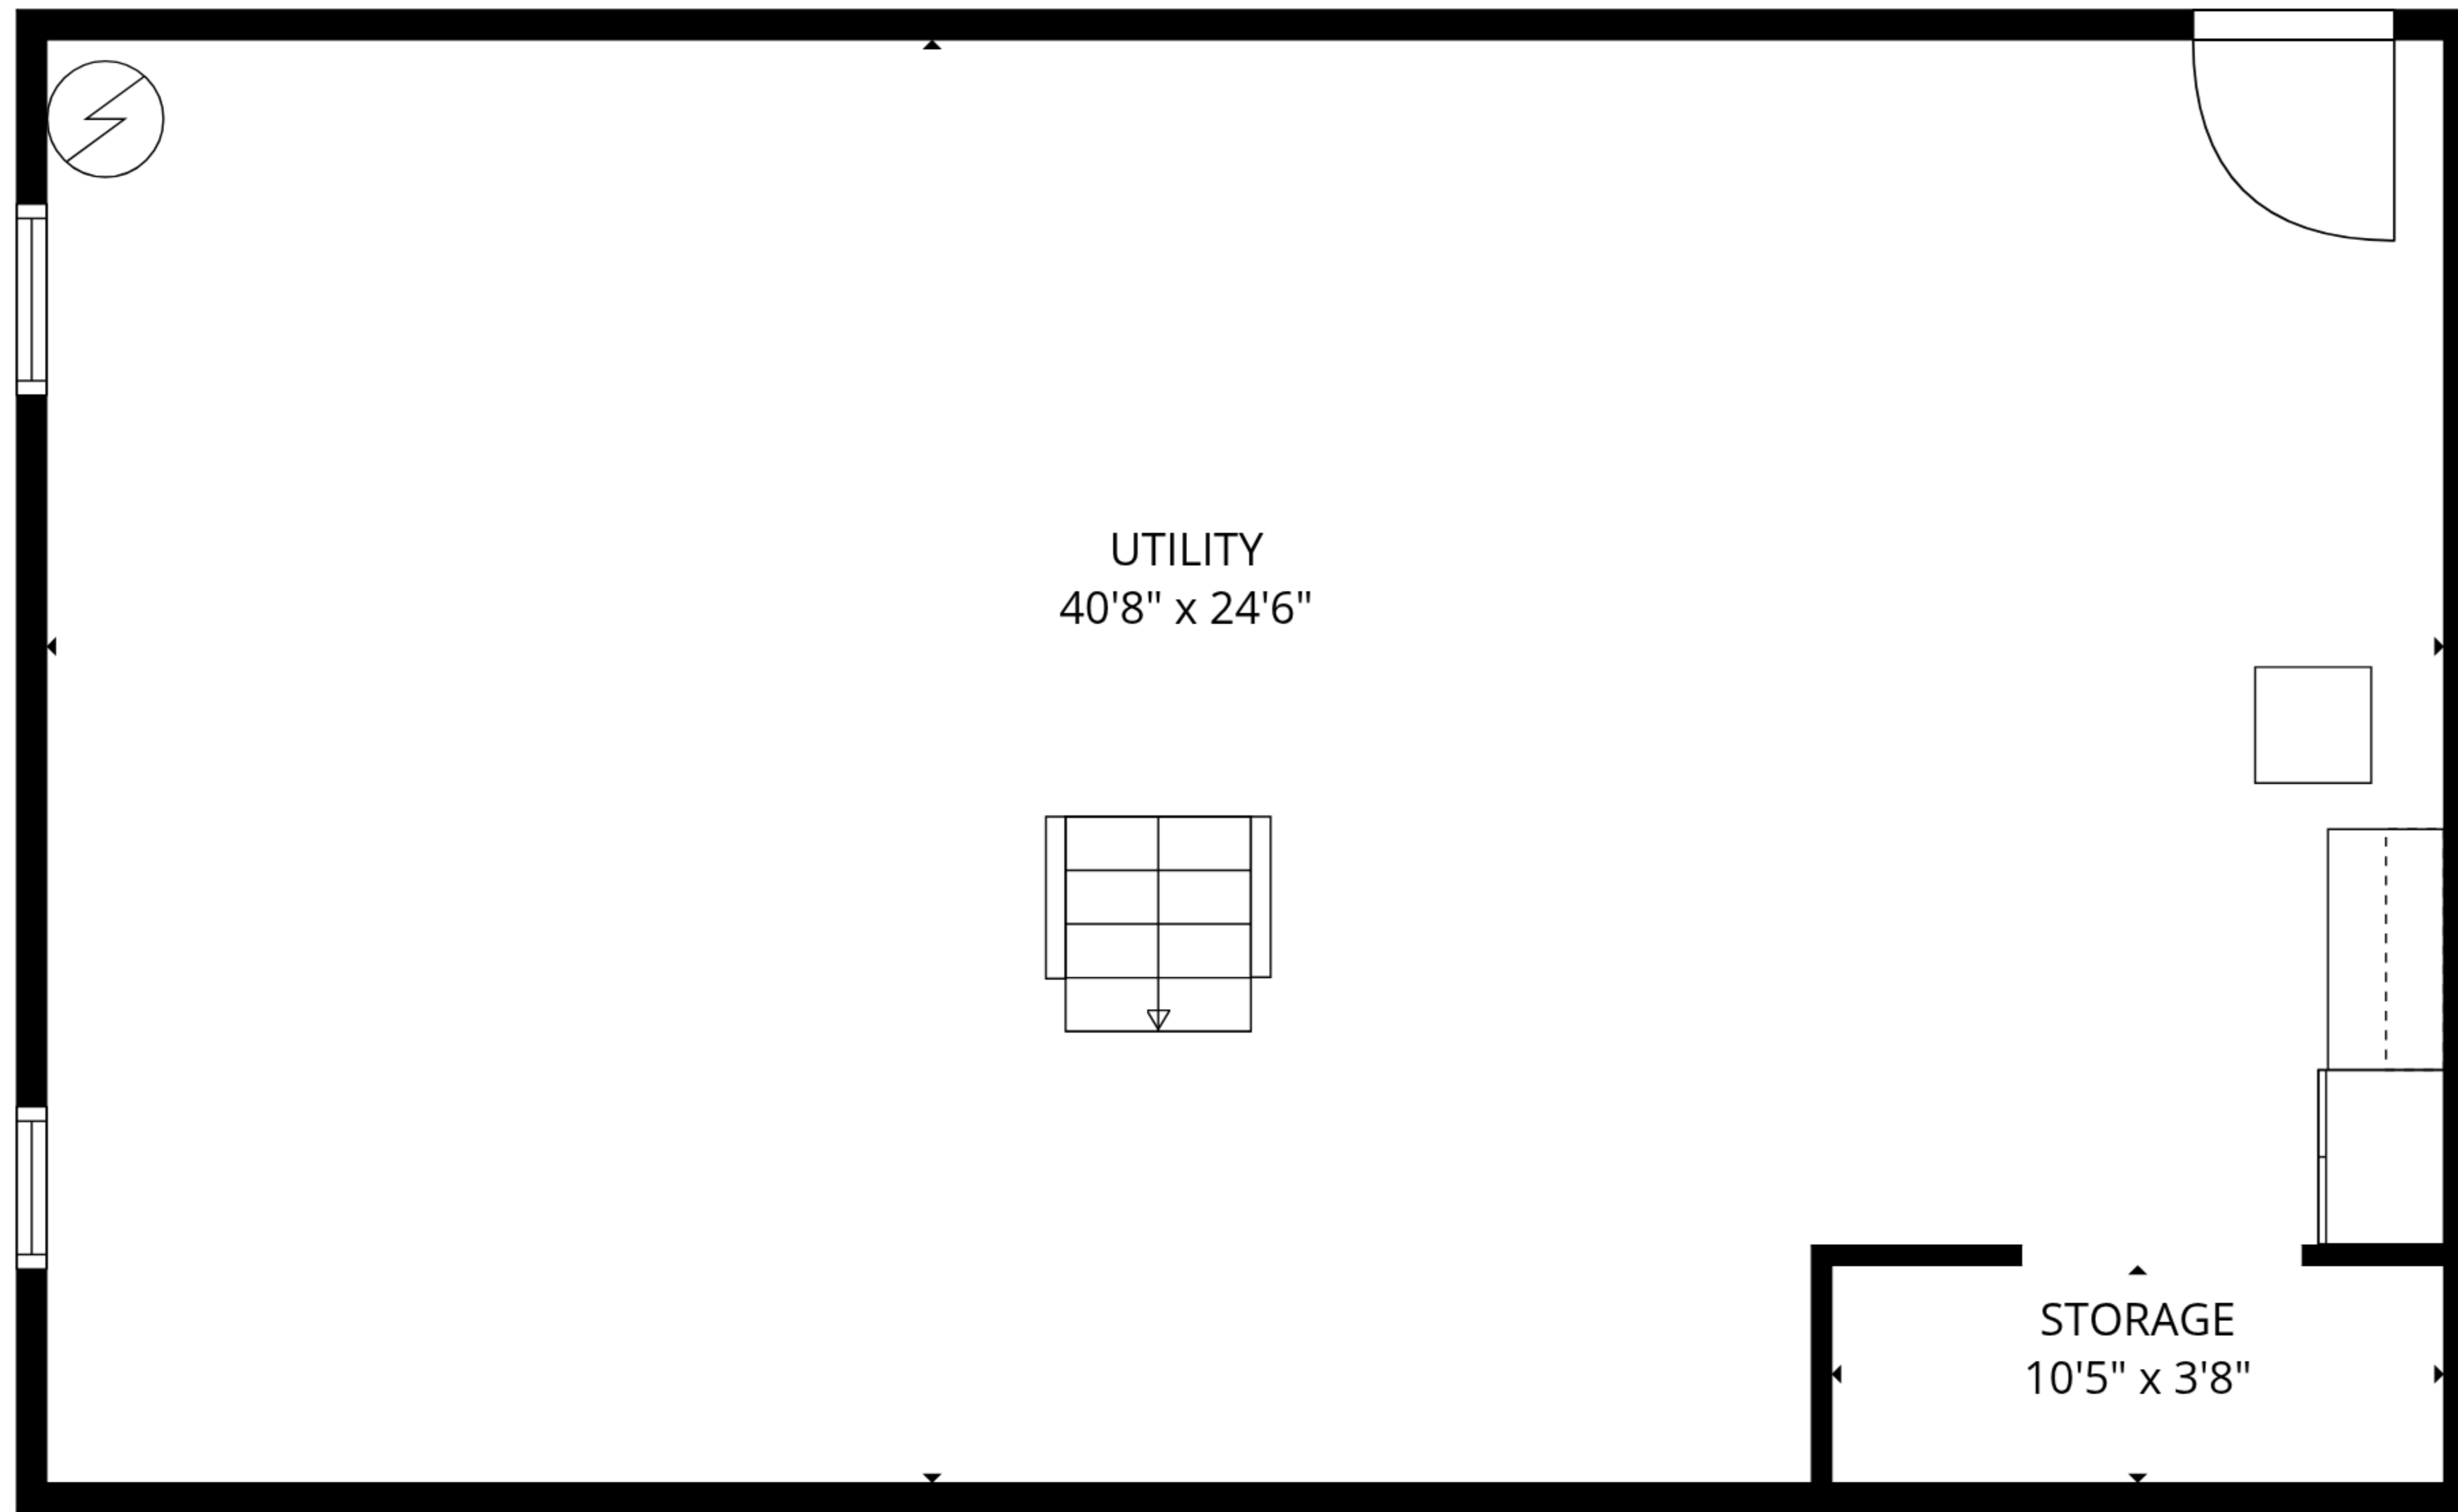

TOTAL: 1096 sq. ft

Basement: 0 sq. ft, 1st floor: 1096 sq. ft

EXCLUDED AREAS: STORAGE: 43 sq. ft, UTILITY: 953 sq. ft, UNDEFINED: 42 sq. ft,

GARAGE: 315 sq. ft, WALLS: 172 sq. ft

MEASUREMENTS ARE DEEMED RELIABLE BUT ARE NOT GUARANTEED.

Basement

1st floor

TOTAL: 1096 sq. ft
 Basement: 0 sq. ft, 1st floor: 1096 sq. ft
 EXCLUDED AREAS: STORAGE: 43 sq. ft, UTILITY: 953 sq. ft, UNDEFINED: 42 sq. ft,
 GARAGE: 315 sq. ft, WALLS: 172 sq. ft

MEASUREMENTS ARE DEEMED RELIABLE BUT ARE NOT GUARANTEED.