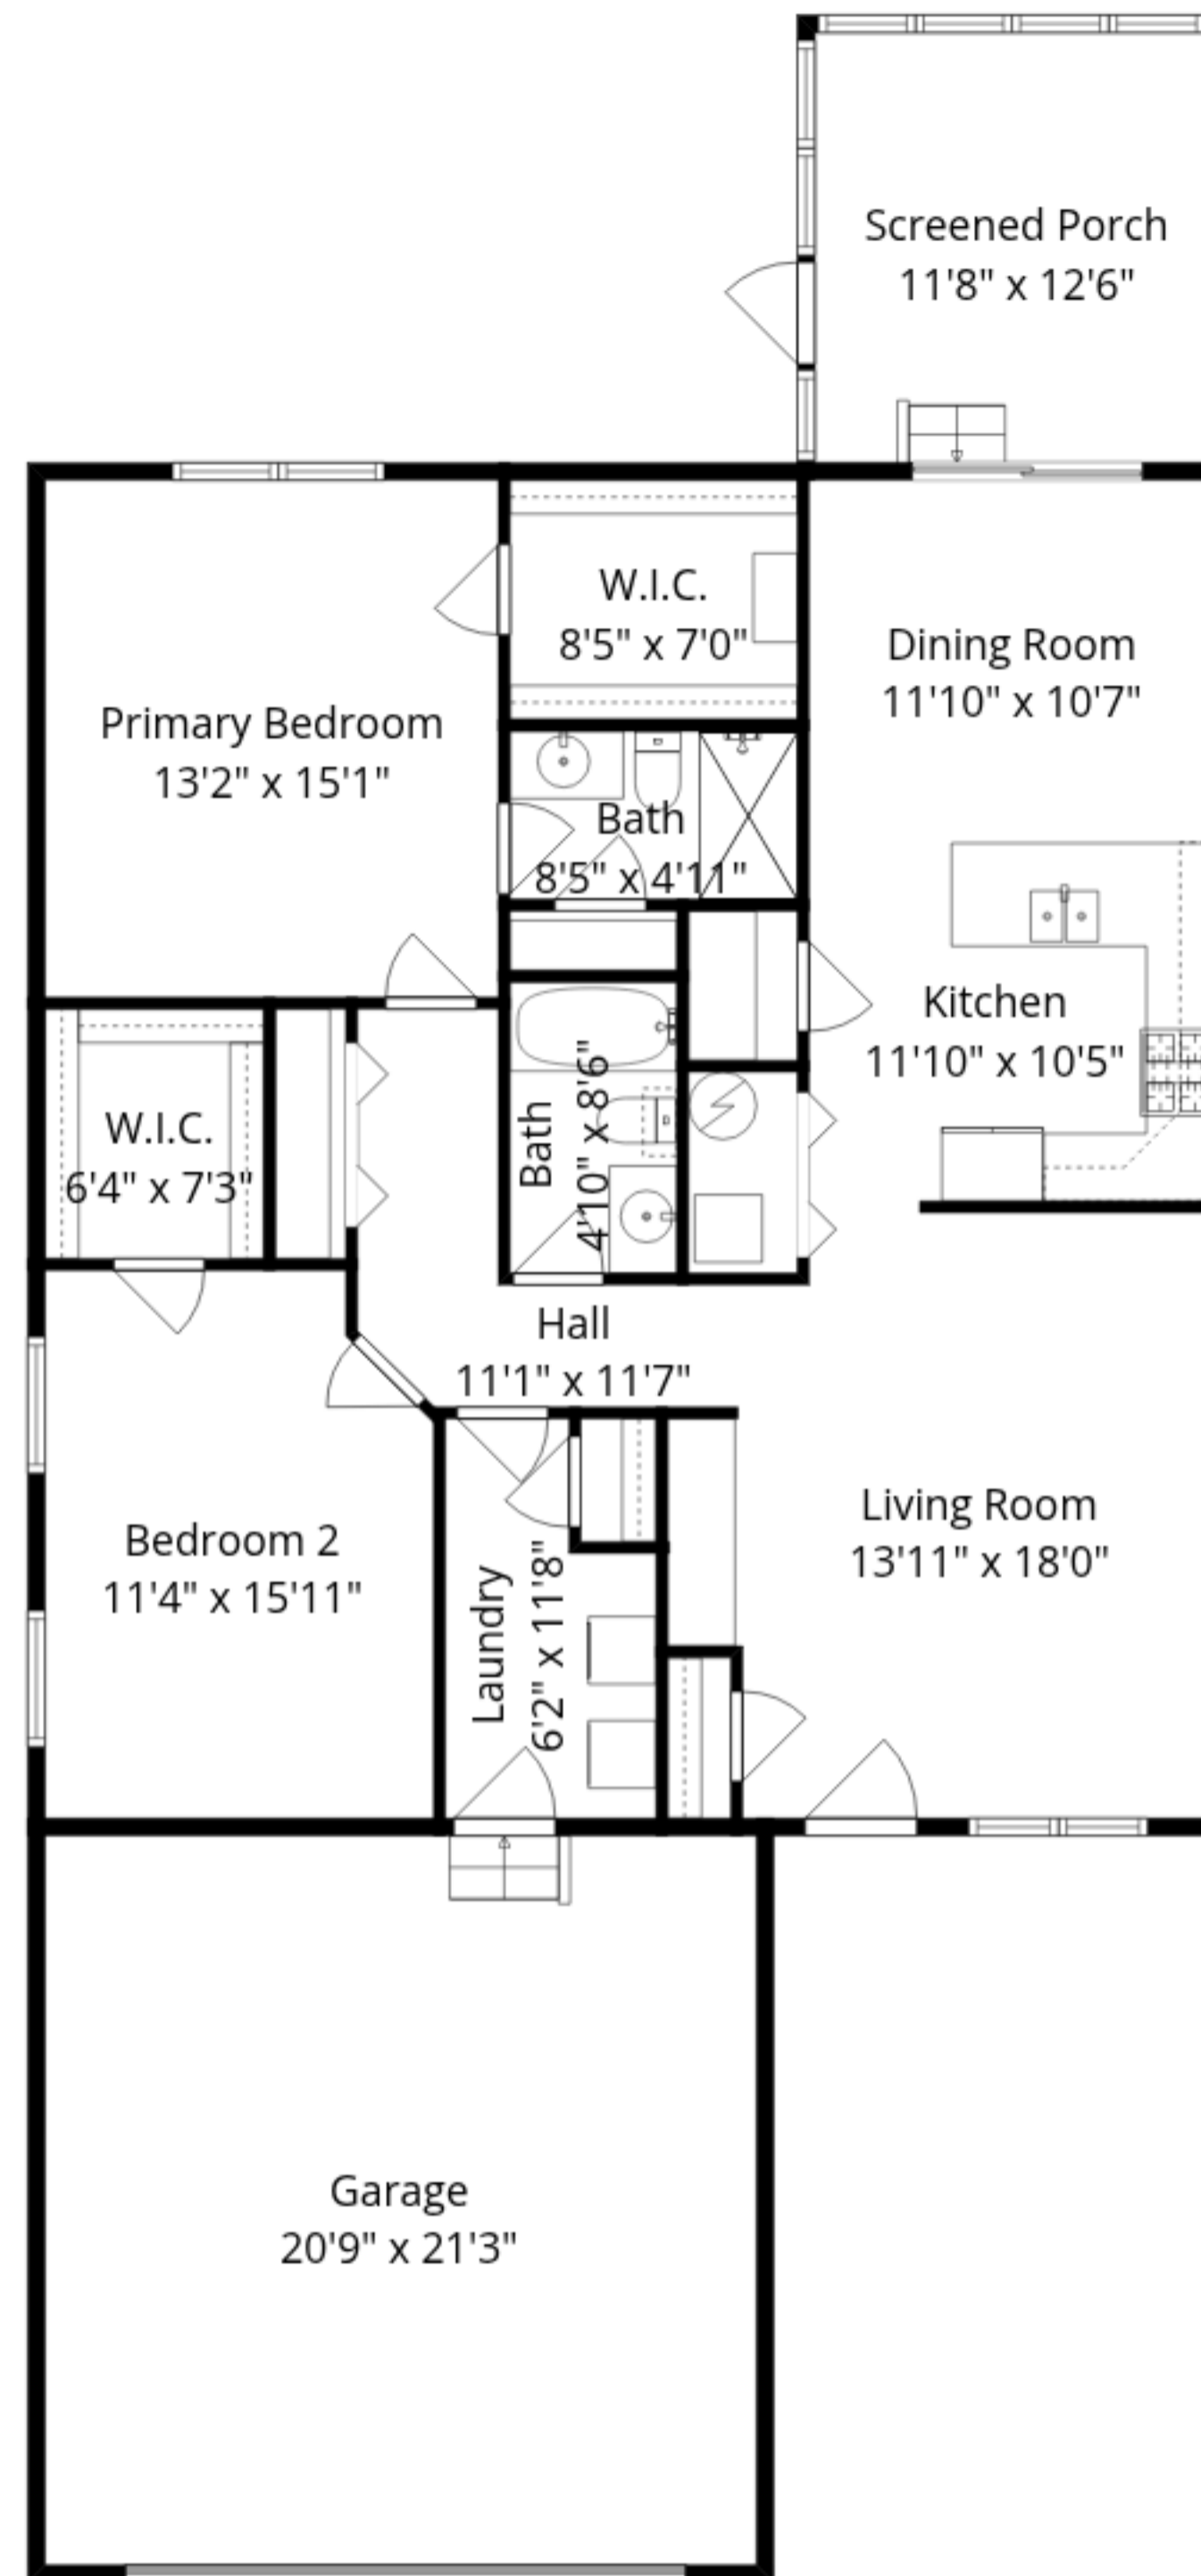

**Total GLA: 1402 sq. ft | Total: 2040 sq. ft**  
 Main floor: 1402 sq. ft (Excluded areas 638 sq. ft)

Sizes And Dimensions Are Approximate. Actual May Vary.

**Total GLA: 1402 sq. ft | Total: 2040 sq. ft**  
 Main floor: 1402 sq. ft (Excluded areas 638 sq. ft)

Sizes And Dimensions Are Approximate. Actual May Vary.