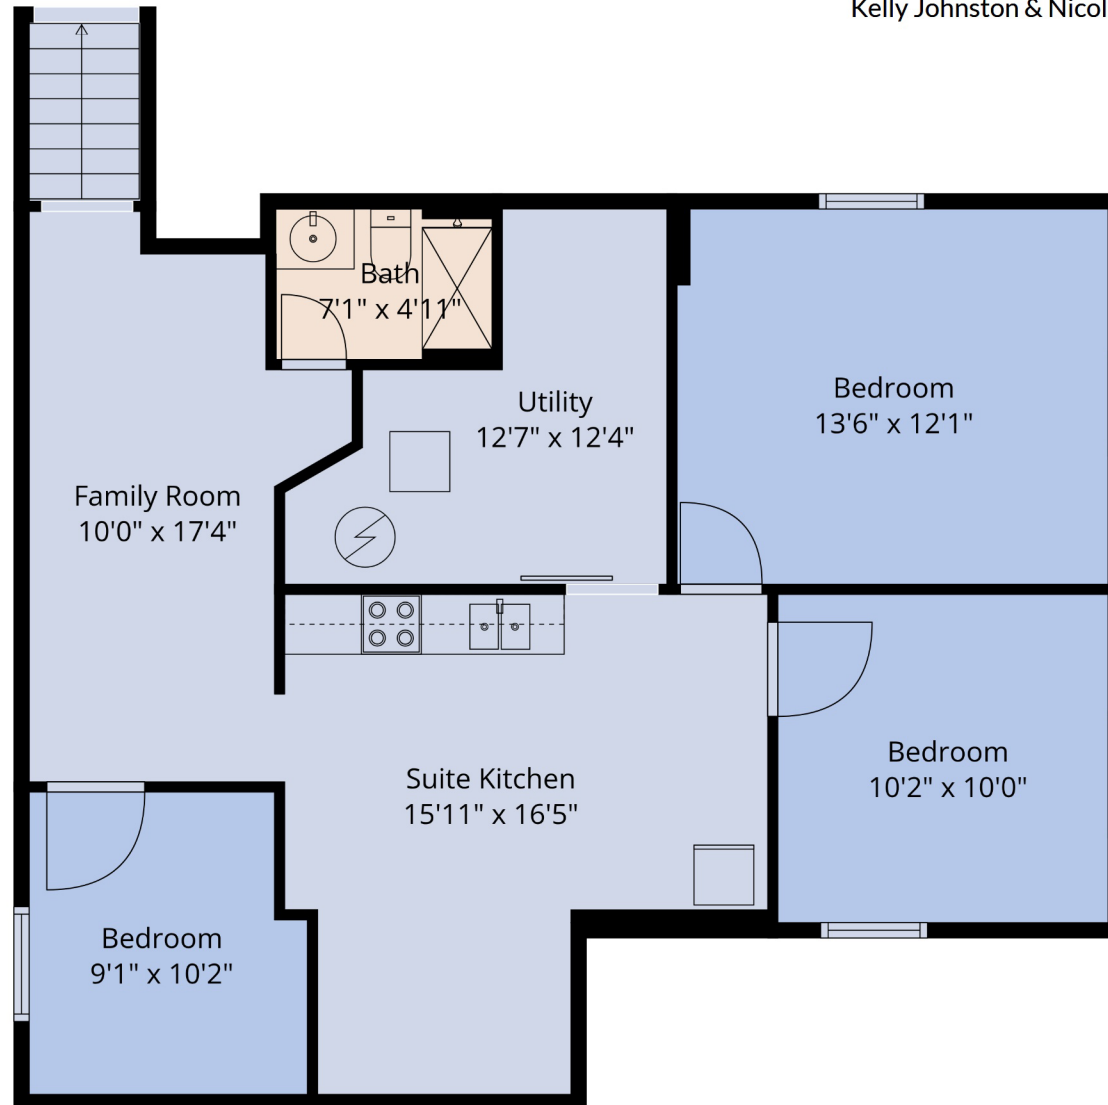

Main Floor

Below Main

Estimated Areas:

Below Main: 1021 sq. ft

Main Floor: 1204 sq. ft

Total: 2225 Sq. Ft

Estimated Areas:

Below Main: 1021 sq. ft

Main Floor: 1204 sq. ft

Total: 2225 Sq. Ft

9684 Maurice St

Kelly Johnston & Nicole Johnston *Personal Real Estate Corporation
6047937686
smile@happyhomesbc.ca

Estimated Areas:

Below Main: 1021 sq. ft

Main Floor: 1204 sq. ft

Total: 2225 Sq. Ft

Estimated Areas:

Below Main: 1021 sq. ft

Main Floor: 1204 sq. ft

Total: 2225 Sq. Ft