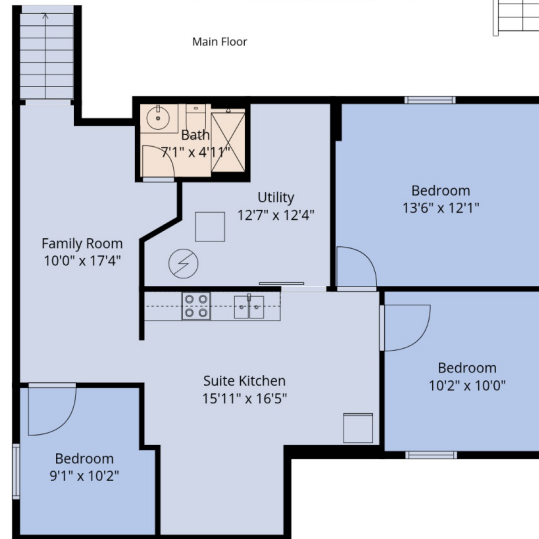

Main Floor

Below Main

Estimated Areas:

Below Main: 1021 sq. ft

Main Floor: 1204 sq. ft

Total: 2225 Sq. Ft

Estimated Areas:

Below Main: 1021 sq. ft

Main Floor: 1204 sq. ft

Total: 2225 Sq. Ft

9684 Maurice St

Kelly Johnston & Nicole Johnston *Personal Real Estate Corporation
6047937686
smile@happyhomesbc.ca

Estimated Areas:

Below Main: 1021 sq. ft

Main Floor: 1204 sq. ft

Total: 2225 Sq. Ft

Estimated Areas:

Below Main: 1021 sq. ft

Main Floor: 1204 sq. ft

Total: 2225 Sq. Ft