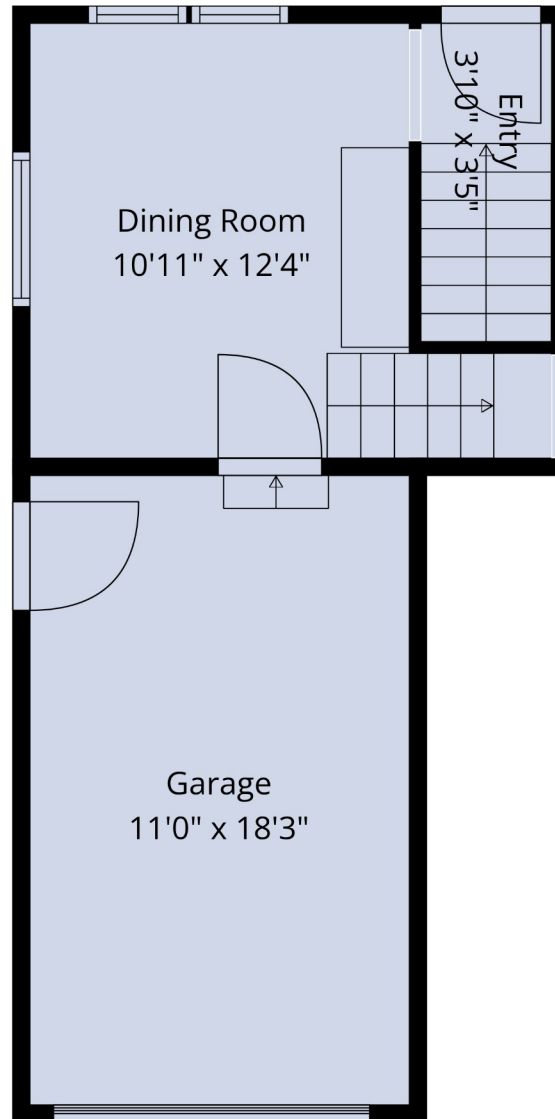

Main Floor

Below Main

Estimated Areas:

Below Main: 1021 sq. ft

Main Floor: 1204 sq. ft

Total: 2225 Sq. Ft

Estimated Areas:

Below Main: 1021 sq. ft

Main Floor: 1204 sq. ft

Total: 2225 Sq. Ft

9684 Maurice St

Kelly Johnston & Nicole Johnston *Personal Real Estate Corporation
6047937686
smile@happyhomesbc.ca

Estimated Areas:

Below Main: 1021 sq. ft

Main Floor: 1204 sq. ft

Total: 2225 Sq. Ft

Estimated Areas:

Below Main: 1021 sq. ft

Main Floor: 1204 sq. ft

Total: 2225 Sq. Ft