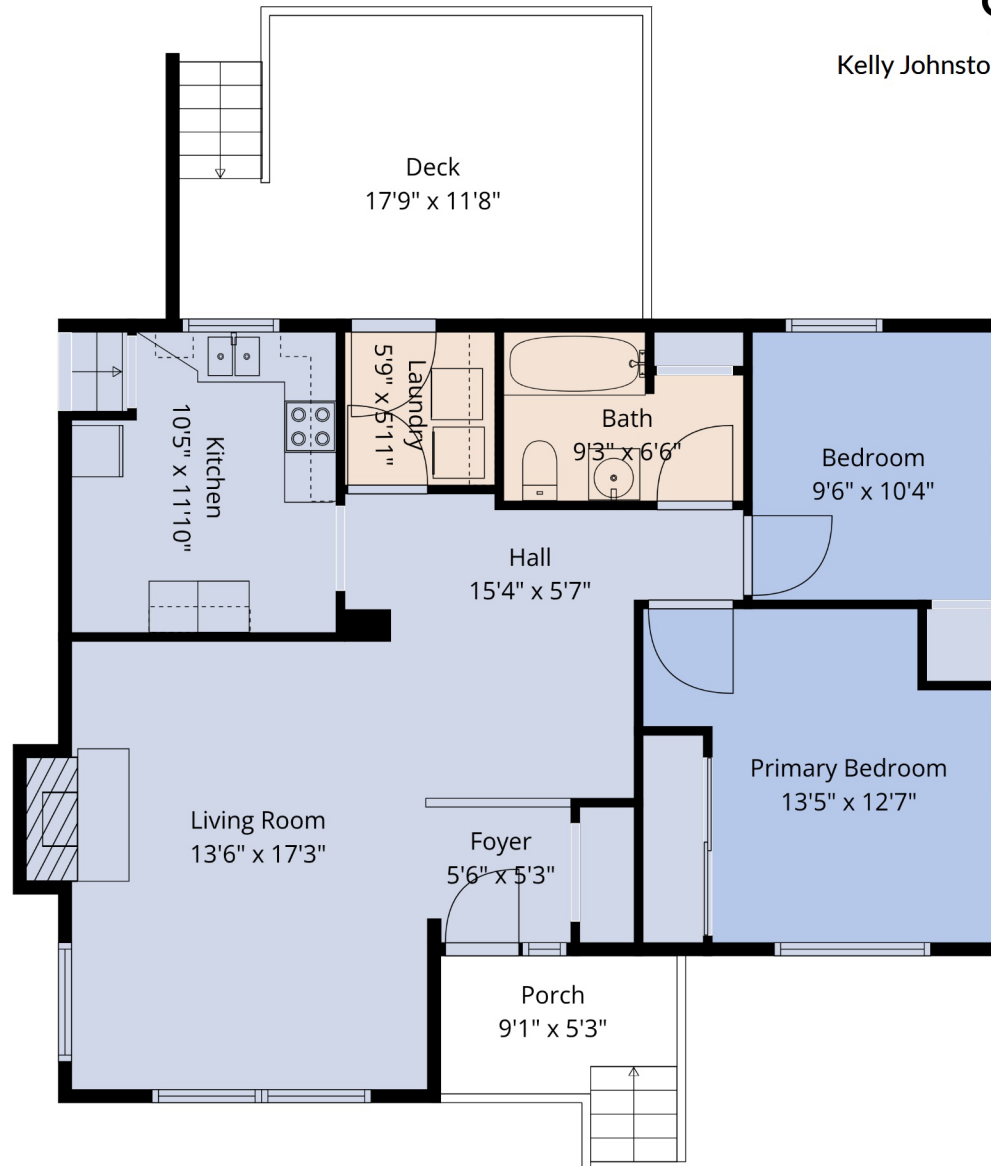

Main Floor

Below Main

Estimated Areas:

Below Main: 1021 sq. ft

Main Floor: 1204 sq. ft

Total: 2225 Sq. Ft

Estimated Areas:

Below Main: 1021 sq. ft

Main Floor: 1204 sq. ft

Total: 2225 Sq. Ft

9684 Maurice St

Kelly Johnston & Nicole Johnston *Personal Real Estate Corporation
6047937686
smile@happyhomesbc.ca

Estimated Areas:

Below Main: 1021 sq. ft

Main Floor: 1204 sq. ft

Total: 2225 Sq. Ft

Estimated Areas:

Below Main: 1021 sq. ft

Main Floor: 1204 sq. ft

Total: 2225 Sq. Ft