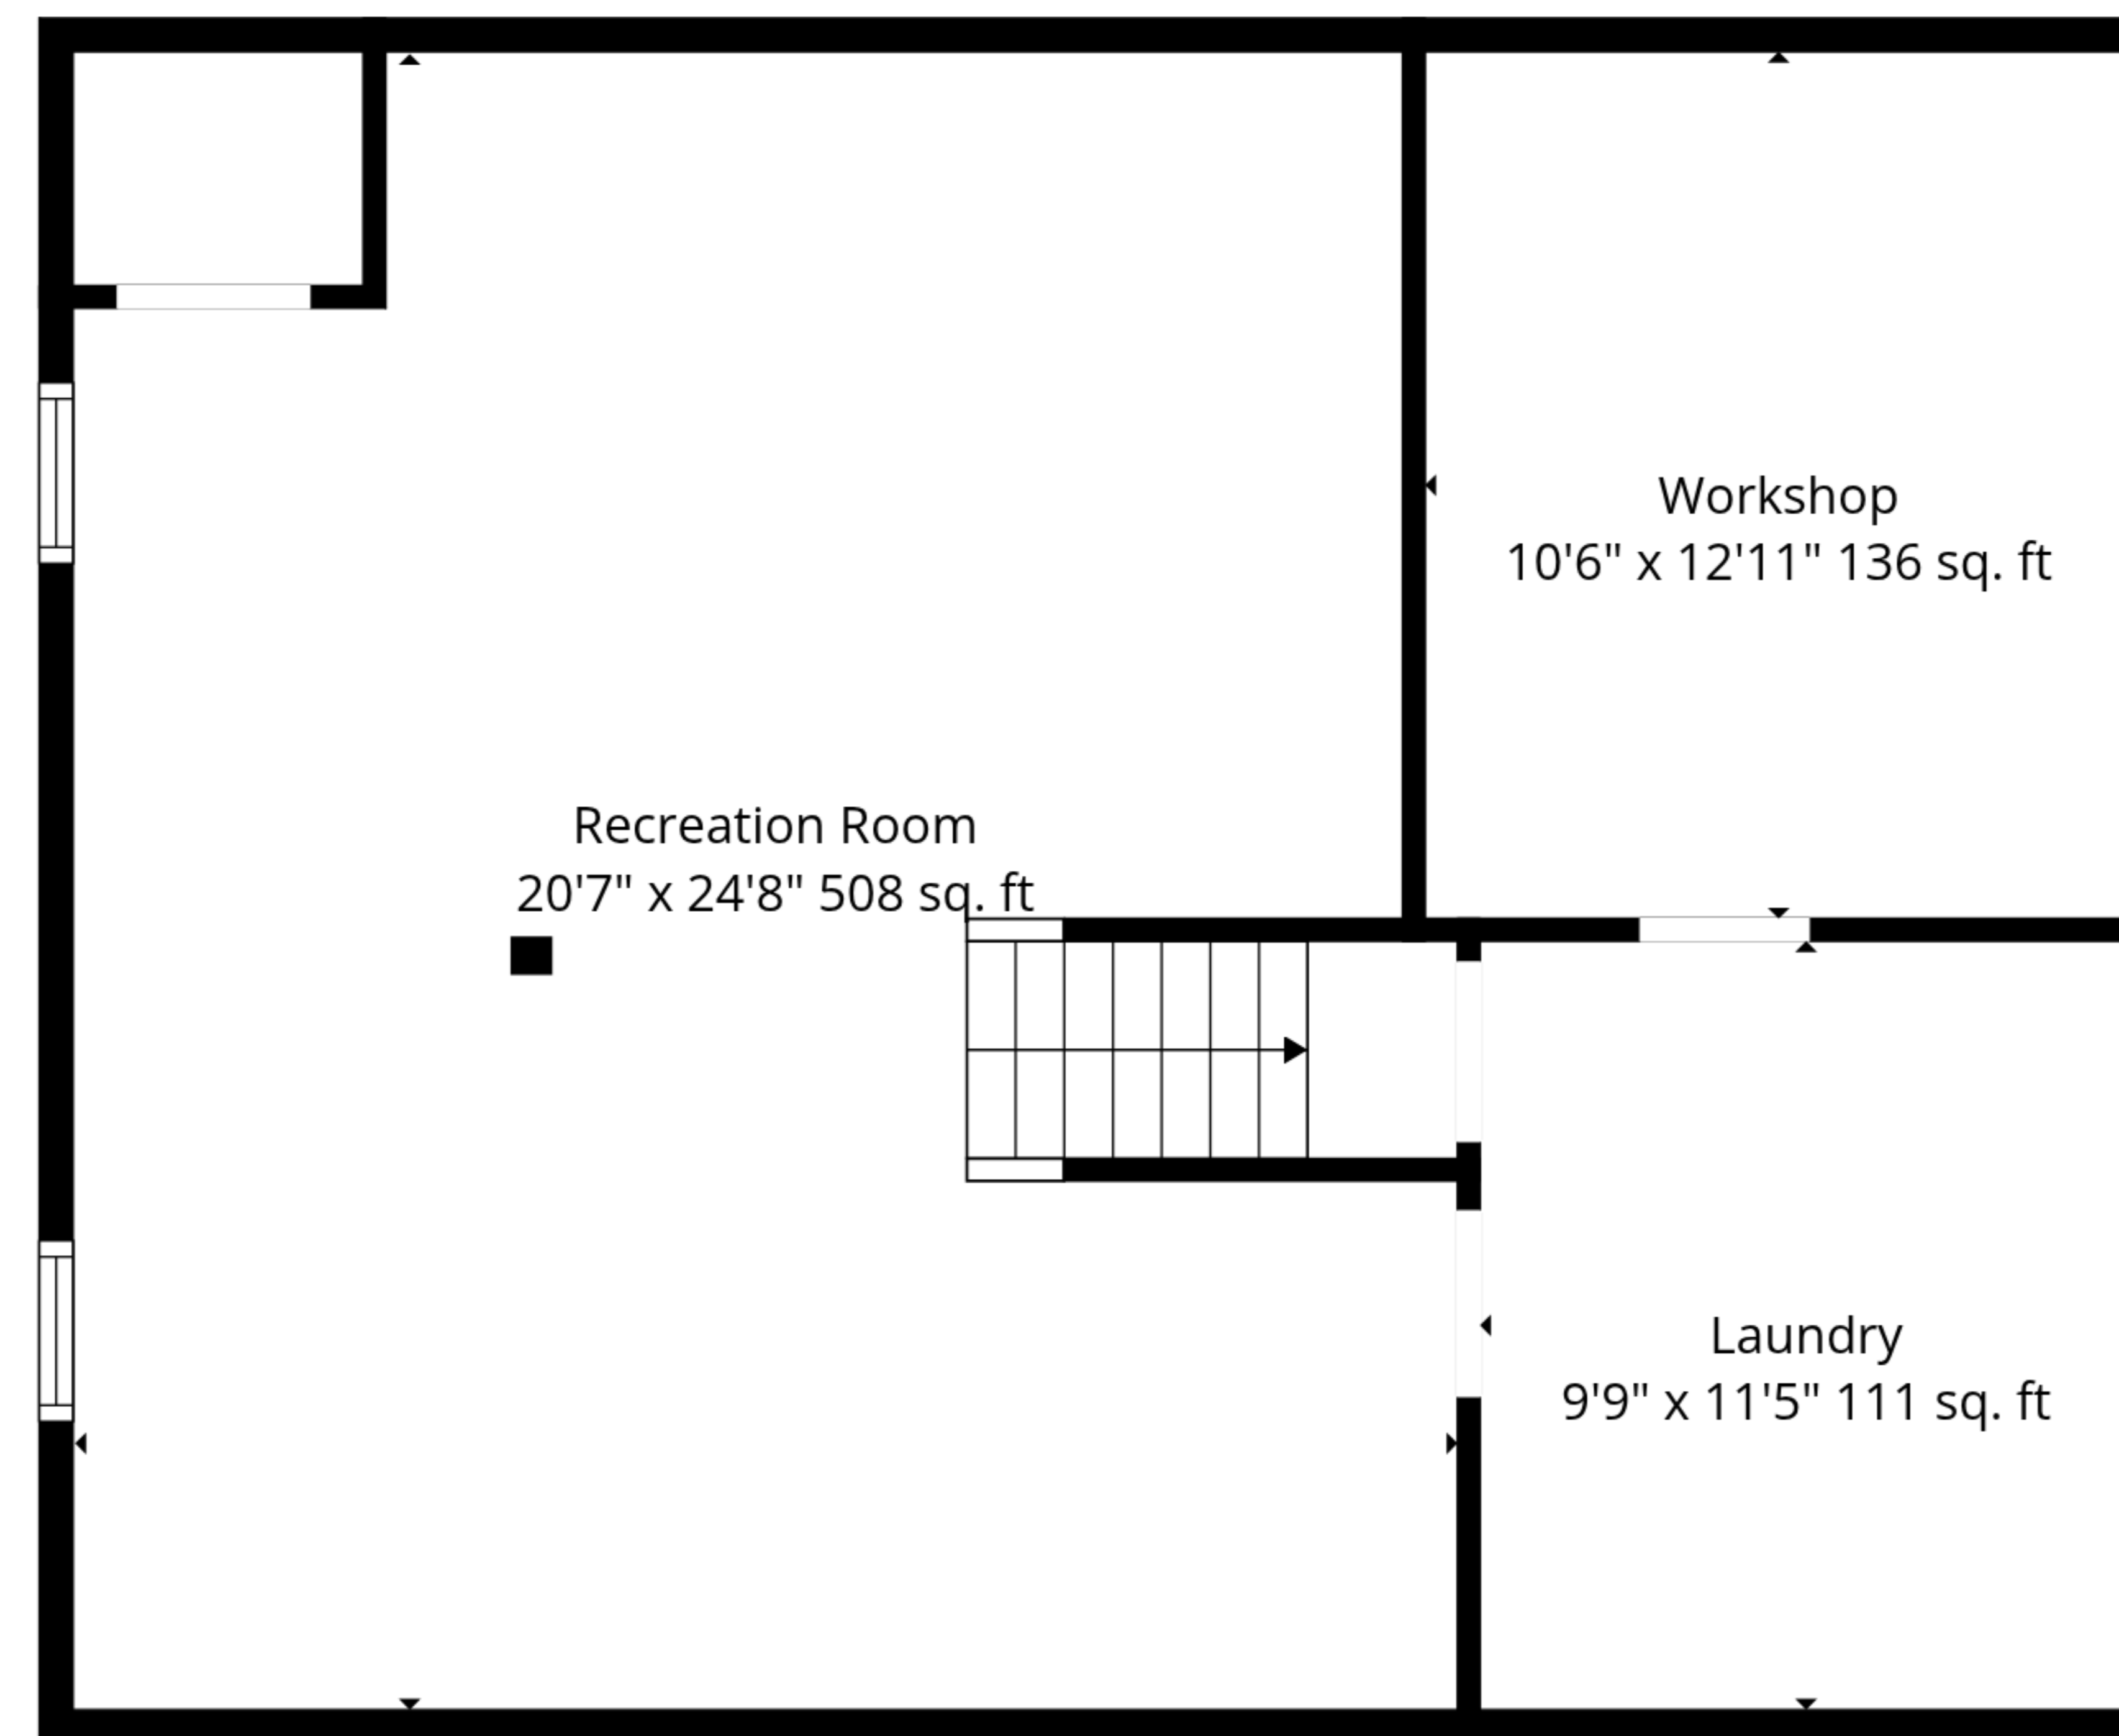

TOTAL: 1426 sq. ft

Basement: 507 sq. ft, 1st floor: 919 sq. ft

EXCLUDED AREAS: LAUNDRY: 115 sq. ft, WORKSHOP: 136 sq. ft, WALLS: 125 sq. ft

1st Floor

Basement

TOTAL: 1426 sq. ft
 Basement: 507 sq. ft, 1st floor: 919 sq. ft
 EXCLUDED AREAS: LAUNDRY: 115 sq. ft, WORKSHOP: 136 sq. ft, WALLS: 125 sq. ft