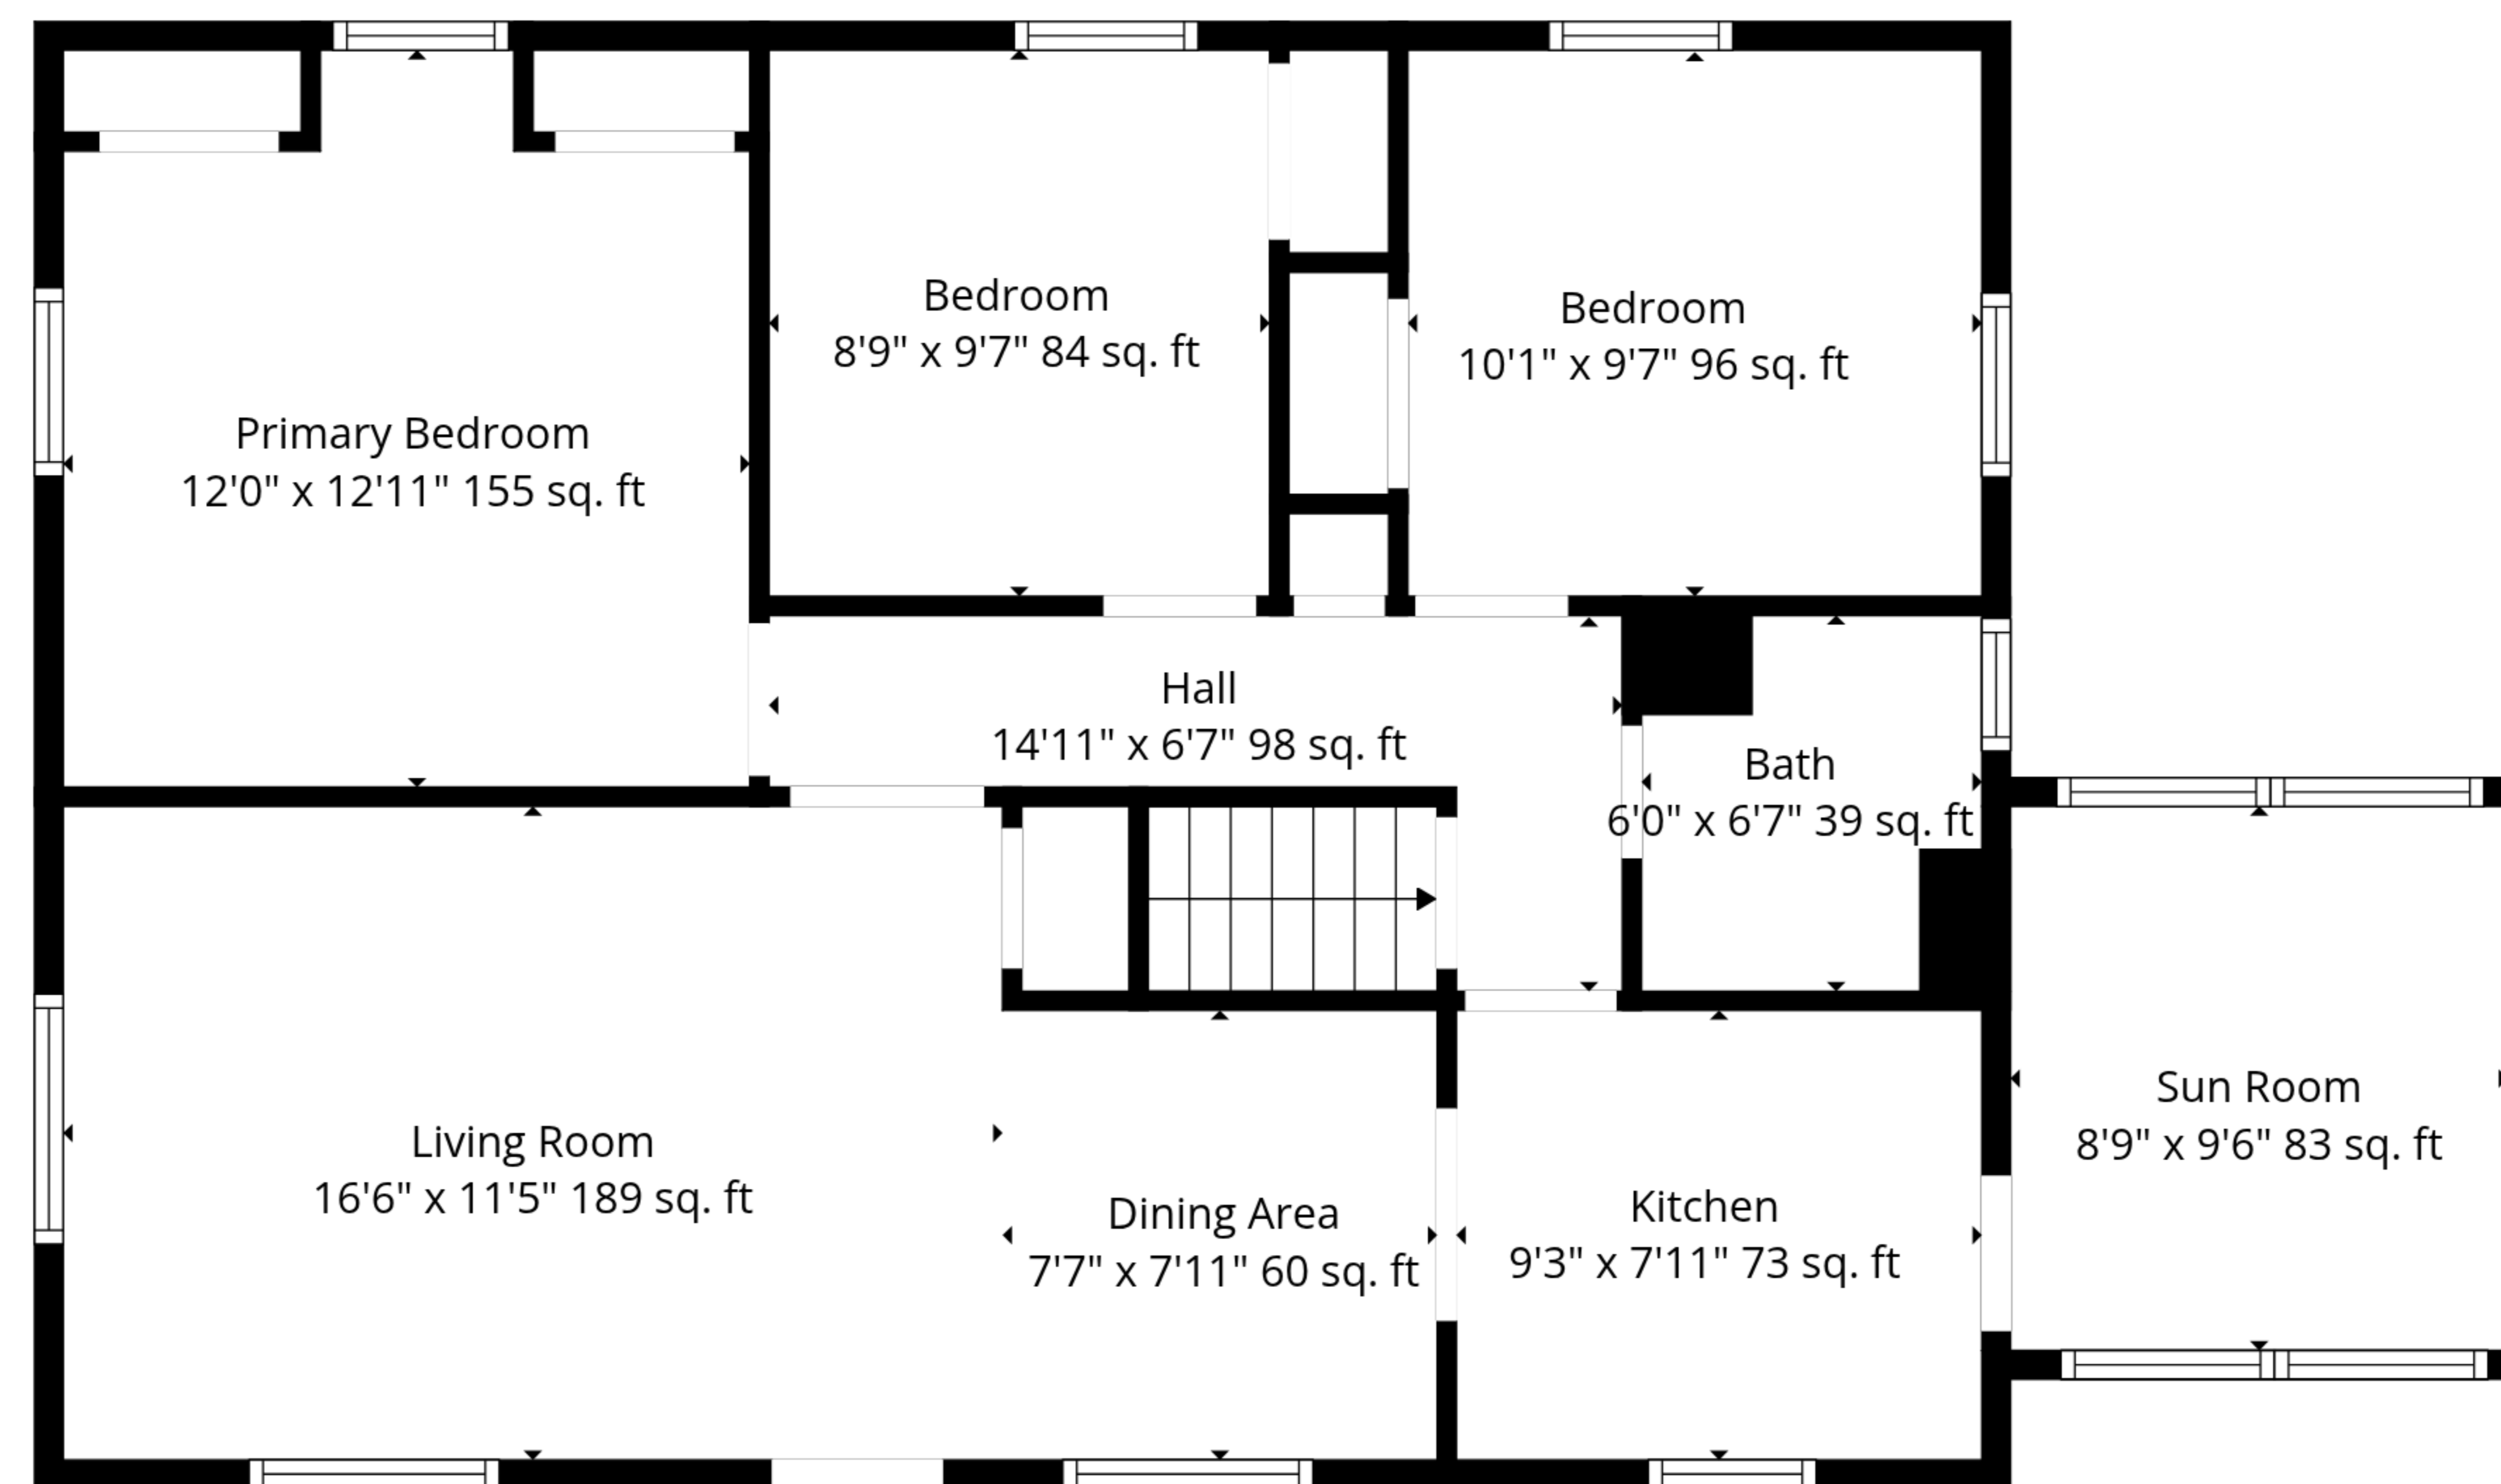

TOTAL: 1426 sq. ft

Basement: 507 sq. ft, 1st floor: 919 sq. ft

EXCLUDED AREAS: LAUNDRY: 115 sq. ft, WORKSHOP: 136 sq. ft, WALLS: 125 sq. ft

1st Floor

Basement

TOTAL: 1426 sq. ft
 Basement: 507 sq. ft, 1st floor: 919 sq. ft
 EXCLUDED AREAS: LAUNDRY: 115 sq. ft, WORKSHOP: 136 sq. ft, WALLS: 125 sq. ft