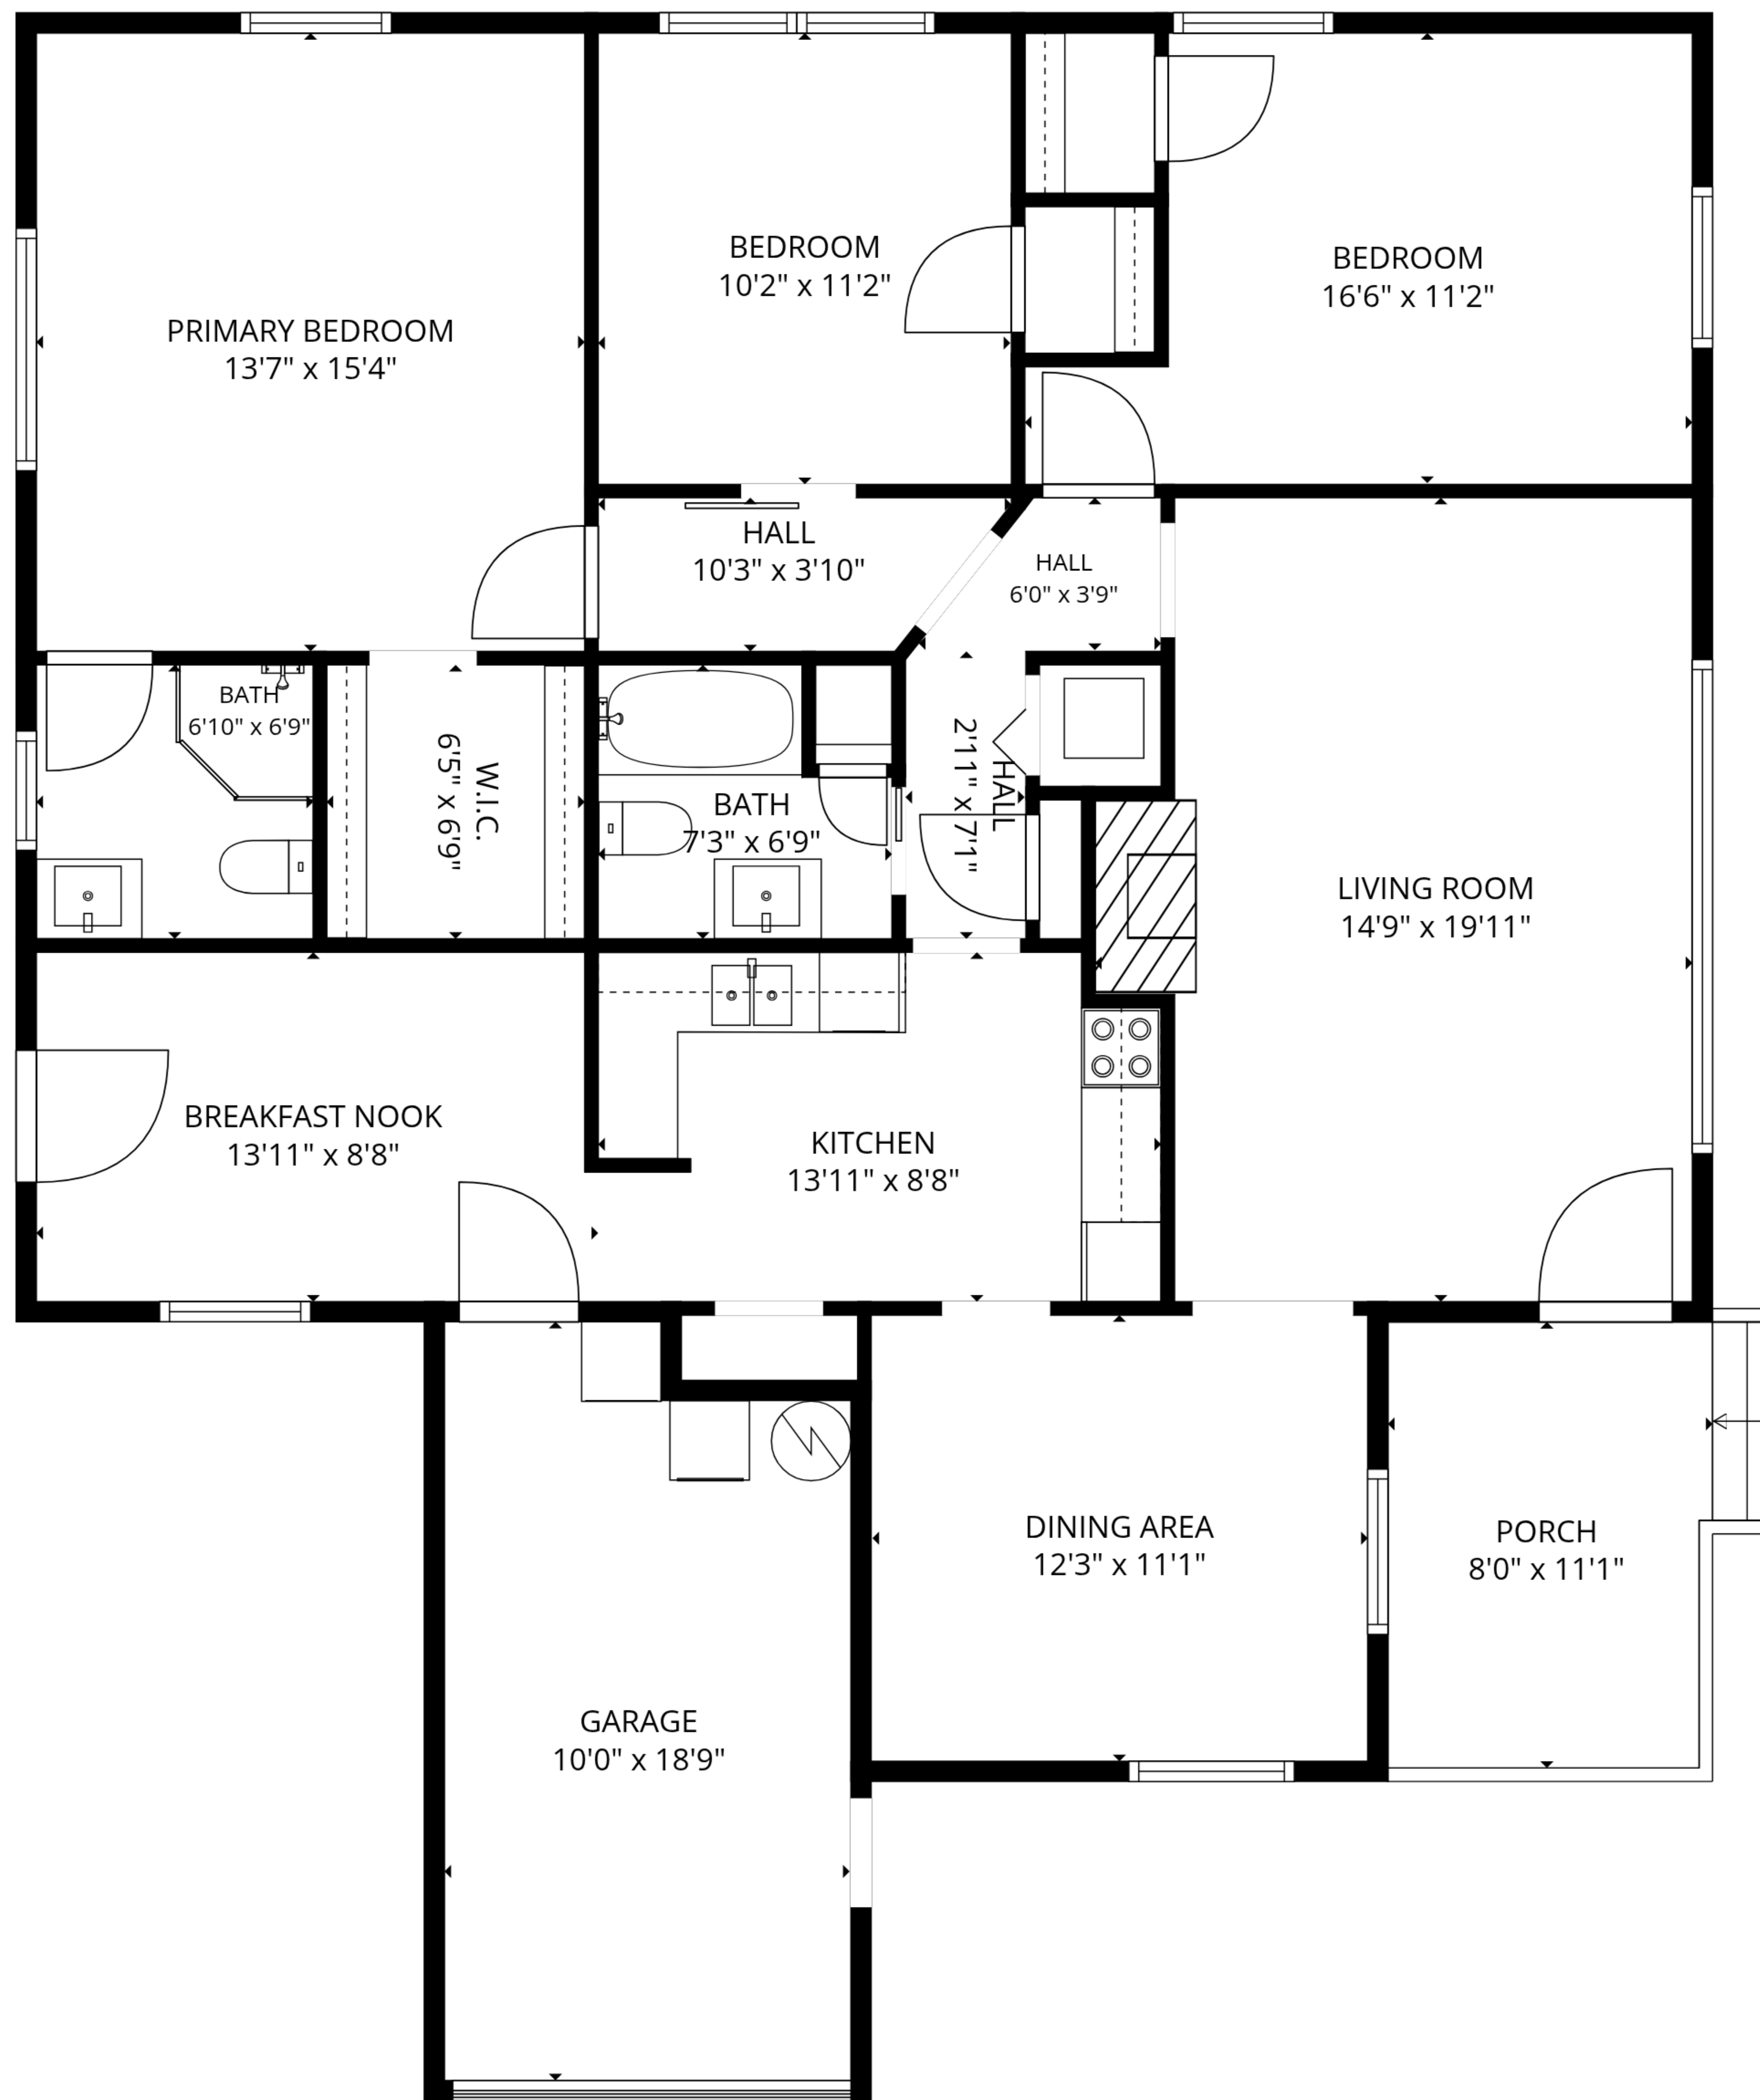

TOTAL: 1438 sq. ft

1st floor: 1438 sq. ft

EXCLUDED AREAS: GARAGE: 180 sq. ft, PORCH: 95 sq. ft, WALLS: 103 sq. ft

SIZES AND DIMENSIONS ARE APPROXIMATE, ACTUAL MAY VARY.

TOTAL: 1438 sq. ft
 1st floor: 1438 sq. ft
 EXCLUDED AREAS: GARAGE: 180 sq. ft, PORCH: 95 sq. ft, WALLS: 103 sq. ft

SIZES AND DIMENSIONS ARE APPROXIMATE, ACTUAL MAY VARY.