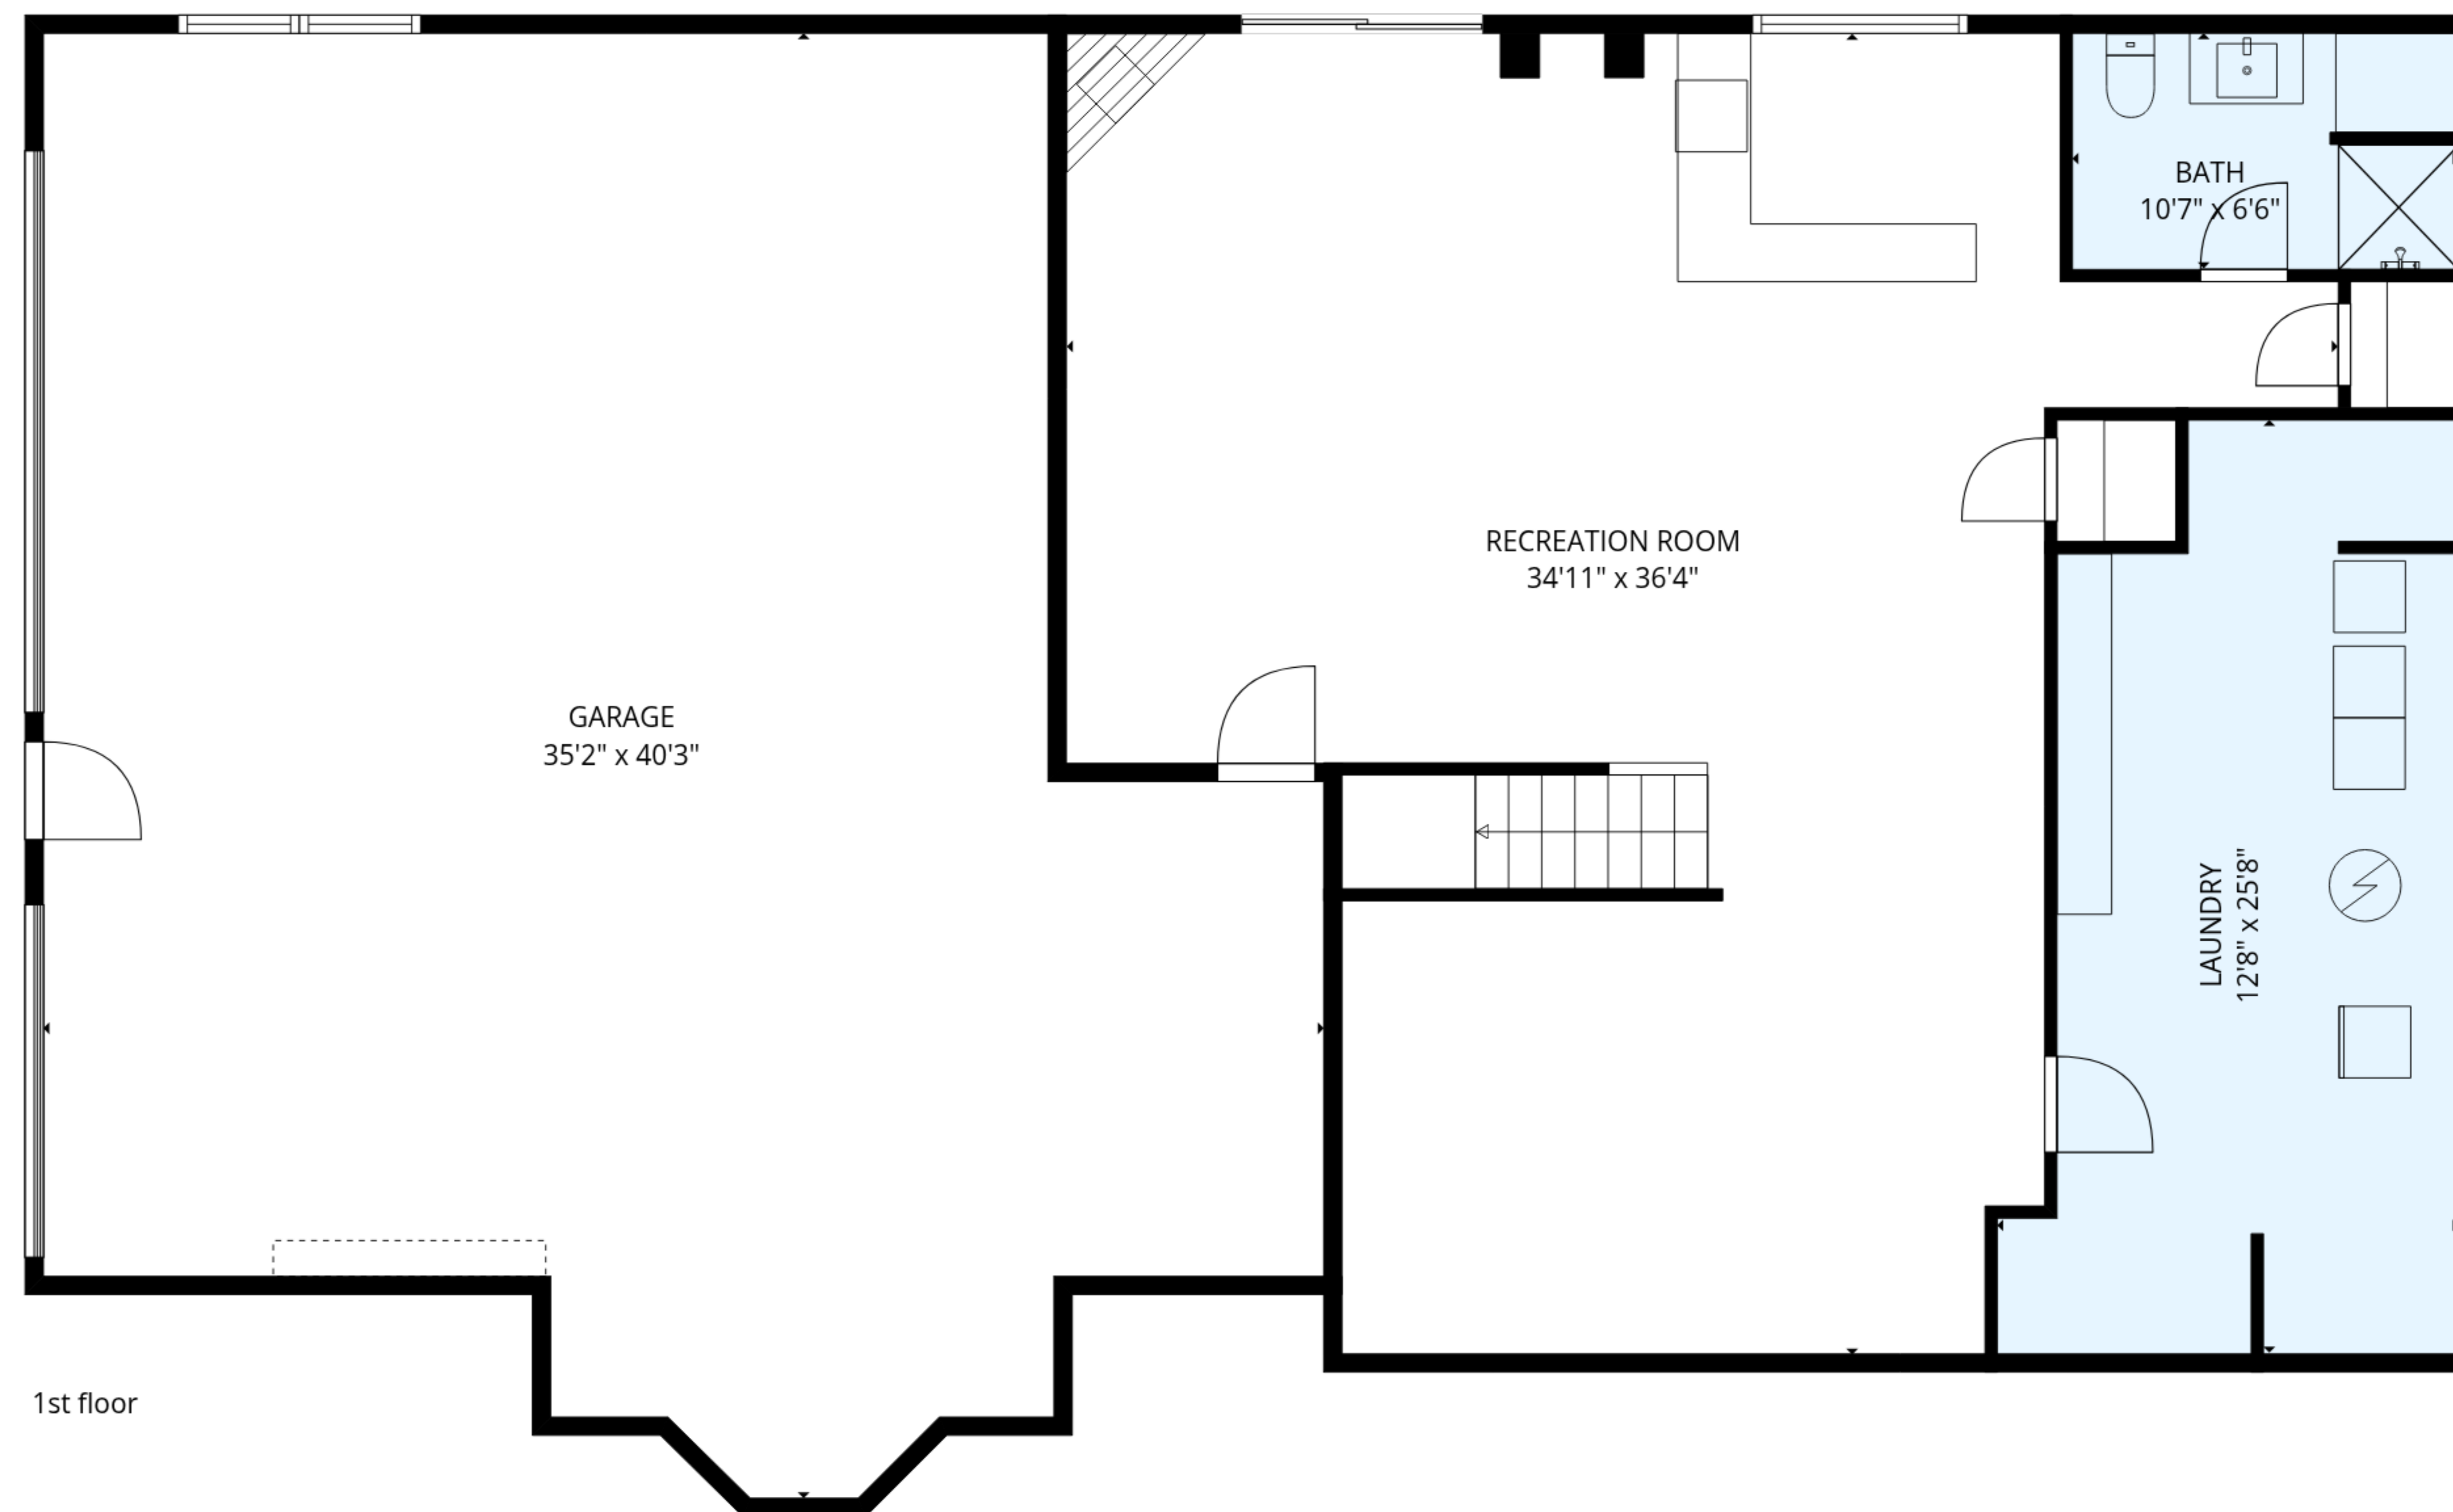

GARAGE
35'2" x 40'3"

RECREATION ROOM
34'11" x 36'4"

BATH
10'7" x 6'6"

LAUNDRY
12'8" x 25'8"

TOTAL: 3641 sq. ft
1st floor: 1267 sq. ft, 2nd floor: 2374 sq. ft
EXCLUDED AREAS: GARAGE: 1112 sq. ft, WALLS: 239 sq. ft

MEASUREMENTS ARE DEEMED RELIABLE BUT ARE NOT GUARANTEED.

TOTAL: 3641 sq. ft
 1st floor: 1267 sq. ft, 2nd floor: 2374 sq. ft
 EXCLUDED AREAS: GARAGE: 1112 sq. ft, WALLS: 239 sq. ft

MEASUREMENTS ARE DEEMED RELIABLE BUT ARE NOT GUARANTEED.

TOTAL: 3641 sq. ft
 1st floor: 1267 sq. ft, 2nd floor: 2374 sq. ft
 EXCLUDED AREAS: GARAGE: 1112 sq. ft, WALLS: 239 sq. ft

MEASUREMENTS ARE DEEMED RELIABLE BUT ARE NOT GUARANTEED.