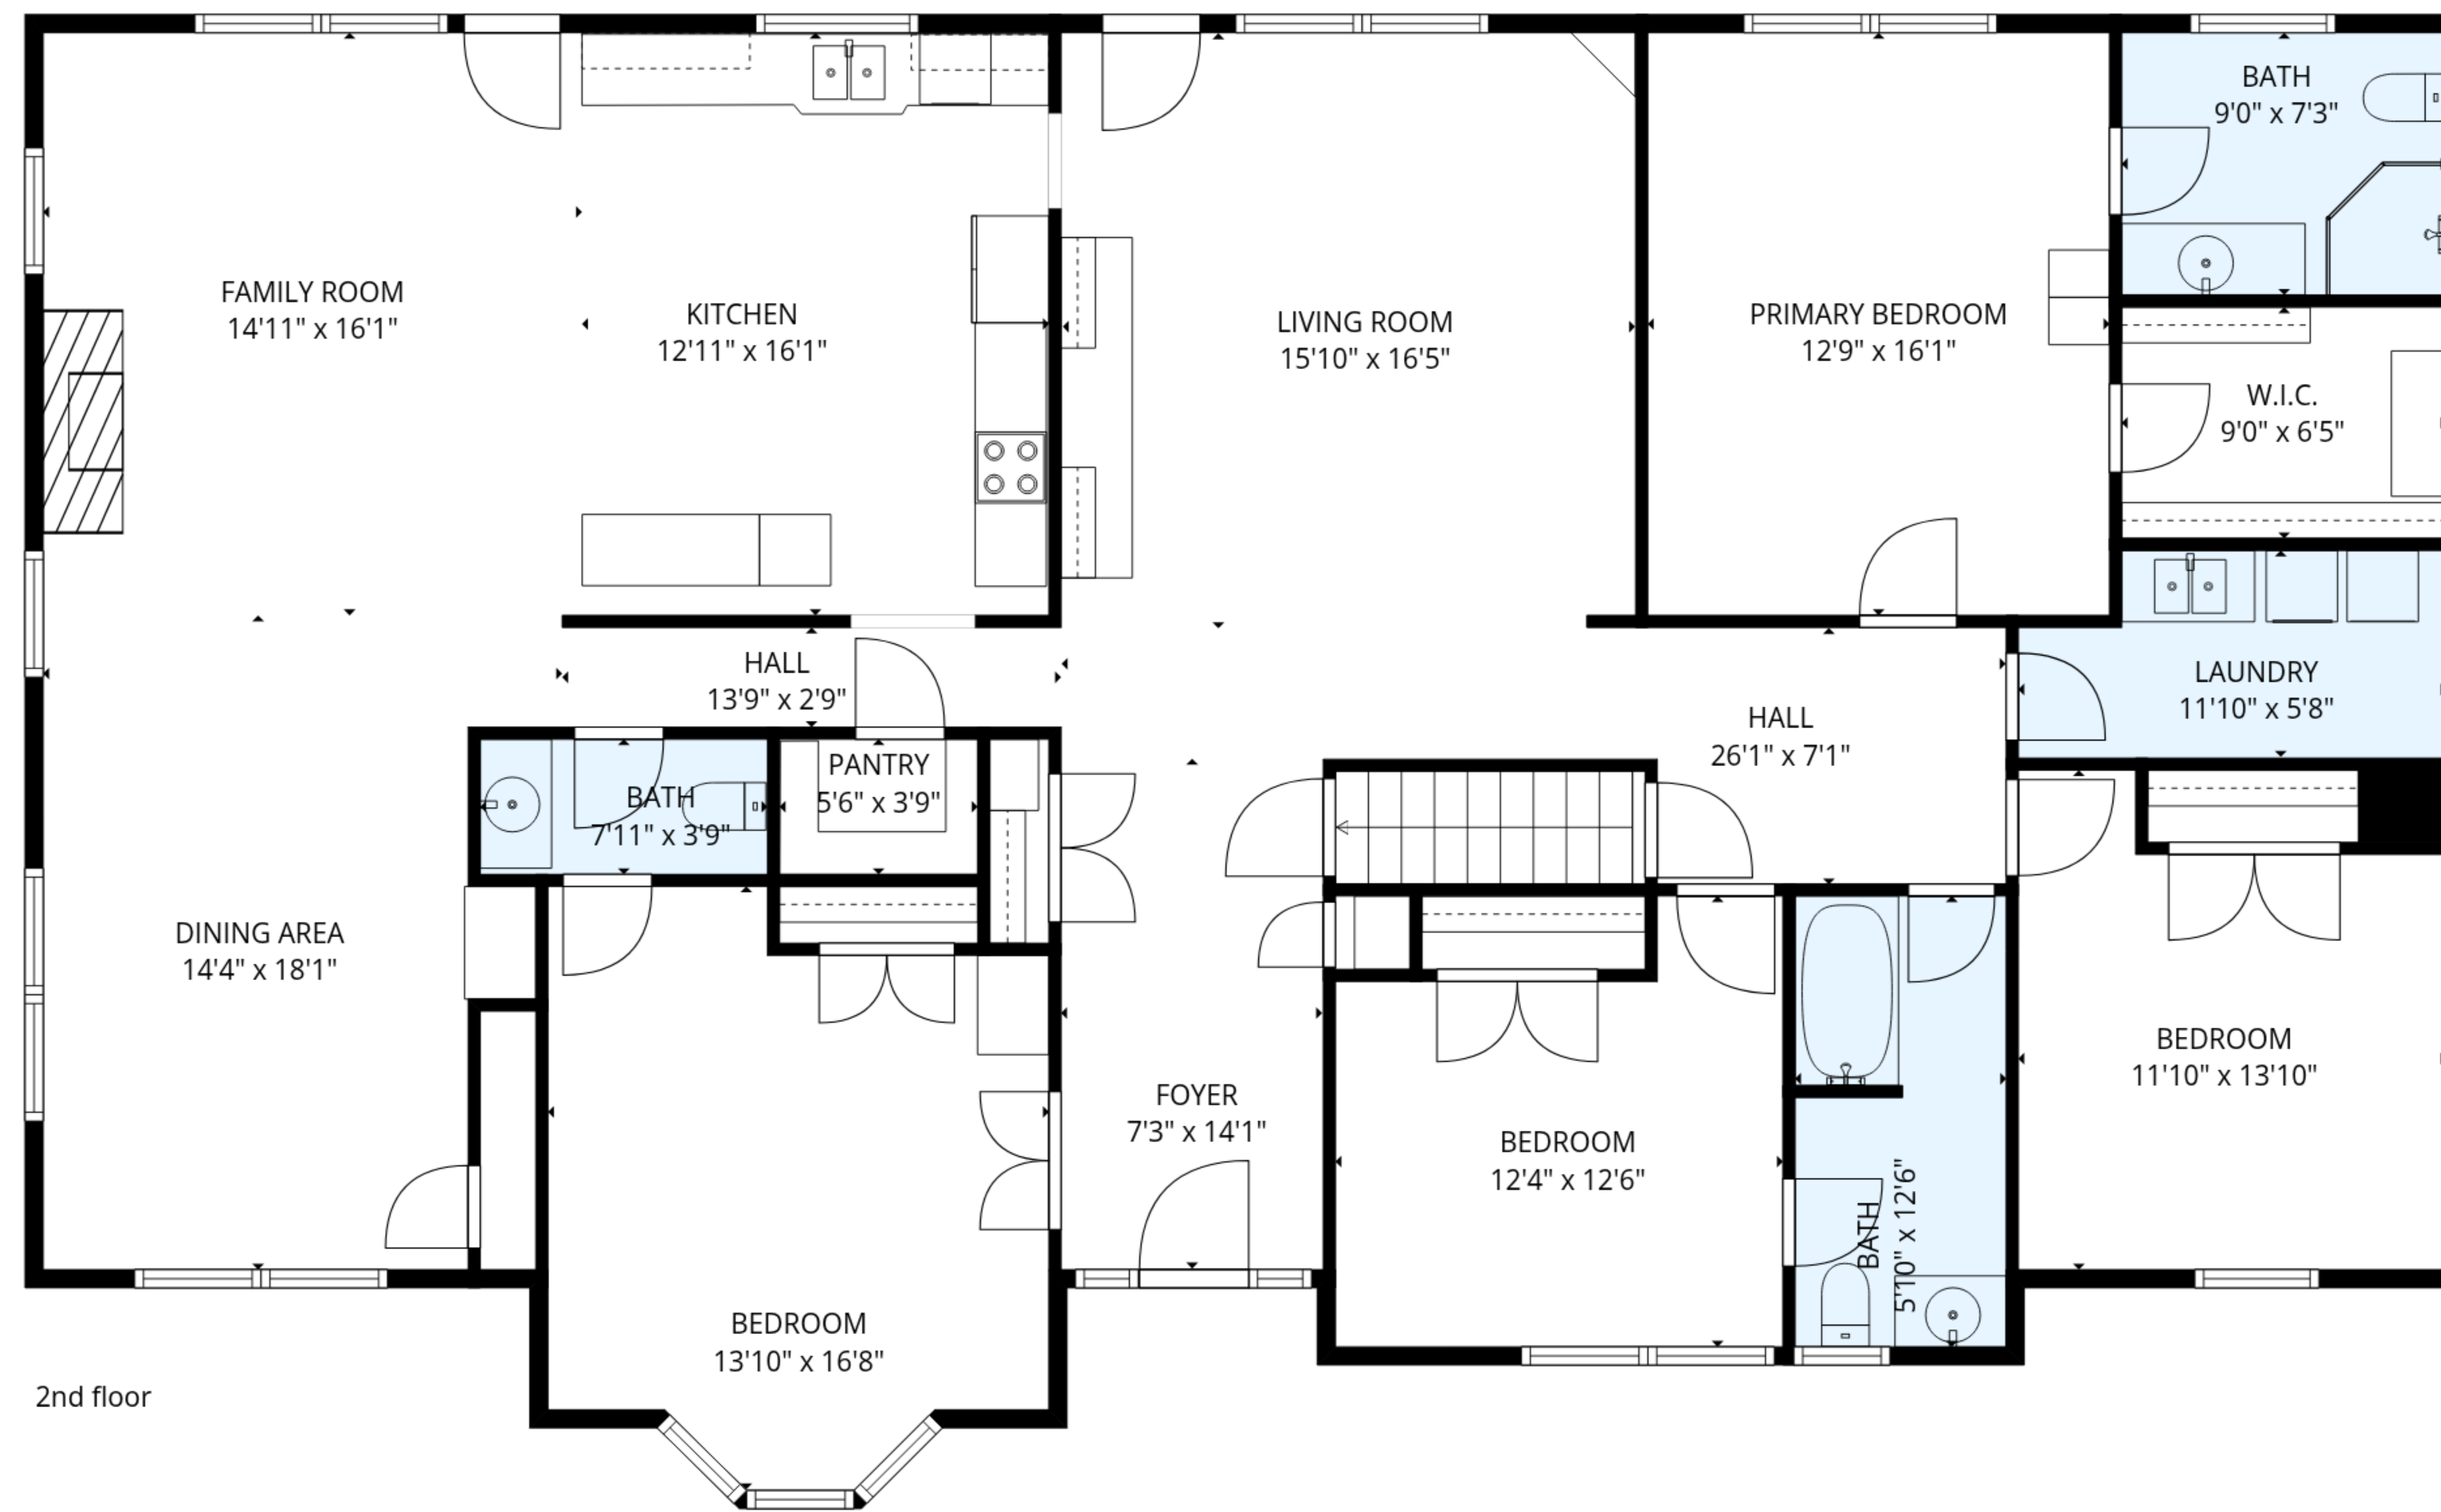

GARAGE
35'2" x 40'3"

RECREATION ROOM
34'11" x 36'4"

BATH
10'7" x 6'6"

LAUNDRY
12'8" x 25'8"

TOTAL: 3641 sq. ft
1st floor: 1267 sq. ft, 2nd floor: 2374 sq. ft
EXCLUDED AREAS: GARAGE: 1112 sq. ft, WALLS: 239 sq. ft

MEASUREMENTS ARE DEEMED RELIABLE BUT ARE NOT GUARANTEED.

TOTAL: 3641 sq. ft
 1st floor: 1267 sq. ft, 2nd floor: 2374 sq. ft
 EXCLUDED AREAS: GARAGE: 1112 sq. ft, WALLS: 239 sq. ft

MEASUREMENTS ARE DEEMED RELIABLE BUT ARE NOT GUARANTEED.

TOTAL: 3641 sq. ft
 1st floor: 1267 sq. ft, 2nd floor: 2374 sq. ft
 EXCLUDED AREAS: GARAGE: 1112 sq. ft, WALLS: 239 sq. ft

MEASUREMENTS ARE DEEMED RELIABLE BUT ARE NOT GUARANTEED.