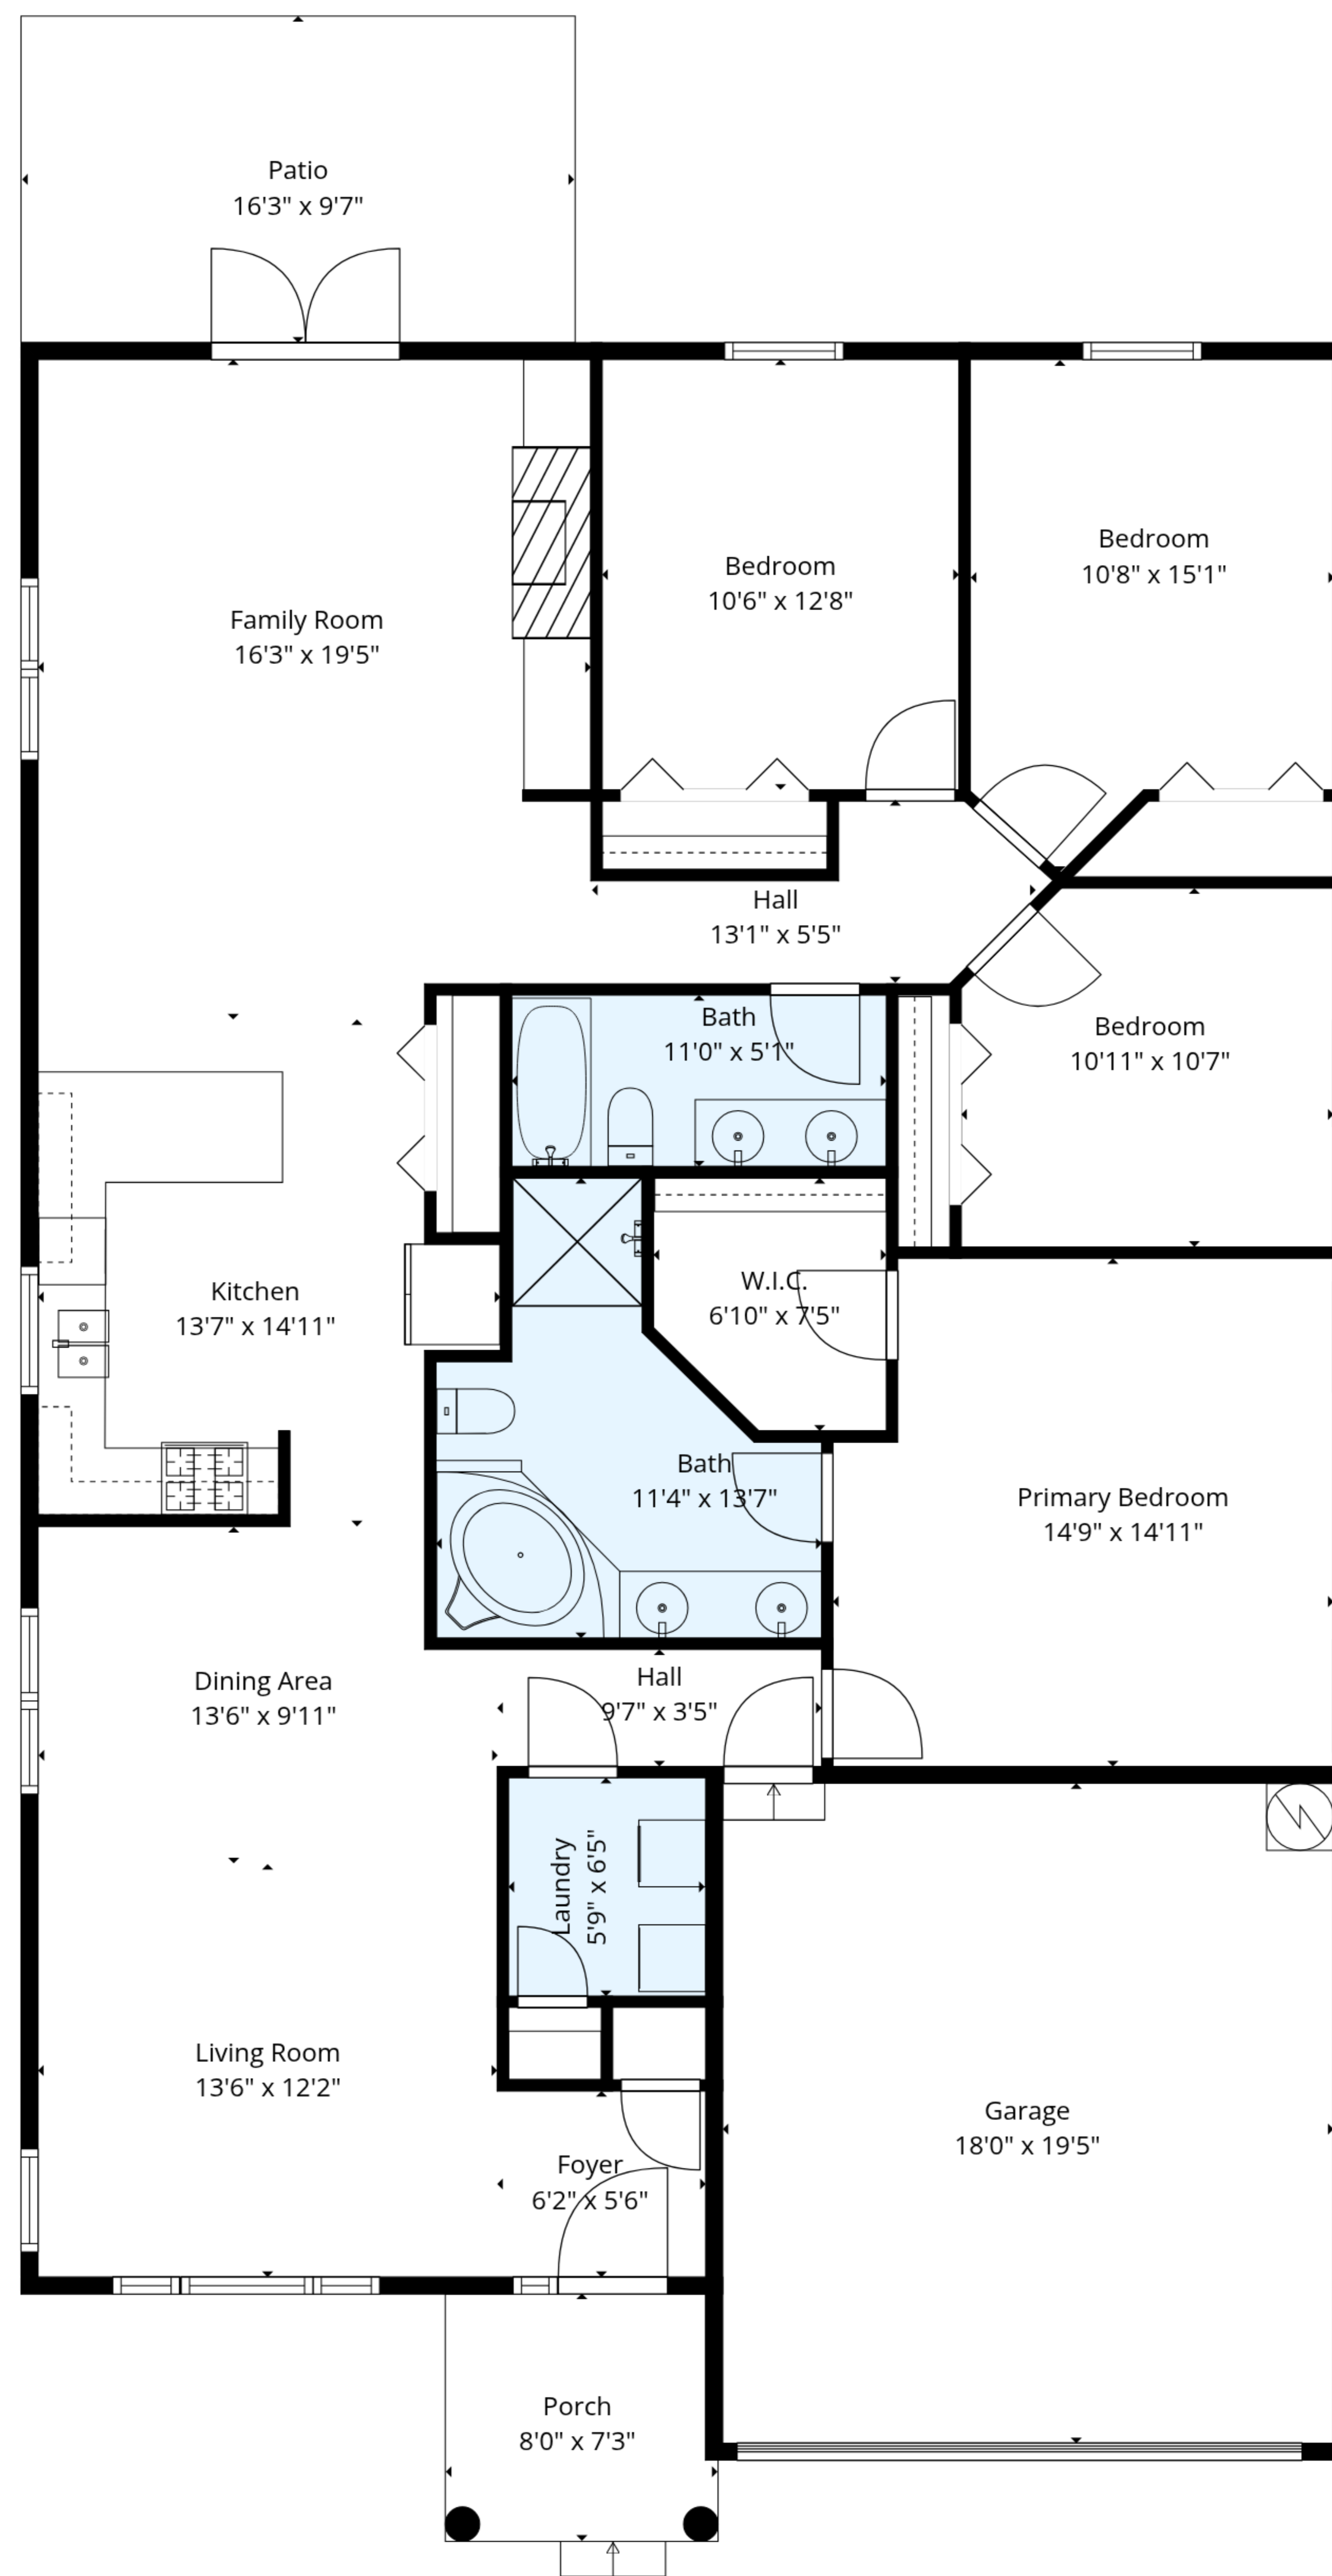

TOTAL: 1860 sq. ft

1st floor: 1860 sq. ft

EXCLUDED AREAS: GARAGE: 349 sq. ft, LOW CEILING: 13 sq. ft, PORCH: 57 sq. ft,
 PATIO: 157 sq. ft, WALLS: 117 sq. ft

TOTAL: 1860 sq. ft

1st floor: 1860 sq. ft

EXCLUDED AREAS: GARAGE: 349 sq. ft, LOW CEILING: 13 sq. ft, PORCH: 57 sq. ft,
 PATIO: 157 sq. ft, WALLS: 117 sq. ft