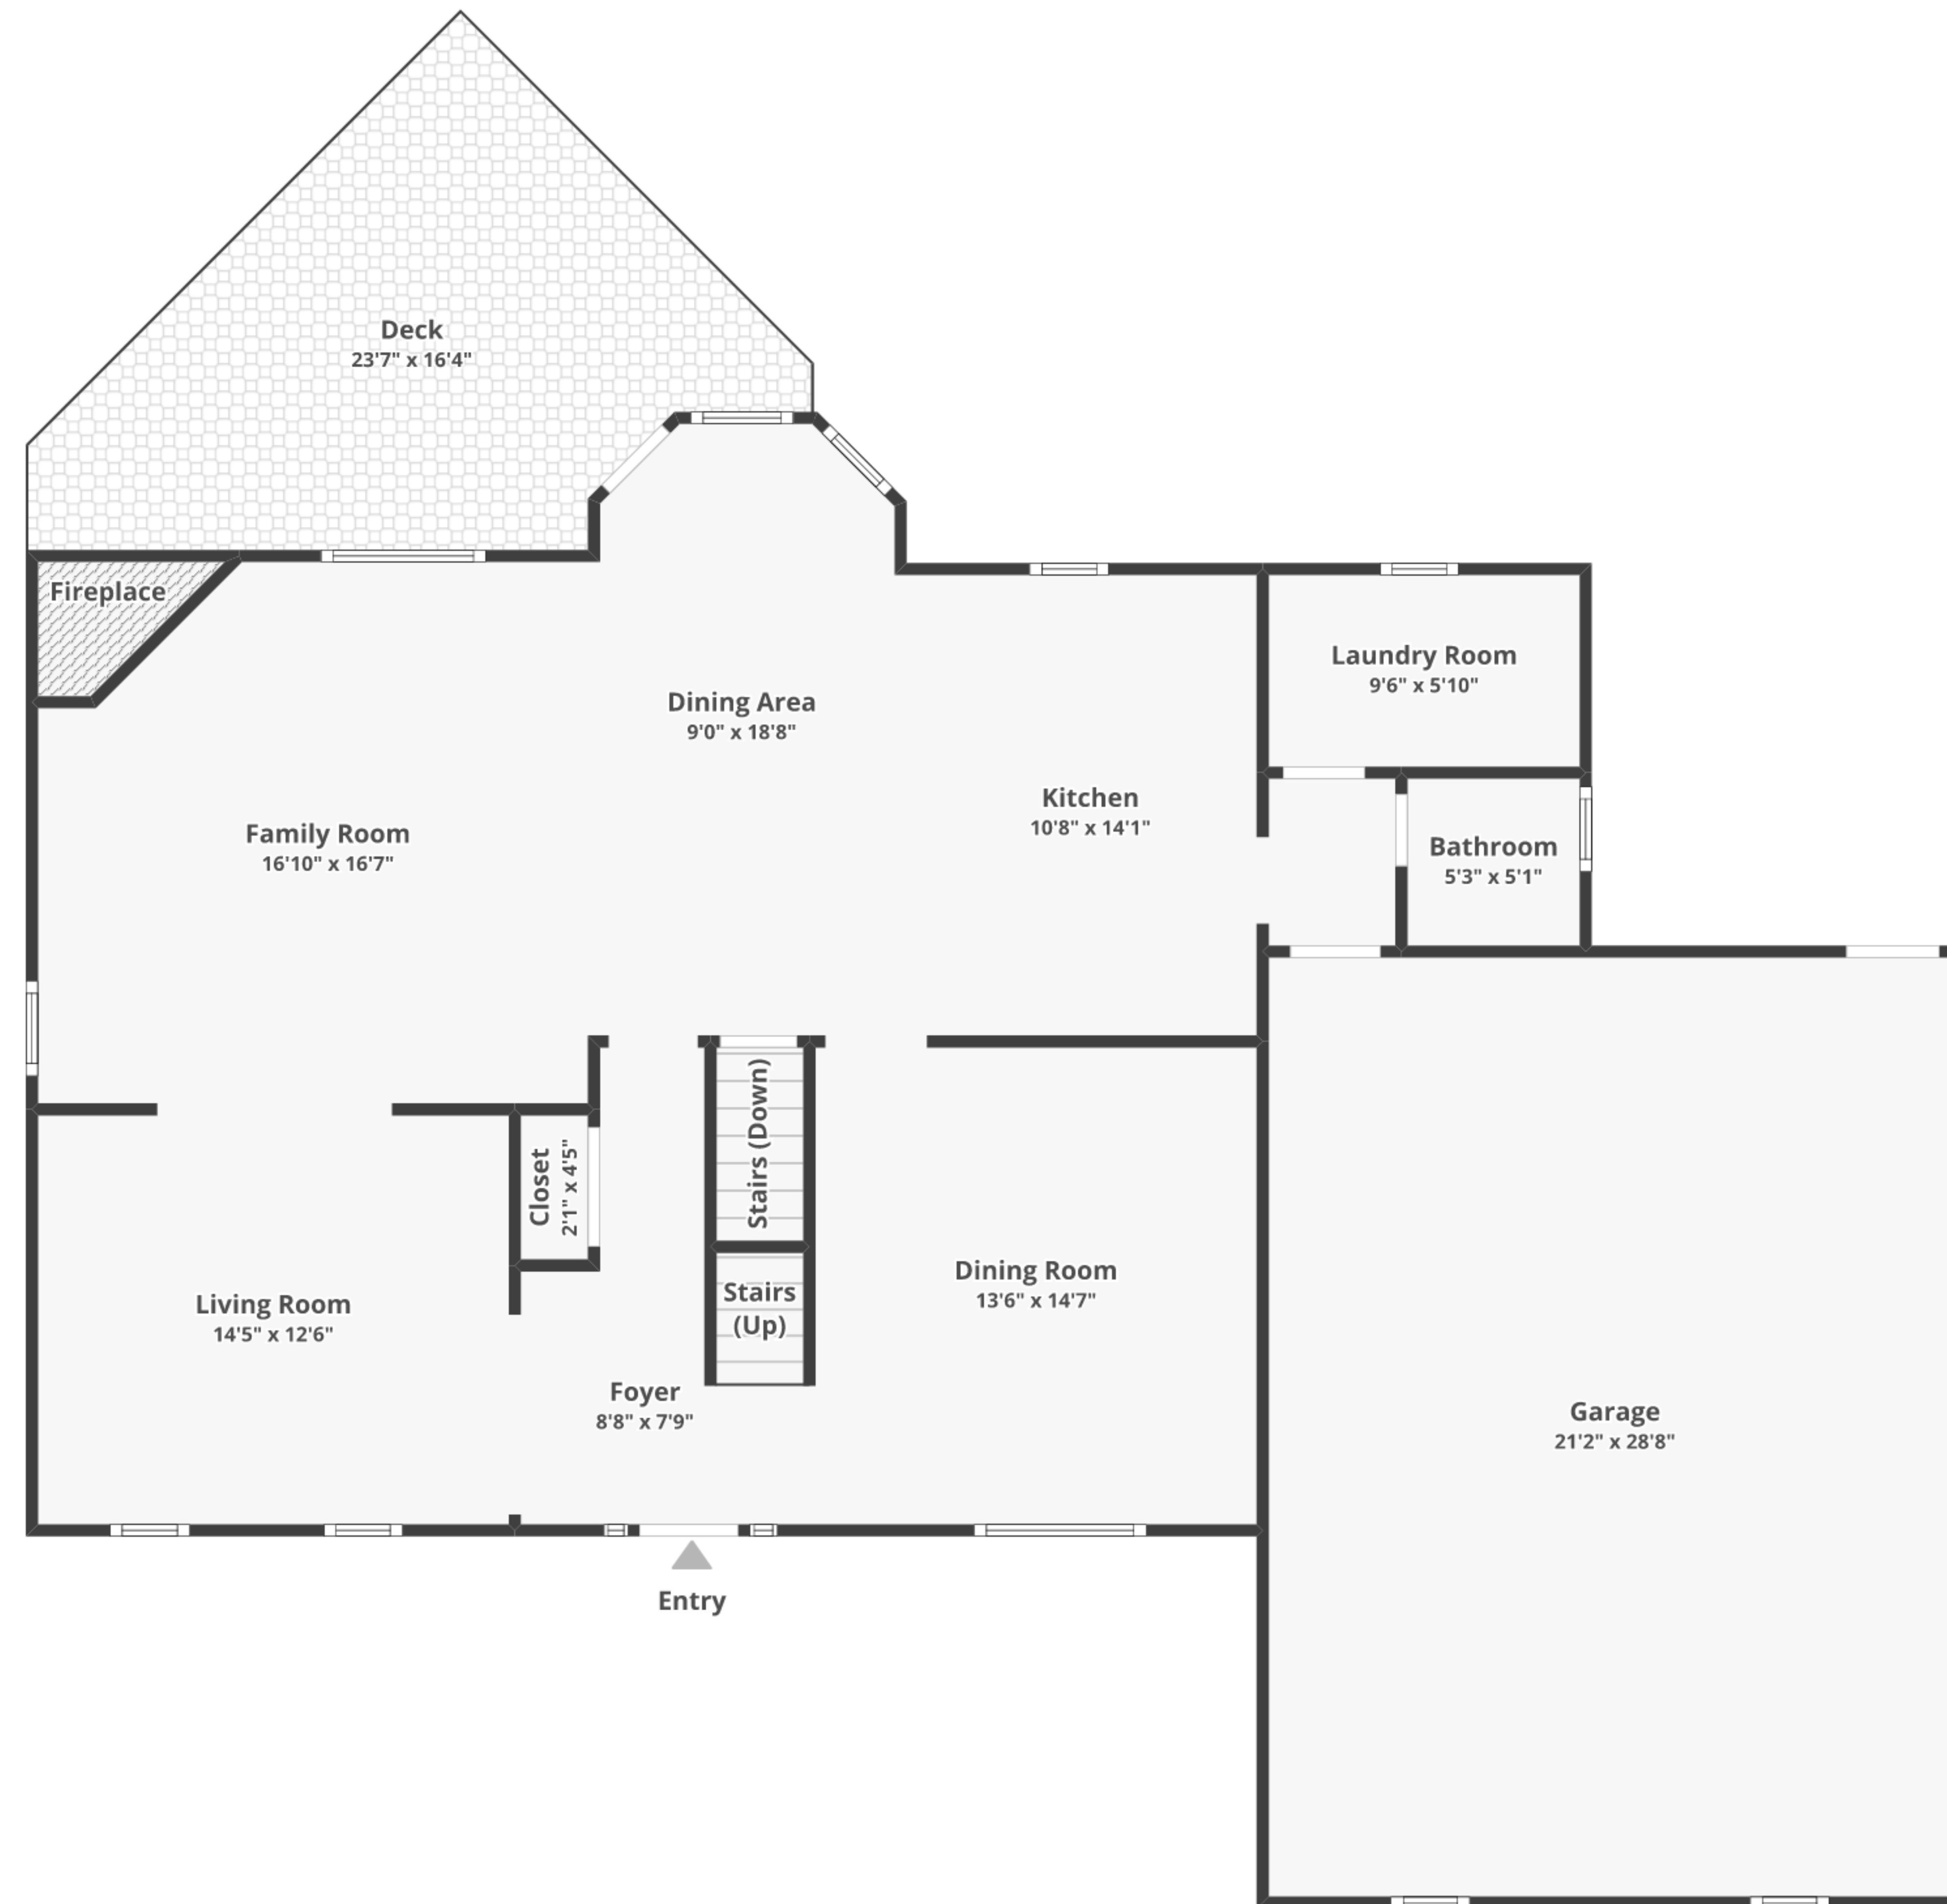

2958 Hearthsides Ln, Lancaster, PA 17601

Total finished area: ~3,015.64 sq. ft.

Total unfinished area: ~389.55 sq. ft.

Floor 1

Finished area: ~1,192.86 sq. ft.

Unfinished area: ~14.98 sq. ft.