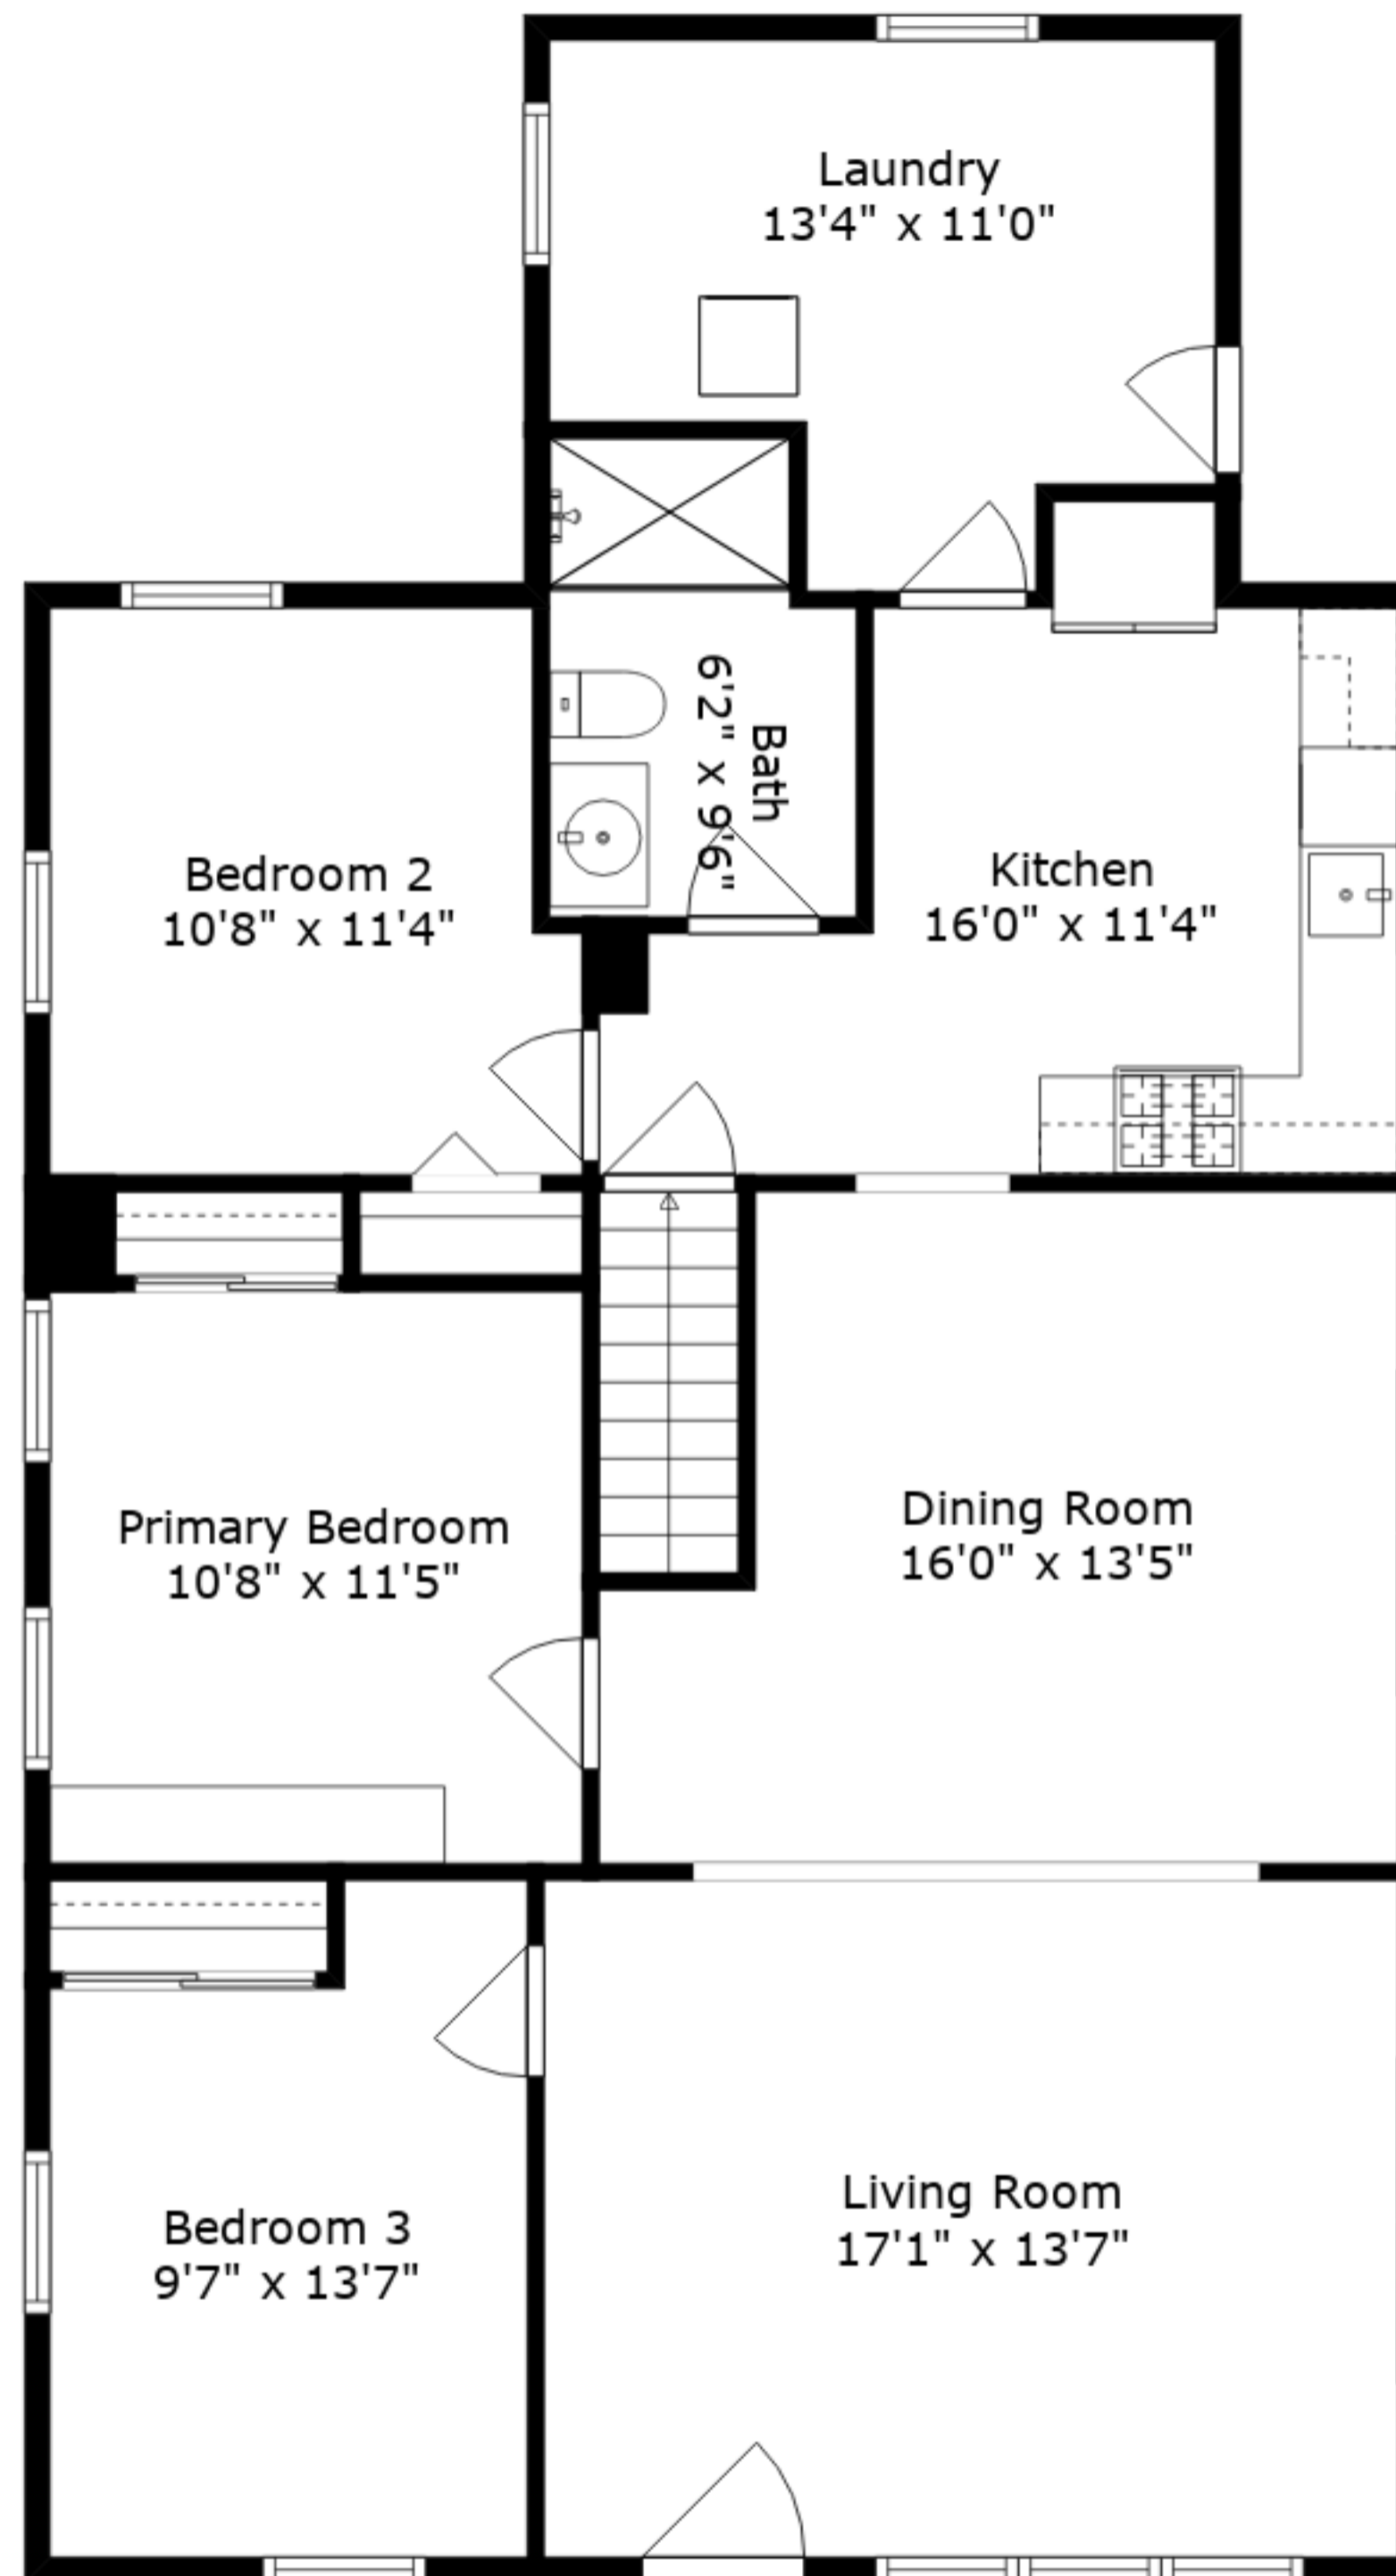

Total GLA: 1935 sq. ft | Total: 2405 sq. ft
 Lower floor: 651 sq. ft (Excluded areas 470 sq. ft)
 Main floor: 1284 sq. ft

Sizes And Dimensions Are Approximate. Actual May Vary.

Total GLA: 1935 sq. ft | Total: 2405 sq. ft
Lower floor: 651 sq. ft (Excluded areas 470 sq. ft)
Main floor: 1284 sq. ft

Sizes And Dimensions Are Approximate. Actual May Vary.

Lower Floor

Main Floor