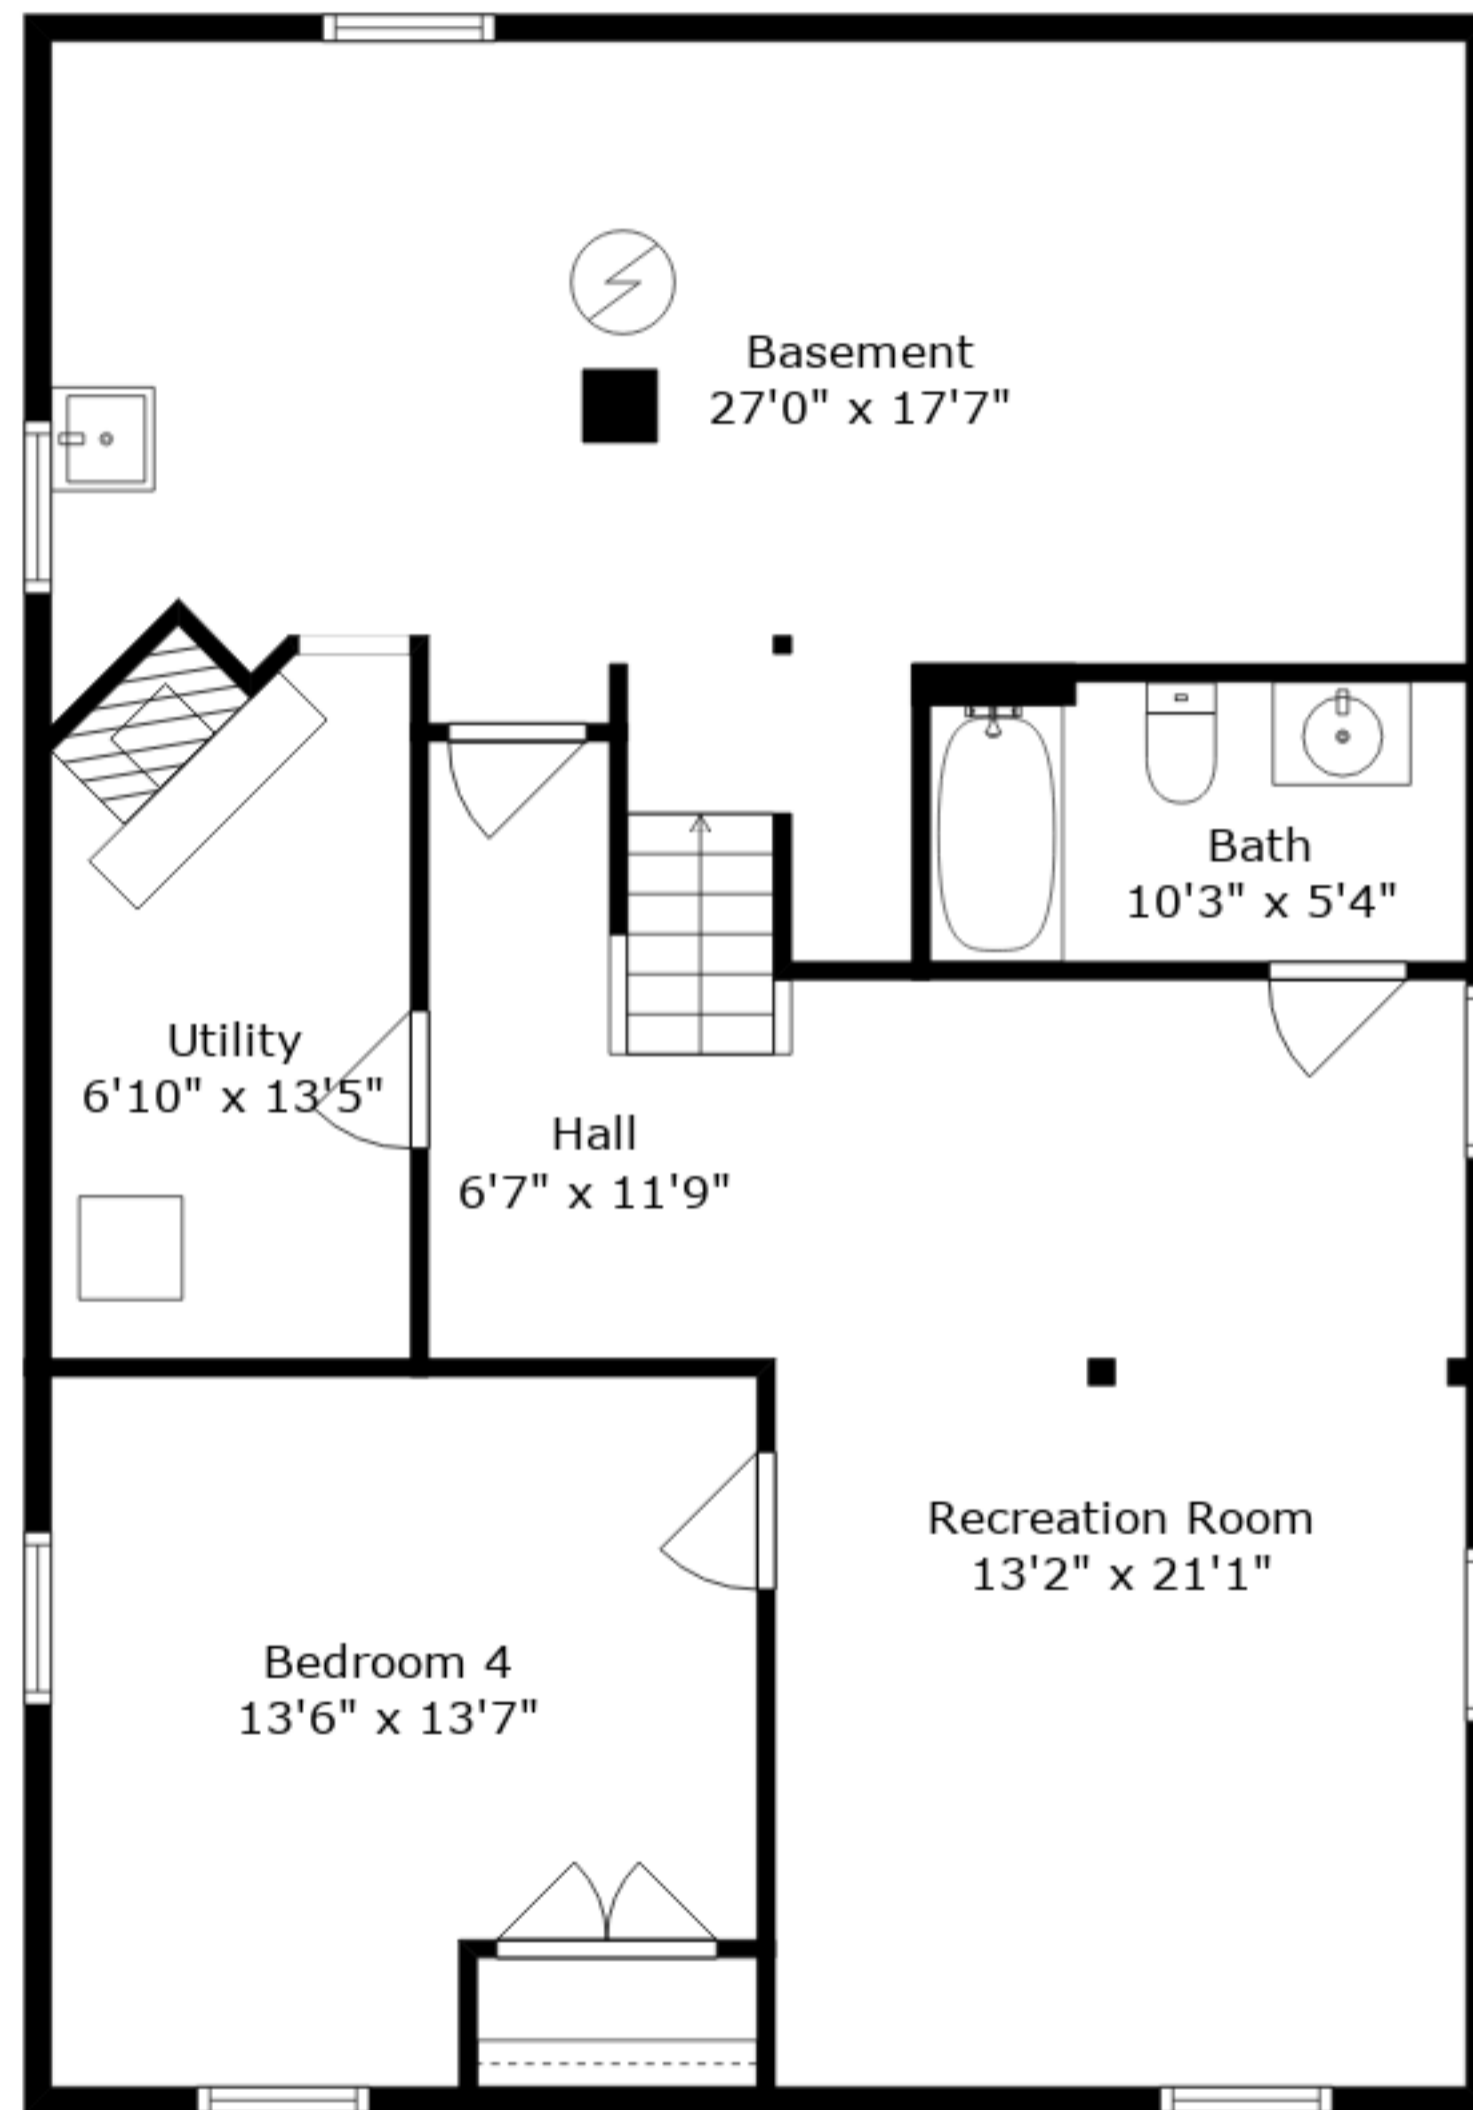

Total GLA: 1935 sq. ft | Total: 2405 sq. ft
 Lower floor: 651 sq. ft (Excluded areas 470 sq. ft)
 Main floor: 1284 sq. ft

Sizes And Dimensions Are Approximate. Actual May Vary.

Total GLA: 1935 sq. ft | Total: 2405 sq. ft
Lower floor: 651 sq. ft (Excluded areas 470 sq. ft)
Main floor: 1284 sq. ft

Sizes And Dimensions Are Approximate. Actual May Vary.

Lower Floor

Main Floor