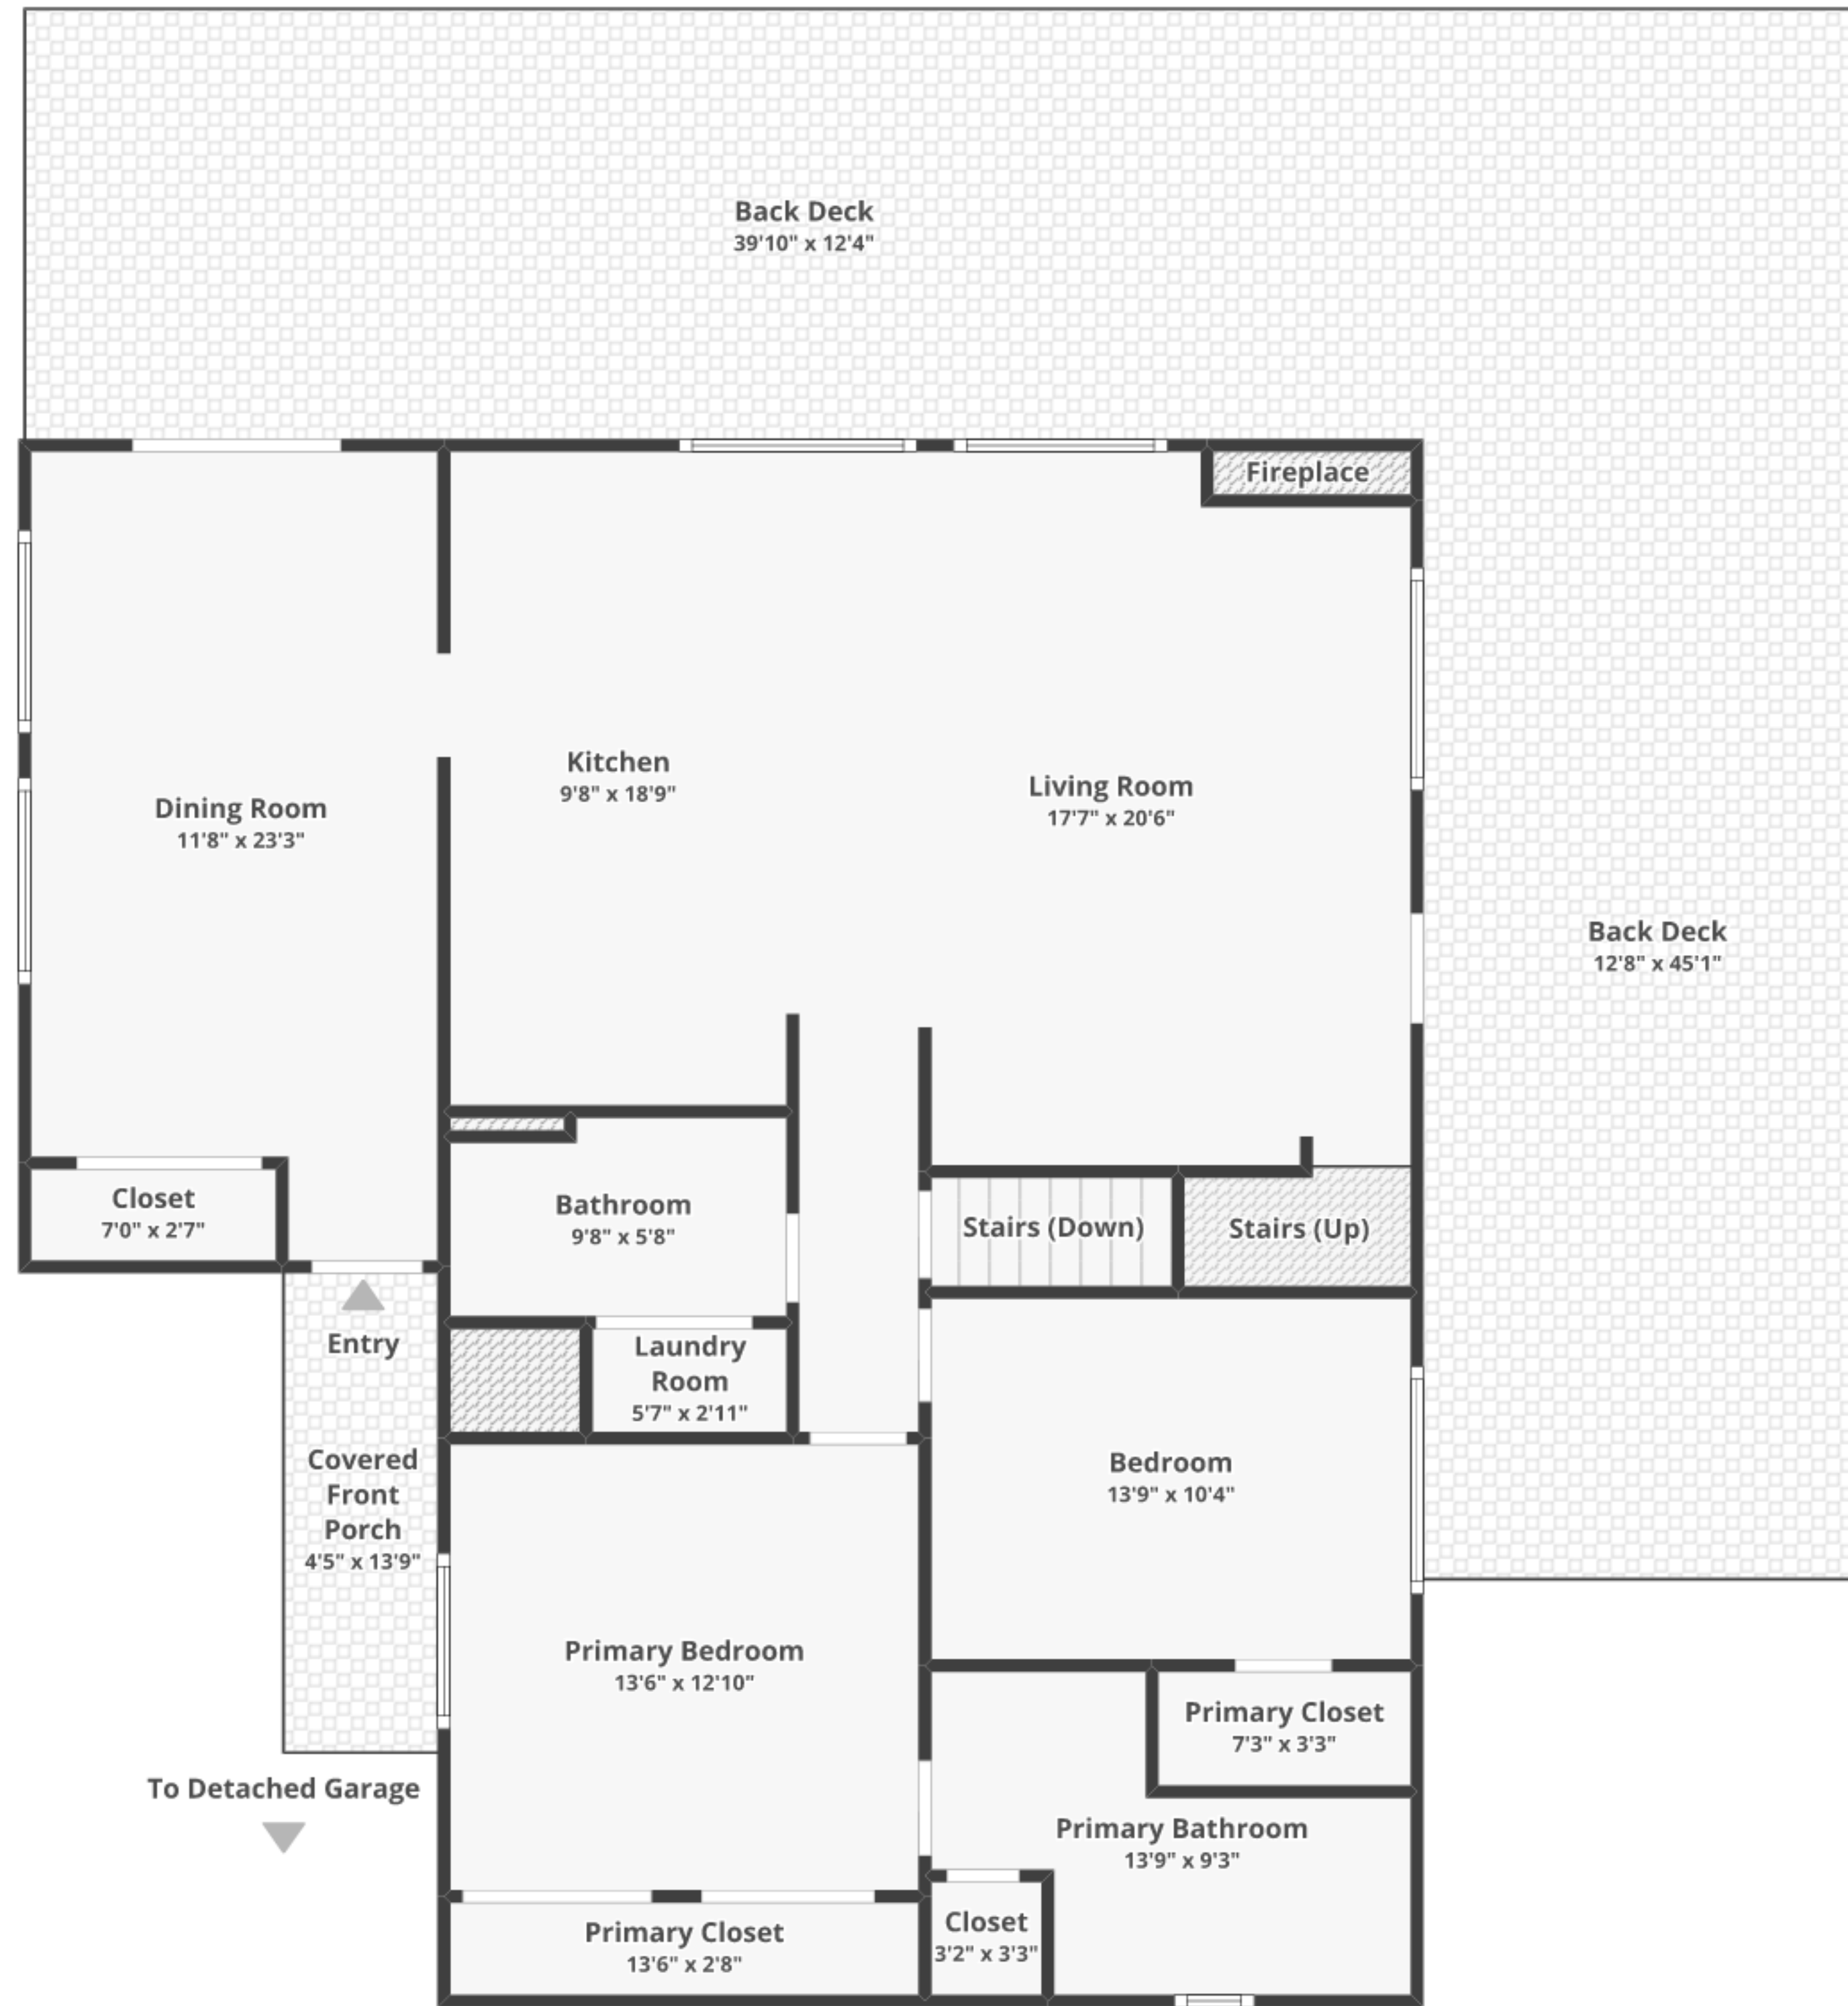

464 Wynonah Dr, Auburn, PA 17922

Total finished area: ~2,617.64 sq. ft.

Total unfinished area: ~ 226.4 sq. ft.

FLOOR 1
Finished area: ~1,394.37 sq. ft.
Unfinished area: ~18.97 sq. ft.

DETACHED GARAGE
Finished area: ~0 sq. ft.
Unfinished area: ~0 sq. ft.

FLOOR 2
Finished area: ~455.2 sq. ft.
Unfinished area: ~0 sq. ft.

BASEMENT
Finished area: ~768.08 sq. ft.
Unfinished area: ~207.42 sq. ft.