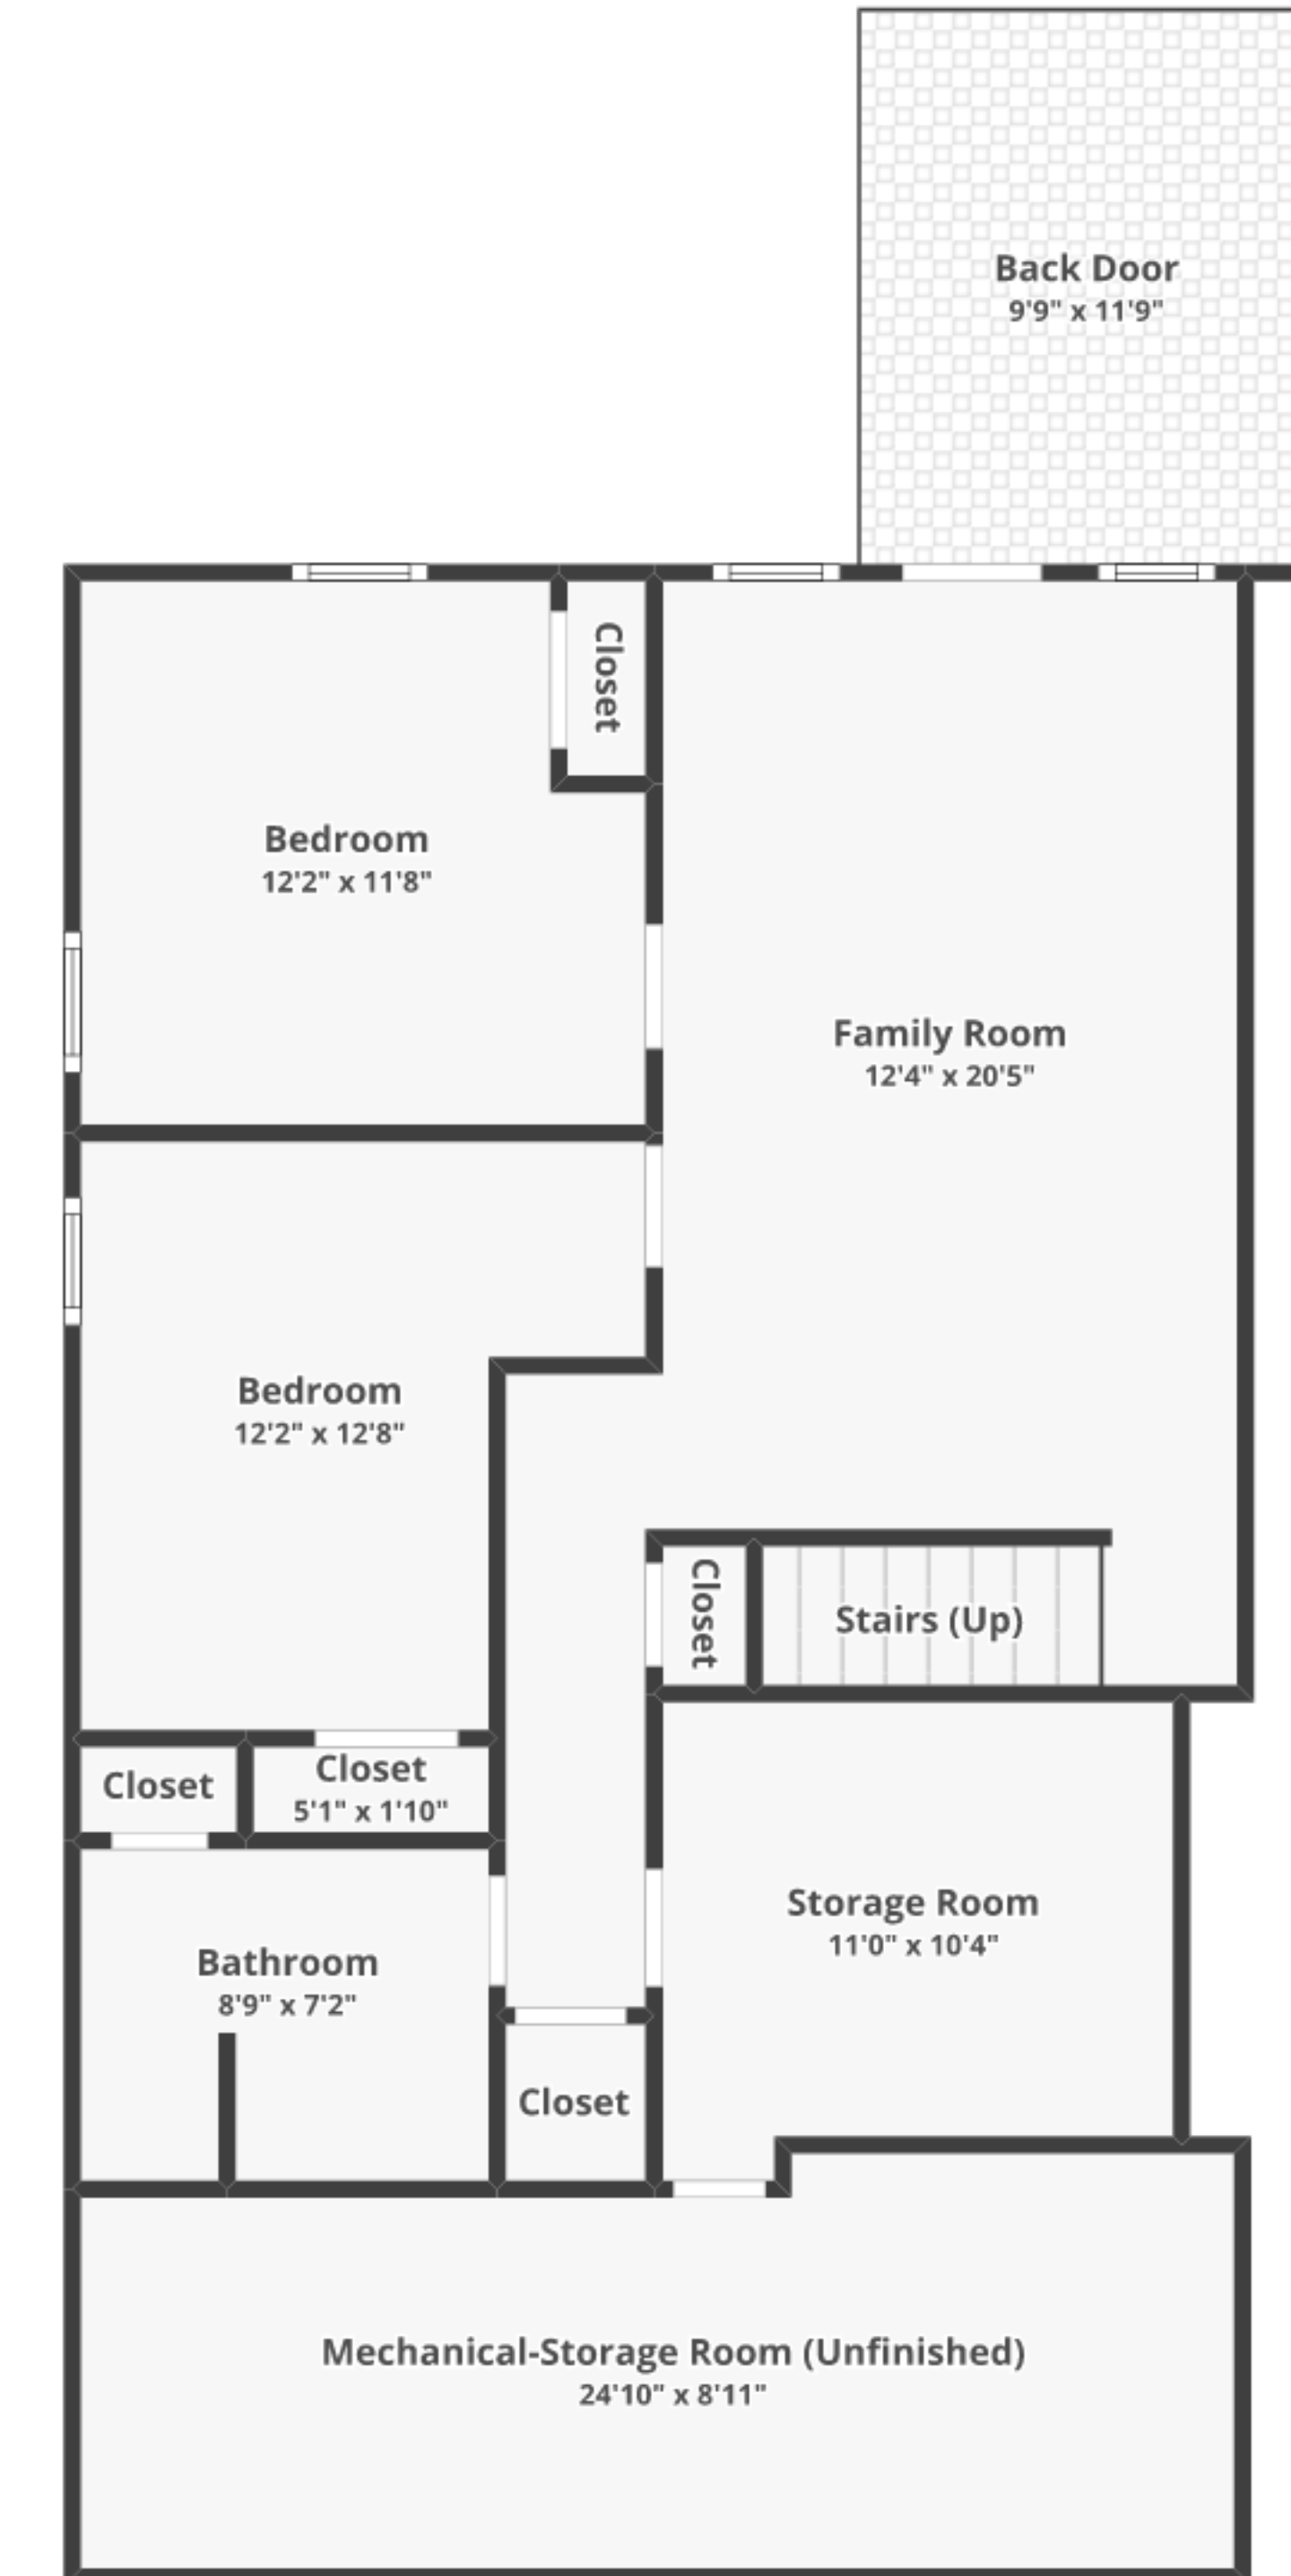

464 Wynonah Dr, Auburn, PA 17922

Total finished area: ~2,617.64 sq. ft.

Total unfinished area: ~ 226.4 sq. ft.

FLOOR 1
Finished area: ~1,394.37 sq. ft.
Unfinished area: ~18.97 sq. ft.

DETACHED GARAGE
Finished area: ~0 sq. ft.
Unfinished area: ~0 sq. ft.

FLOOR 2
Finished area: ~455.2 sq. ft.
Unfinished area: ~0 sq. ft.

BASEMENT
Finished area: ~768.08 sq. ft.
Unfinished area: ~207.42 sq. ft.