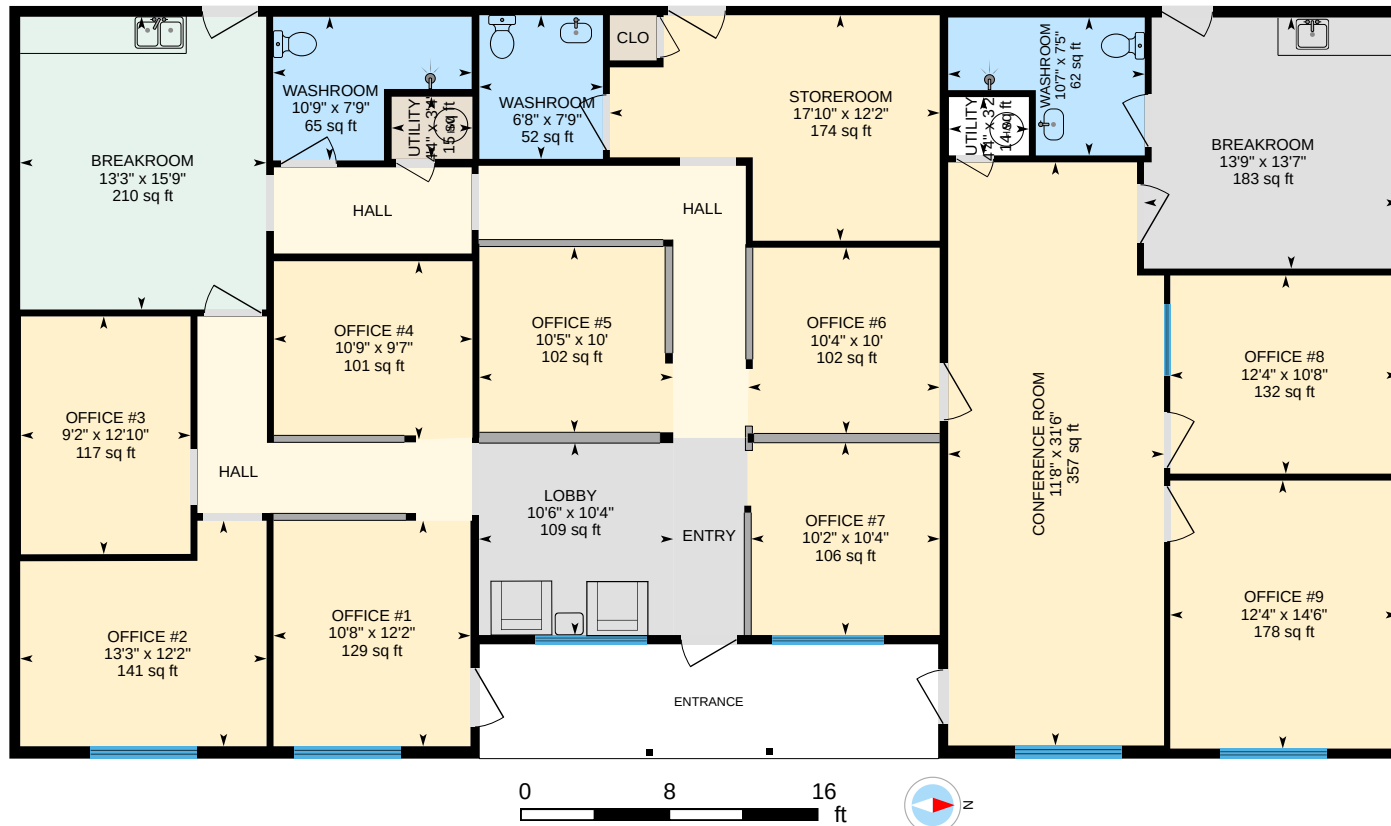

**Main Floor**  
Finished Area 2880.80 sq ft

**440 S Yosemite Ave, Oakdale, CA**

For illustrative purposes only. All reported dimensions, property sizes and floor areas are approximate and subject to independent verification. To the extent permitted by law, no warranty is made as to accuracy or completeness, and no liability will be accepted for any errors or omissions.