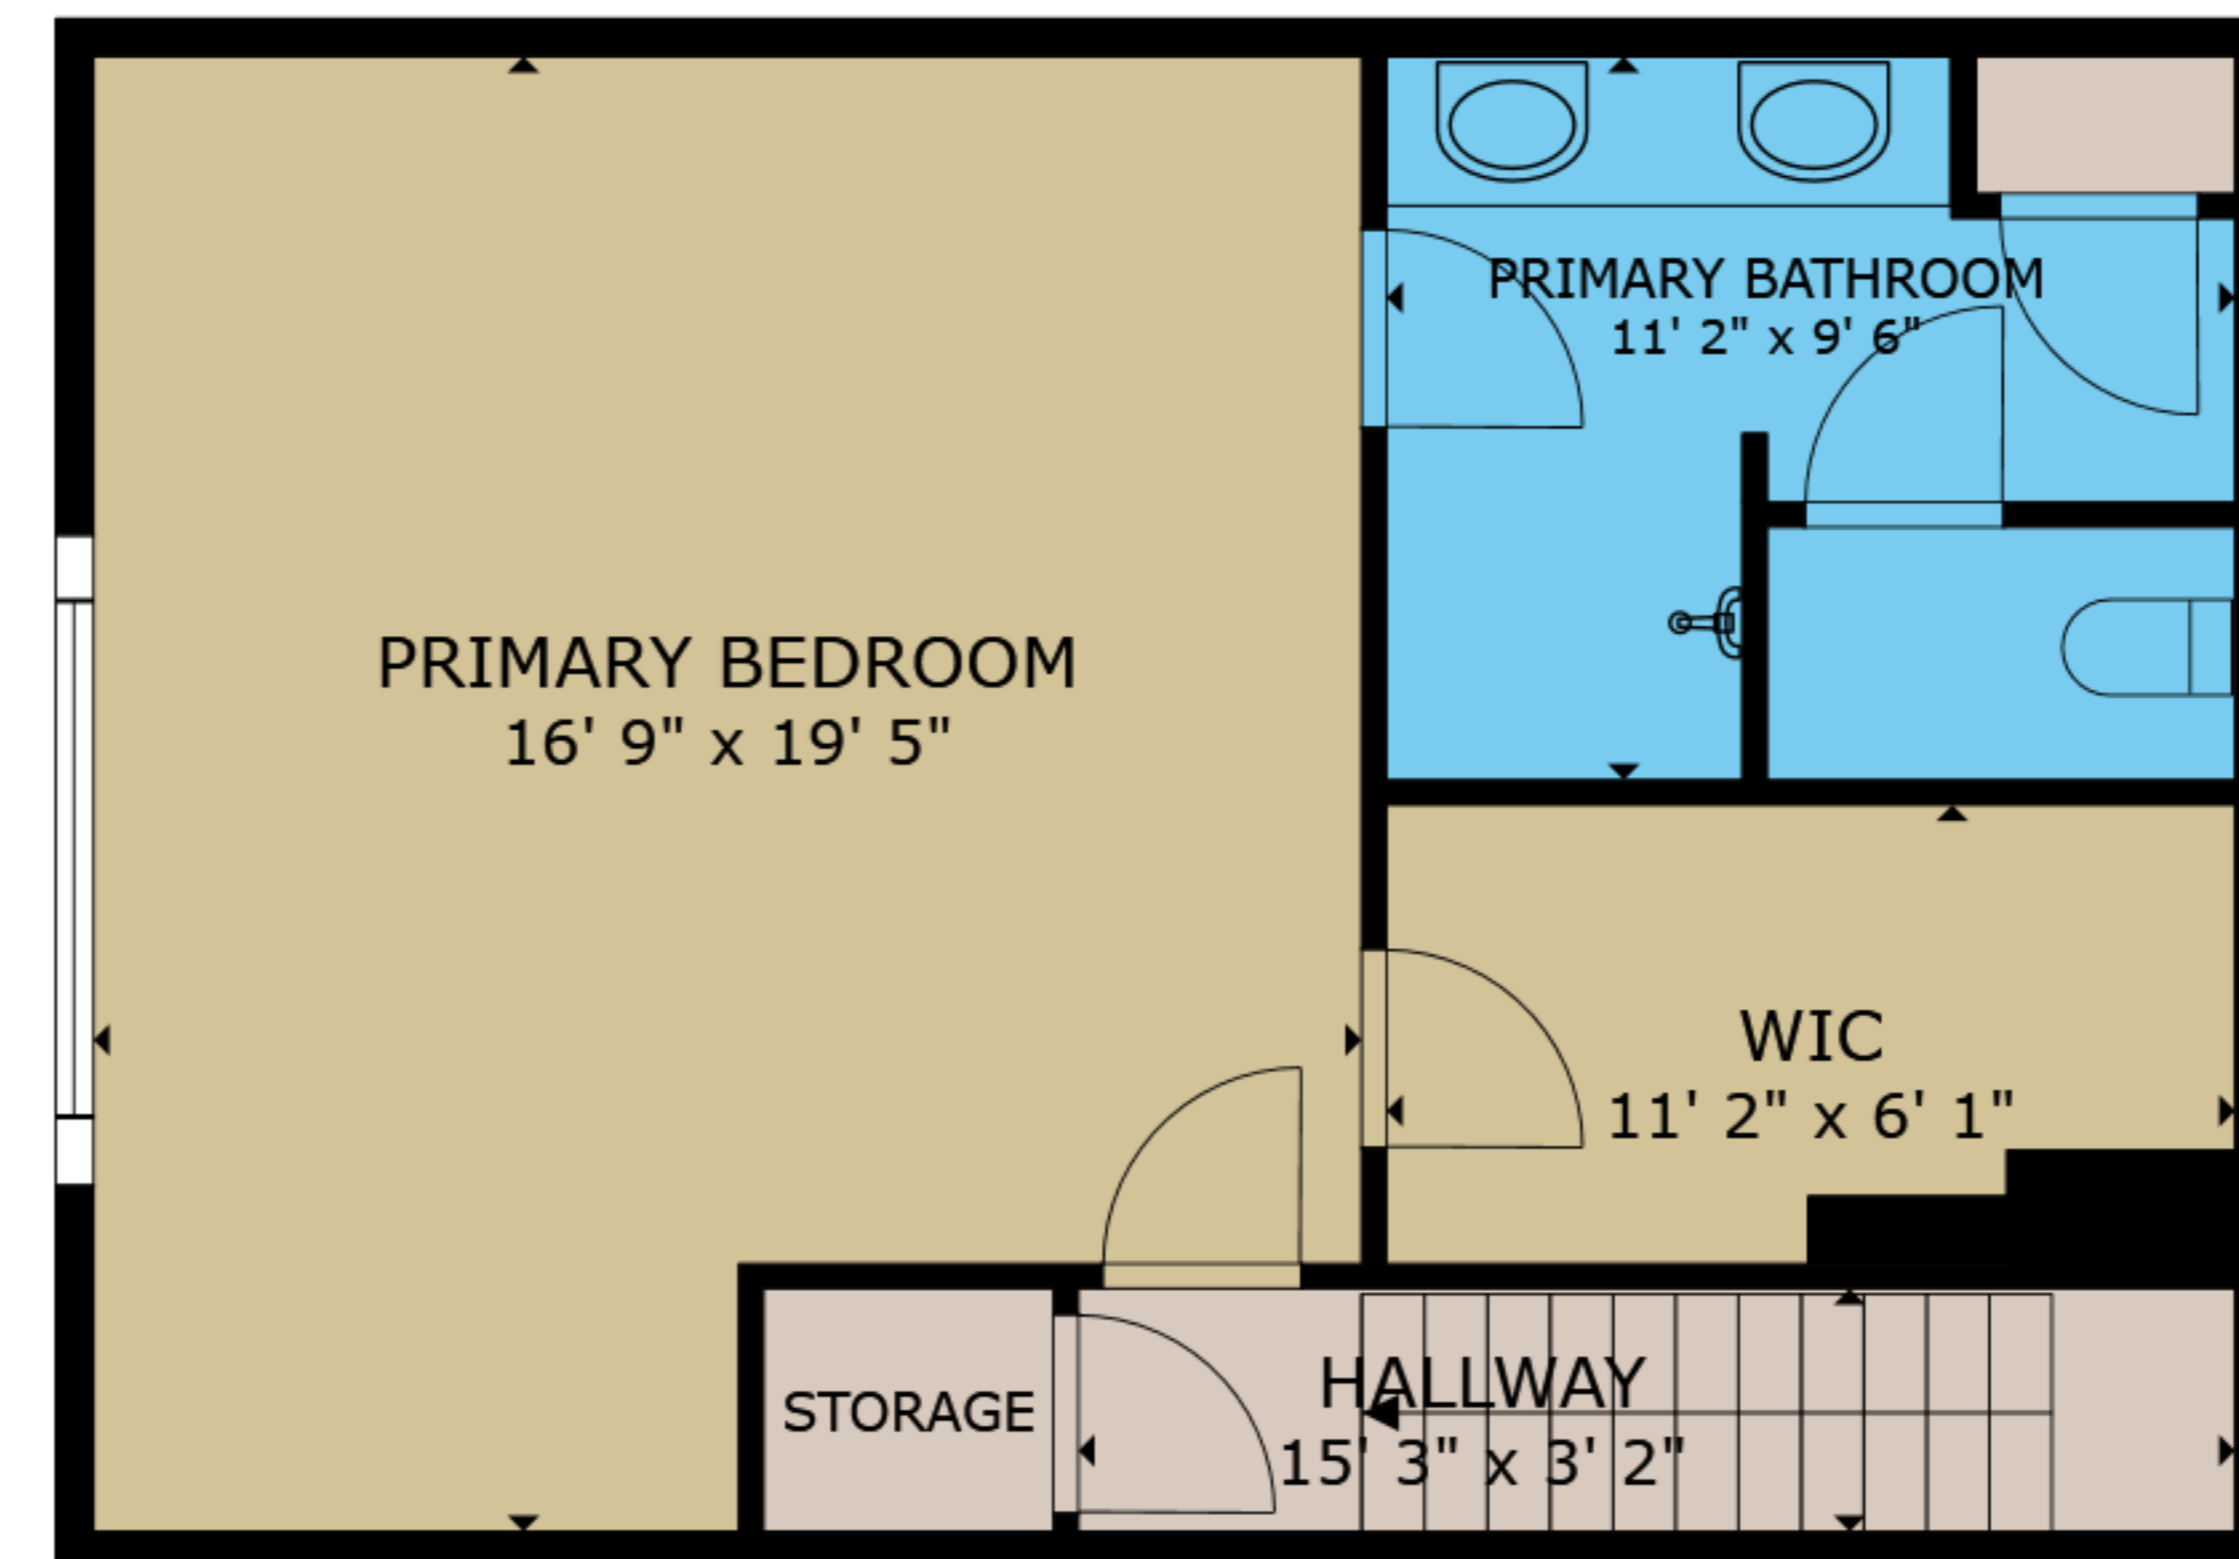

FLOOR 1

FLOOR 3

FLOOR 2

FLOOR 4

GROSS INTERNAL AREA
 FLOOR 1 889 sq.ft. FLOOR 2 698 sq.ft. FLOOR 3 882 sq.ft. FLOOR 4 549 sq.ft.
 TOTAL : 3,019 sq.ft.
 SIZES AND DIMENSIONS ARE APPROXIMATE, ACTUAL MAY VARY.