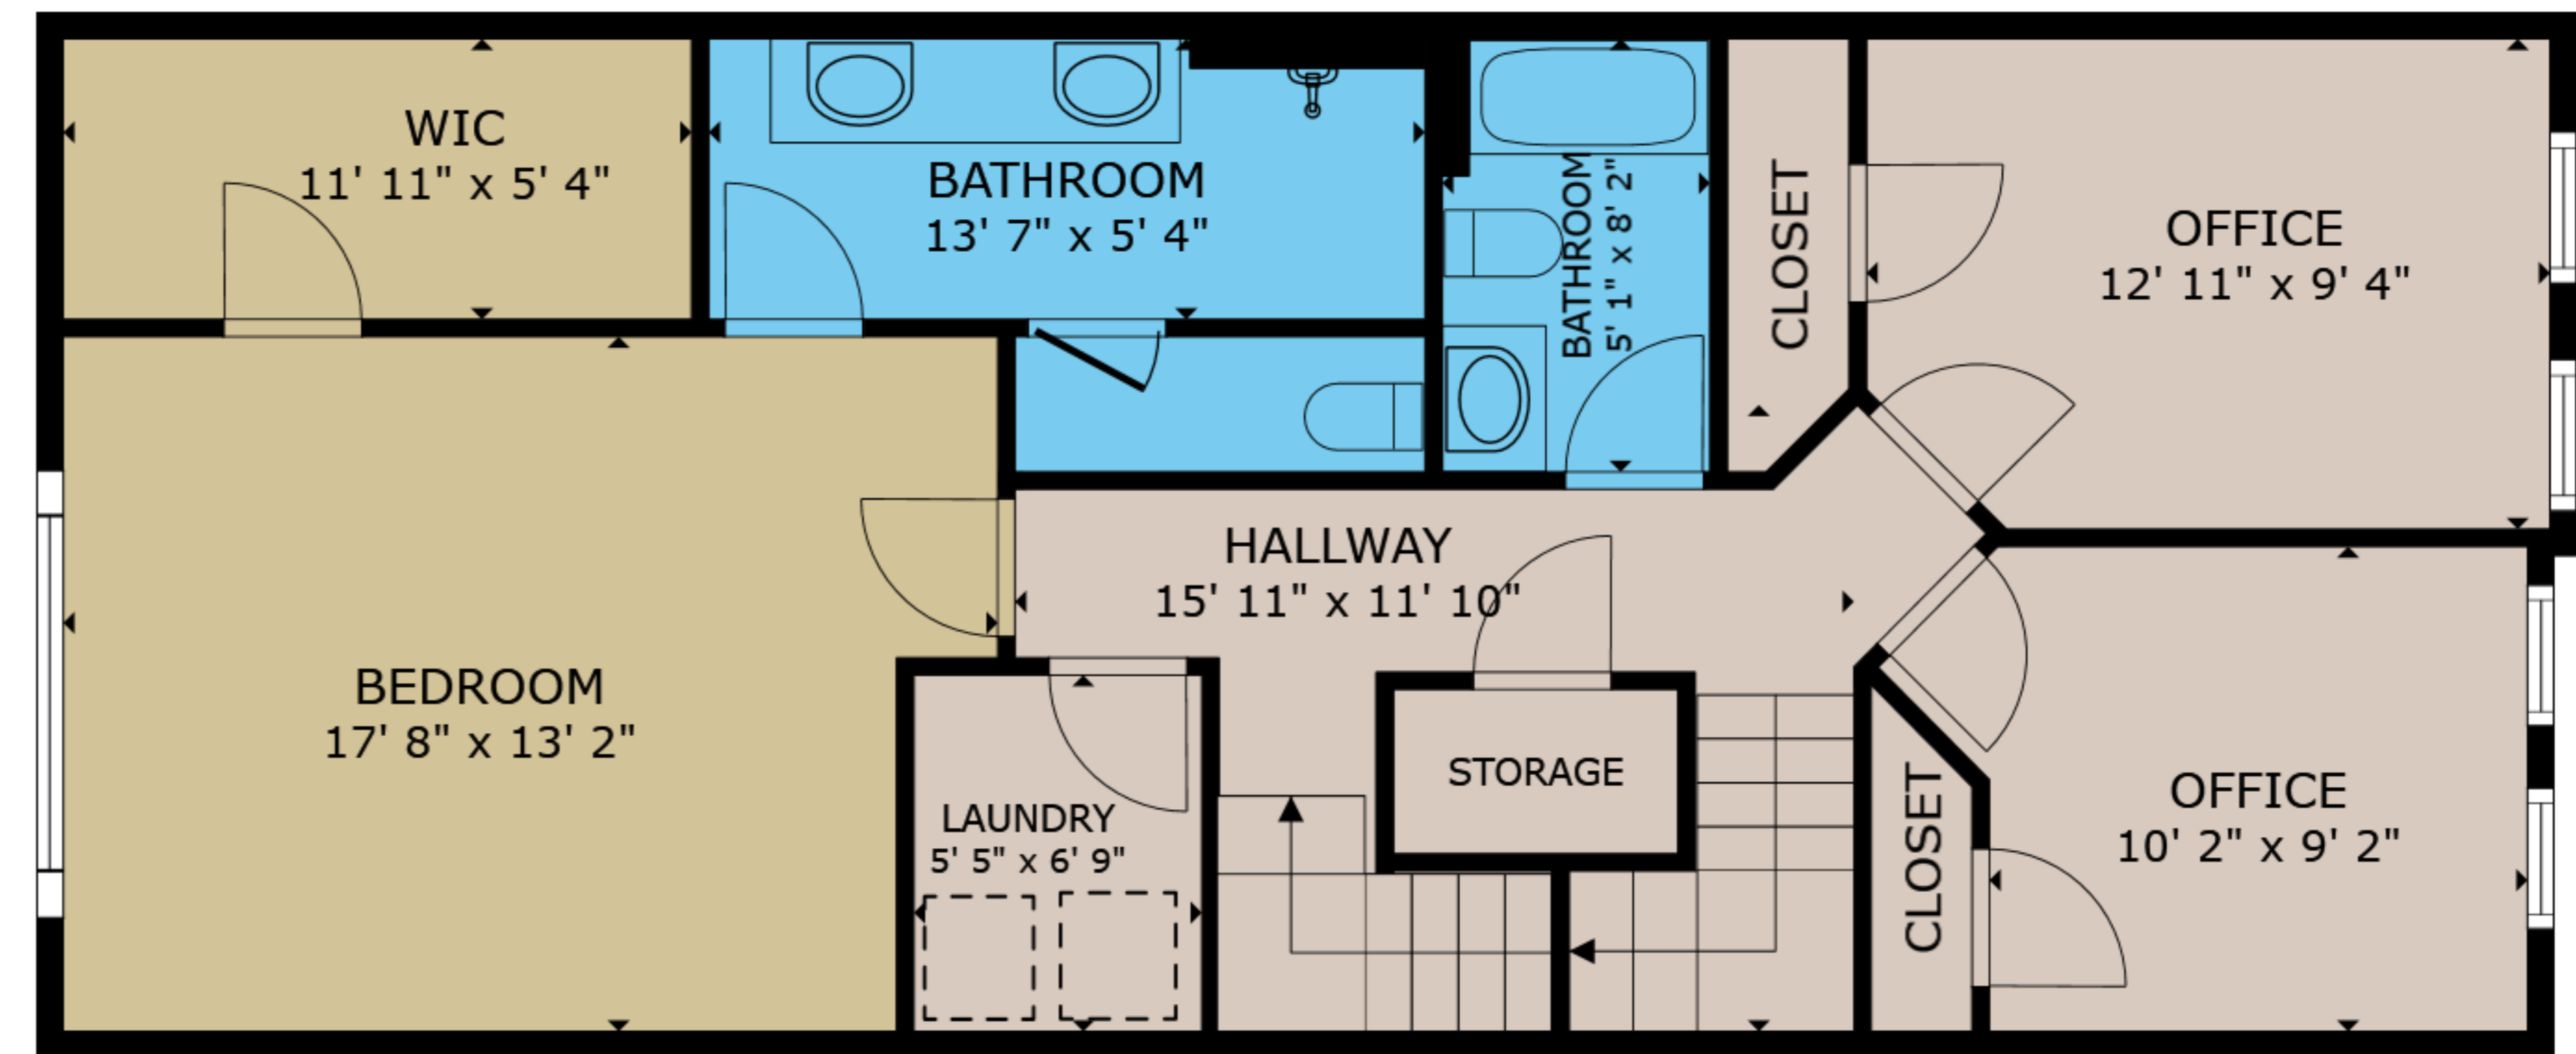

FLOOR 1

FLOOR 3

FLOOR 2

FLOOR 4

GROSS INTERNAL AREA
 FLOOR 1 889 sq.ft. FLOOR 2 698 sq.ft. FLOOR 3 882 sq.ft. FLOOR 4 549 sq.ft.
 TOTAL : 3,019 sq.ft.
 SIZES AND DIMENSIONS ARE APPROXIMATE, ACTUAL MAY VARY.