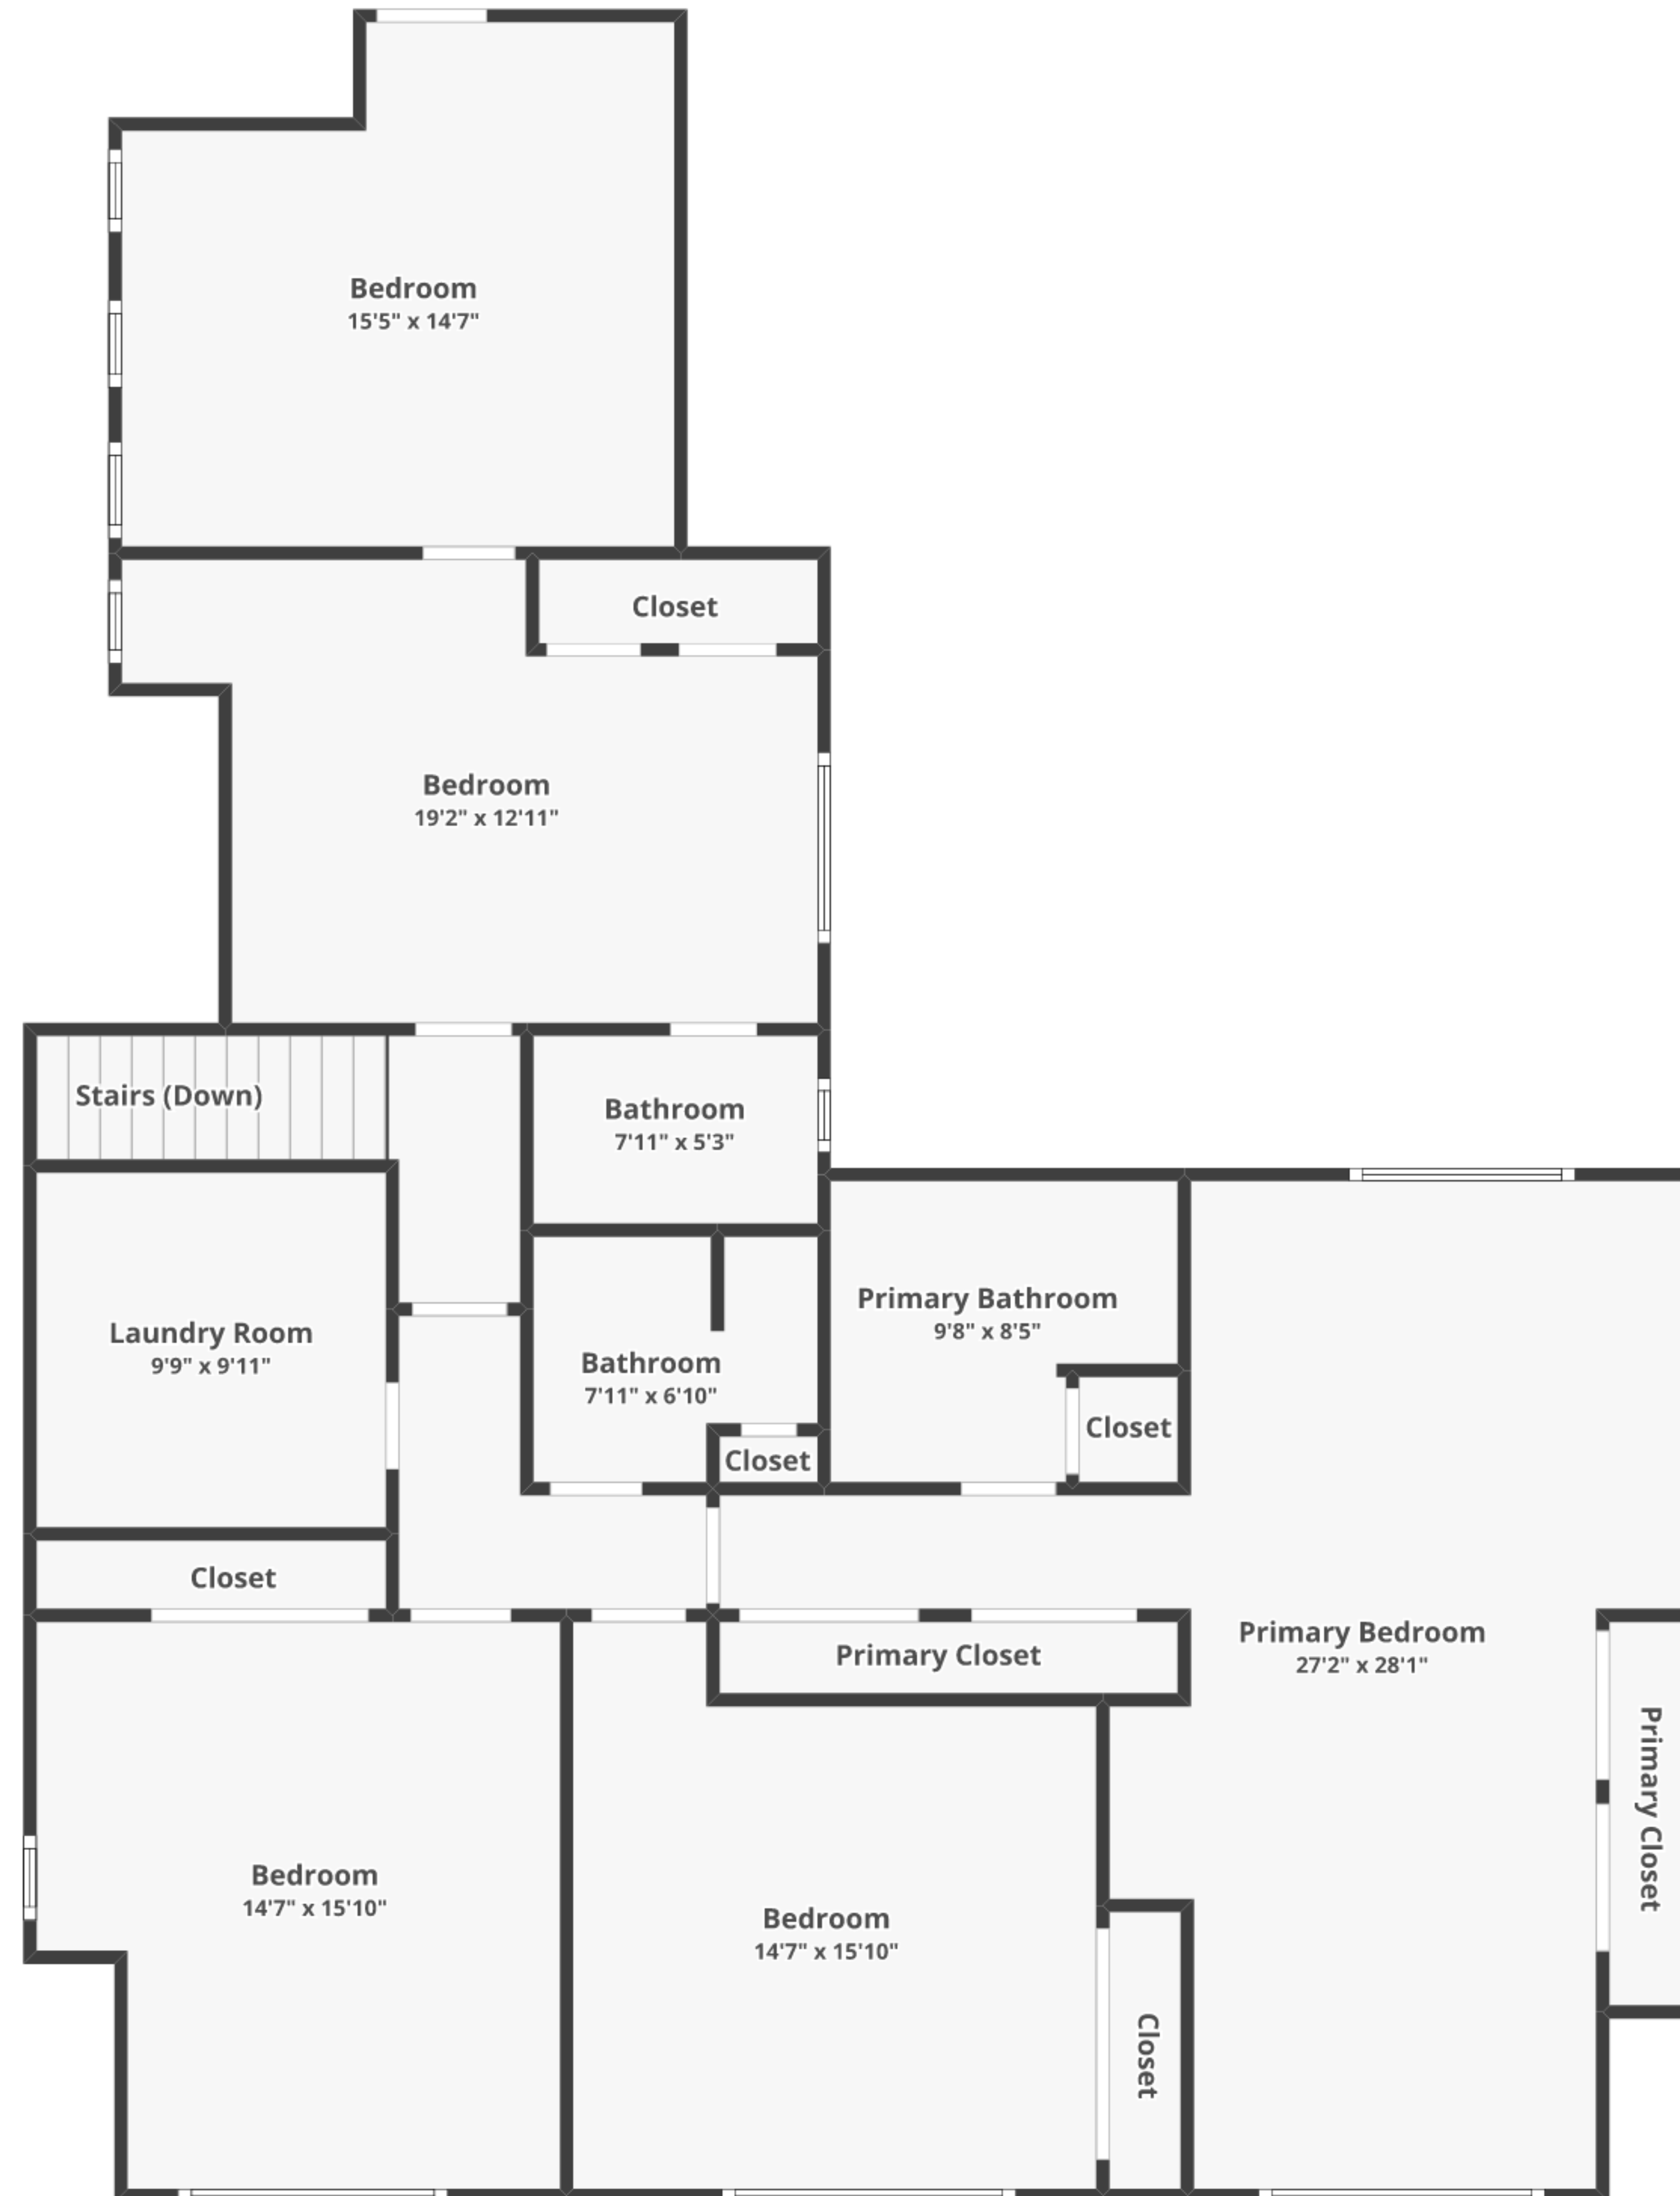

7 Hill Wood Way, East Sandwich, MA 02537

Total finished area: ~4,541.02 sq. ft.

Total unfinished area: ~559.45 sq. ft.

Floor 2

Finished area: ~1,697.85 sq. ft.

Unfinished area: ~0 sq. ft.