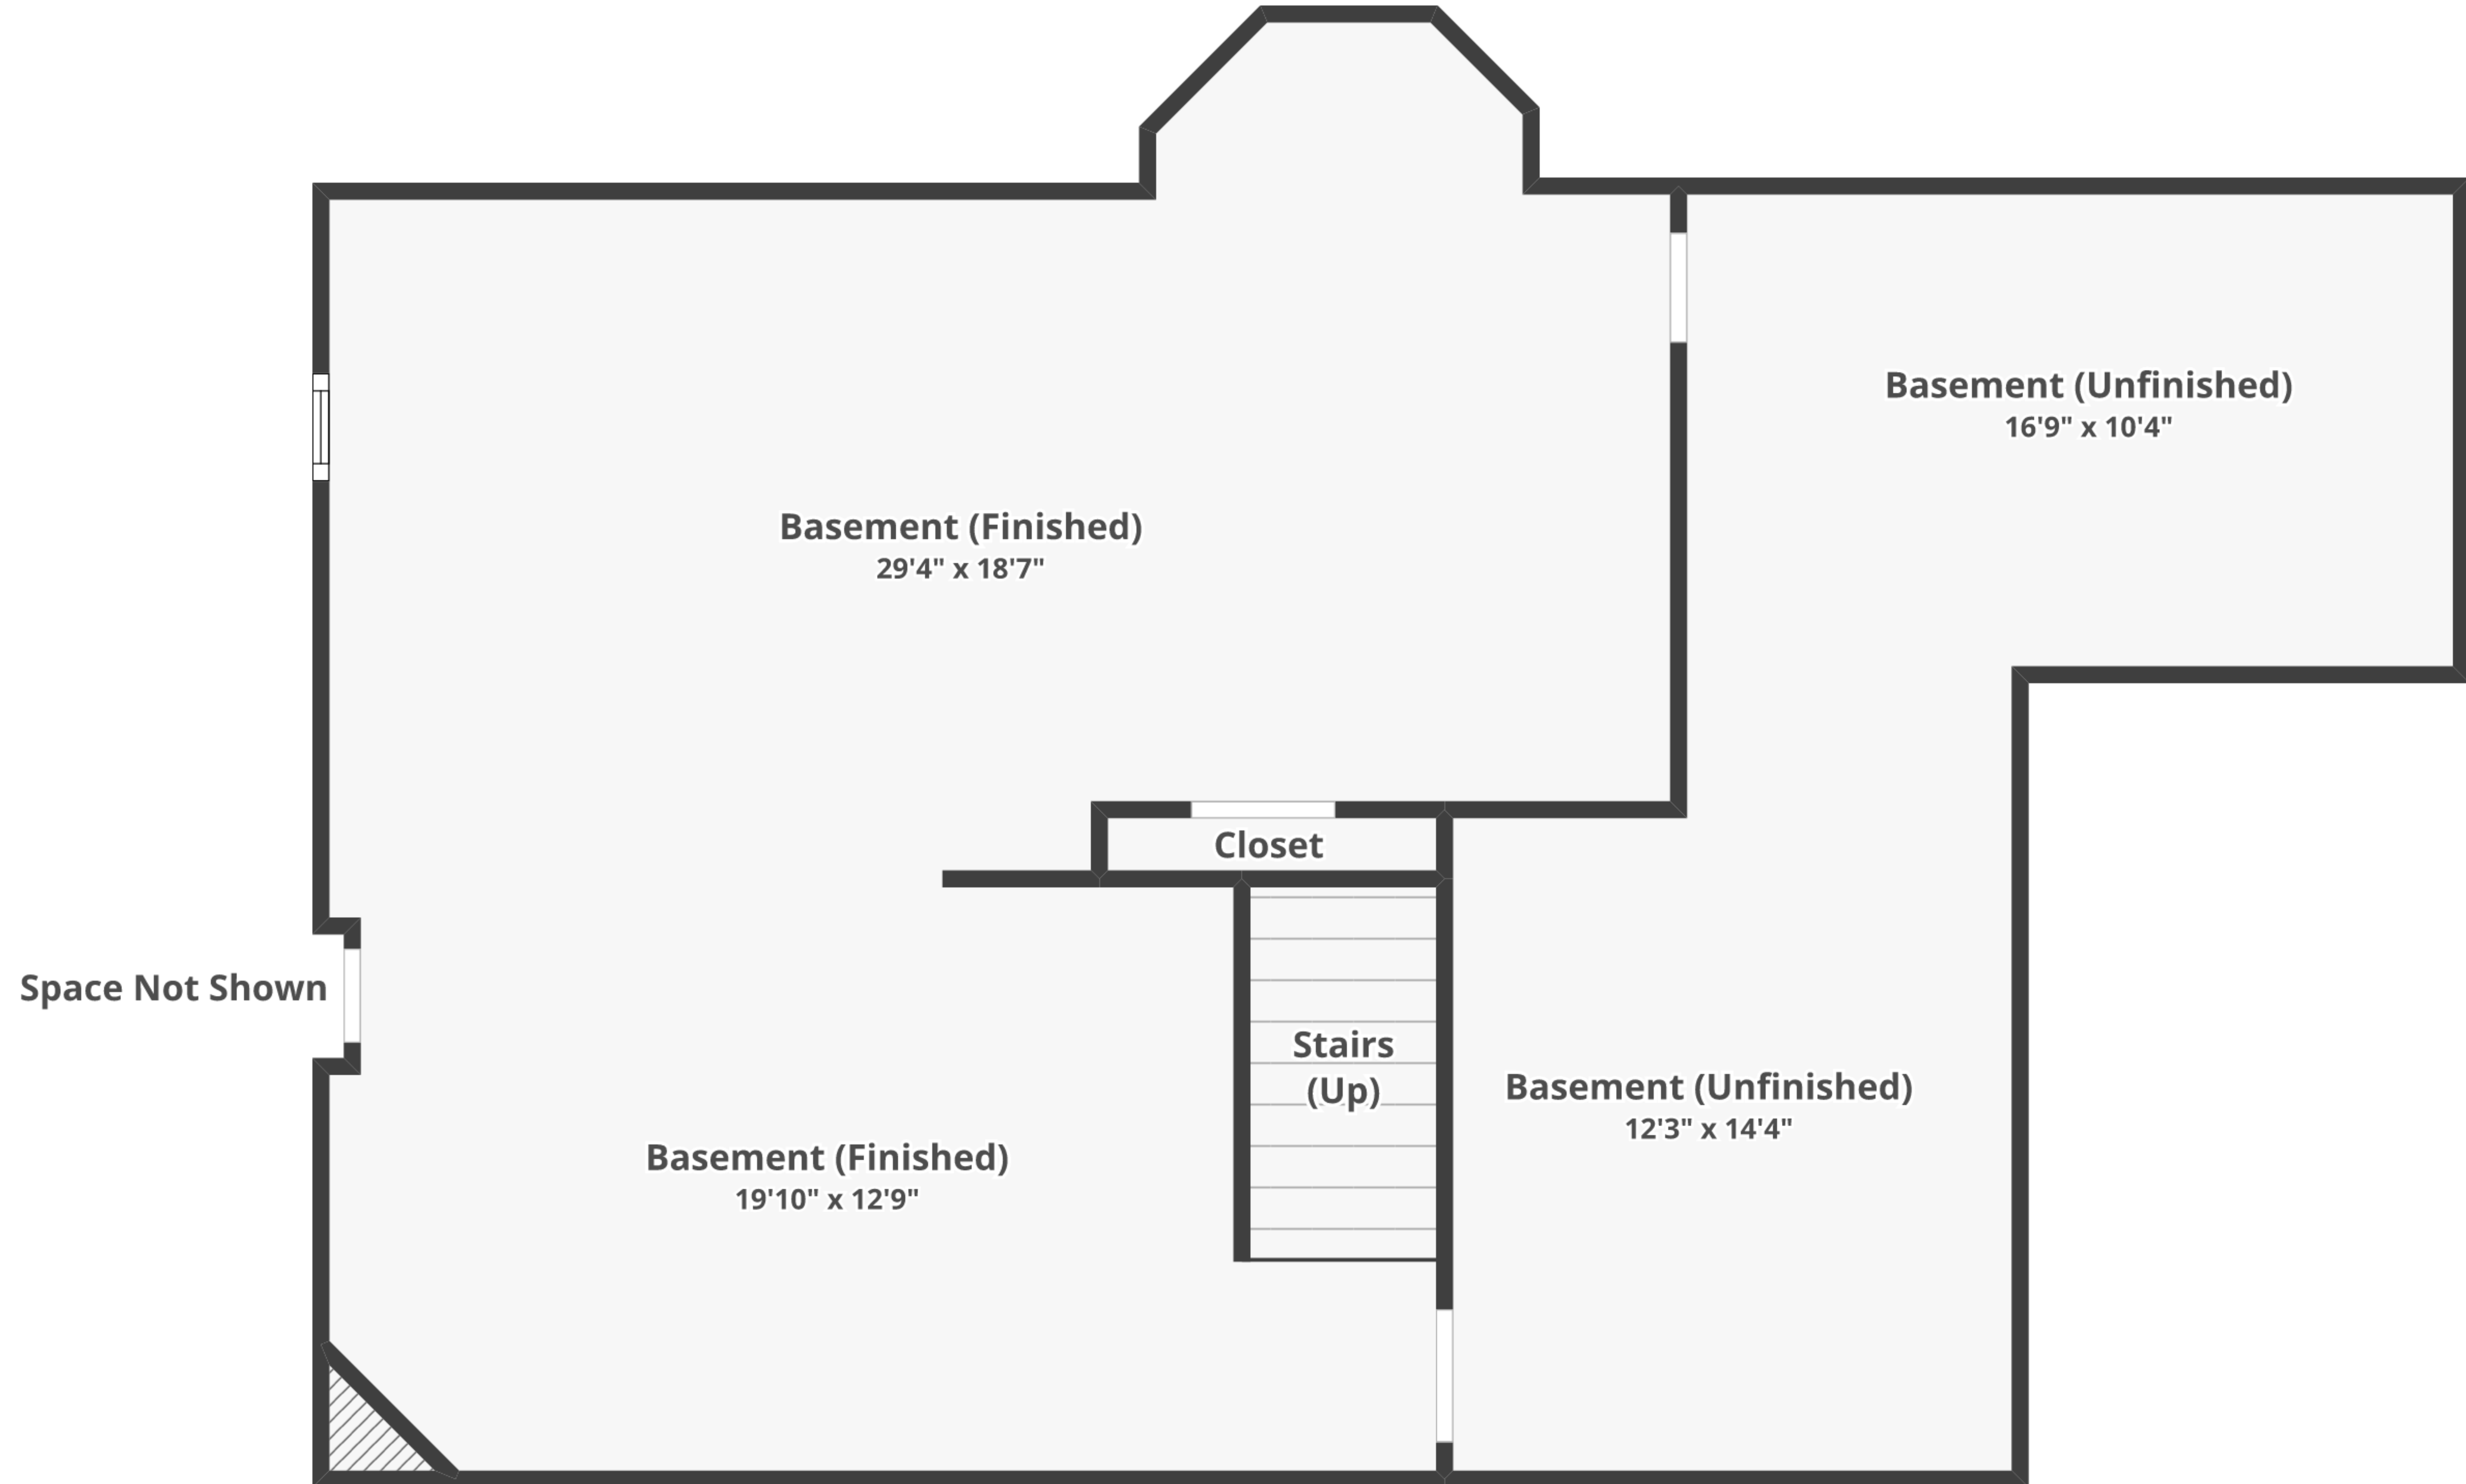

2958 Hearthside Ln, Lancaster, PA 17601

Total finished area: ~3,015.64 sq. ft.

Total unfinished area: ~389.55 sq. ft.

Basement

Finished area: ~719.03 sq. ft.

Unfinished area: ~374.57 sq. ft.