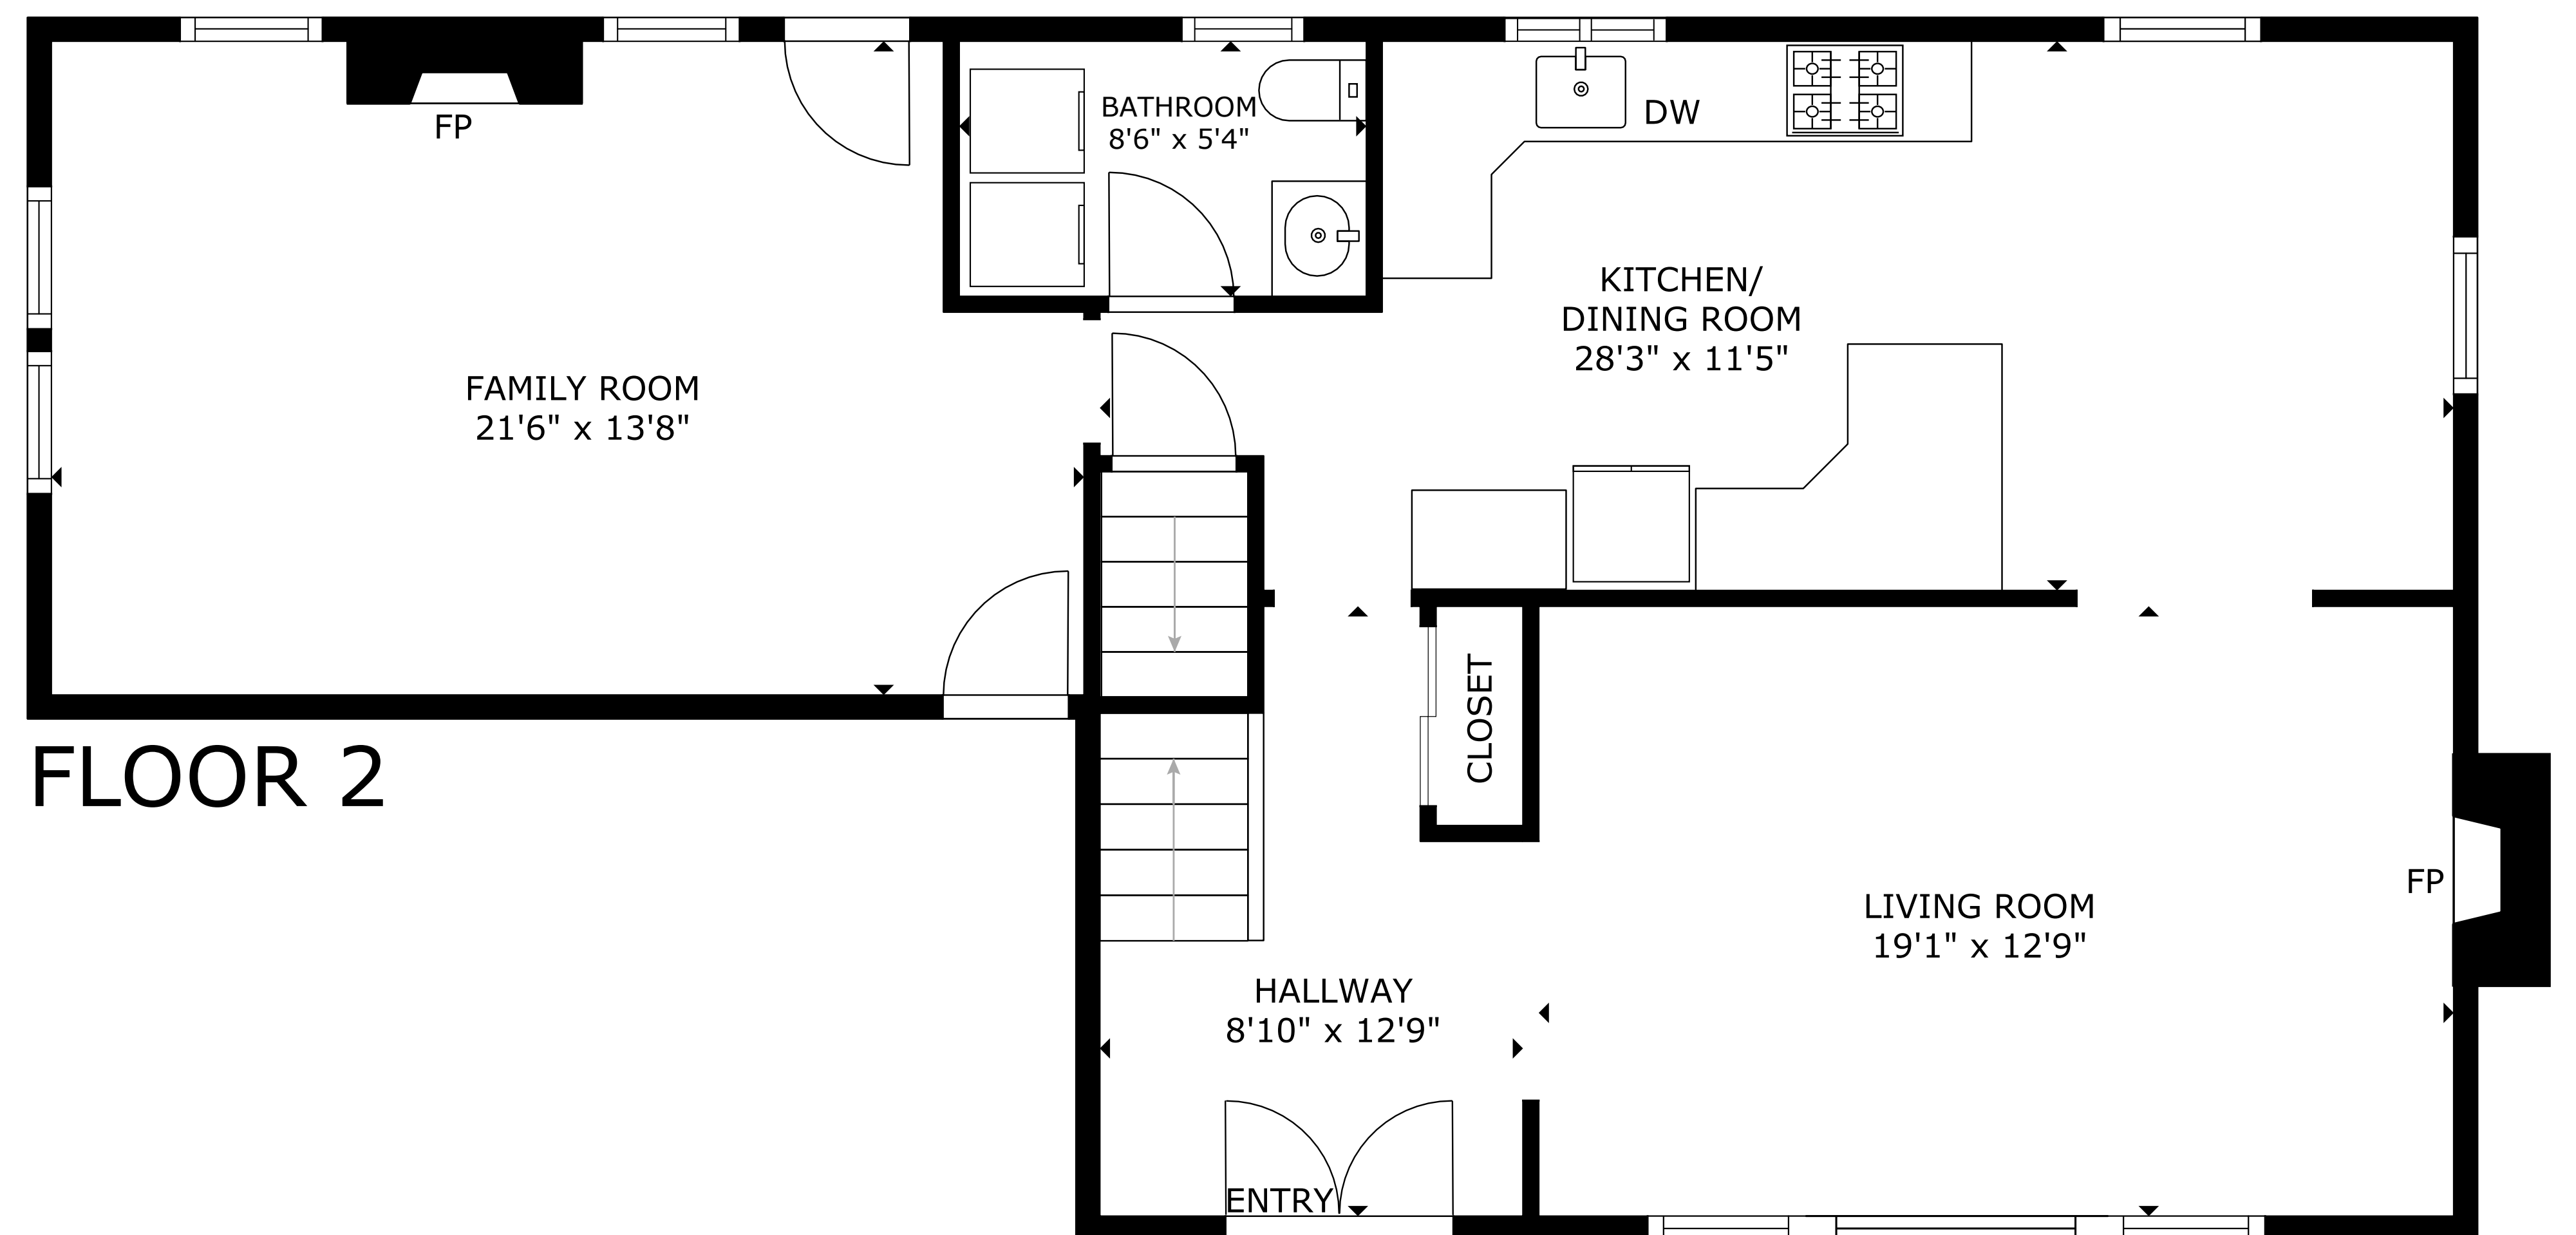

FLOOR 3

FLOOR 1

FLOOR 2

GROSS INTERNAL AREA
 FLOOR 1: 609 sq. ft, FLOOR 2: 990 sq. ft
 FLOOR 3: 1,090 sq. ft, TOTAL: 2,689 sq. ft
 SIZES AND DIMENSIONS ARE APPROXIMATE, ACTUAL MAY VARY.