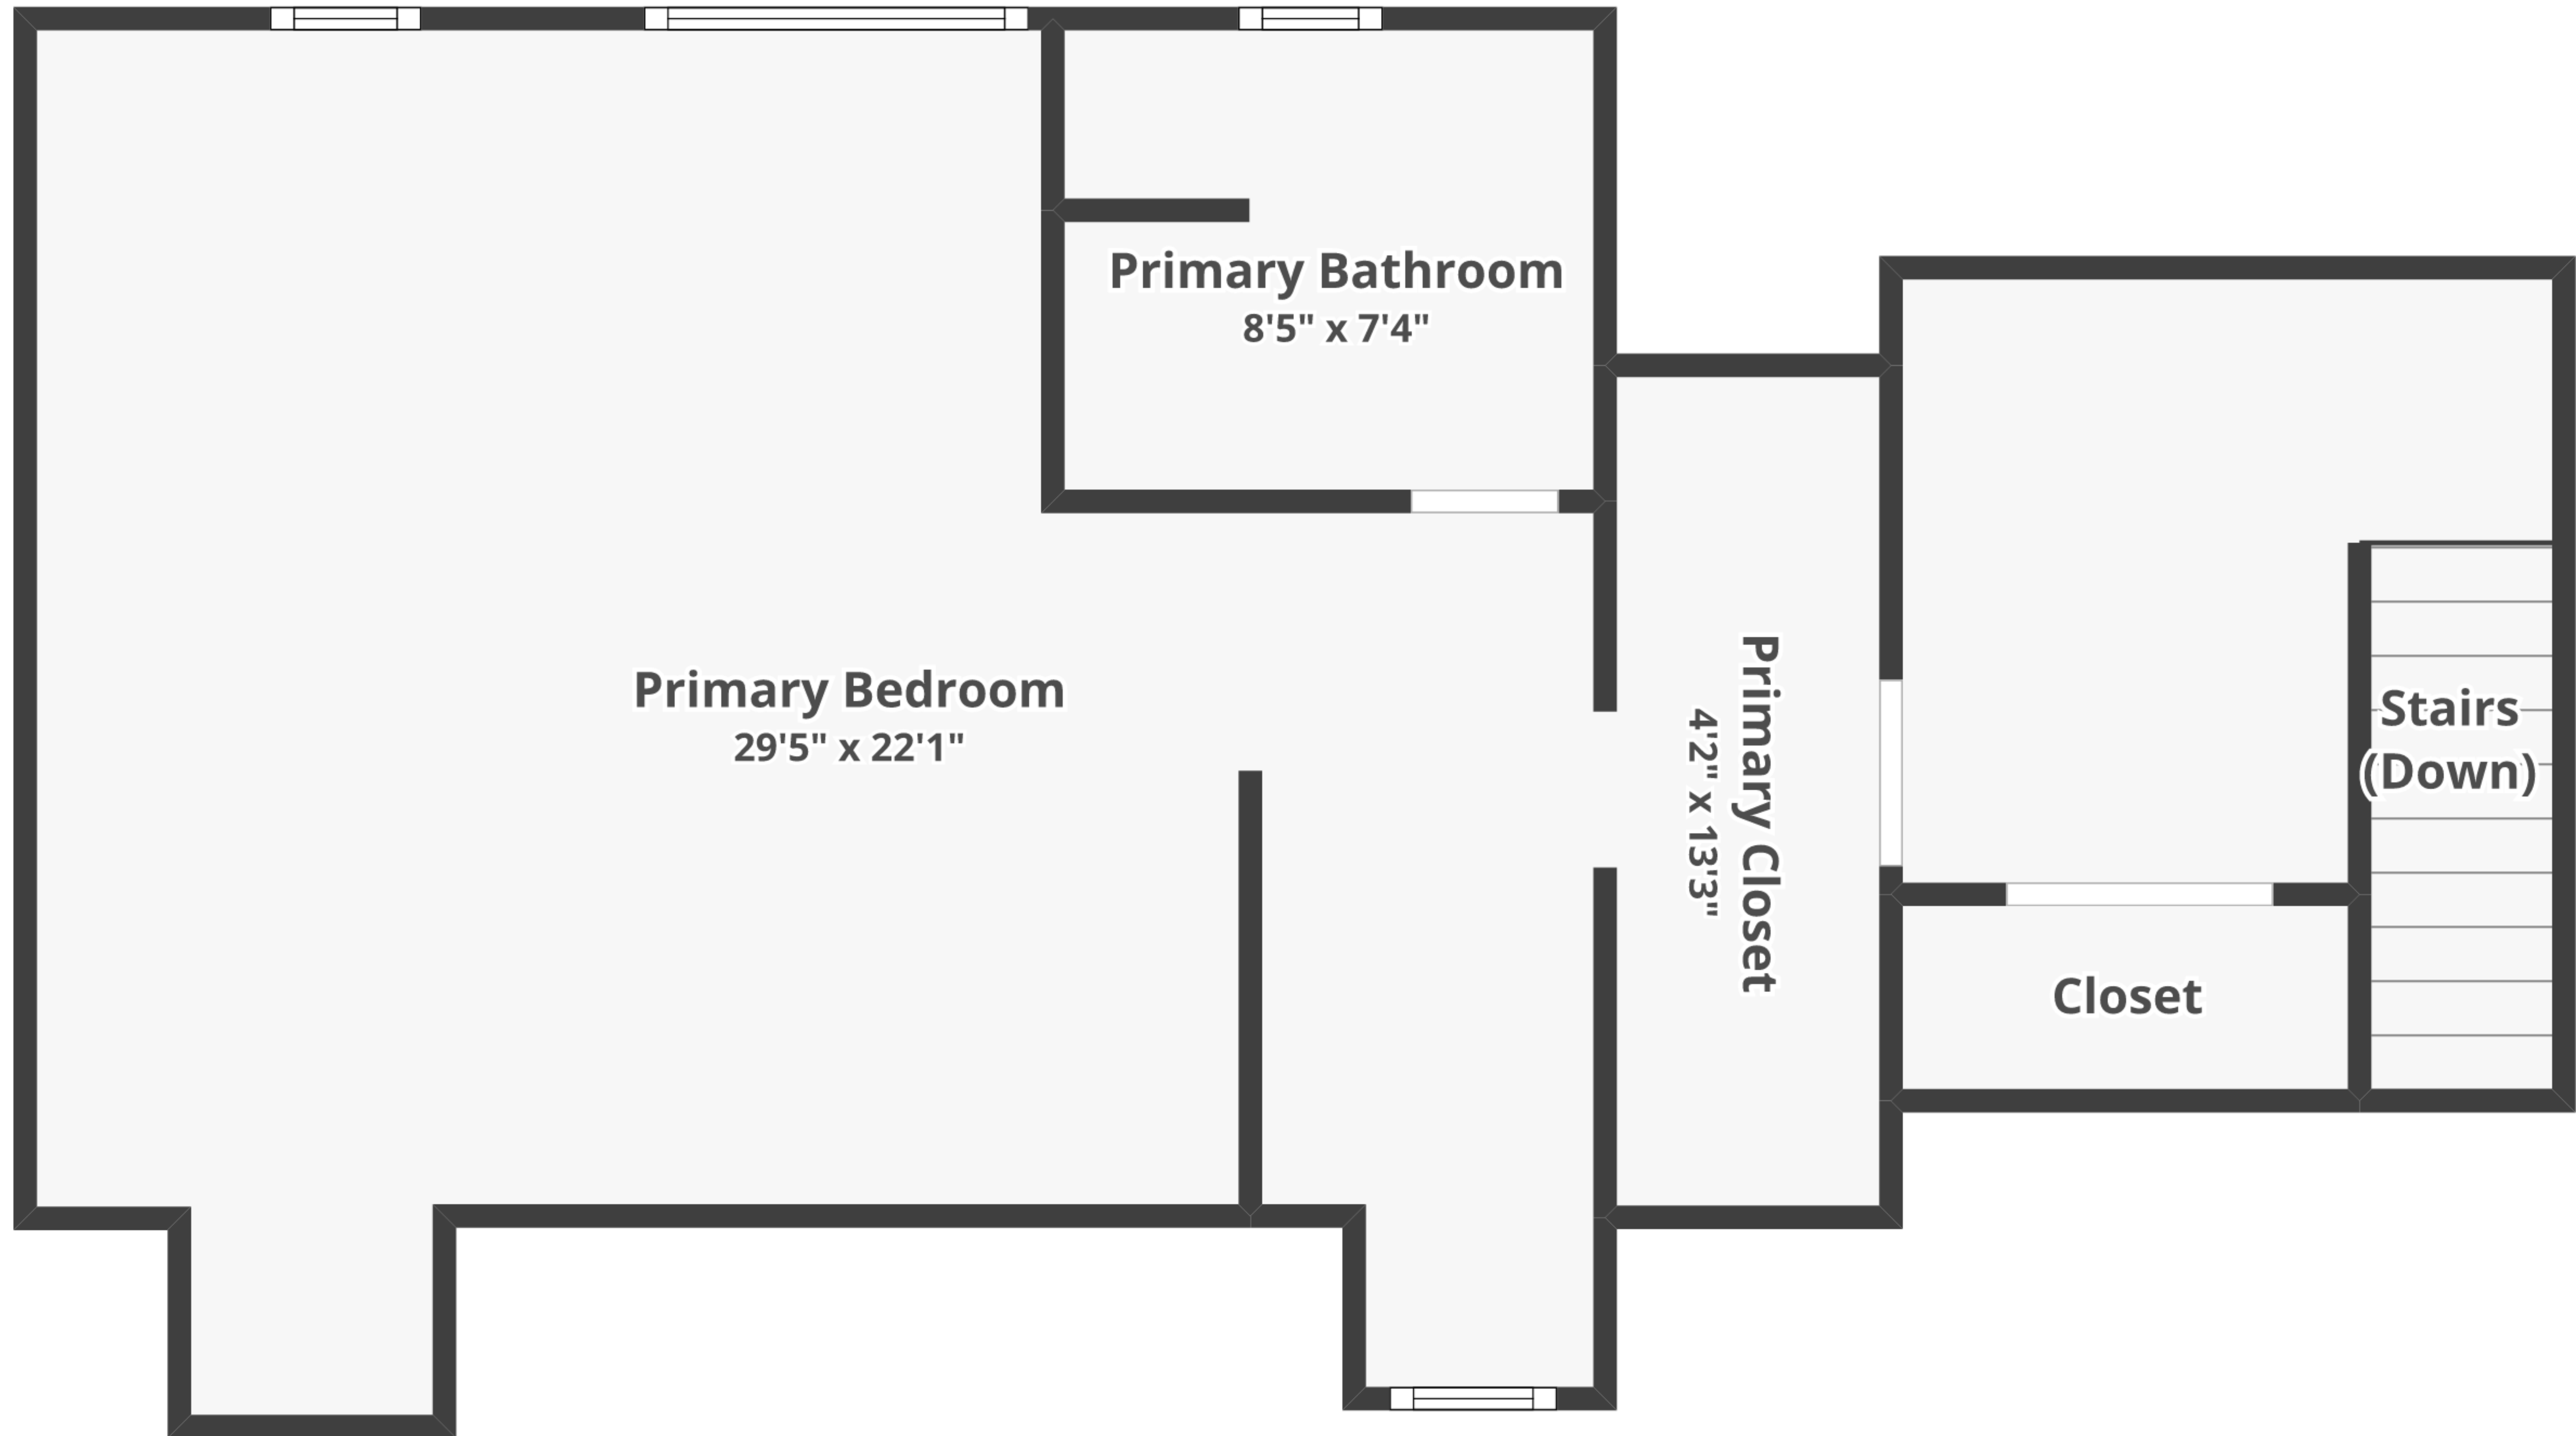

**110 Erie Trl, Winchester, VA 22602**

Total finished area: ~1,880.99 sq. ft.

**Floor 2**

Finished area: ~662.88 sq. ft.